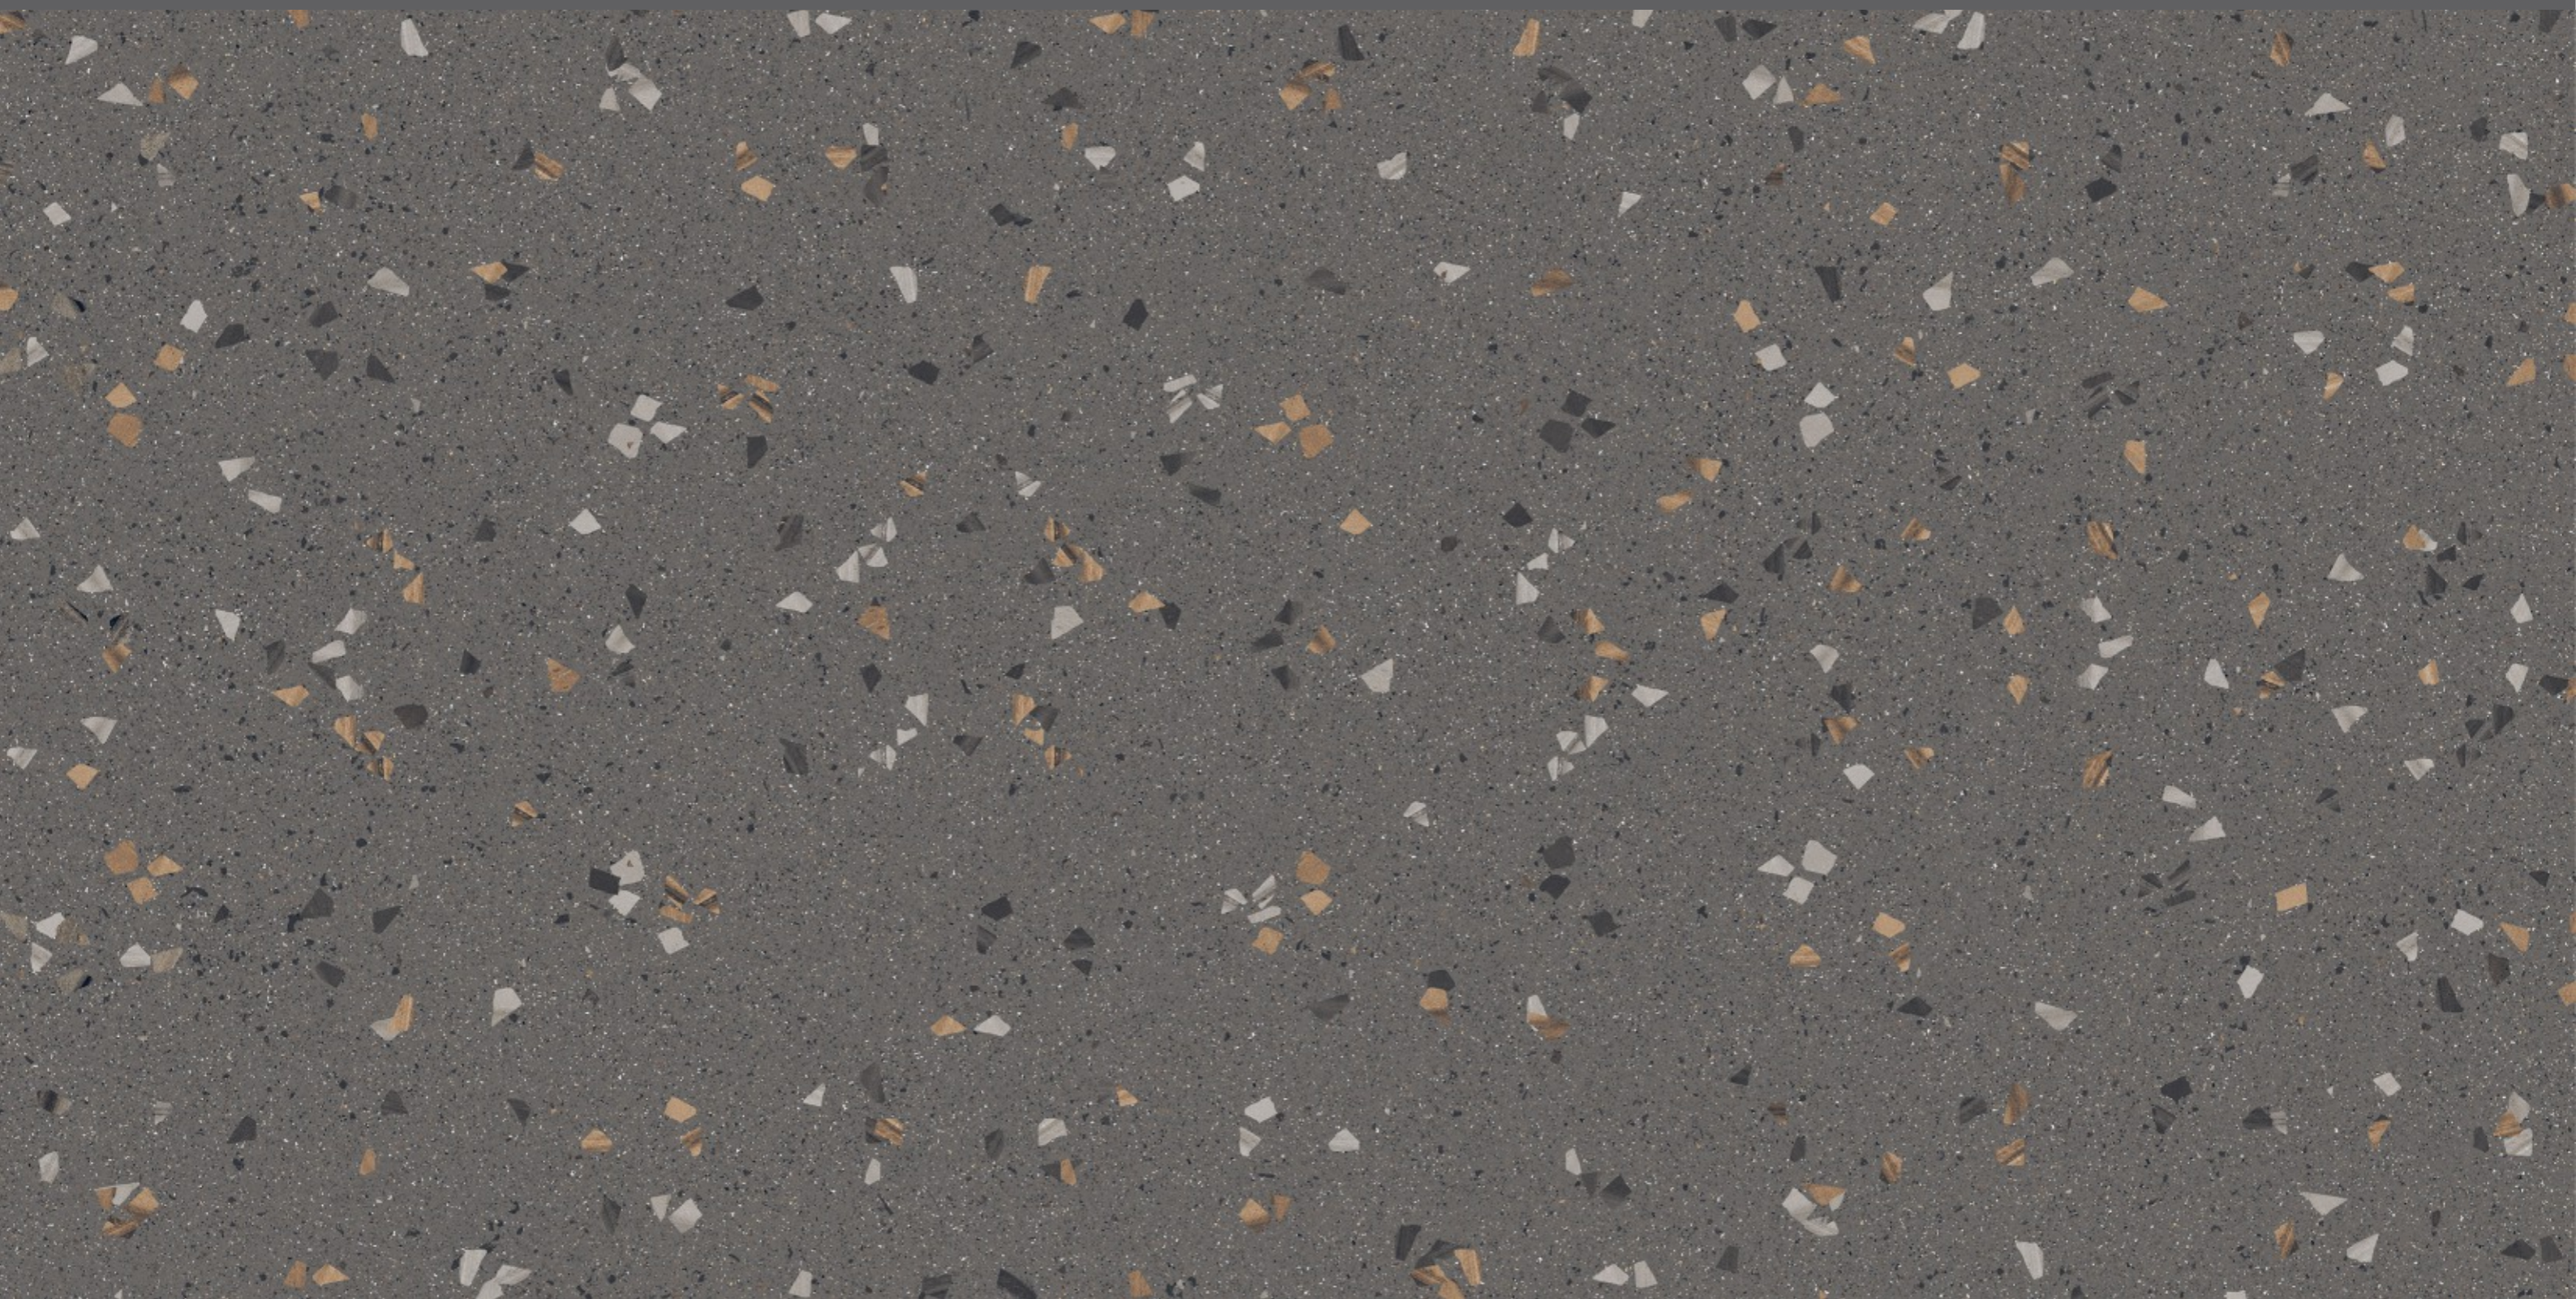

SERIES  
POLISH/ MATT/CARVING

Random  
04

TZ 2013

TZ 2014

**TZ 2014**

SIZE  
600x  
1200MM

SERIES  
**POLISH/ MATT/CARVING**

Random  
01