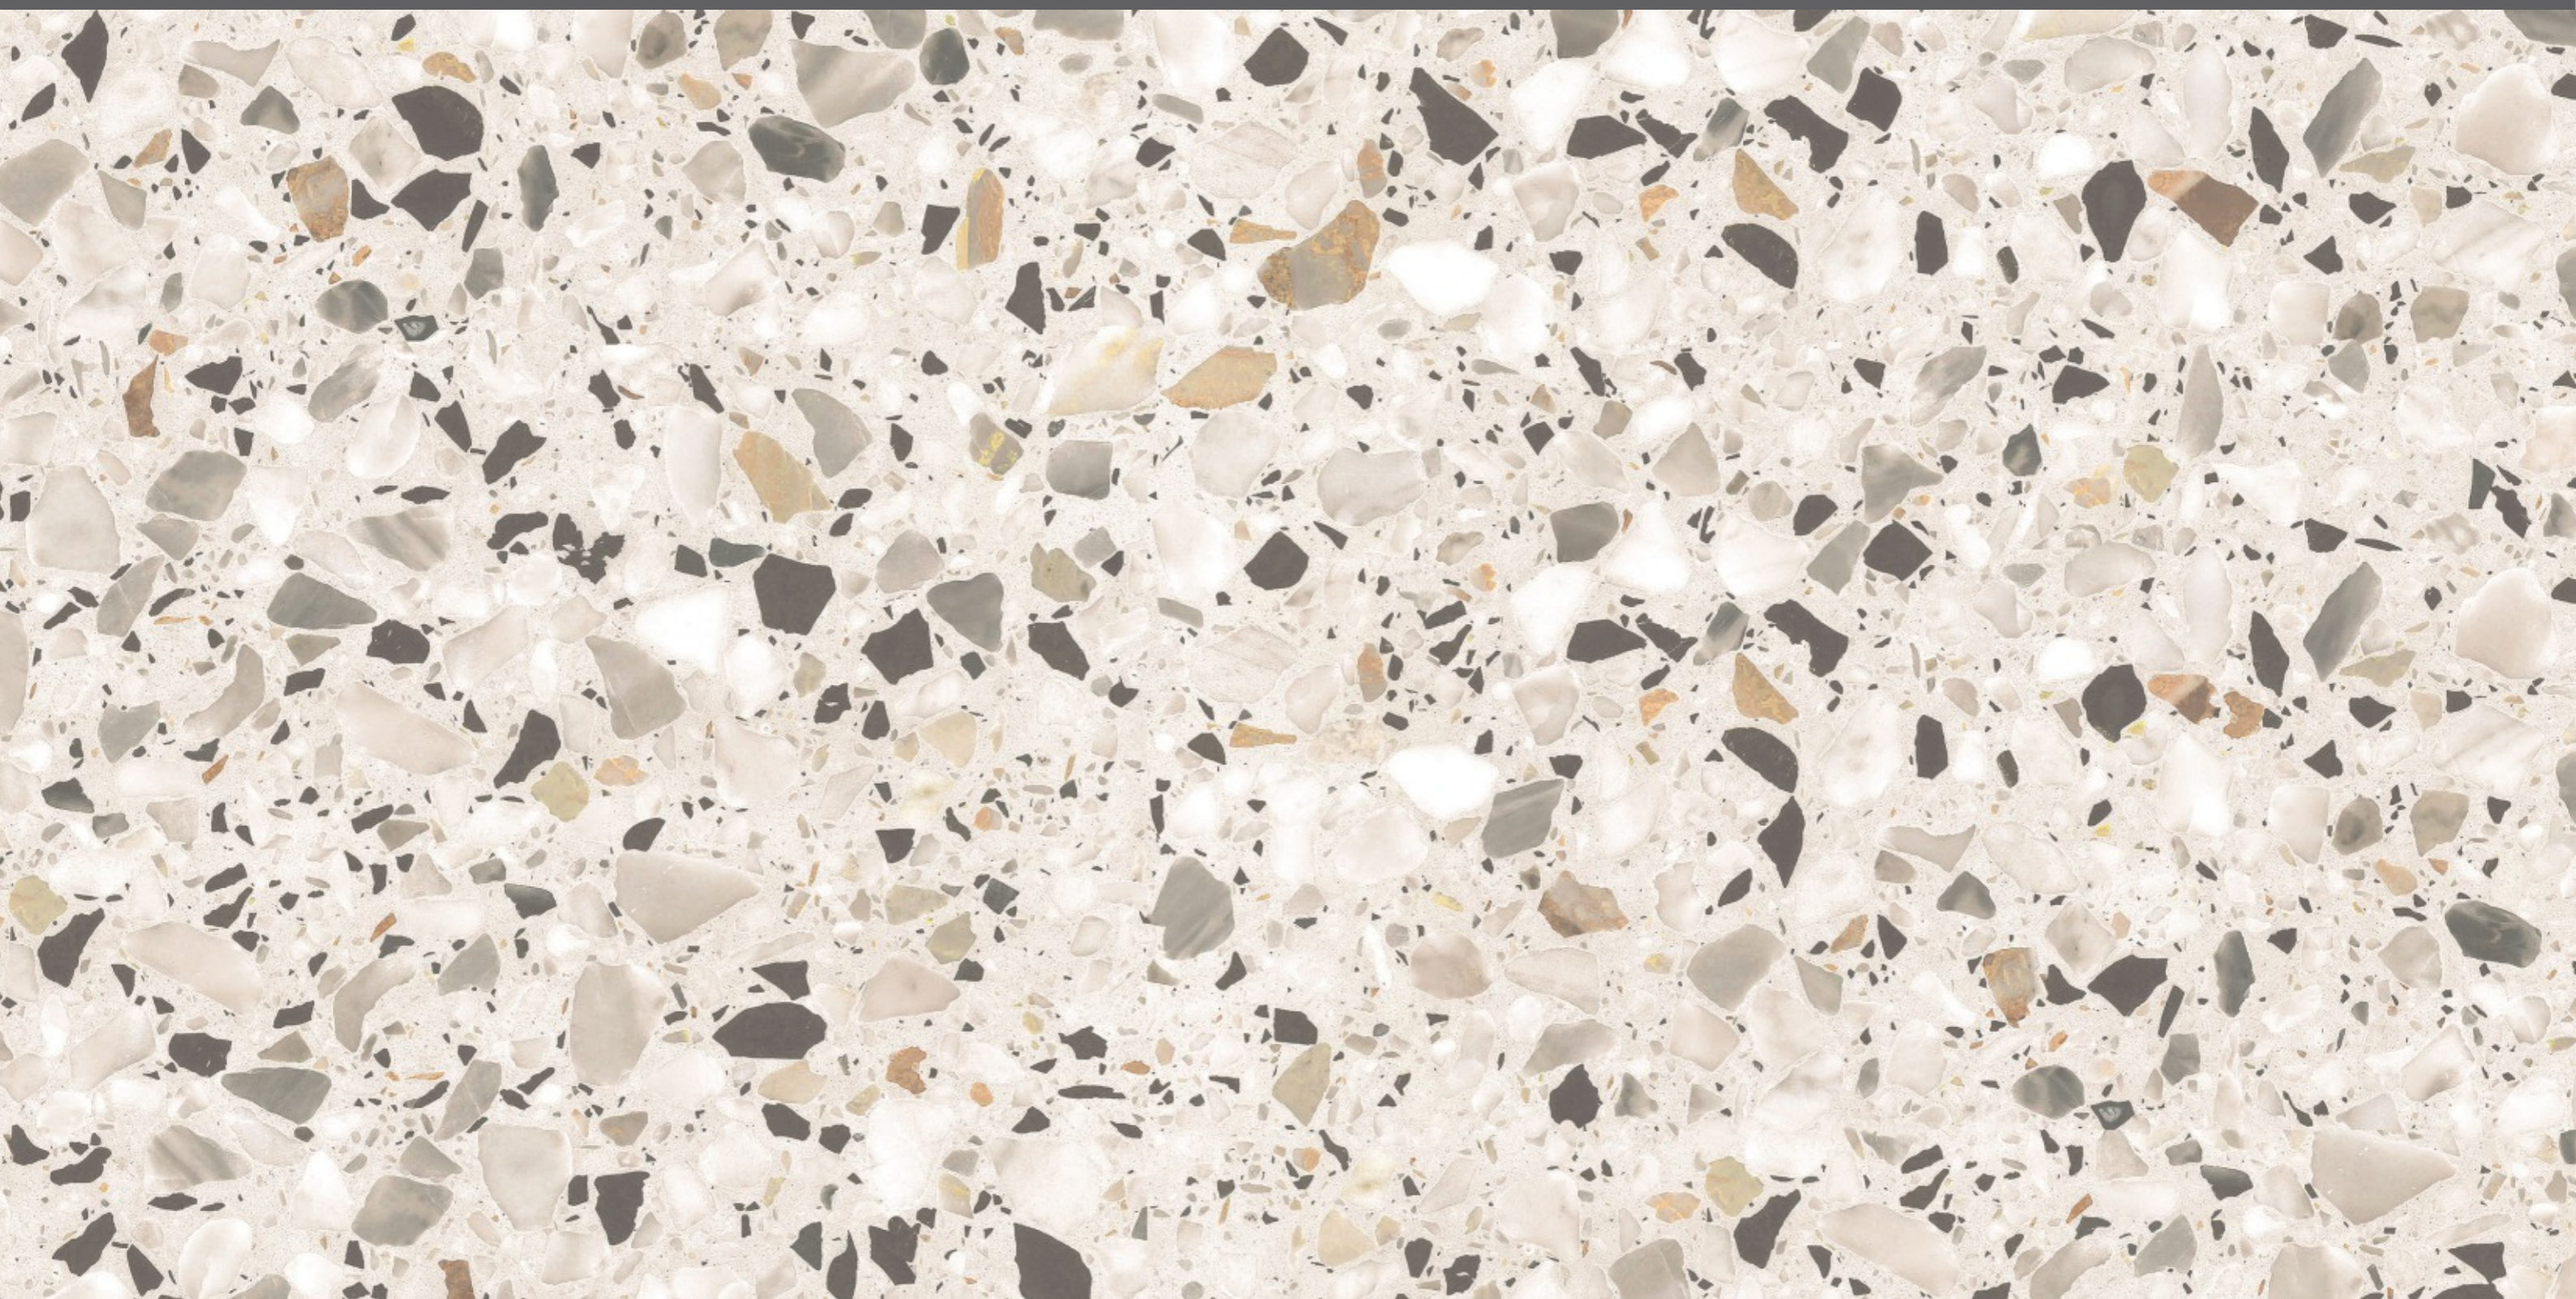

TZ 2018

TZ 2019

TZ 2019

SIZE  
600x  
1200MM

SERIES  
**POLISH/ MATT/CARVING**

Random  
01

TZ 2019

TZ 2020