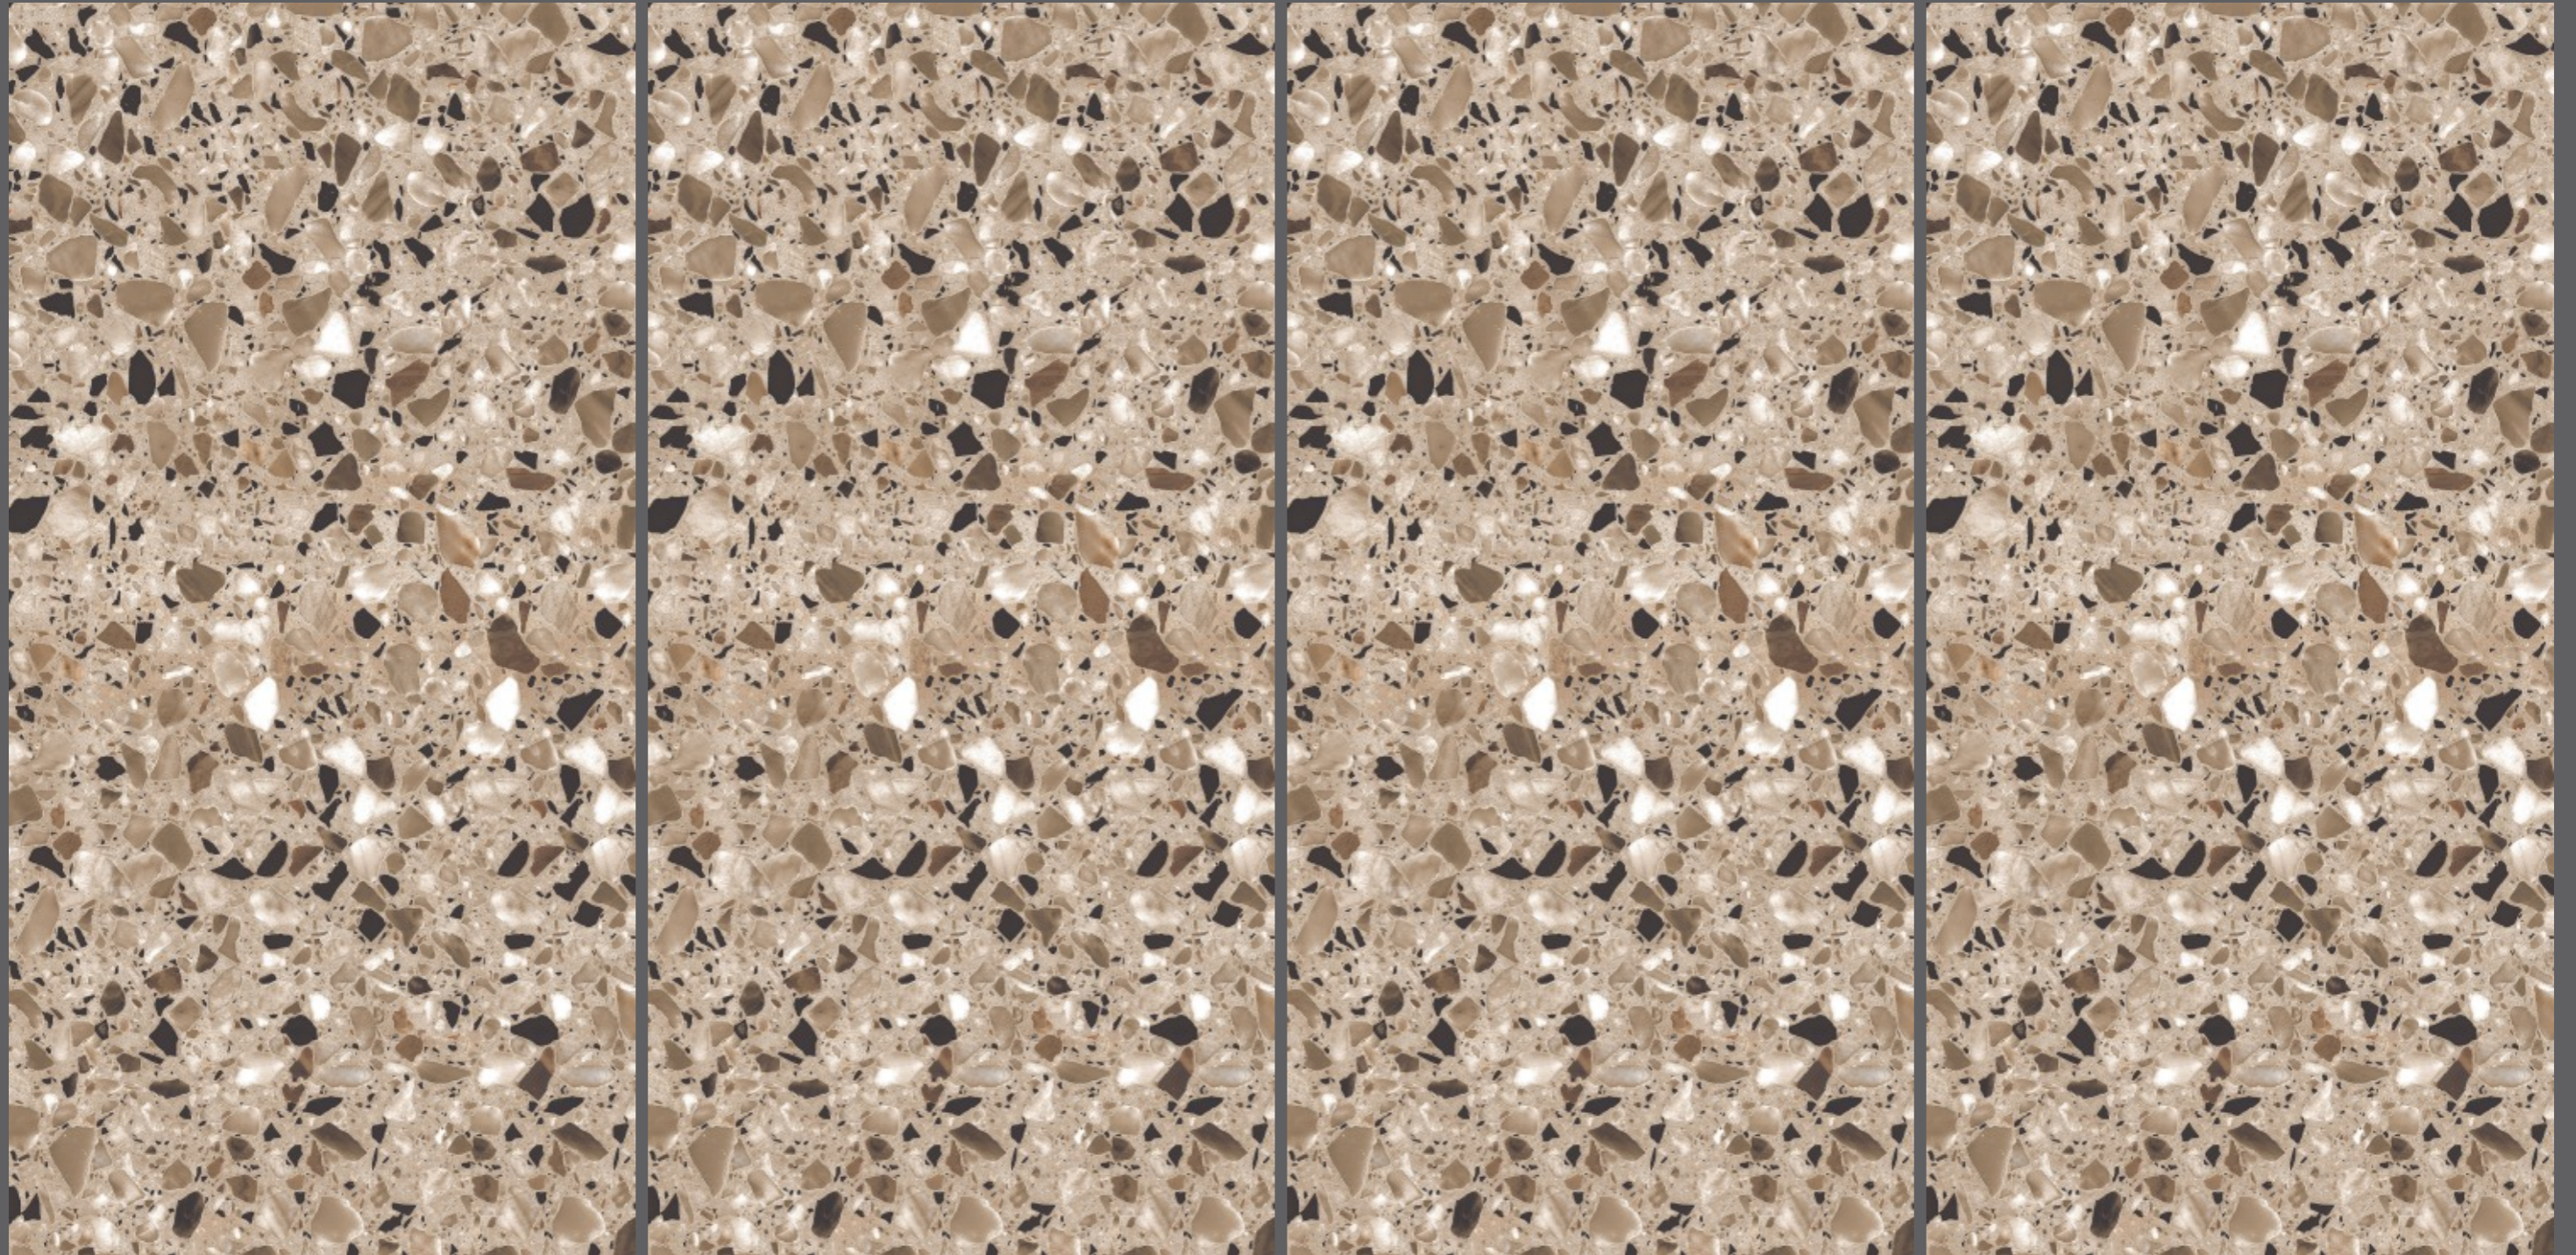

TZ 2021

SIZE
600x
1200MM

SERIES
POLISH/ MATT/CARVING

Random
01