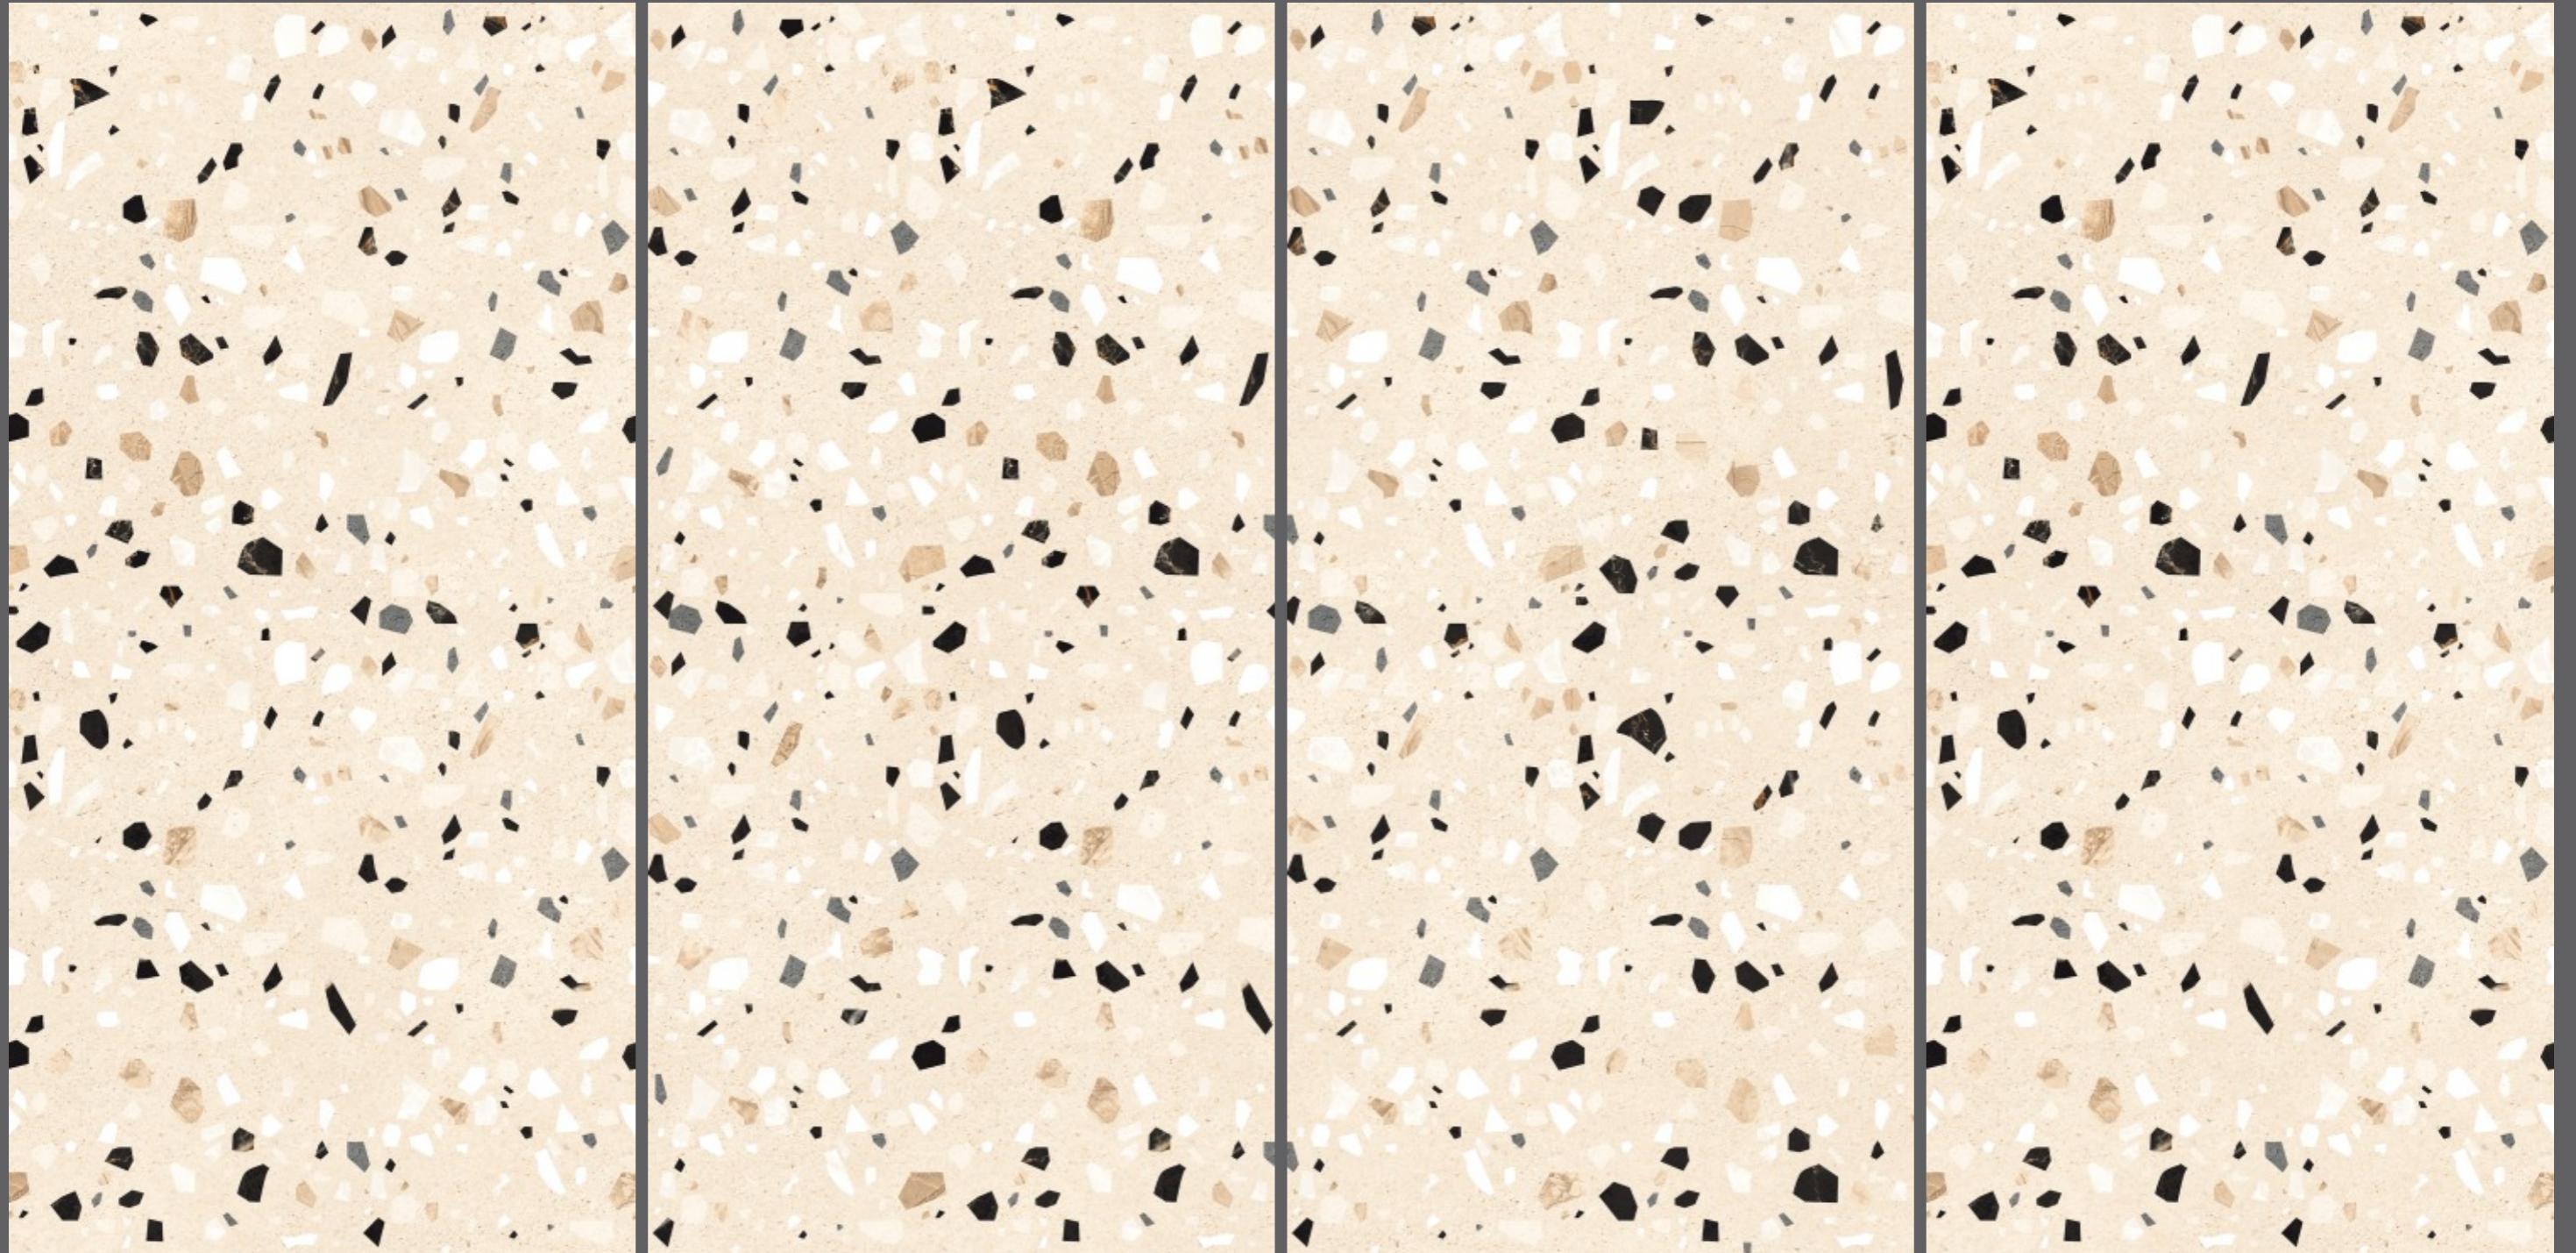

TZ 2005

SIZE
600x
1200MM

SERIES
POLISH/ MATT/CARVING

Random
03