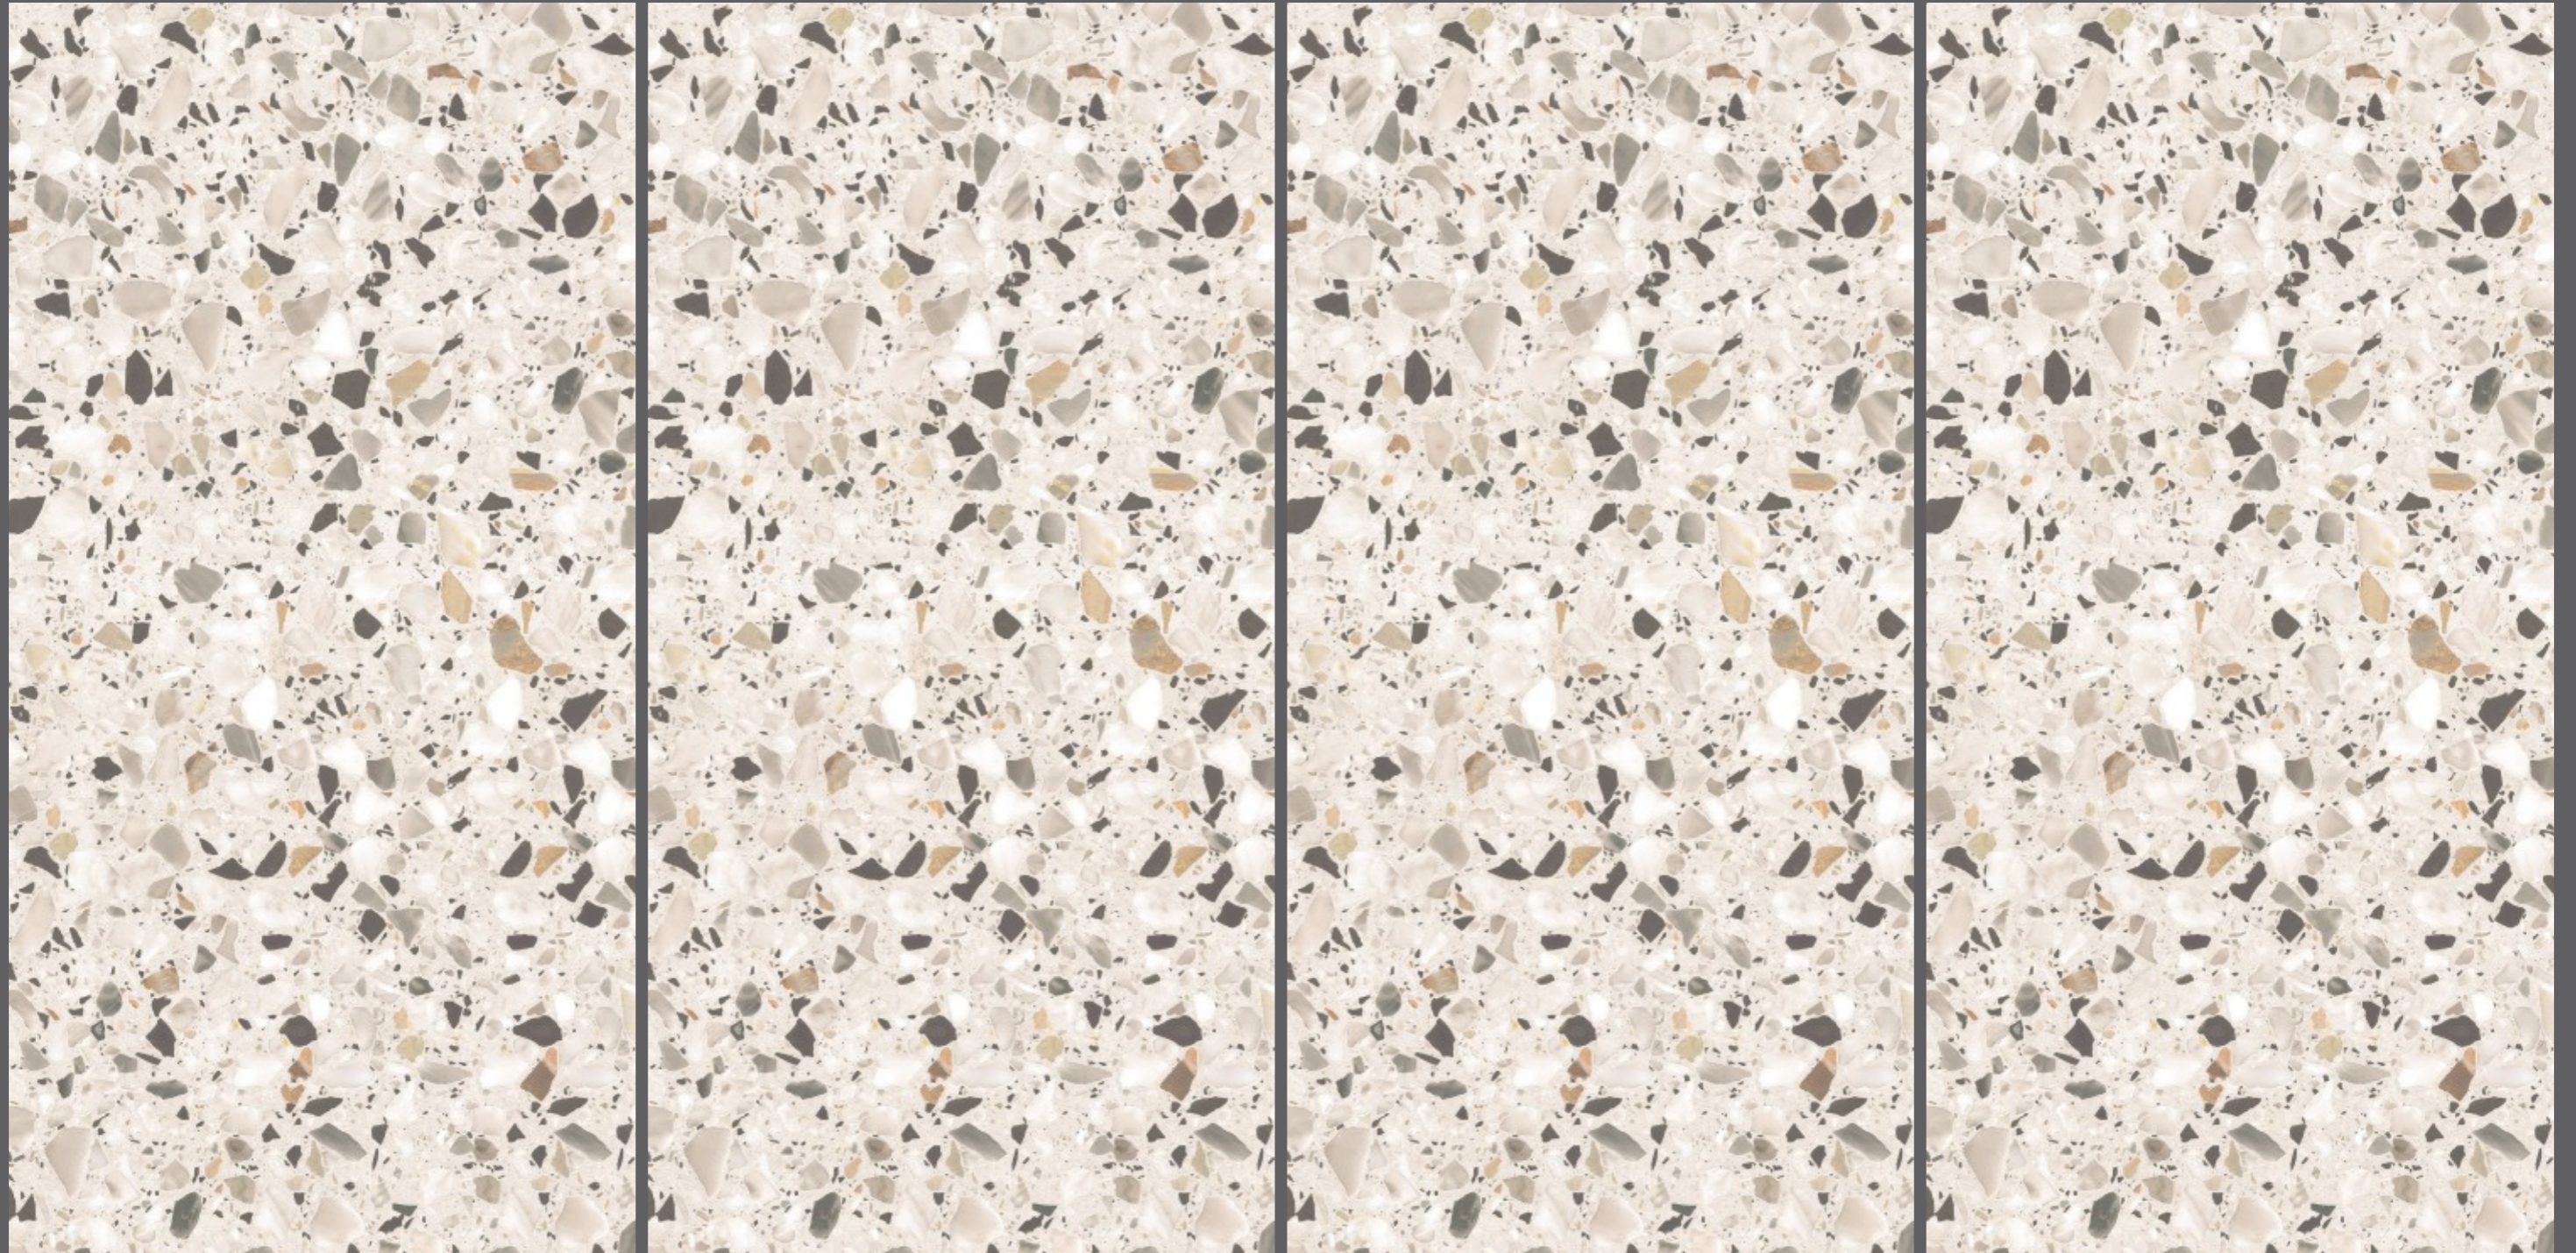

TZ 2020

SIZE
600x
1200MM

SERIES
POLISH/ MATT/CARVING

Random
01