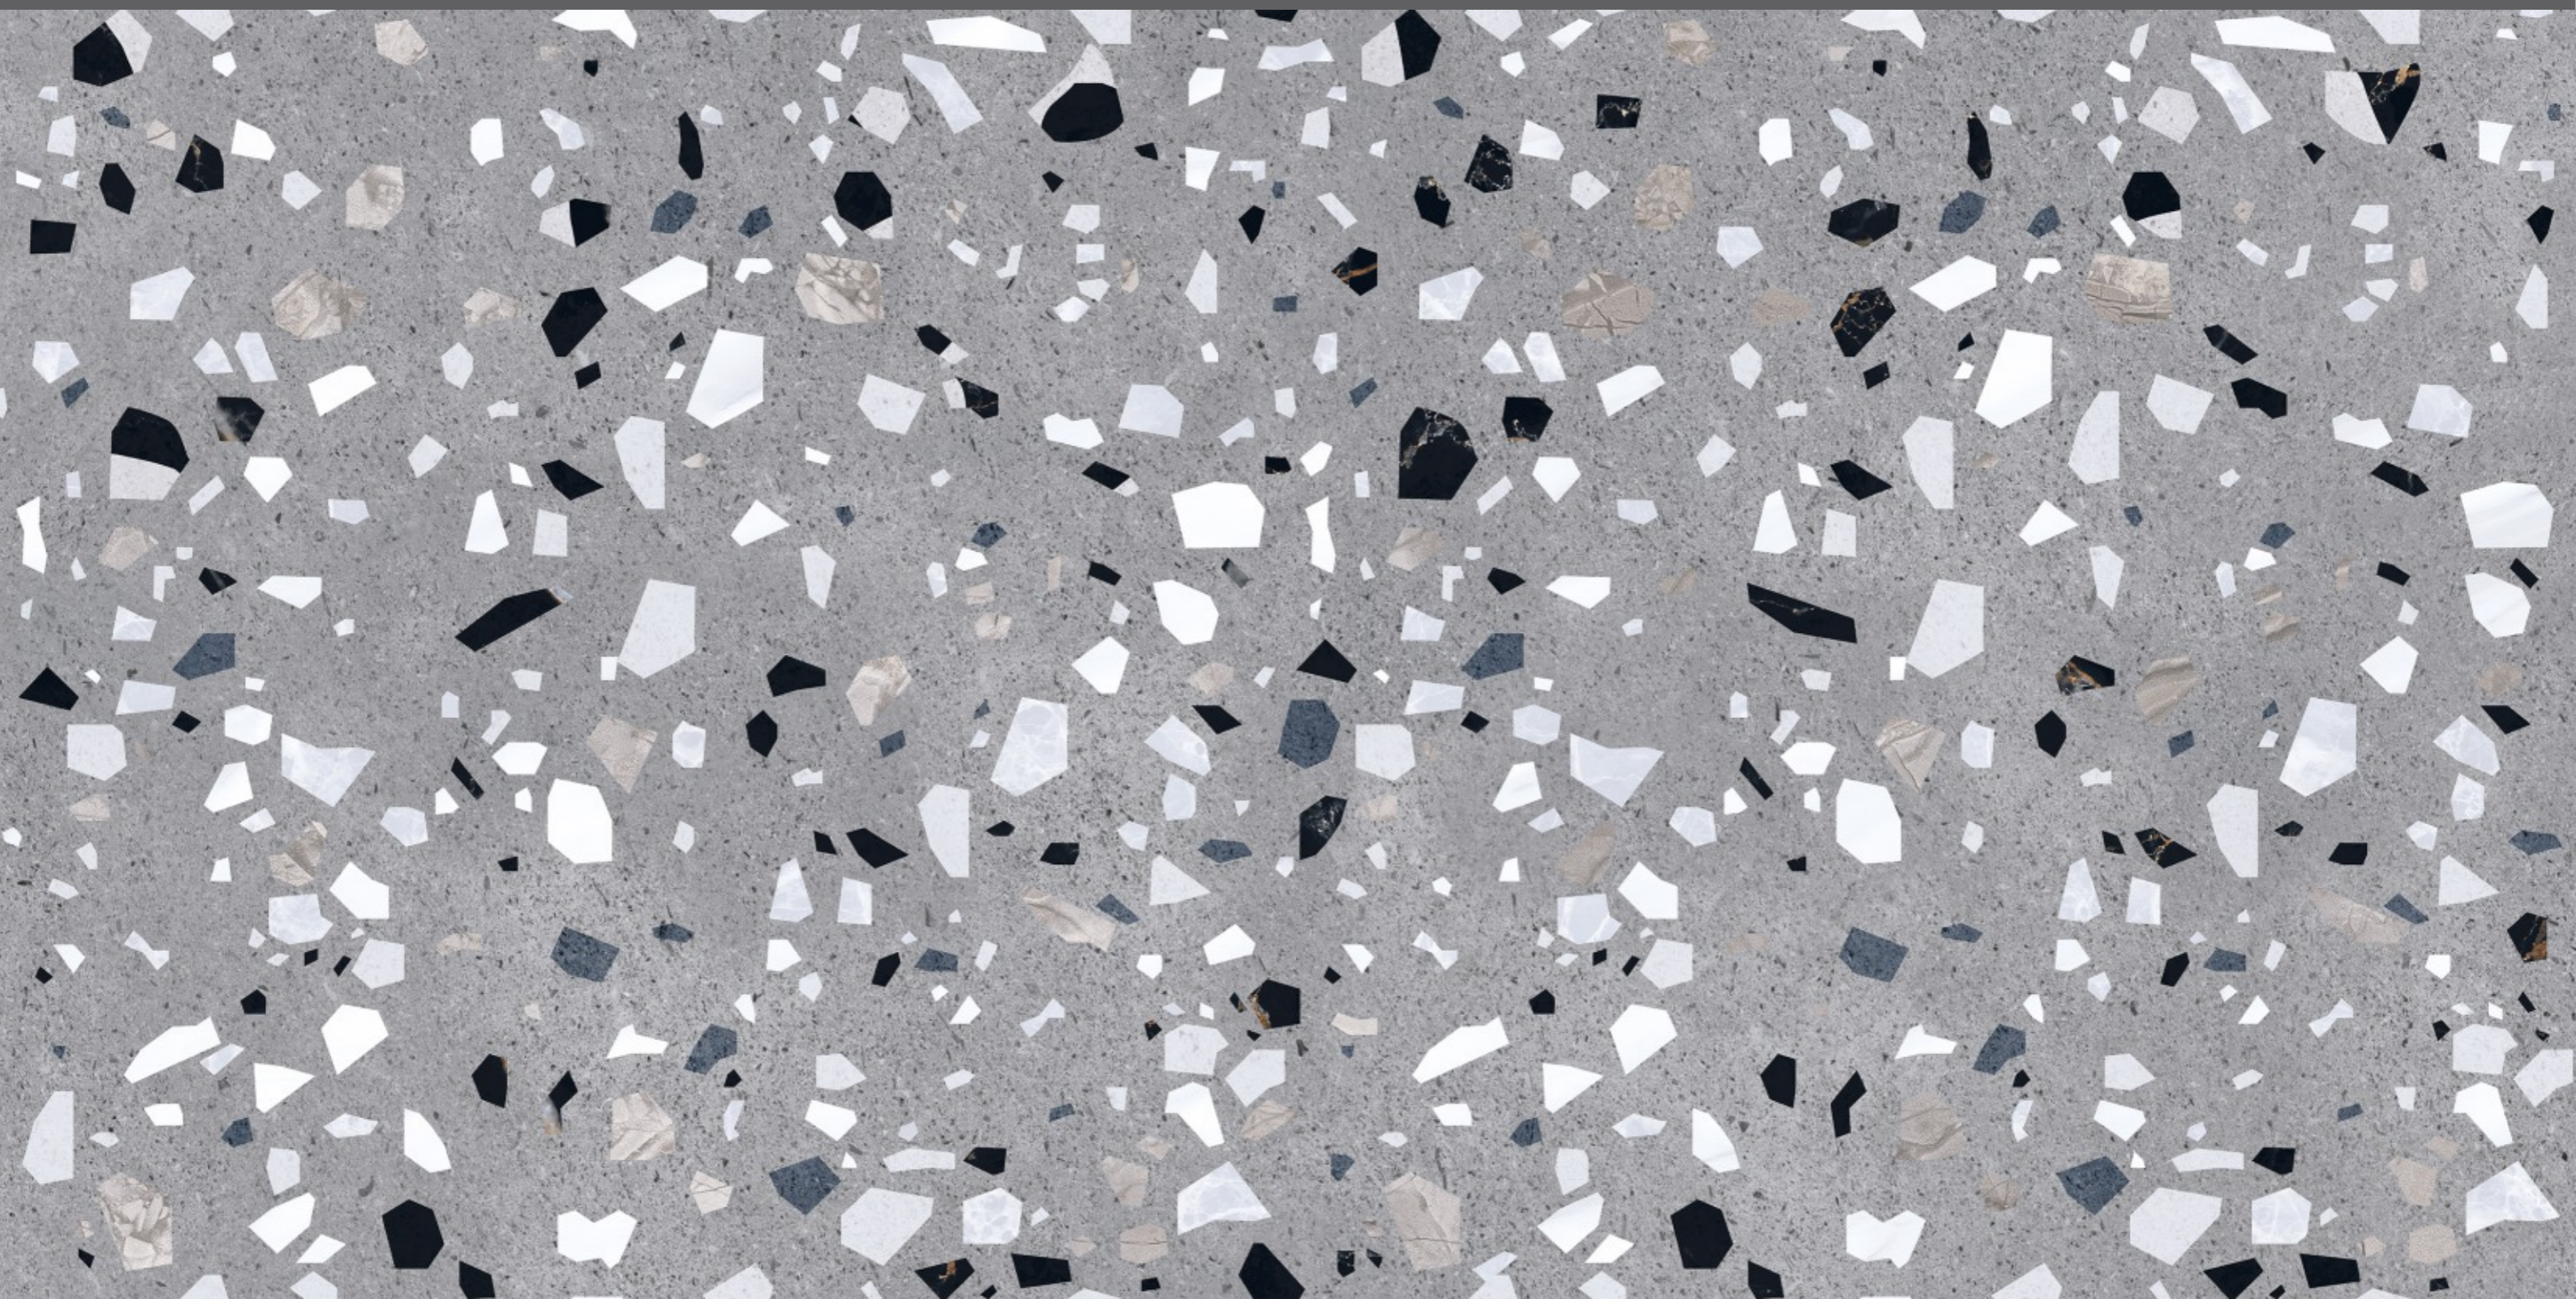

TZ 2002

TZ 2003

TZ 2003

SIZE  
600x  
1200MM

SERIES  
POLISH/ MATT/CARVING

Random  
03

TZ 2003

TZ 2004