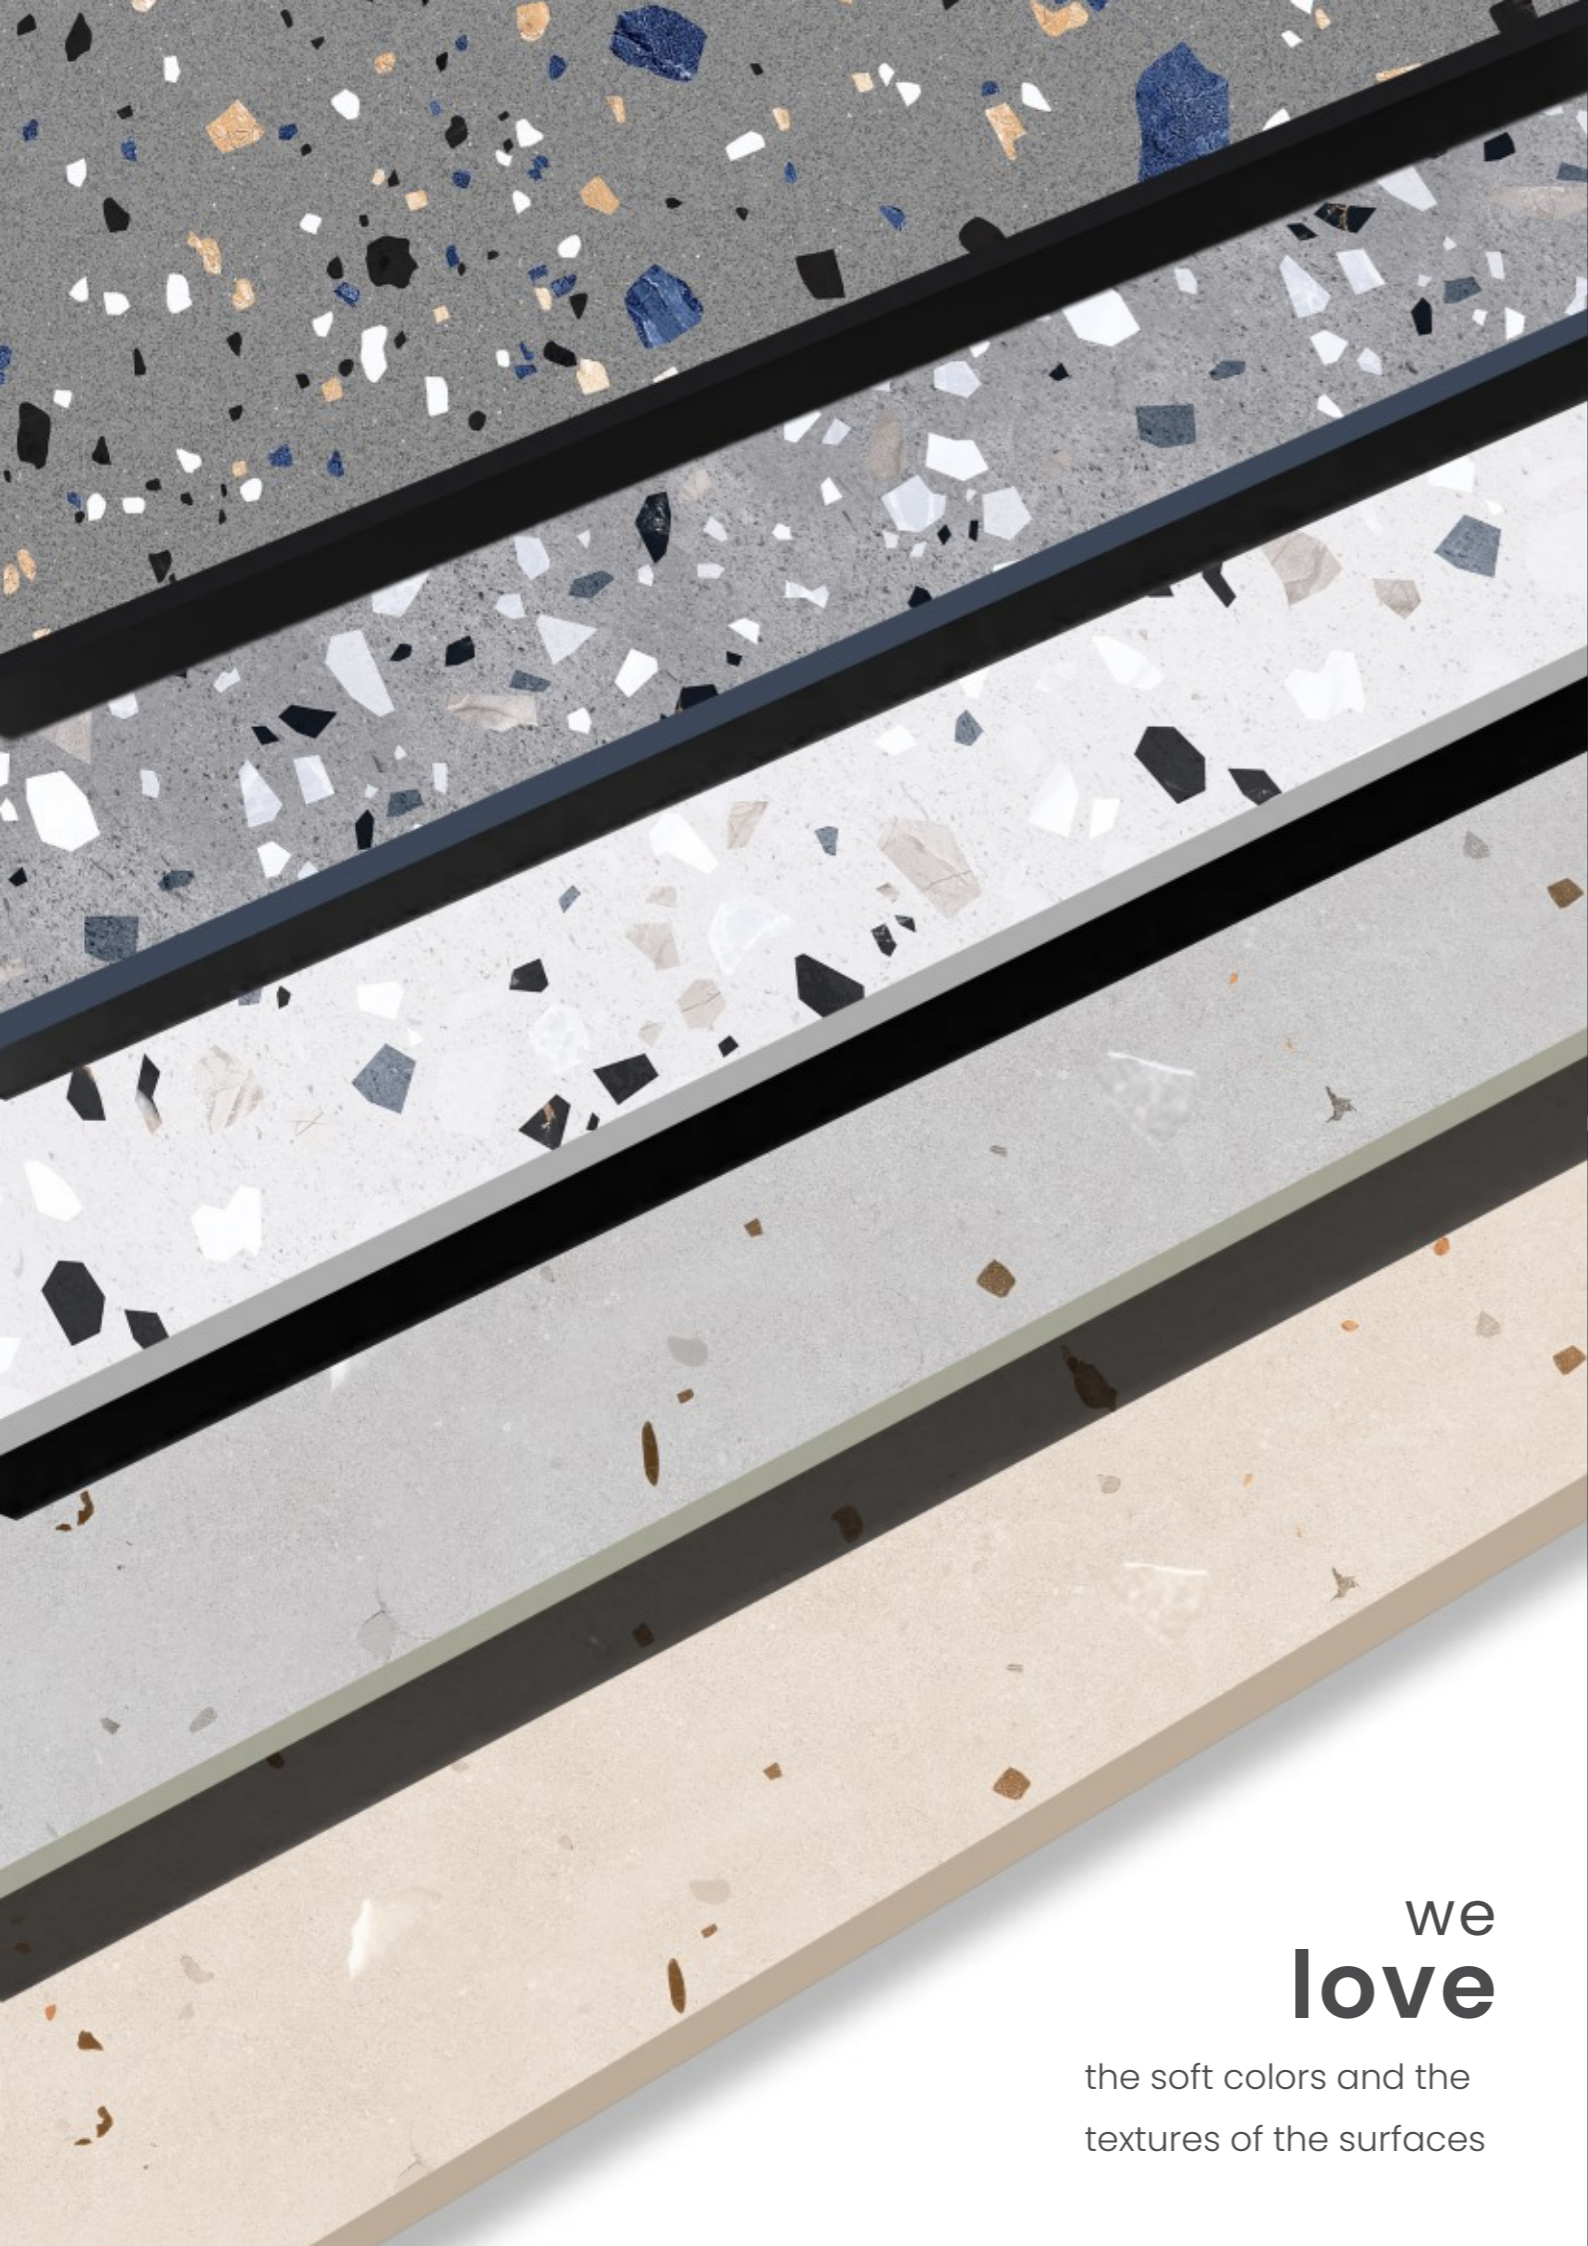

**spera**  
*Luxury Forever*

soft  
**surfaces**

welcome the slow passage of time

IS 15622

CM/L- 7900116017

**TERAZZO**  
SERIES

**GVT & PGVT**  
600X1200MM

we  
**love**