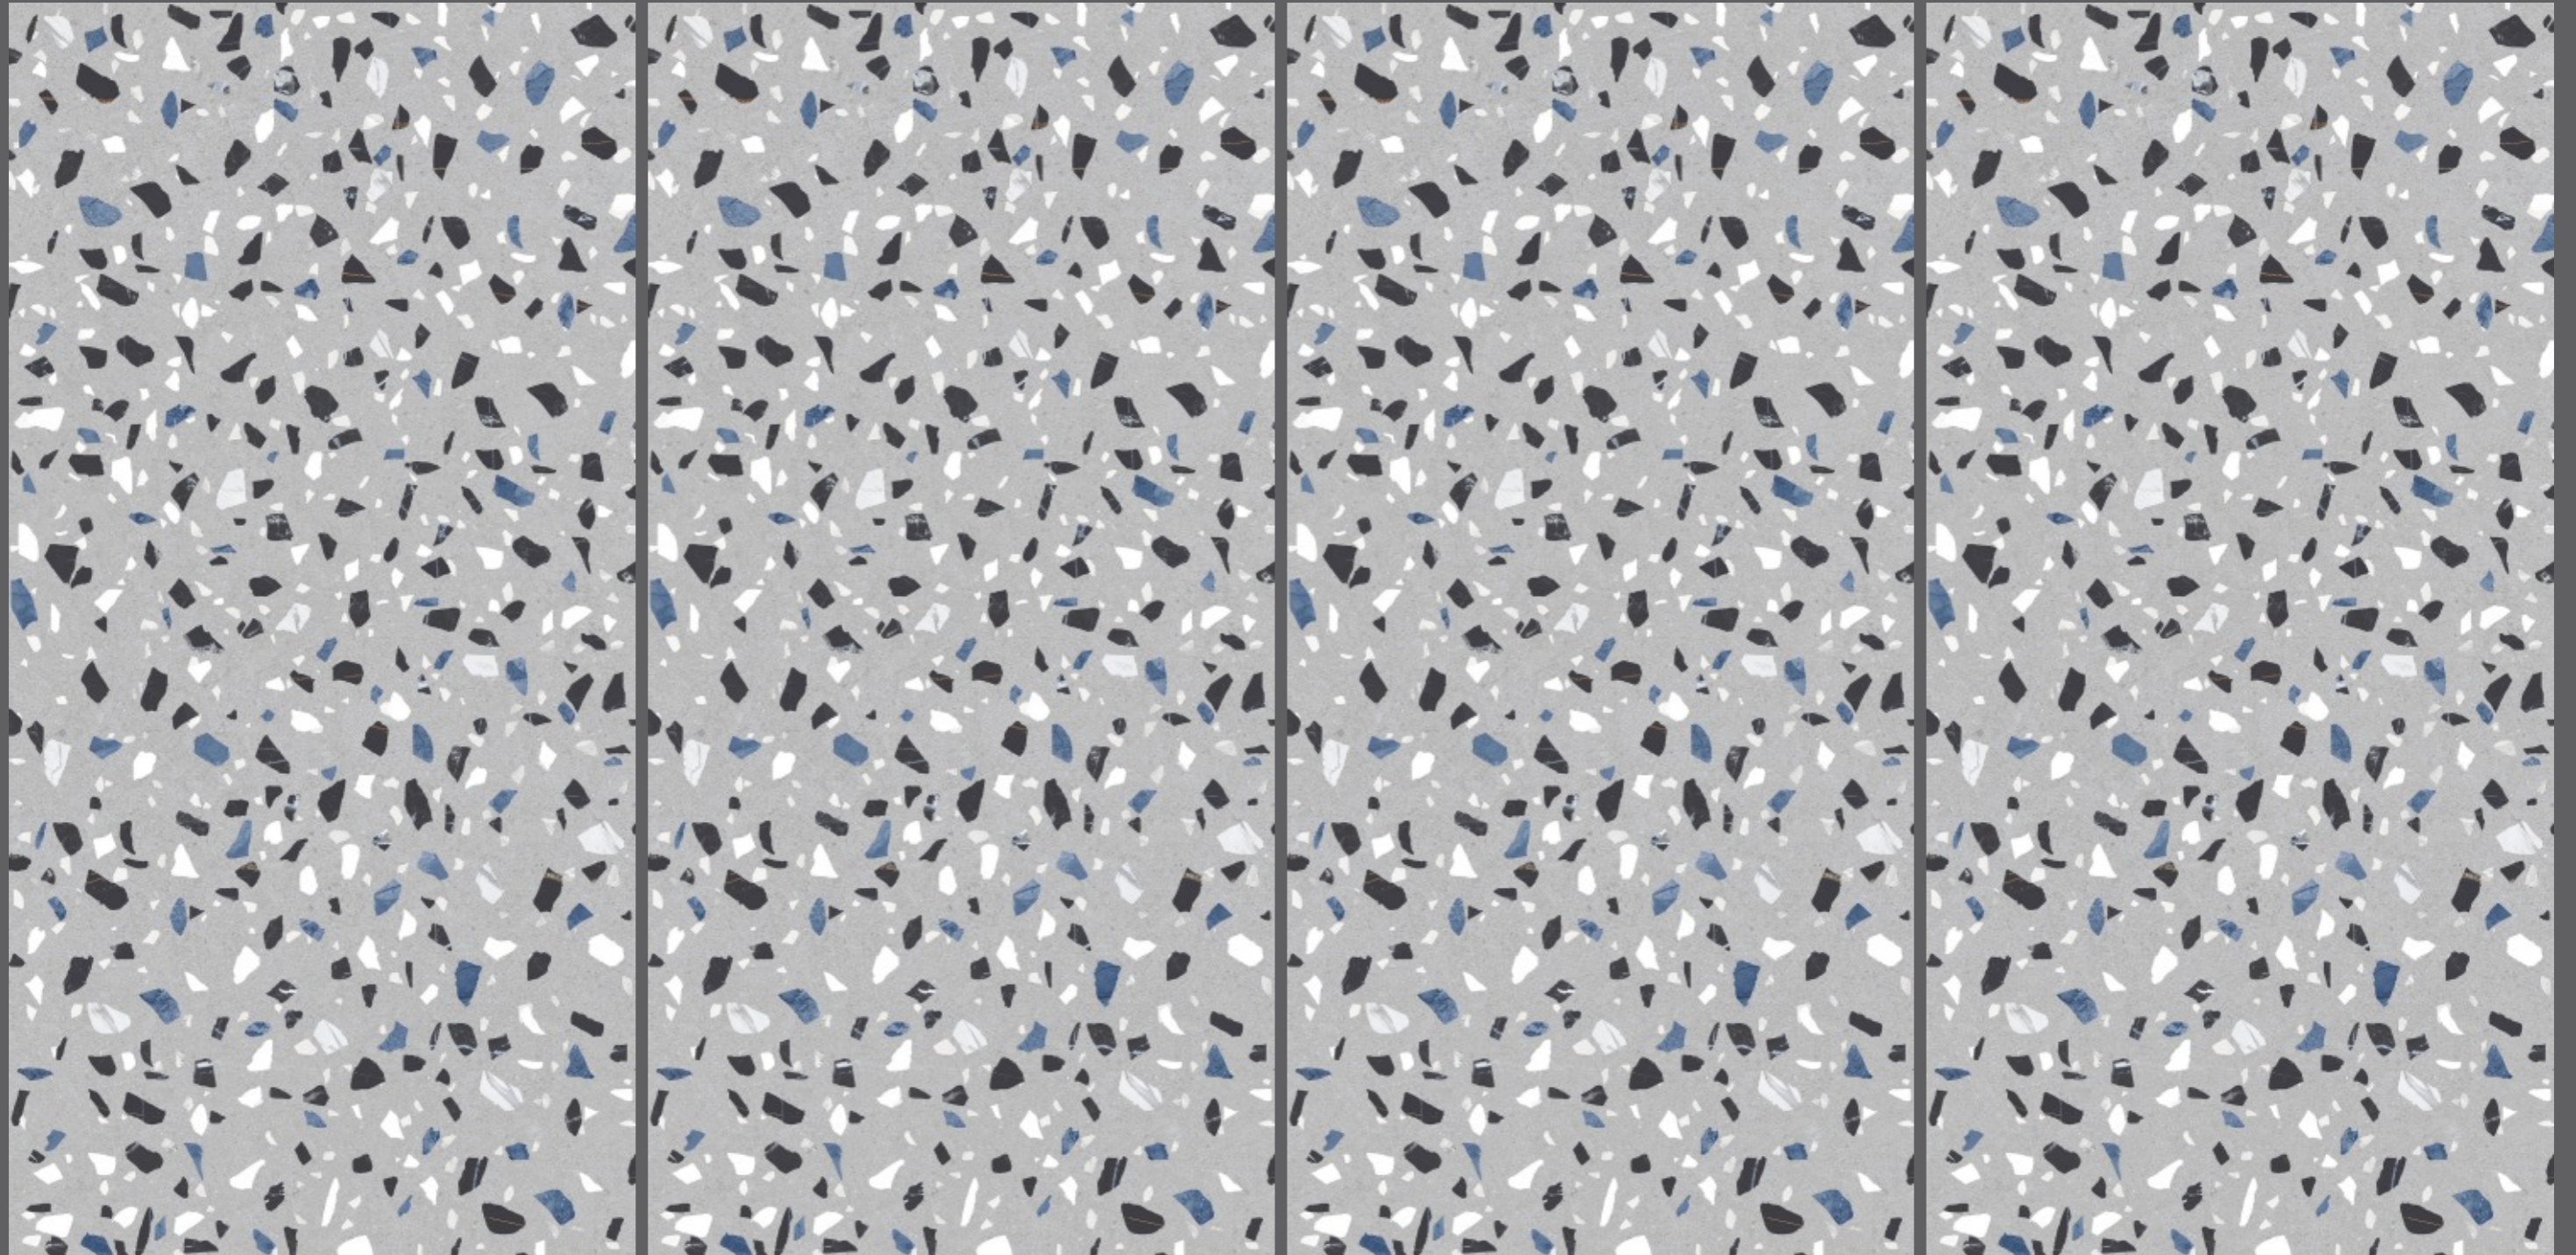

TZ 2012

SIZE
600x
1200MM

SERIES
POLISH/ MATT/CARVING

Random
01