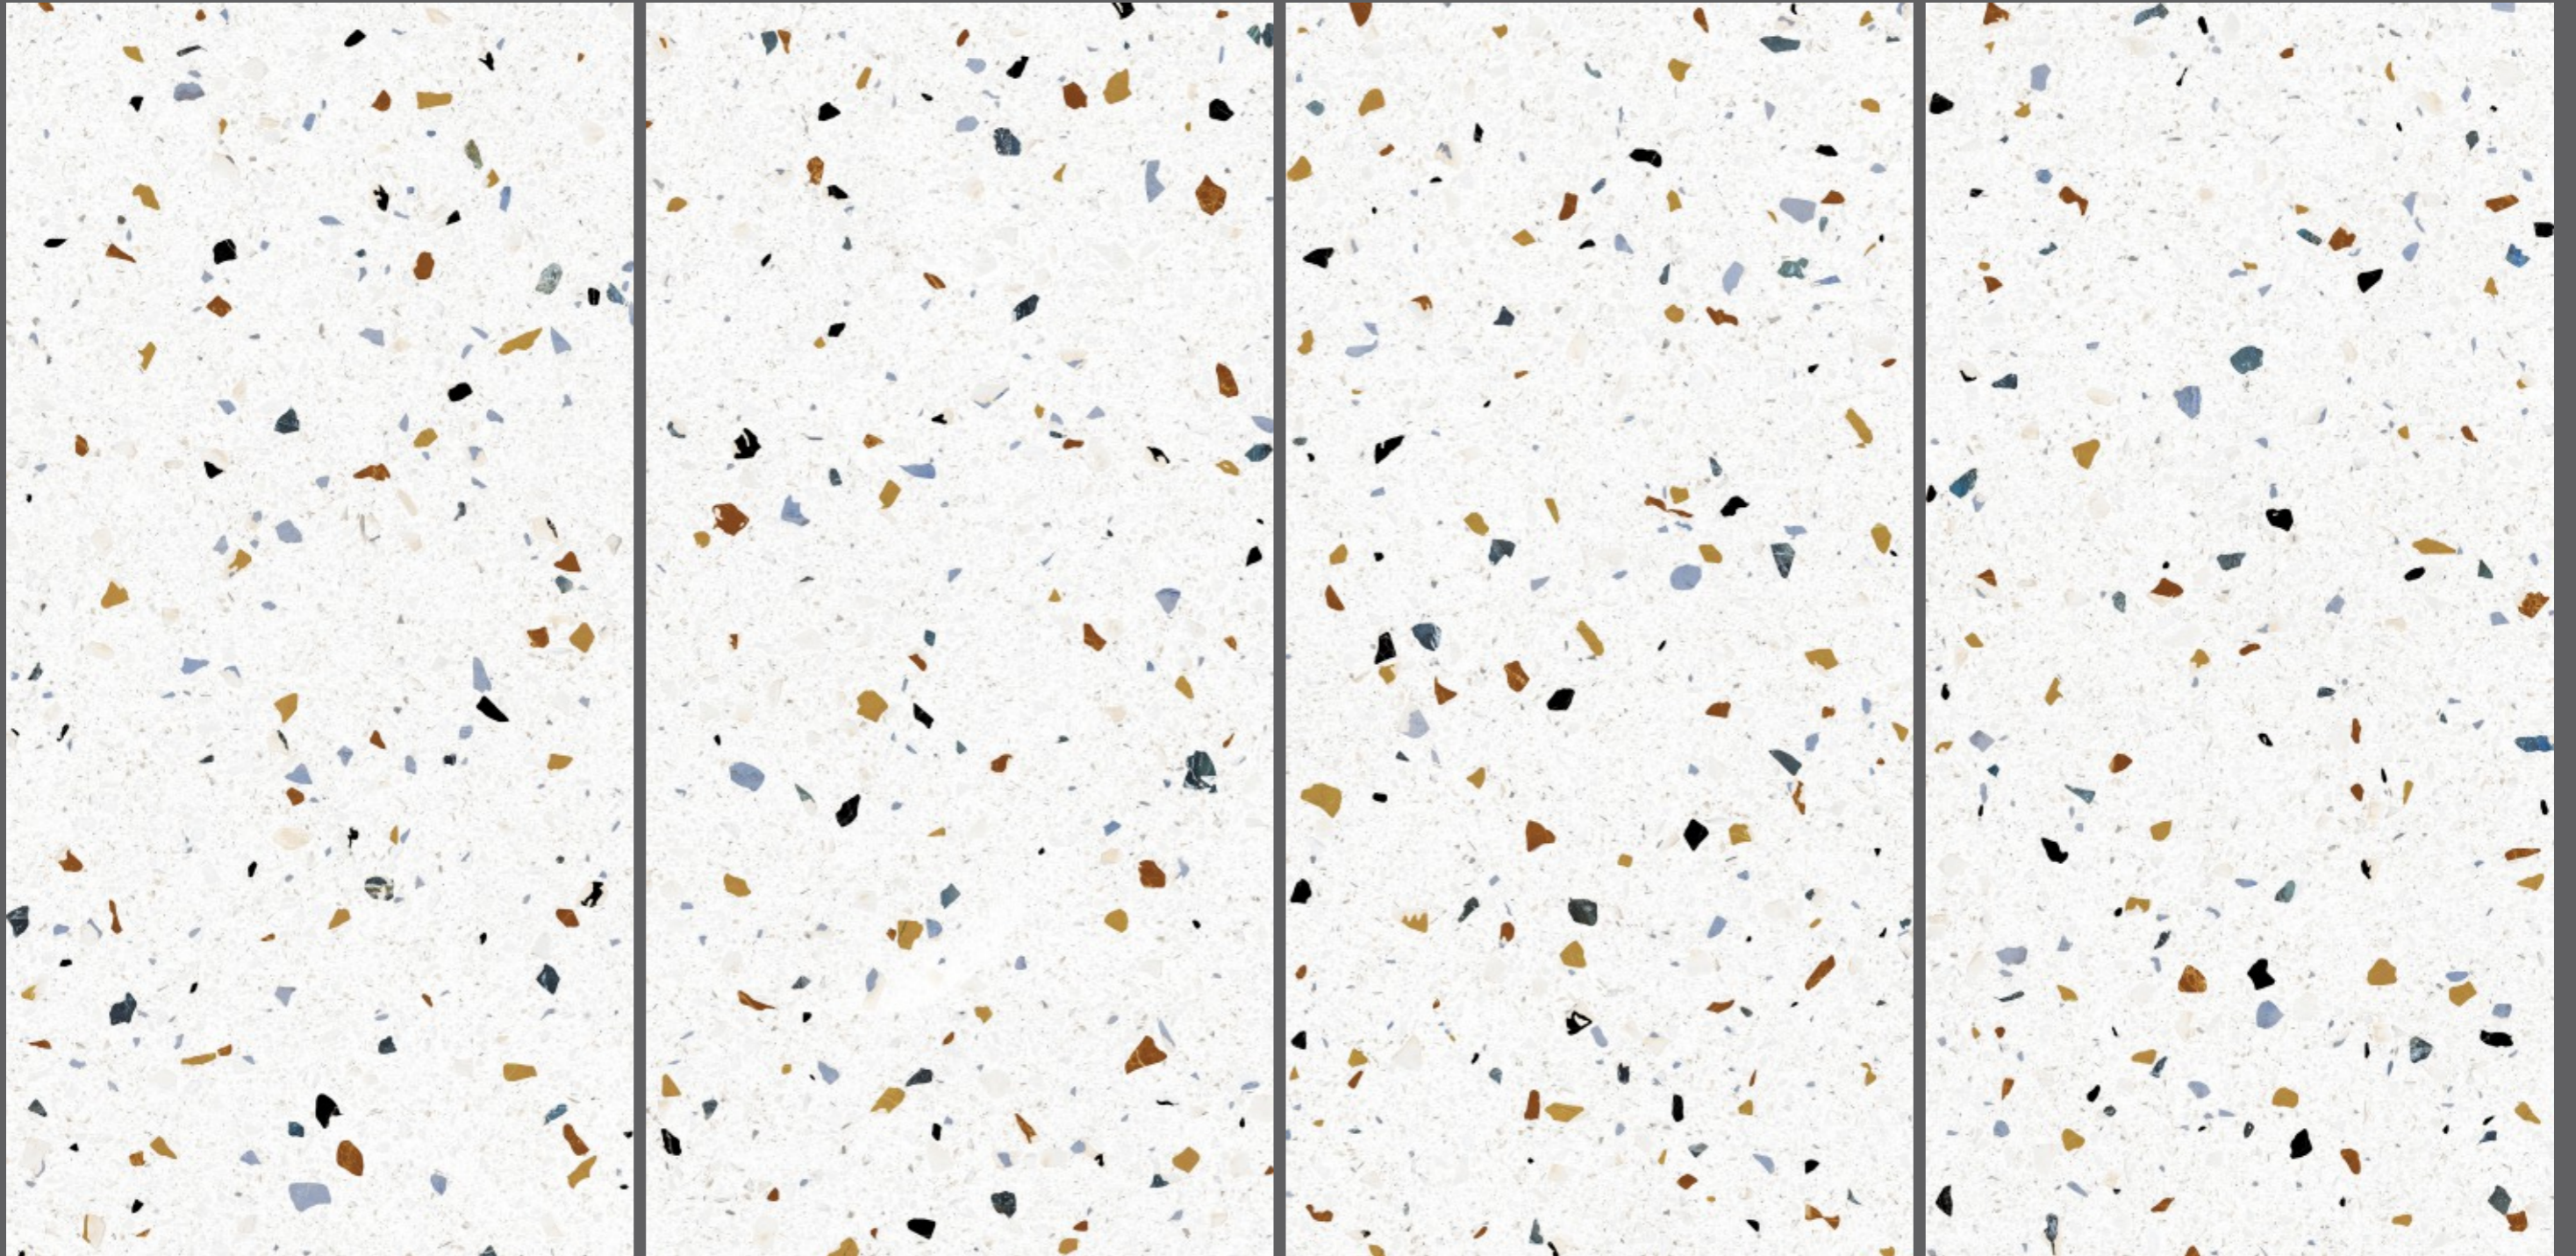

TZ 2013

SIZE
600x
1200MM

SERIES
POLISH/ MATT/CARVING

Random
04