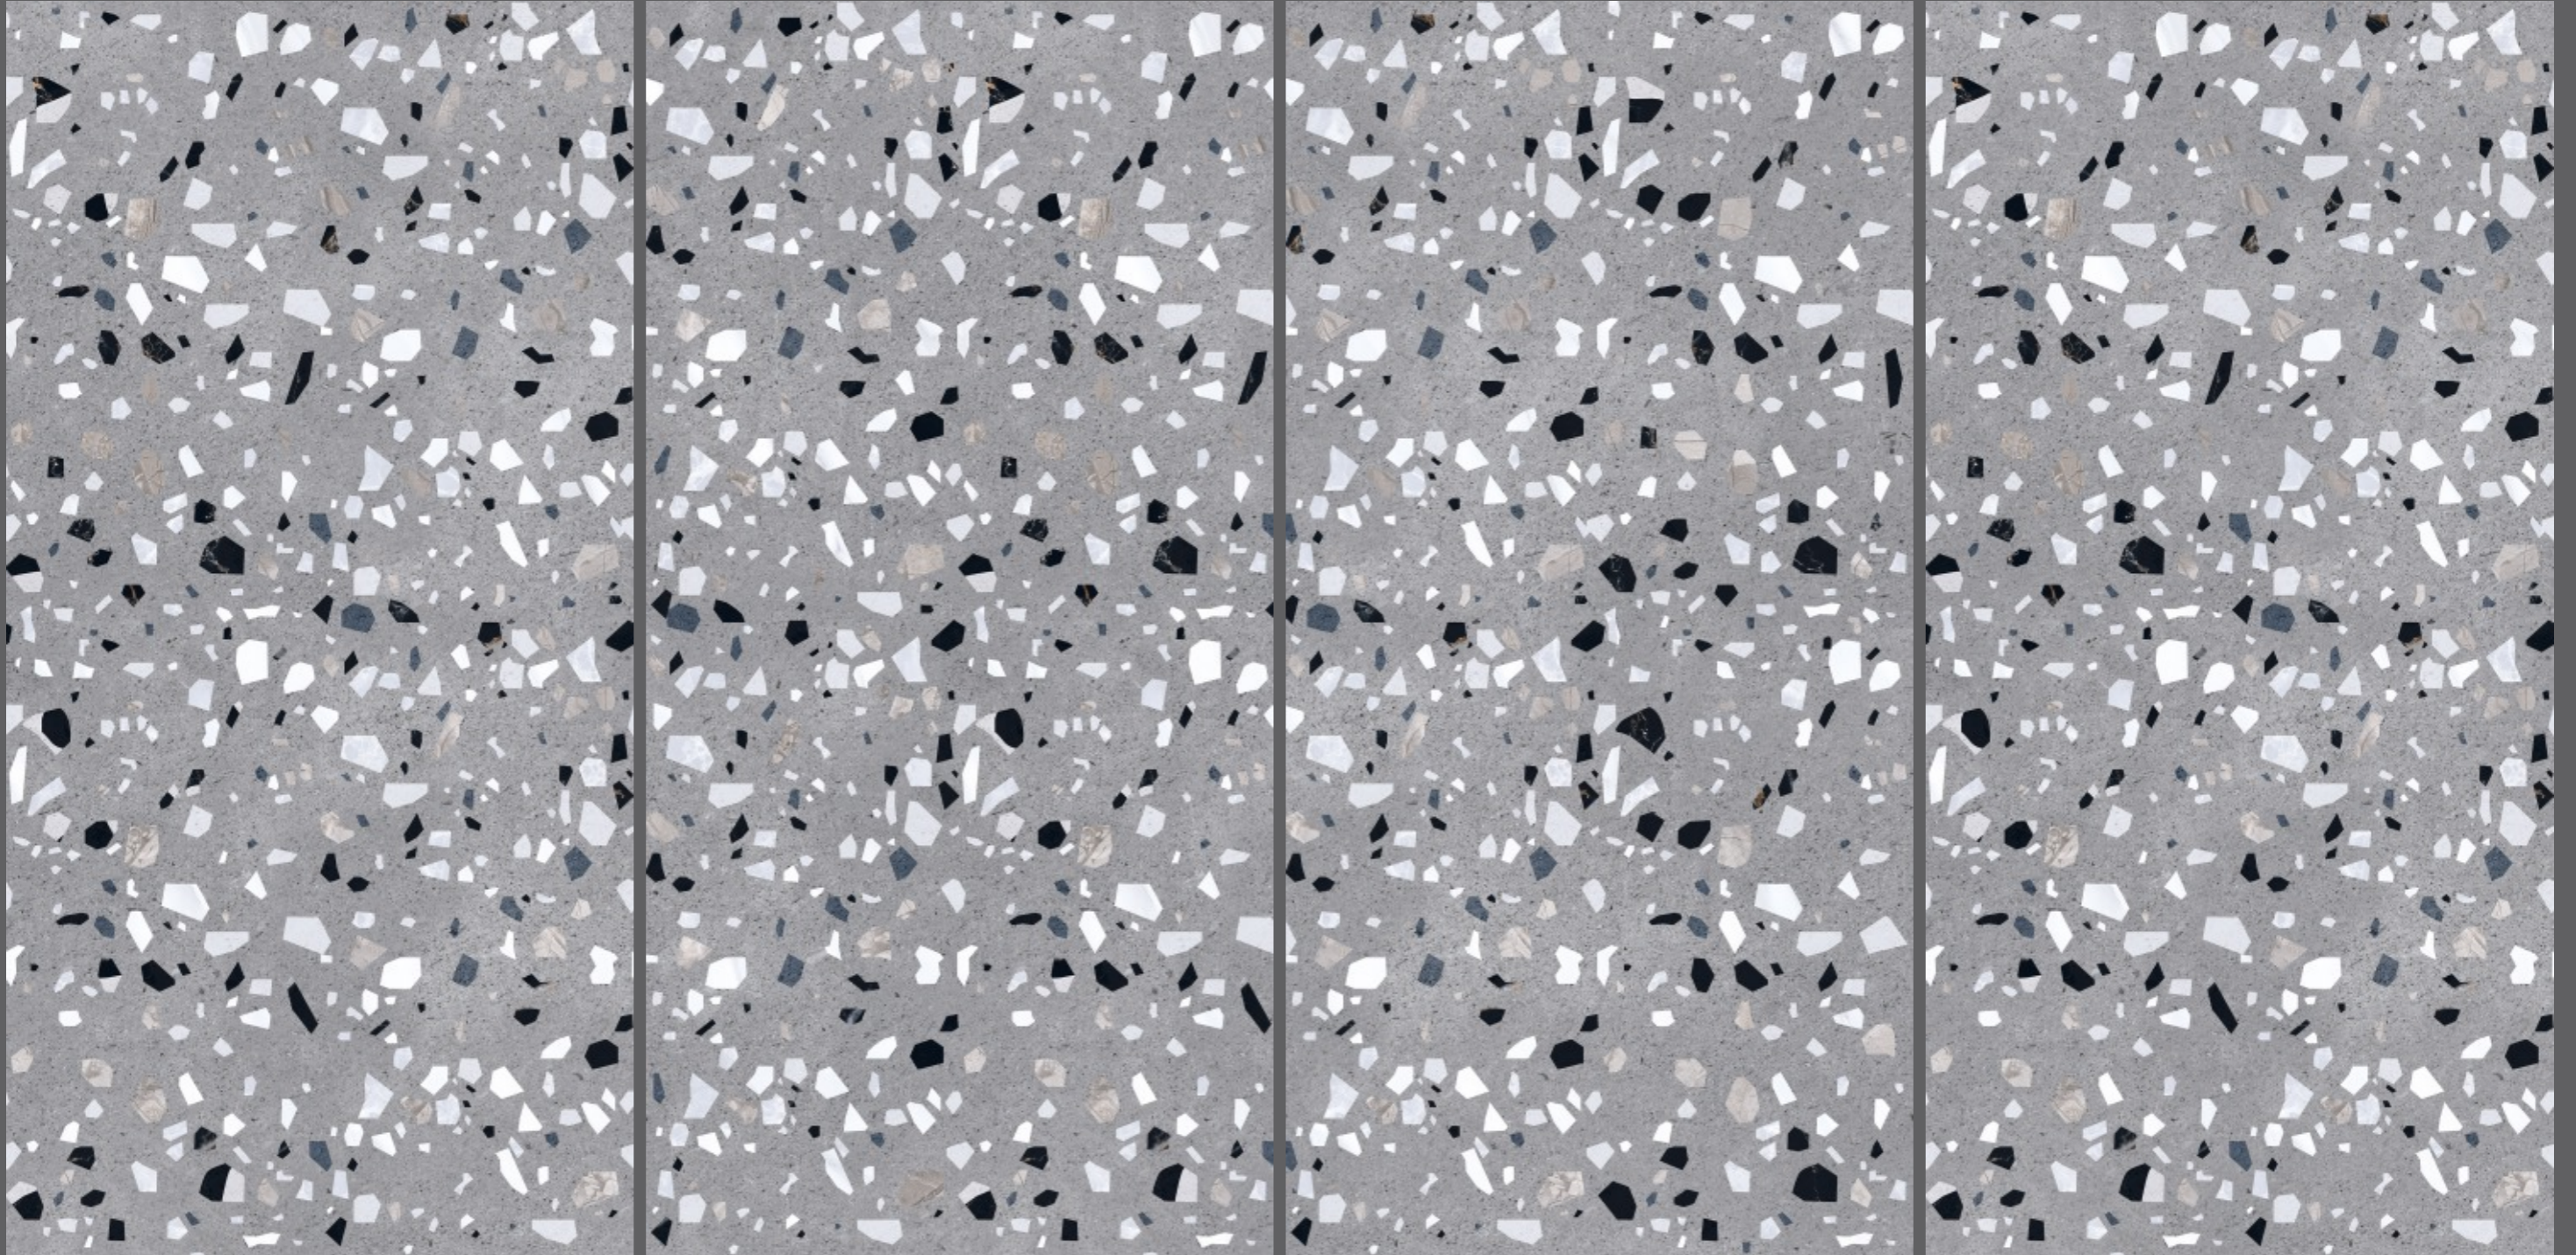

TZ 2004

SIZE
600x
1200MM

SERIES
POLISH/ MATT/CARVING

Random
03