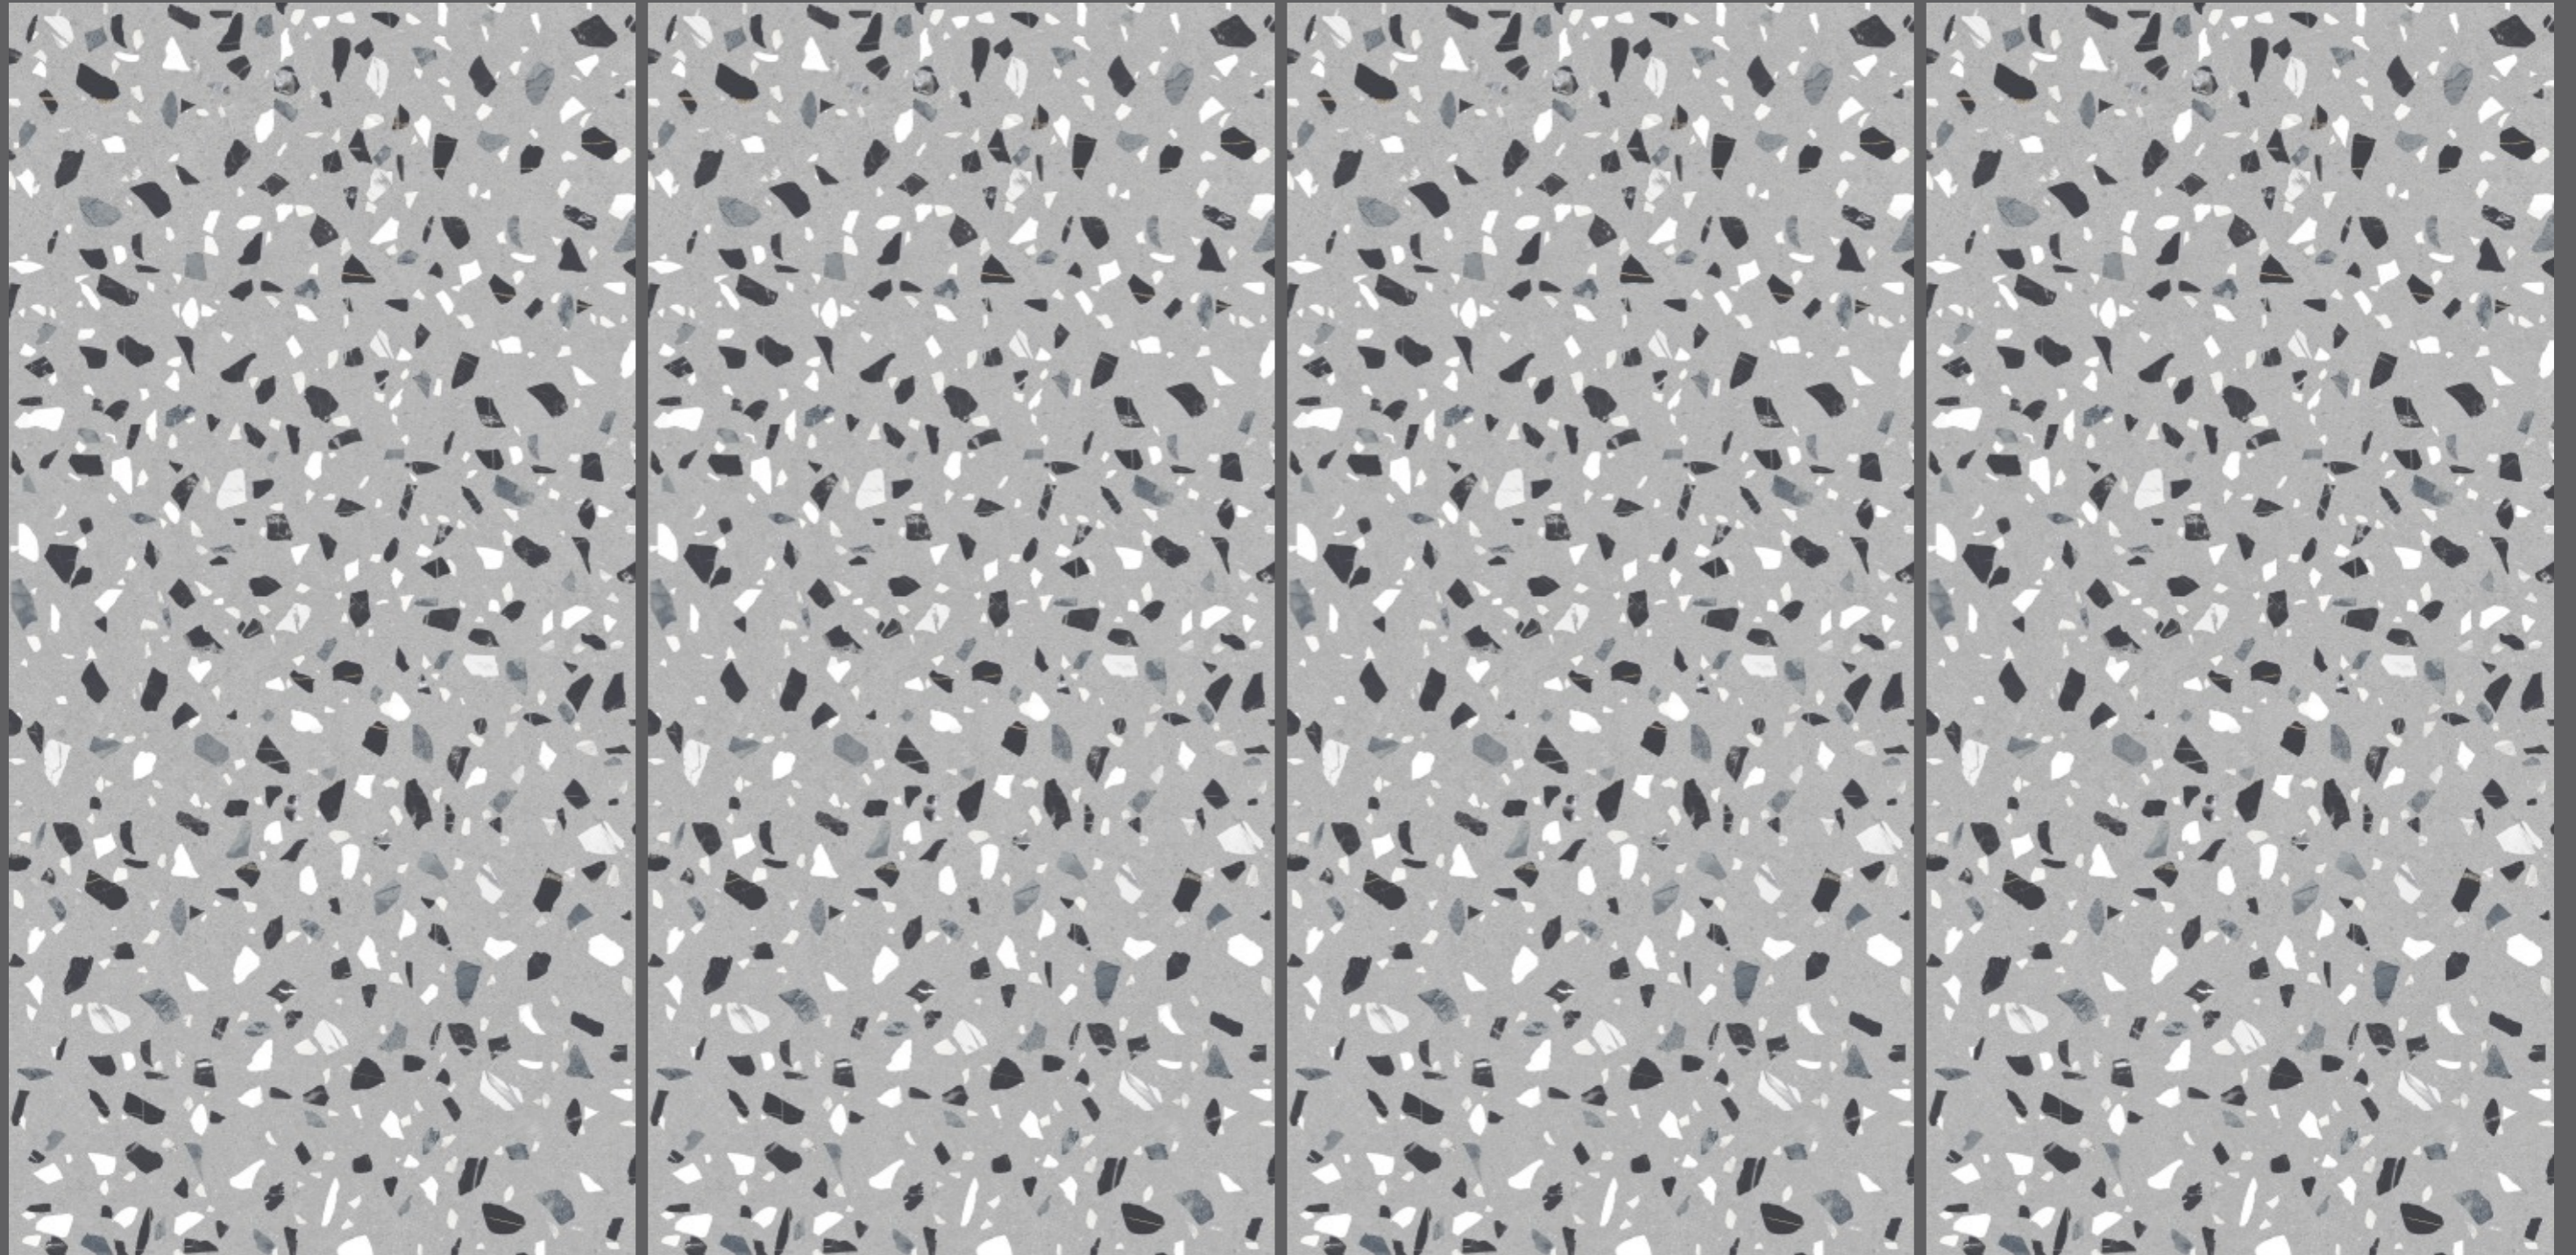

TZ 2018

TZ 2019

TZ 2019

SIZE  
600x  
1200MM

SERIES  
**POLISH/ MATT/CARVING**

Random  
01

TZ 2019

TZ 2020