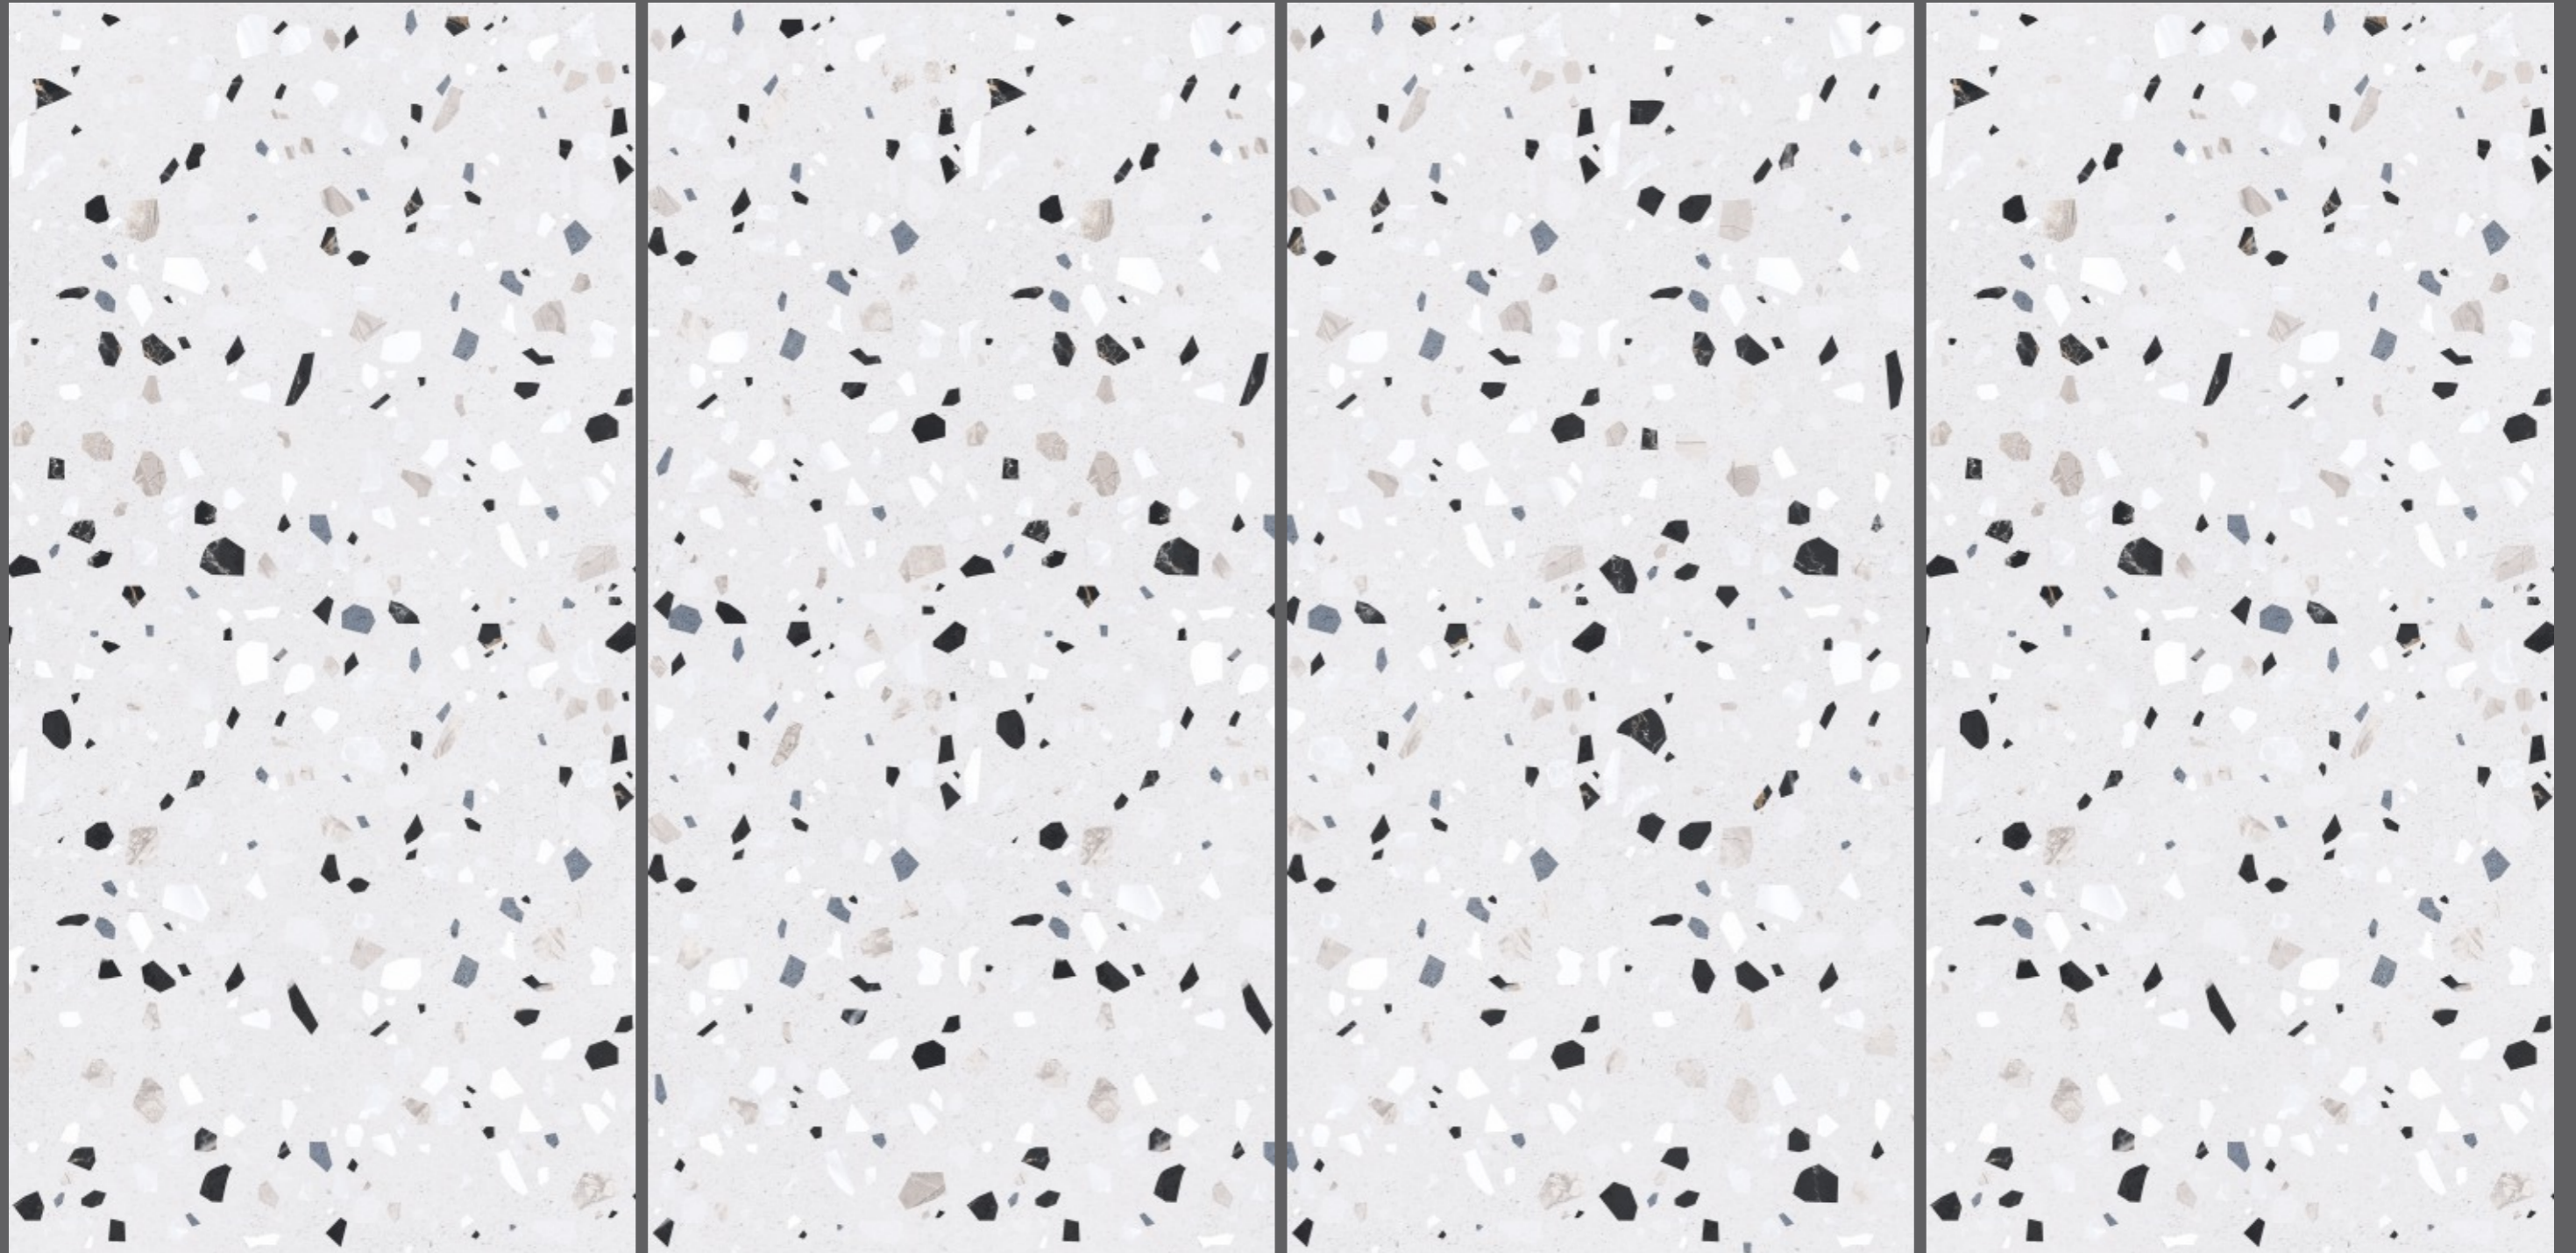

TZ 2002

TZ 2003

TZ 2003

SIZE  
600x  
1200MM

SERIES  
POLISH/ MATT/CARVING

Random  
03

TZ 2003

TZ 2004