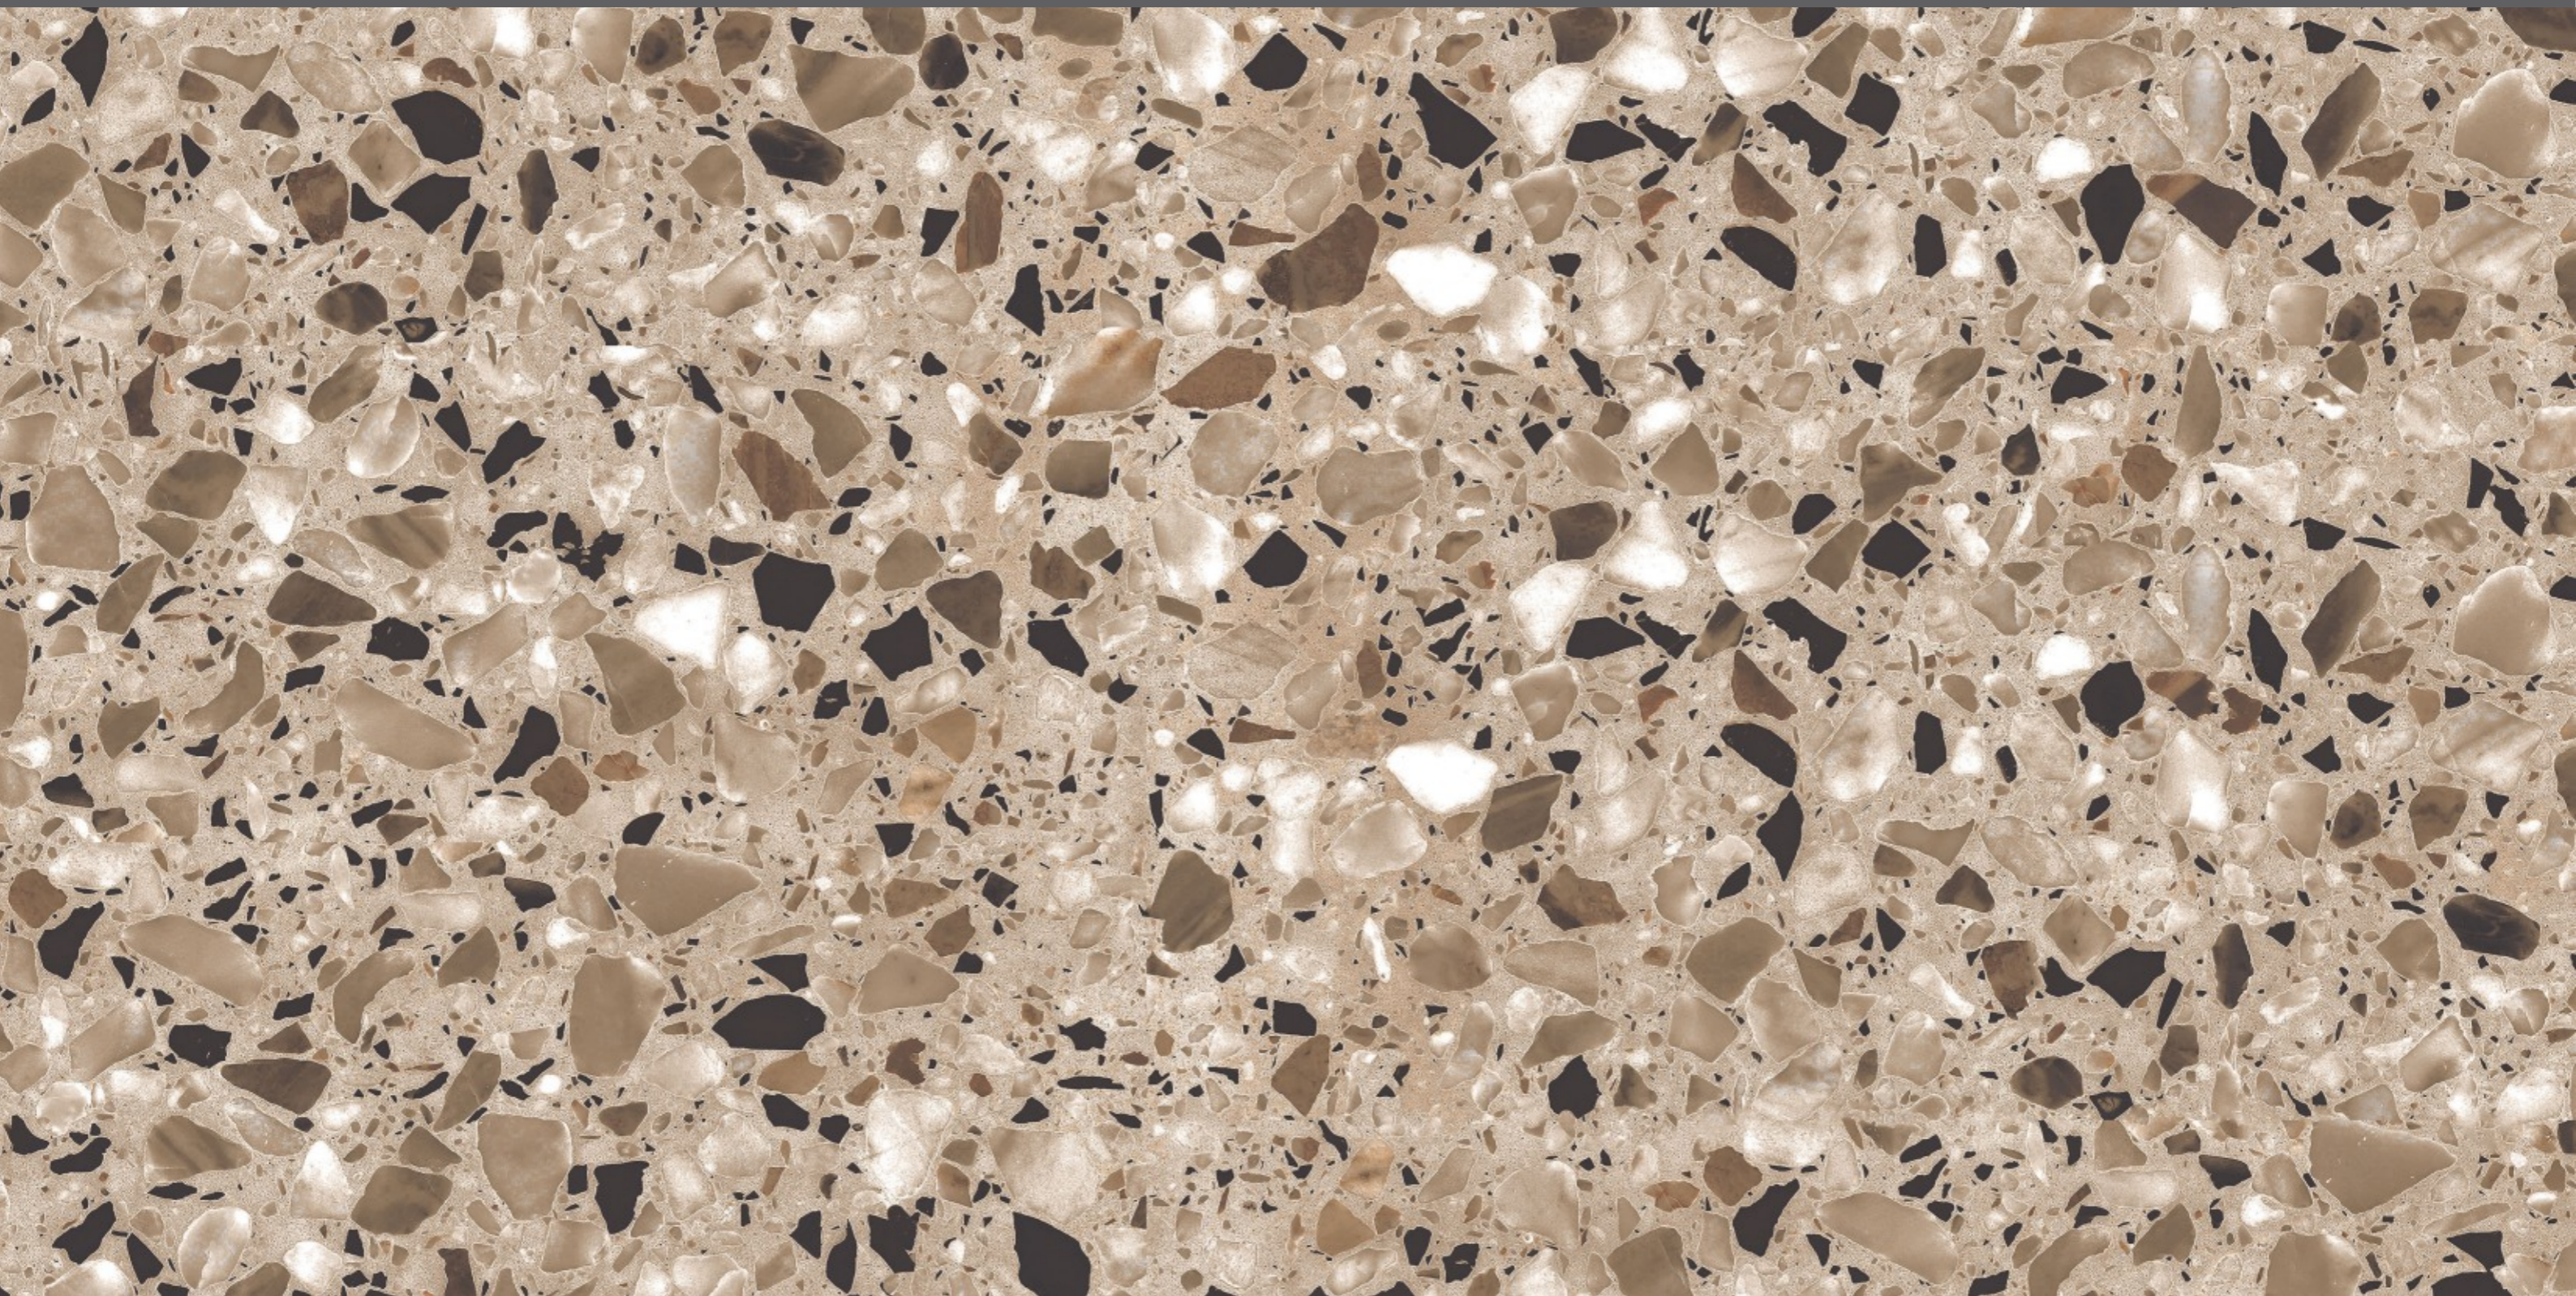

TZ 2020

SIZE  
600x  
1200MM

SERIES  
POLISH/ MATT/CARVING

Random  
01

TZ 2020

TZ 2021

TZ 2021

SIZE  
600x  
1200MM