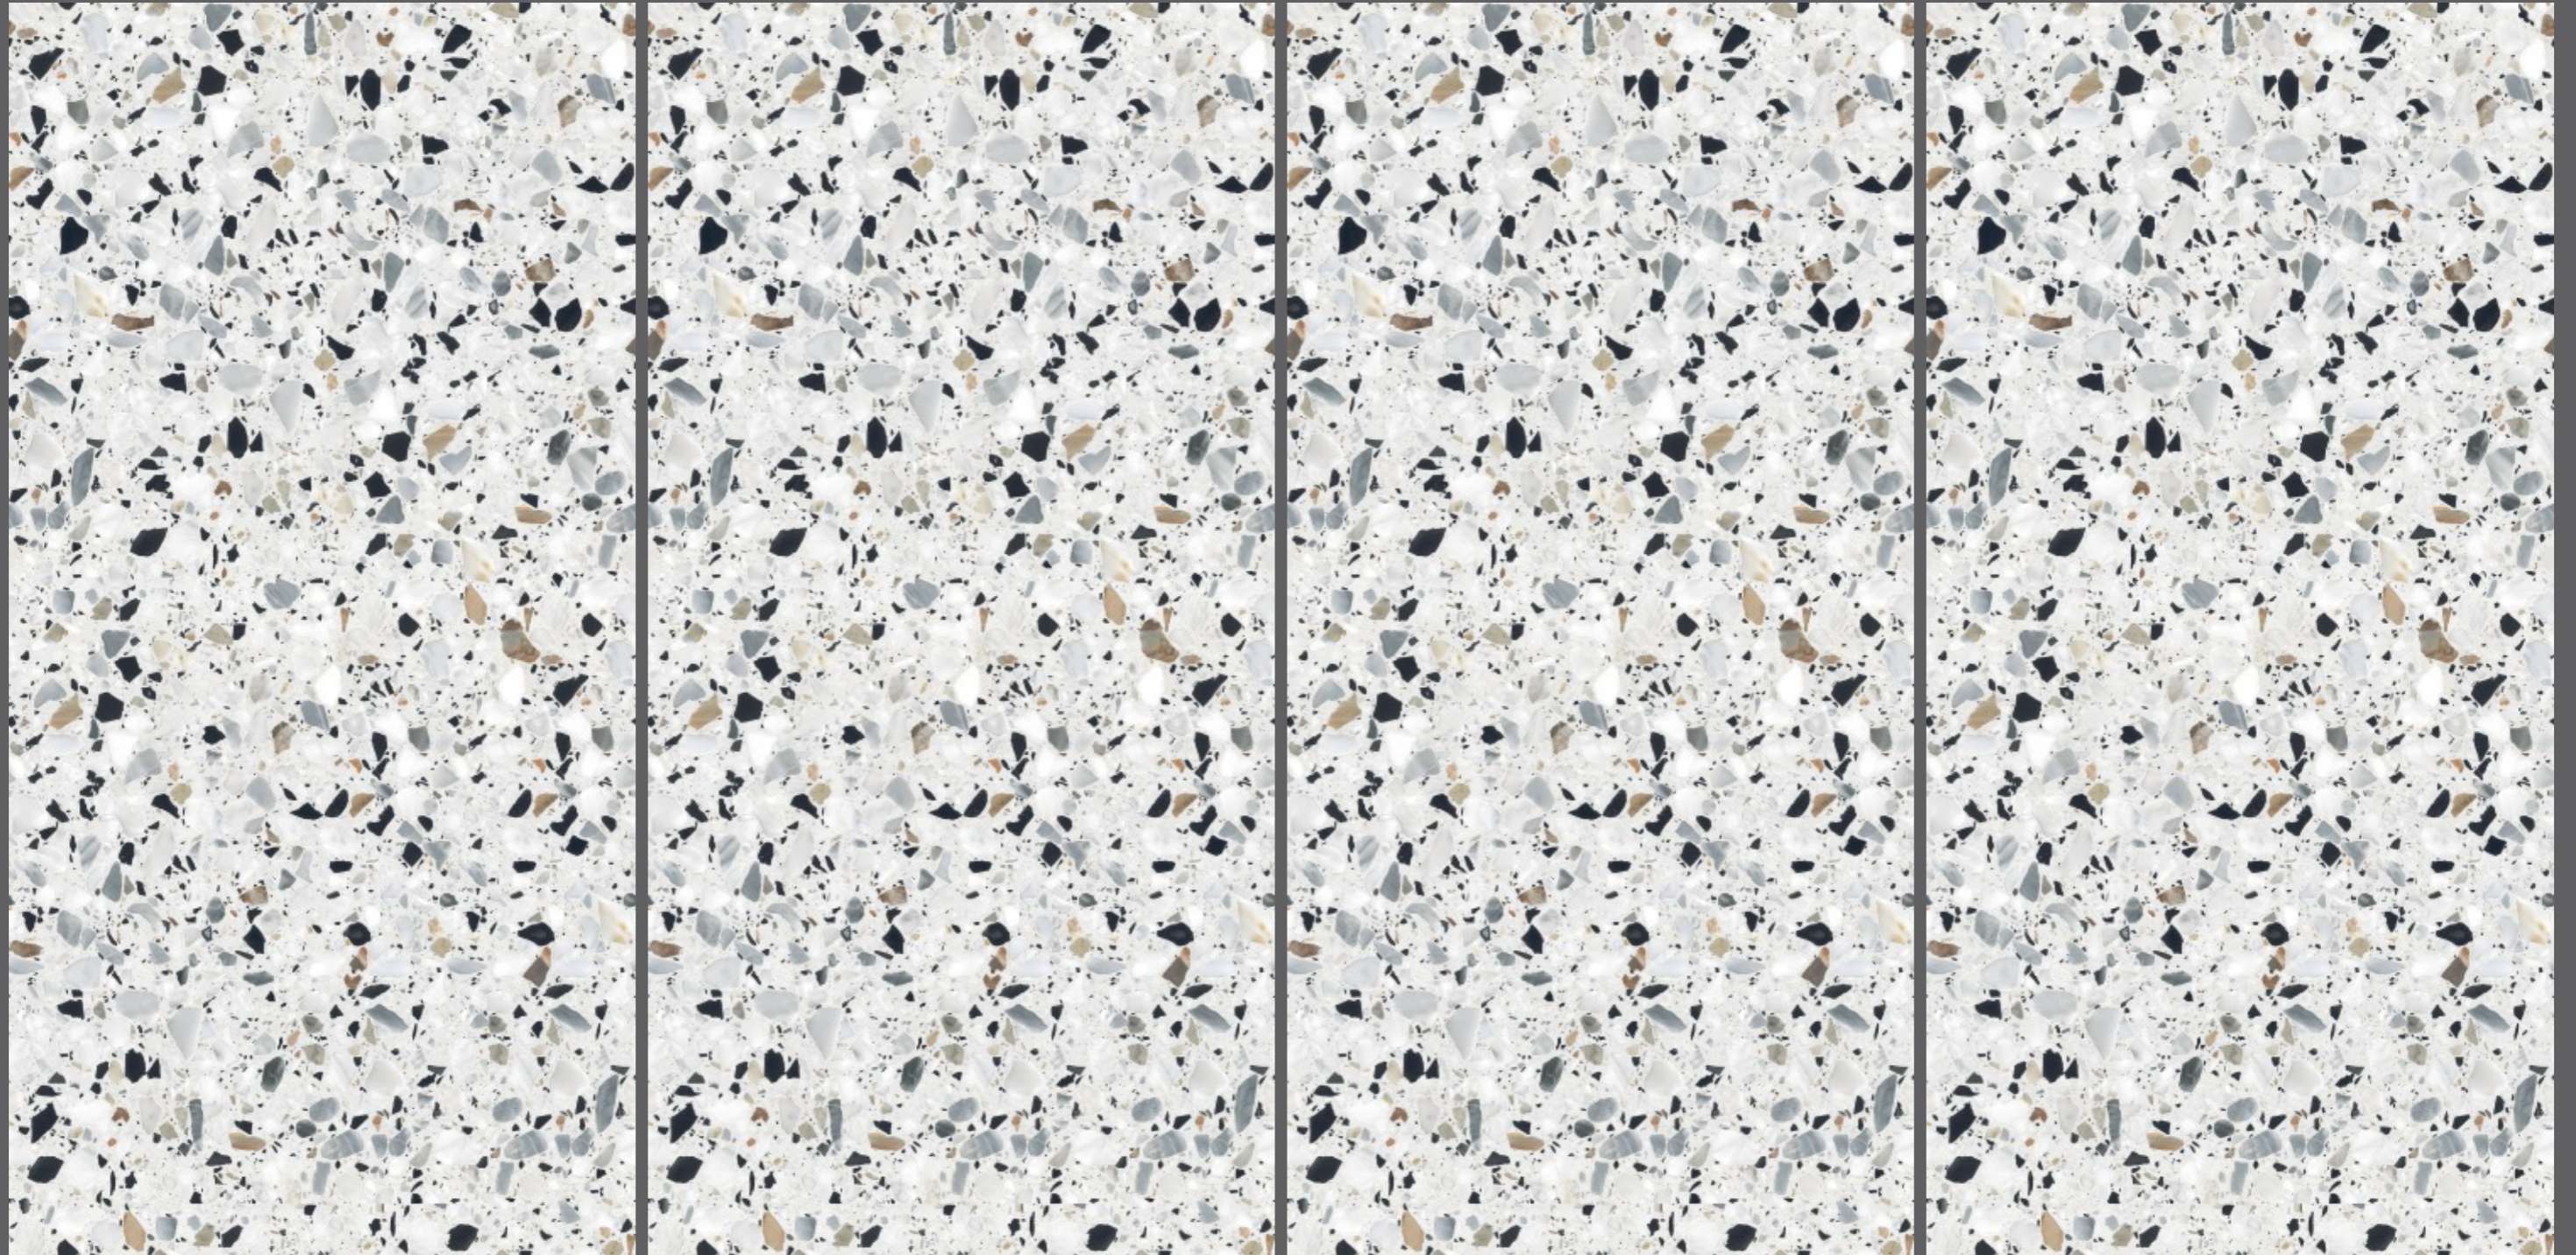

TZ 2017

SIZE
600x
1200MM

SERIES
POLISH/ MATT/CARVING

Random
01