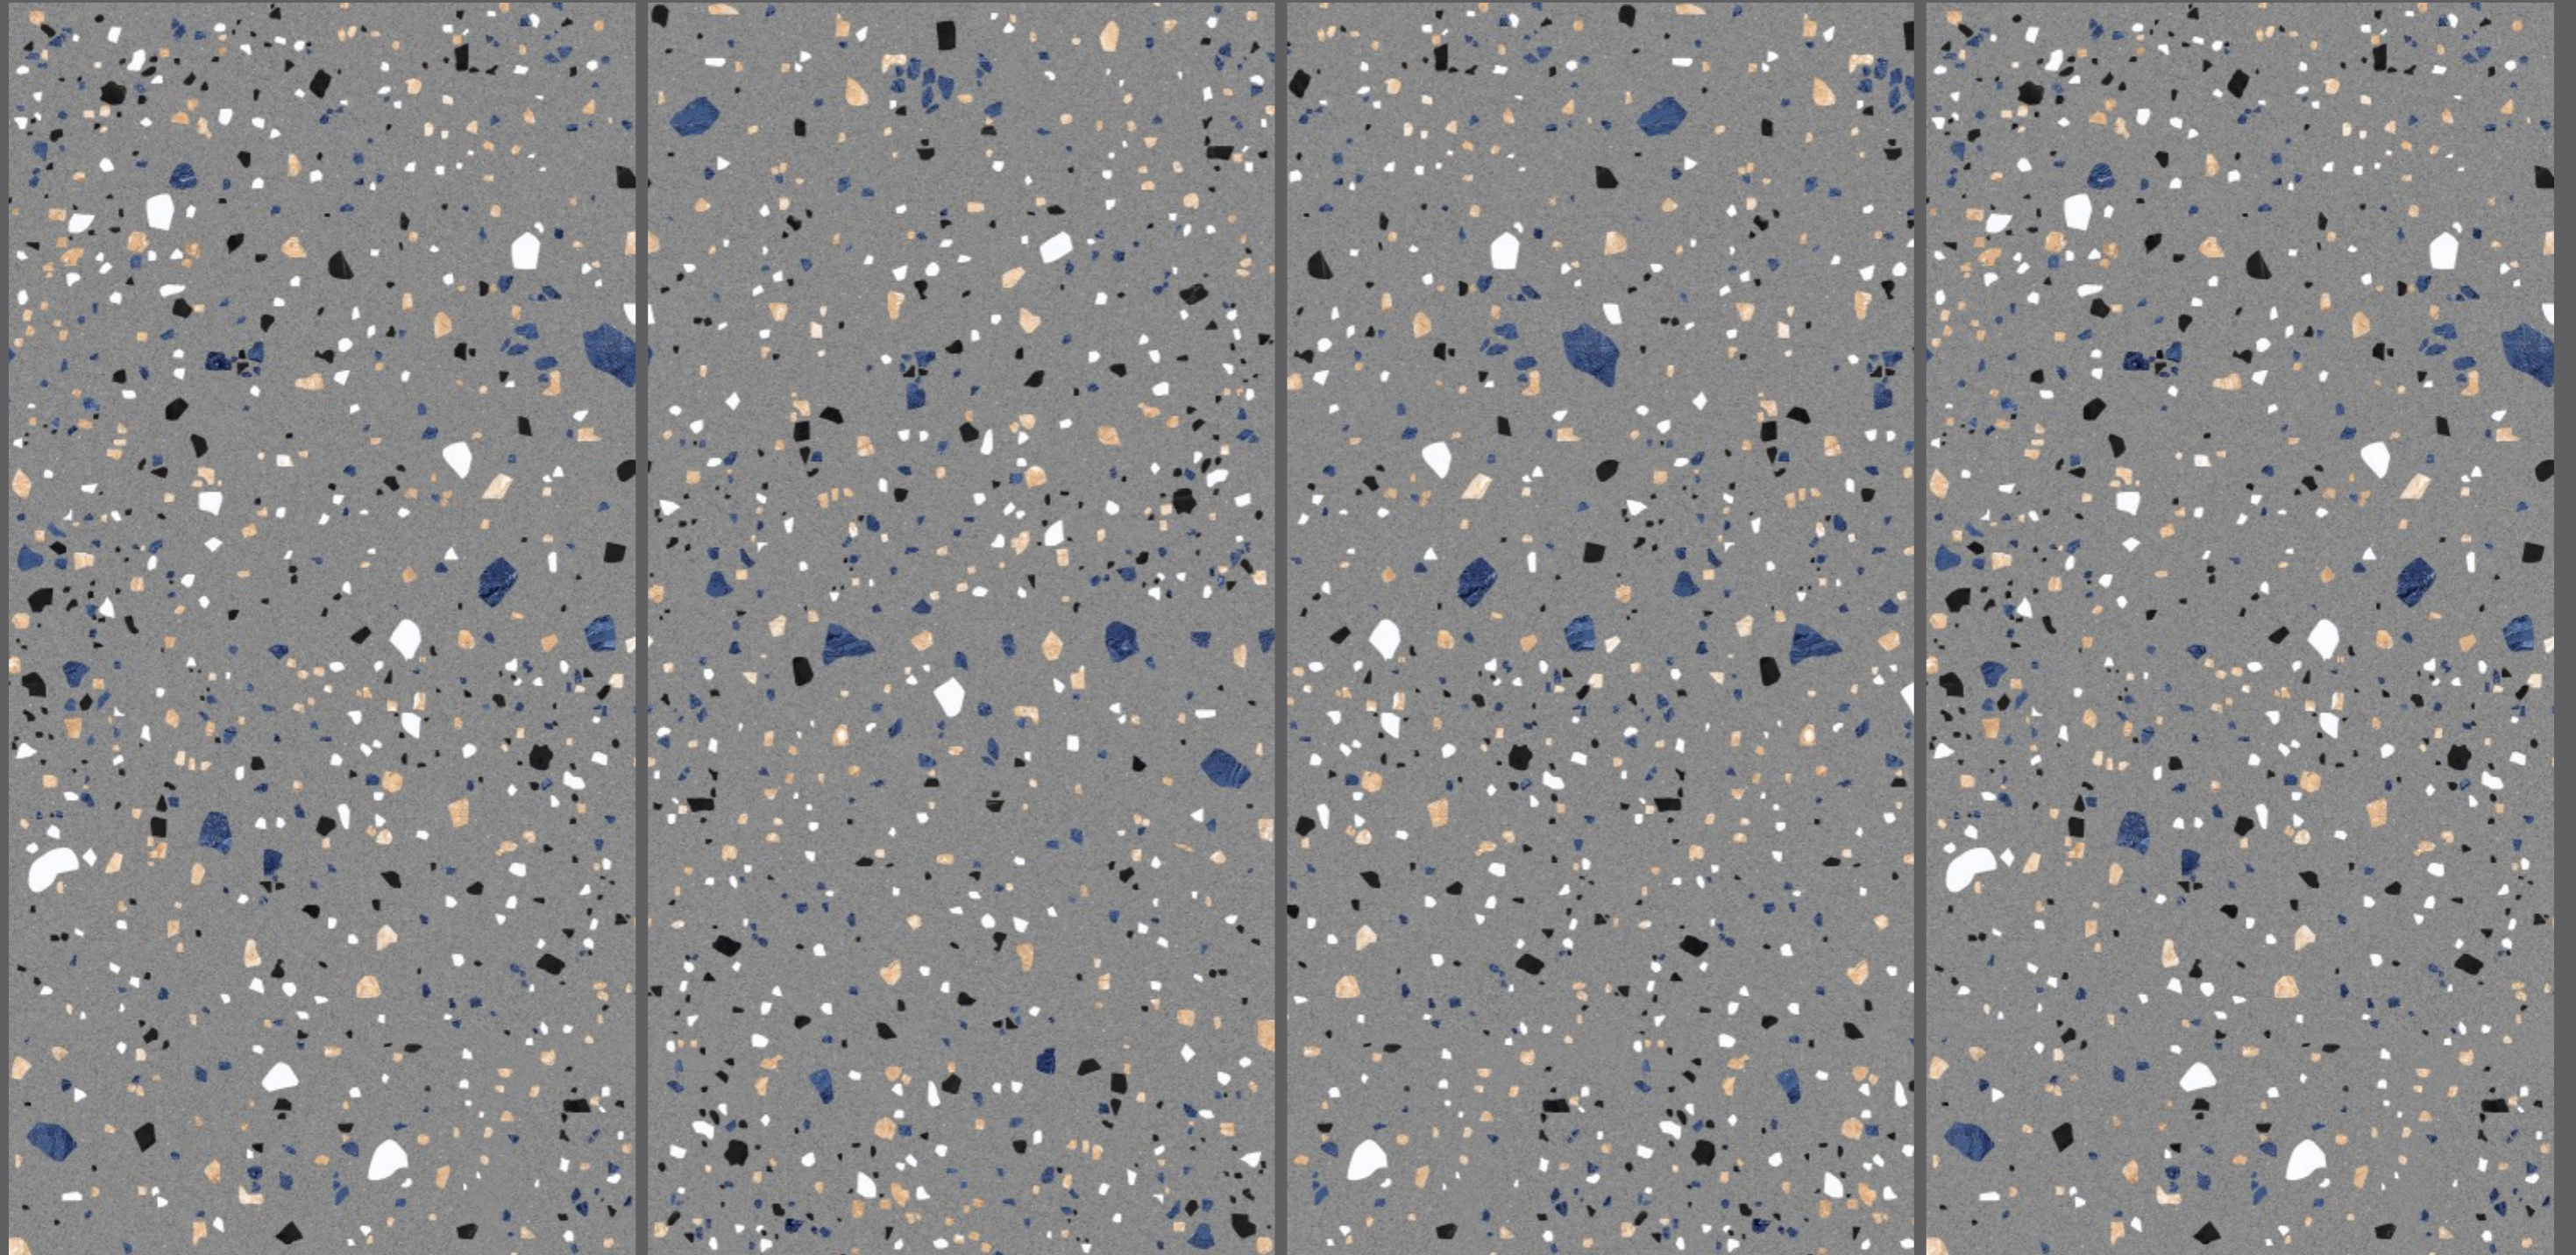

SERIES  
POLISH/ MATT/CARVING

Random  
03

TZ 2001

TZ 2002

TZ 2002

SIZE  
600x  
1200MM

SERIES  
POLISH/ MATT/CARVING

Random  
03