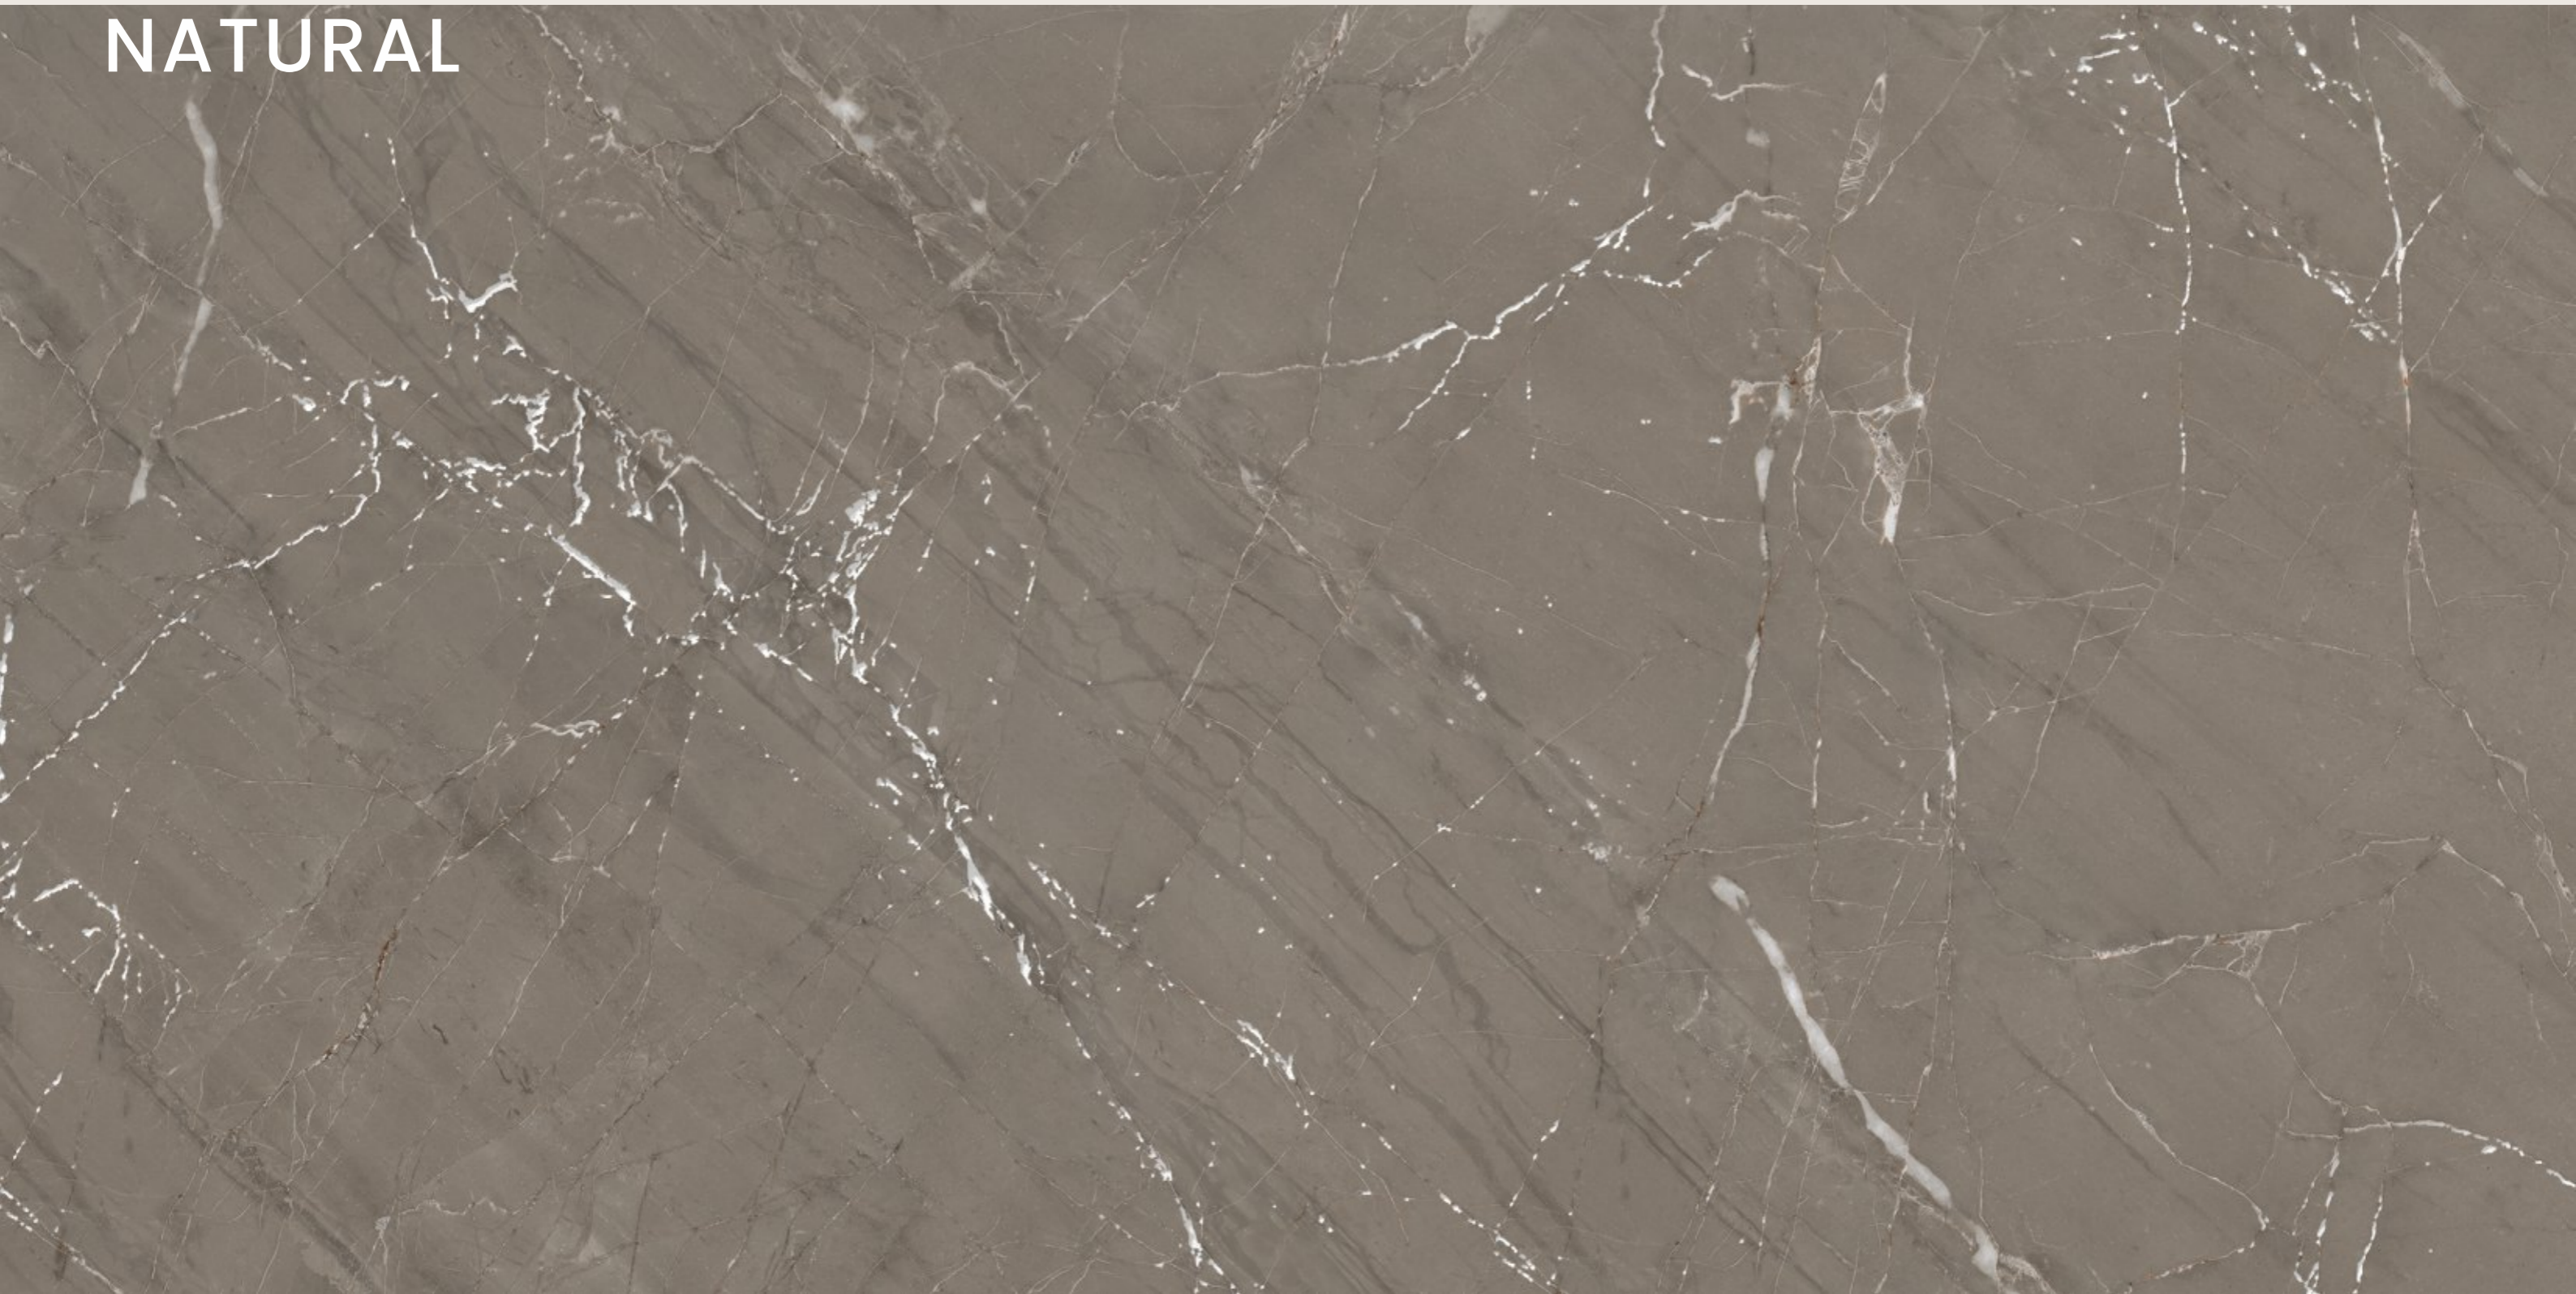

VITRUM
NATURAL