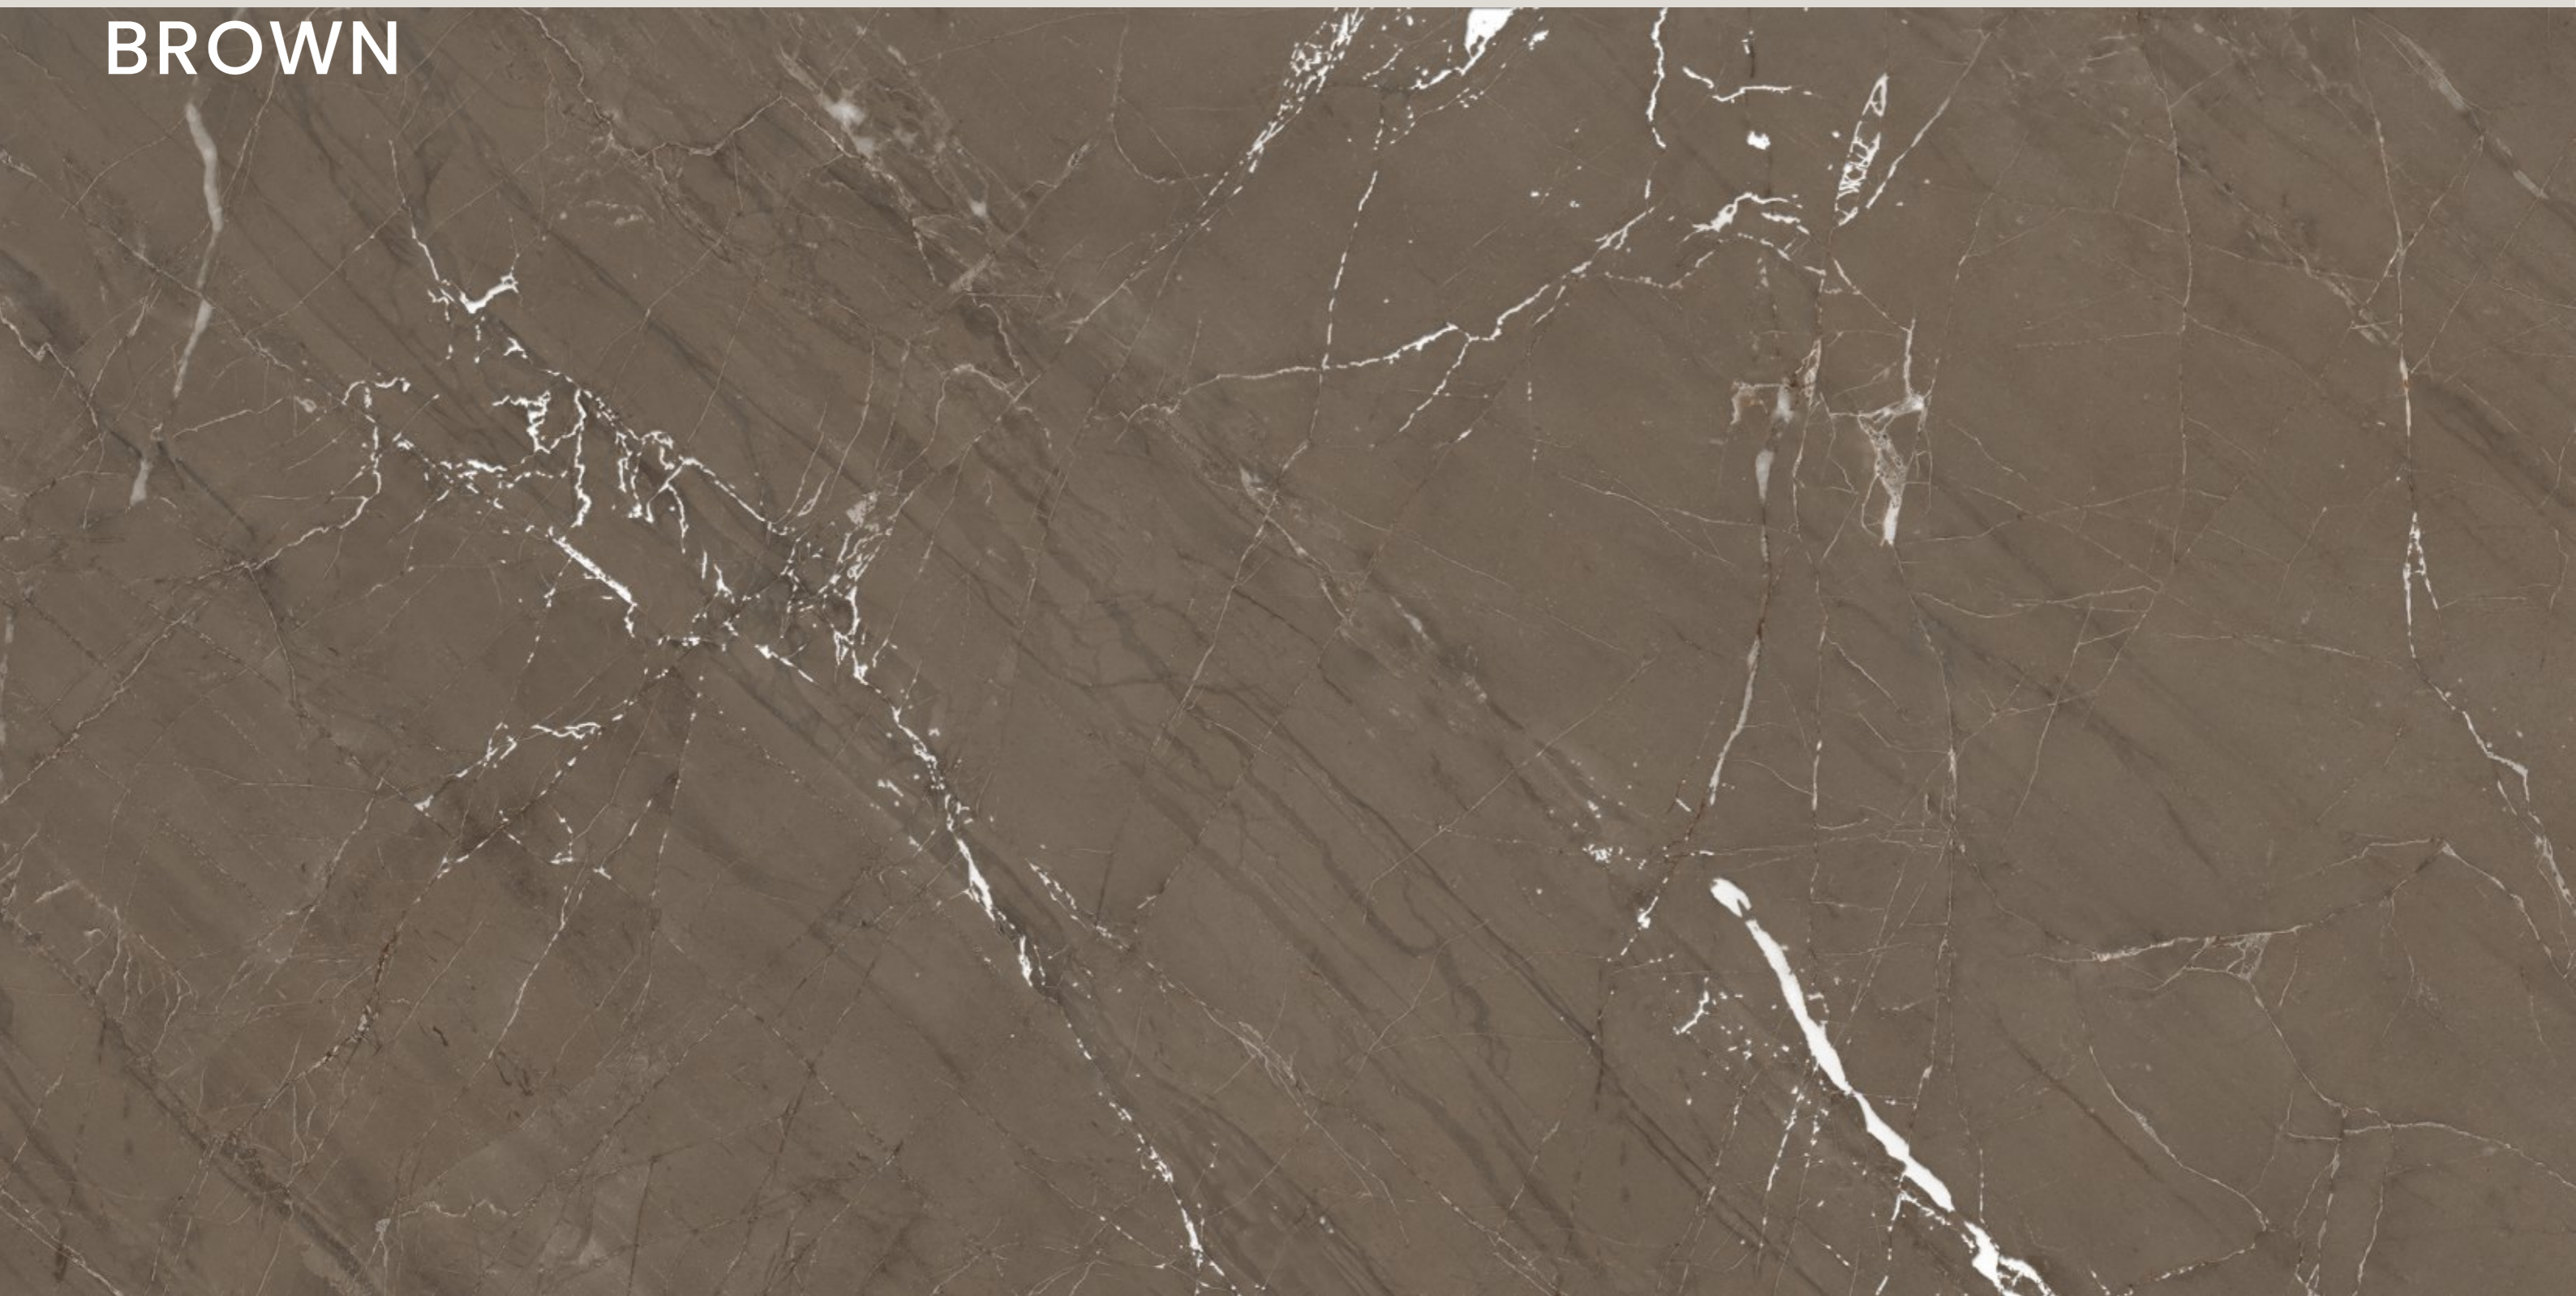

**VITRUM
BROWN**