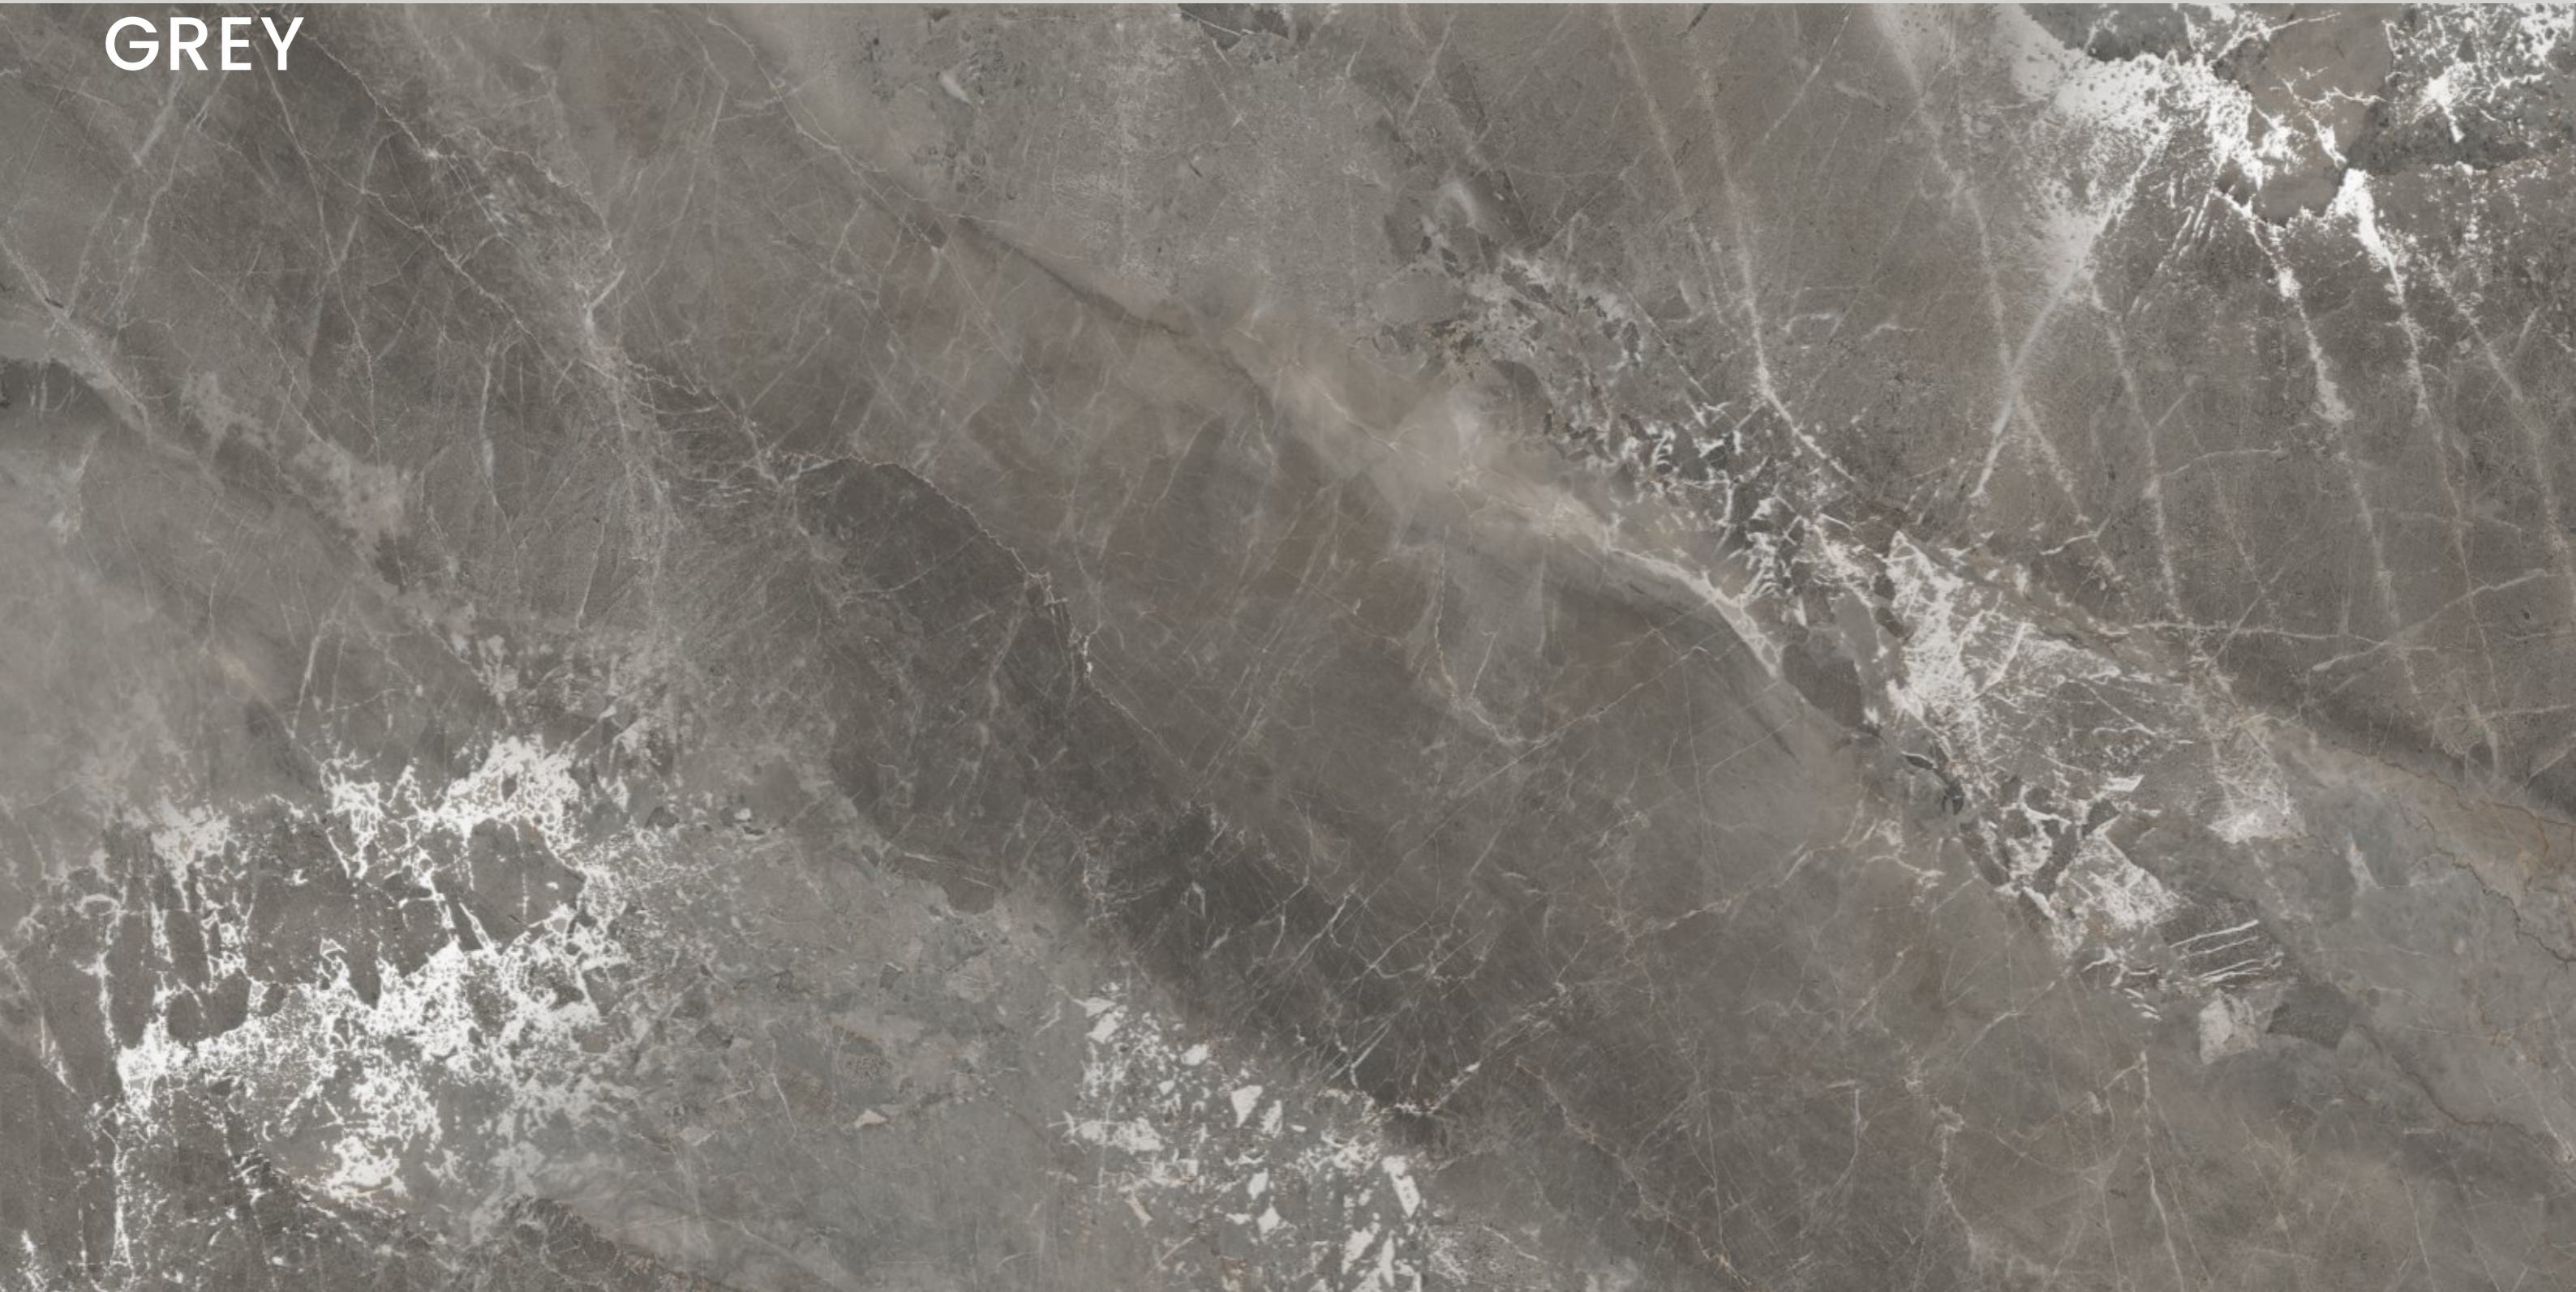

TWISTER
GREY