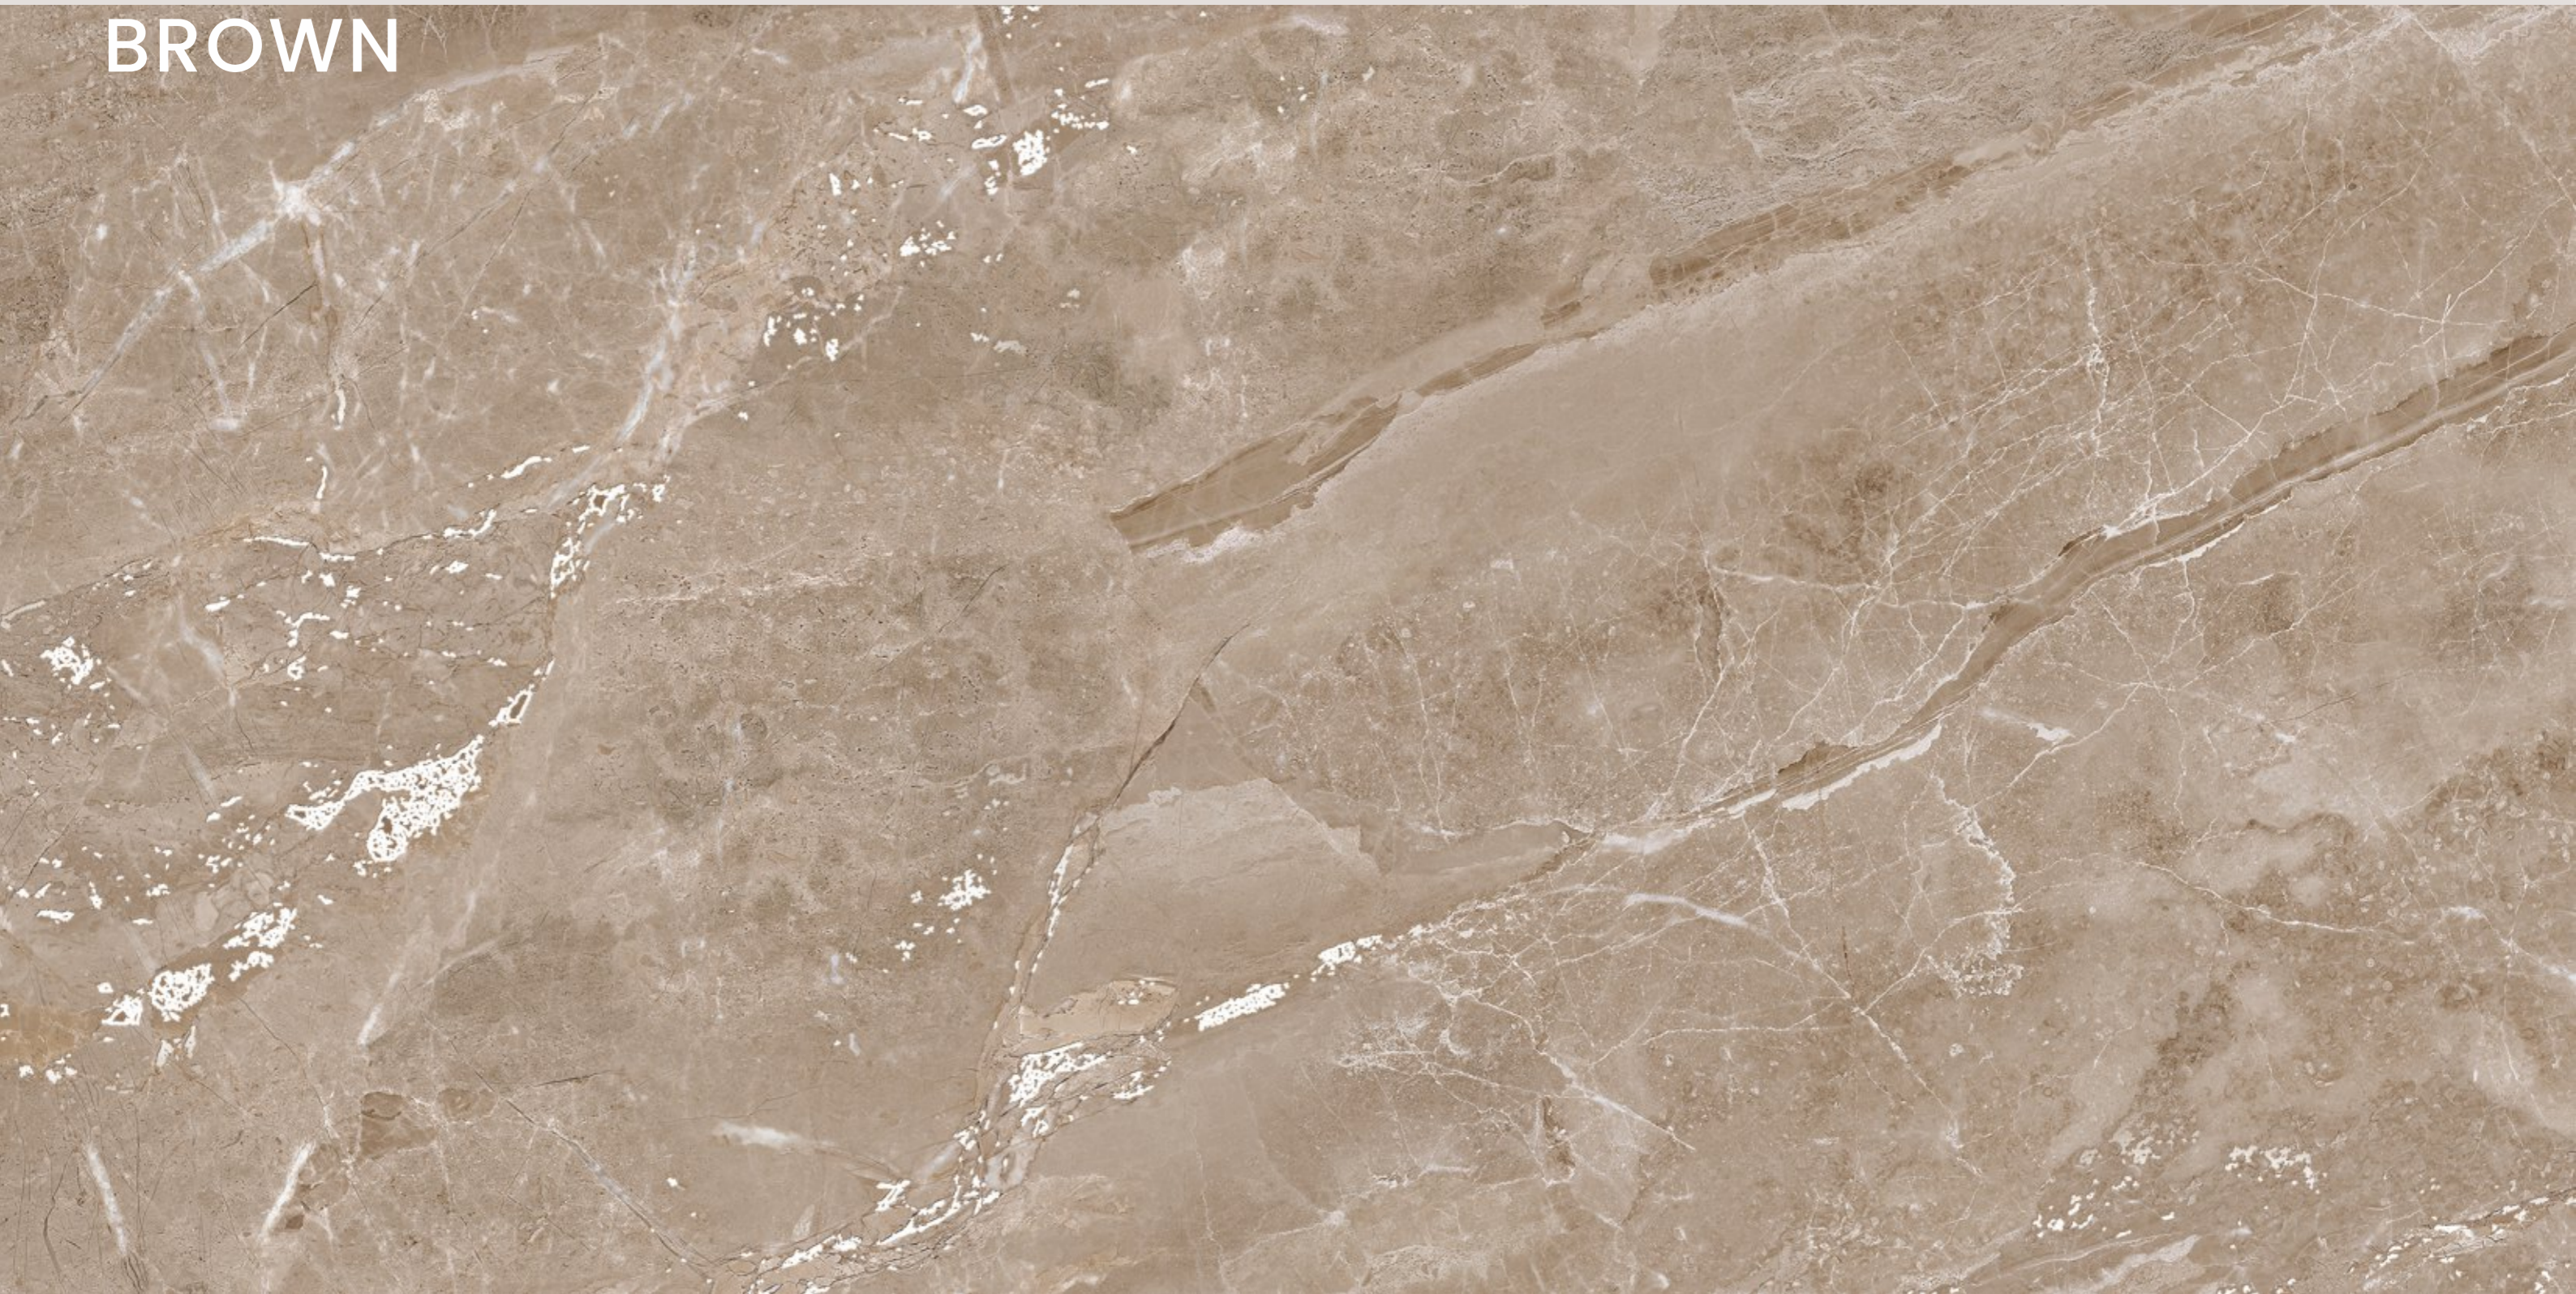

FUSION
BROWN