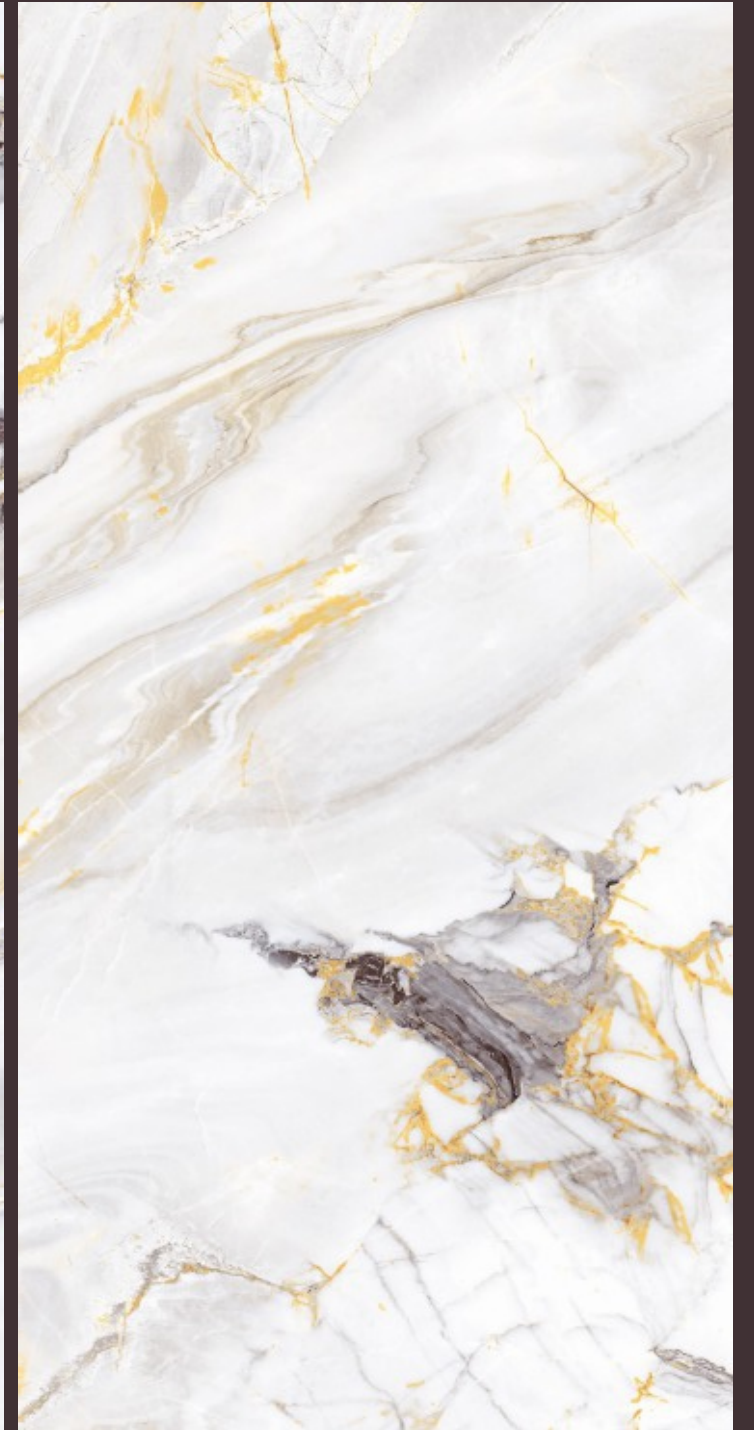

Random
05

GLESHIRE WHITE

**GLESHIRE
YELLOW**

GLESHIRE YELLOW

SIZE
600x
1200MM

Series
GLOSSY

Random
05

GLESHIRE YELLOW