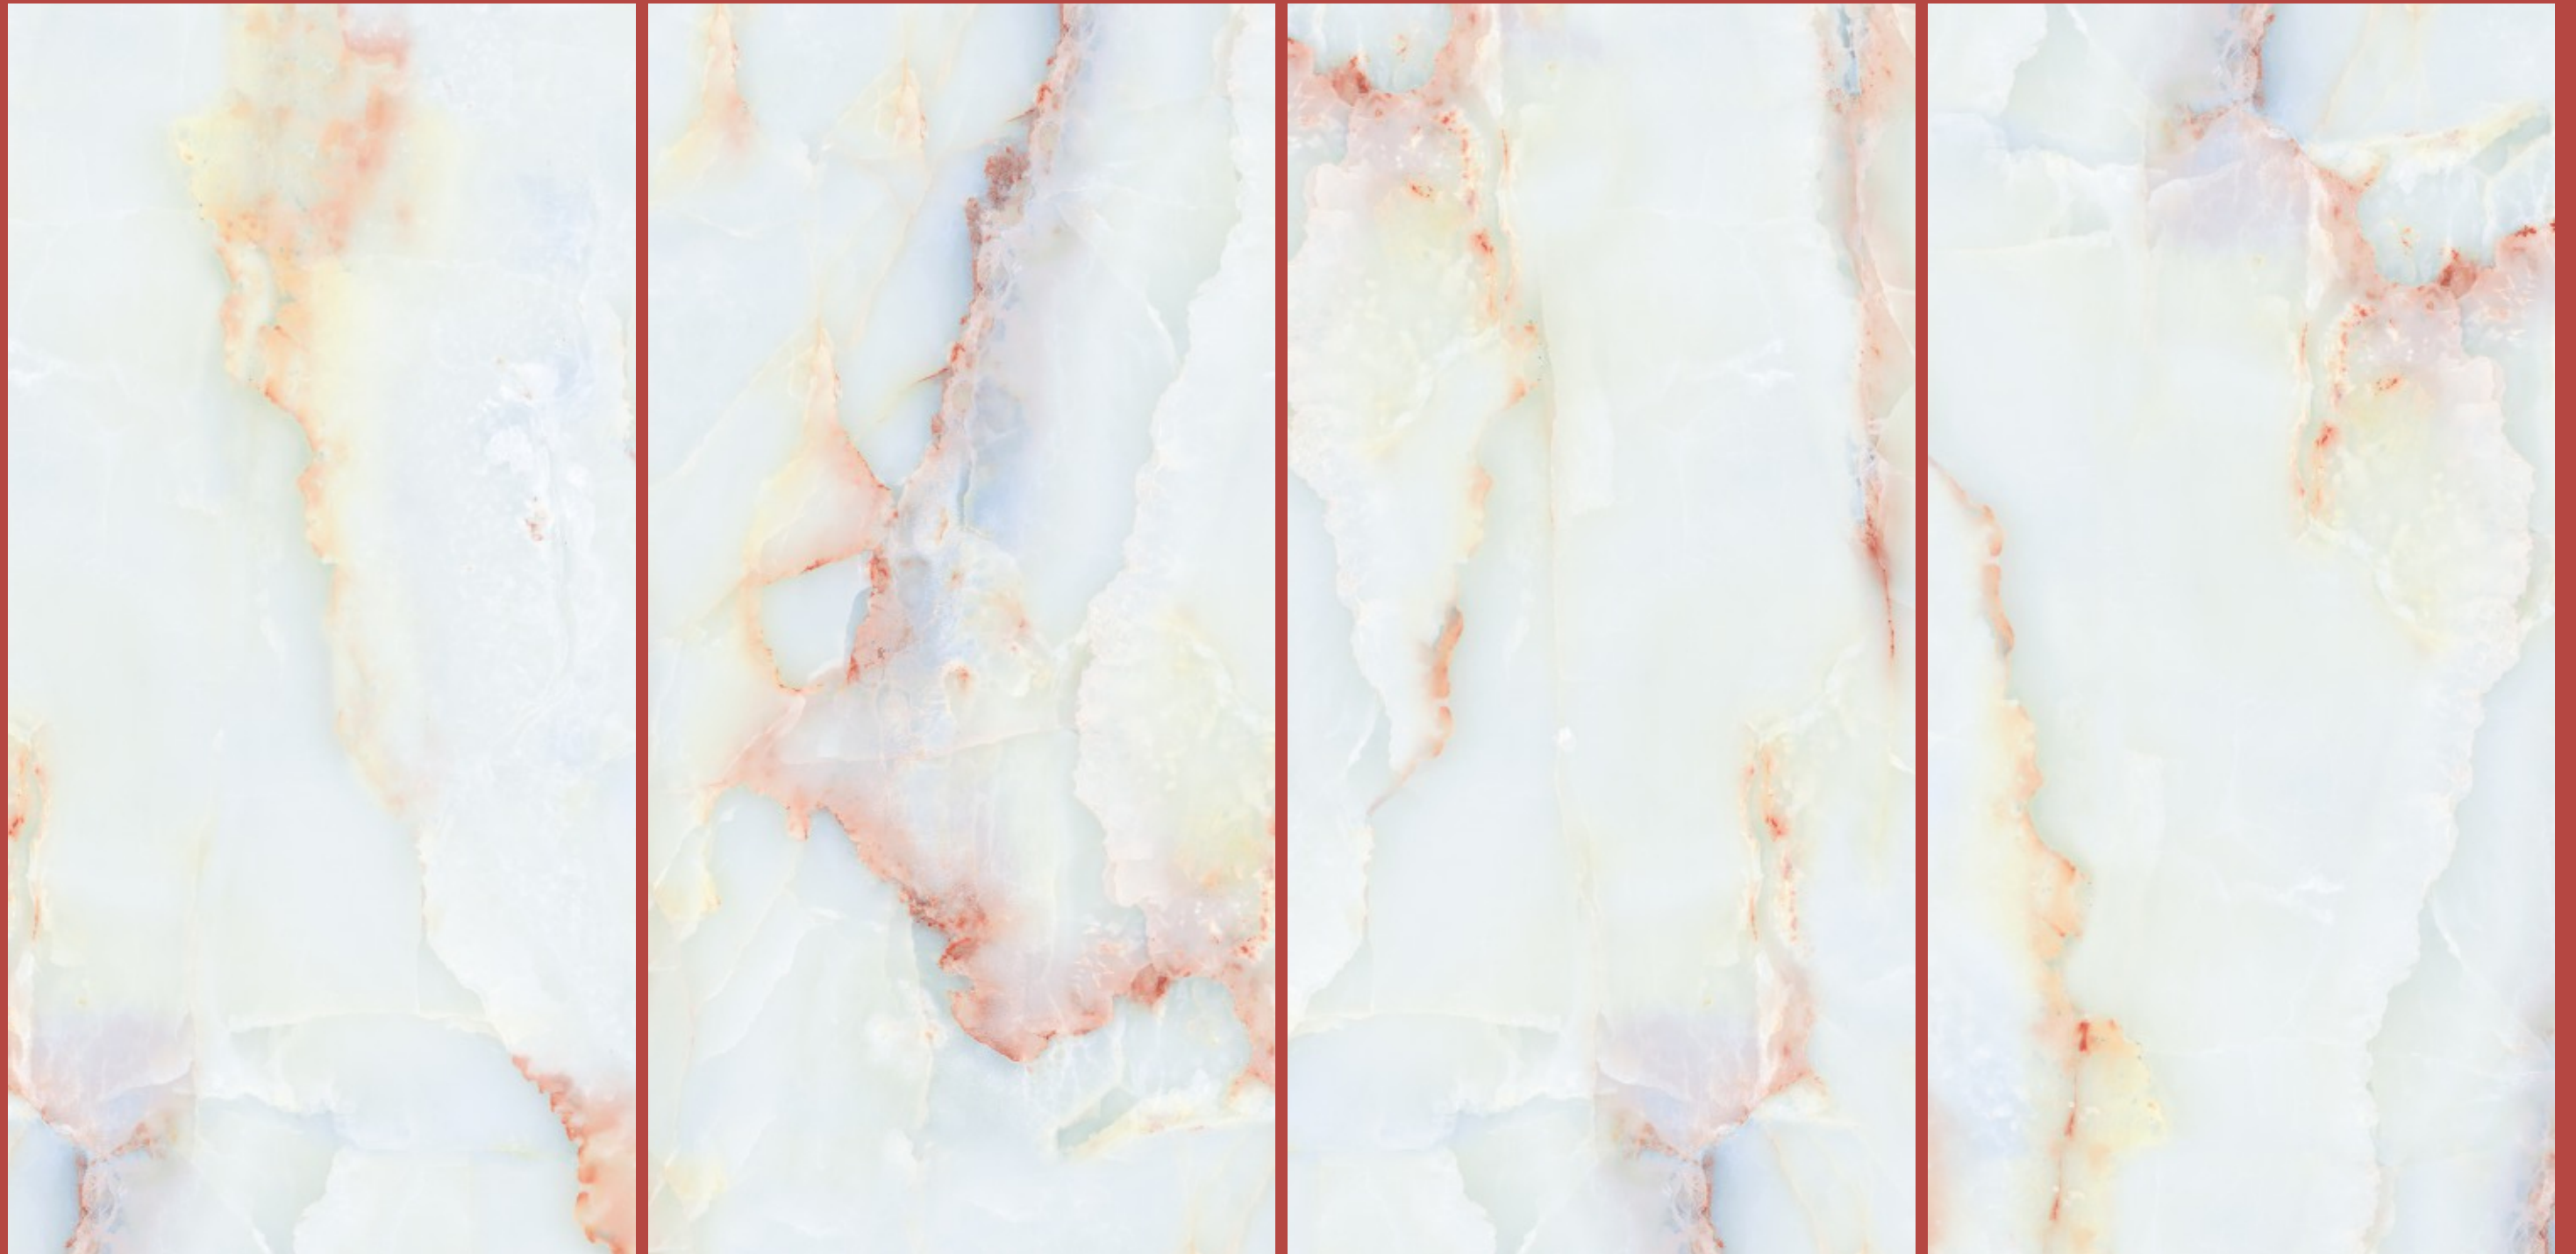

FLORIDA RAINBOW

SIZE
600x
1200MM

Series
GLOSSY

Random
04