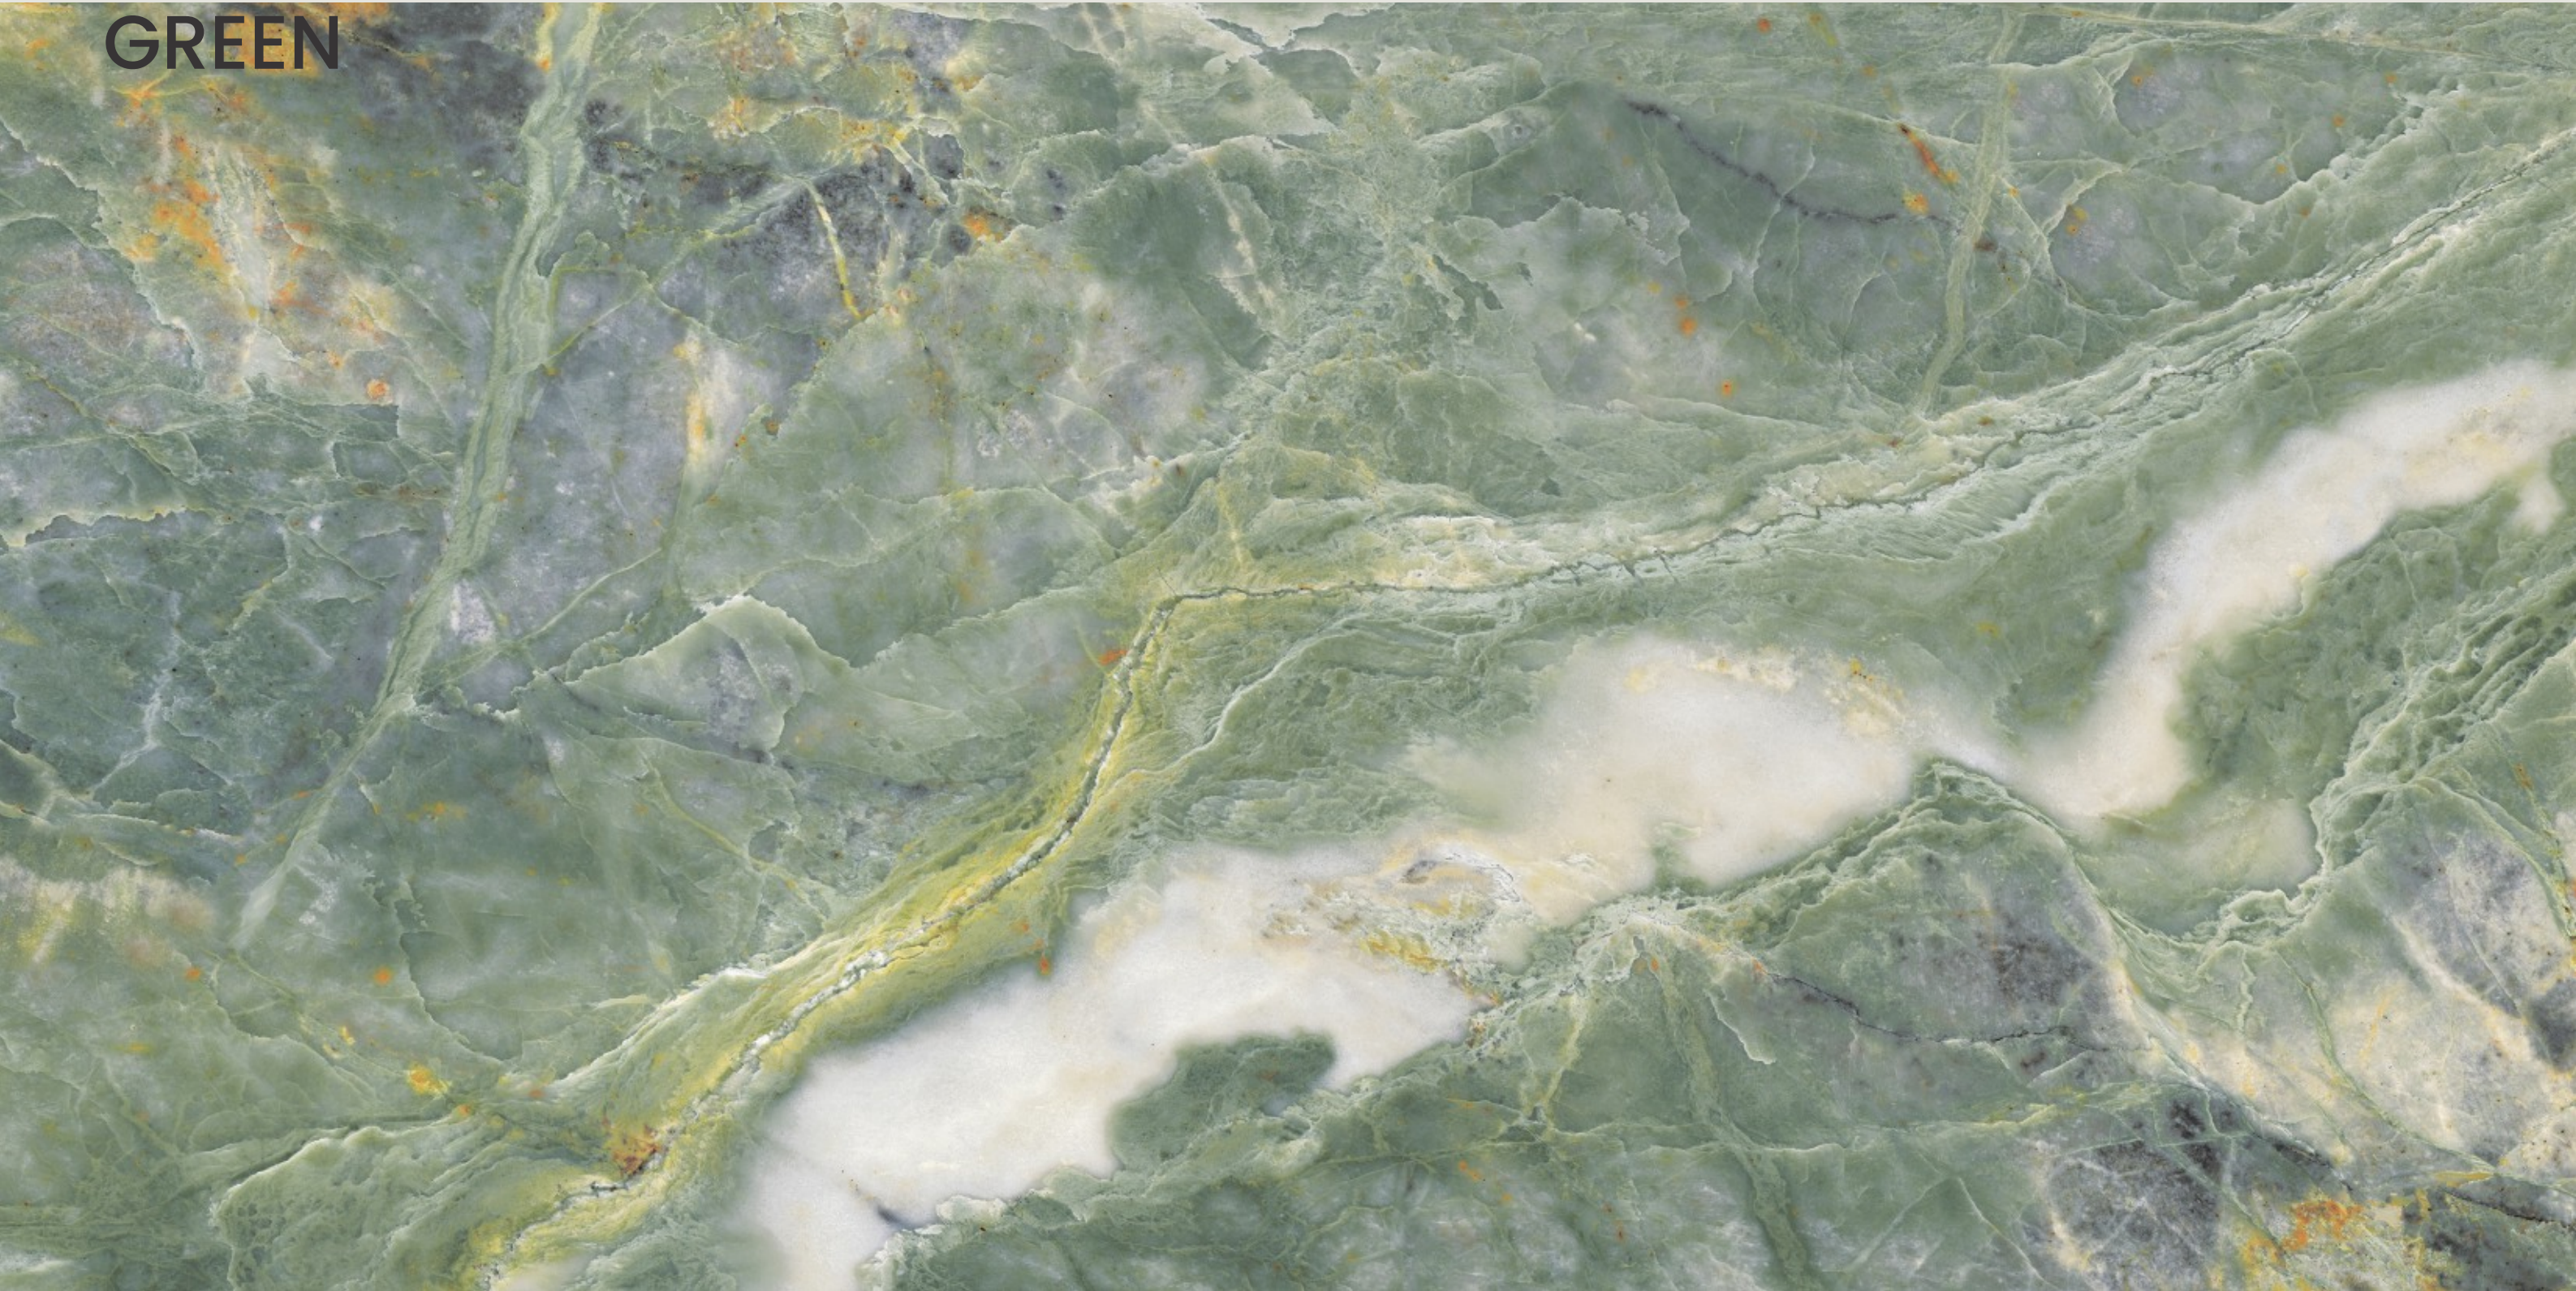

AMAZONITE AQUA

SIZE
600x
1200MM

Series
GLOSSY

Random
04

AMAZONITE AQUA

**AMAZONITE
GREEN**

AMAZONITE GREEN

SIZE
600x
1200MM