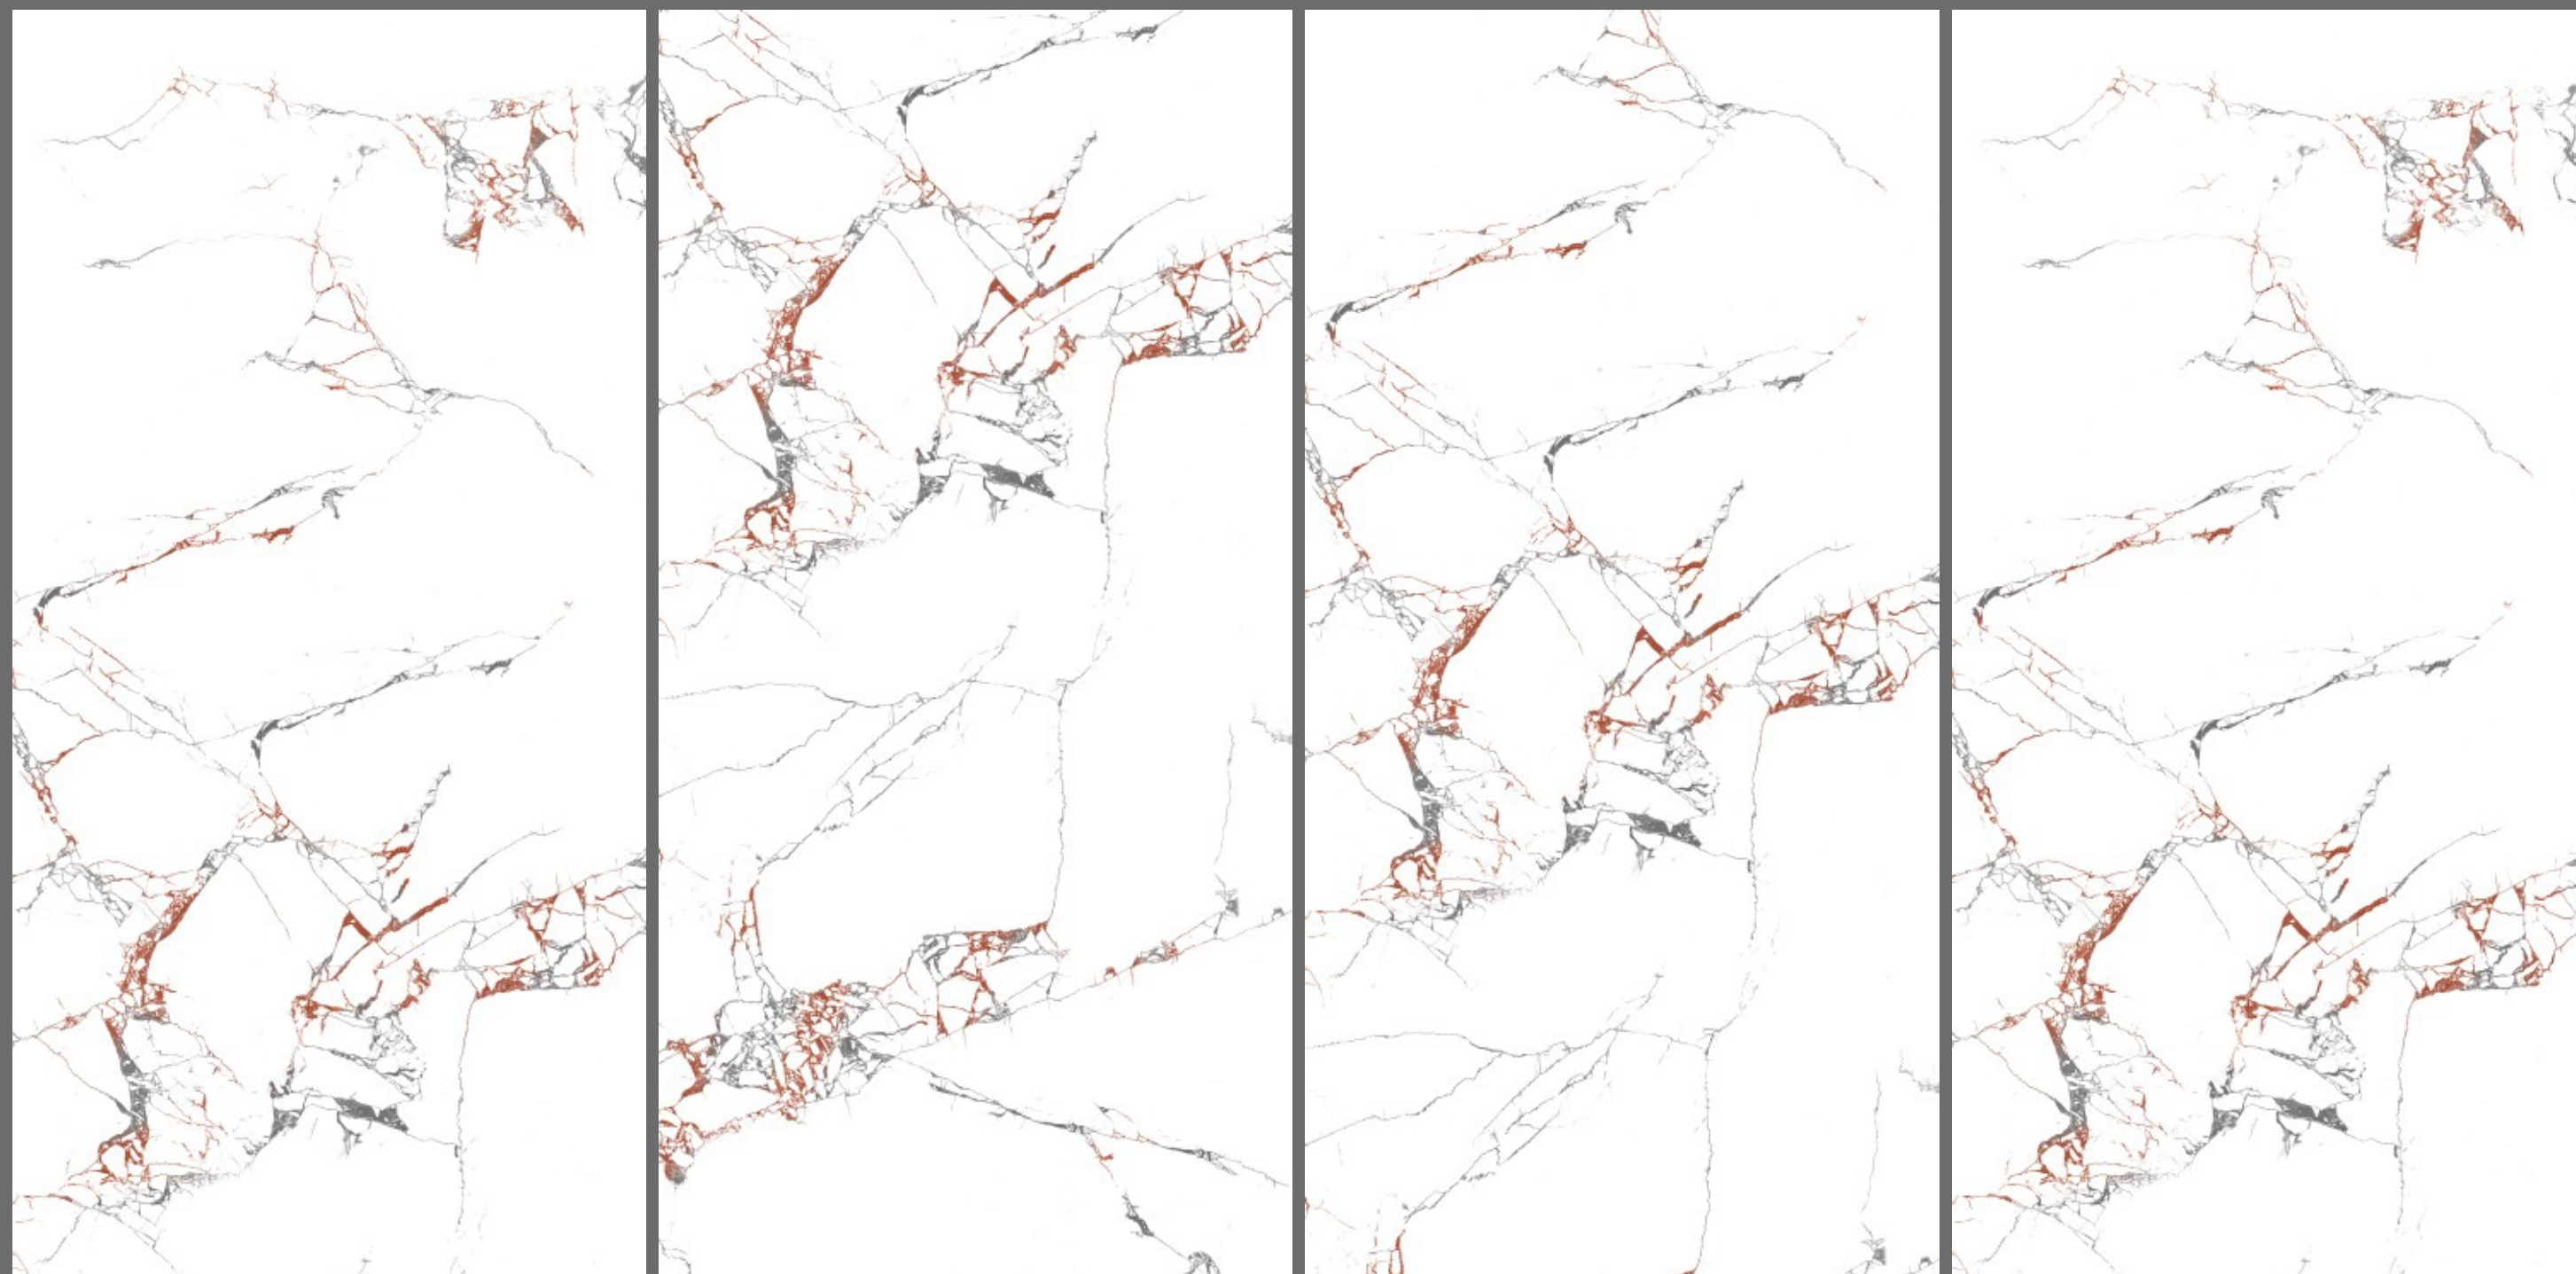

1027

SIZE
600x
1200MM

Series
GLOSSY

Random
03