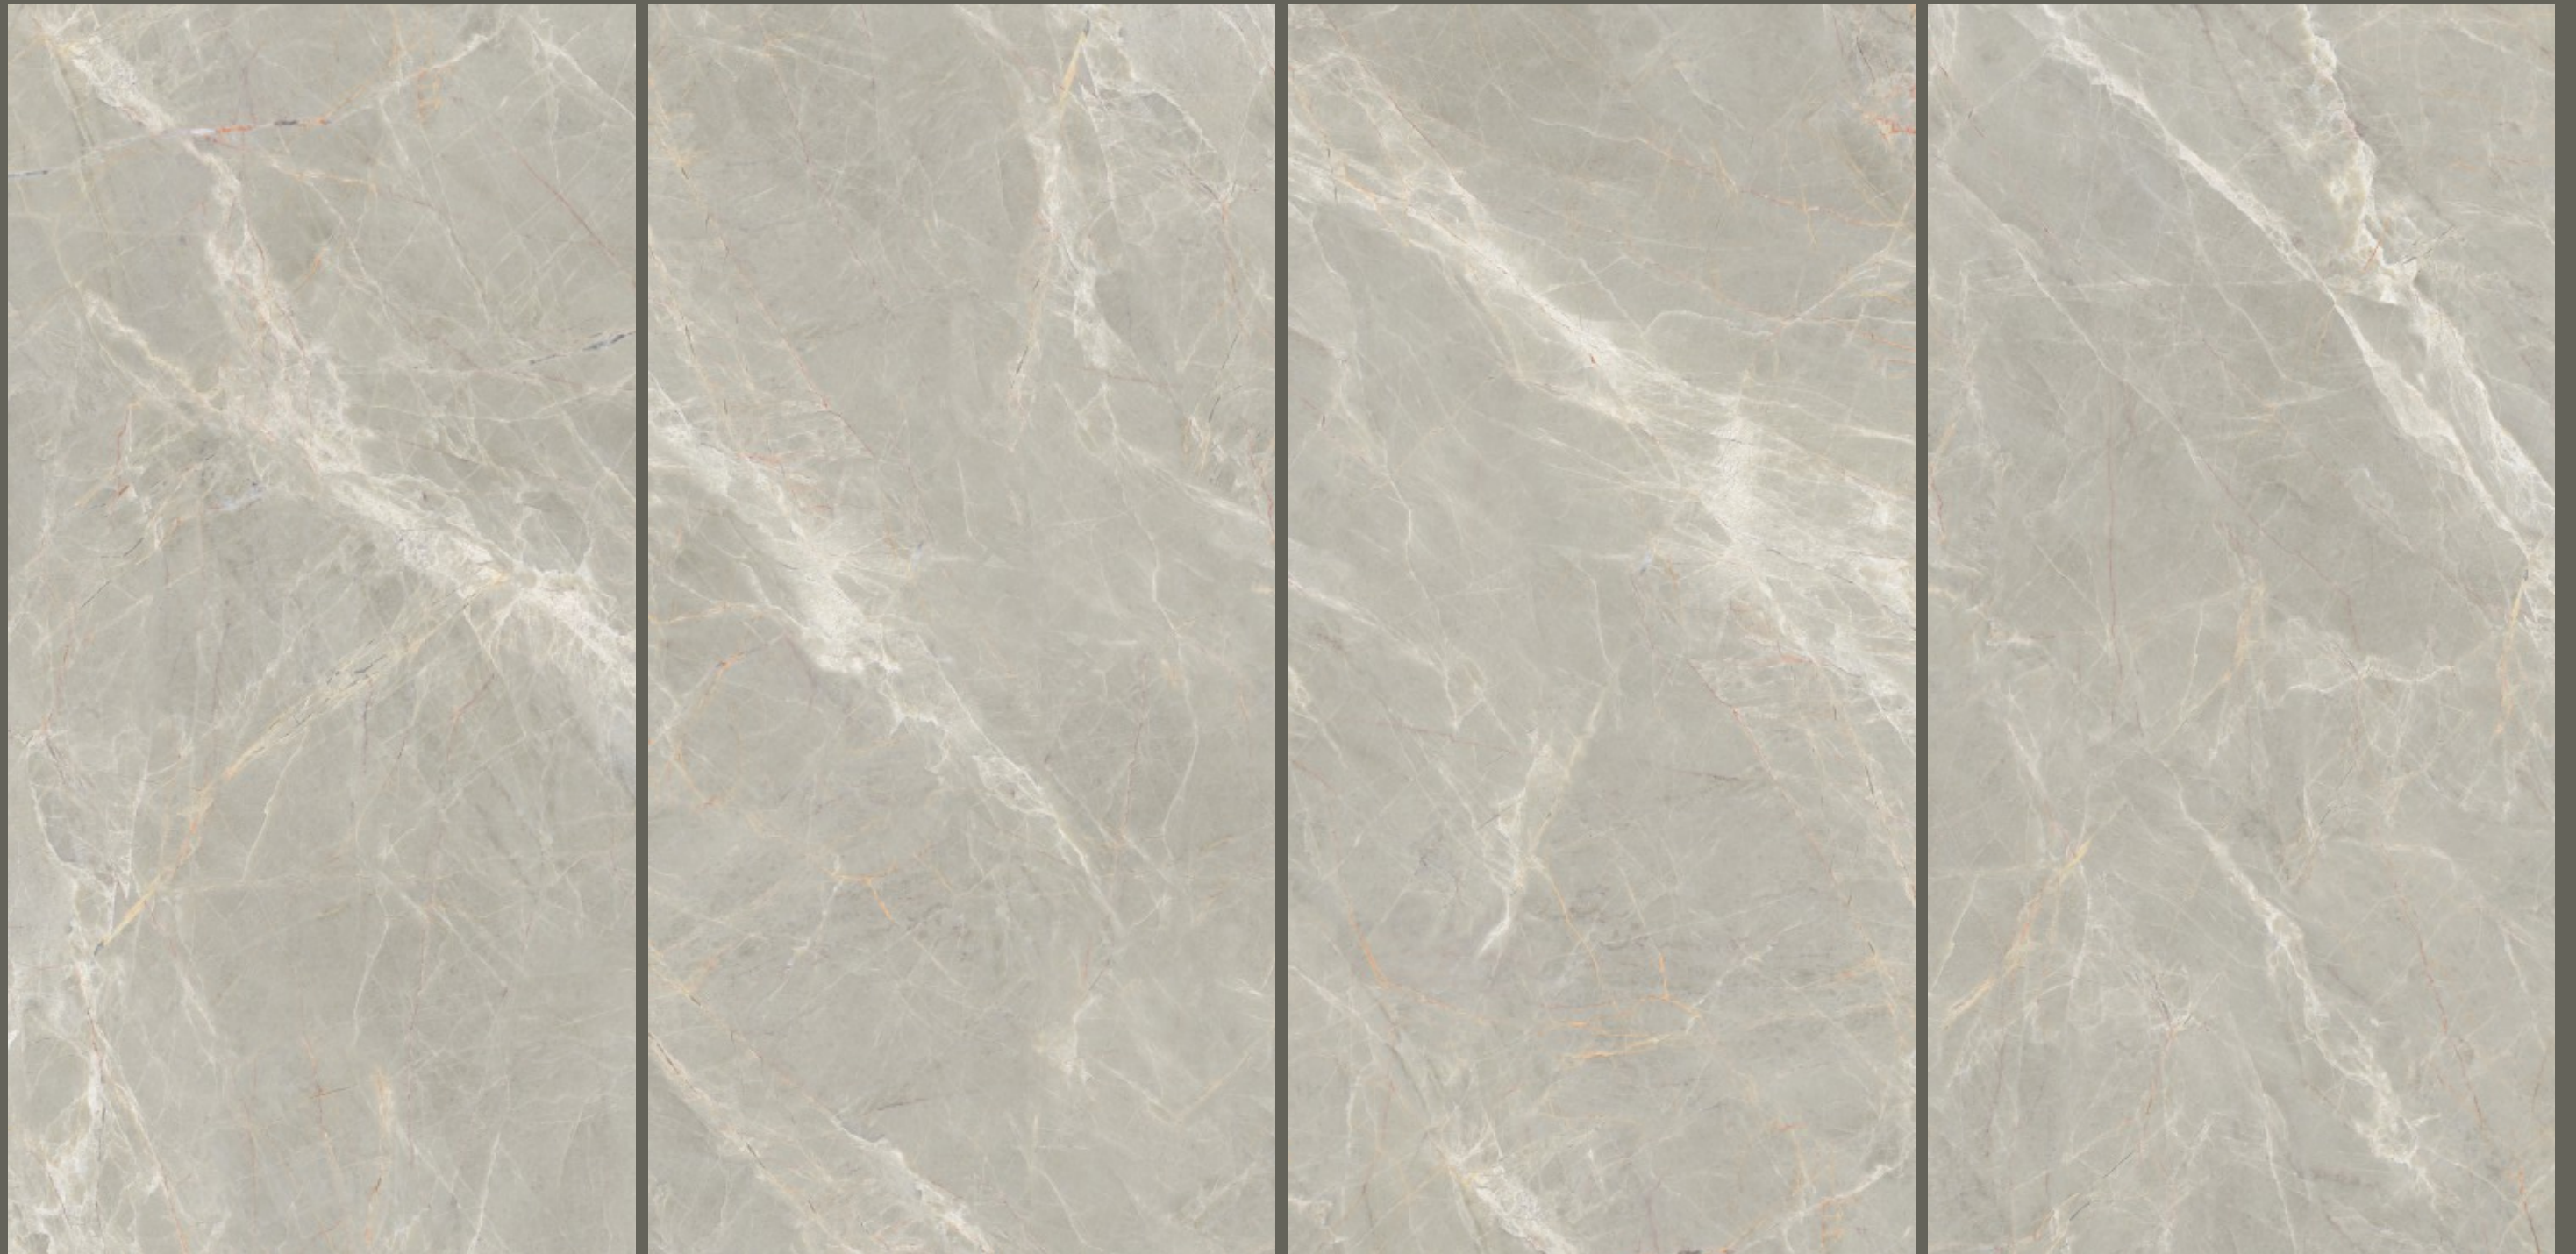

PIATRA PISTACHIO

SIZE
600x
1200MM

Series
GLOSSY

Random
04