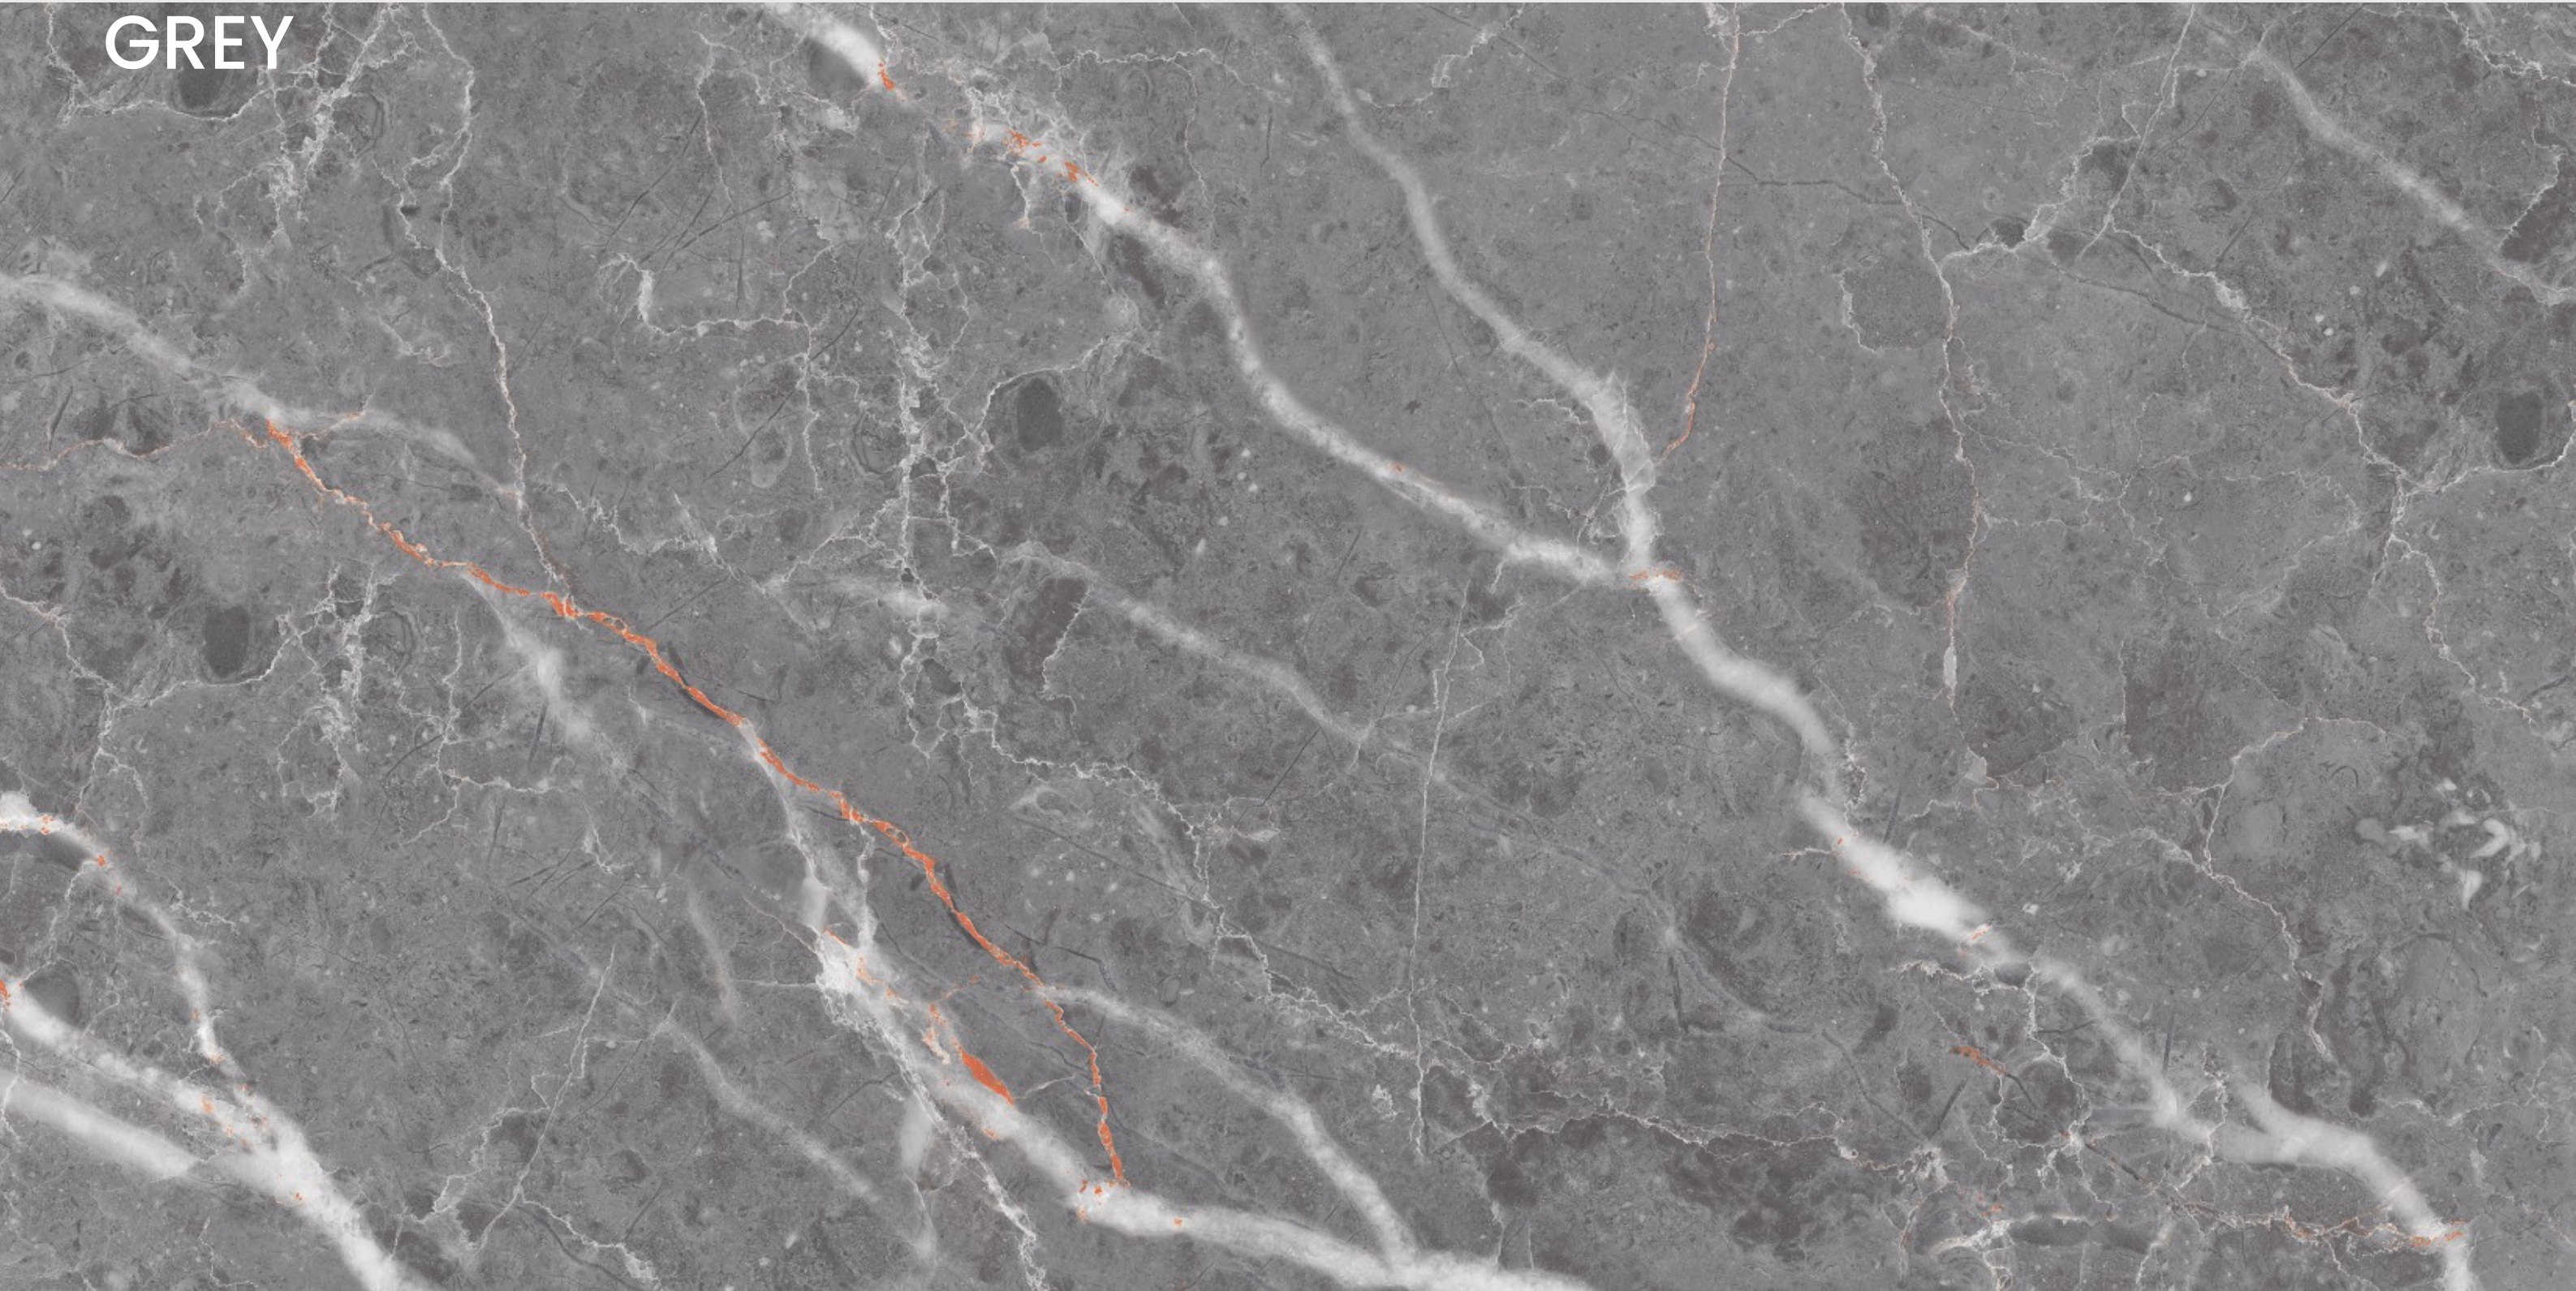

HIMALAYAN
AQUA

HIMALAYAN AQUA

SIZE
600x
1200MM

Series
GLOSSY

Random
04

HIMALAYAN AQUA

**LAVA
GREY**

LAVA GREY