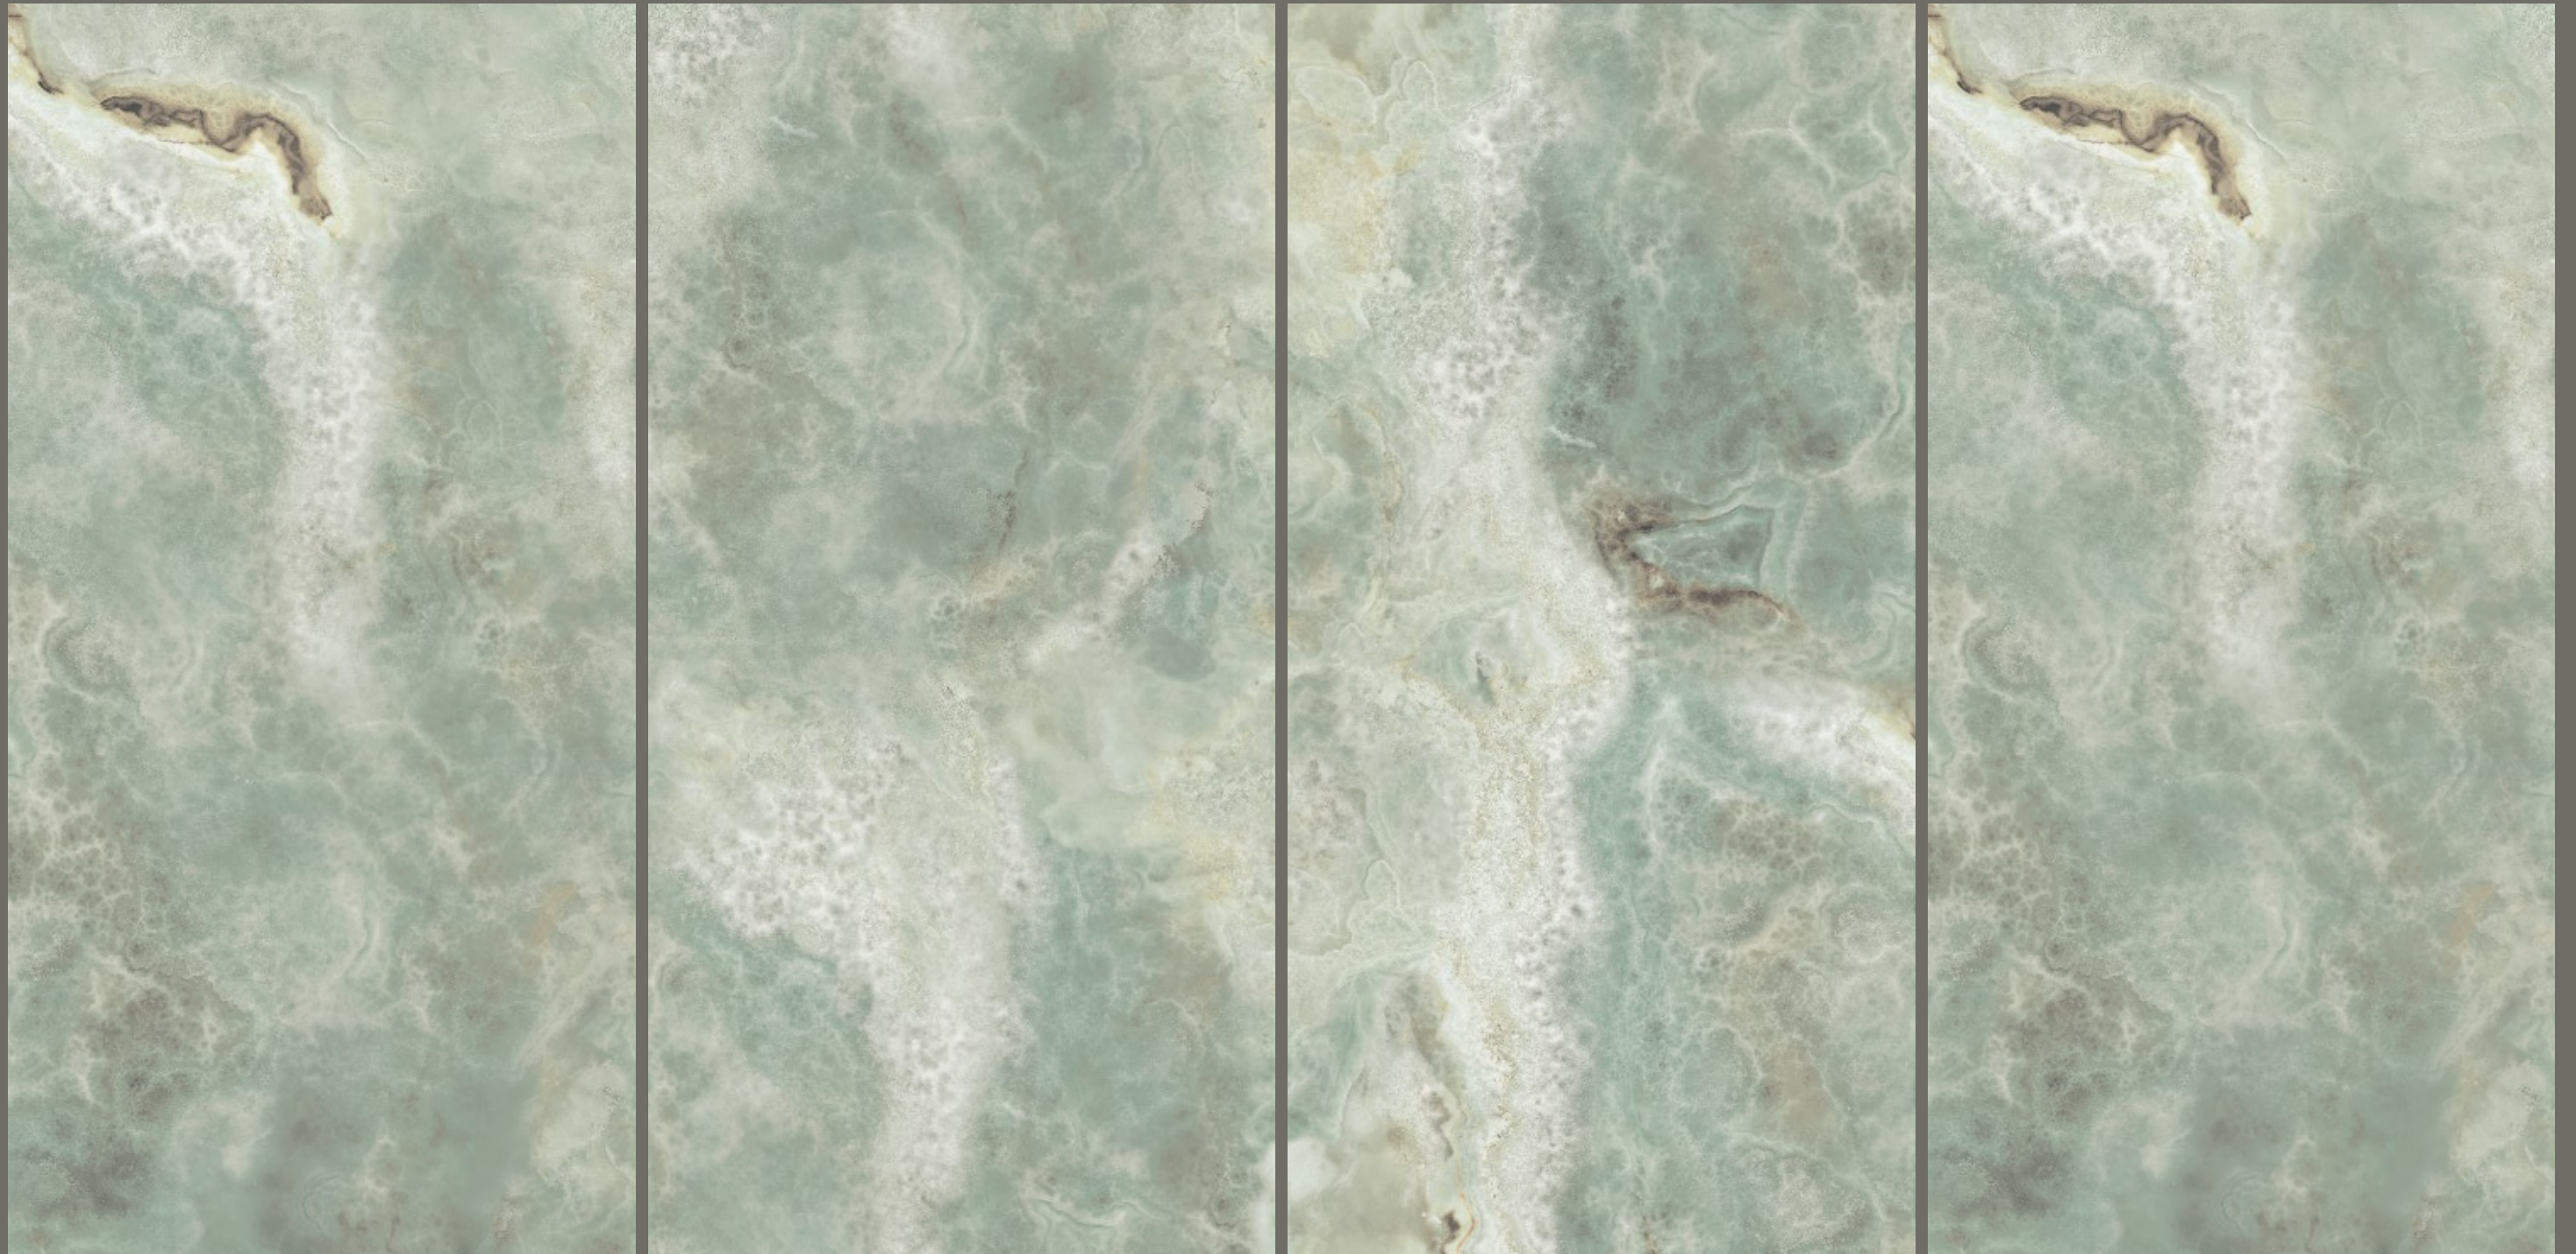

DALLAS TEAL

SIZE
600x
1200MM

Series
GLOSSY

Random
03