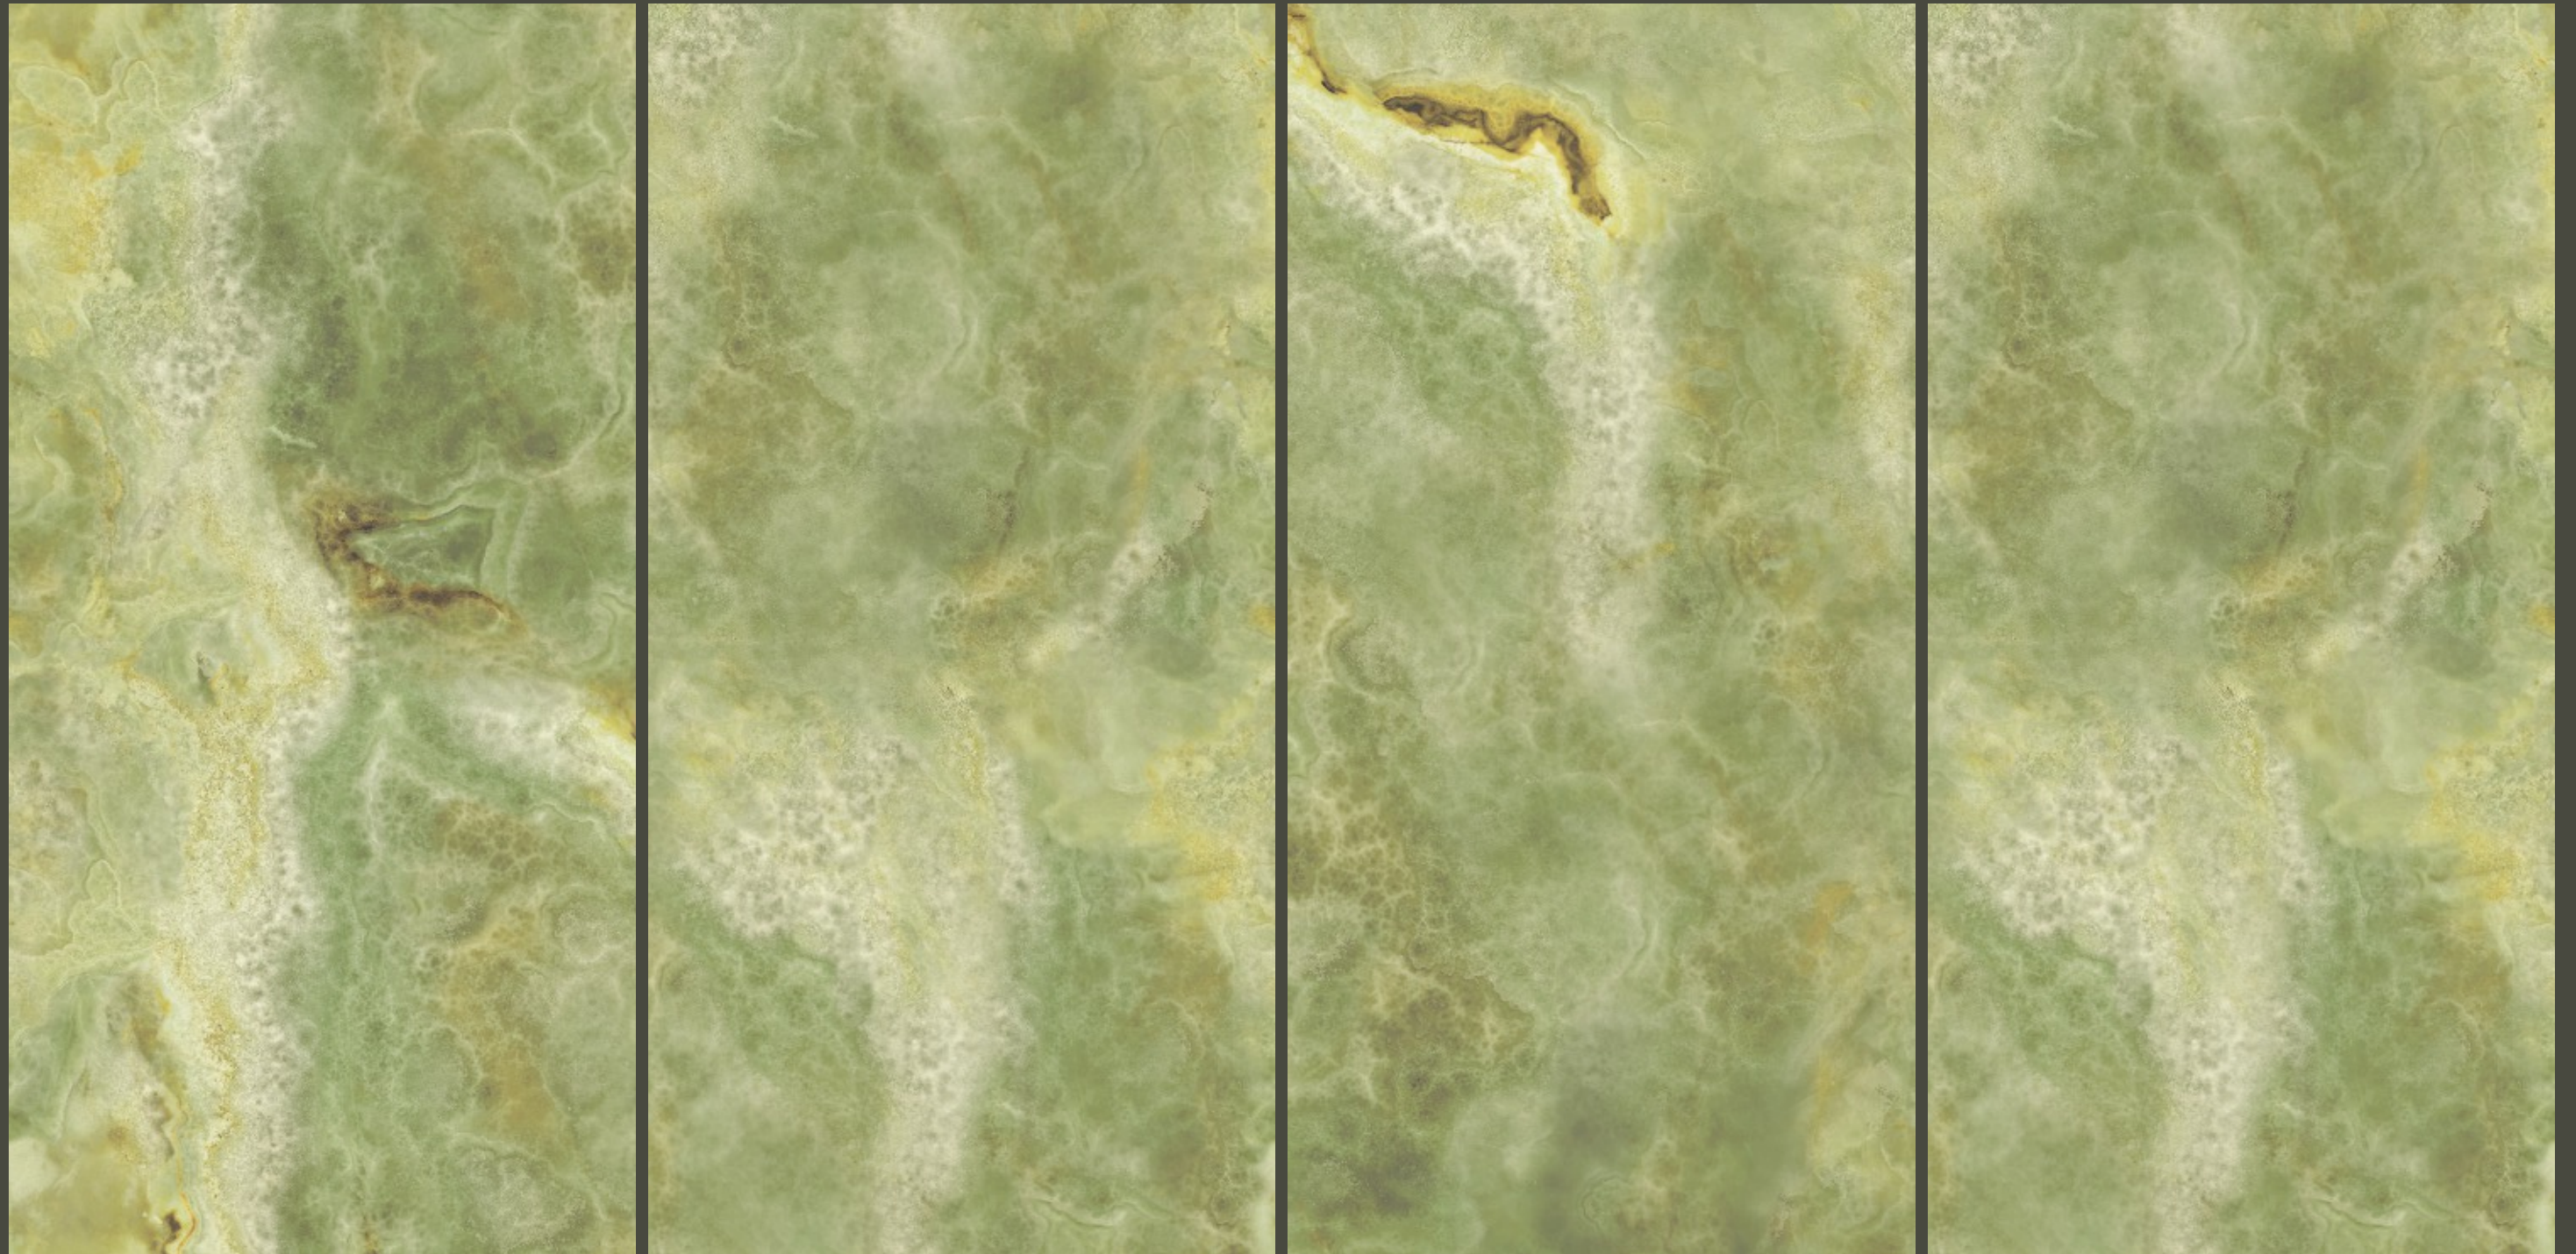

DALLAS GREEN

SIZE
600x
1200MM

Series
GLOSSY

Random
03