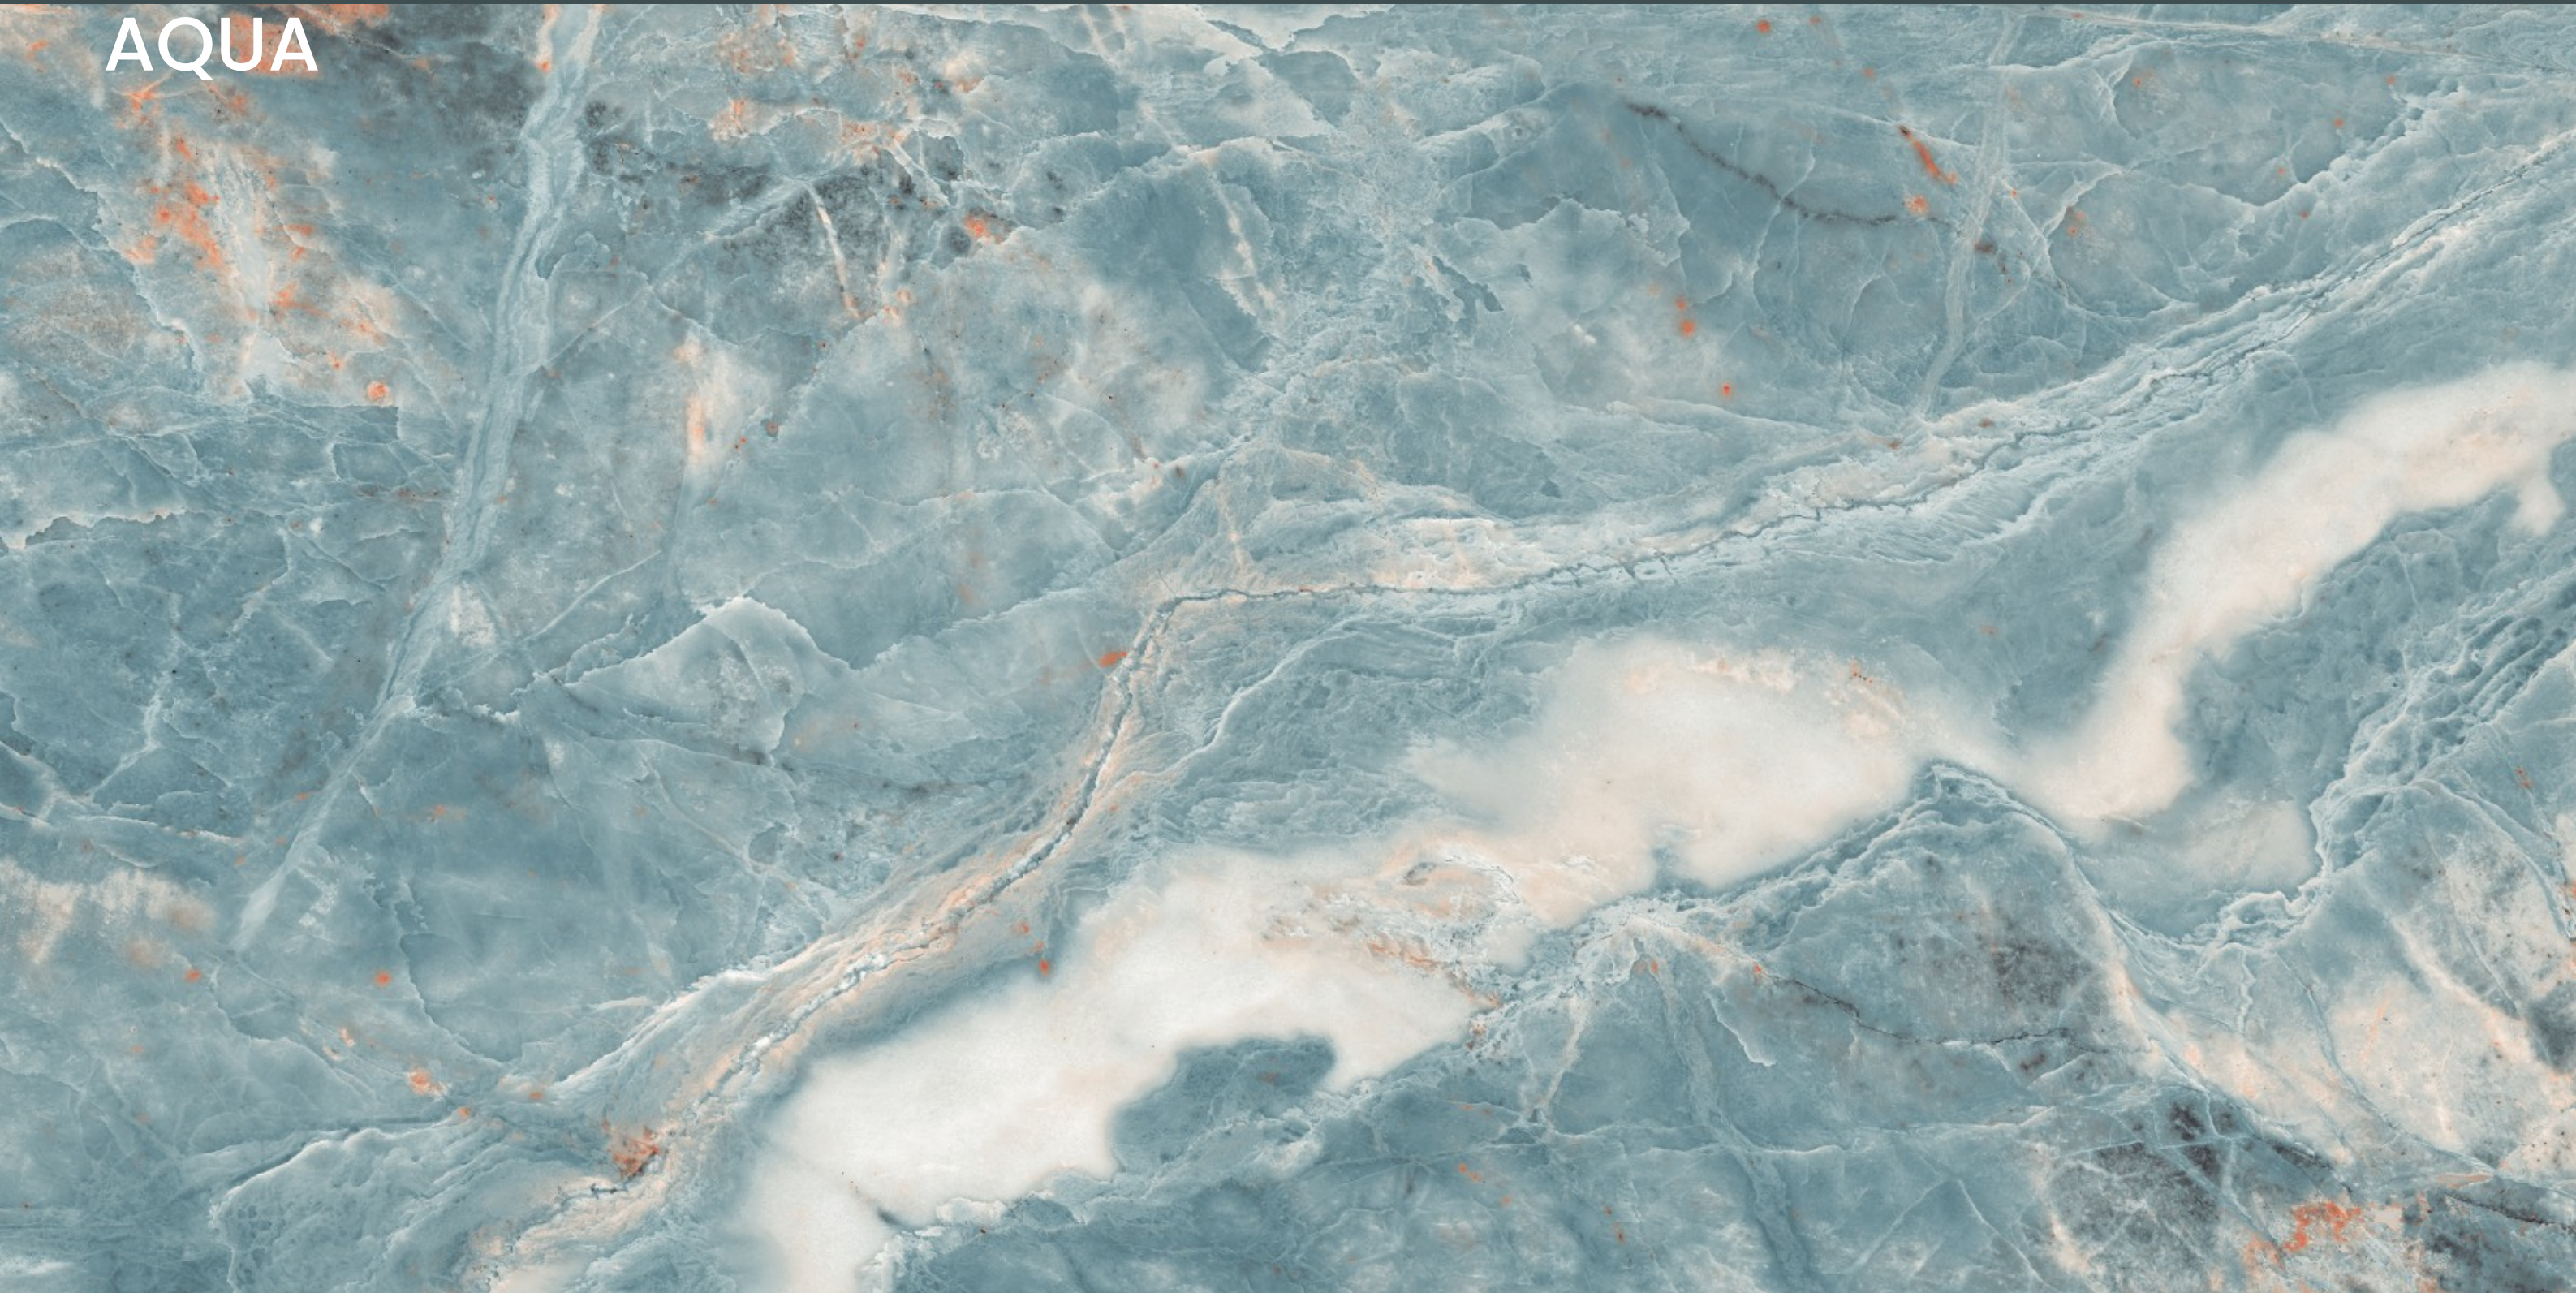

Low
Maintenance

ALCORA
RED

ALCORA RED

SIZE
600x
1200MM

Series
GLOSSY

Random
04

ALCORA RED

AMAZONITE
AQUA