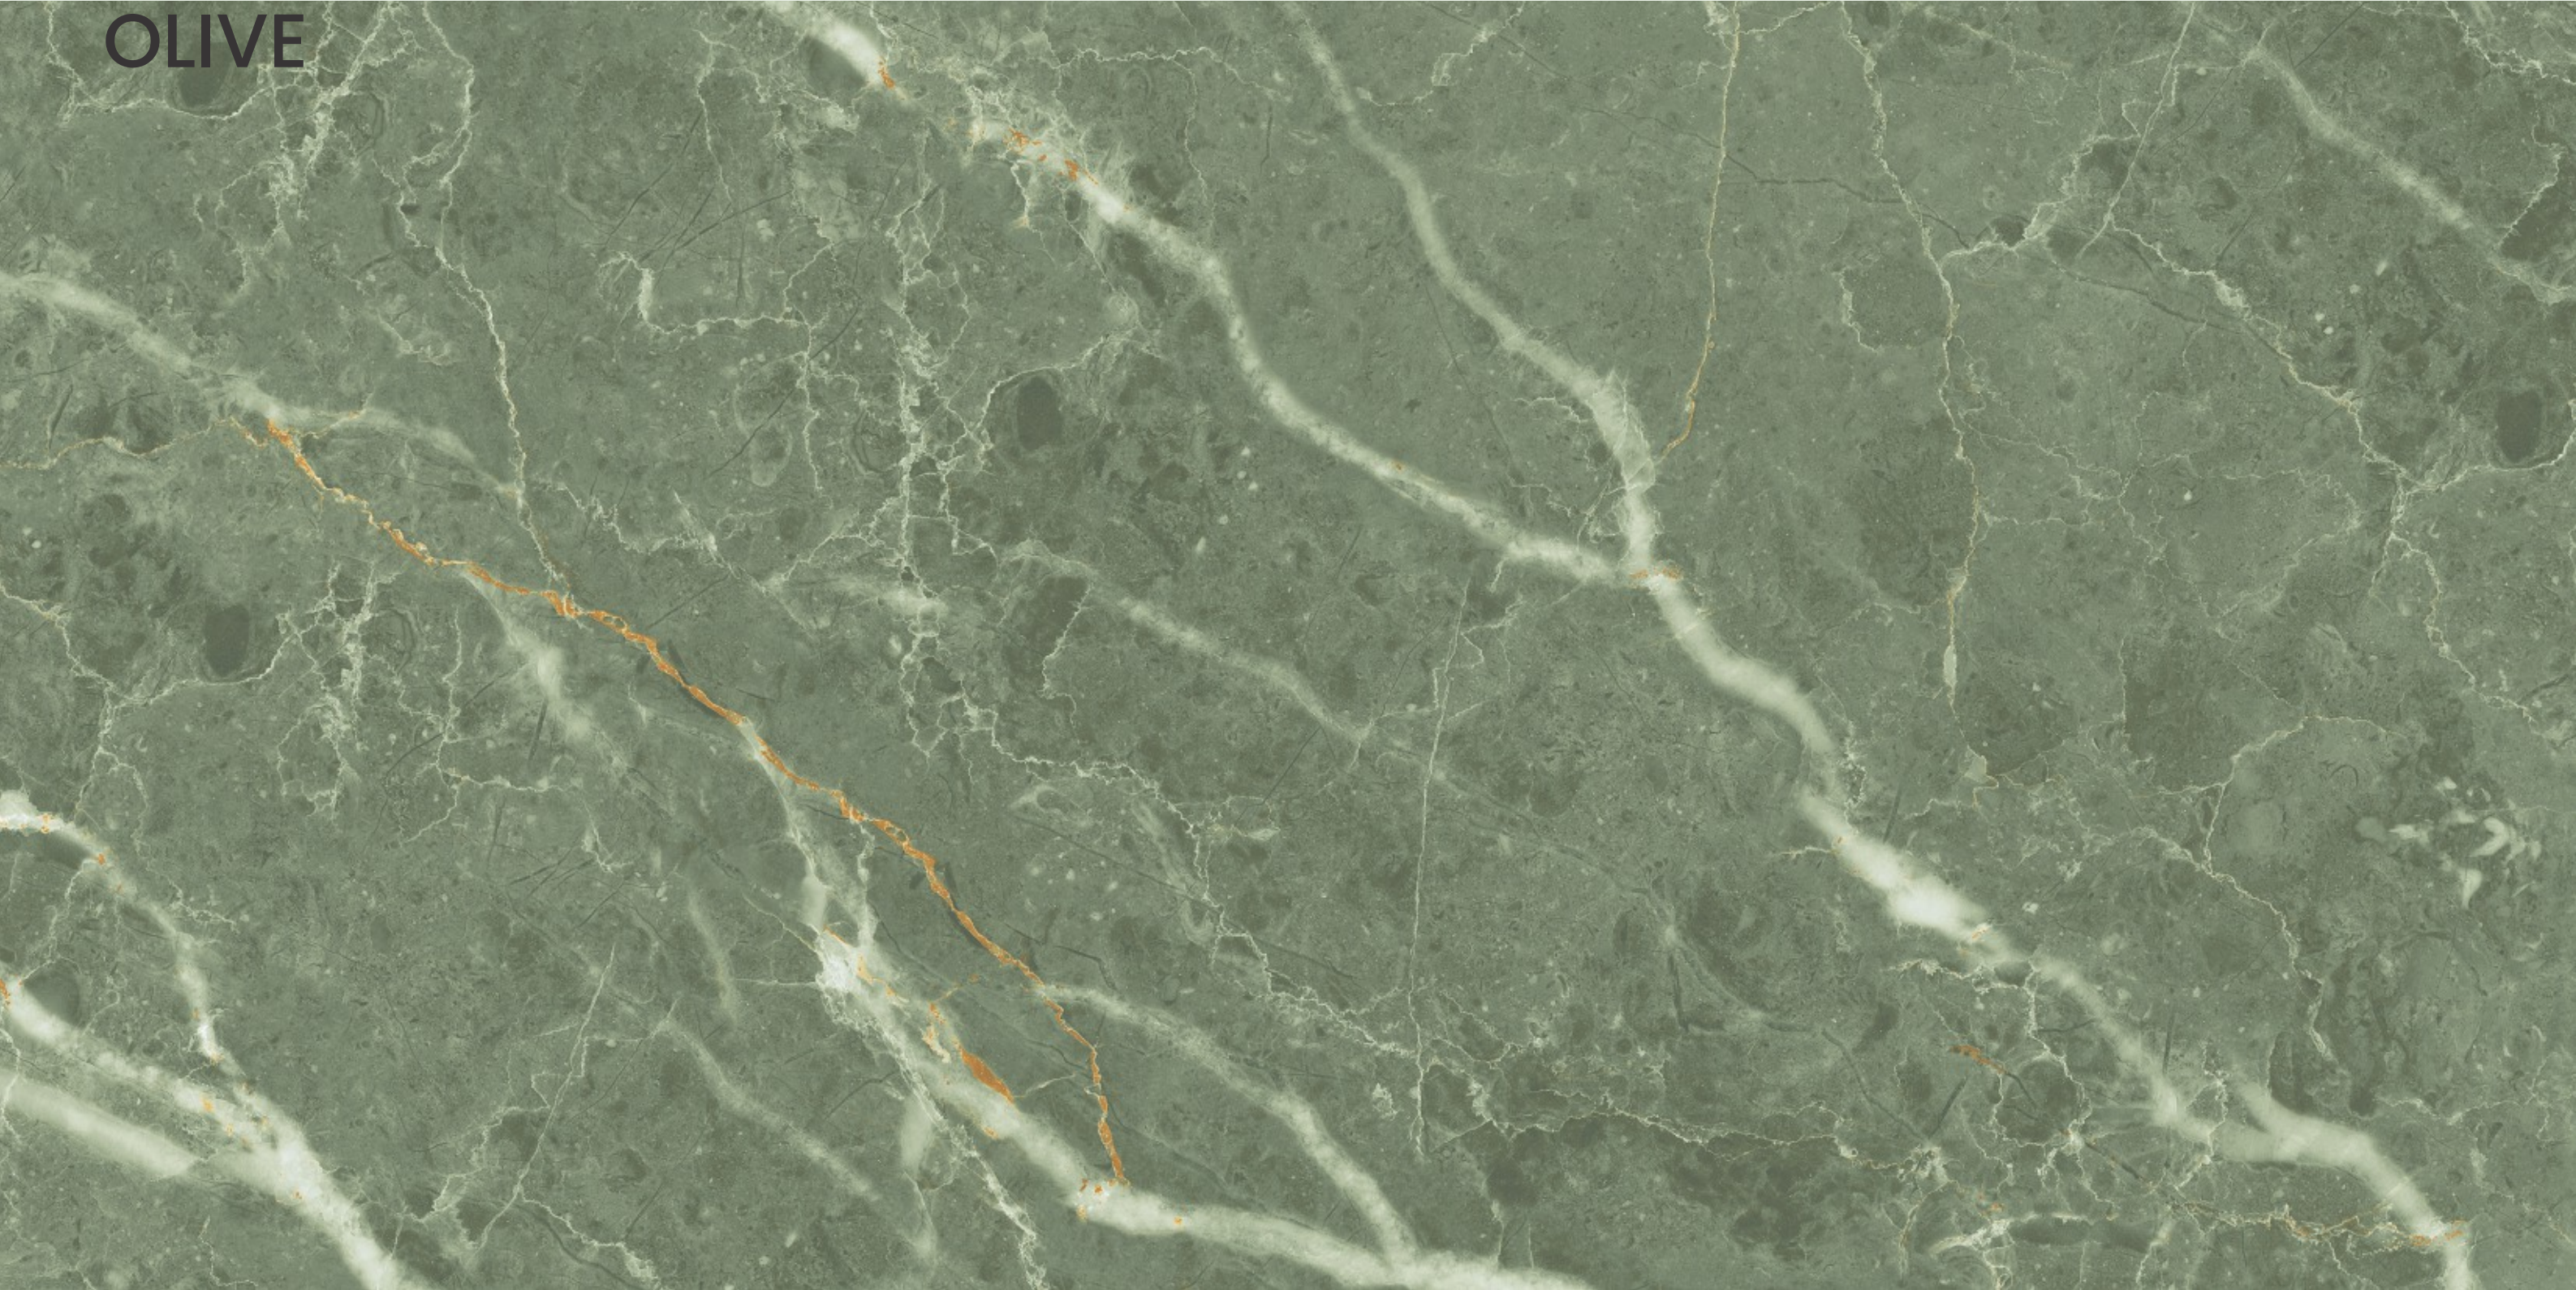

SIZE
600x
1200MM

Series
GLOSSY

Random
05

LAVA GREY

**LAVA
OLIVE**

LAVA OLIVE

SIZE
600x
1200MM

Series
GLOSSY