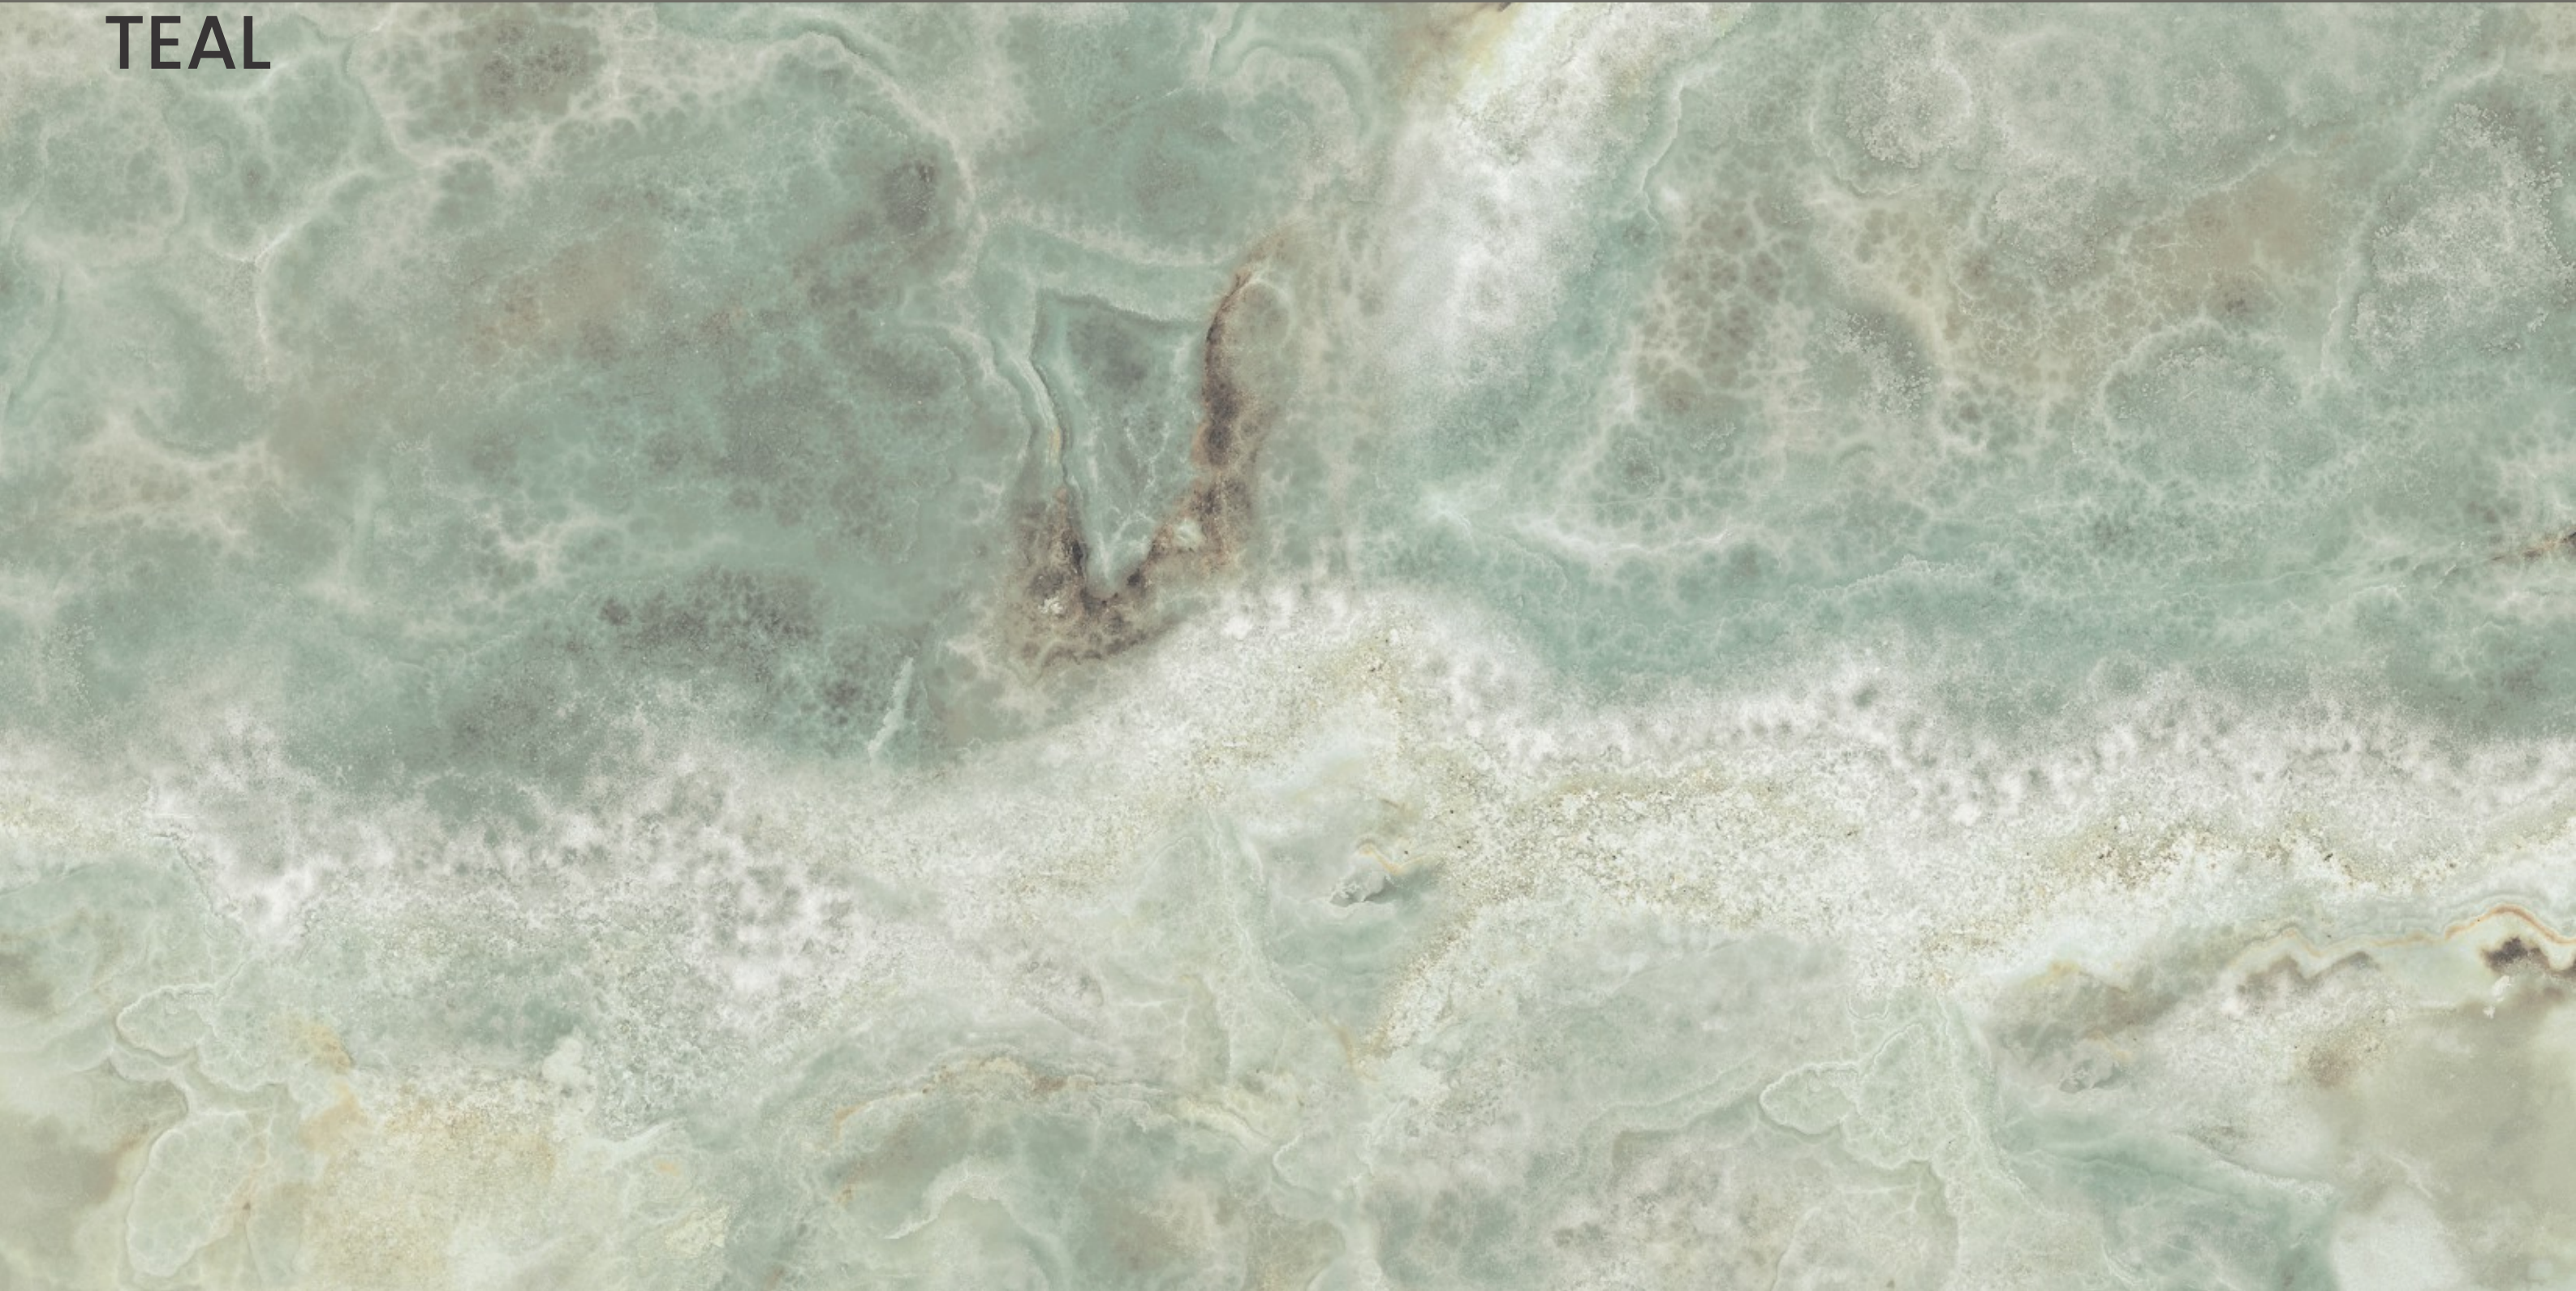

Series
GLOSSY

Random
03

DALLAS GREEN

DALLAS

TEAL

DALLAS TEAL

SIZE
600x
1200MM

Series
GLOSSY