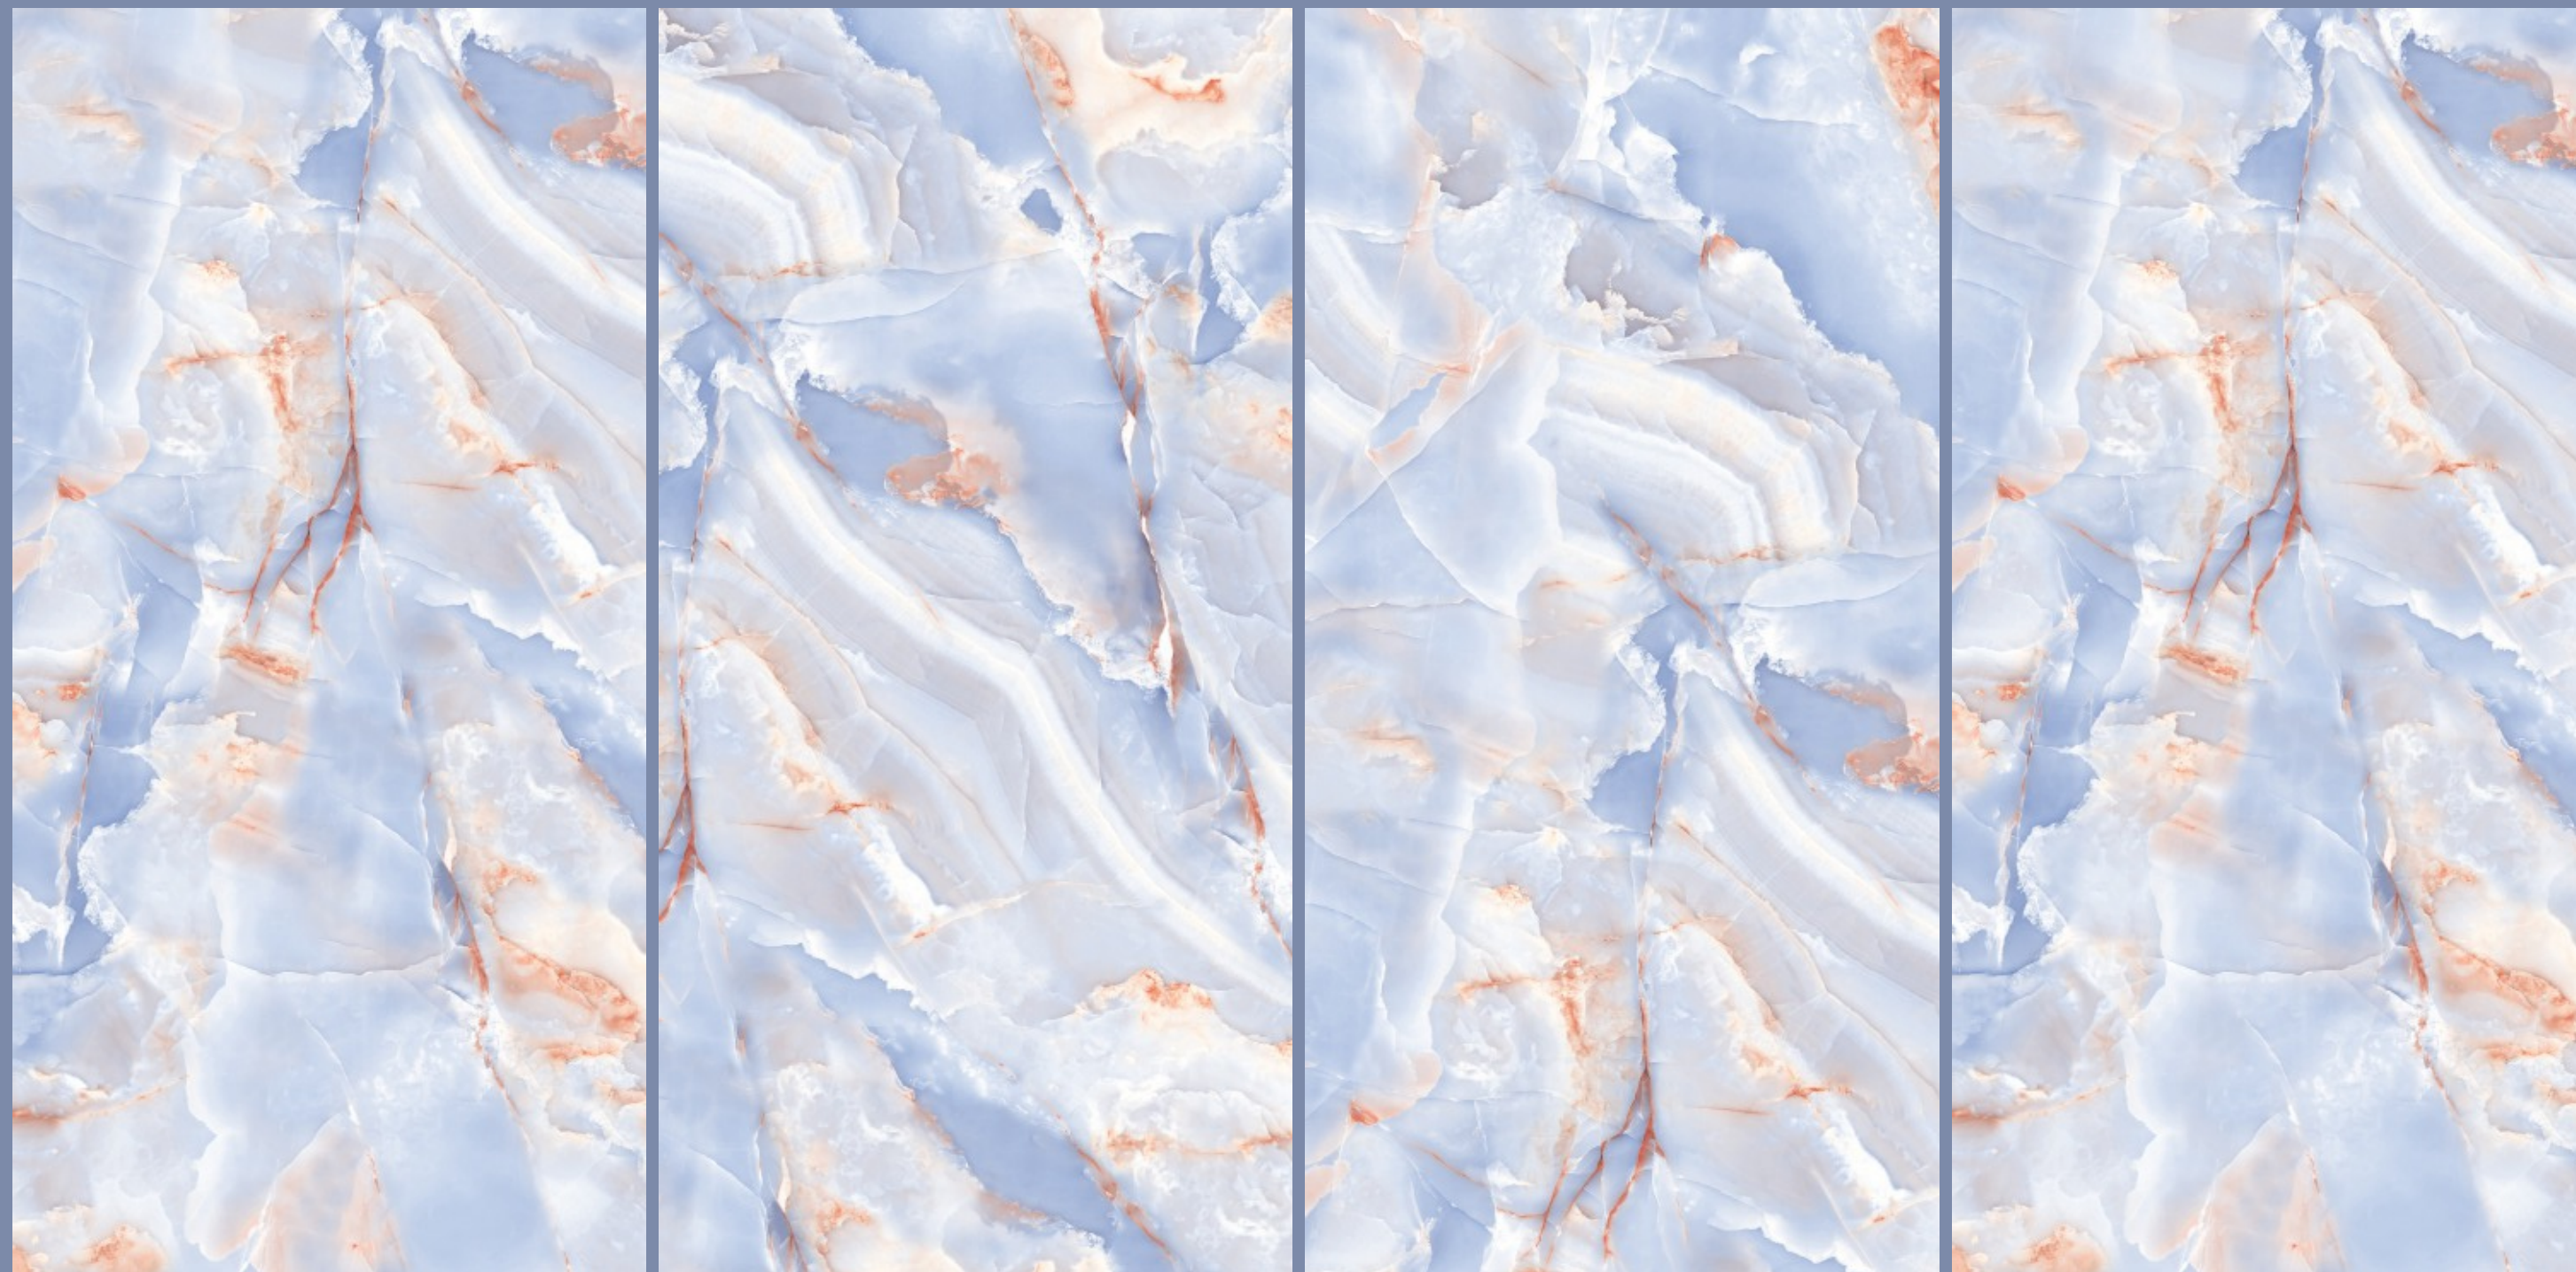

1005
BLUE

SIZE
600x
1200MM

Series
GLOSSY

Random
03