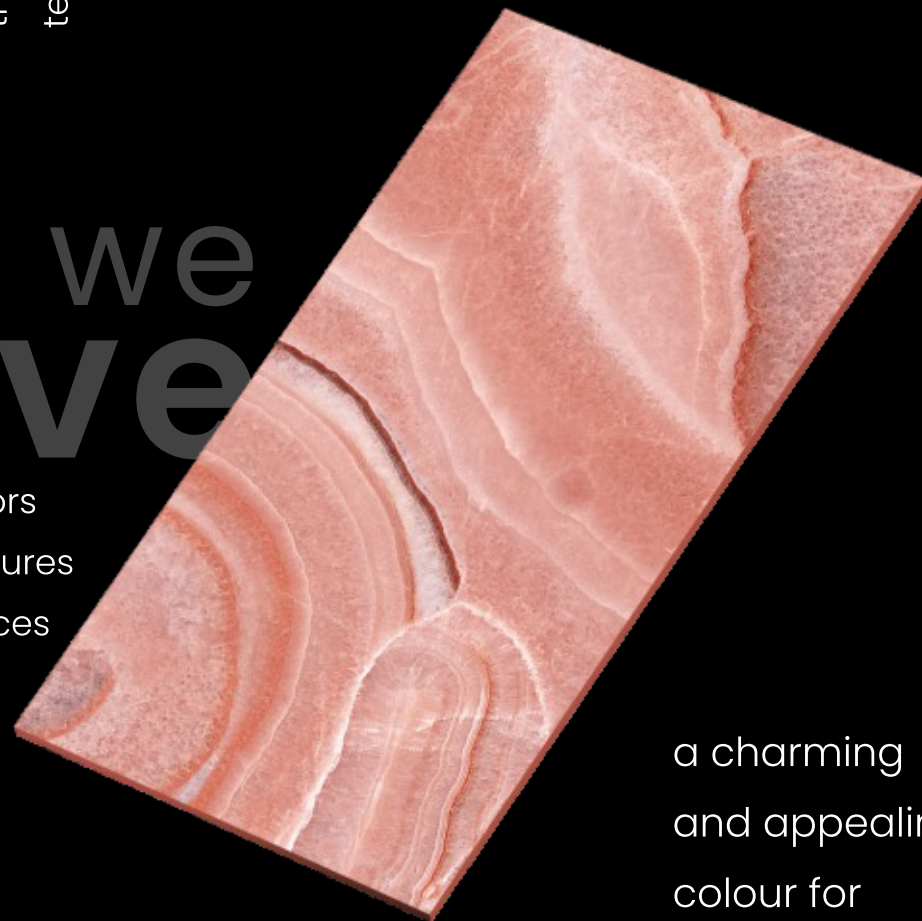

the soft colors and the textures of the surfaces

we love

the soft colors and the textures of the surfaces

a charming and appealing colour for outstanding interior