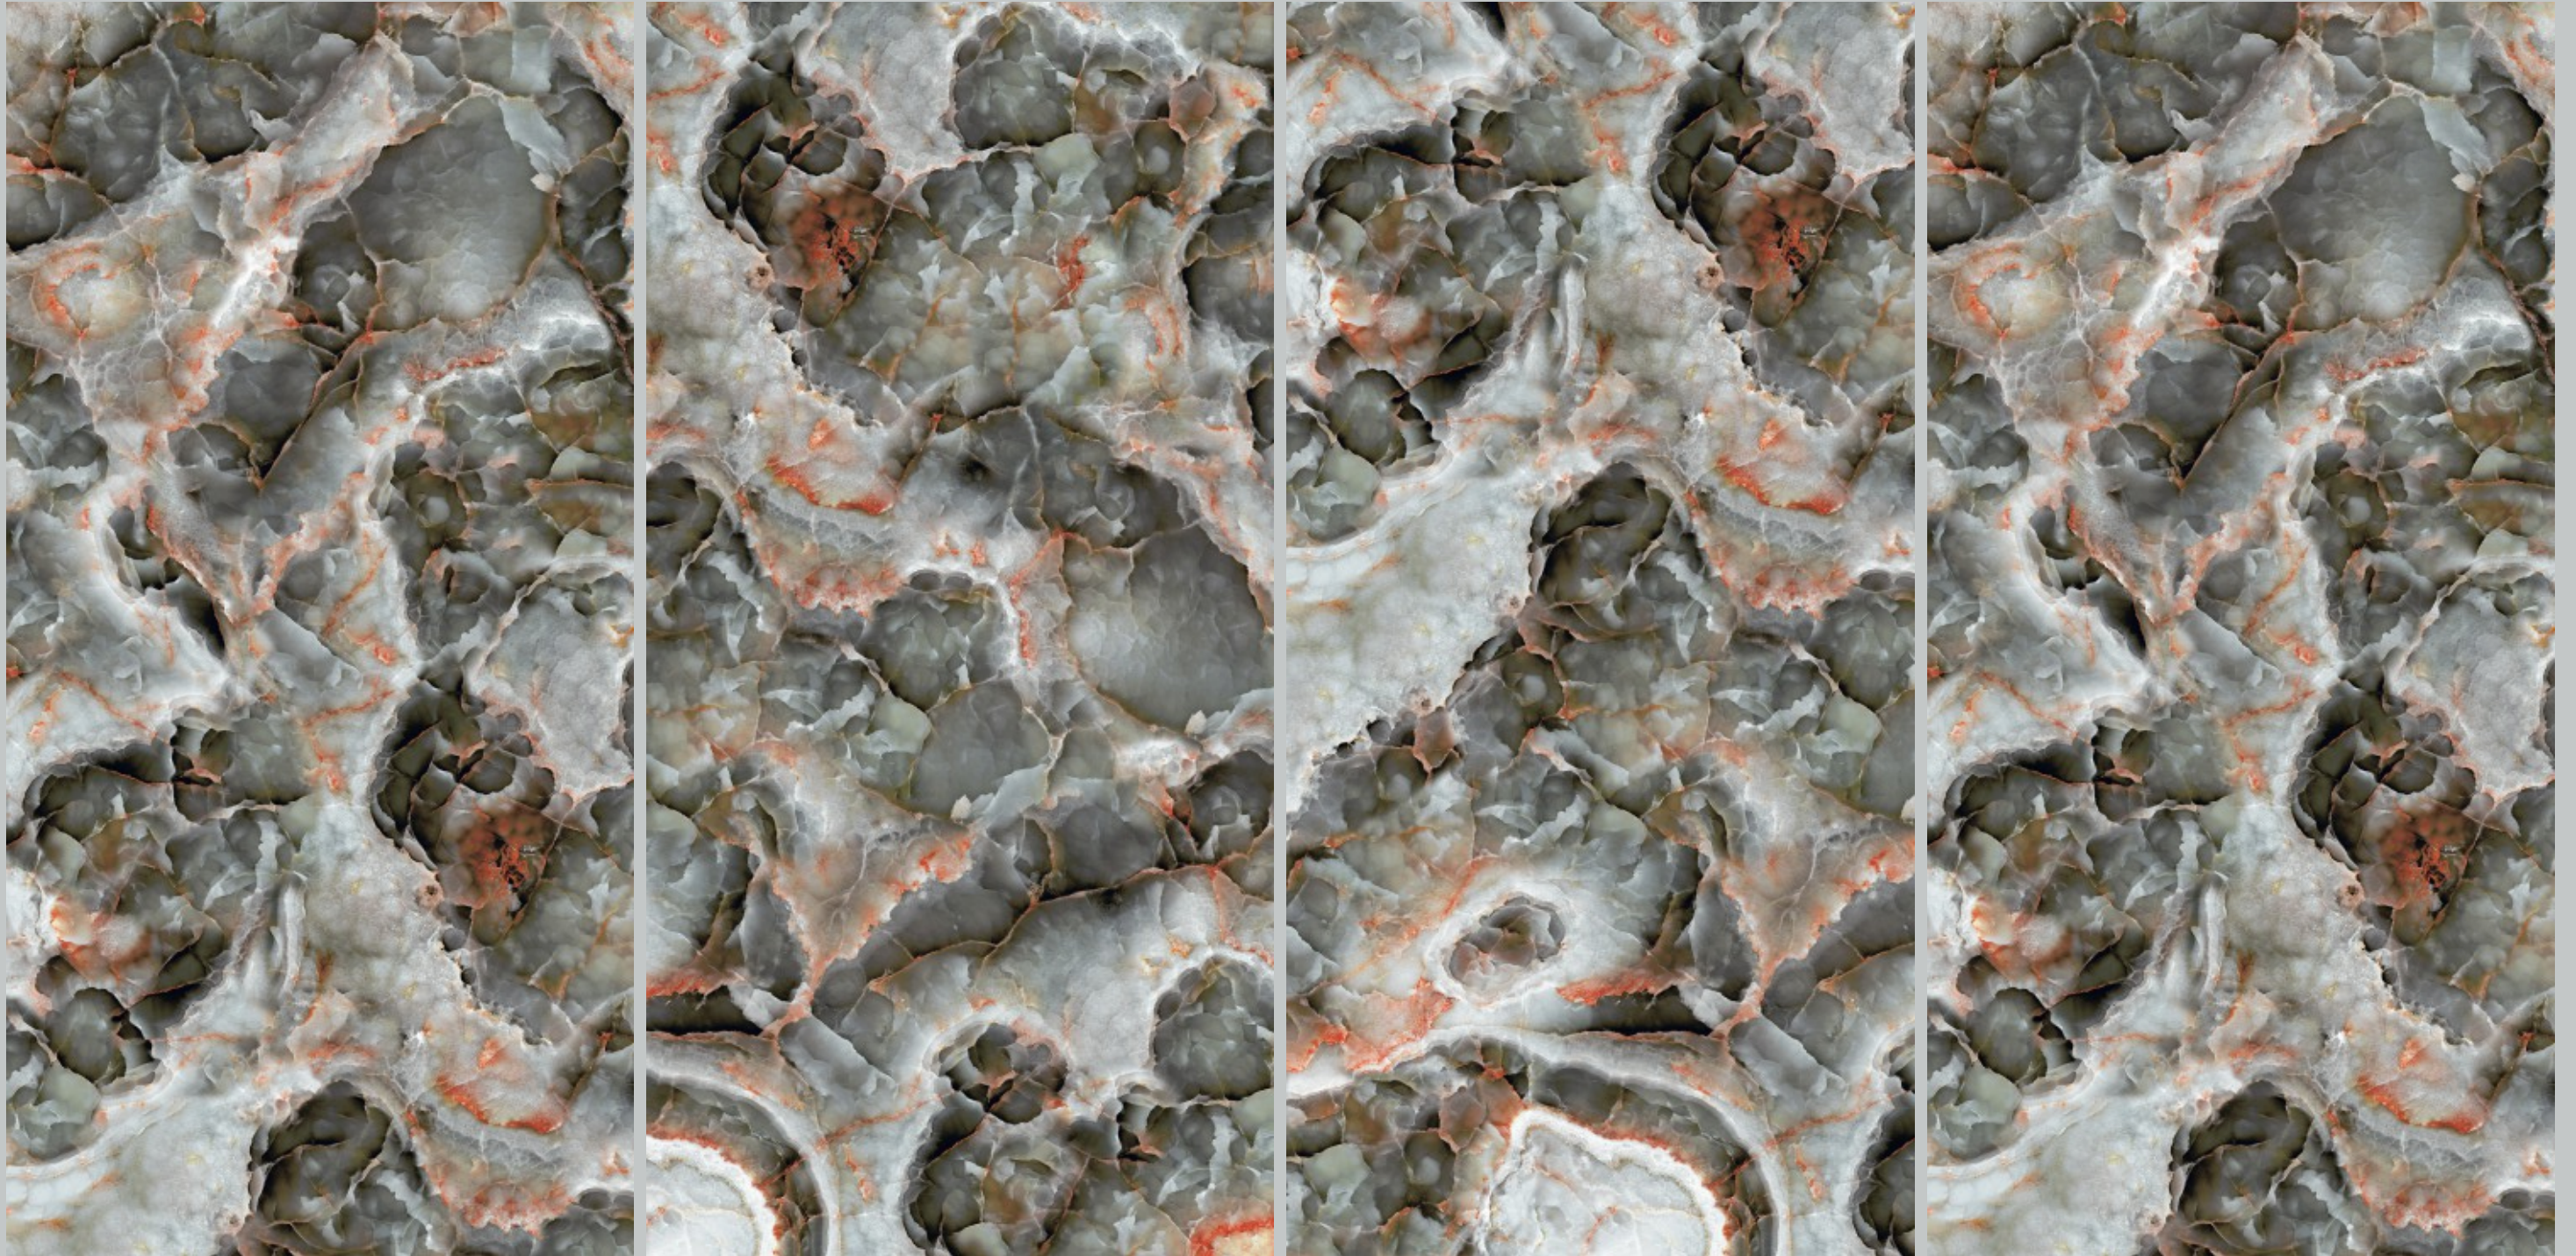

**1001
RED**

SIZE
600x
1200MM

Series
GLOSSY

Random
03