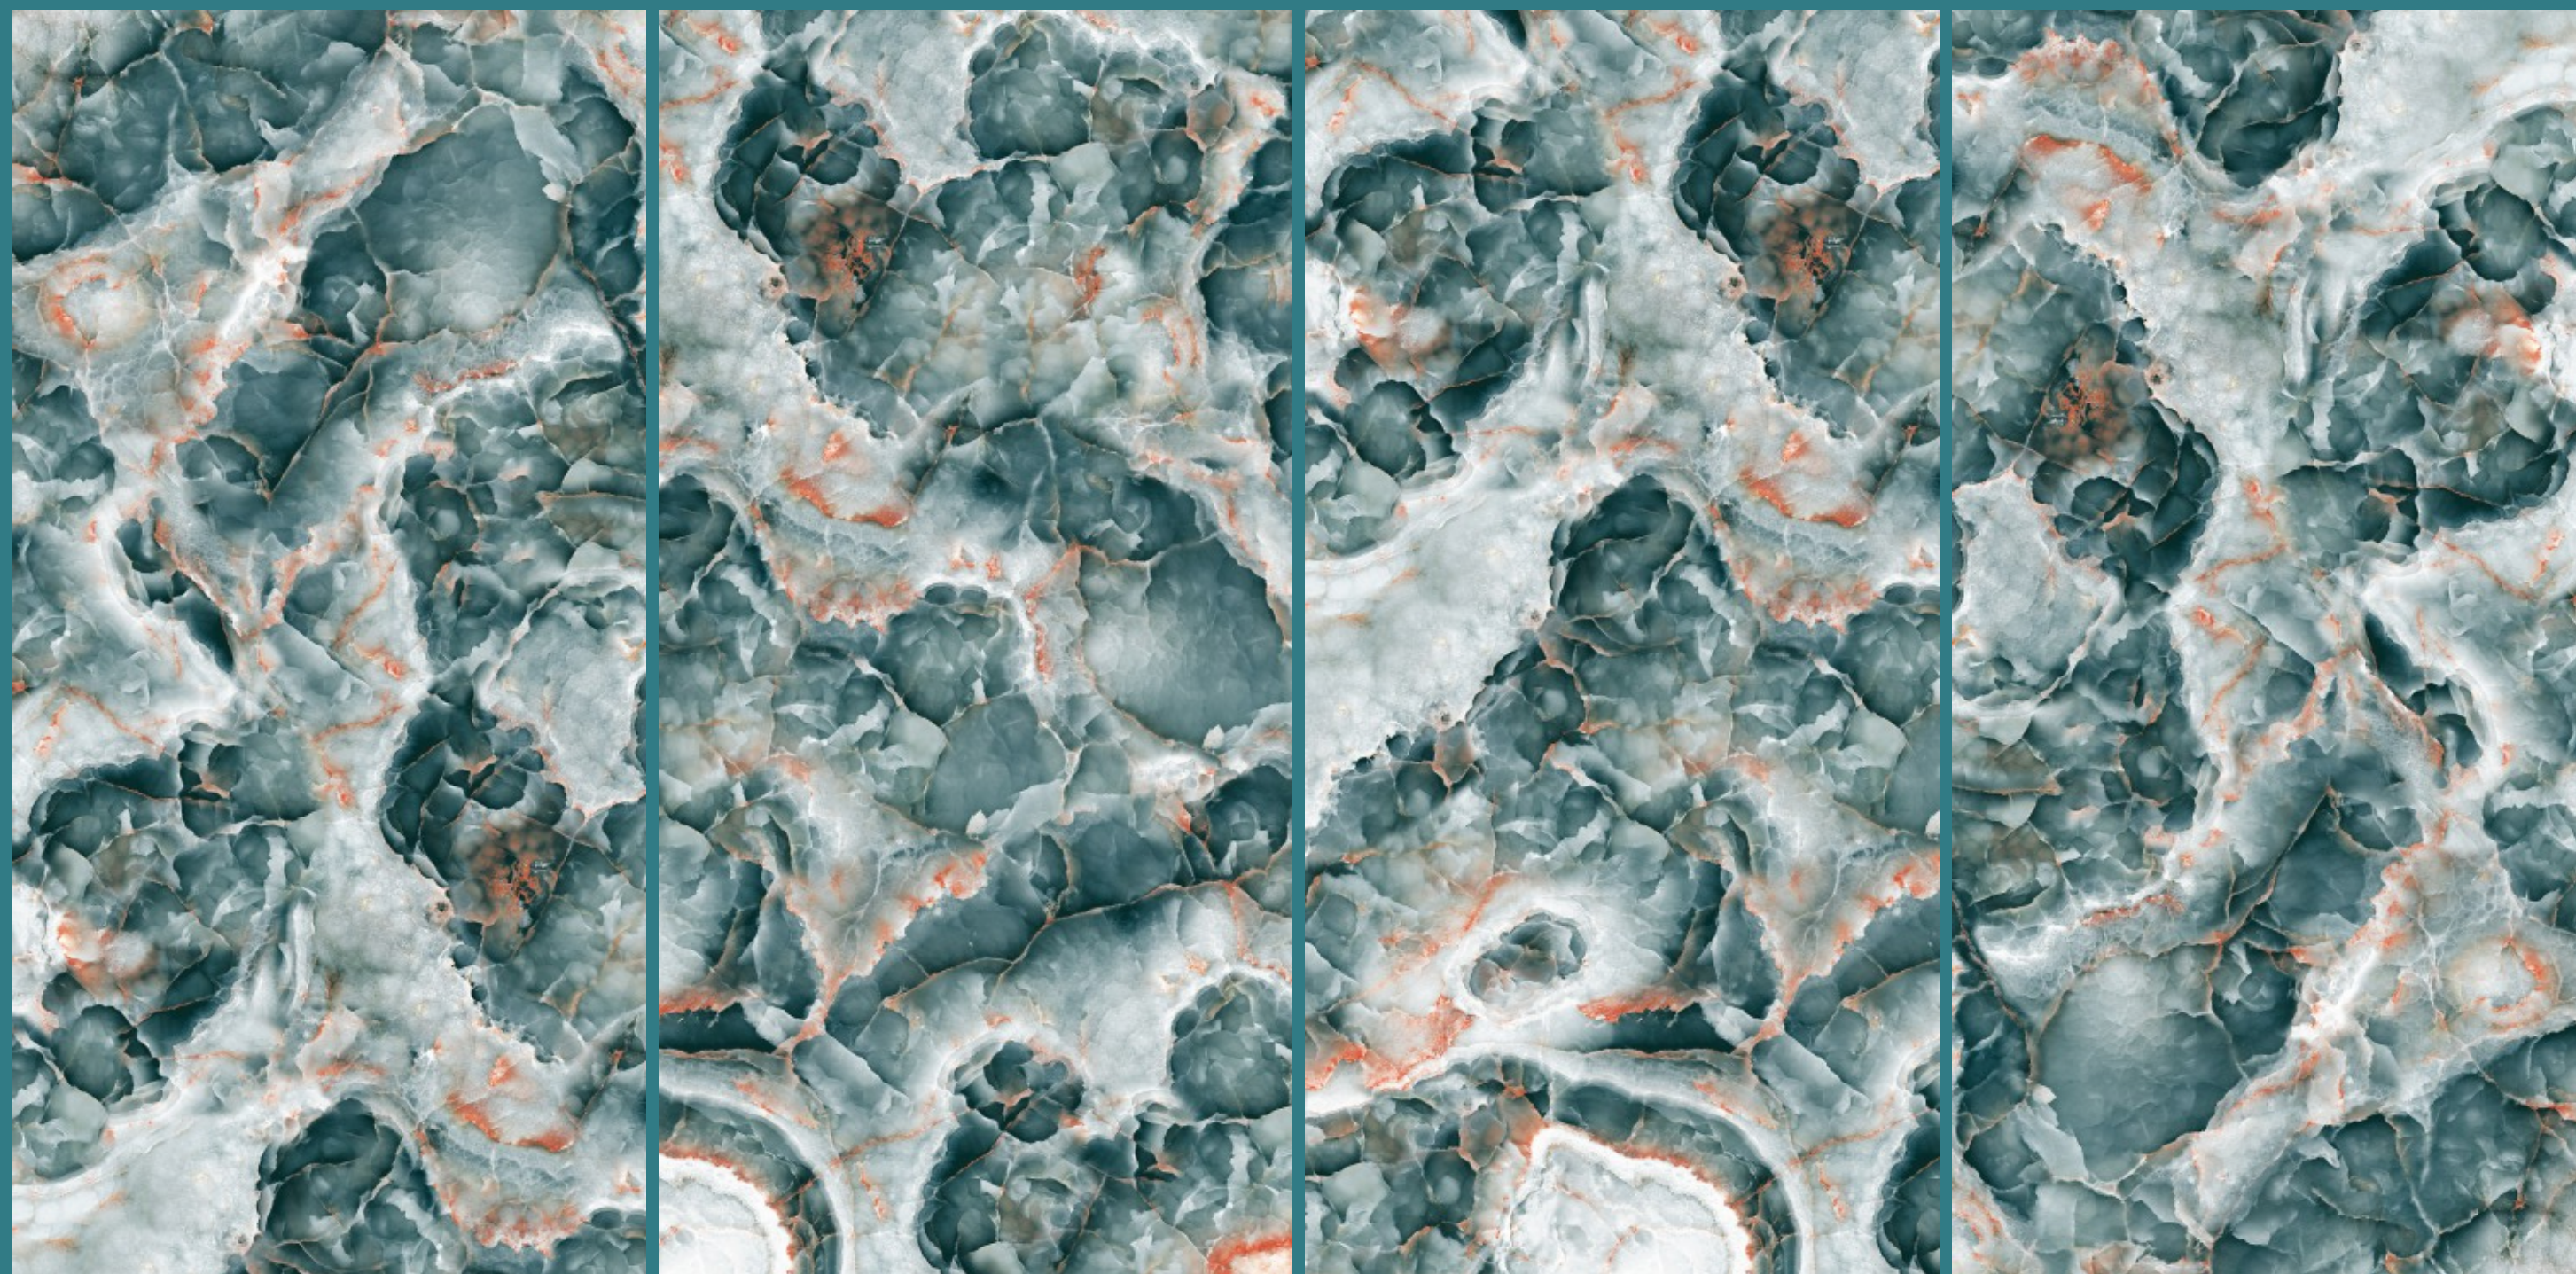

# 1001 AQUA

SIZE  
600x  
1200MM

Series  
GLOSSY

Random  
03

1001 AQUA

1001  
RED

**1001  
RED**

SIZE  
600x  
1200MM