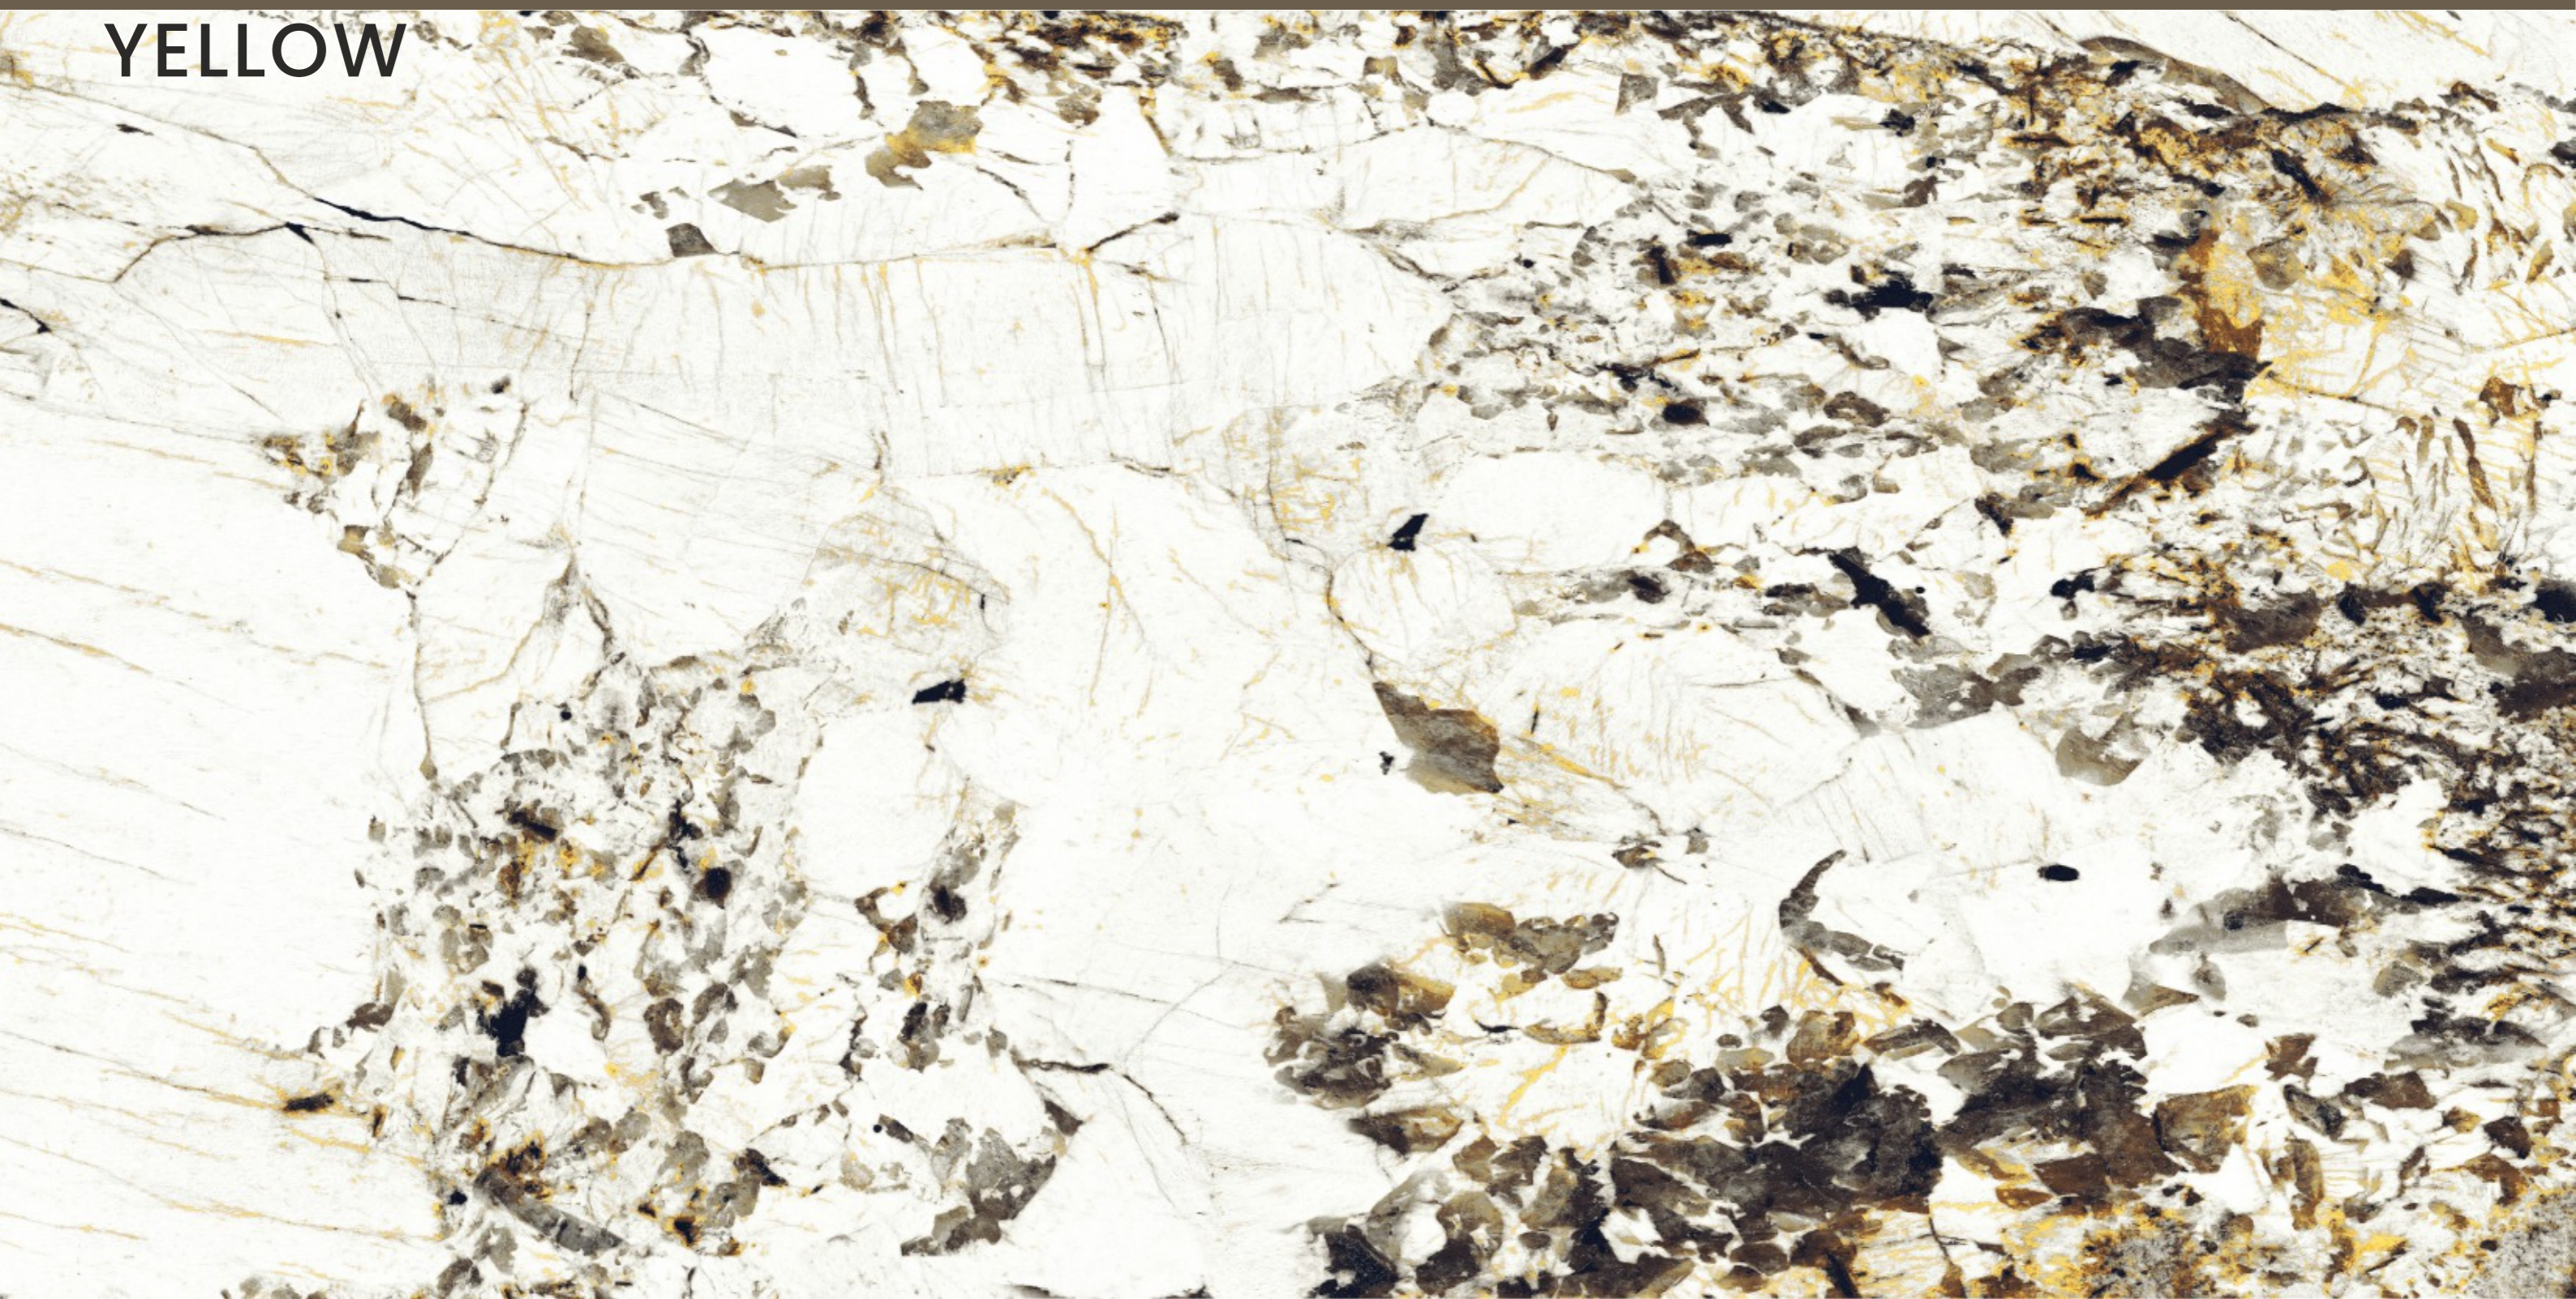

# ALASKA 703 GREY

SIZE  
600x  
1200MM

Series  
GLOSSY

Random  
03

ALASKA 703 GREY

**ALASKA 703**  
**YELLOW**