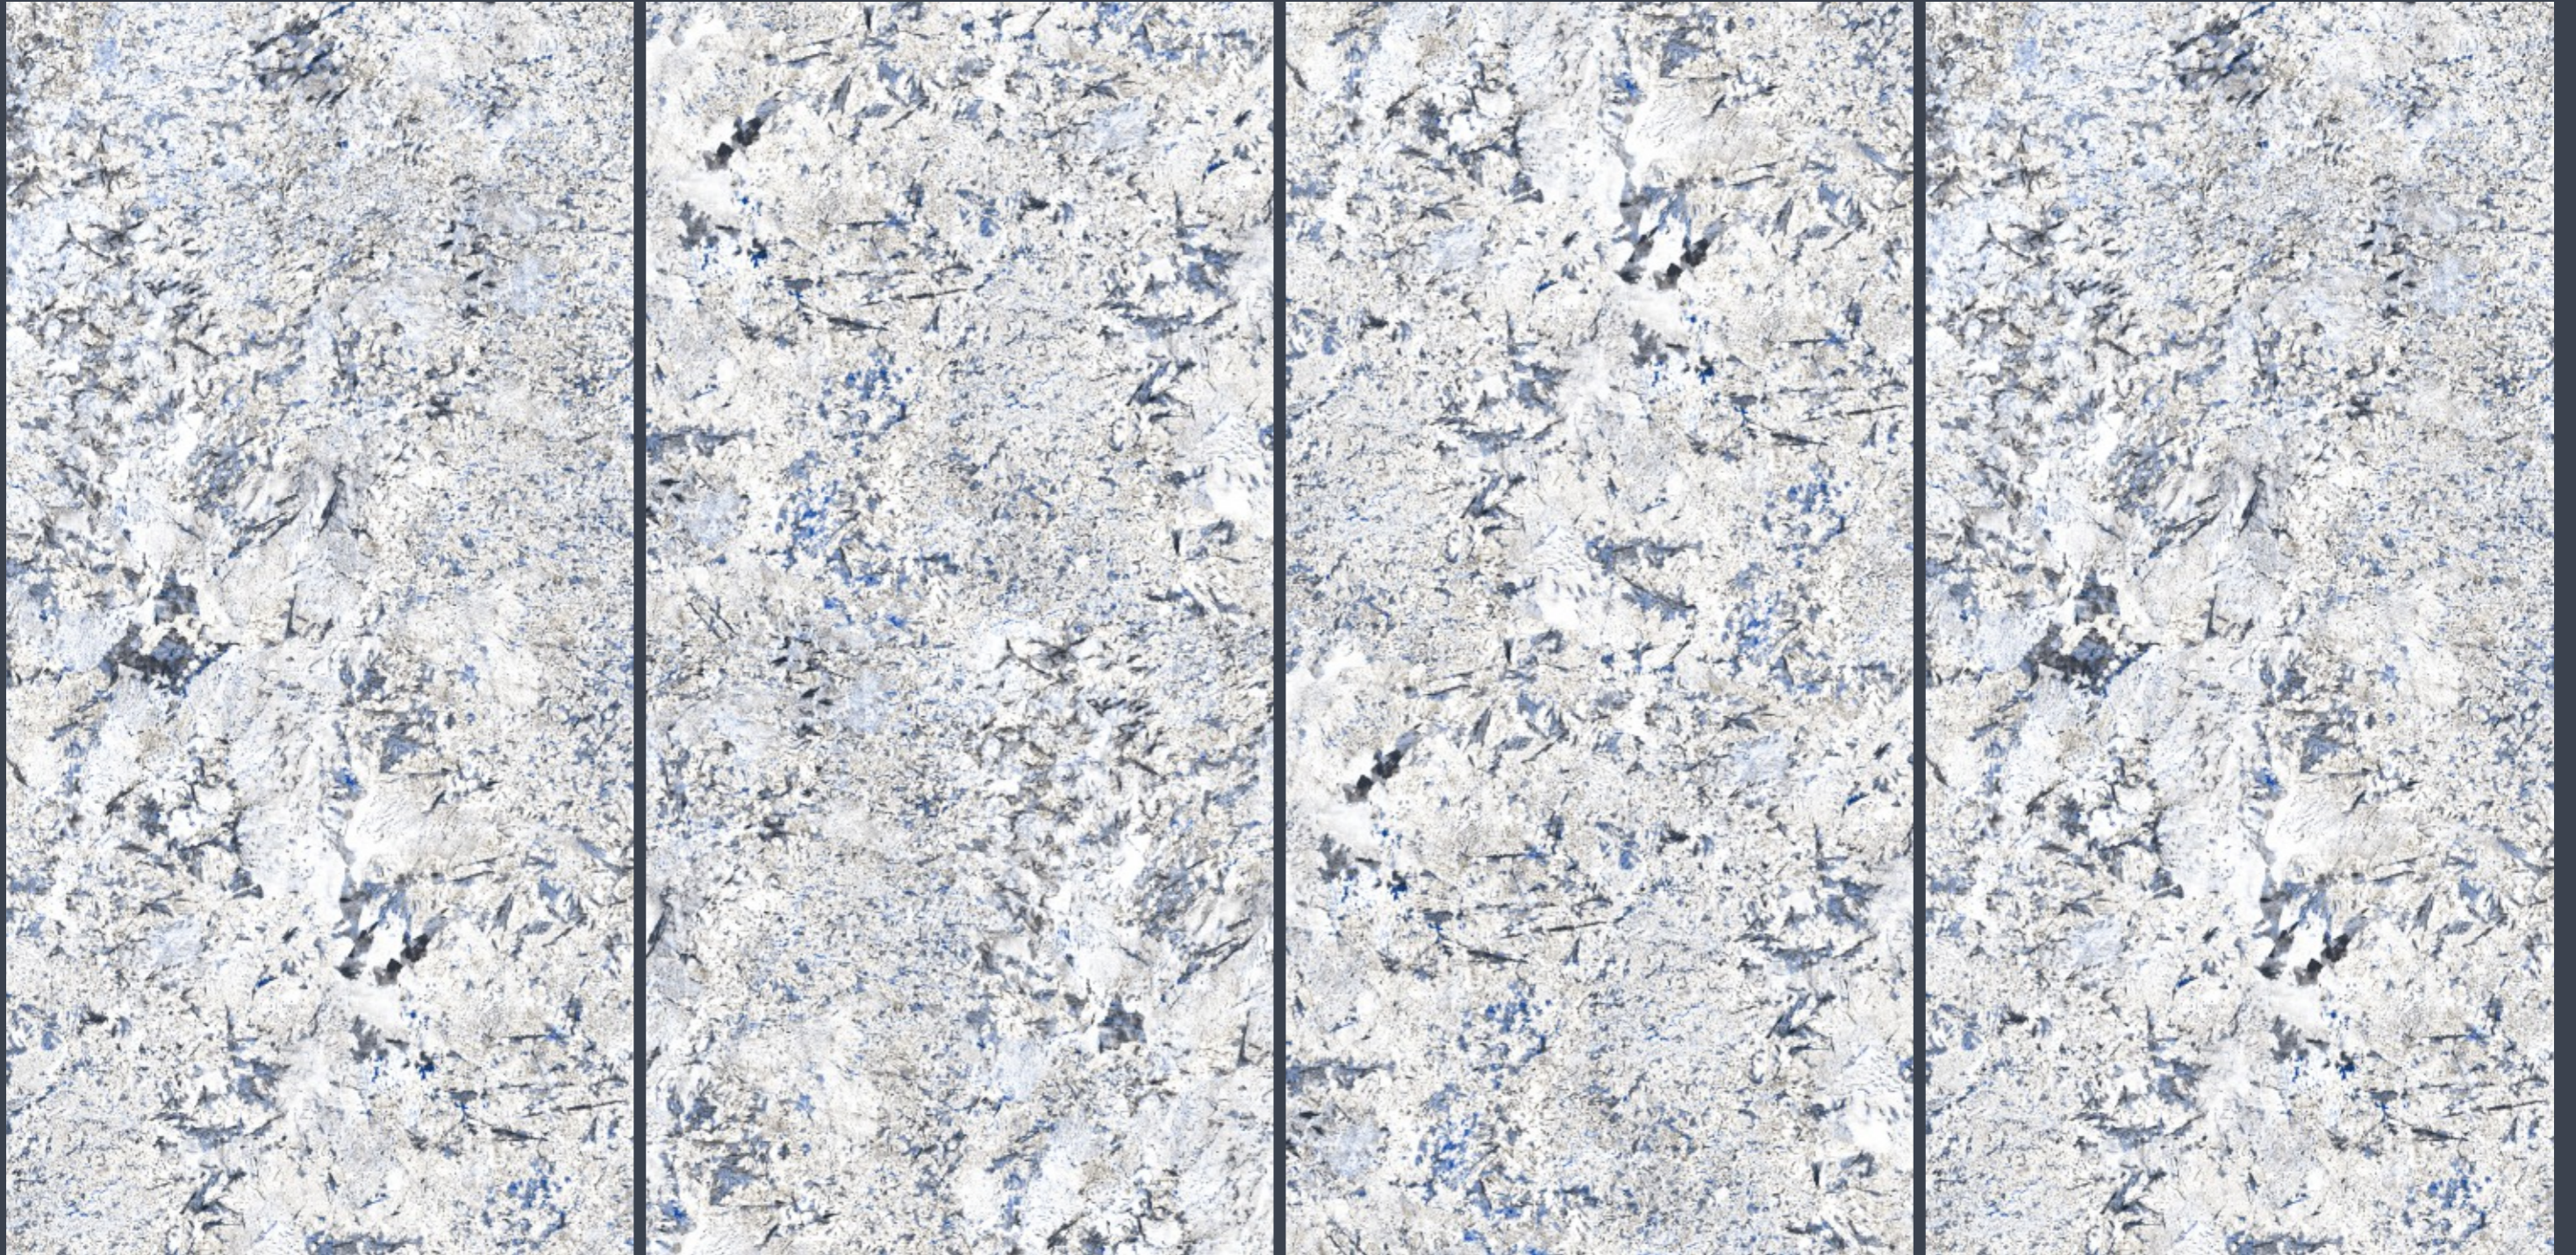

**ALASKA 709
BLUE**

SIZE
600x
1200MM

Series
GLOSSY

Random
03