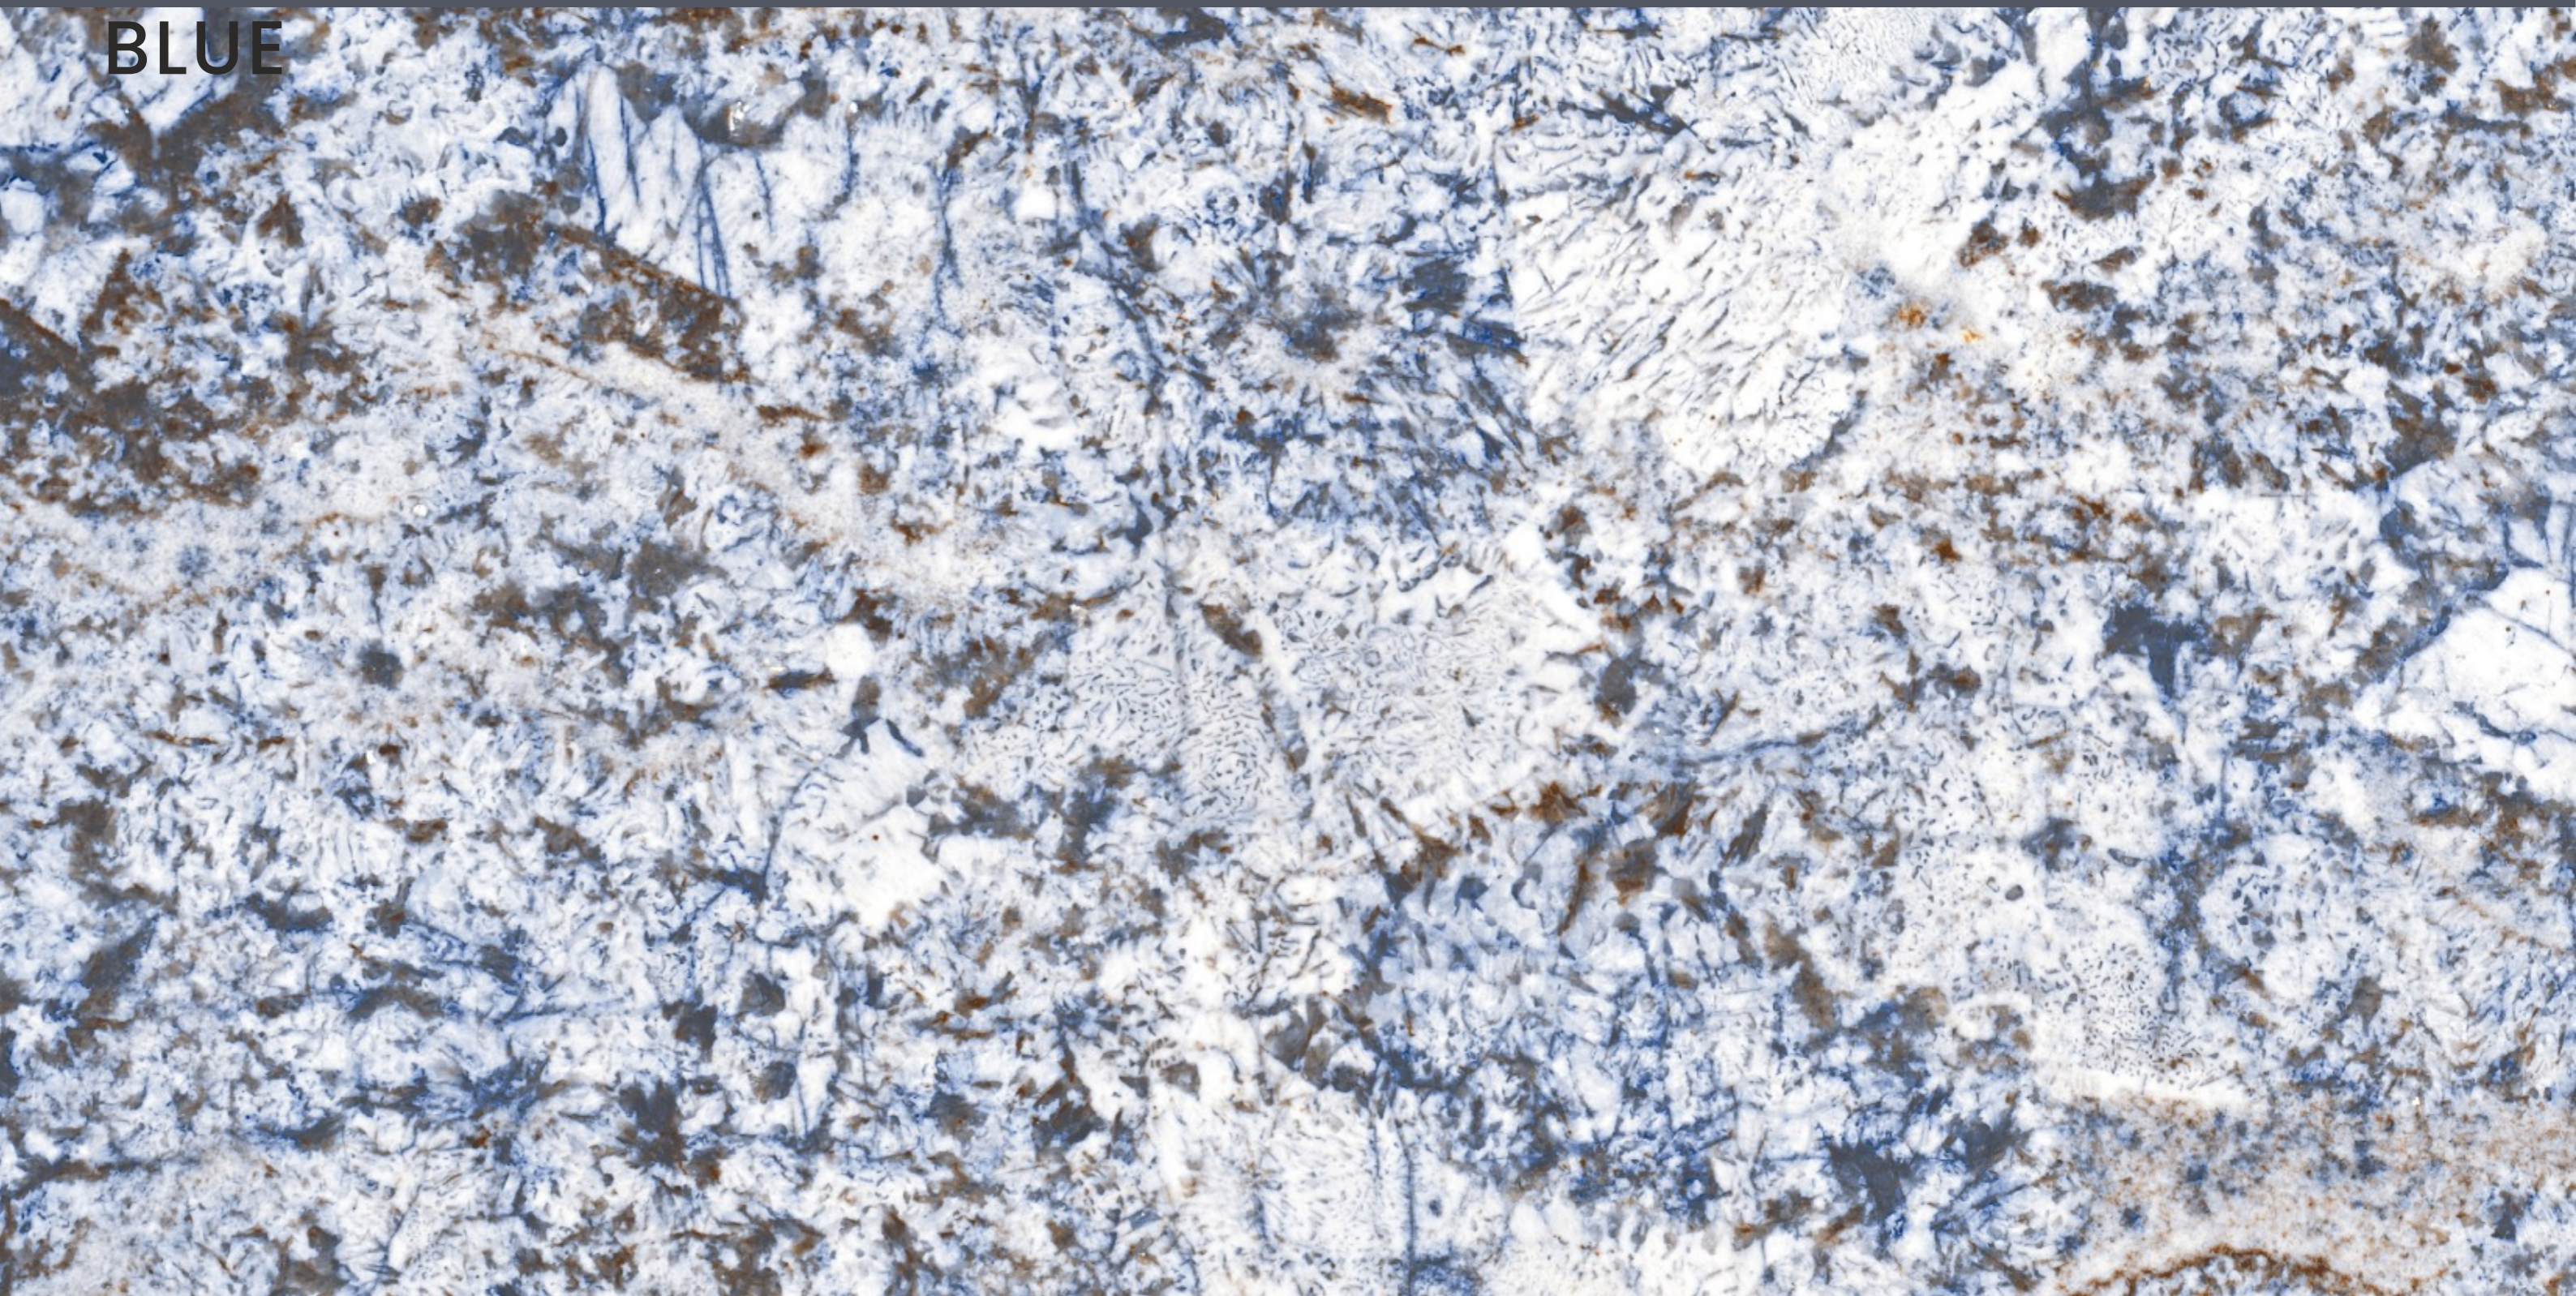

# ALASKA 707 YELLOW

SIZE  
600x  
1200MM

Series  
GLOSSY

Random  
03

ALASKA 707 YELLOW

ALASKA 708  
BLUE

ALASKA 708  
BLUE

SIZE  
600x  
1200MM