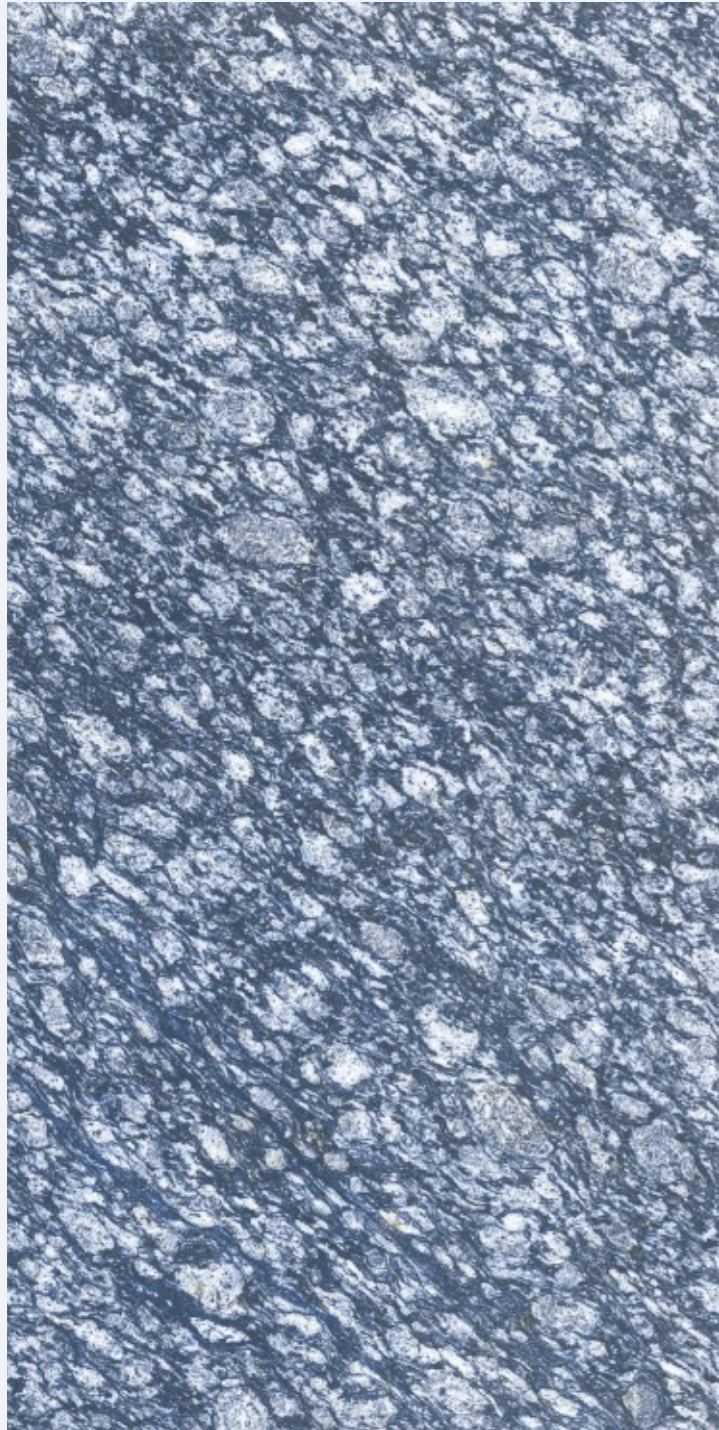

ALASKA 713 AQUA

SIZE
600x
1200MM

Series
GLOSSY

Random
03