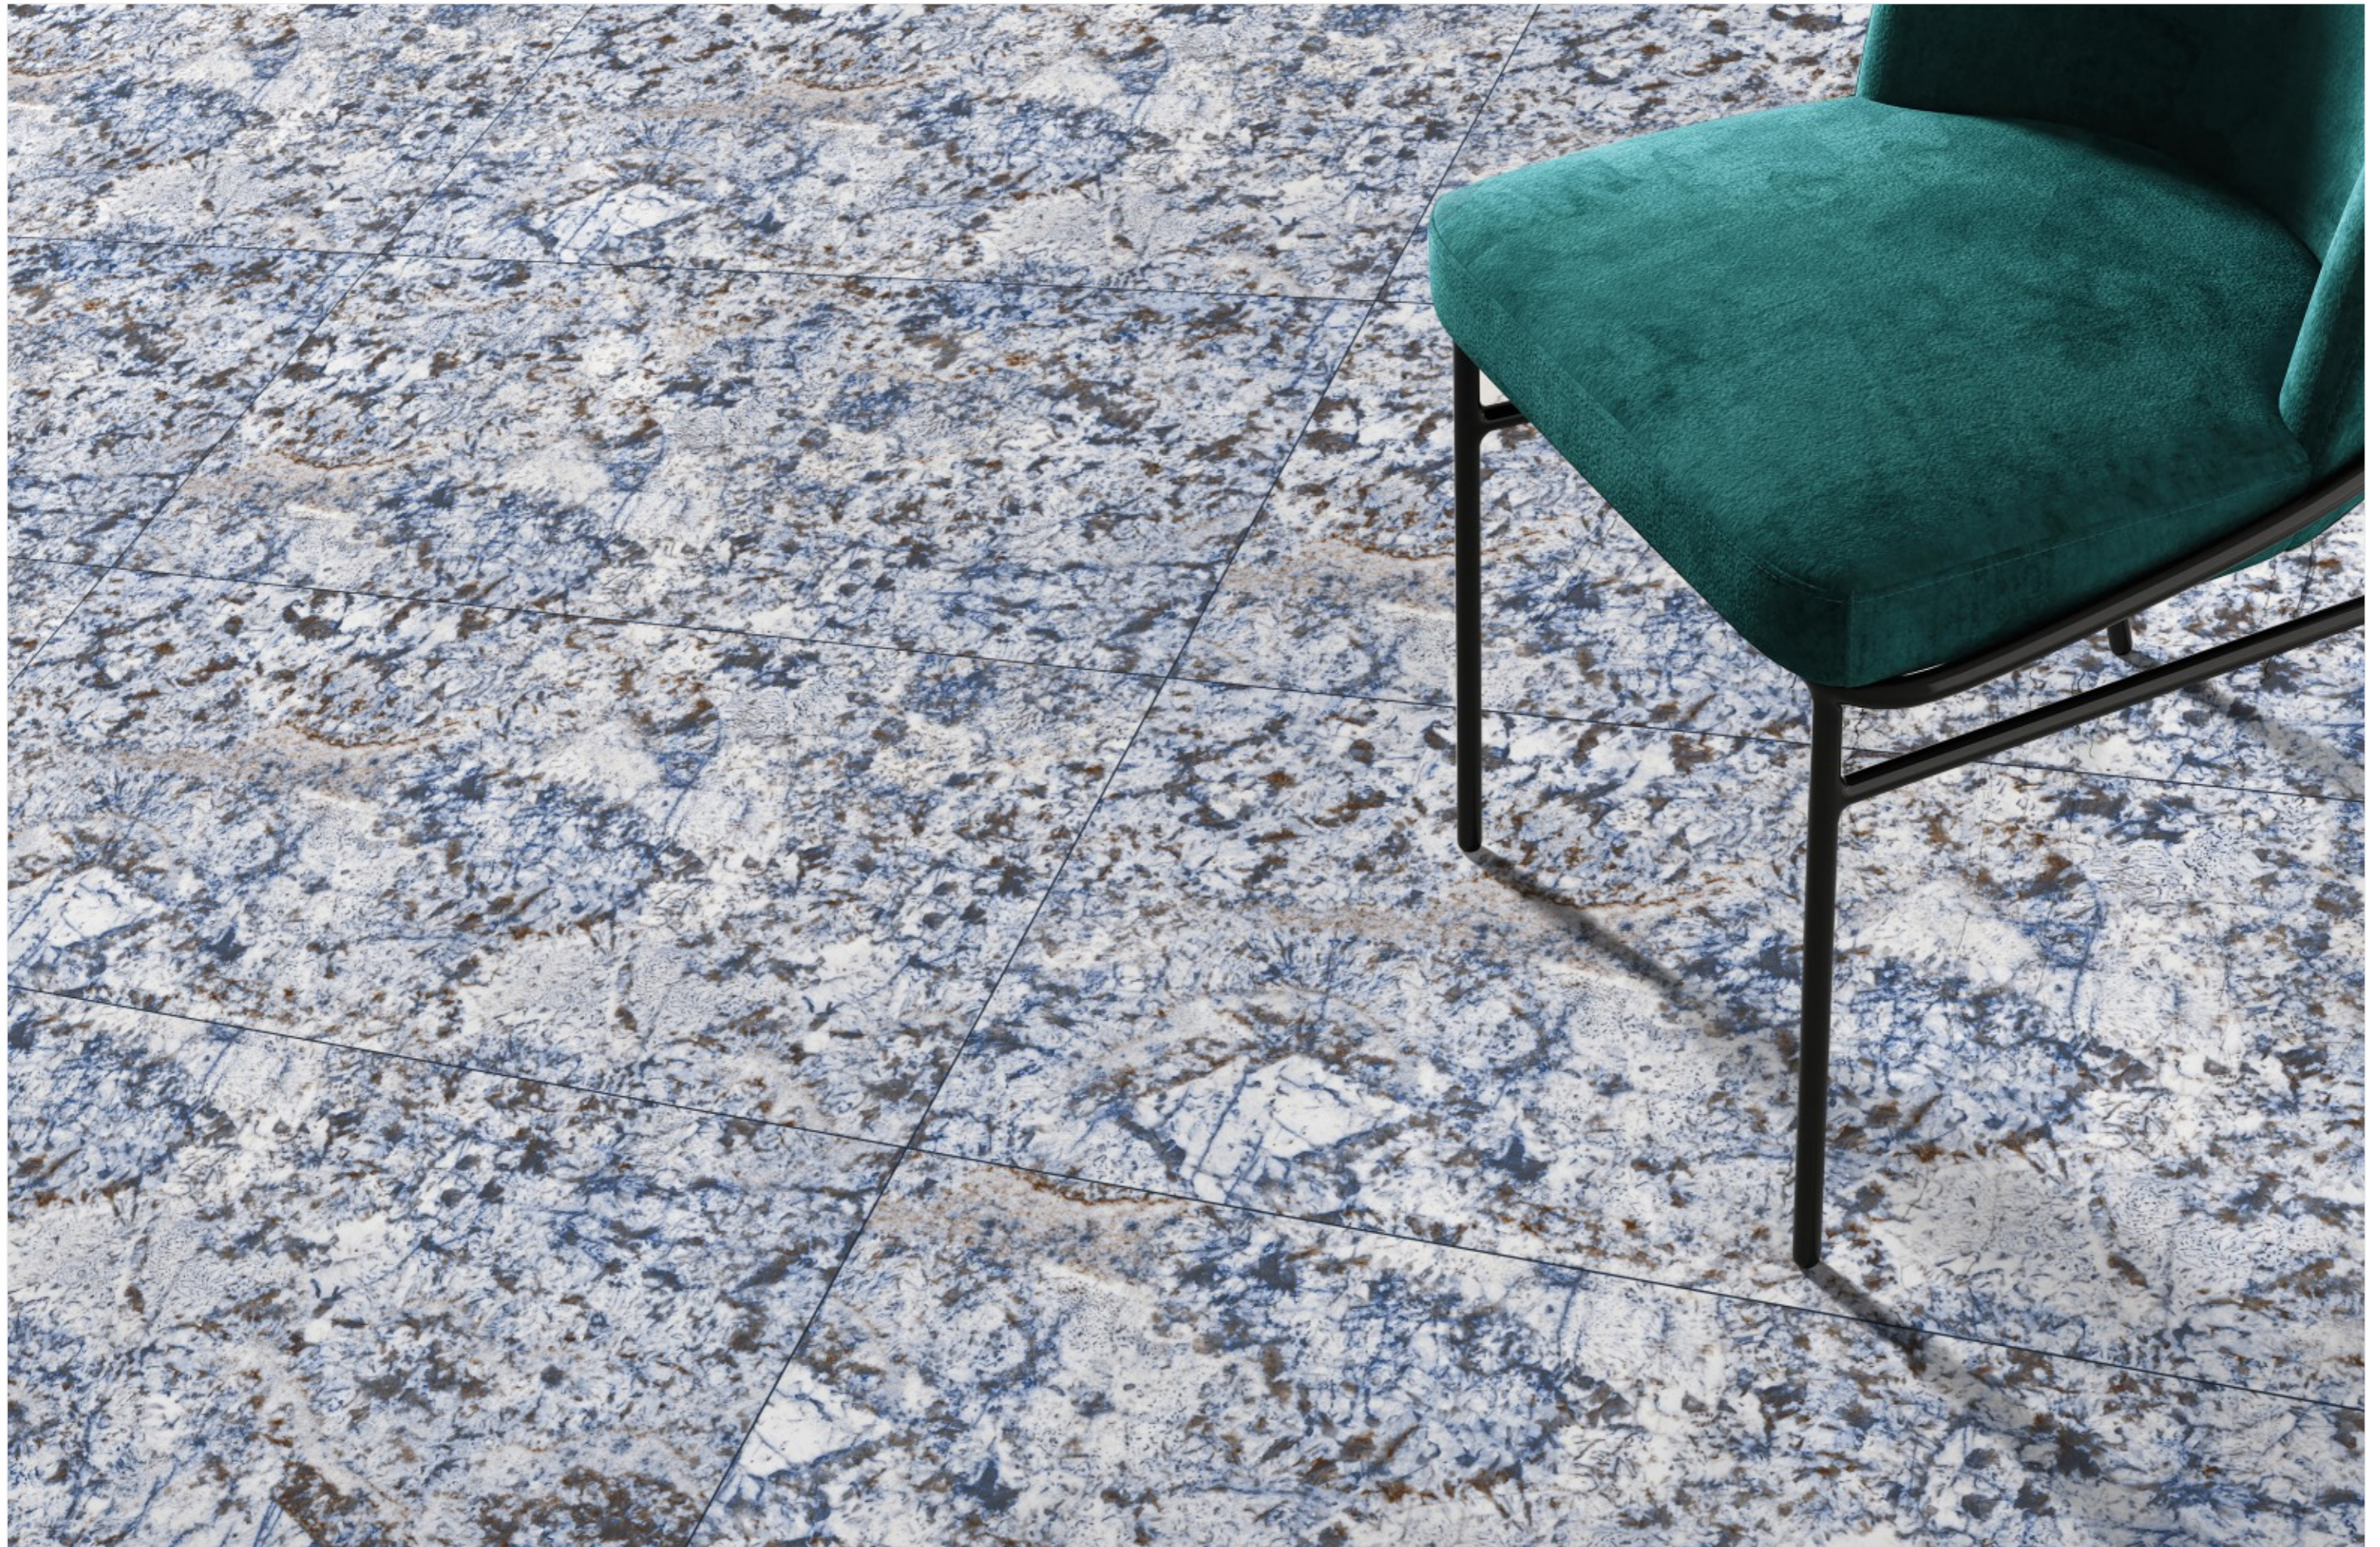

ALASKA 708 BLUE