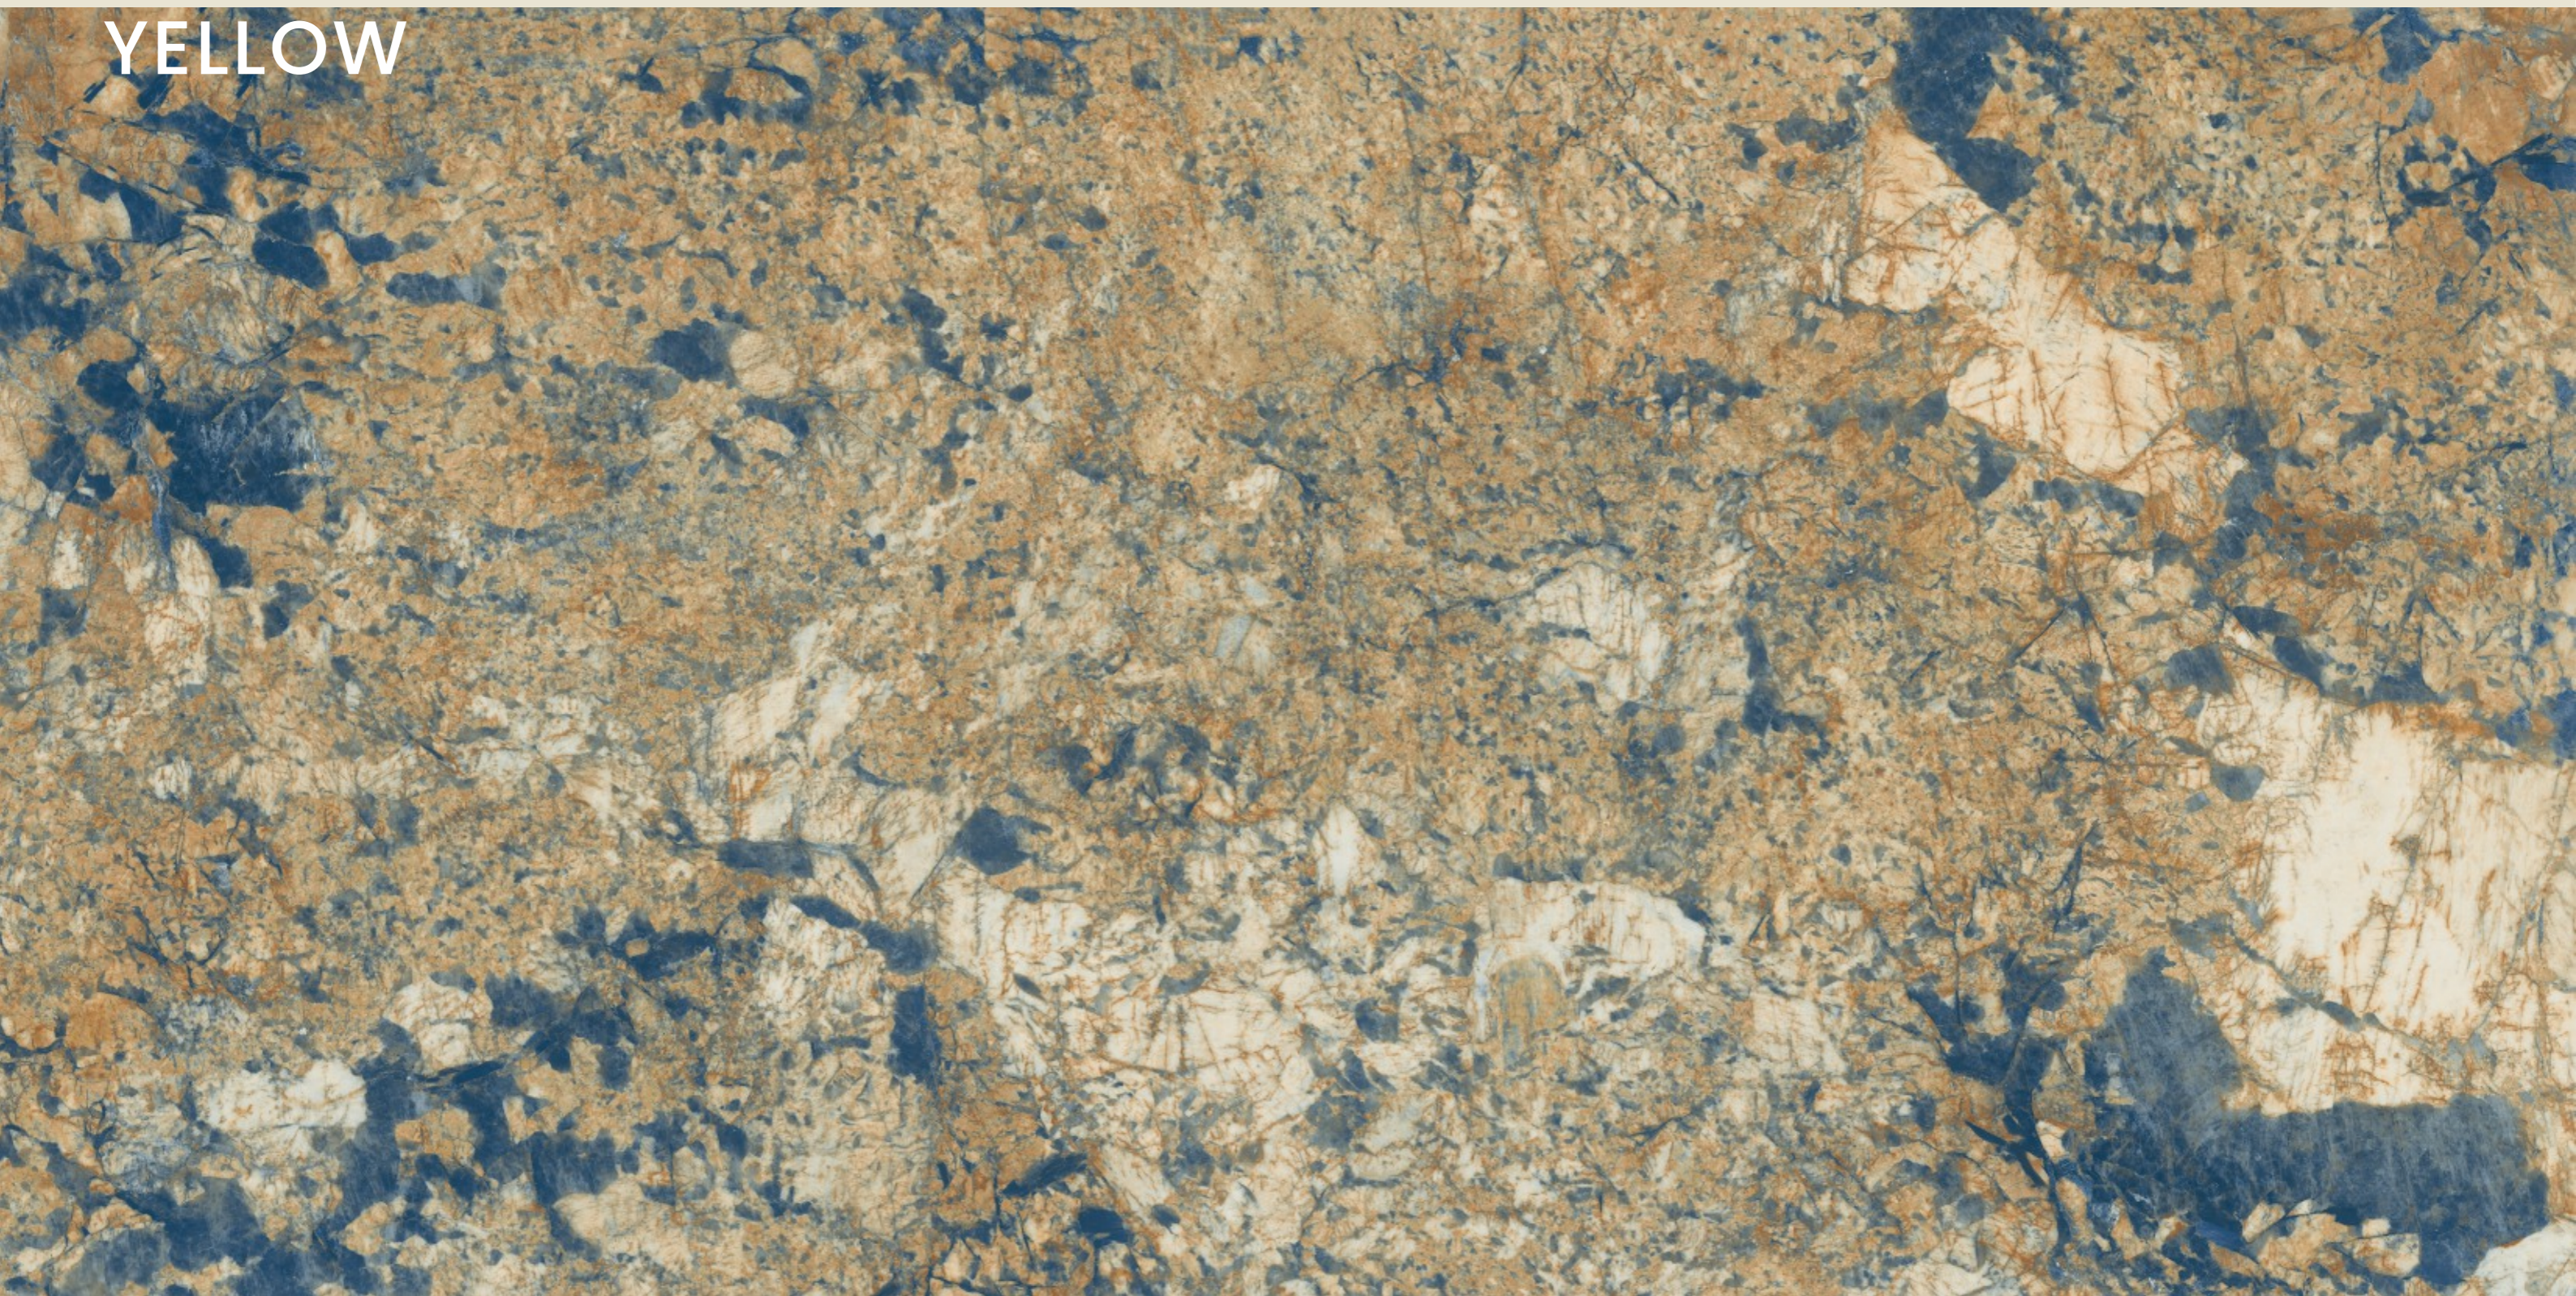

# ALASKA 716 BROWN

SIZE  
600x  
1200MM

Series  
GLOSSY

Random  
05

ALASKA 716 BROWN

**ALASKA 716**  
**YELLOW**