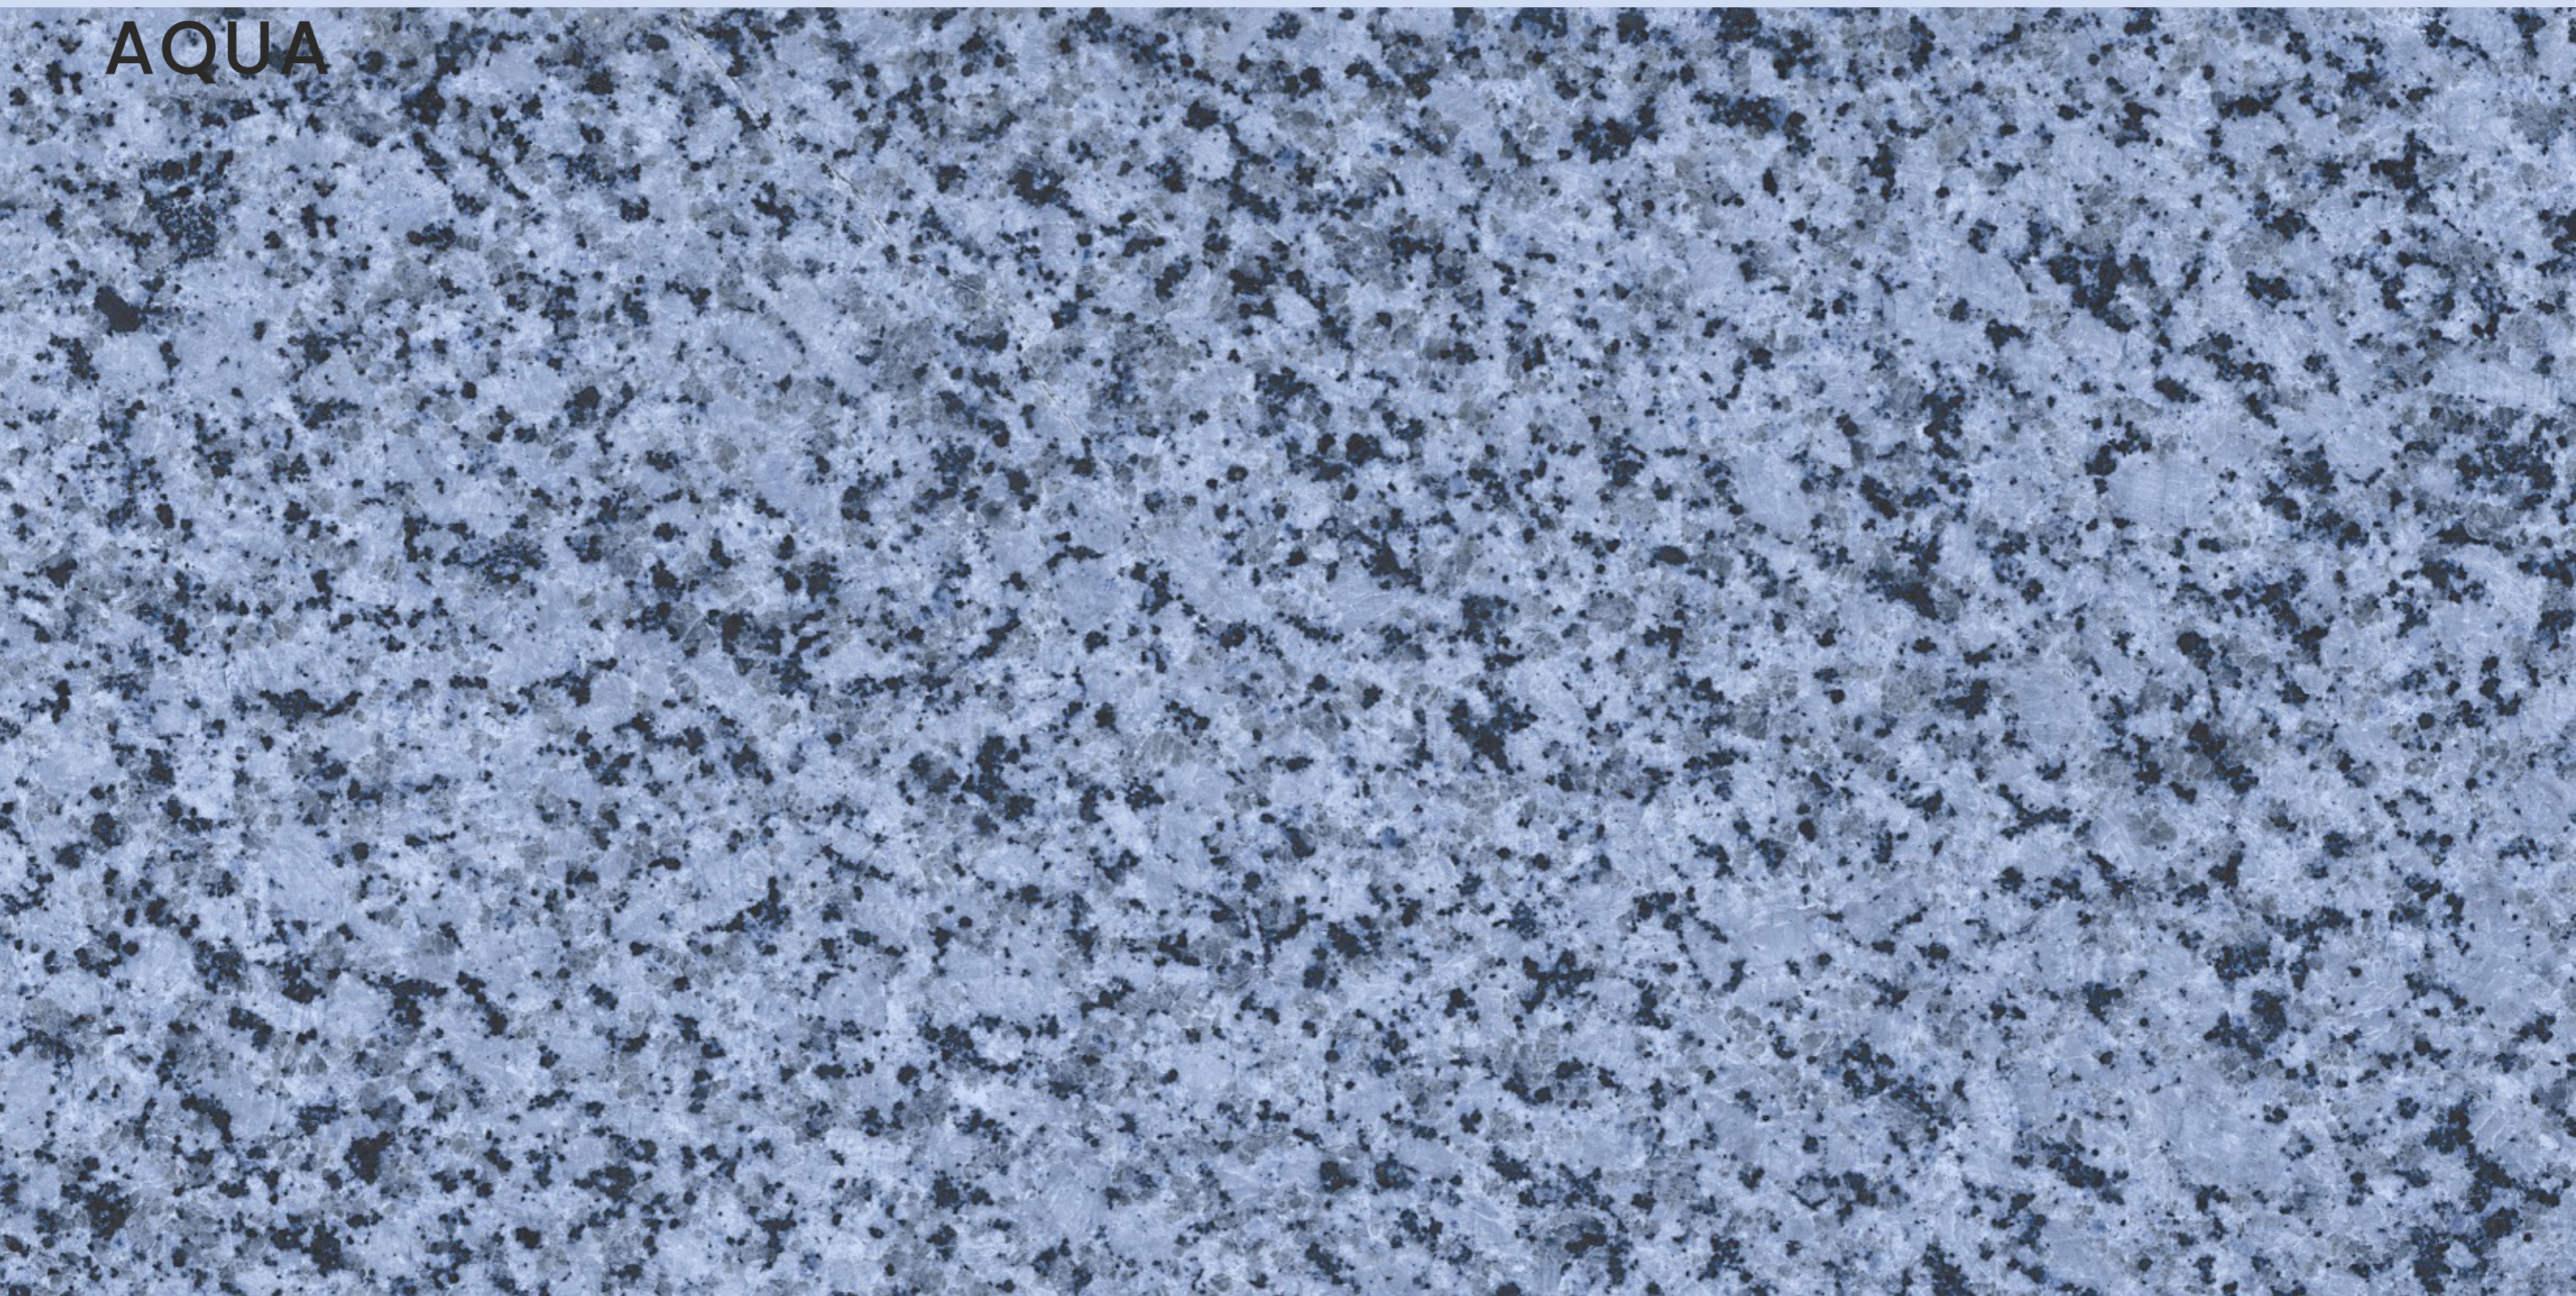

# ALASKA 713 BROWN

SIZE  
600x  
1200MM

Series  
GLOSSY

Random  
03

**ALASKA 714**  
**AQUA**