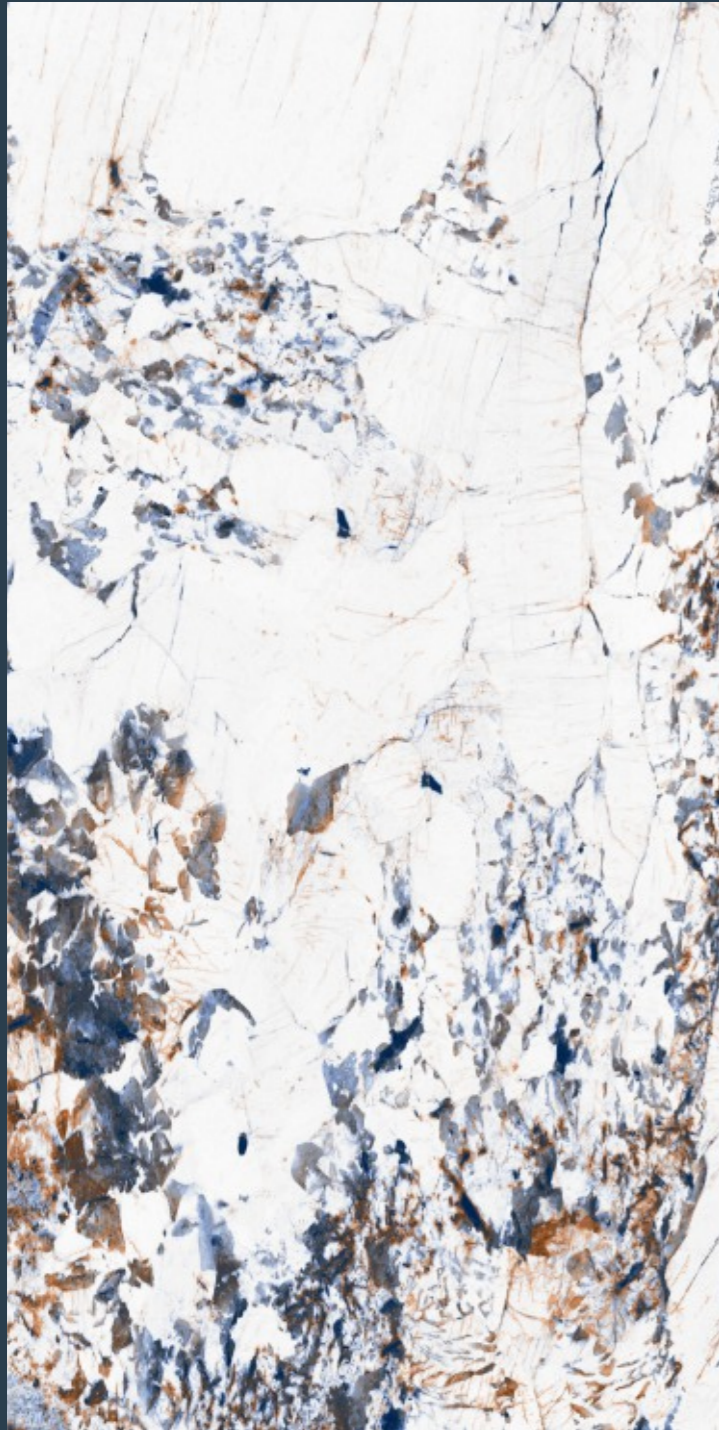

ALASKA 703 BLUE

SIZE
600x
1200MM

Series
GLOSSY

Random
03