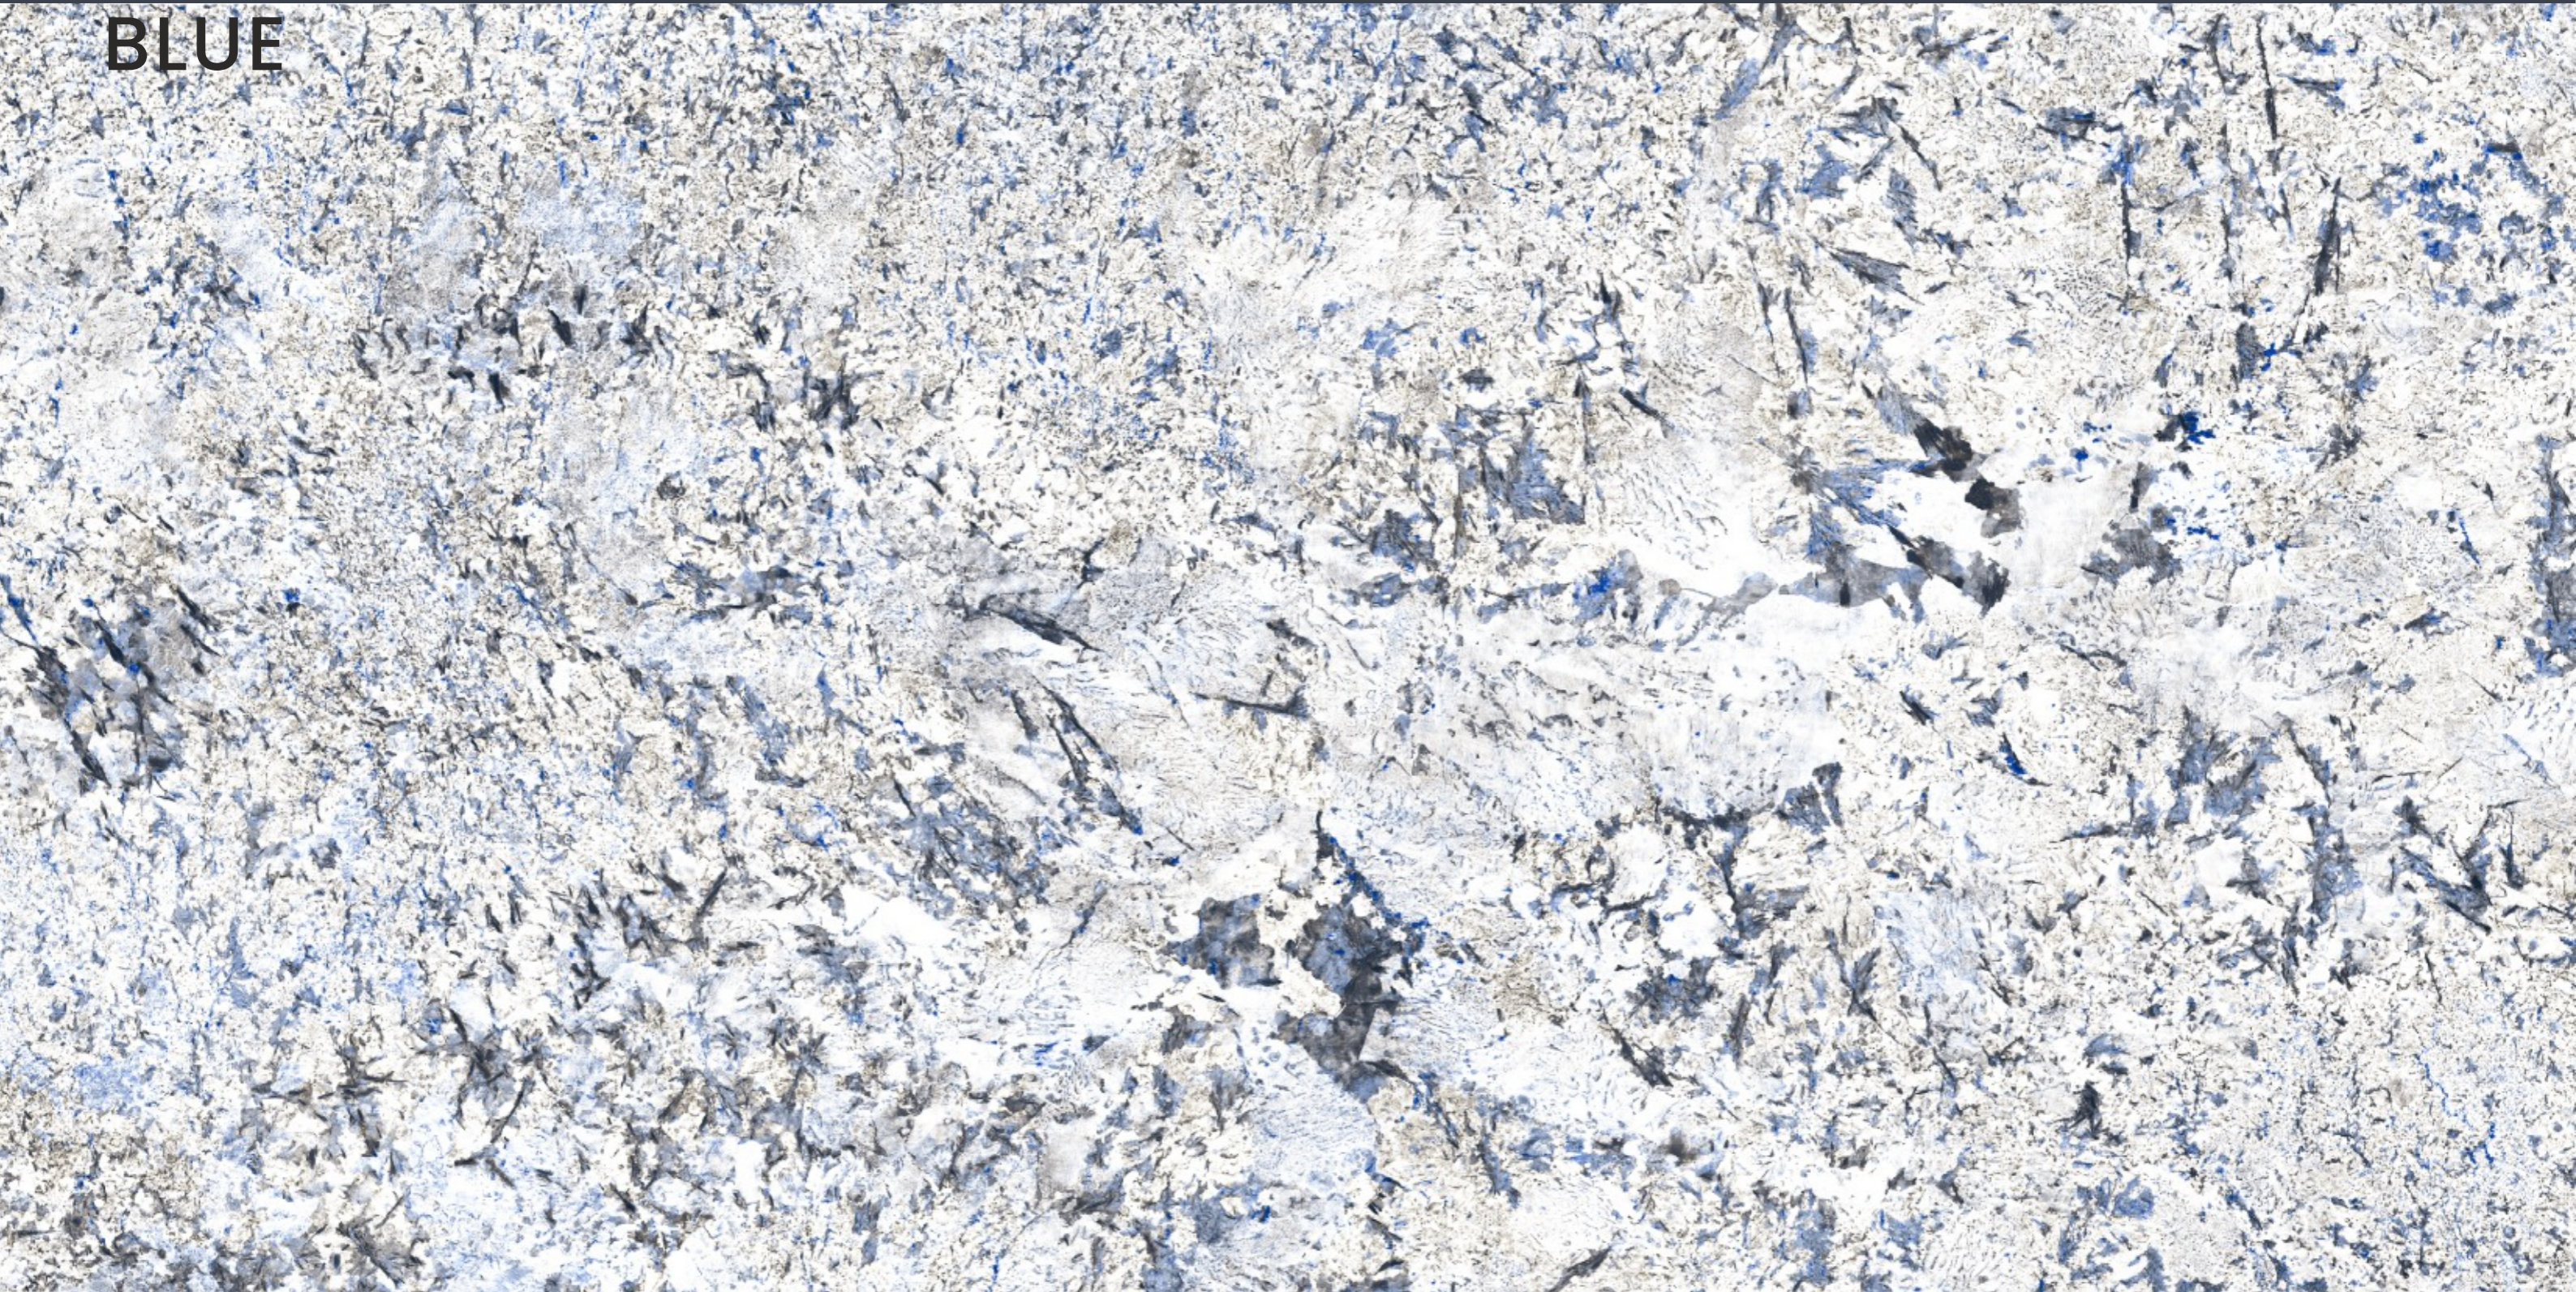

# ALASKA 708 RED

SIZE  
600x  
1200MM

Series  
GLOSSY

Random  
03

ALASKA 708 RED

ALASKA 709

BLUE

**ALASKA 709  
BLUE**