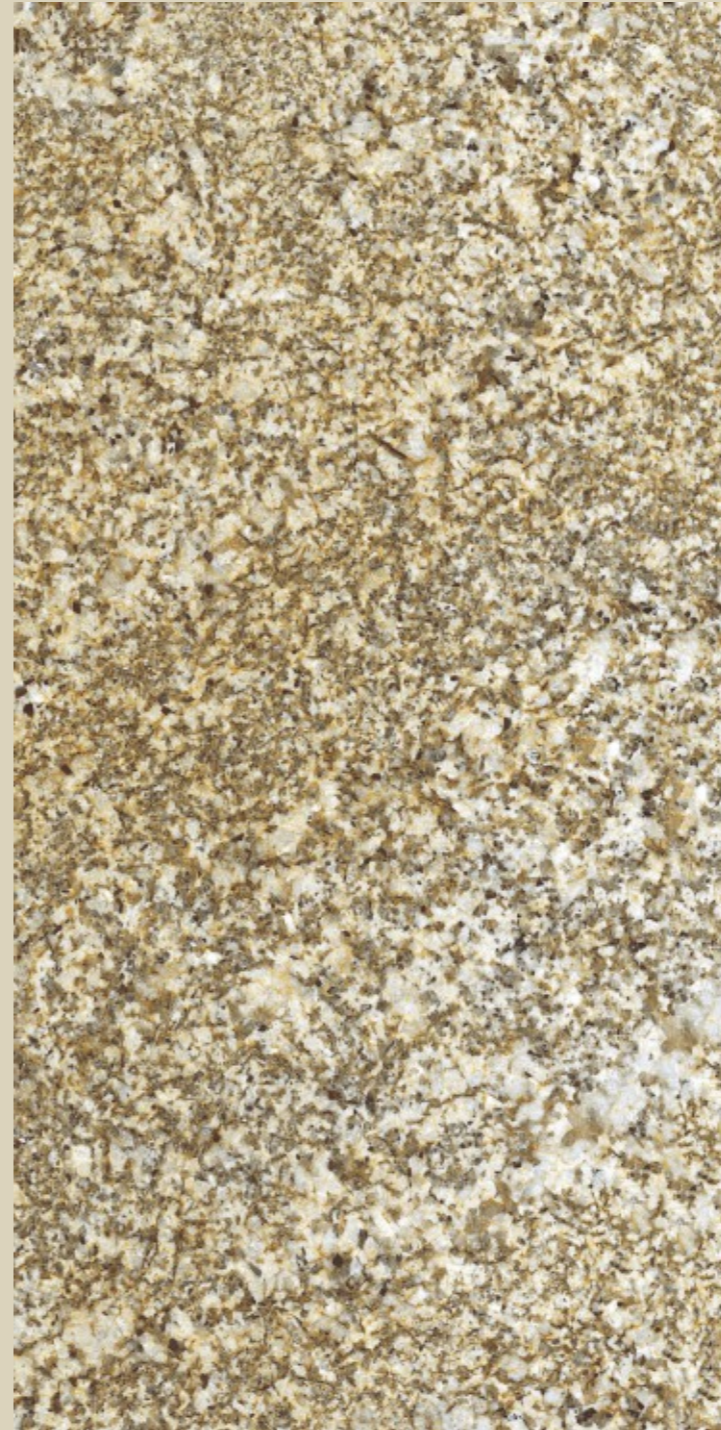

ALASKA 712 YELLOW

SIZE
600x
1200MM

Series
GLOSSY

Random
03