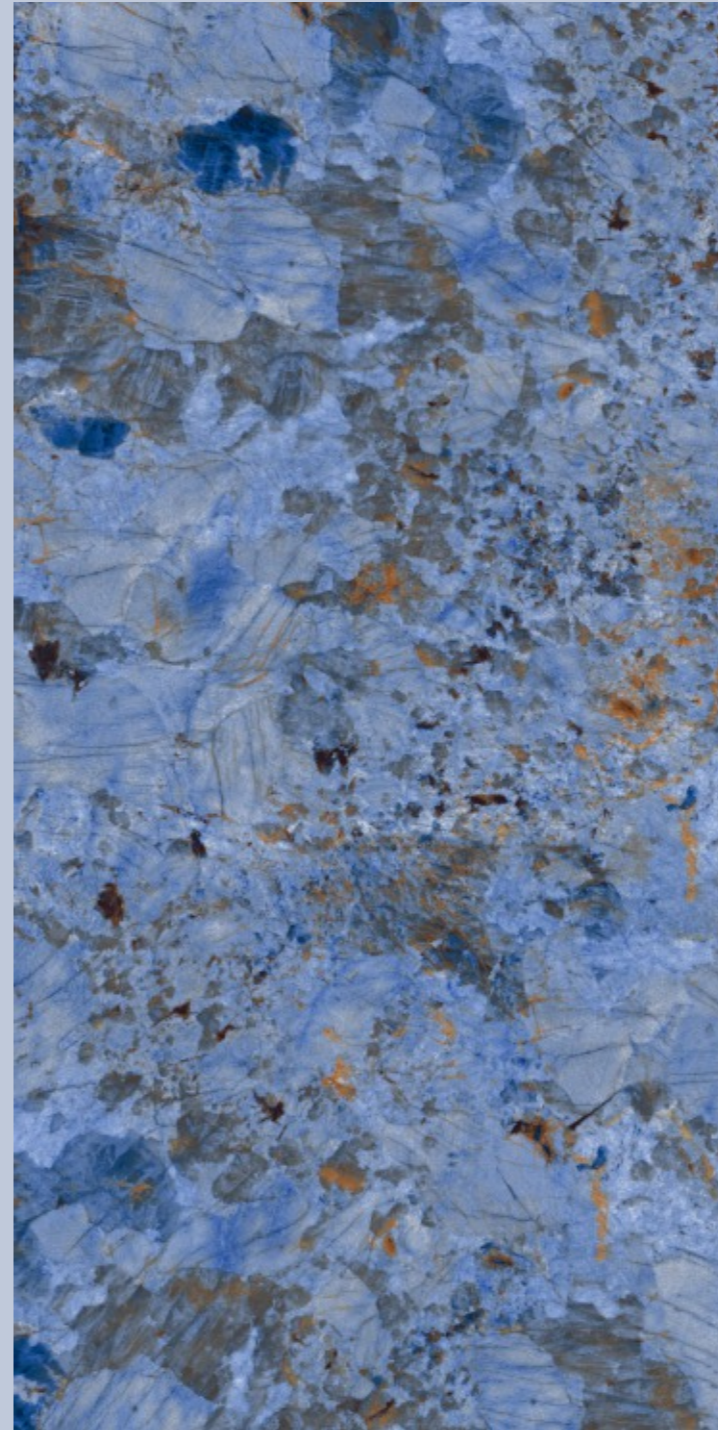

ALASKA 704 BLUE

SIZE
600x
1200MM

Series
GLOSSY

Random
03