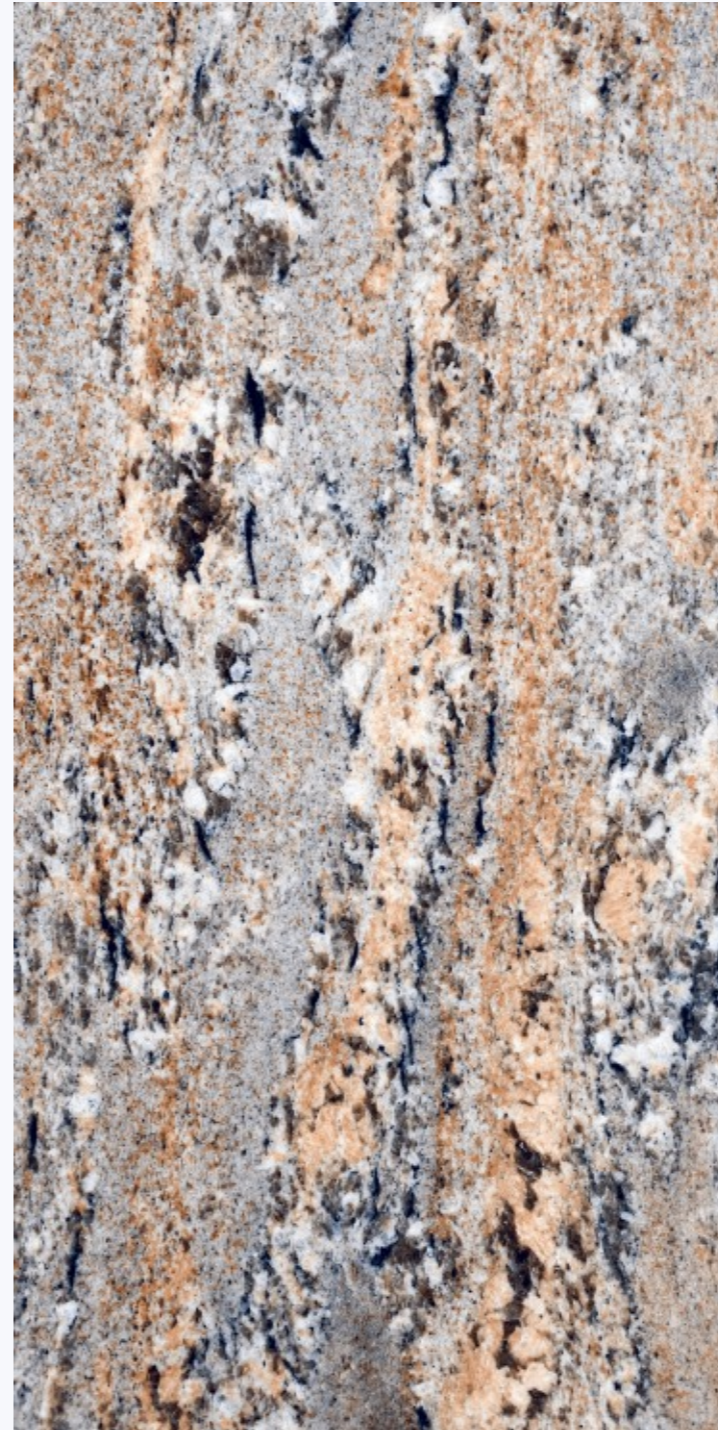

ALASKA 706 RED

SIZE
600x
1200MM

Series
GLOSSY

Random
03