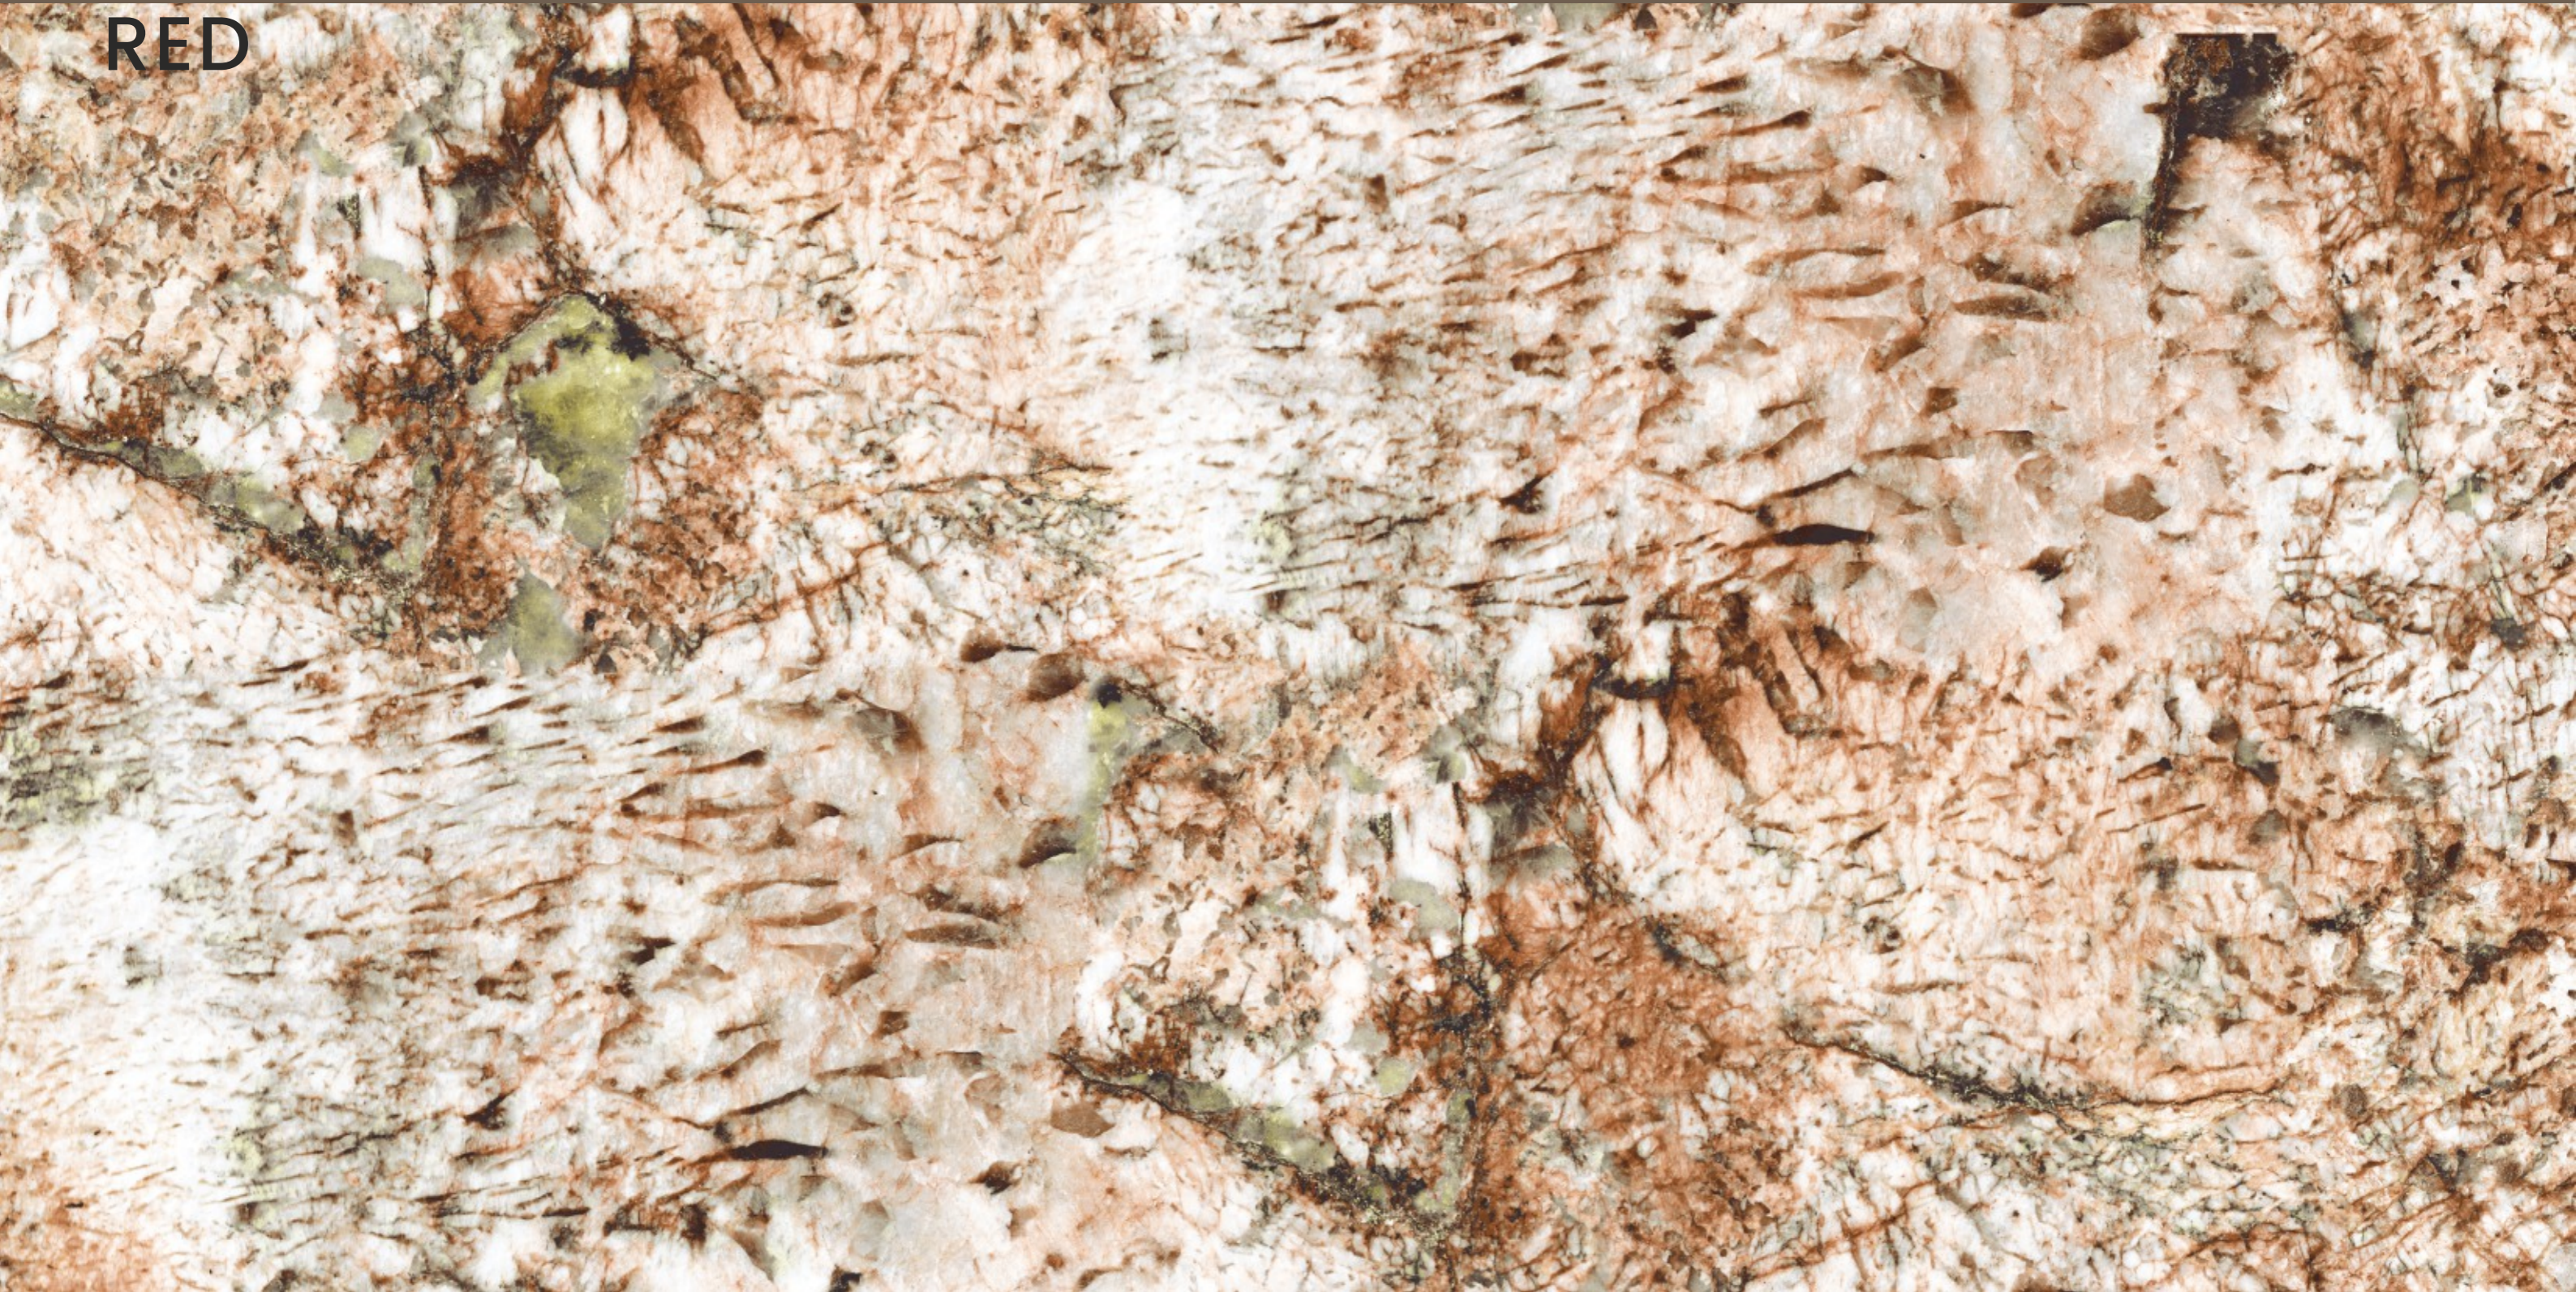

# ALASKA 702 NATURAL

SIZE  
600x  
1200MM

Series  
GLOSSY

Random  
03

ALASKA 702 NATURAL

ALASKA 702

RED