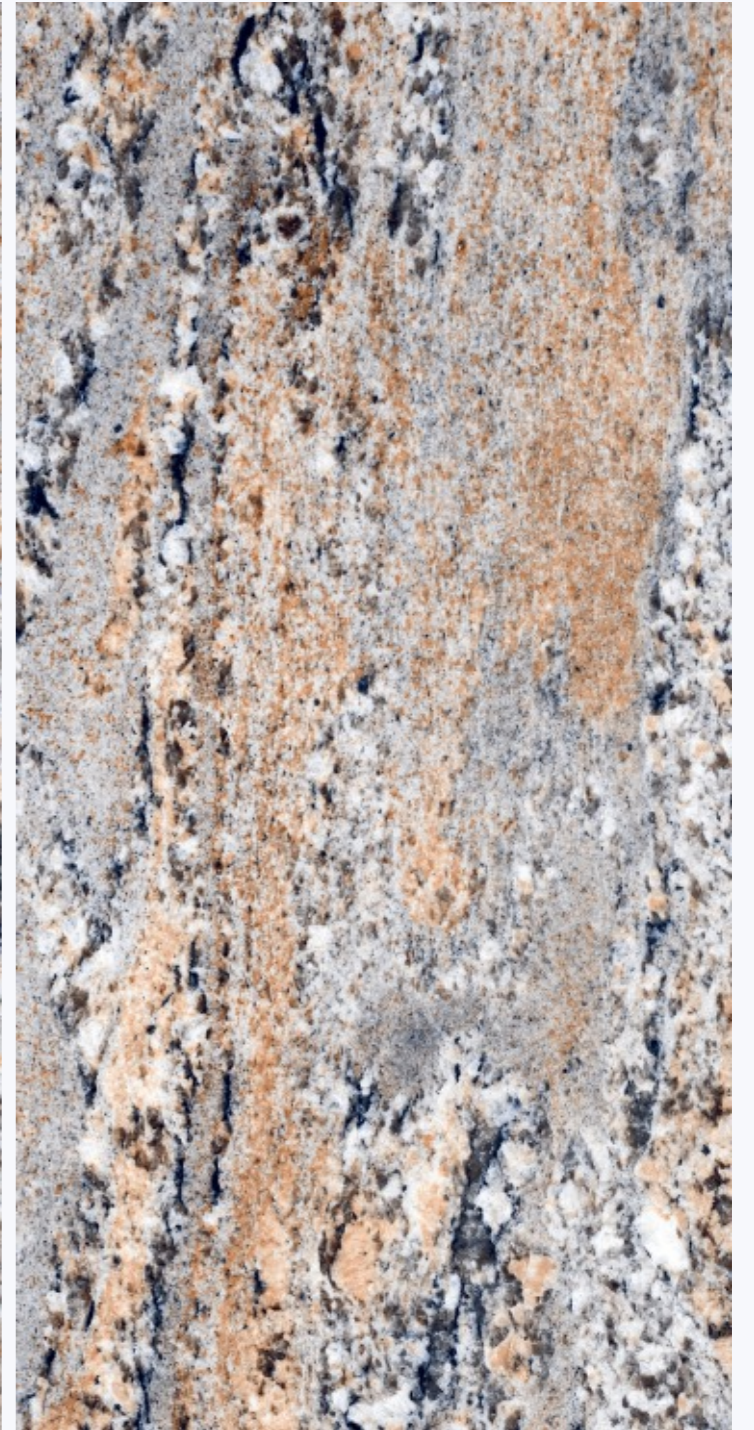

ALASKA 706 RED

SIZE
600x
1200MM

Series
GLOSSY

Random
03