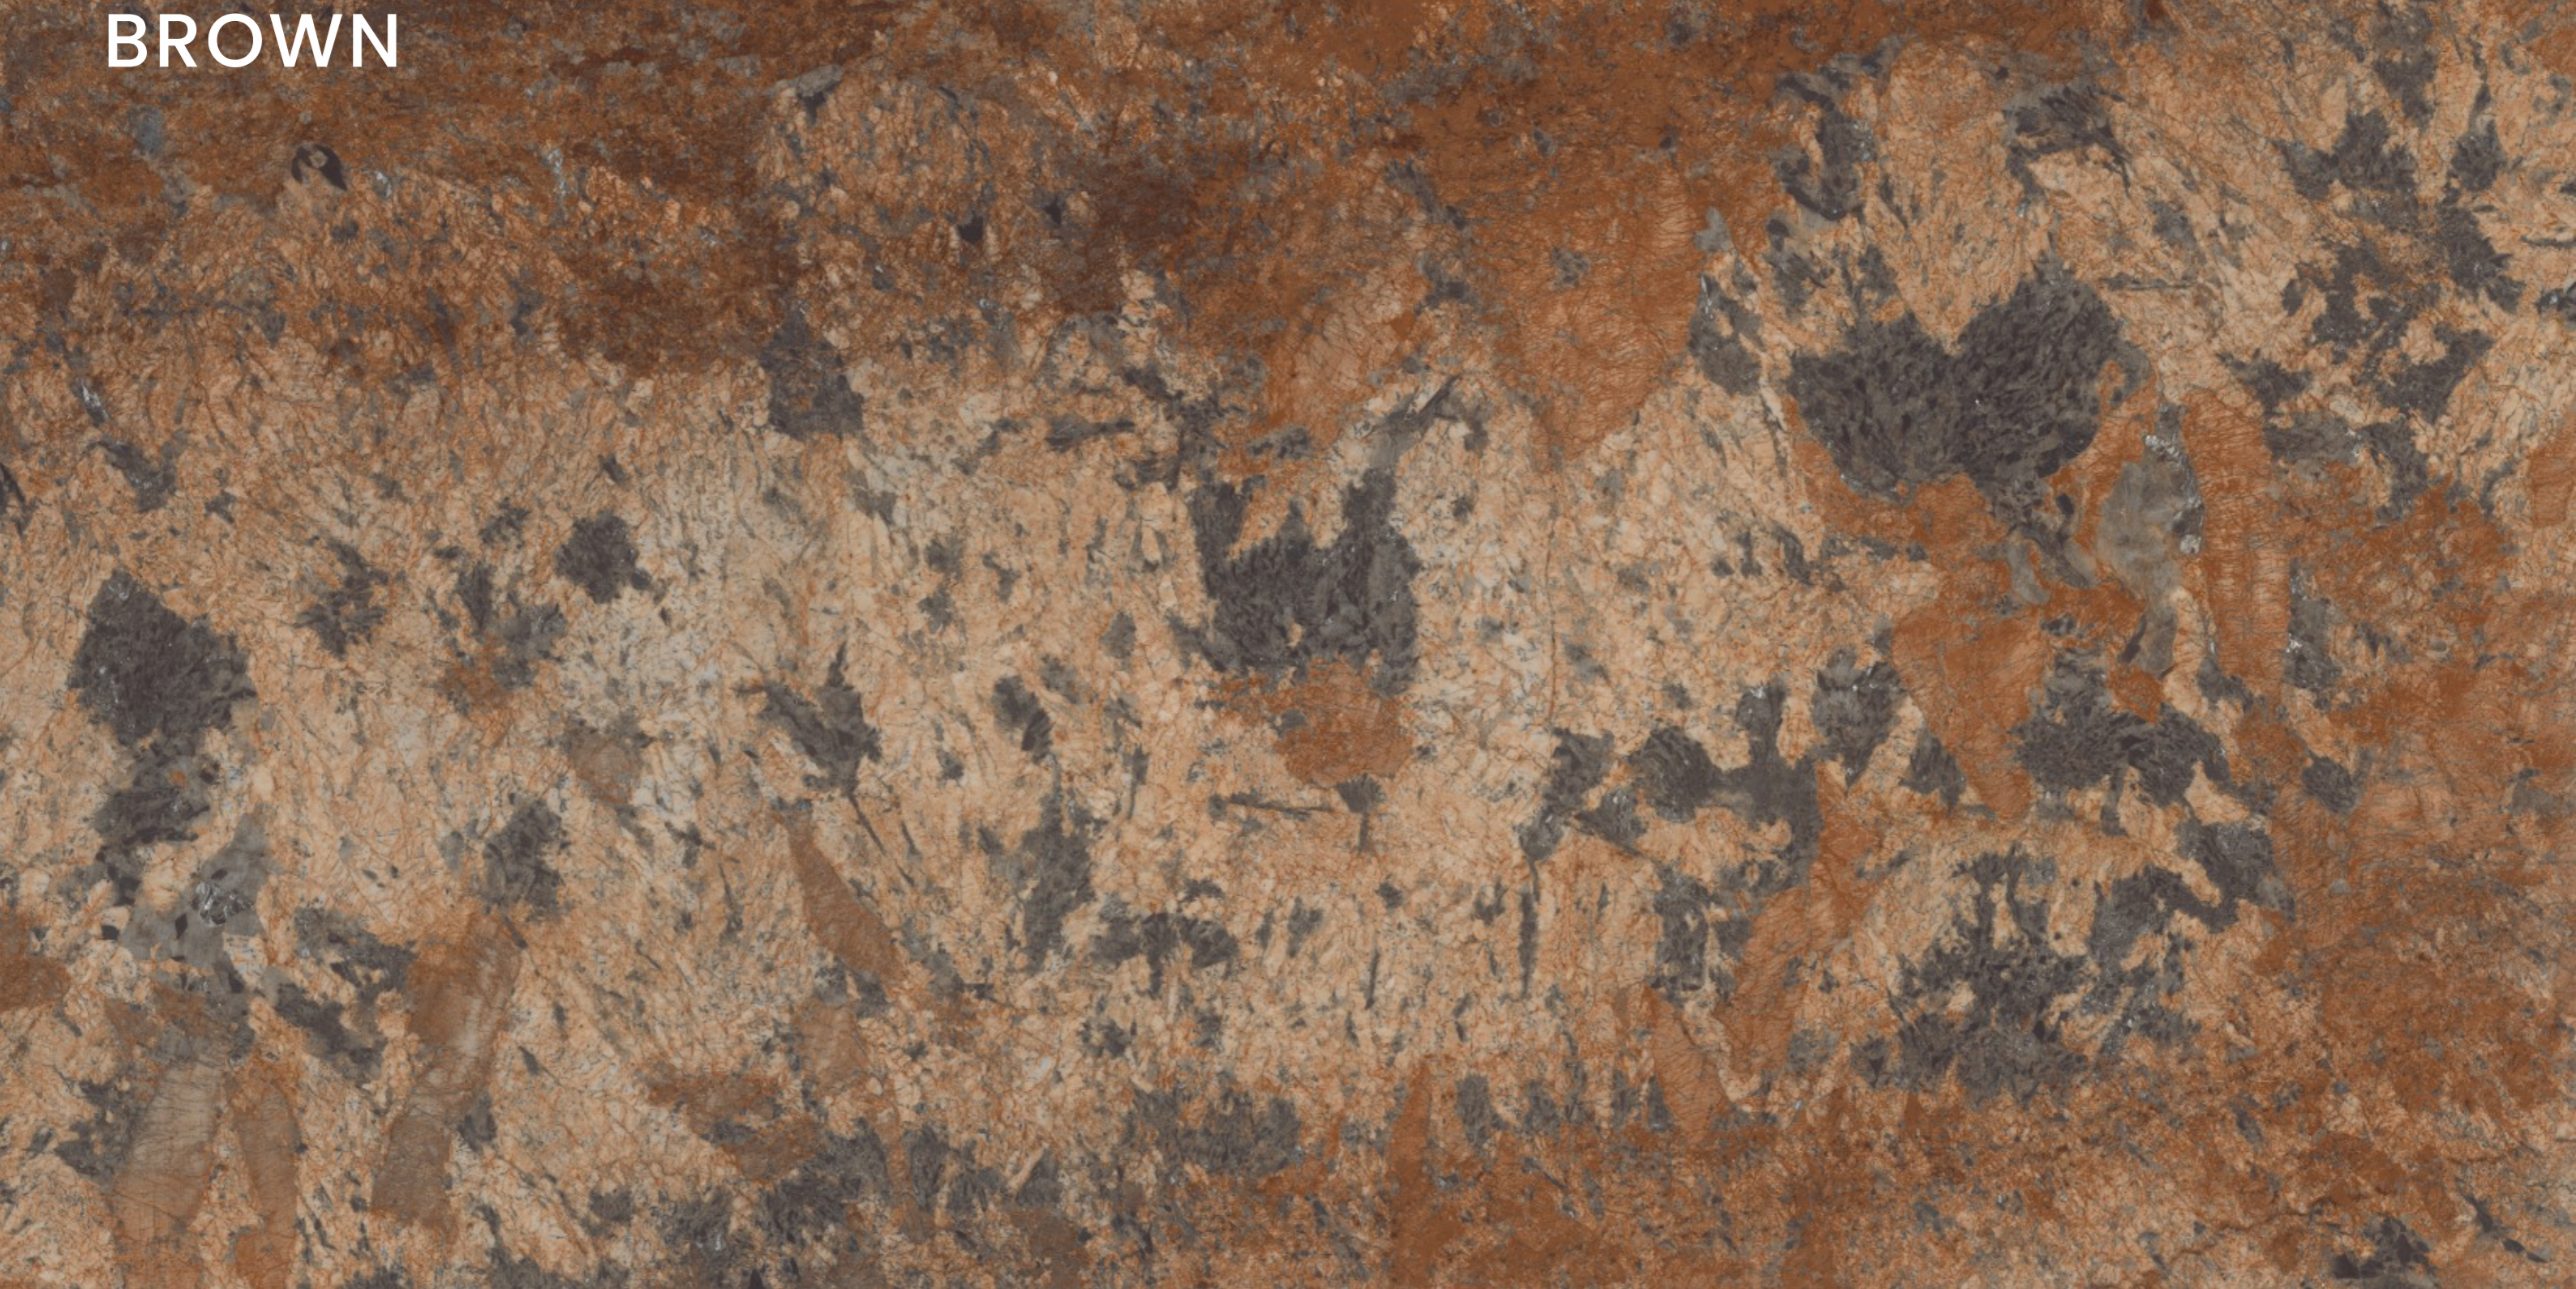

# ALASKA 715 AQUA

SIZE  
600x  
1200MM

Series  
GLOSSY

Random  
03

ALASKA 715 AQUA

**ALASKA 715**  
**BROWN**