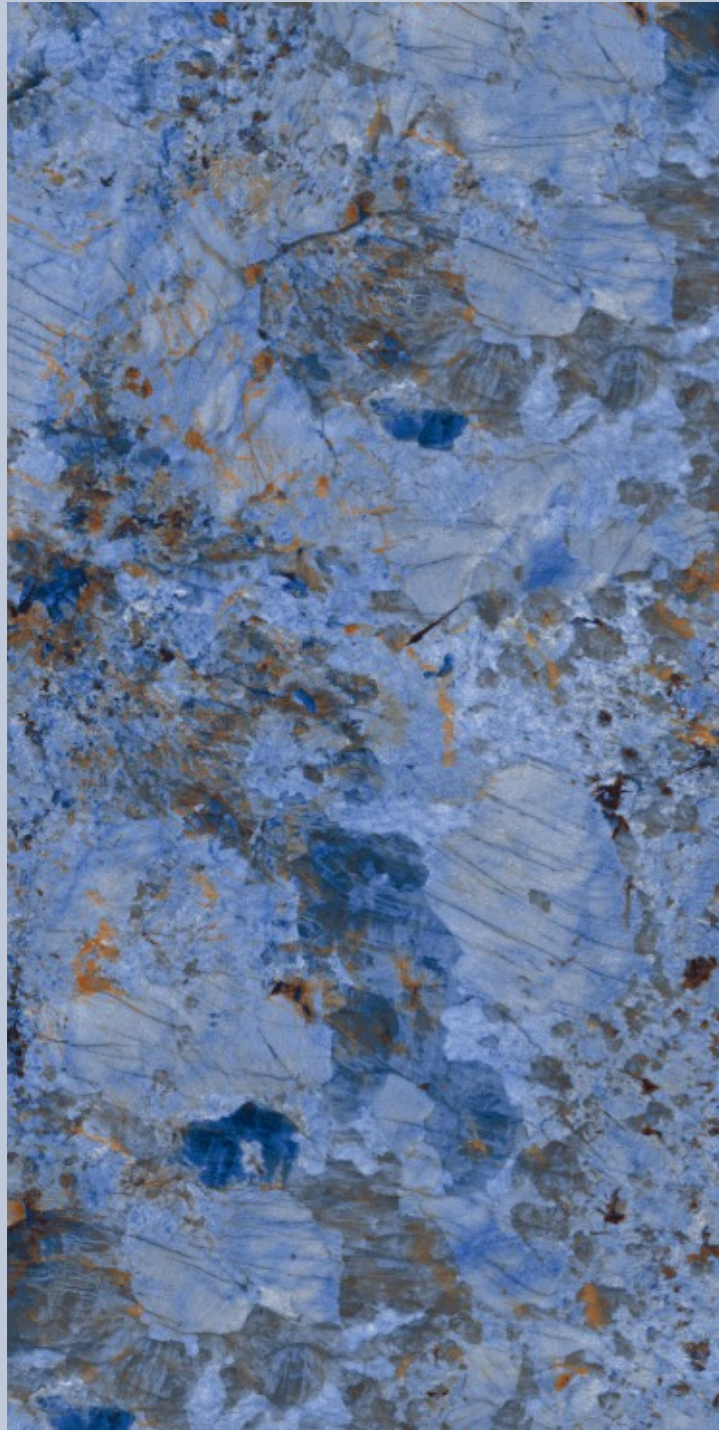

ALASKA 704 BLUE

SIZE
600x
1200MM

Series
GLOSSY

Random
03