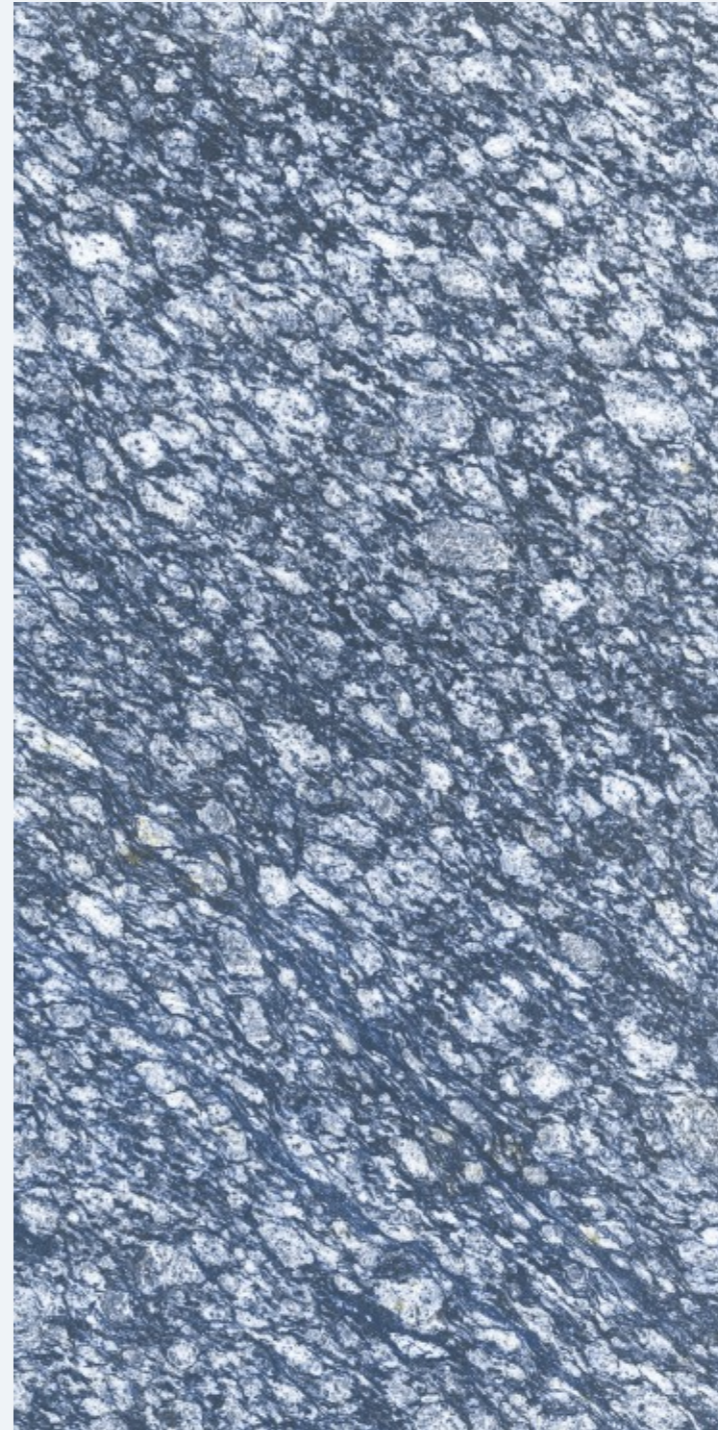

ALASKA 713 AQUA

SIZE
600x
1200MM

Series
GLOSSY

Random
03