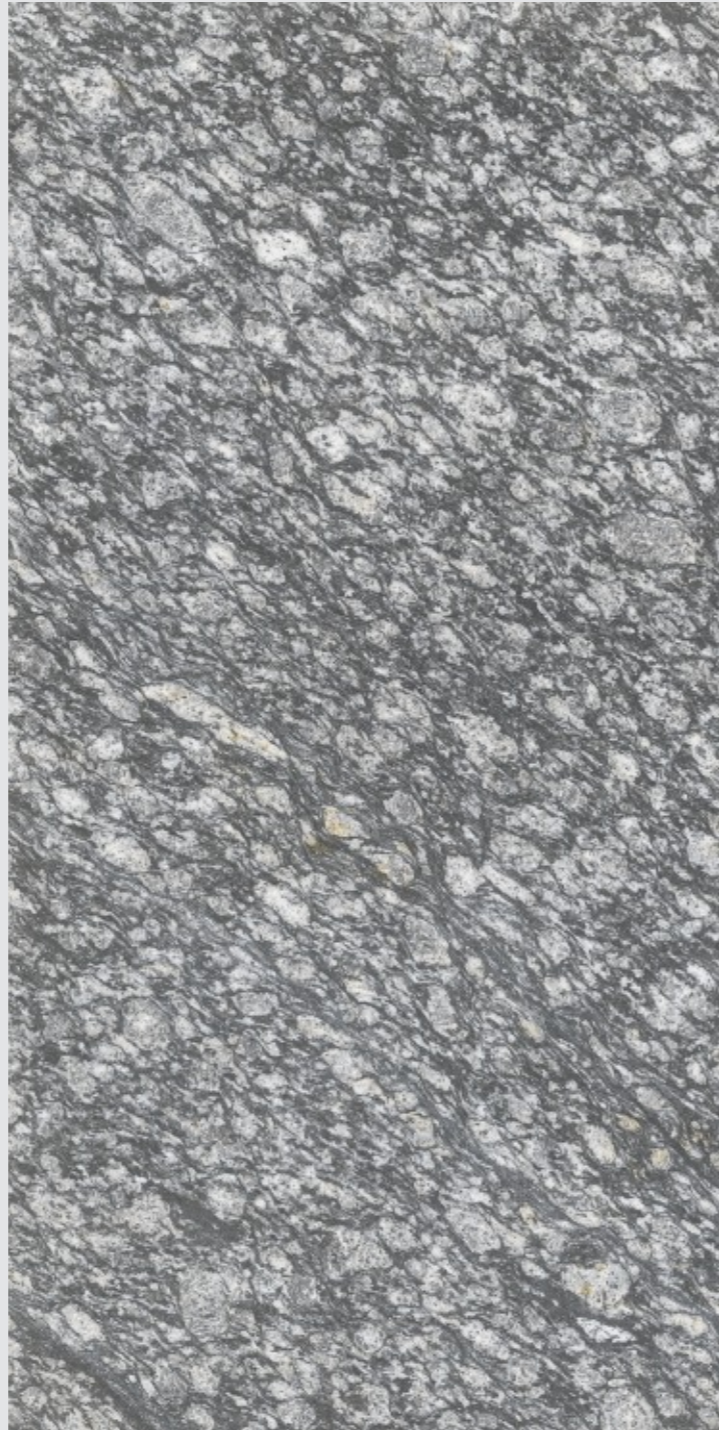

ALASKA 713 GREY

SIZE
600x
1200MM

Series
GLOSSY

Random
03