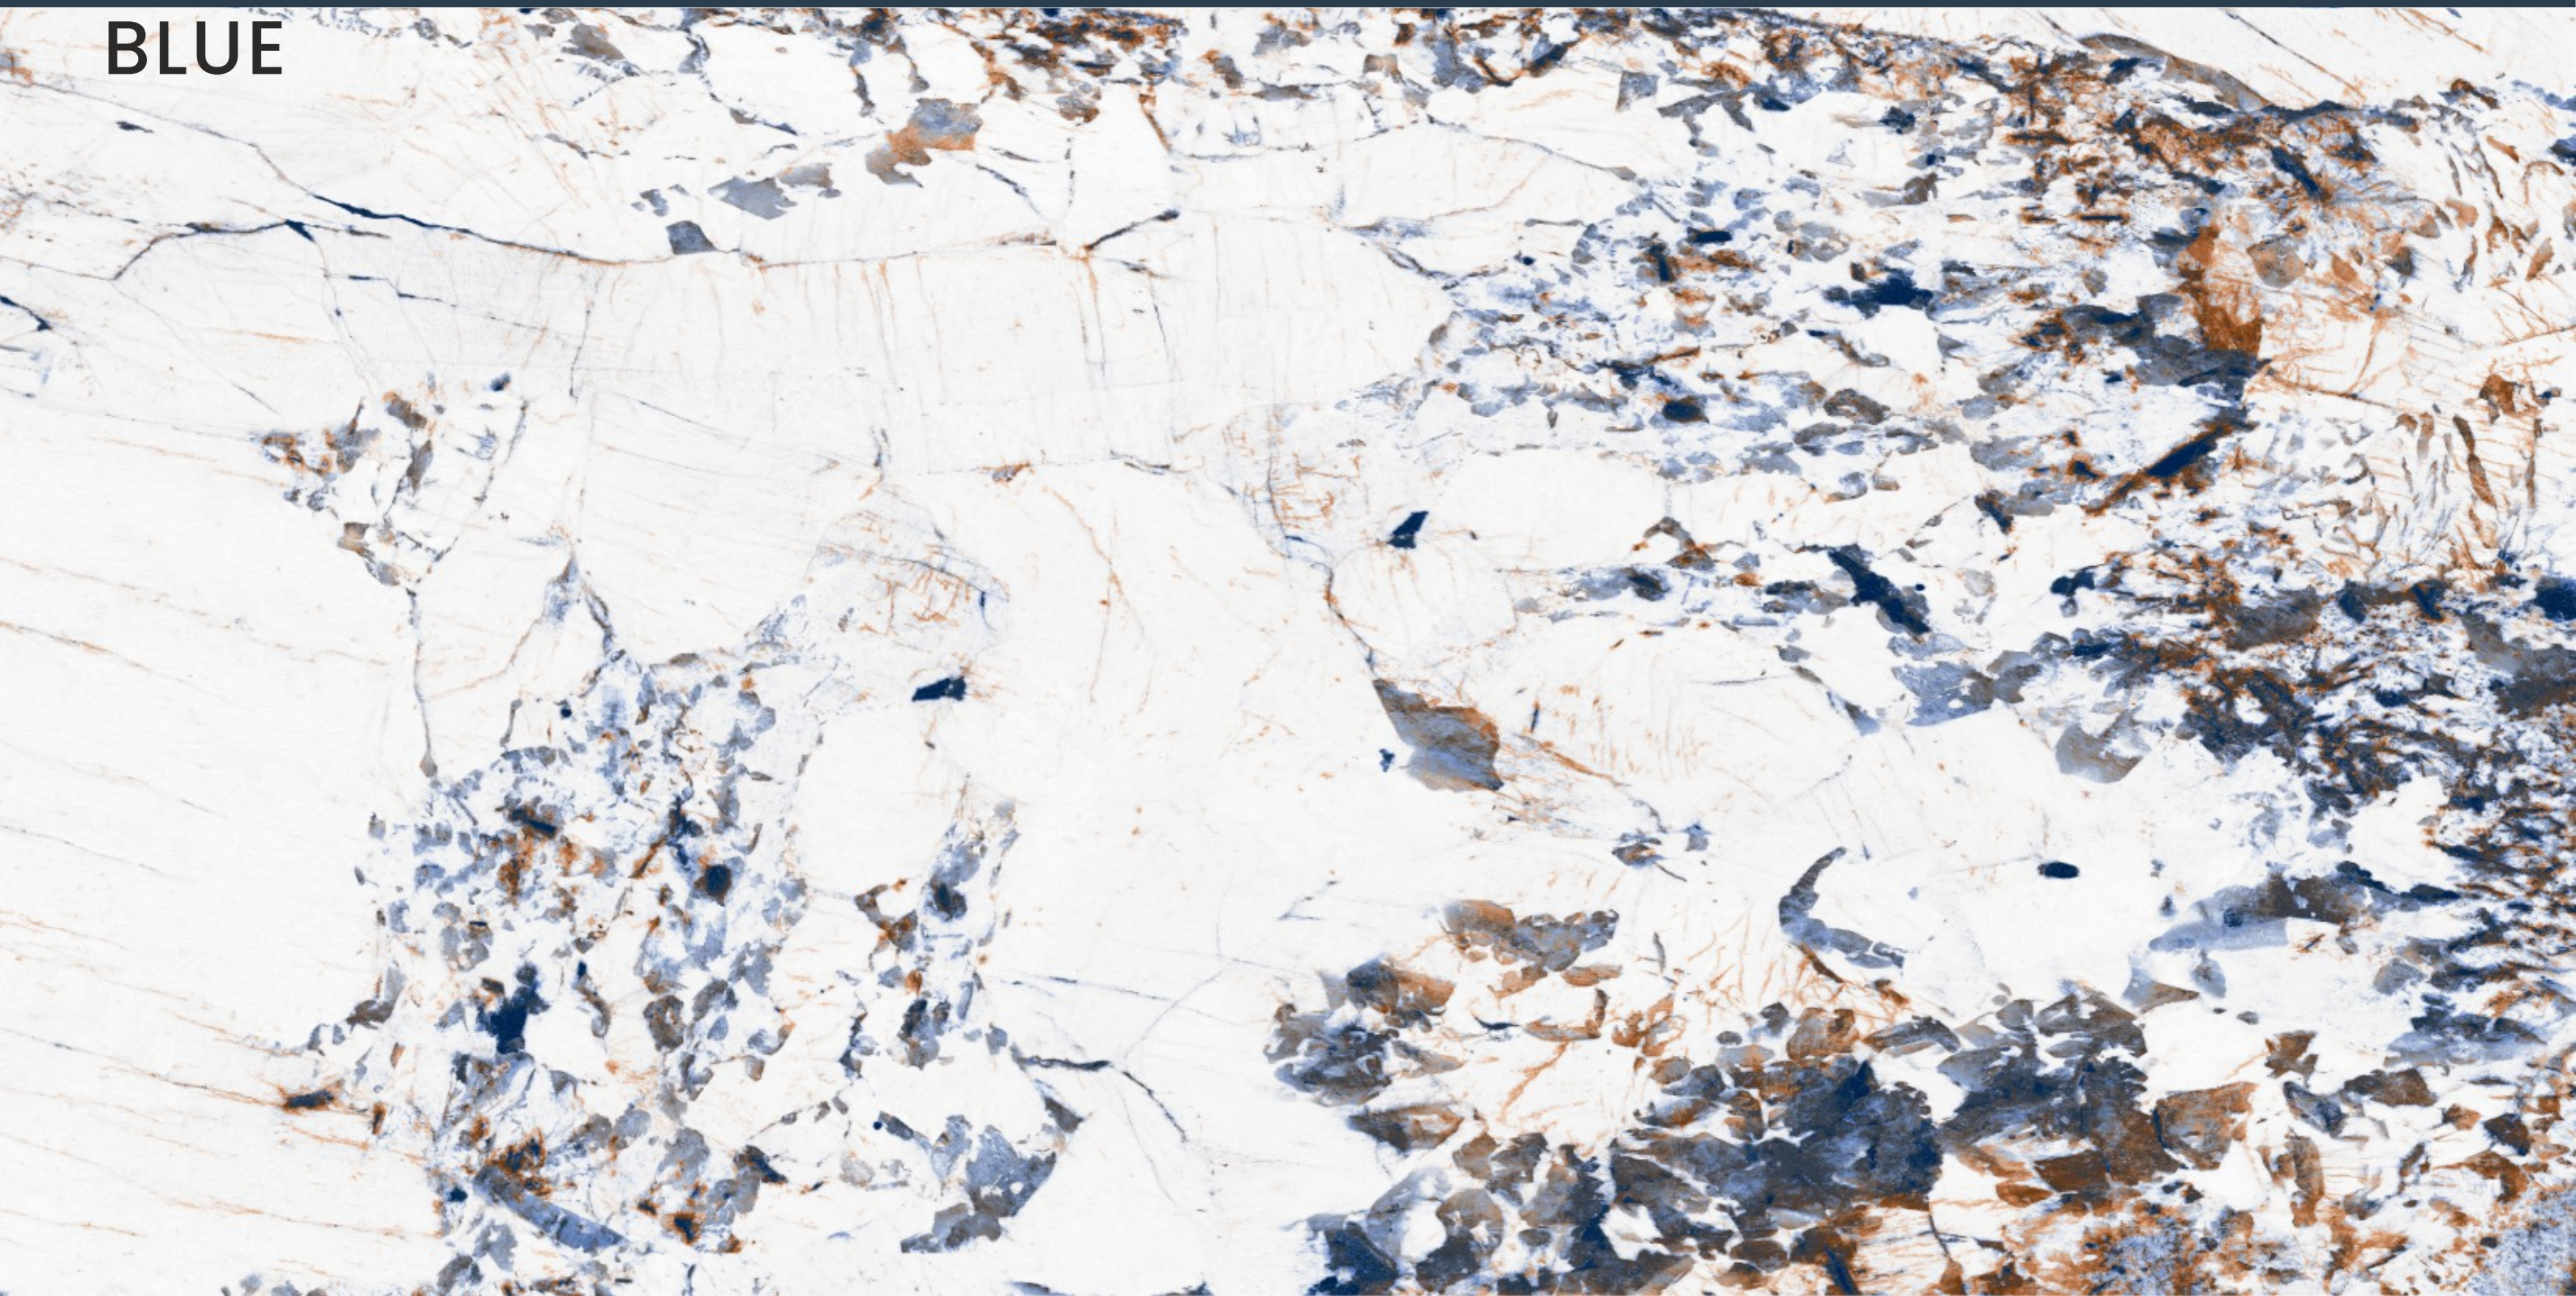

# ALASKA 702 YELLOW

SIZE  
600x  
1200MM

Series  
GLOSSY

Random  
03

ALASKA 702 YELLOW

**ALASKA 703**  
**BLUE**