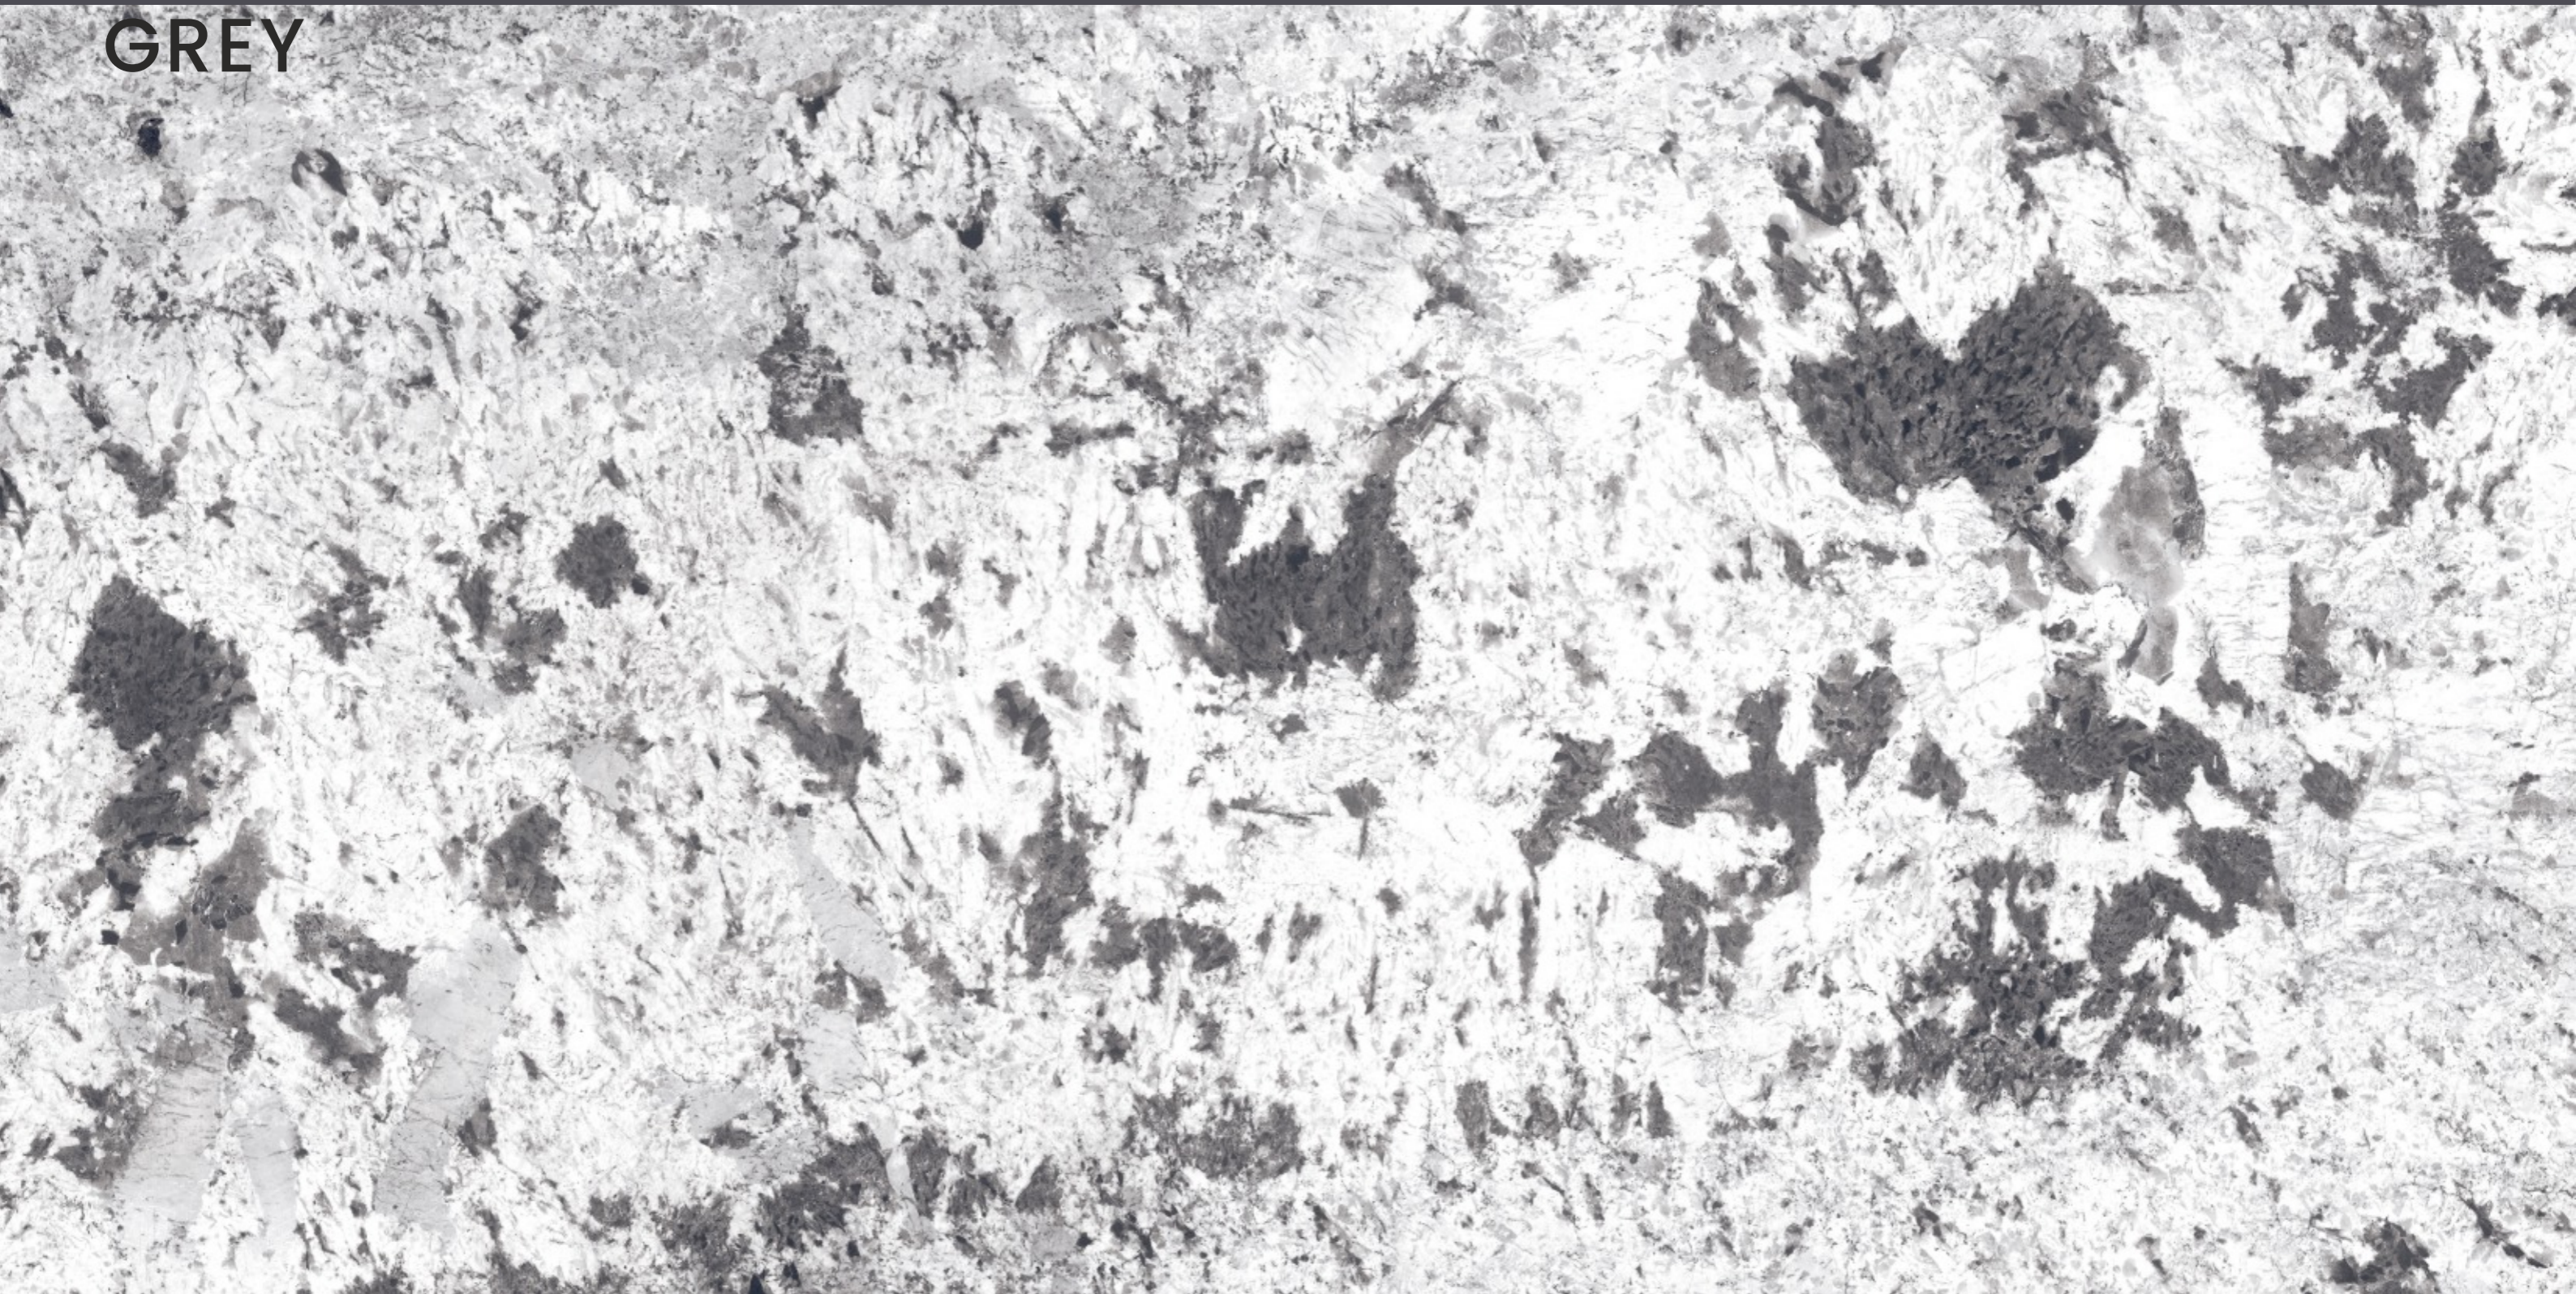

# ALASKA 715 BROWN

SIZE  
600x  
1200MM

Series  
GLOSSY

Random  
03

**ALASKA 715**  
**GREY**