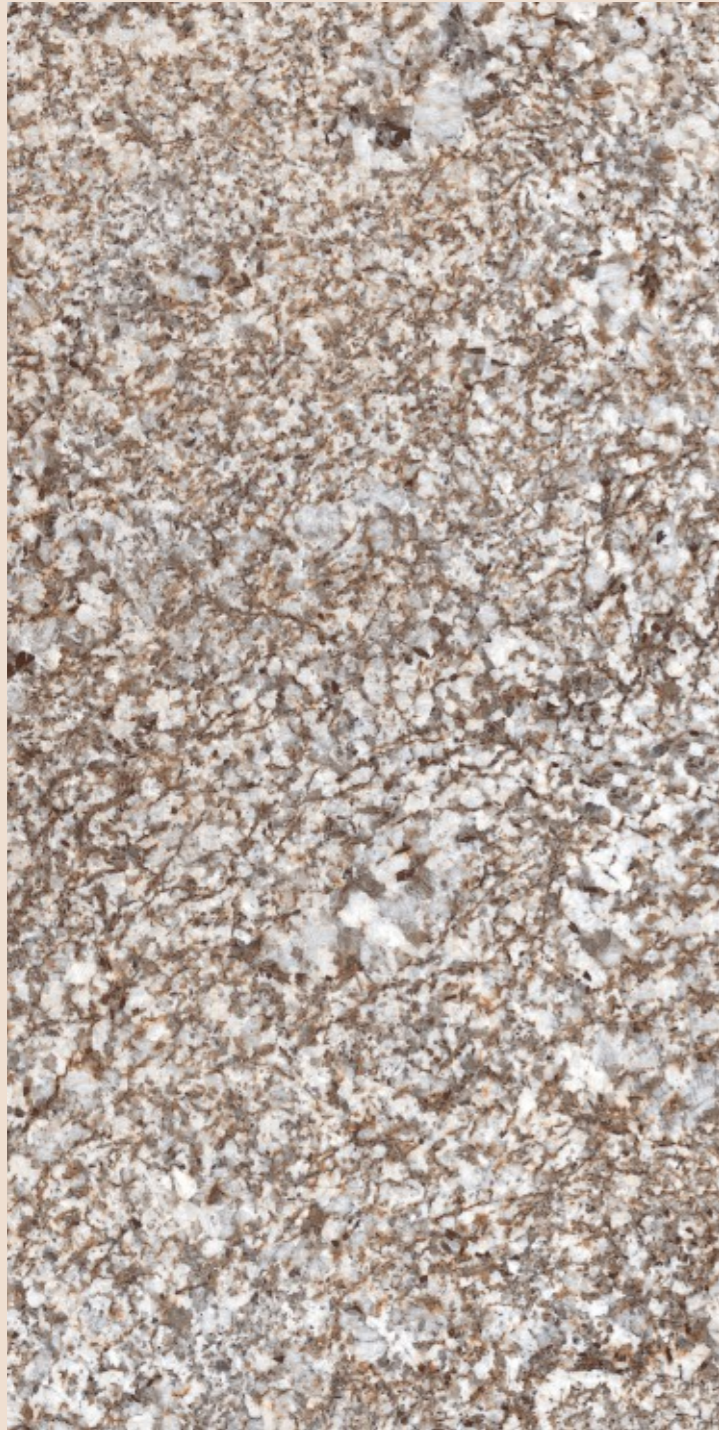

ALASKA 712 BROWN

SIZE
600x
1200MM

Series
GLOSSY

Random
03