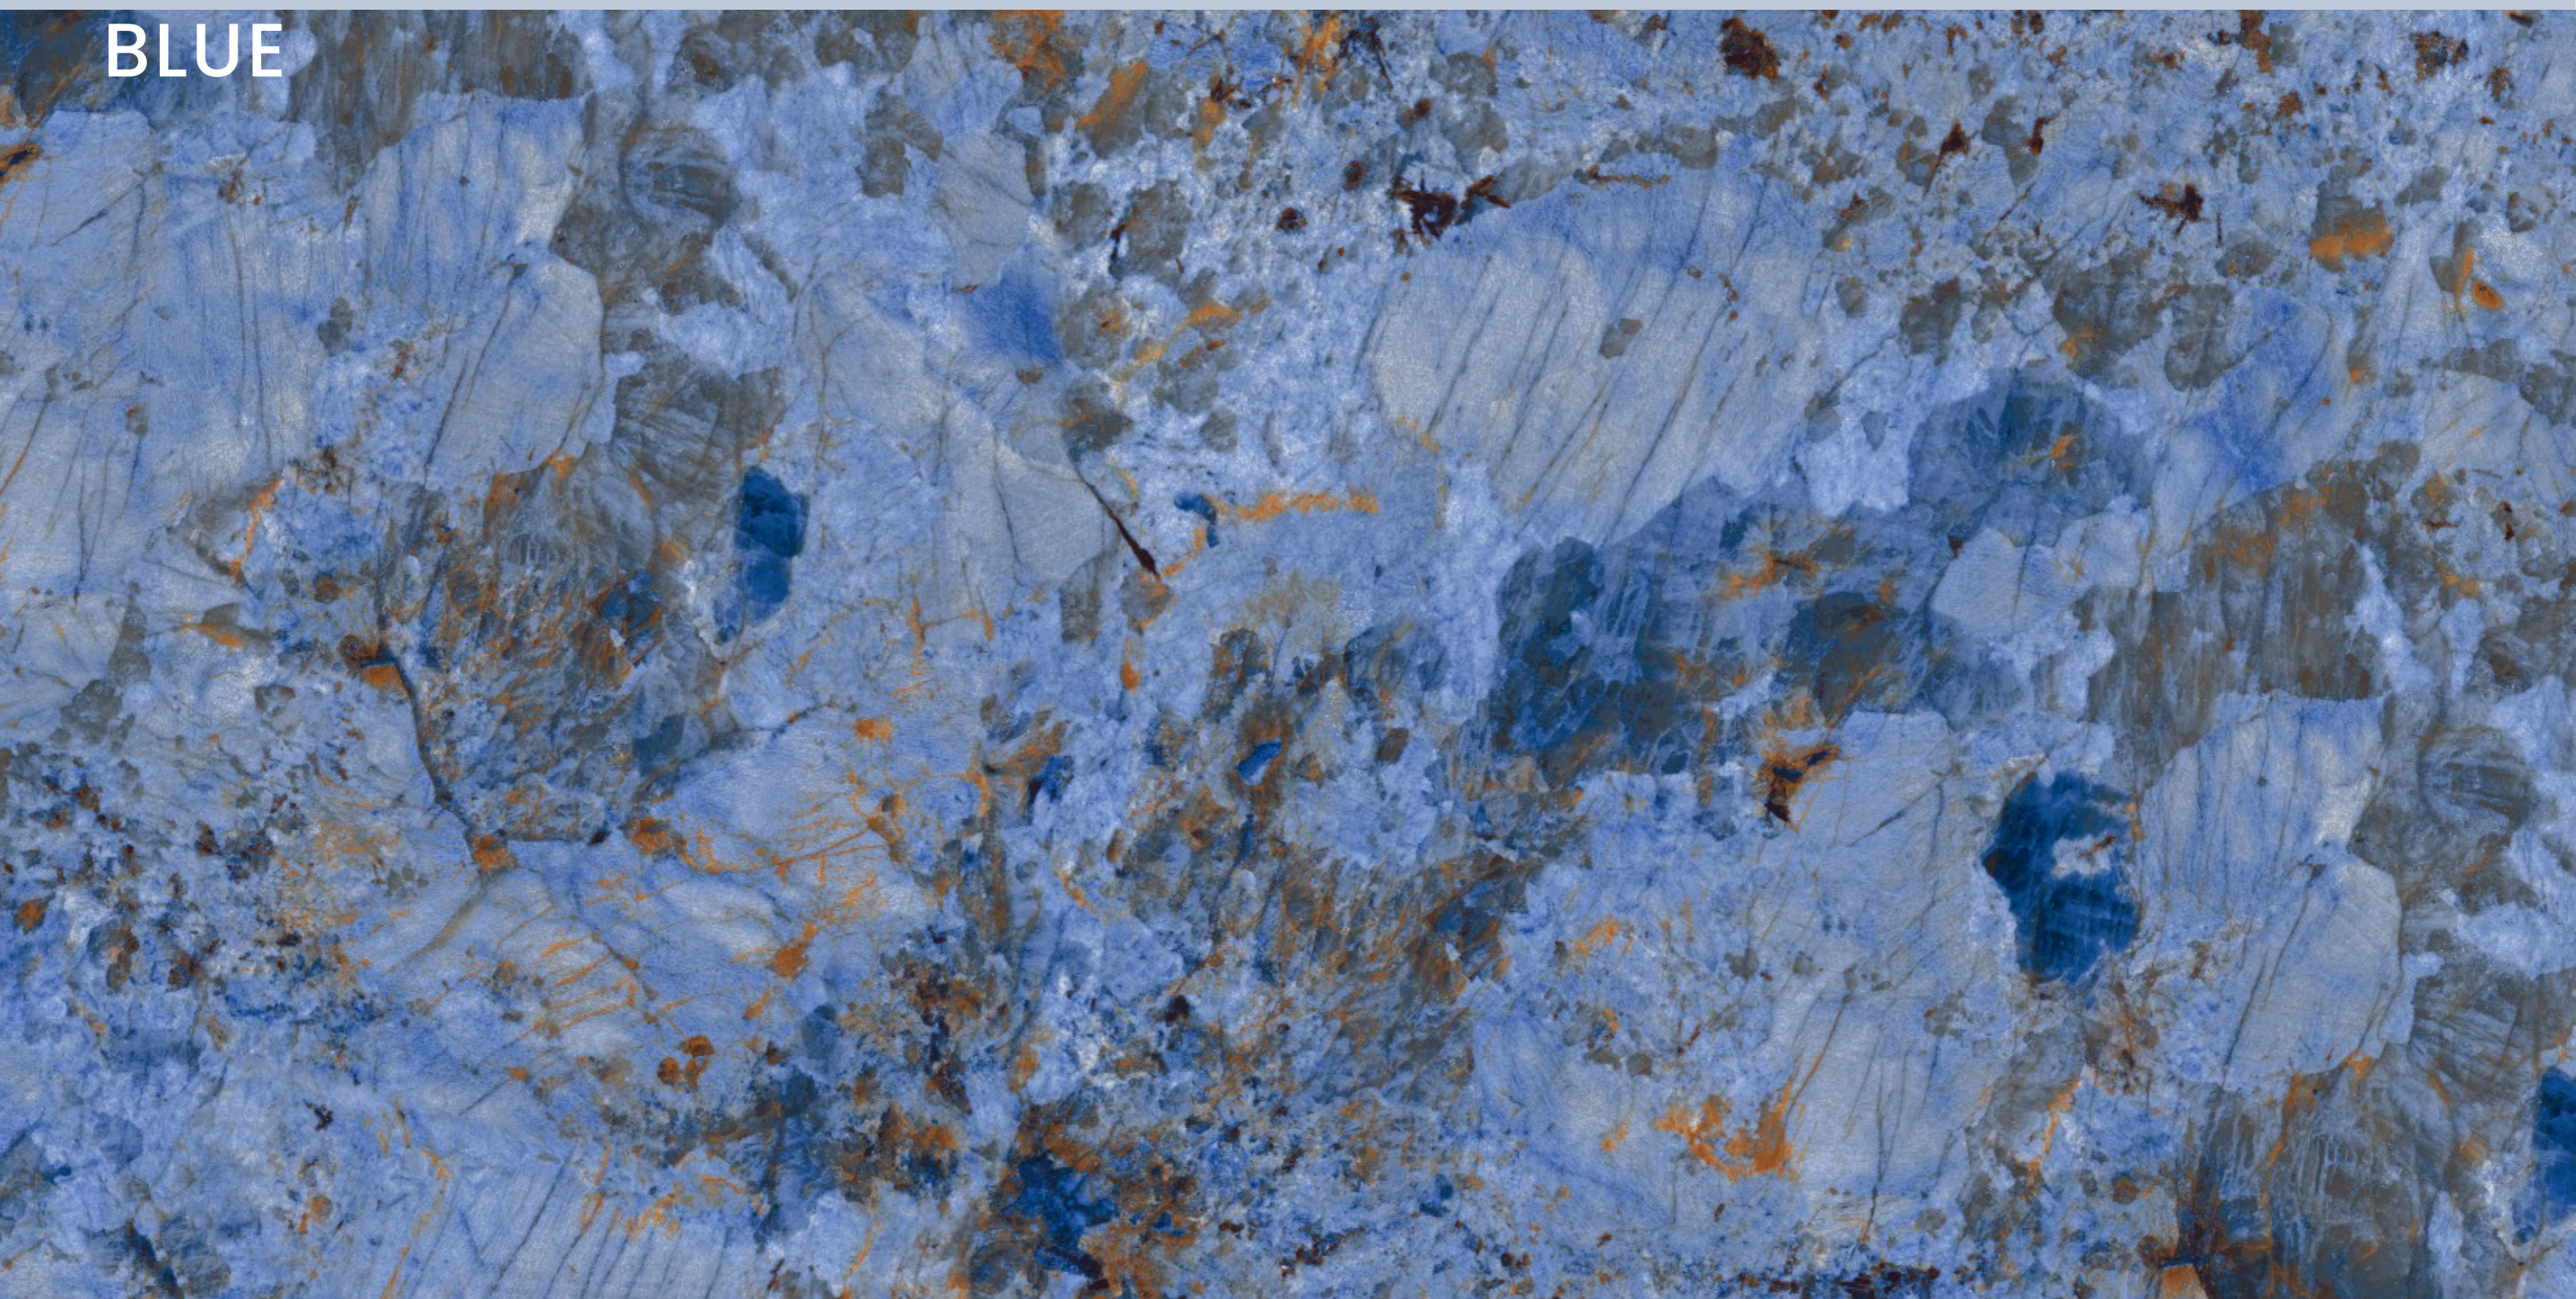

# ALASKA 703 YELLOW

SIZE  
600x  
1200MM

Series  
GLOSSY

Random  
03

ALASKA 703 YELLOW

**ALASKA 704**  
**BLUE**