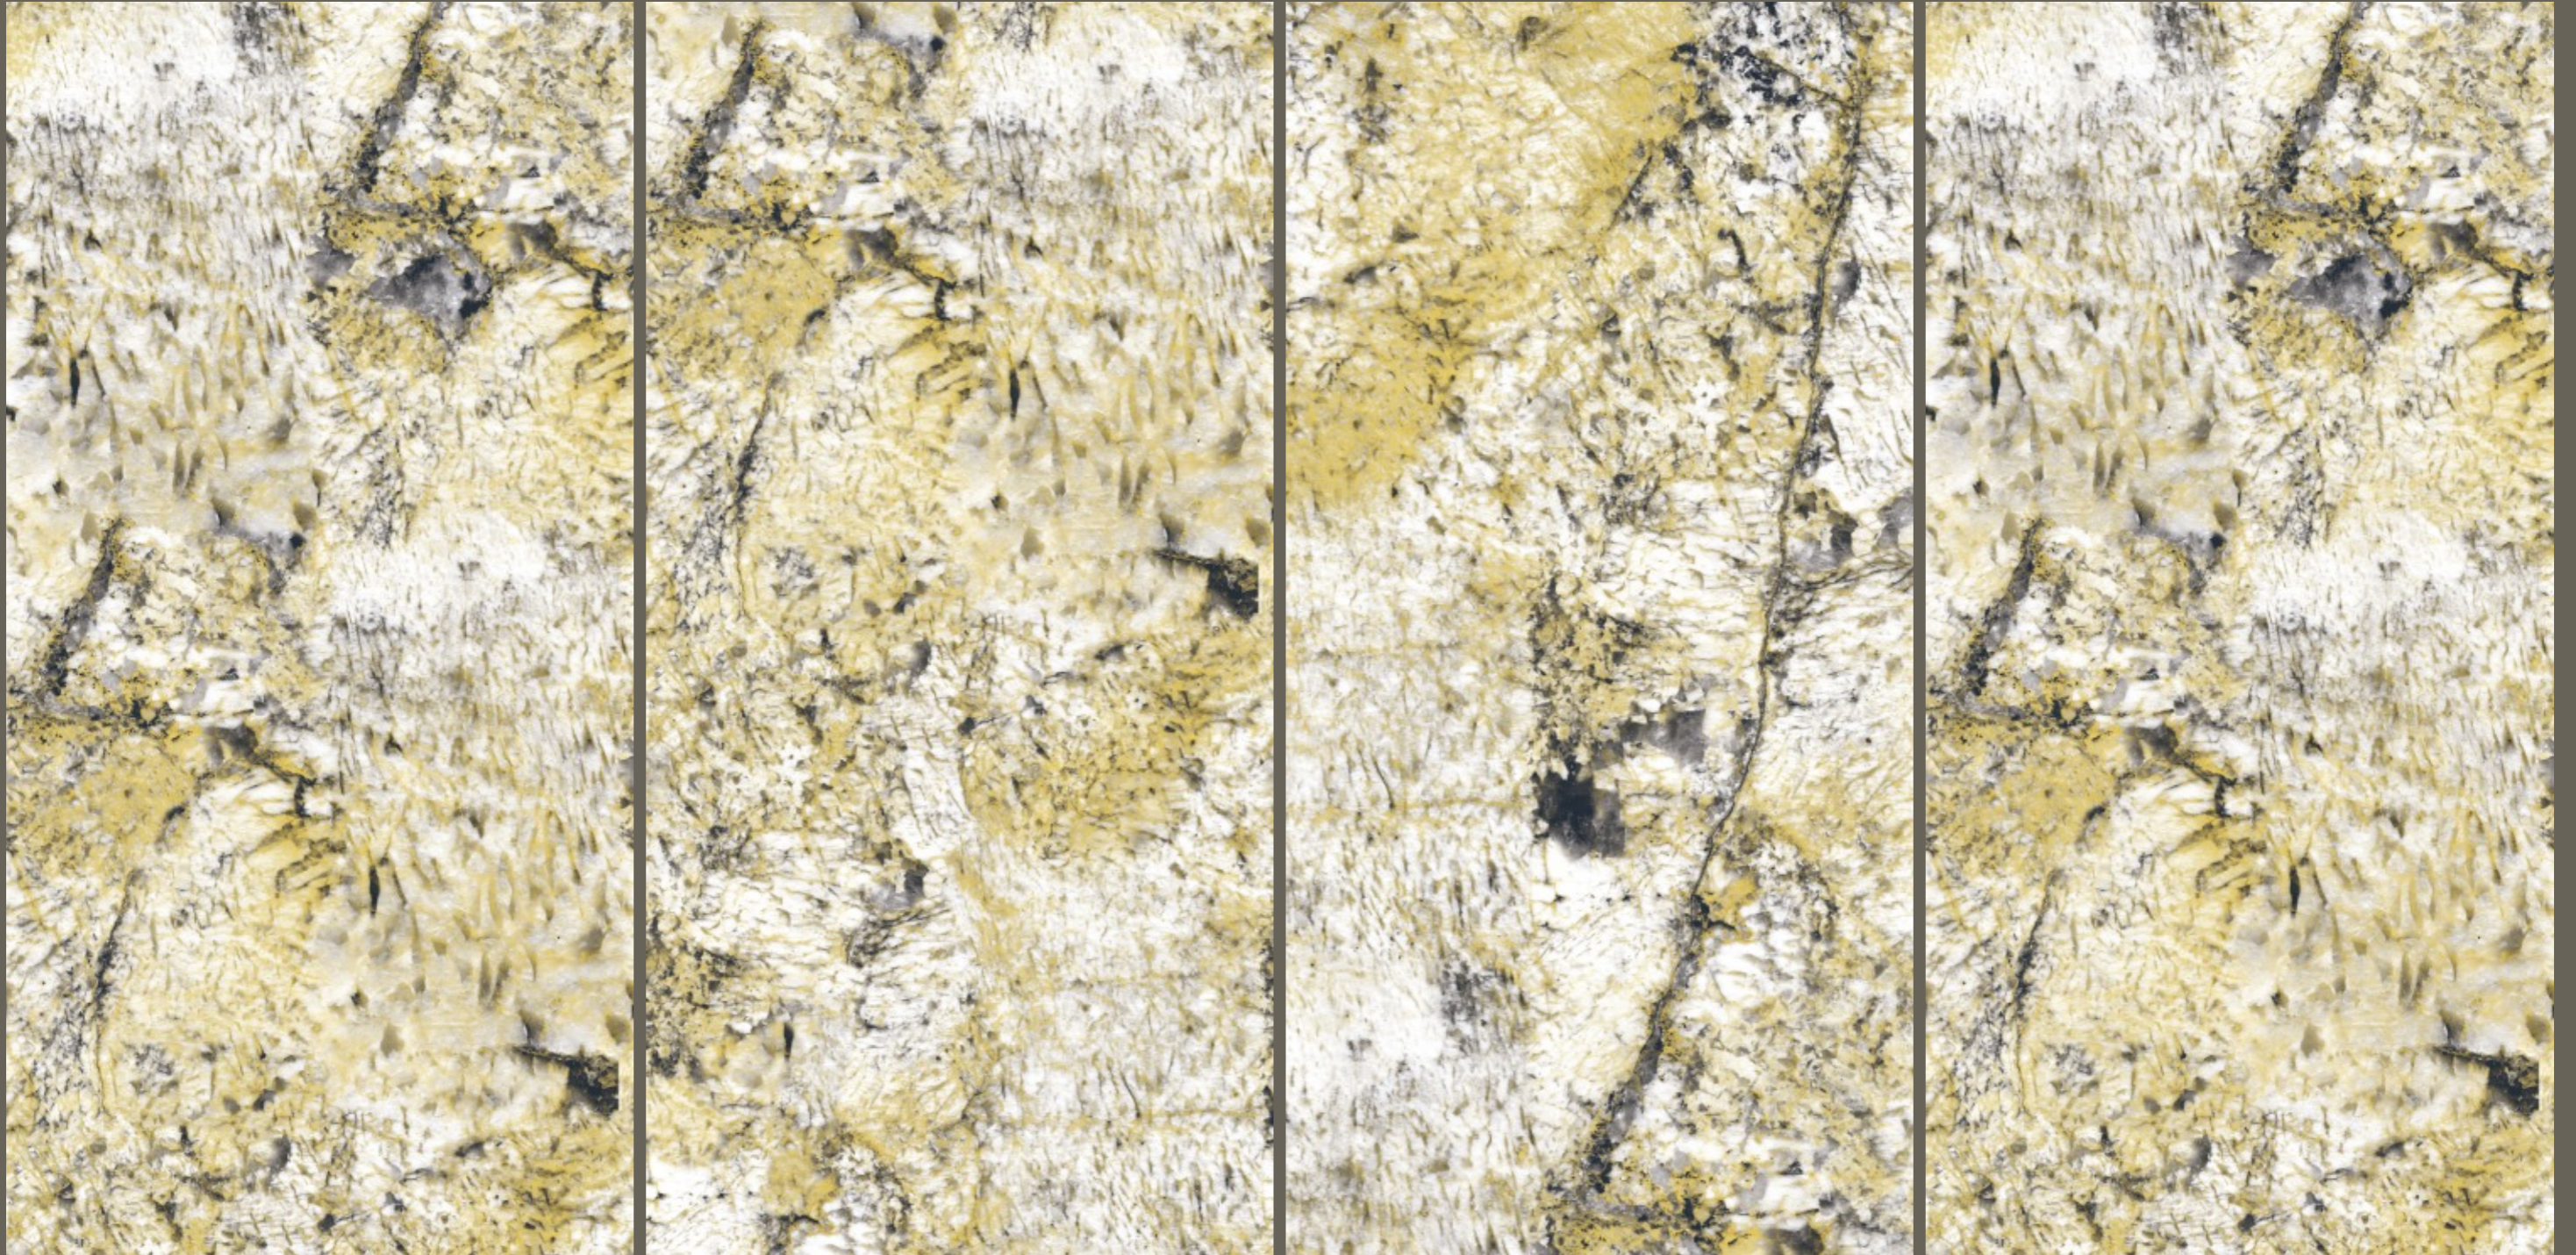

ALASKA 702 YELLOW

SIZE
600x
1200MM

Series
GLOSSY

Random
03