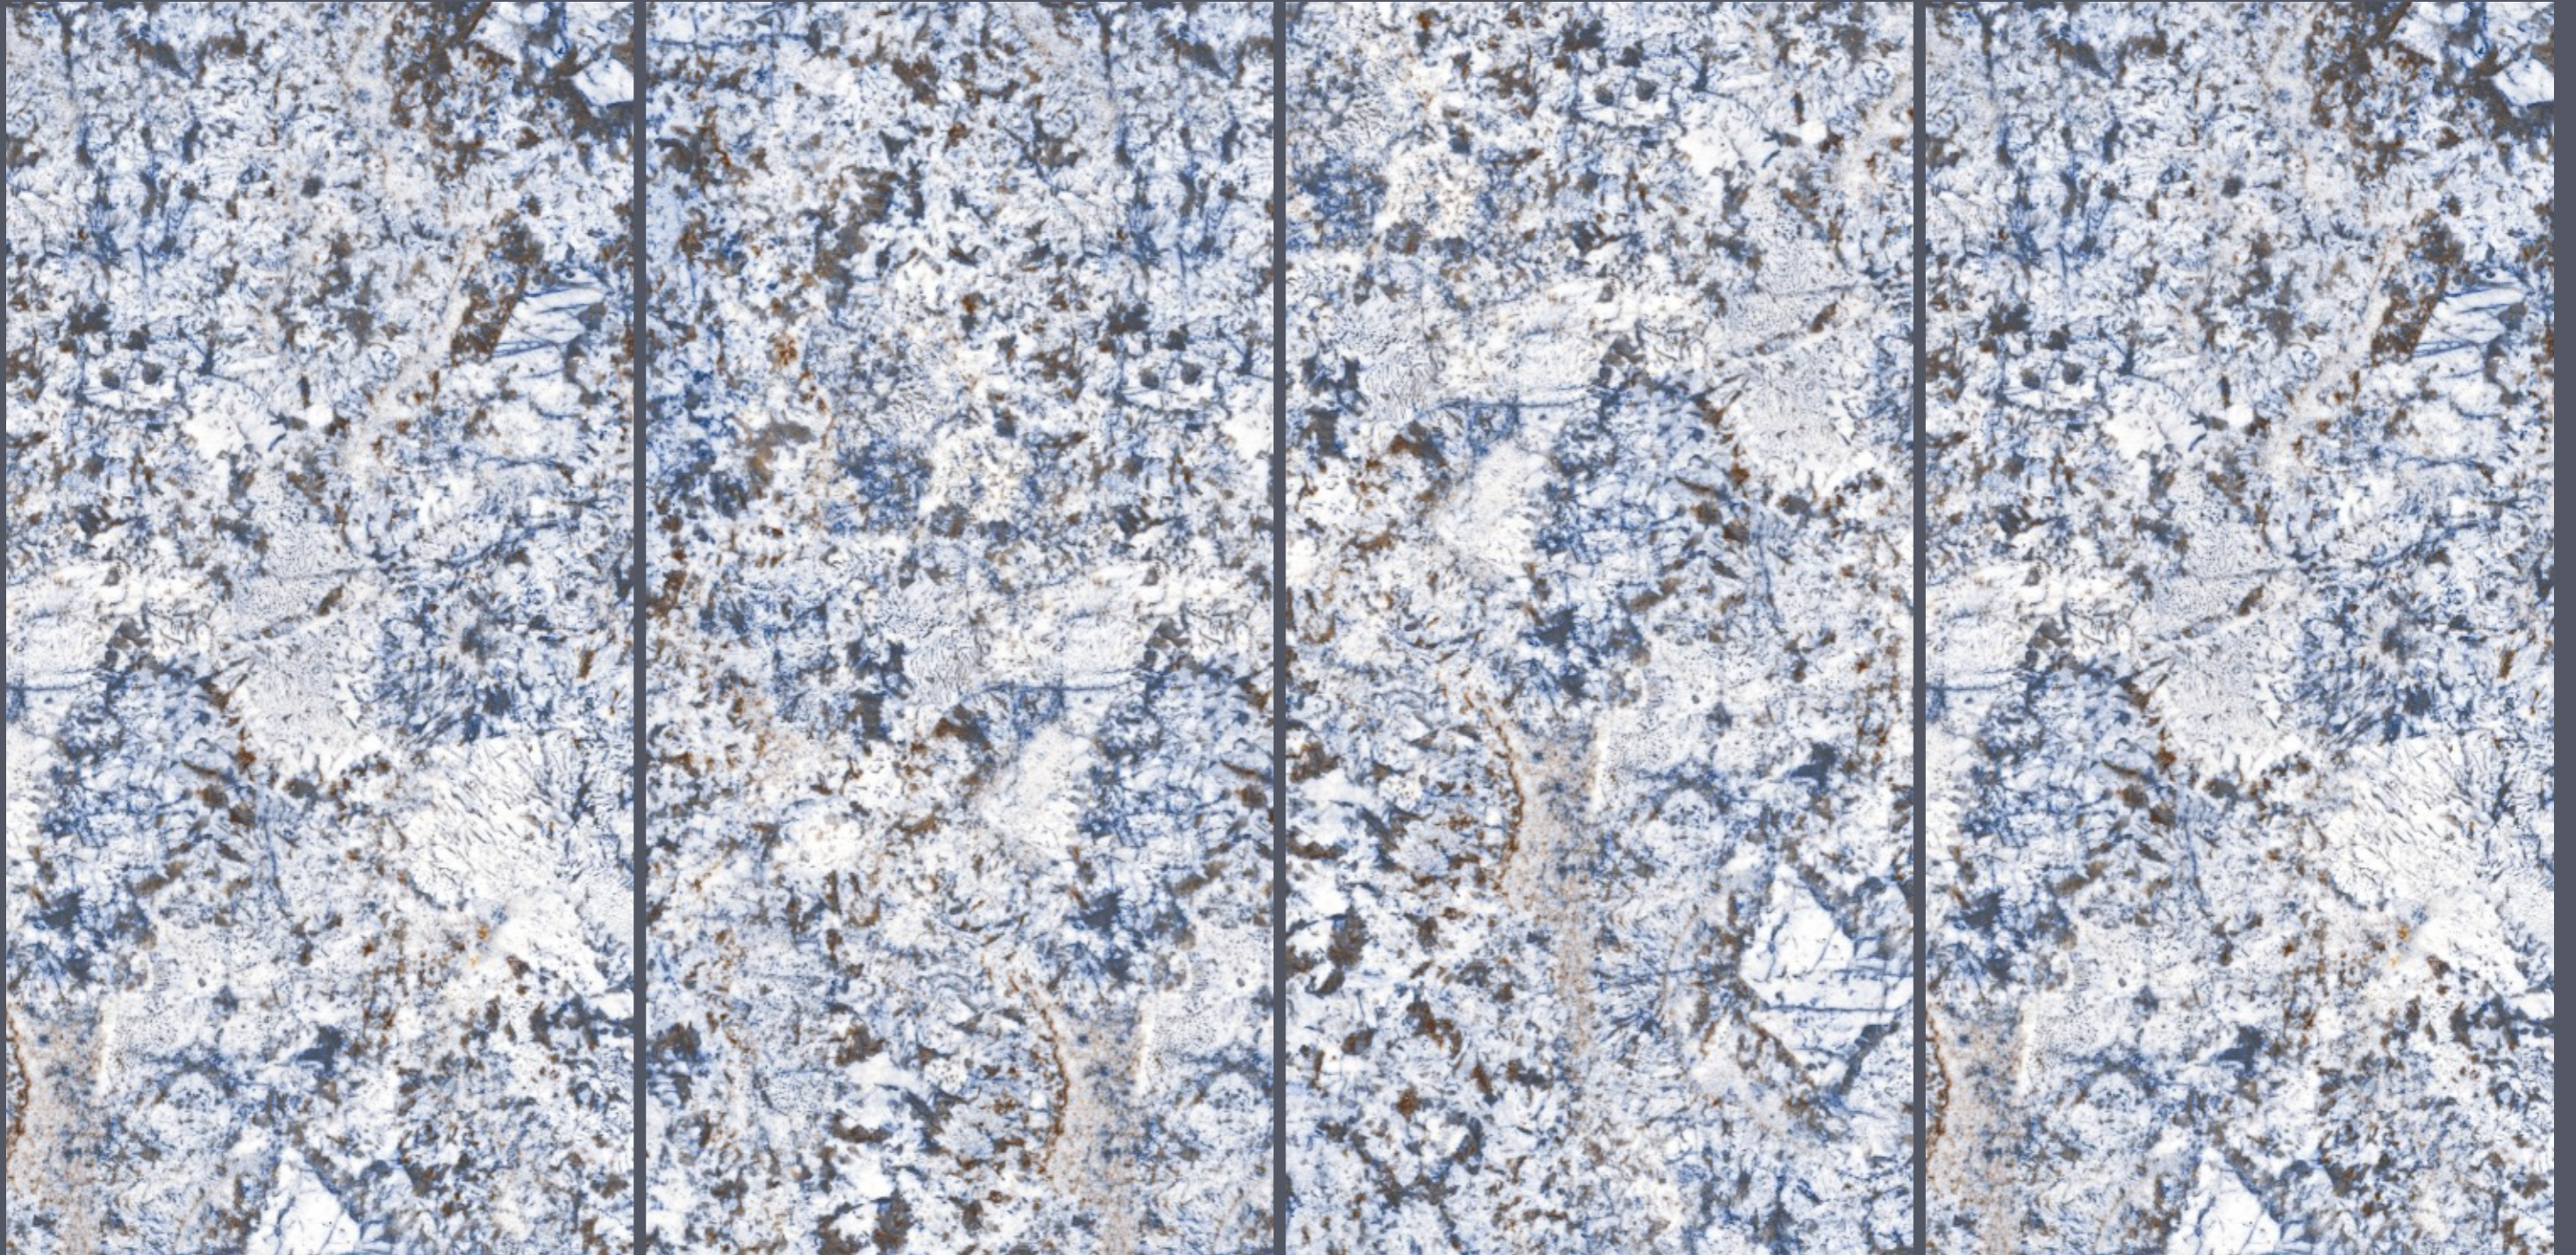

ALASKA 708
BLUE

SIZE
600x
1200MM

Series
GLOSSY

Random
03