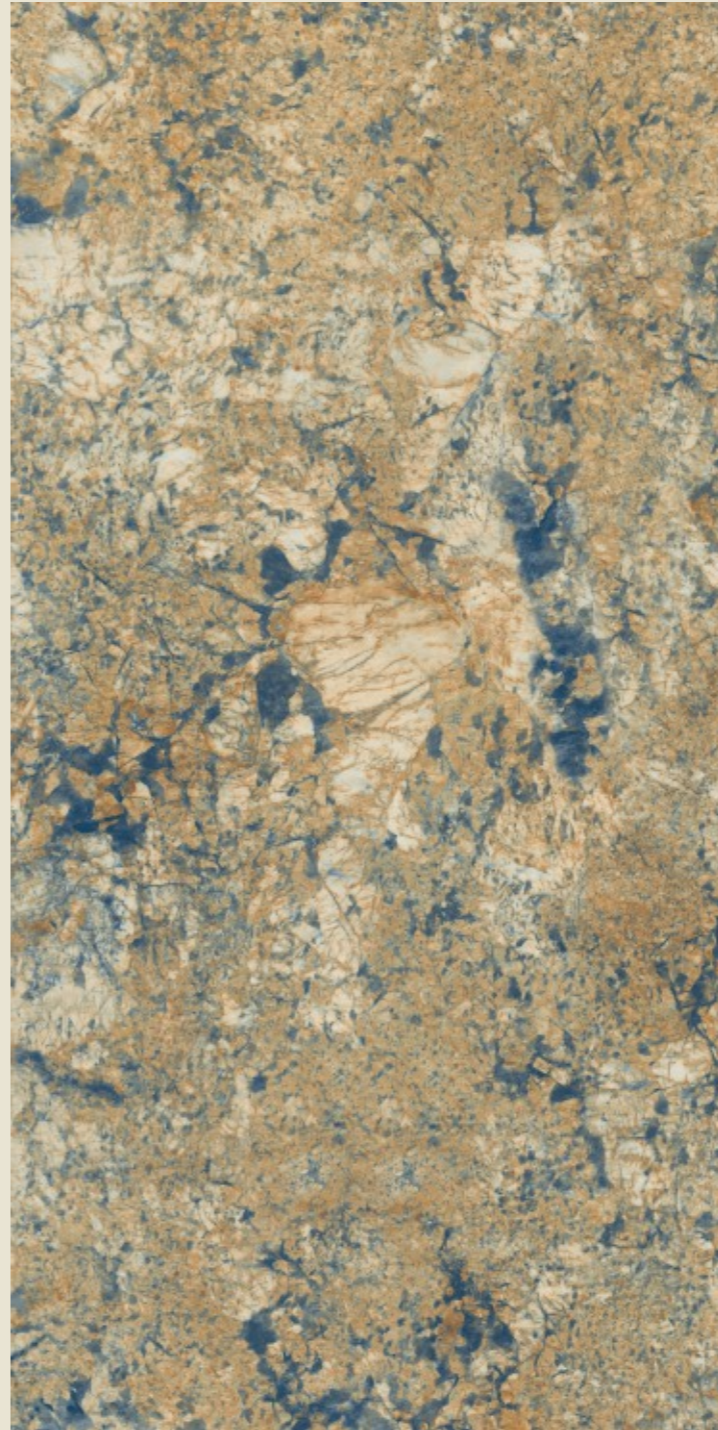

ALASKA 716 YELLOW

SIZE
600x
1200MM

Series
GLOSSY

Random
05