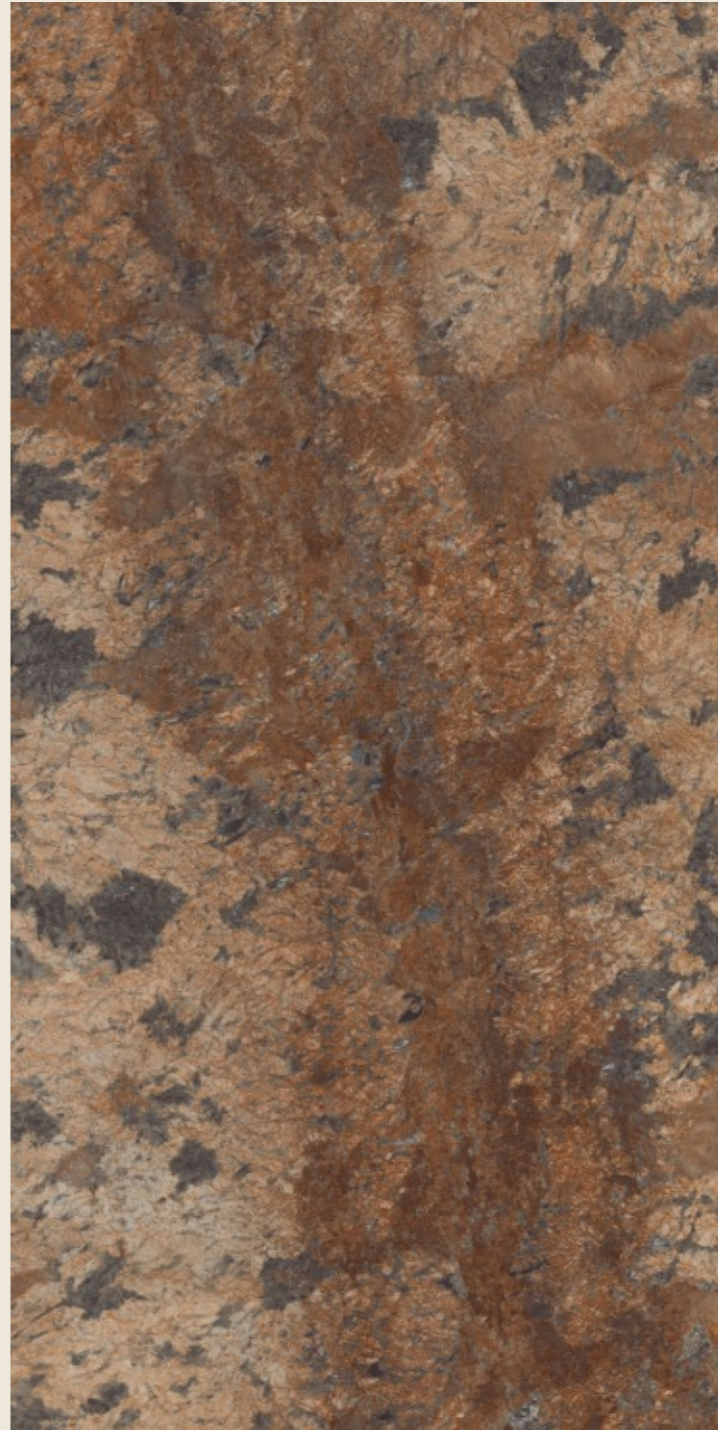

ALASKA 715 BROWN

SIZE
600x
1200MM

Series
GLOSSY

Random
03