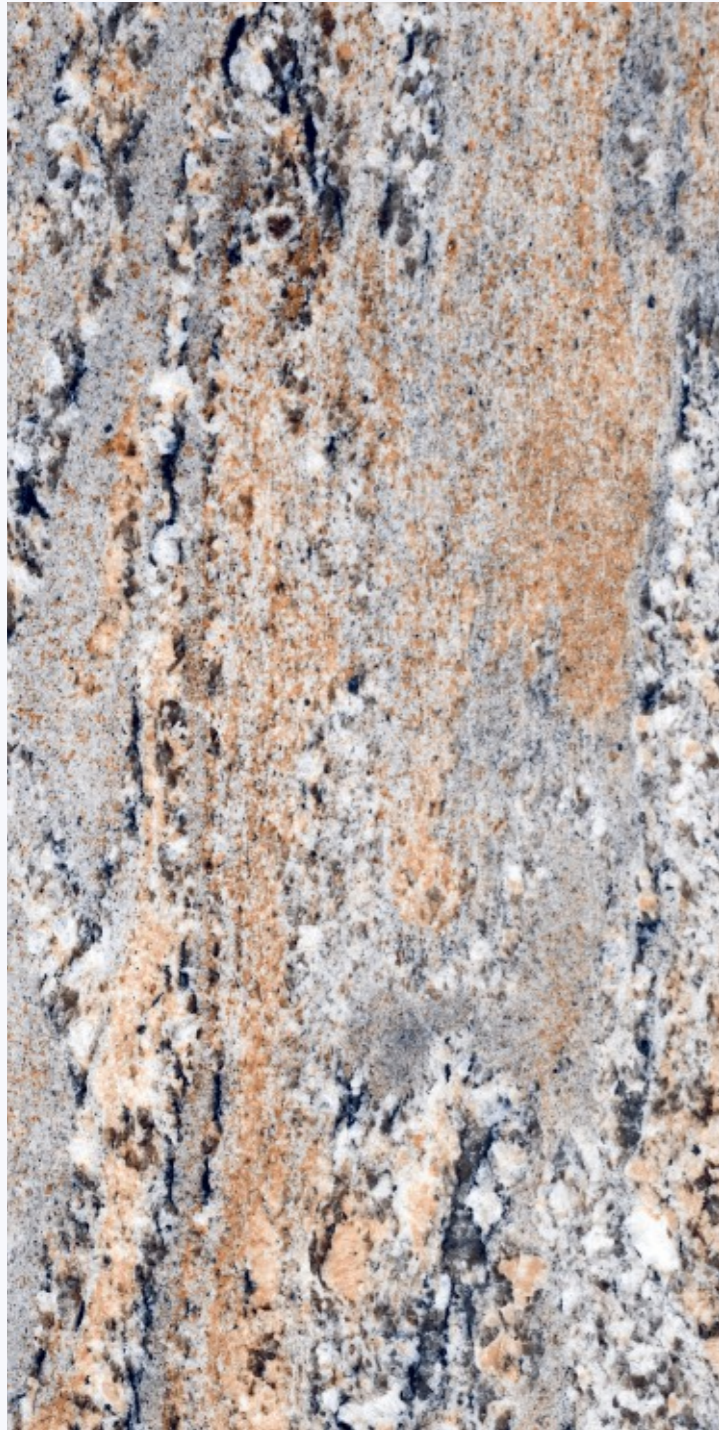

ALASKA 706 RED

SIZE
600x
1200MM

Series
GLOSSY

Random
03