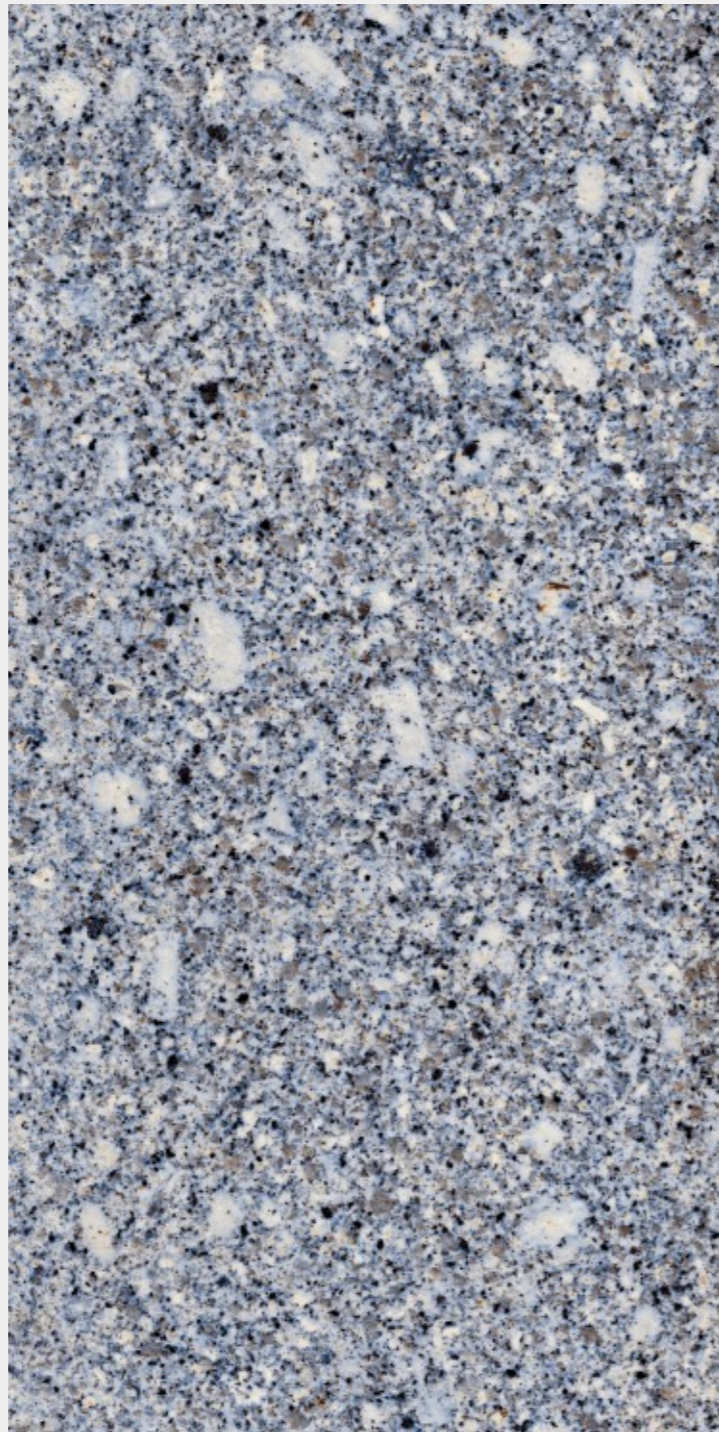

ALASKA 701 BLUE

SIZE
600x
1200MM

Series
GLOSSY

Random
03