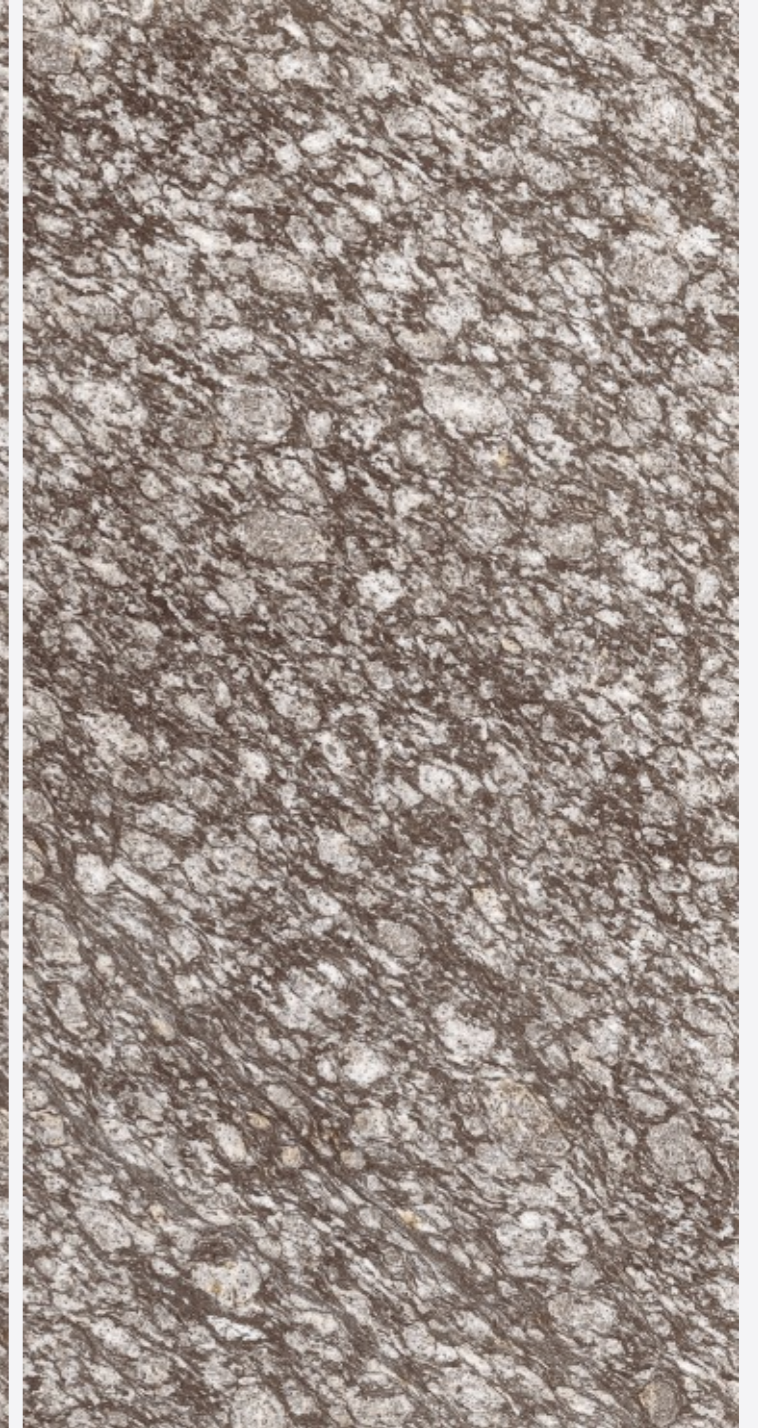

ALASKA 713 BROWN

SIZE
600x
1200MM

Series
GLOSSY

Random
03