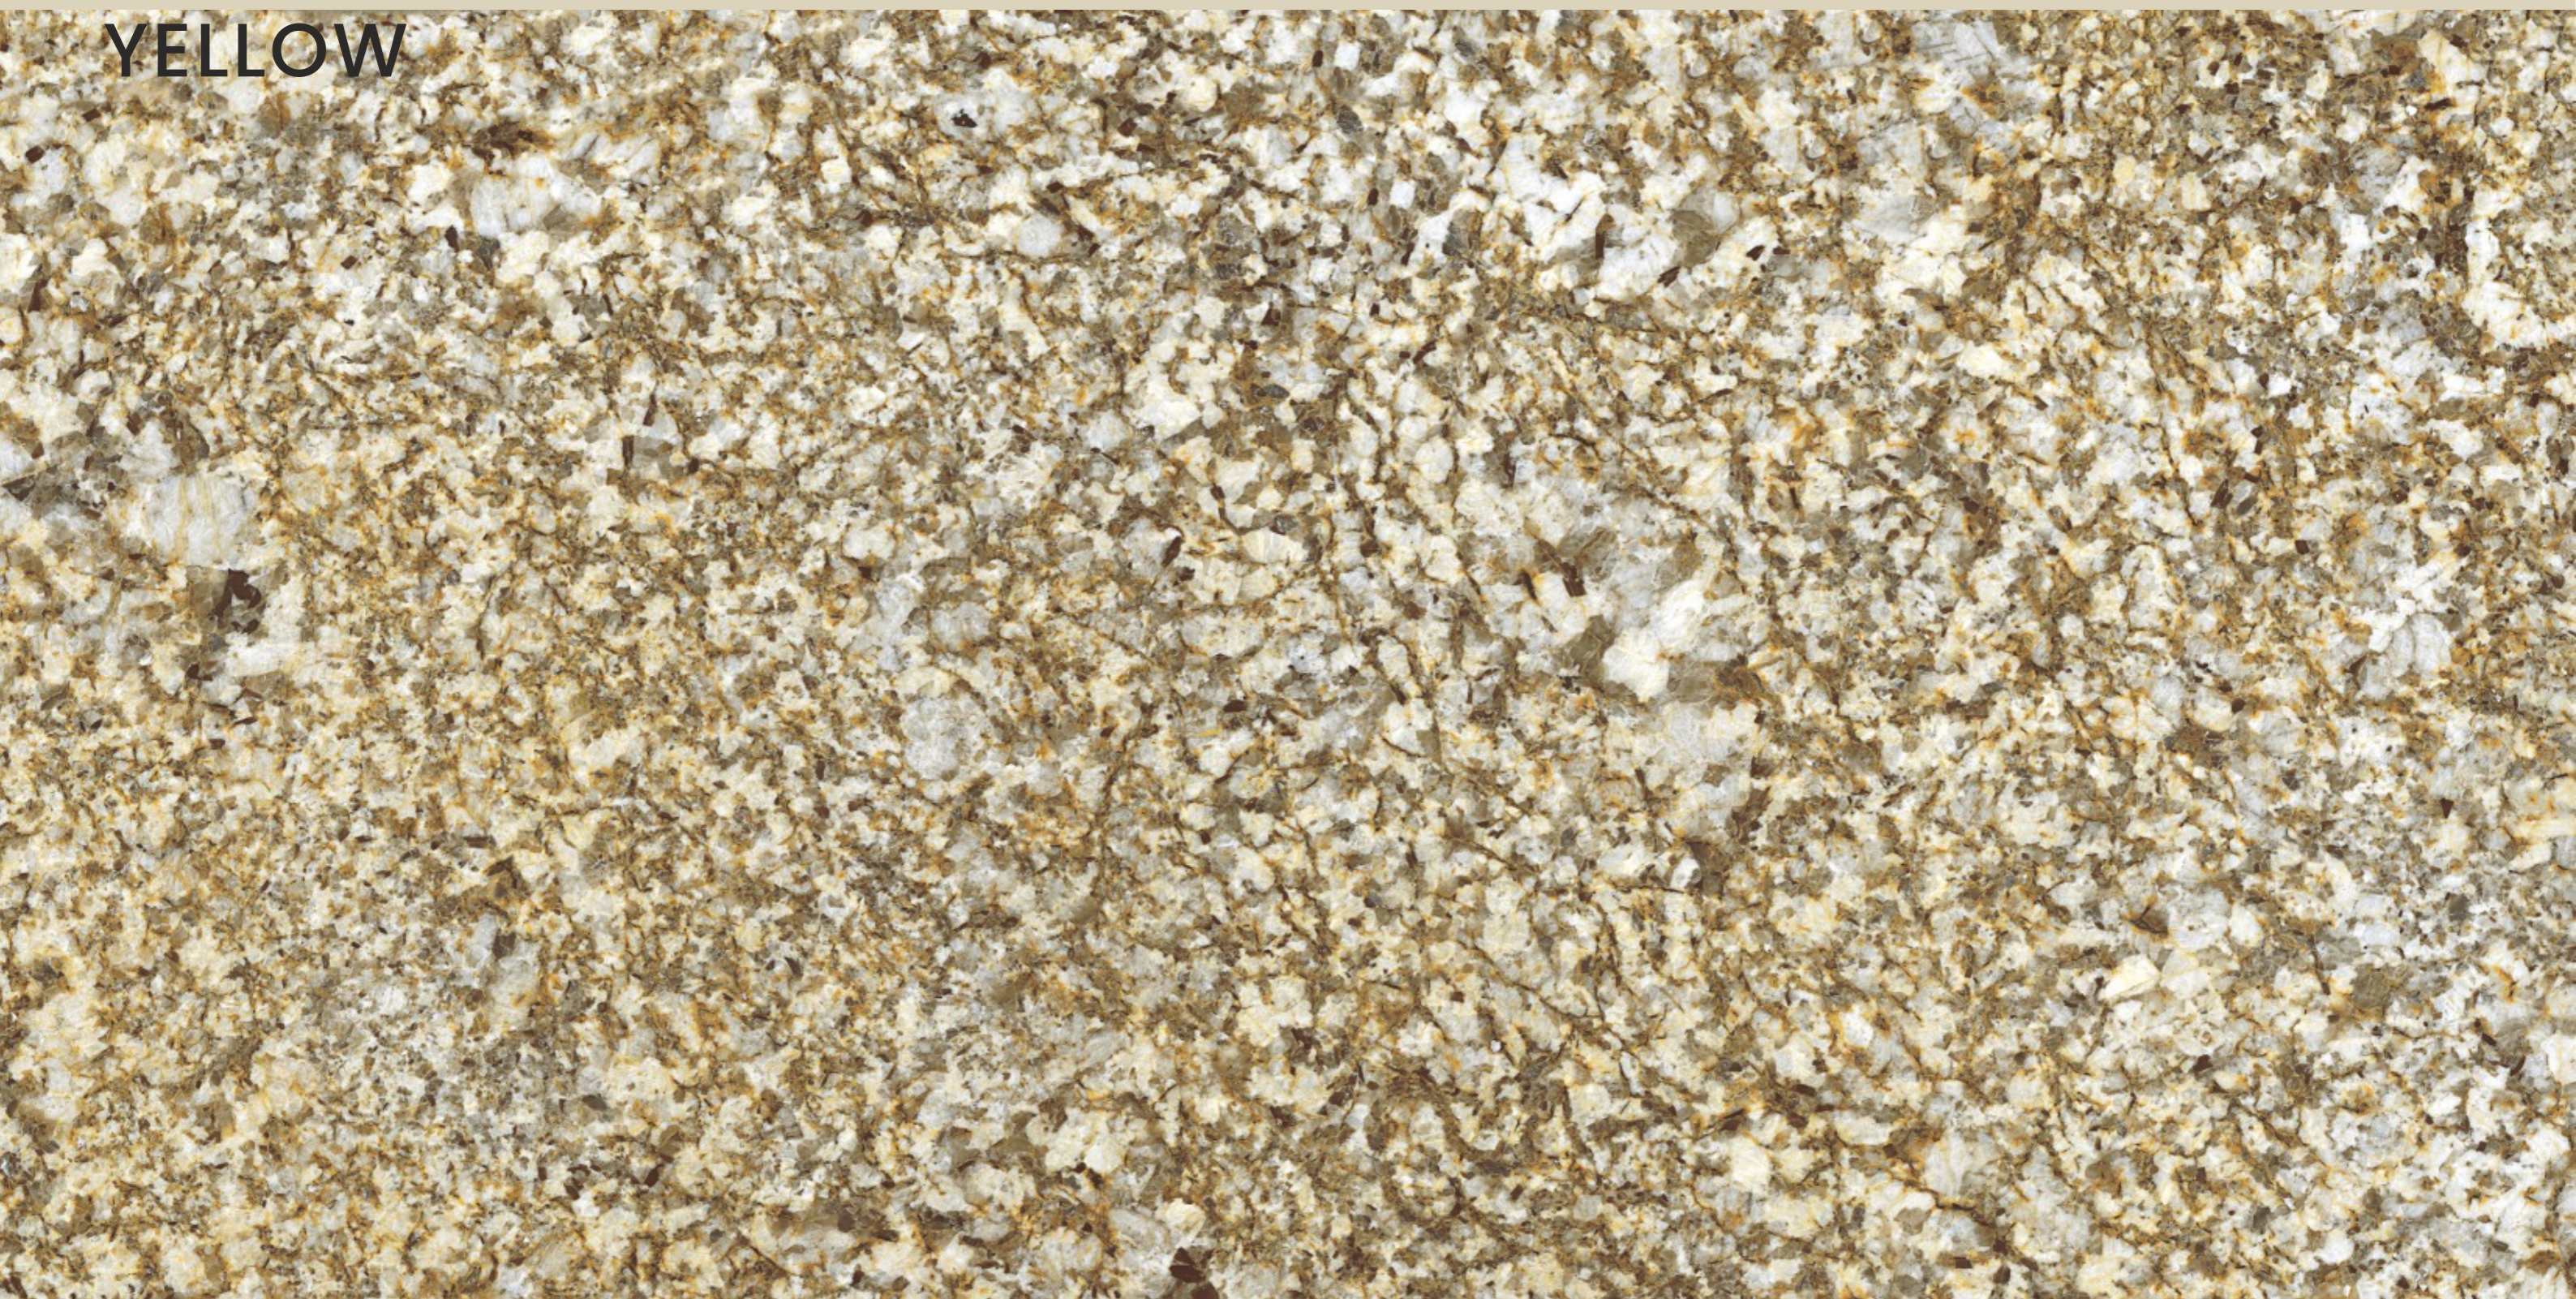

# ALASKA 712 GREY

SIZE  
600x  
1200MM

Series  
GLOSSY

Random  
03

ALASKA 712 GREY

**ALASKA 712  
YELLOW**