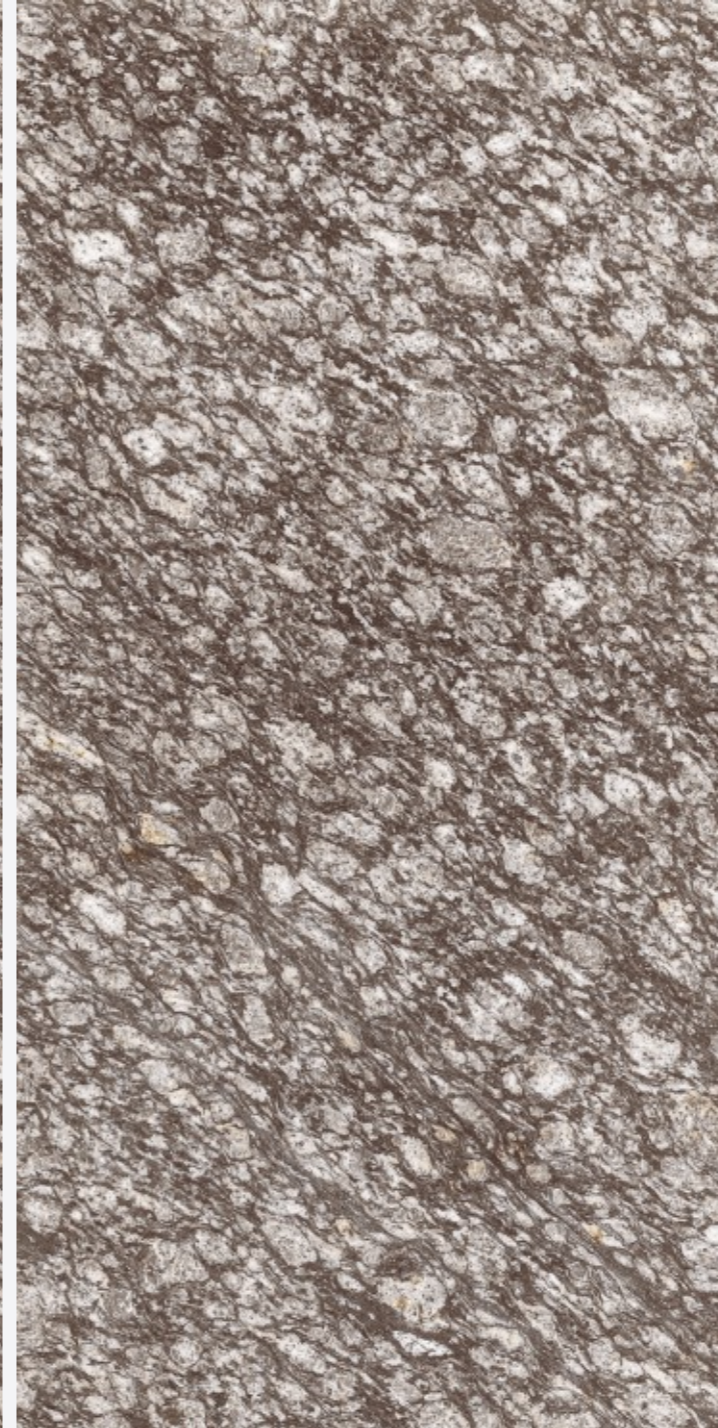

ALASKA 713 BROWN

SIZE
600x
1200MM

Series
GLOSSY

Random
03