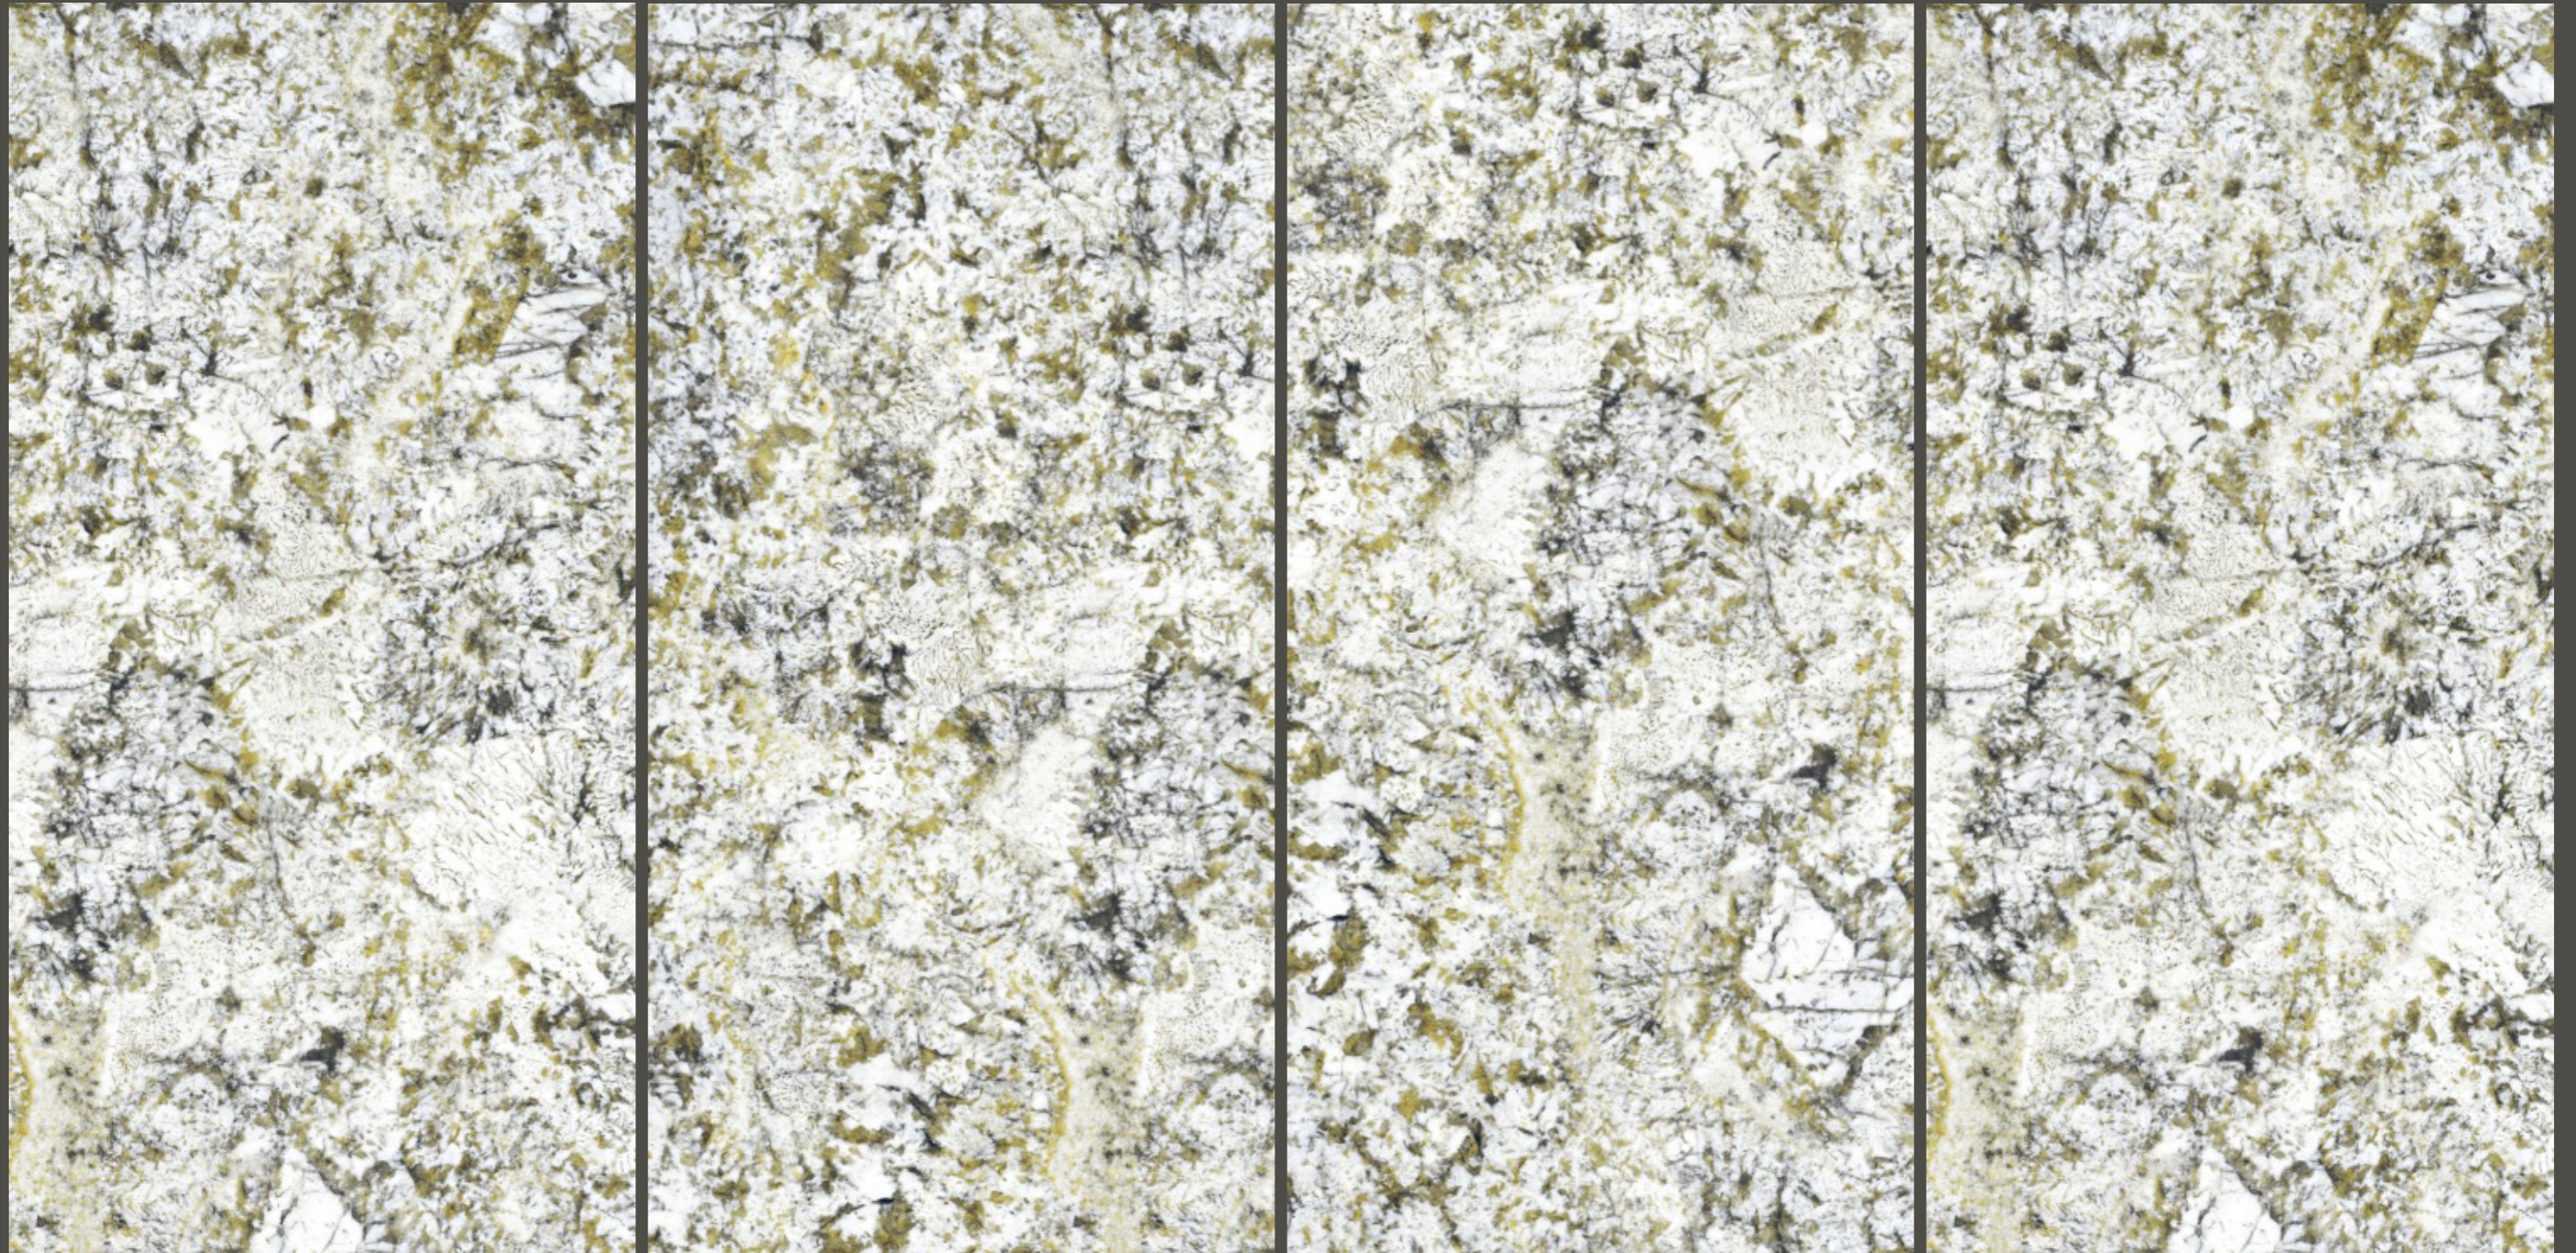

ALASKA 708 GREEN

SIZE
600x
1200MM

Series
GLOSSY

Random
03