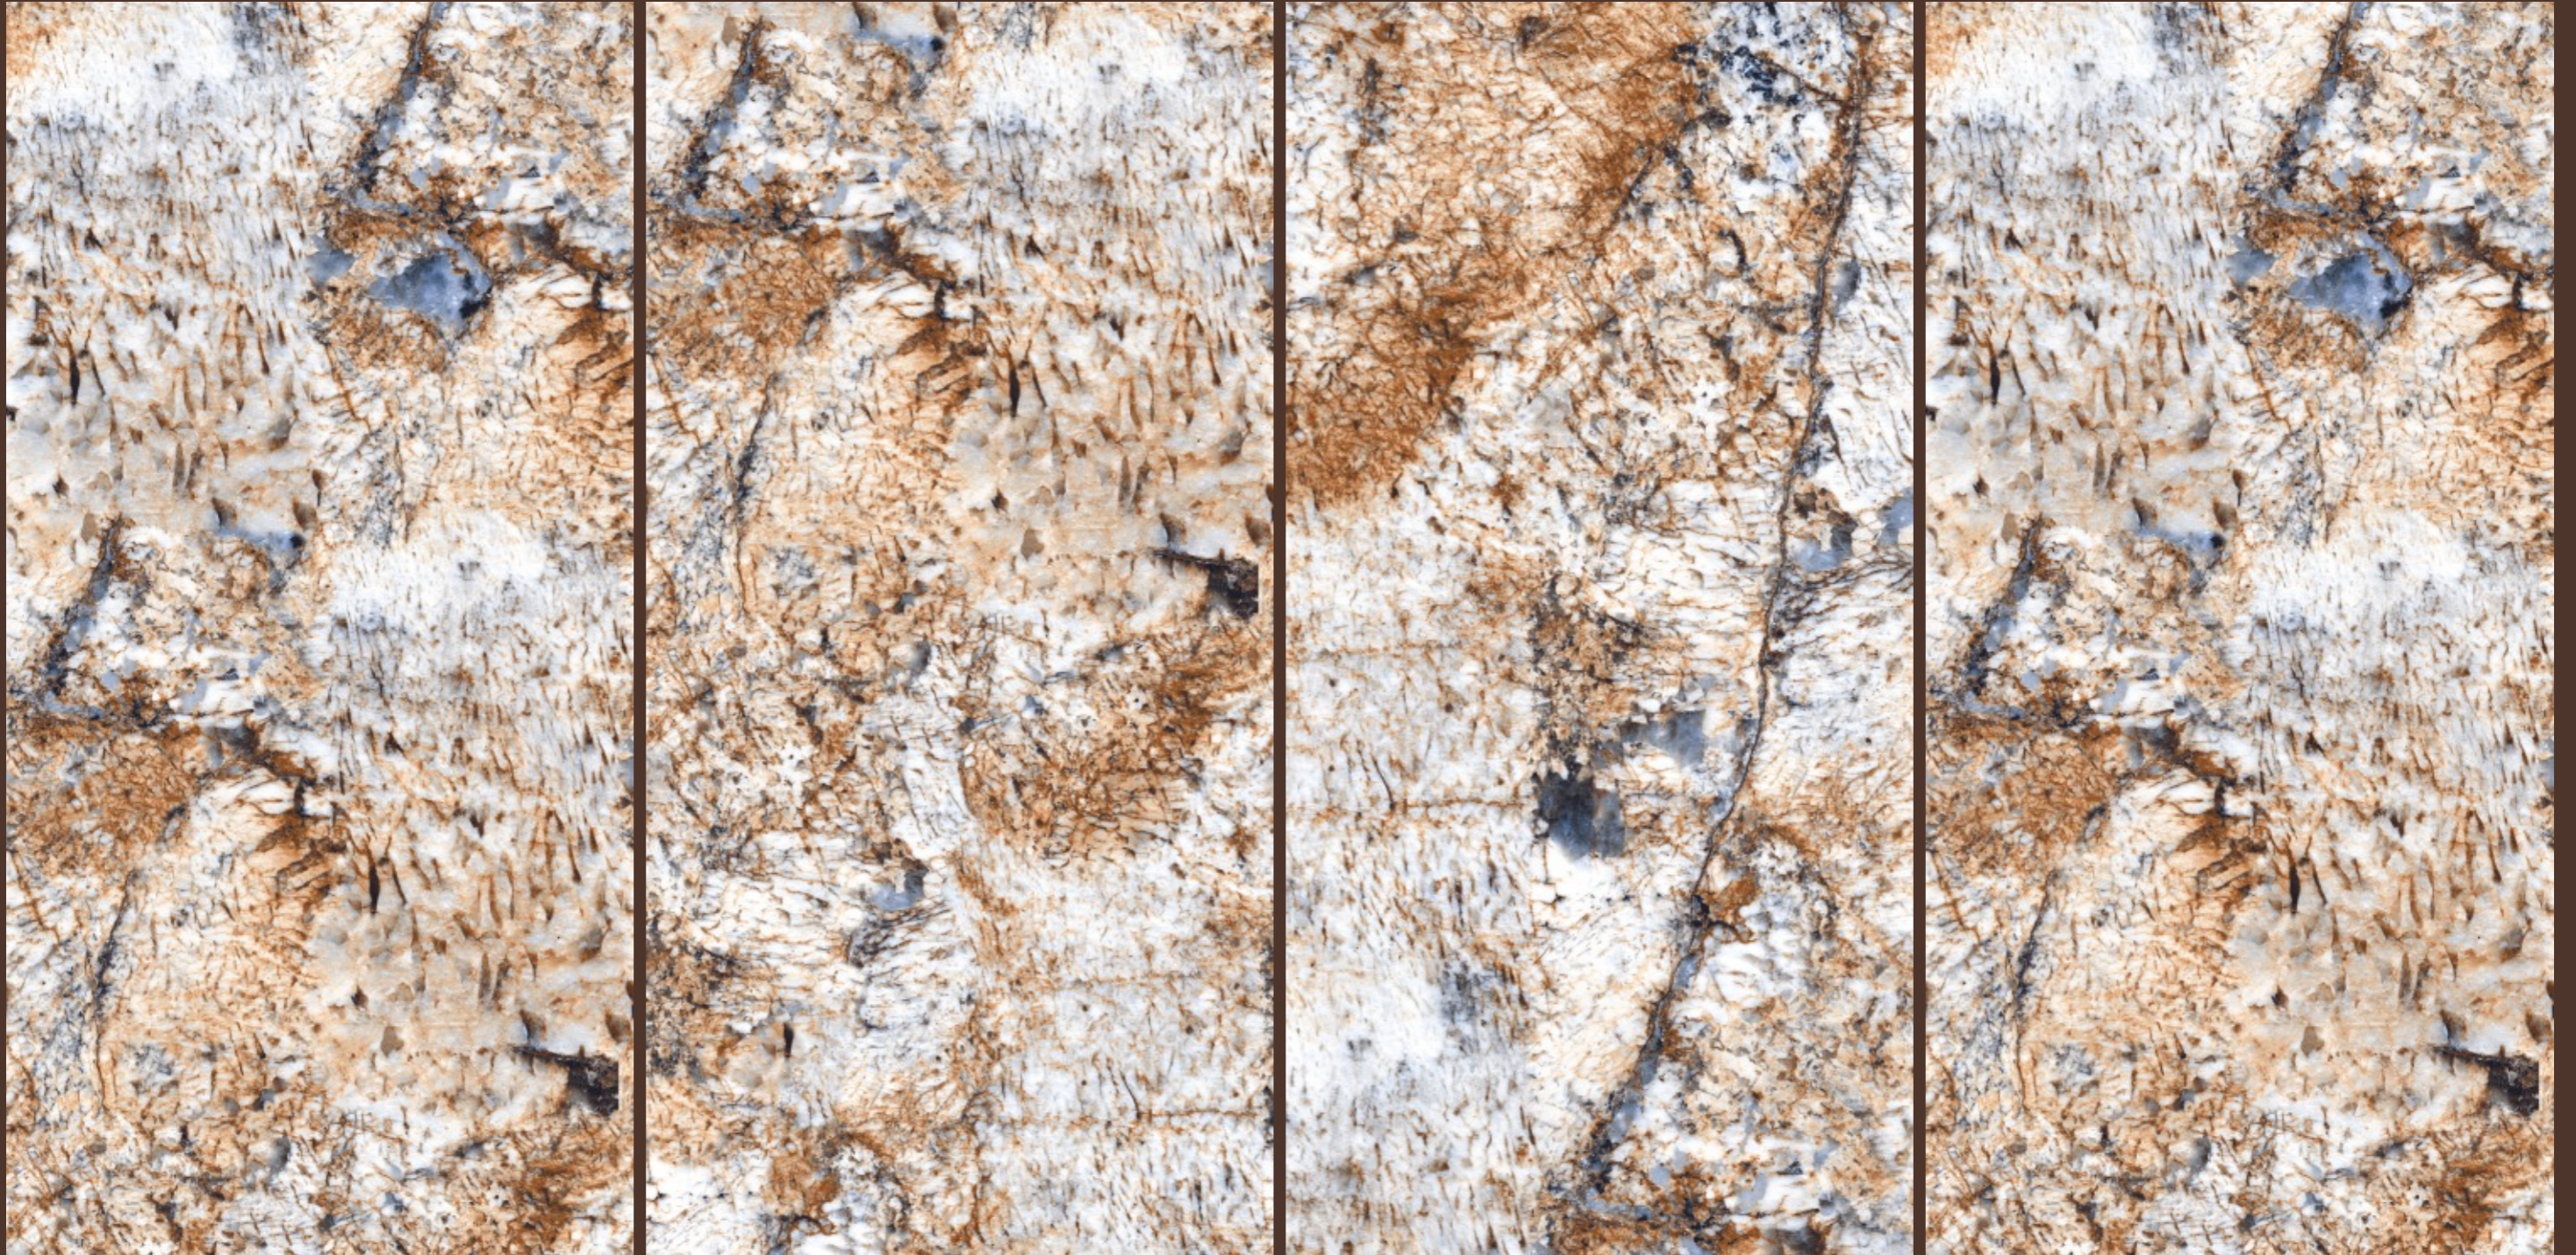

ALASKA 702 NATURAL

SIZE
600x
1200MM

Series
GLOSSY

Random
03