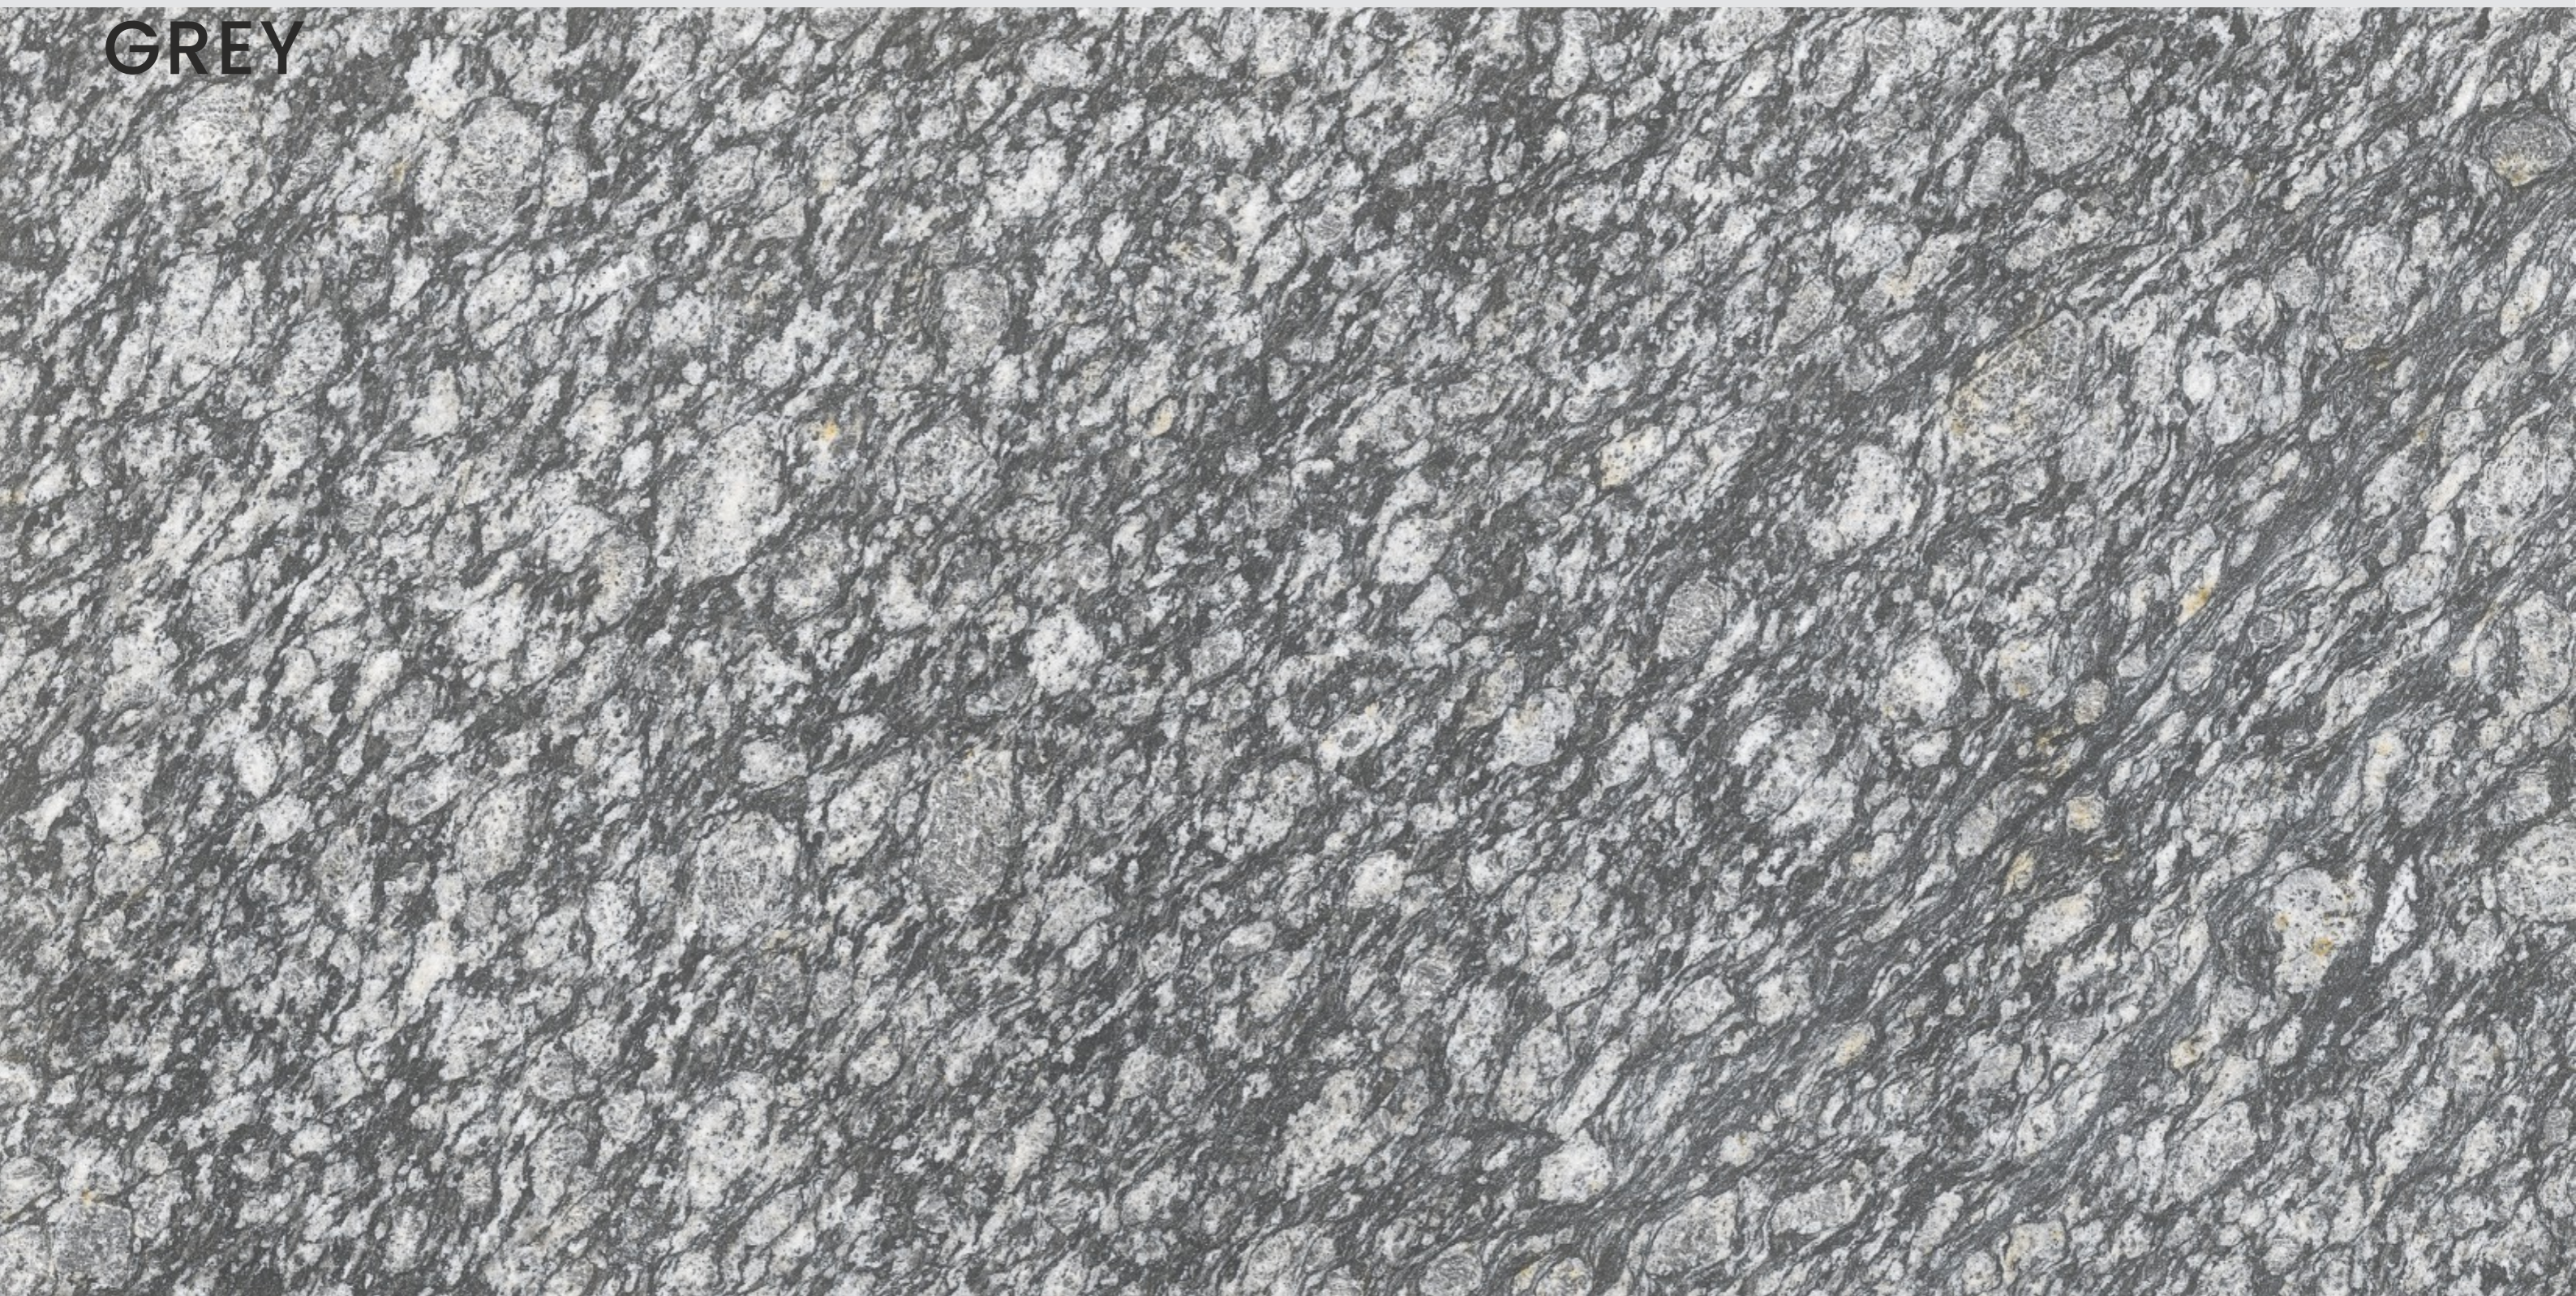

# ALASKA 713 AQUA

SIZE  
600x  
1200MM

Series  
GLOSSY

Random  
03

**ALASKA 713**  
**GREY**