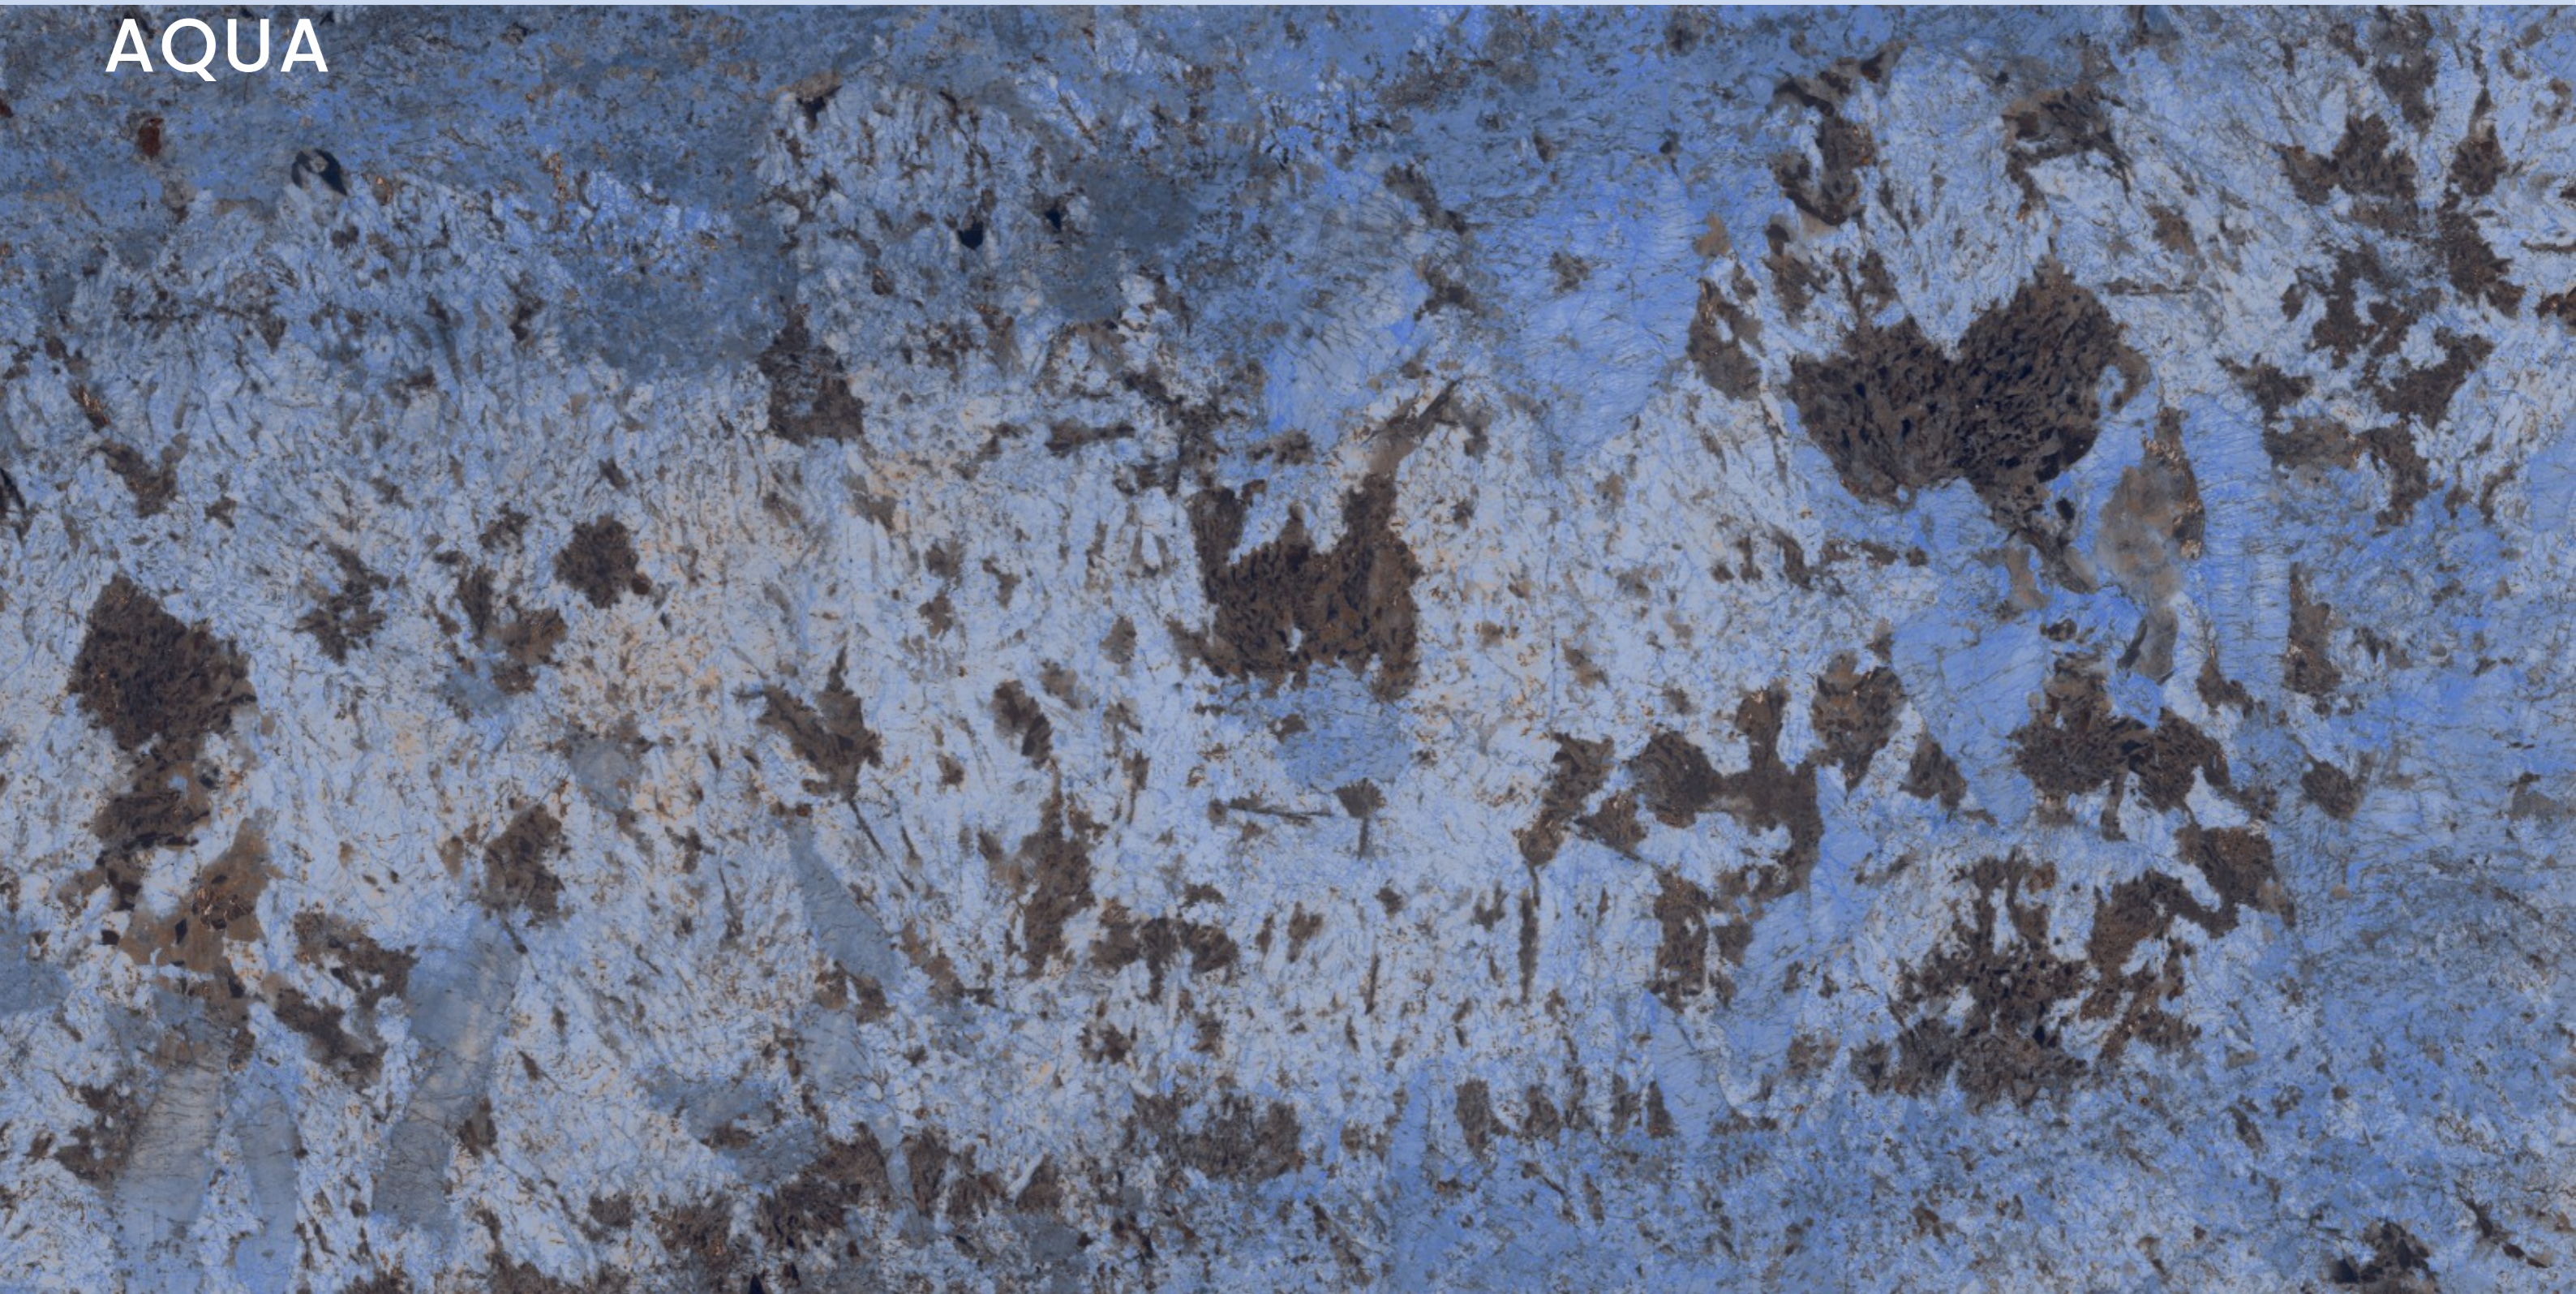

# ALASKA 714 BROWN

SIZE  
600x  
1200MM

Series  
GLOSSY

Random  
05

ALASKA 714 BROWN

**ALASKA 715**  
**AQUA**