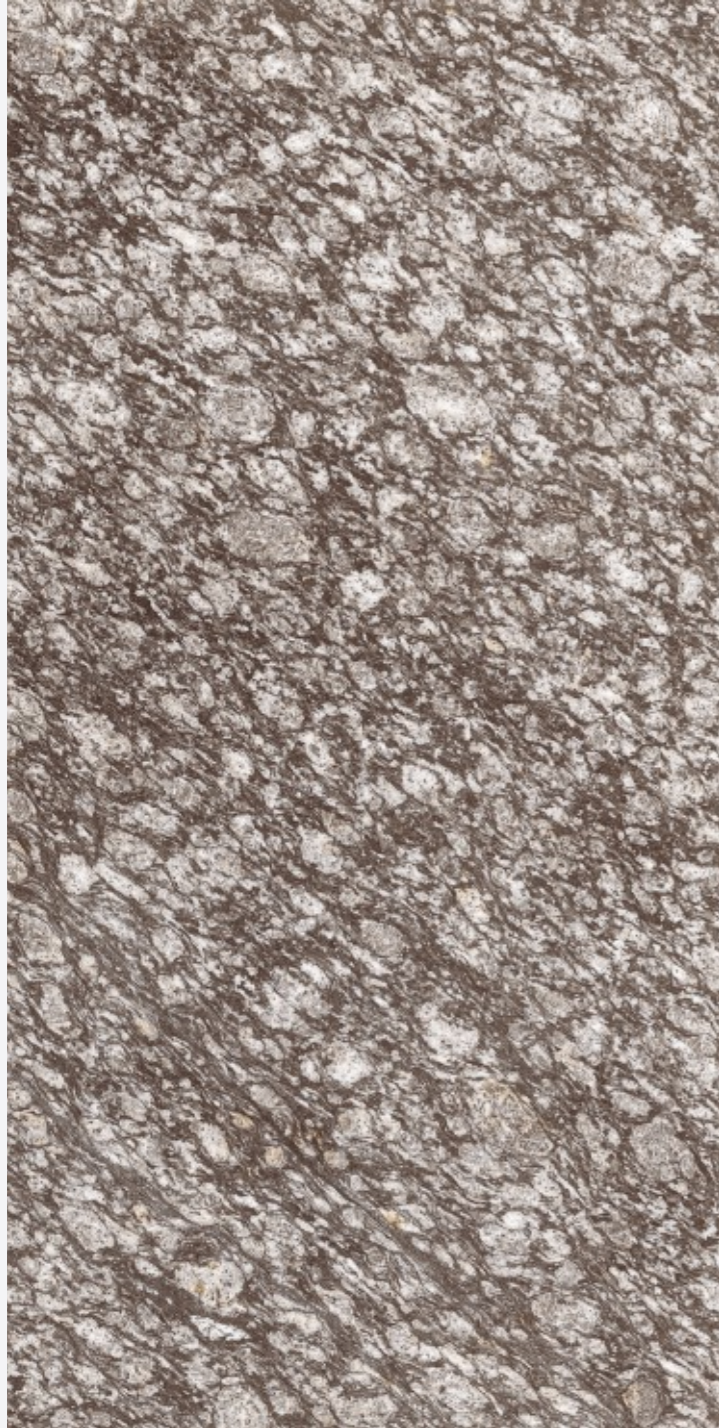

ALASKA 713 BROWN

SIZE
600x
1200MM

Series
GLOSSY

Random
03