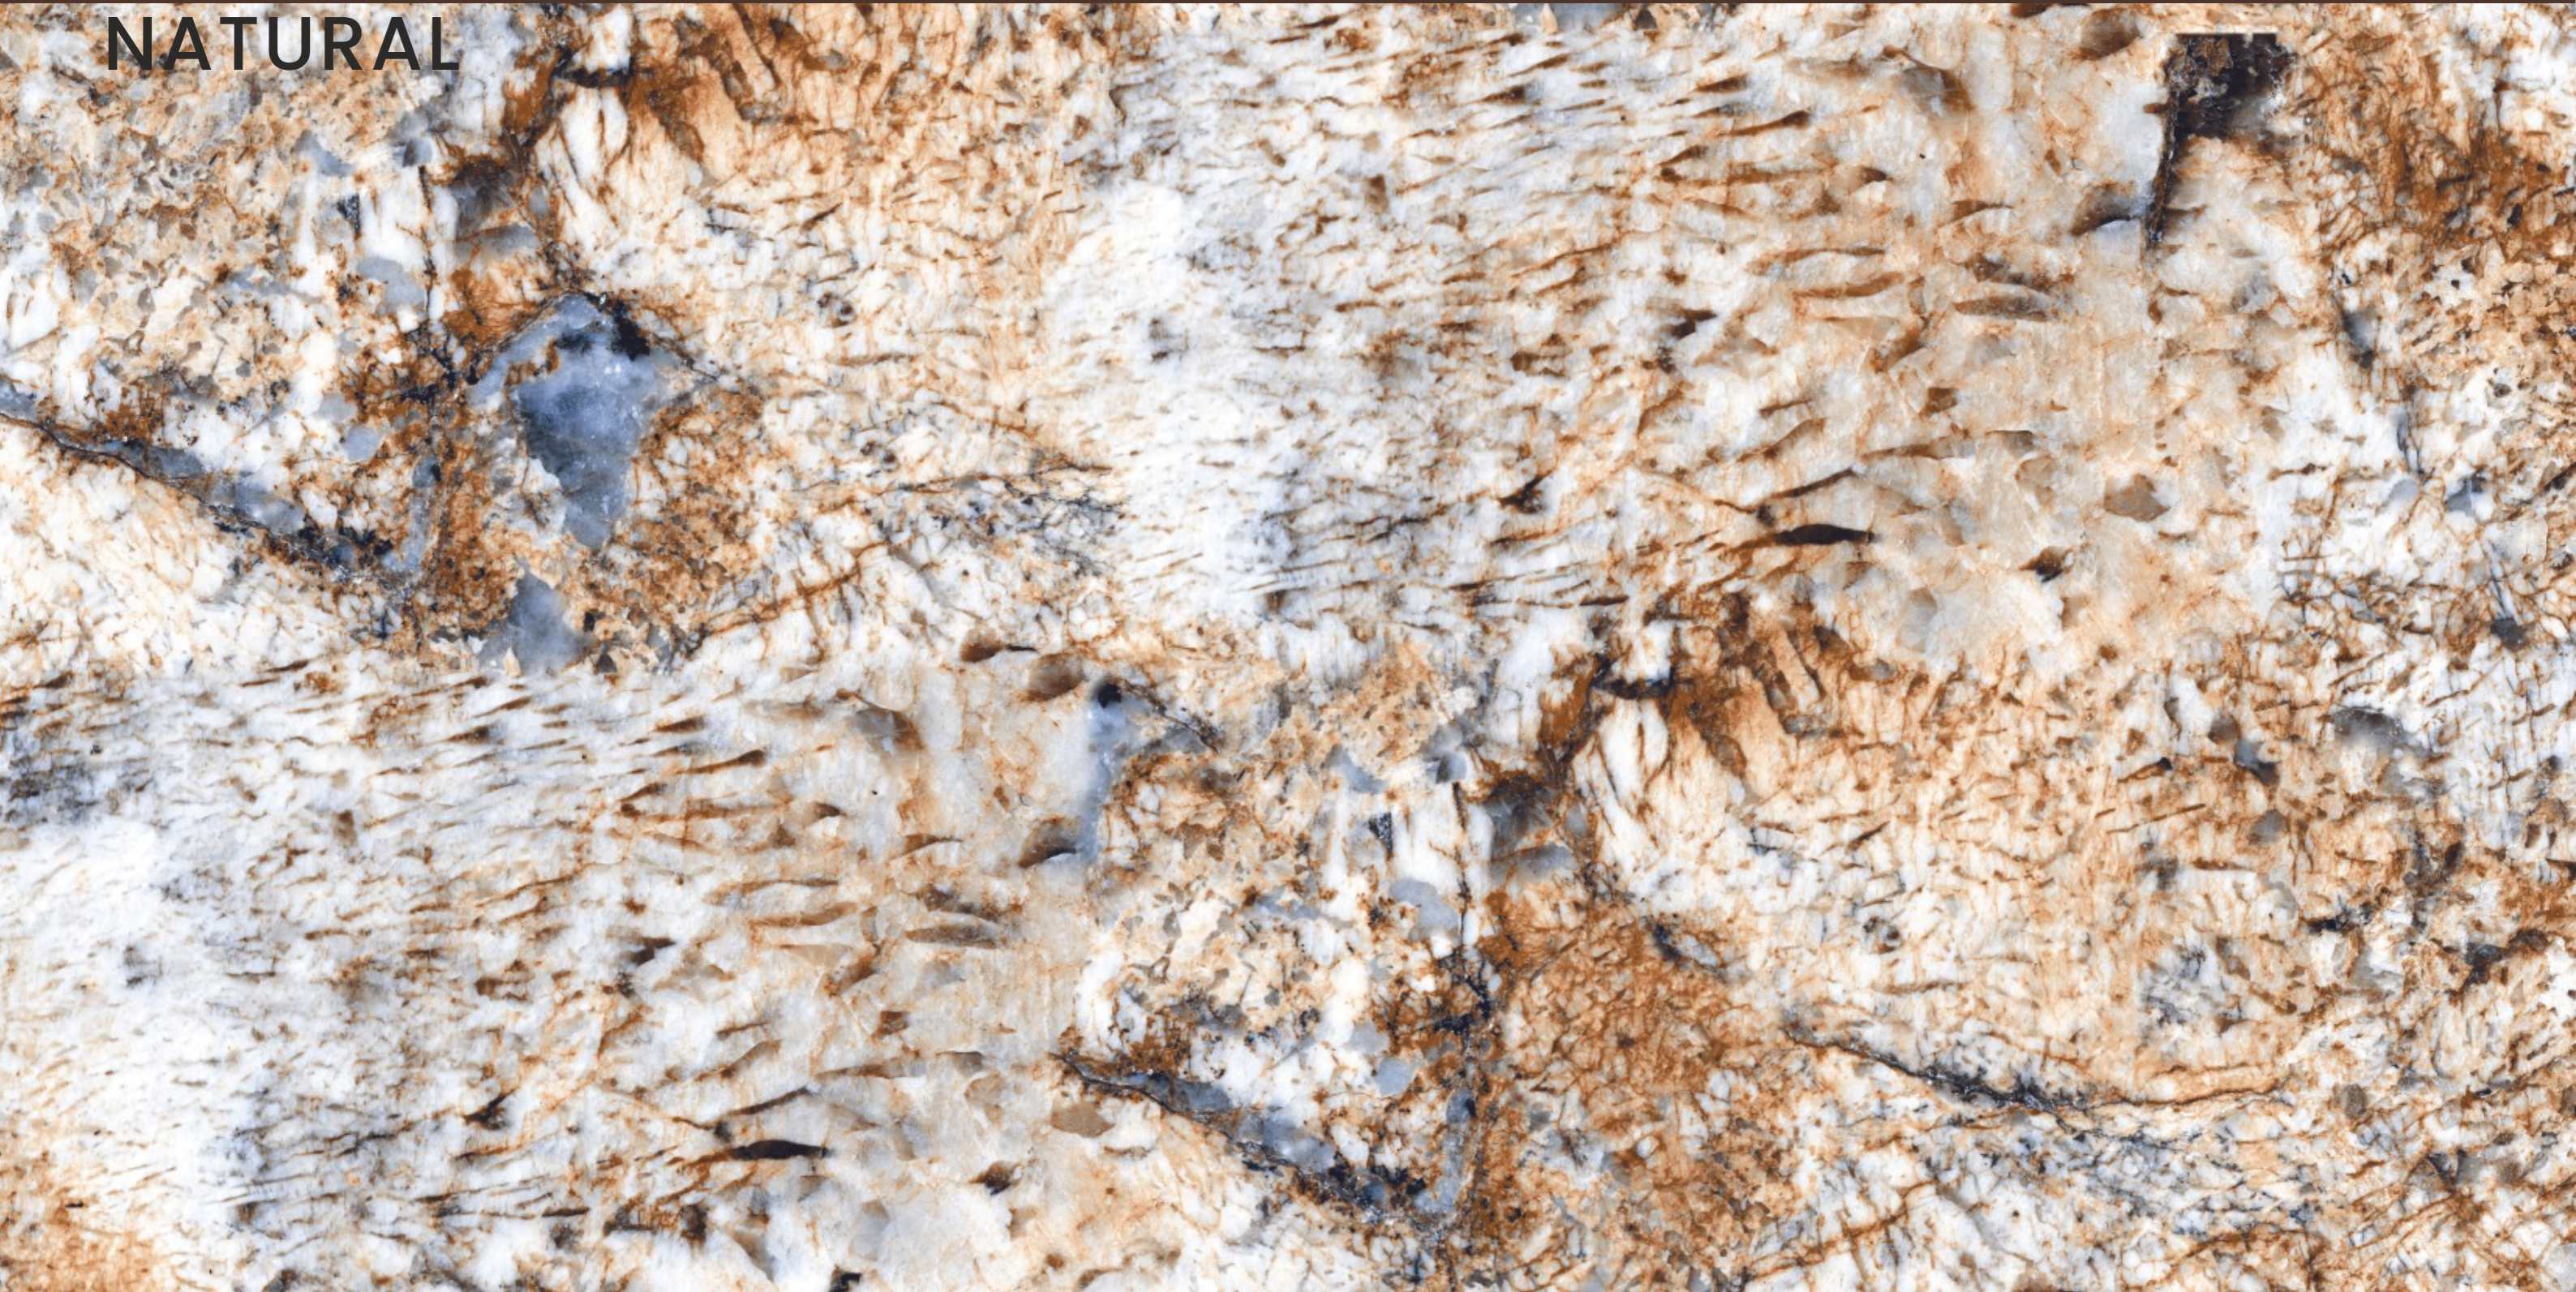

# ALASKA 702 BLUE

SIZE  
600x  
1200MM

Series  
GLOSSY

Random  
03

ALASKA 702 BLUE

ALASKA 702  
NATURAL