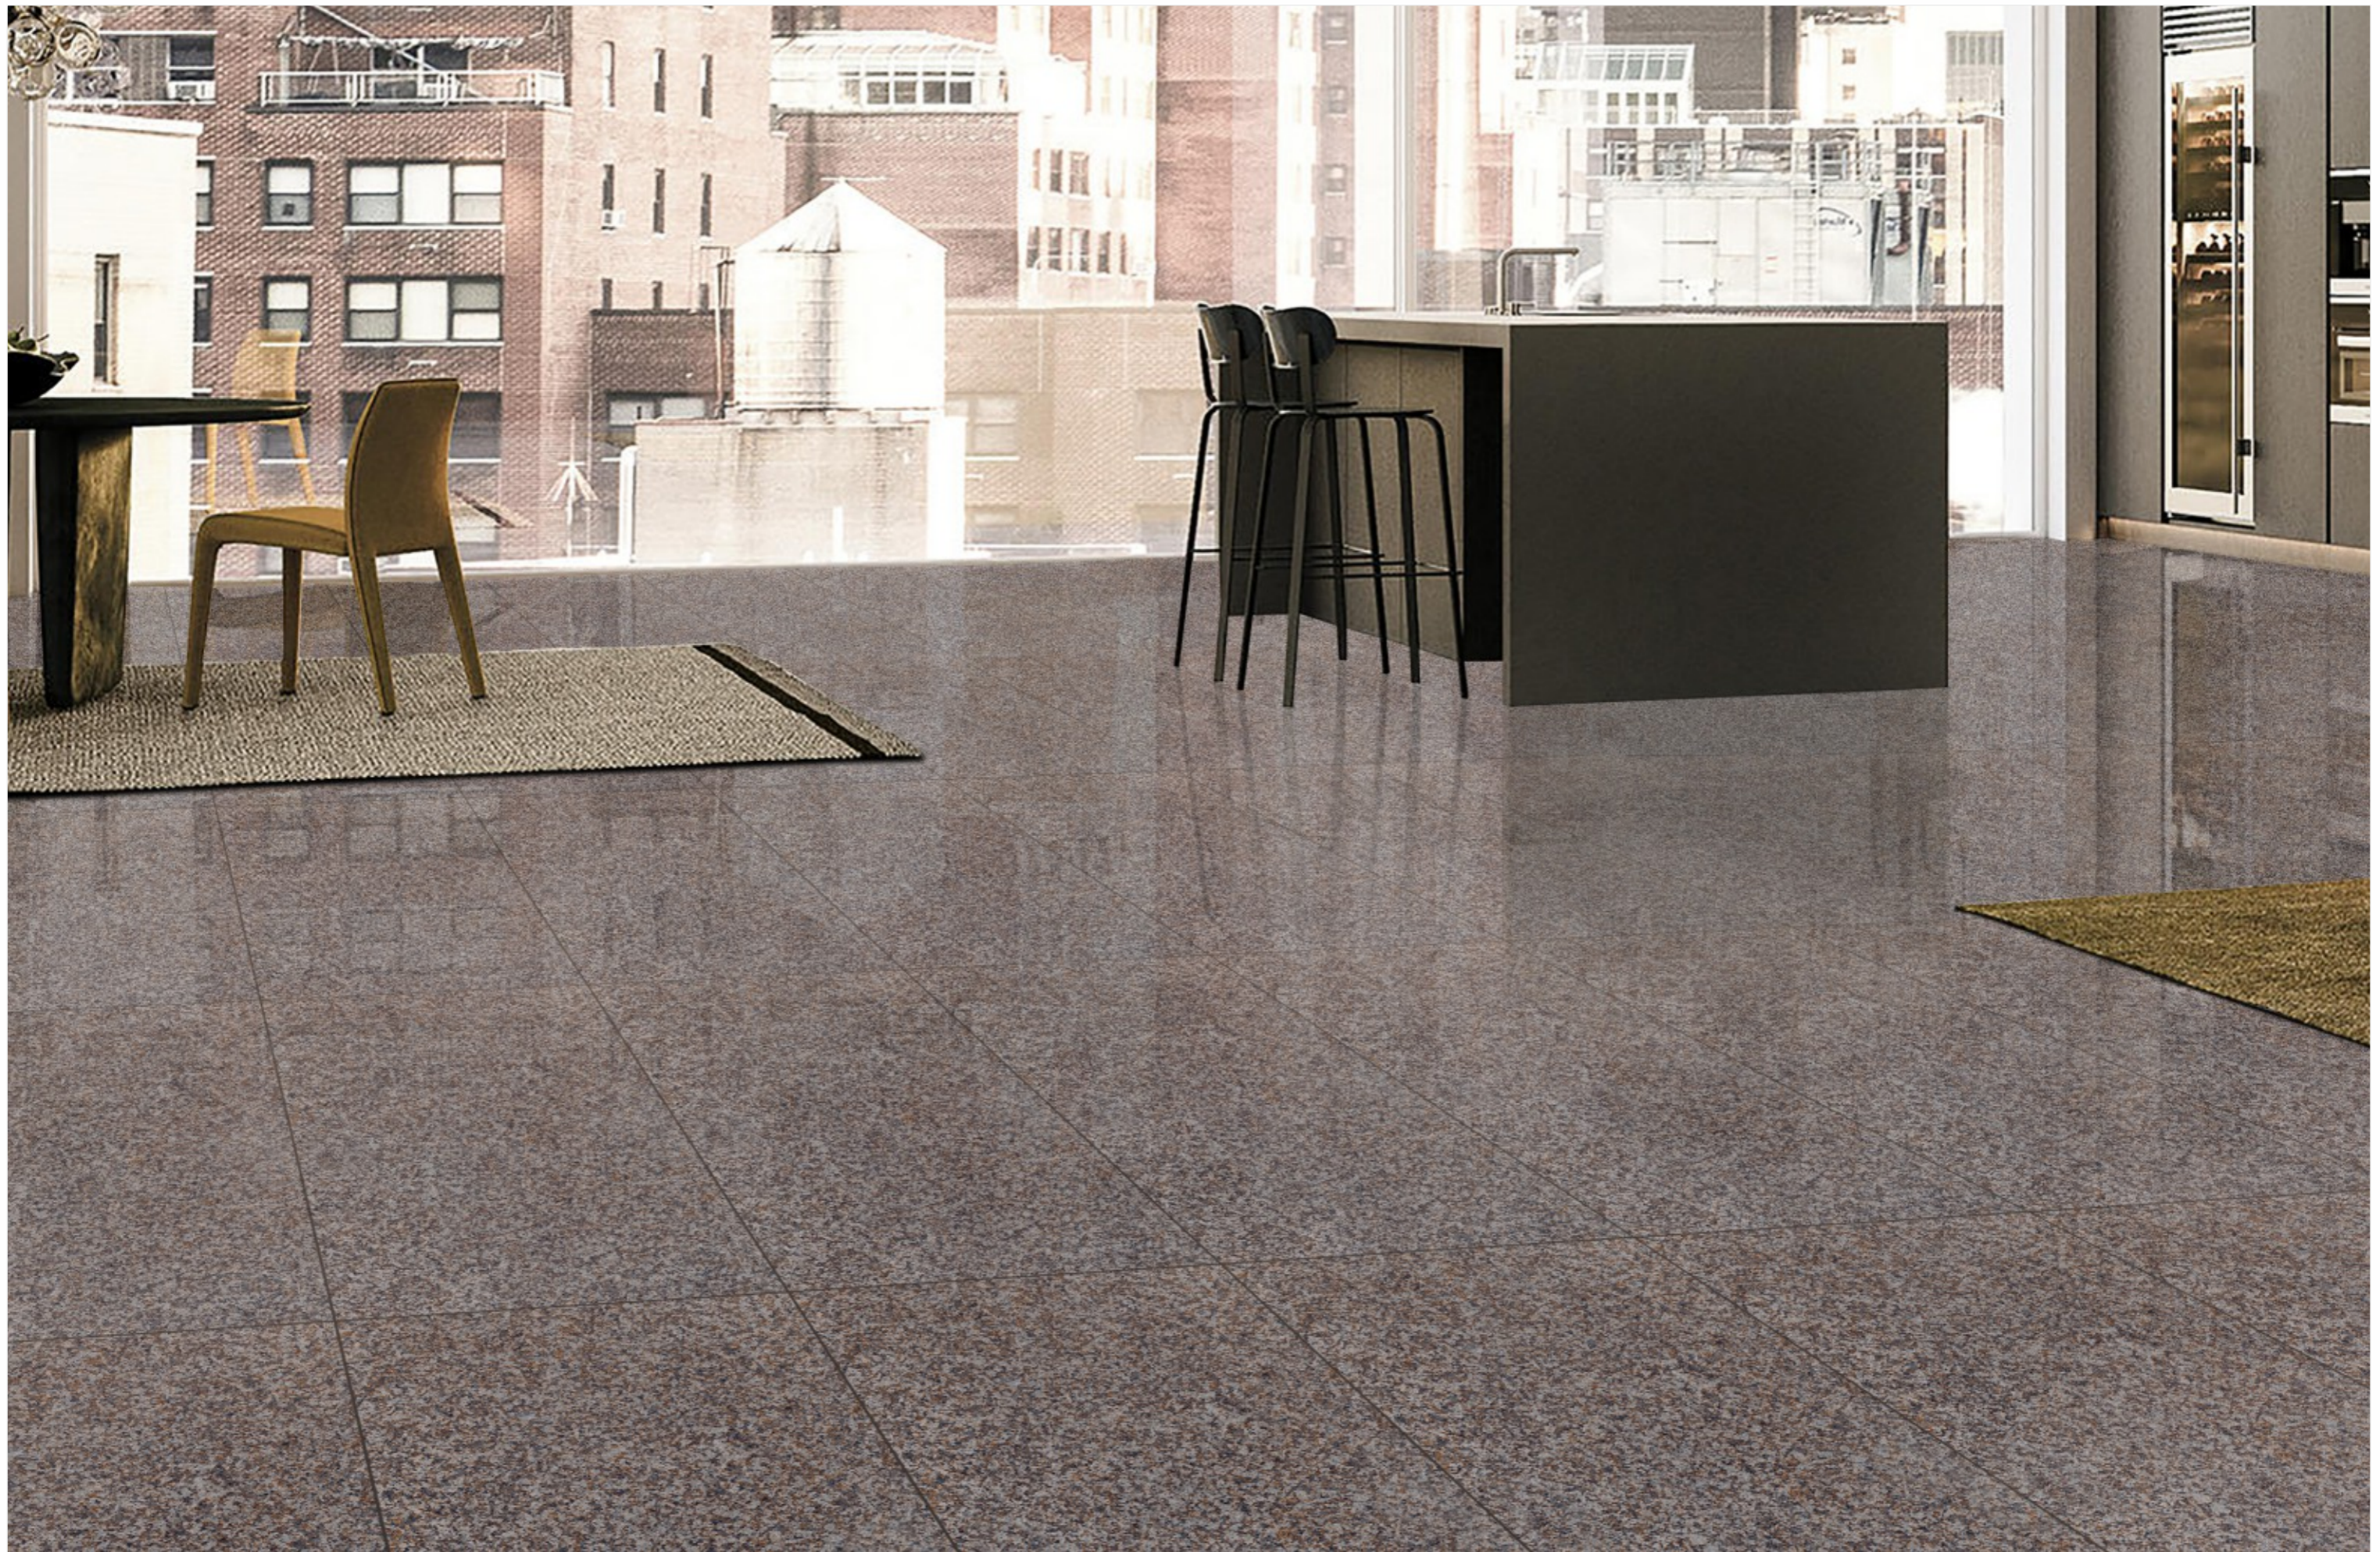

ALASKA 718 BROWN