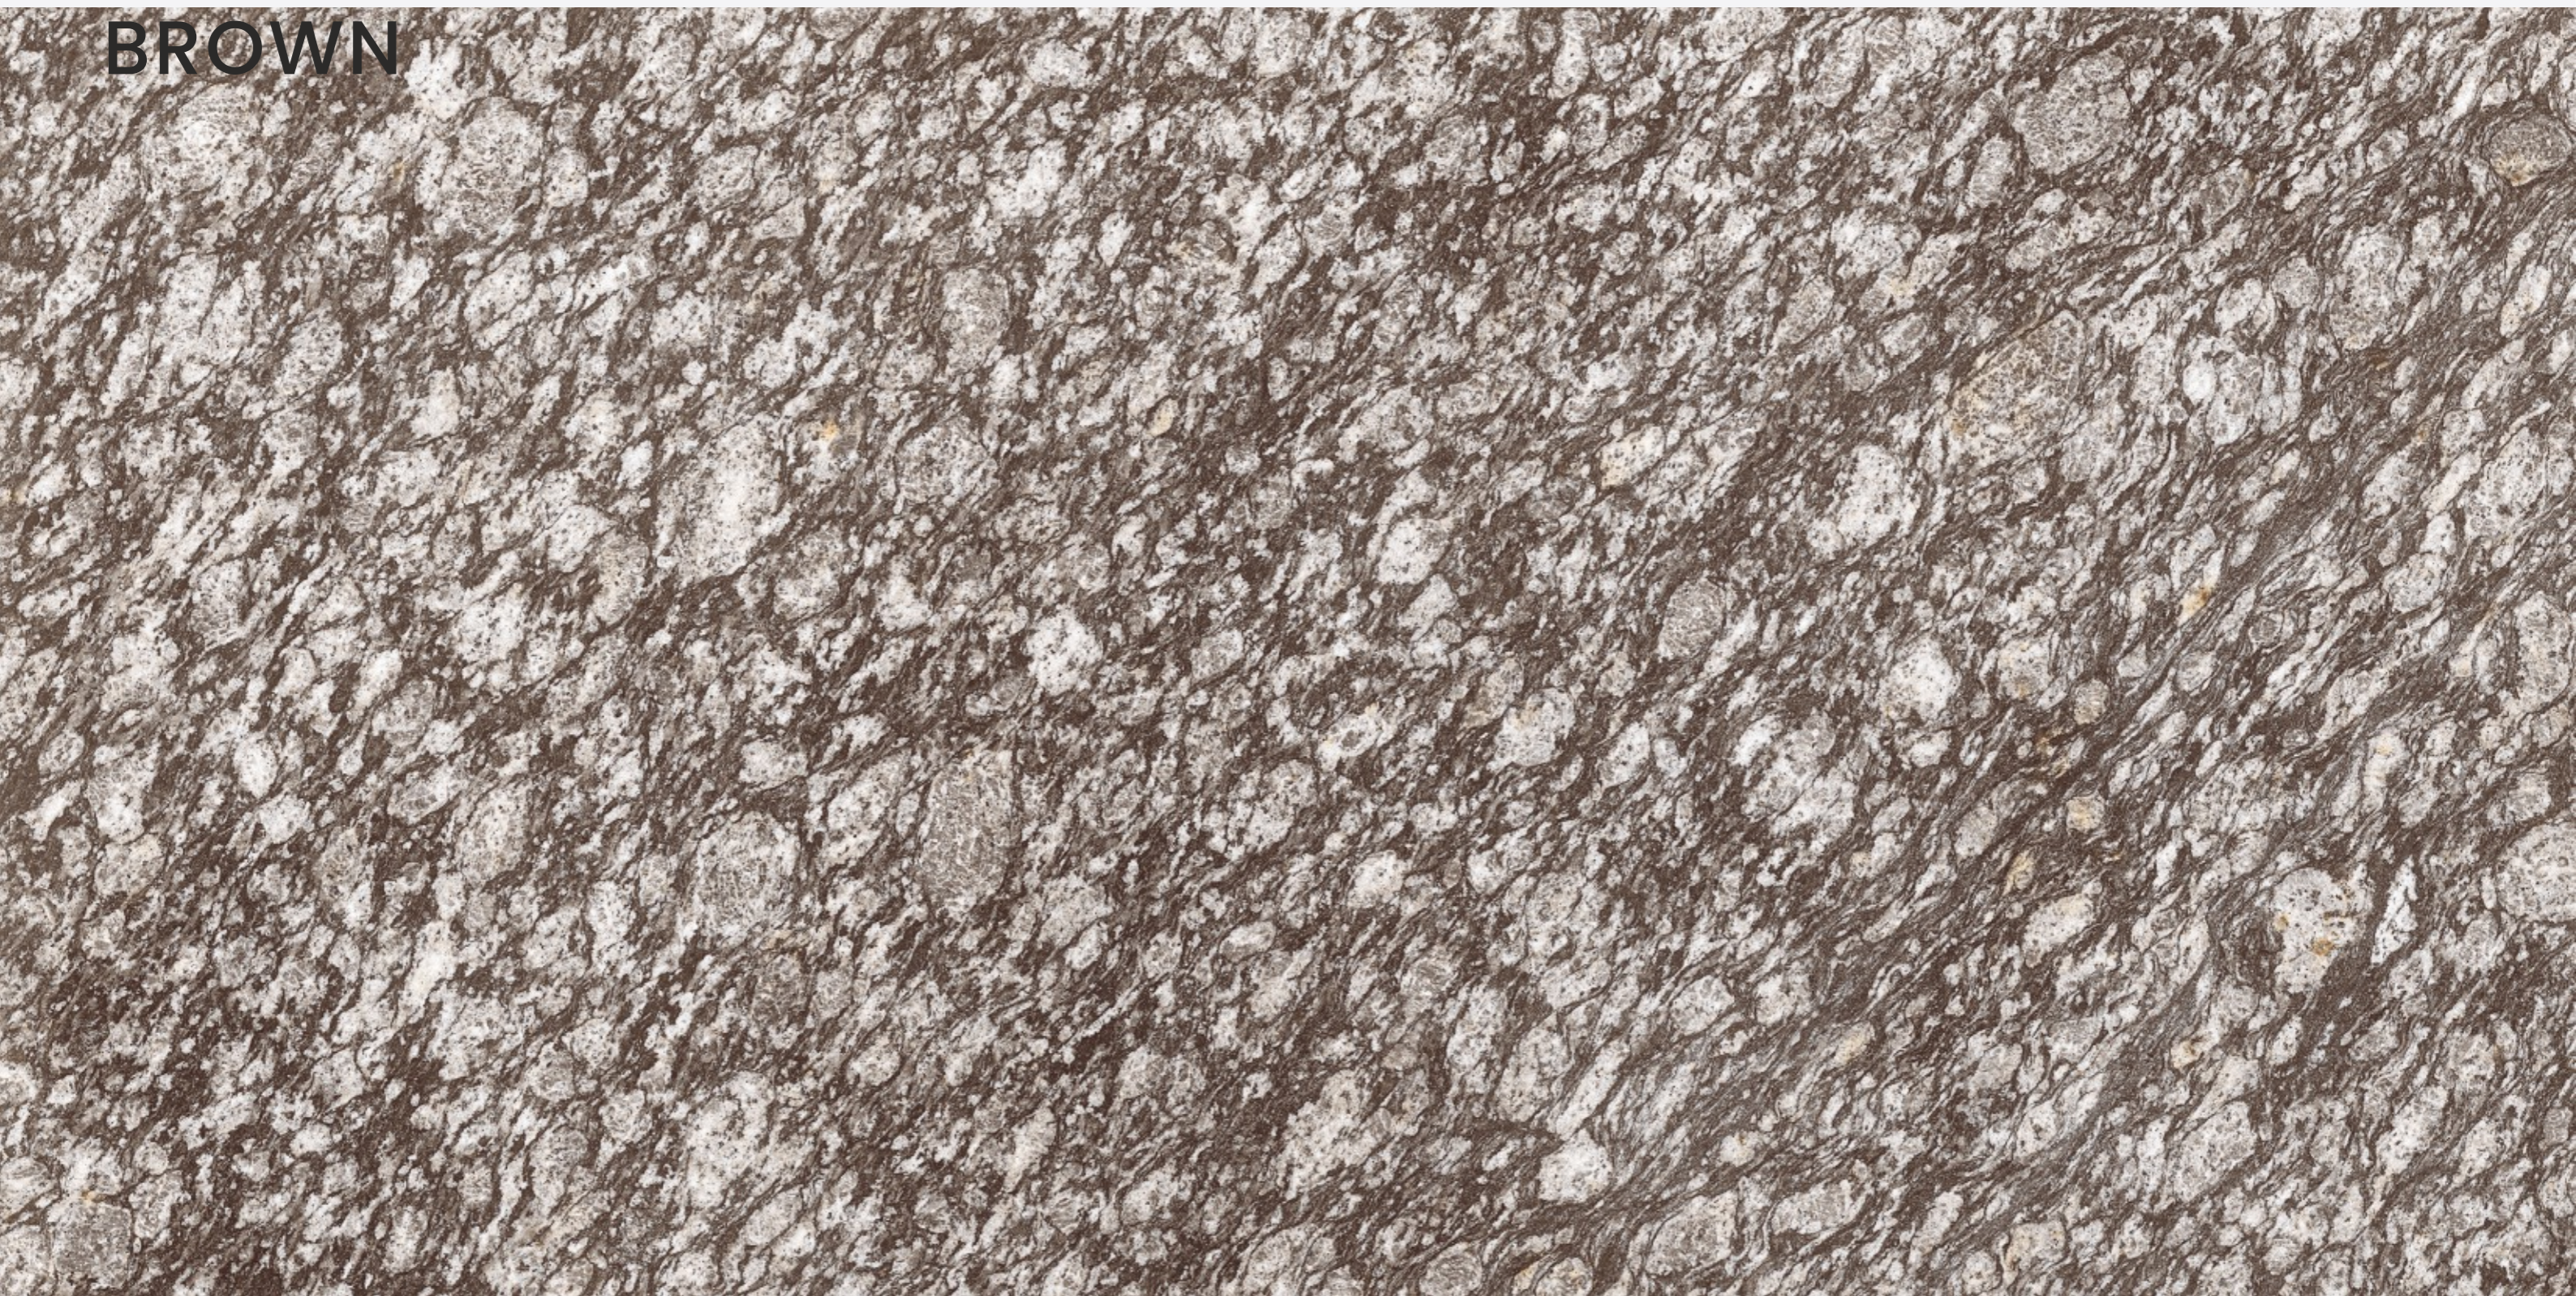

# ALASKA 713 GREY

SIZE  
600x  
1200MM

Series  
GLOSSY

Random  
03

ALASKA 713 GREY

**ALASKA 713**  
**BROWN**