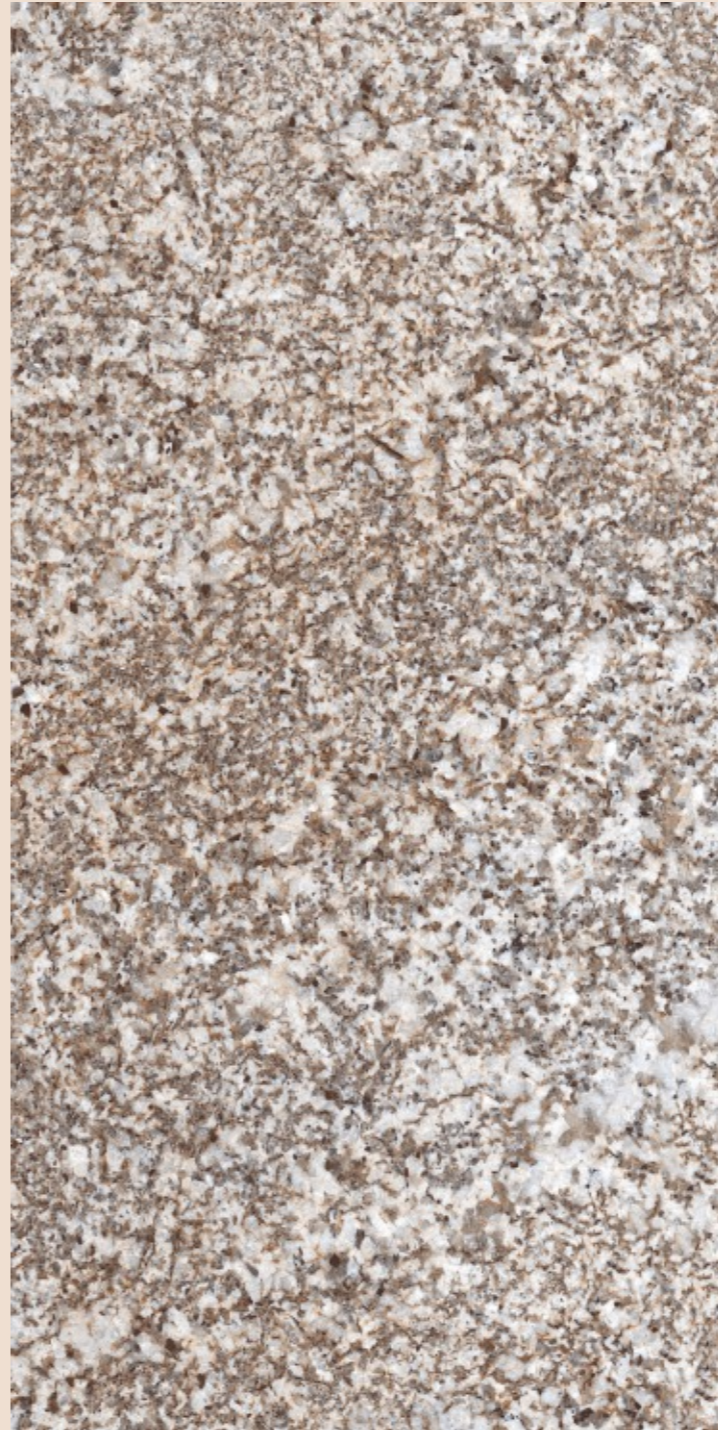

ALASKA 712 BROWN

SIZE
600x
1200MM

Series
GLOSSY

Random
03