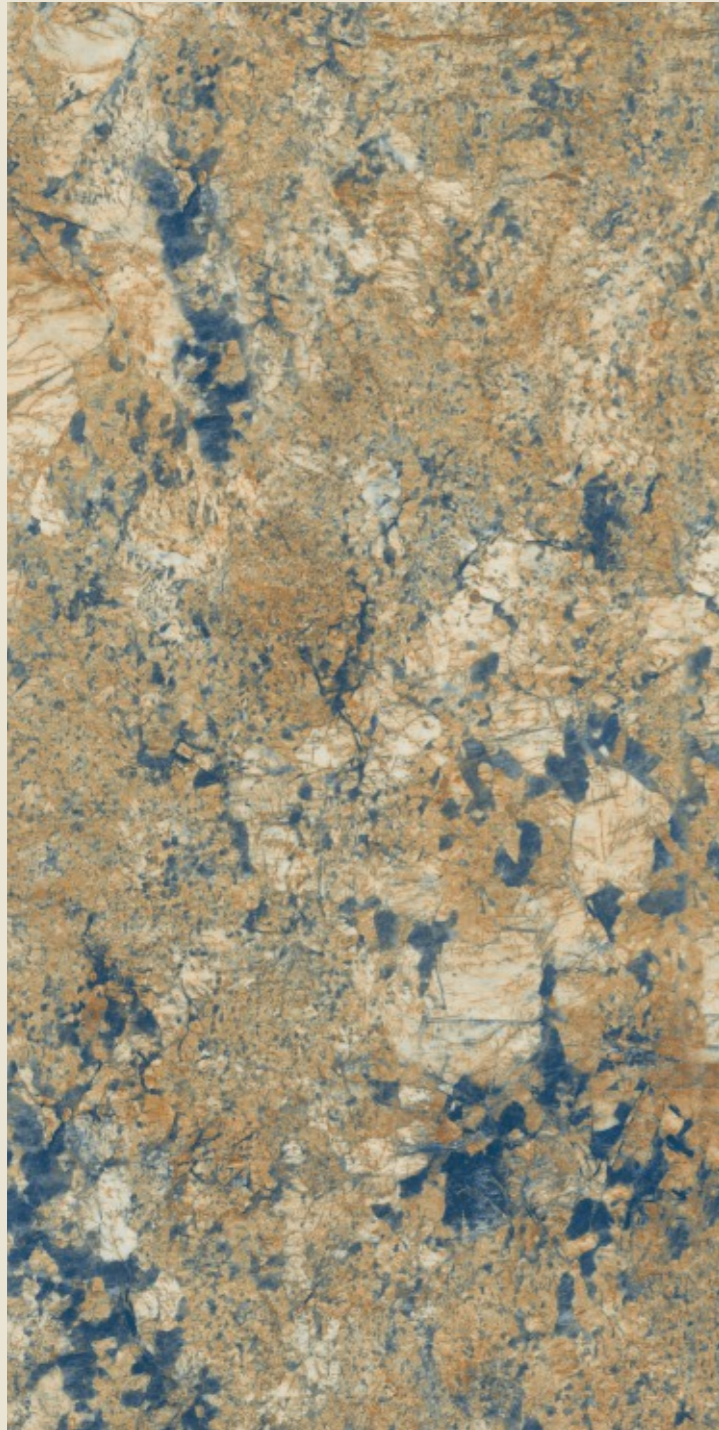

ALASKA 716 YELLOW

SIZE
600x
1200MM

Series
GLOSSY

Random
05