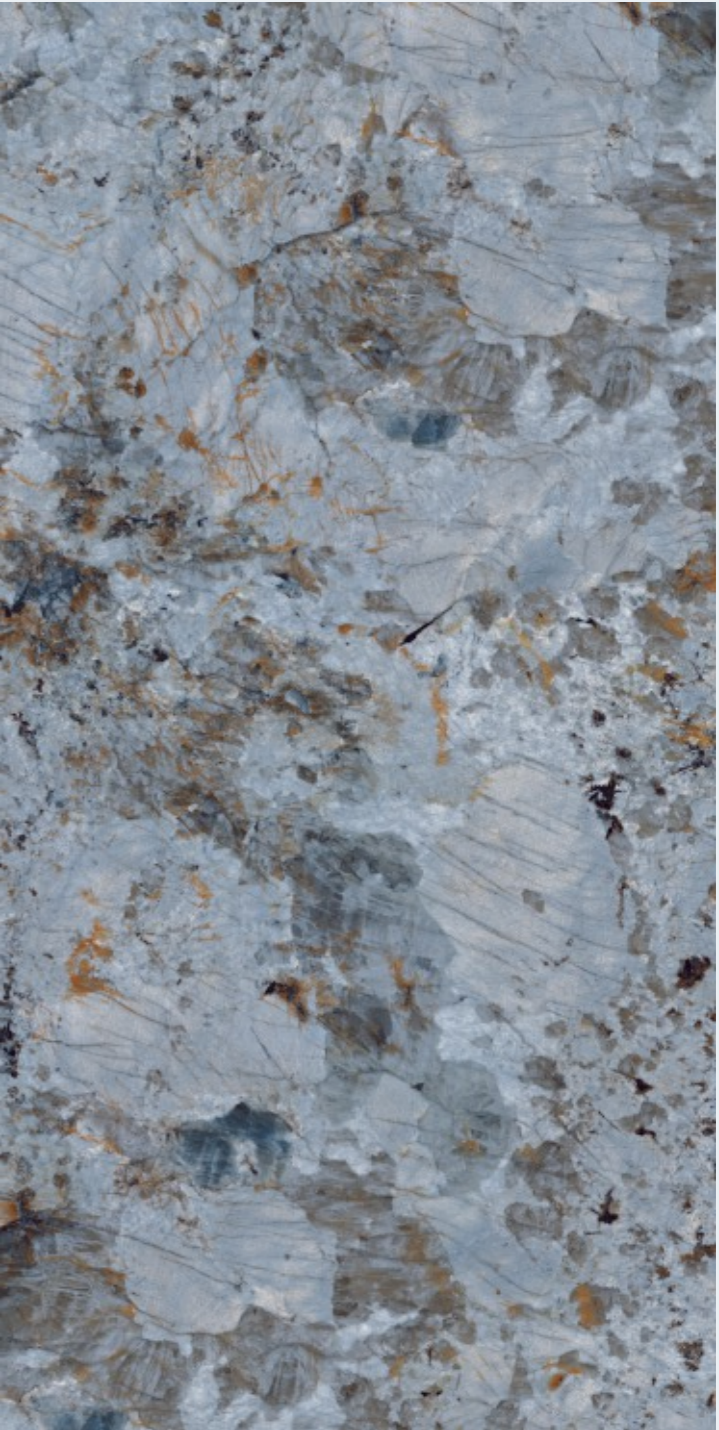

**ALASKA 704
CYAN**

SIZE
600x
1200MM

Series
GLOSSY

Random
03