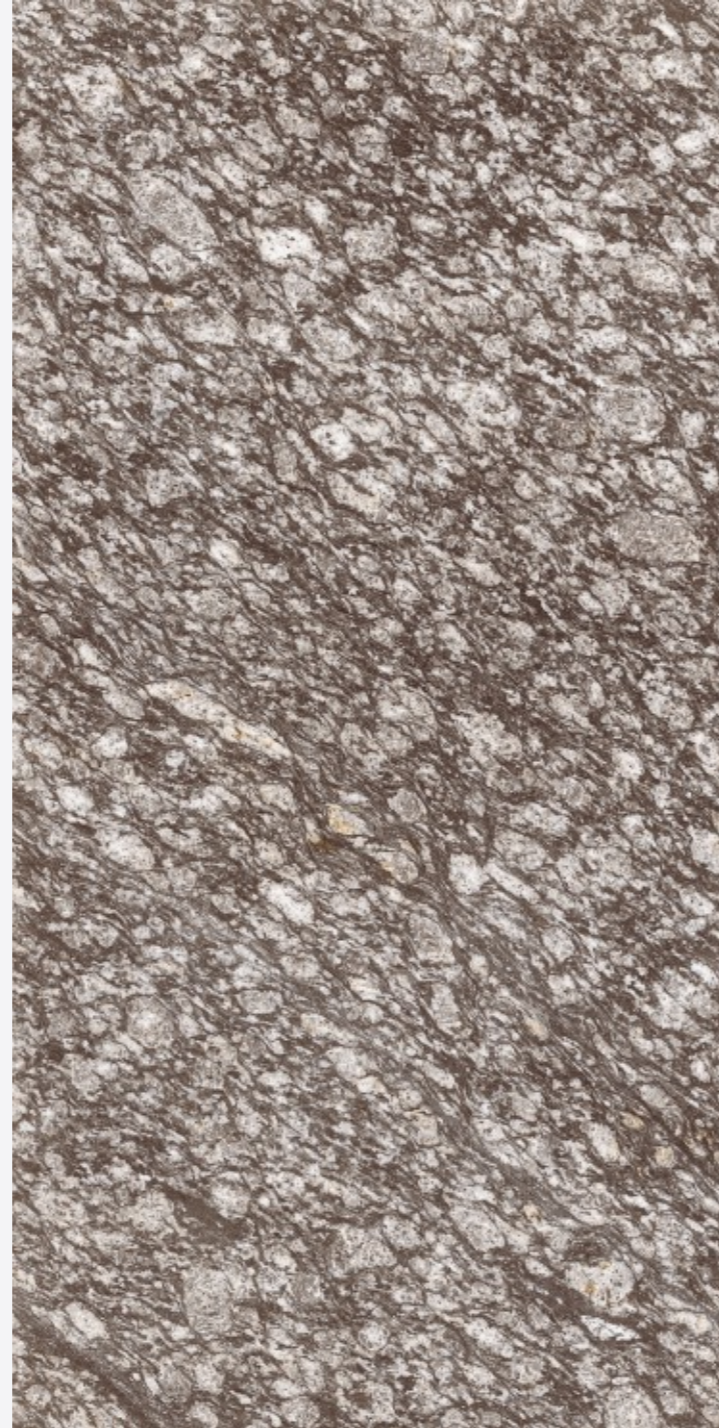

ALASKA 713 BROWN

SIZE
600x
1200MM

Series
GLOSSY

Random
03