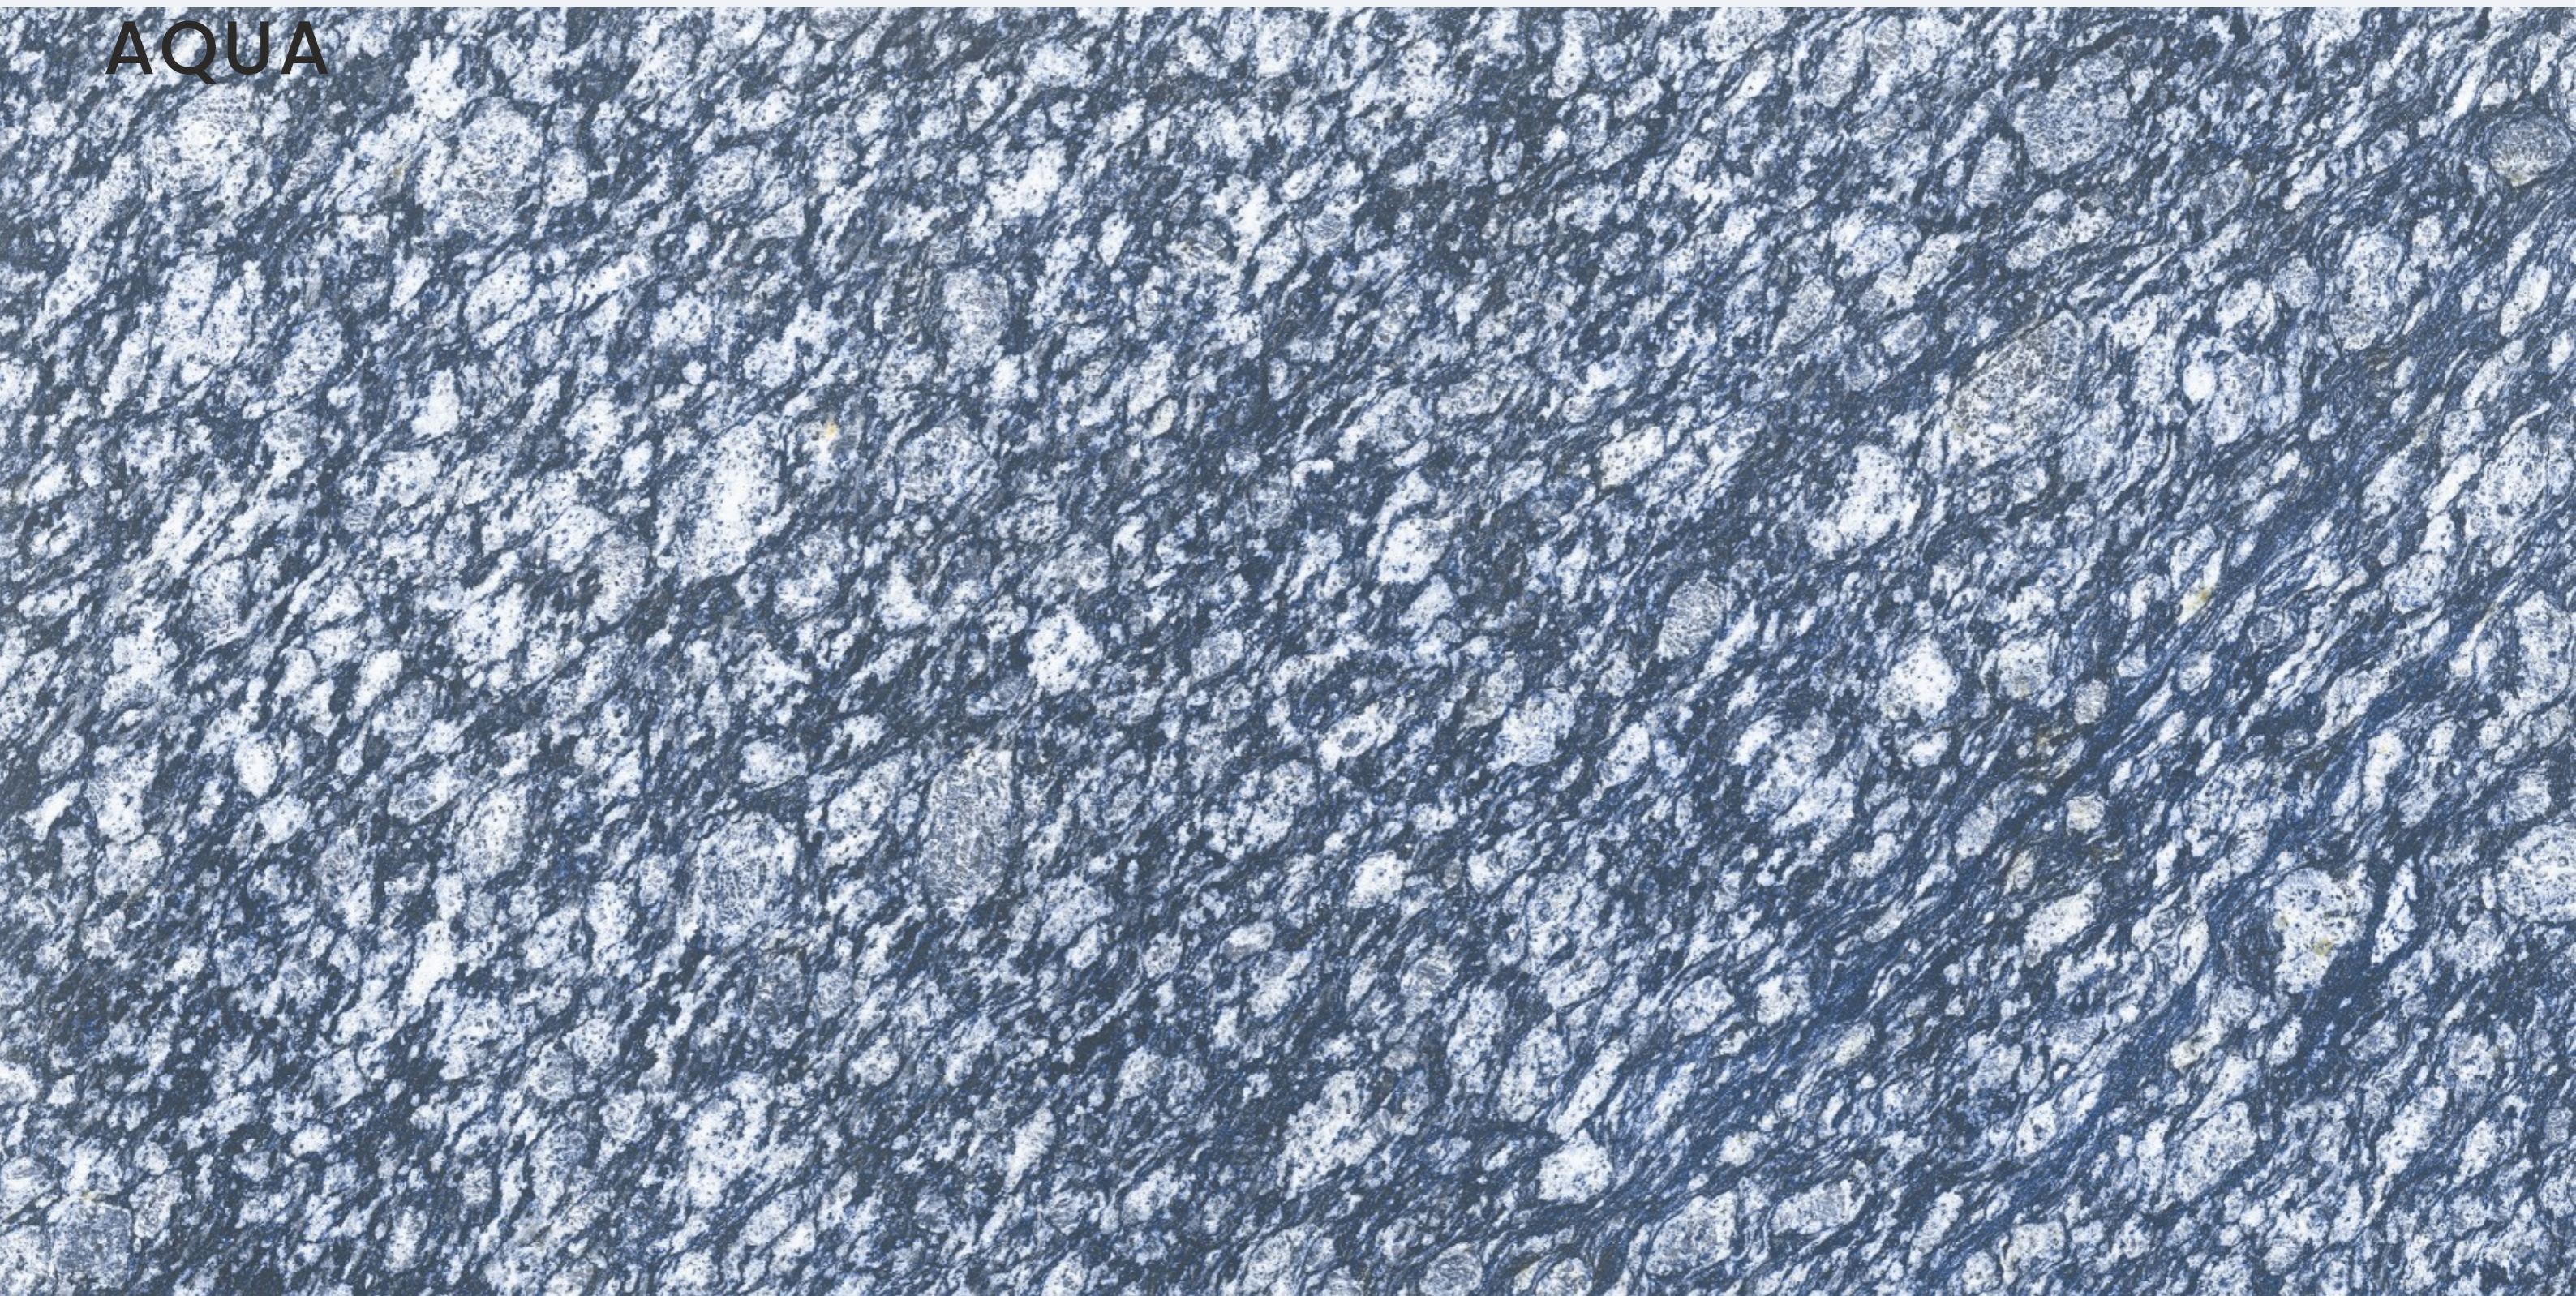

# ALASKA 712 YELLOW

SIZE  
600x  
1200MM

Series  
GLOSSY

Random  
03

**ALASKA 713**  
**AQUA**