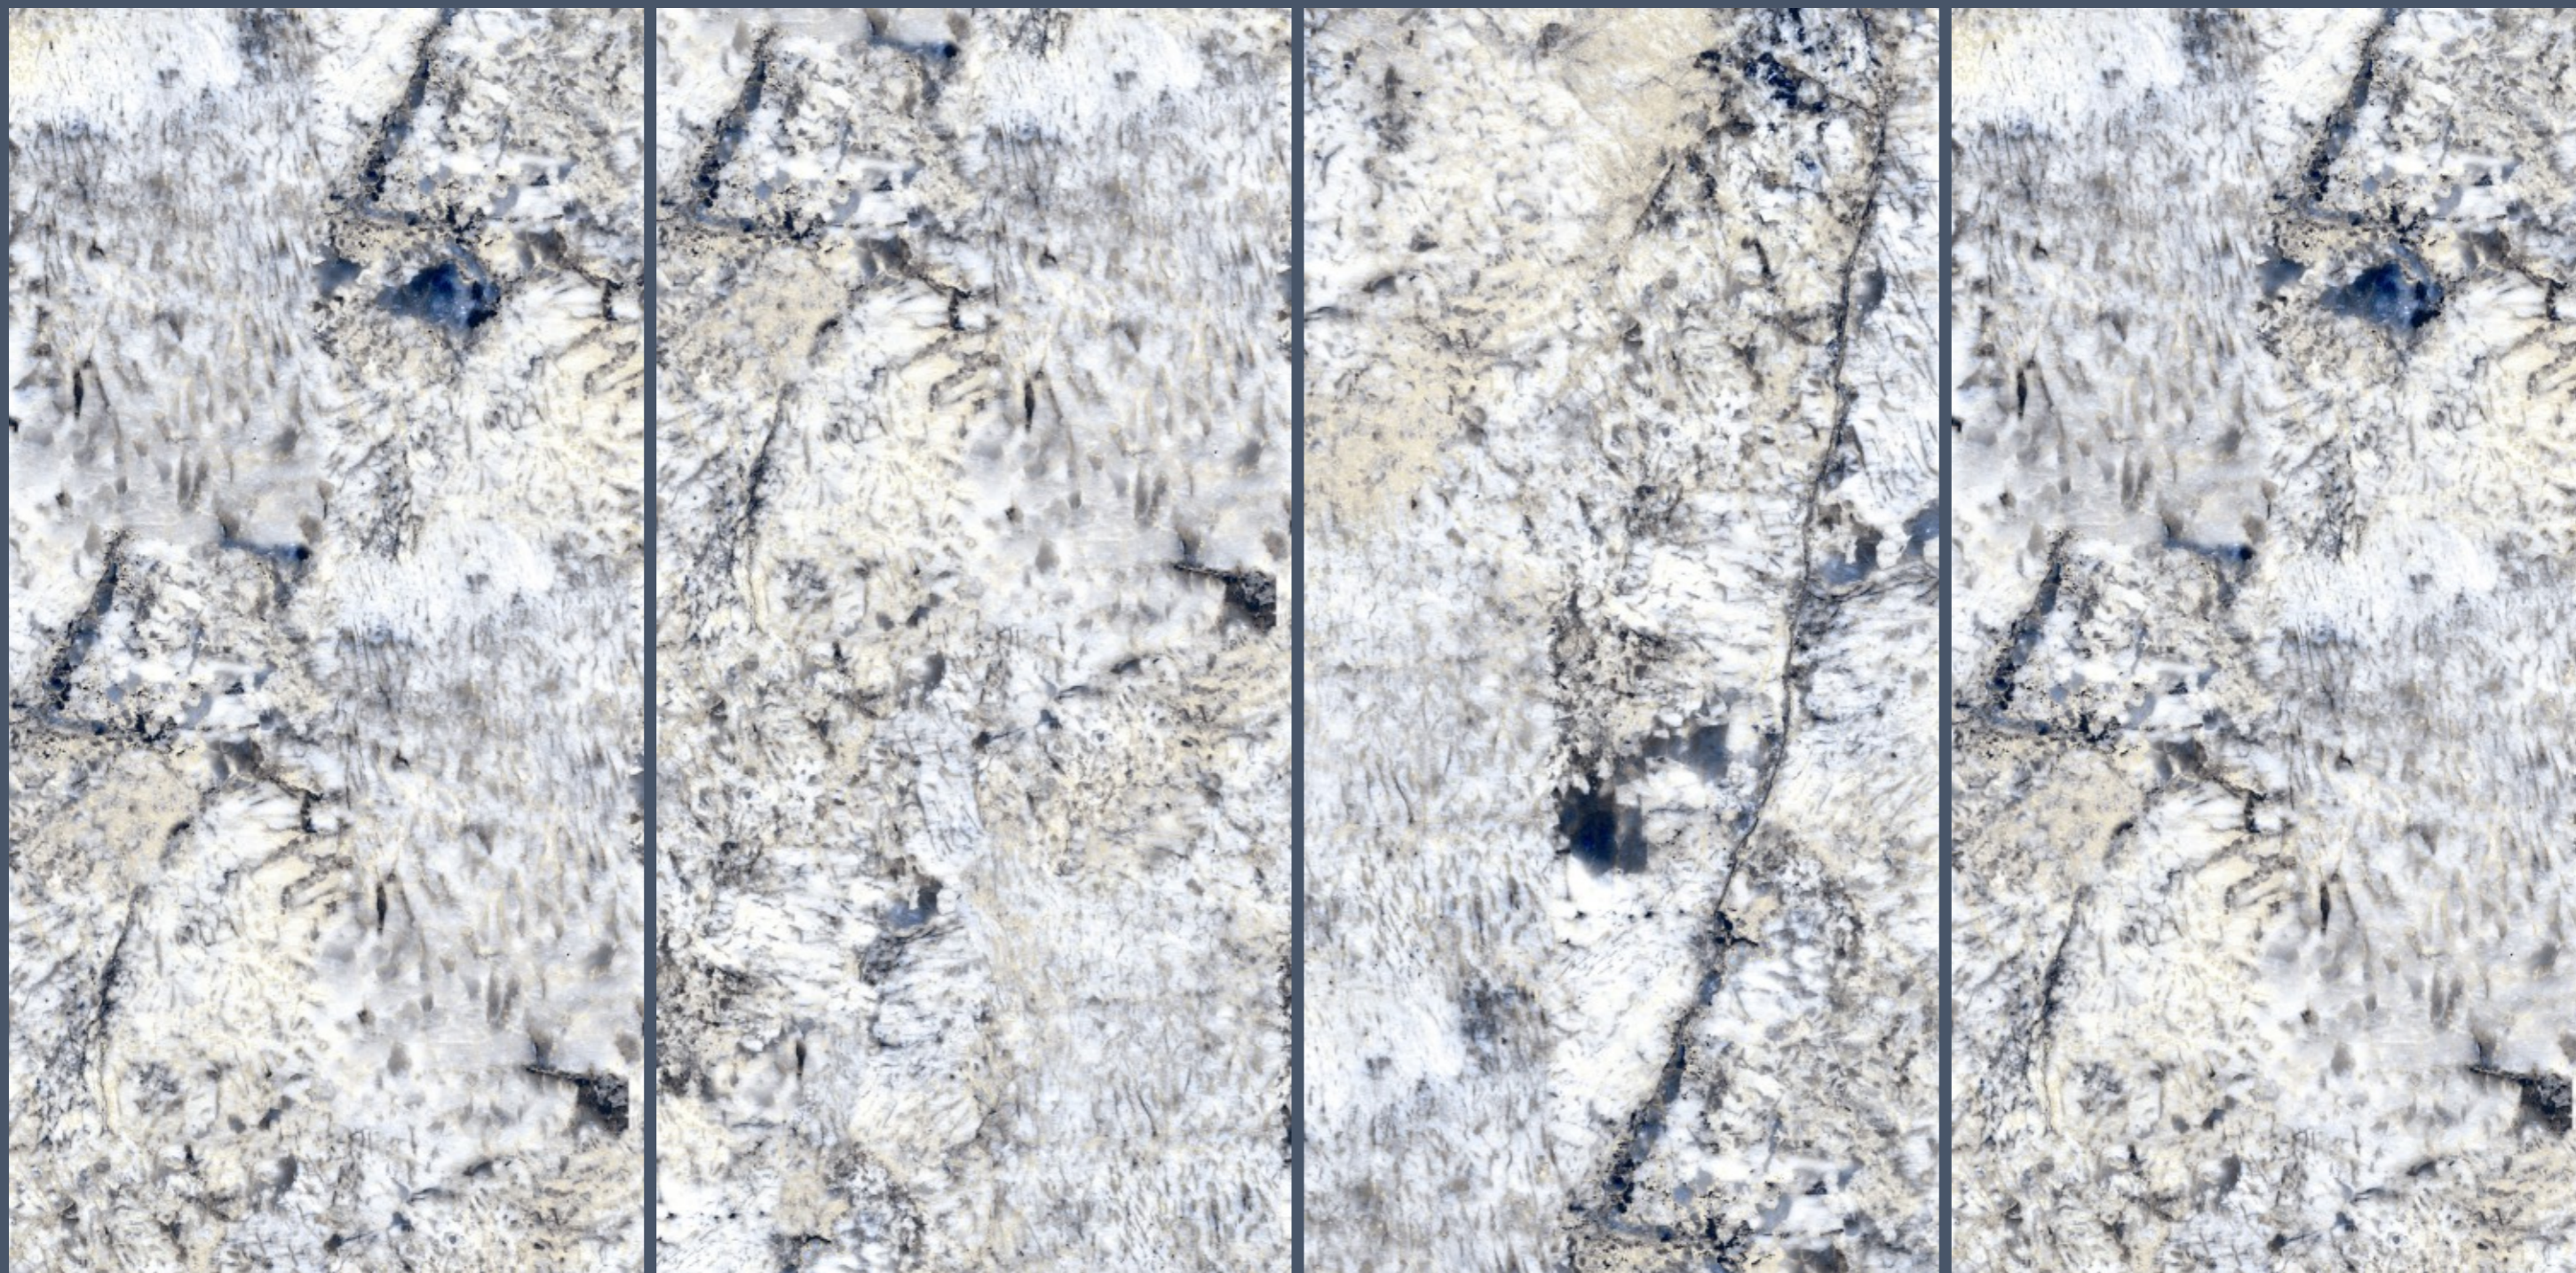

ALASKA 702 BLUE

SIZE
600x
1200MM

Series
GLOSSY

Random
03