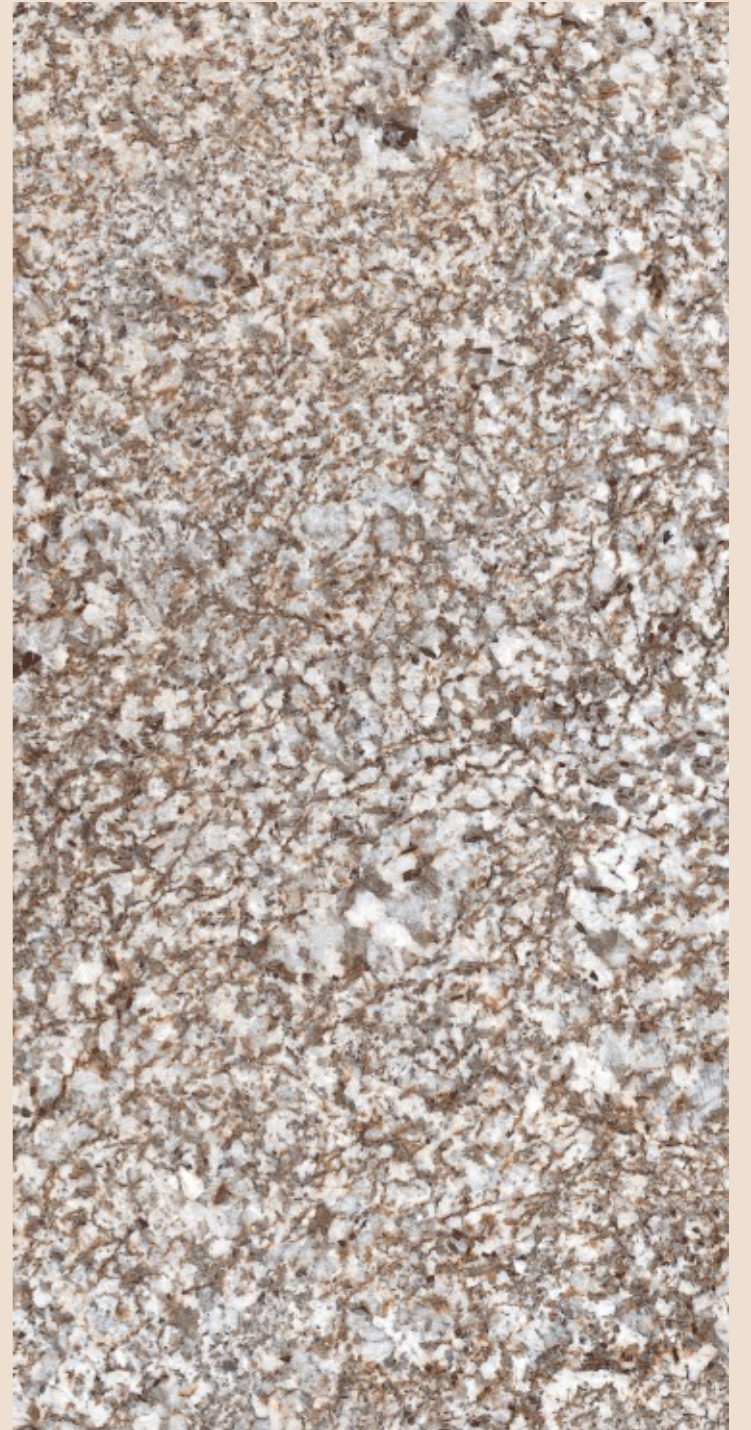

ALASKA 712 BROWN

SIZE
600x
1200MM

Series
GLOSSY

Random
03