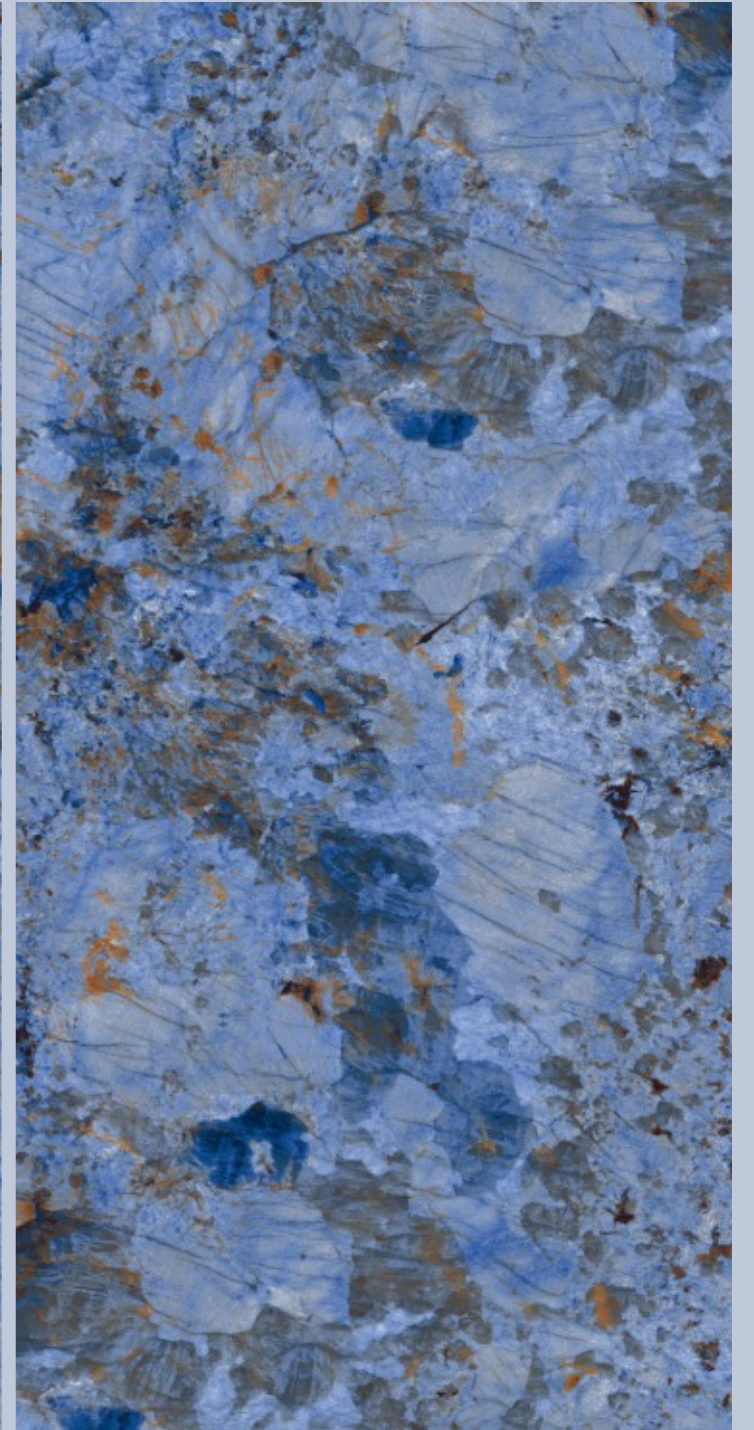

ALASKA 704 BLUE

SIZE
600x
1200MM

Series
GLOSSY

Random
03