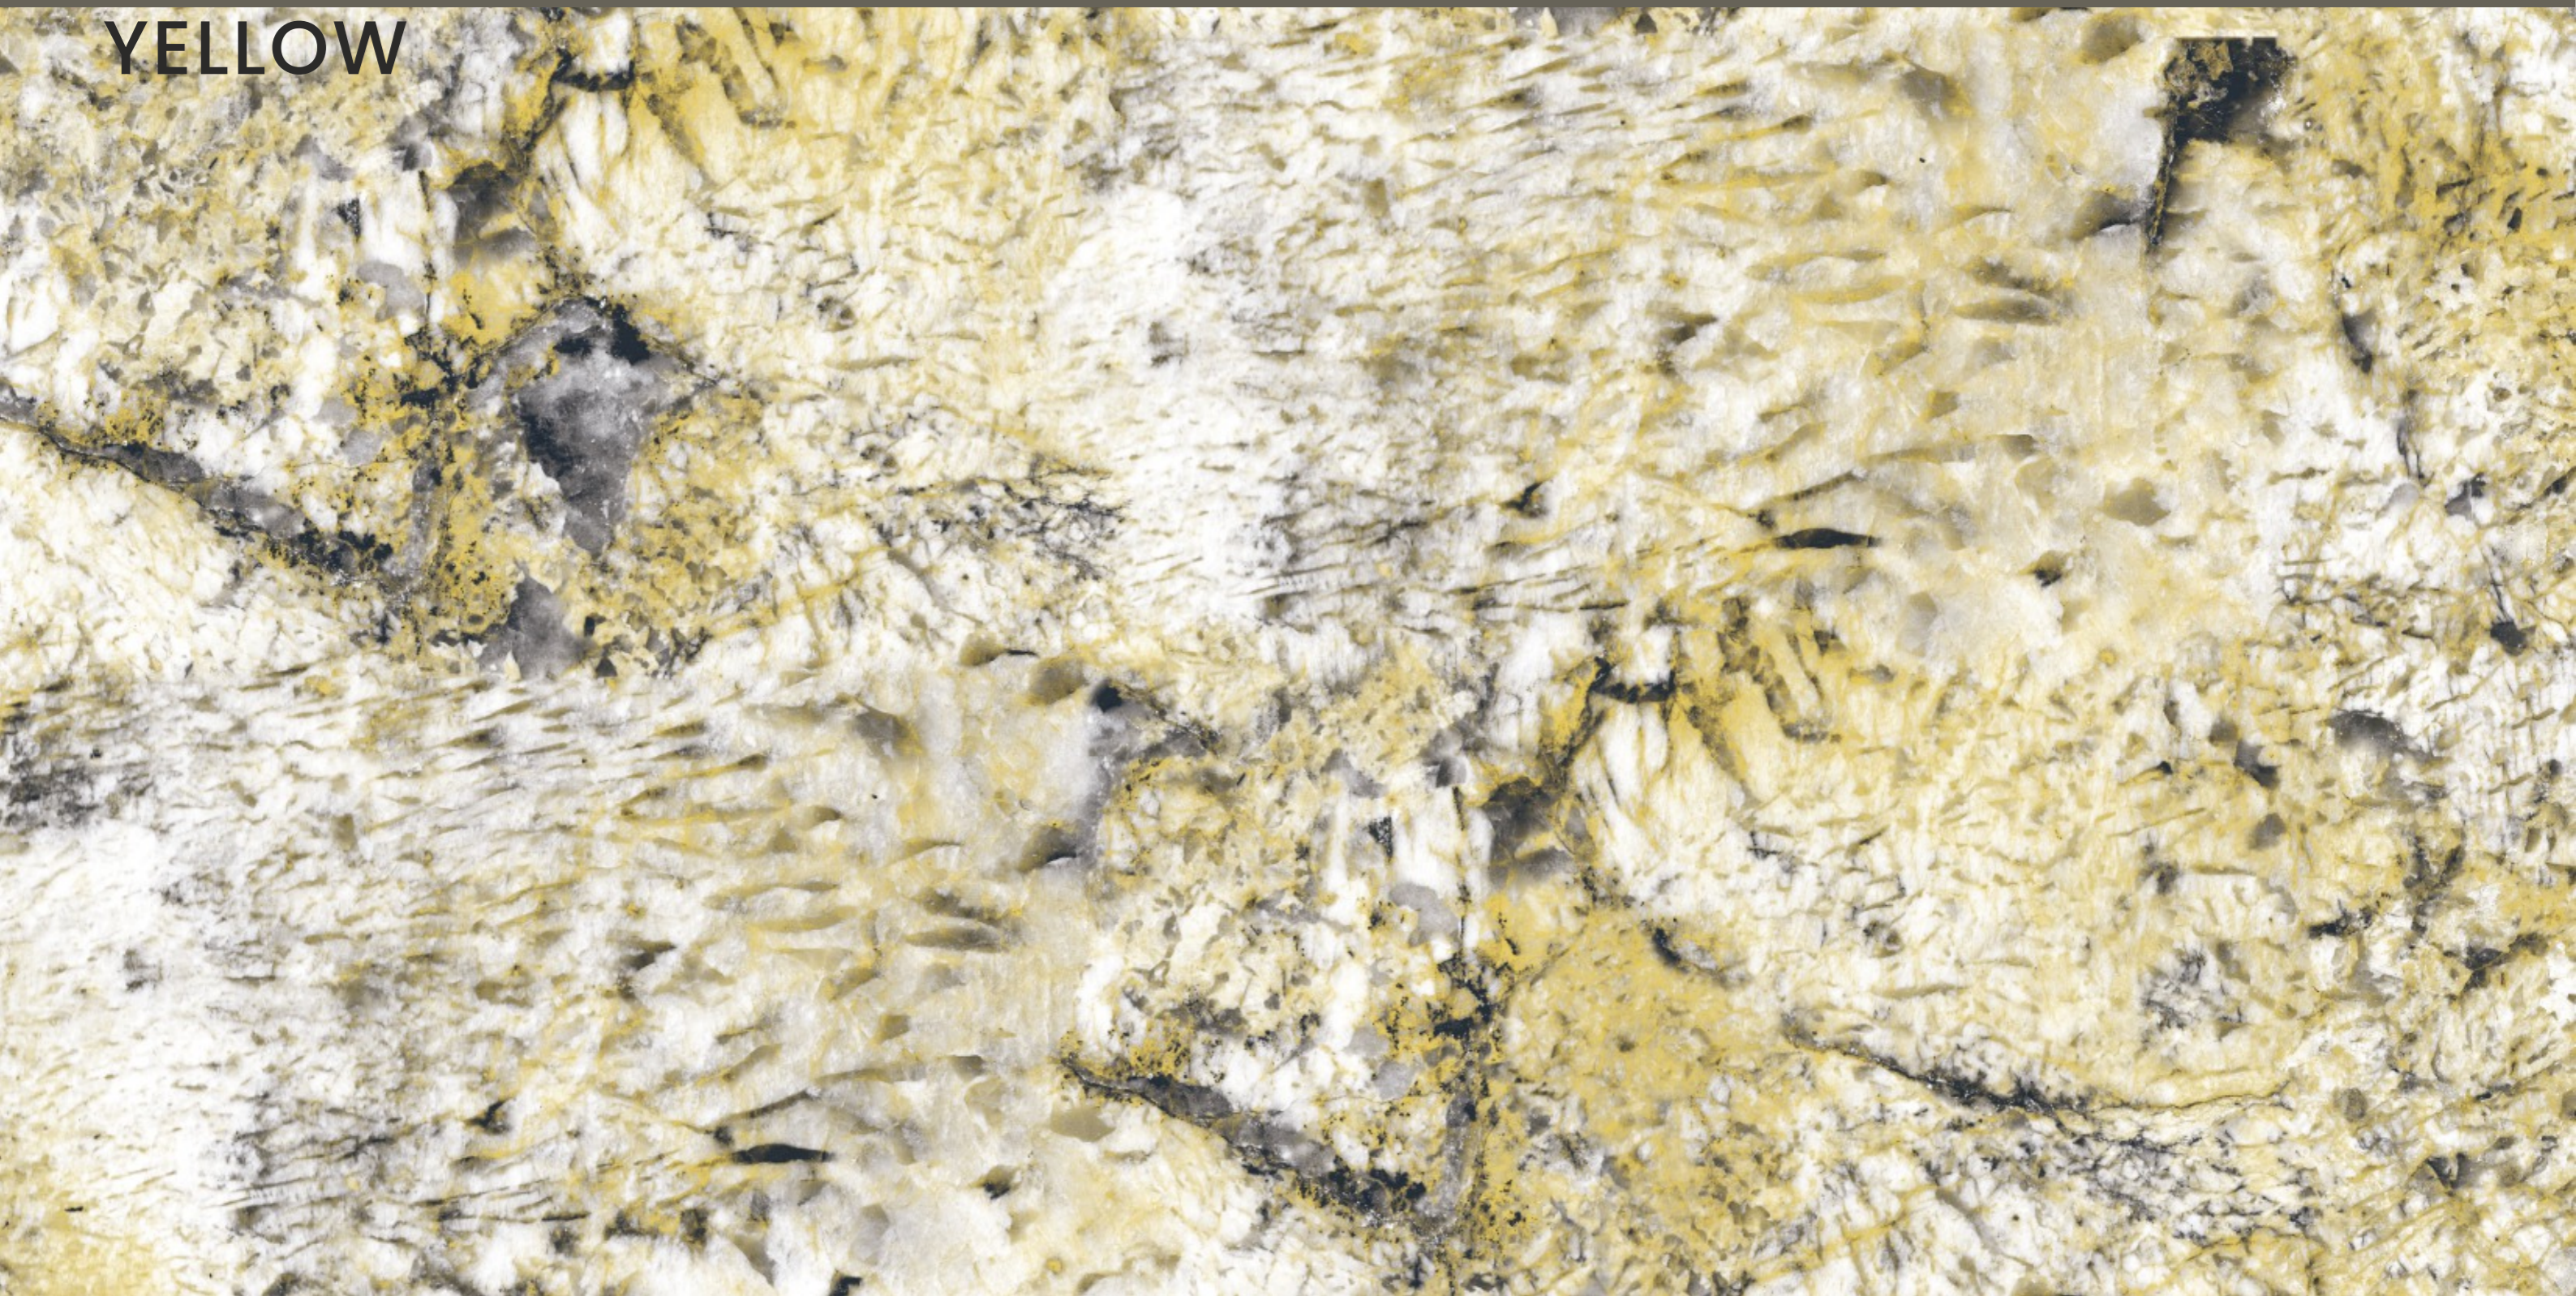

# ALASKA 702 RED

SIZE  
600x  
1200MM

Series  
GLOSSY

Random  
03

ALASKA 702 RED

ALASKA 702  
YELLOW