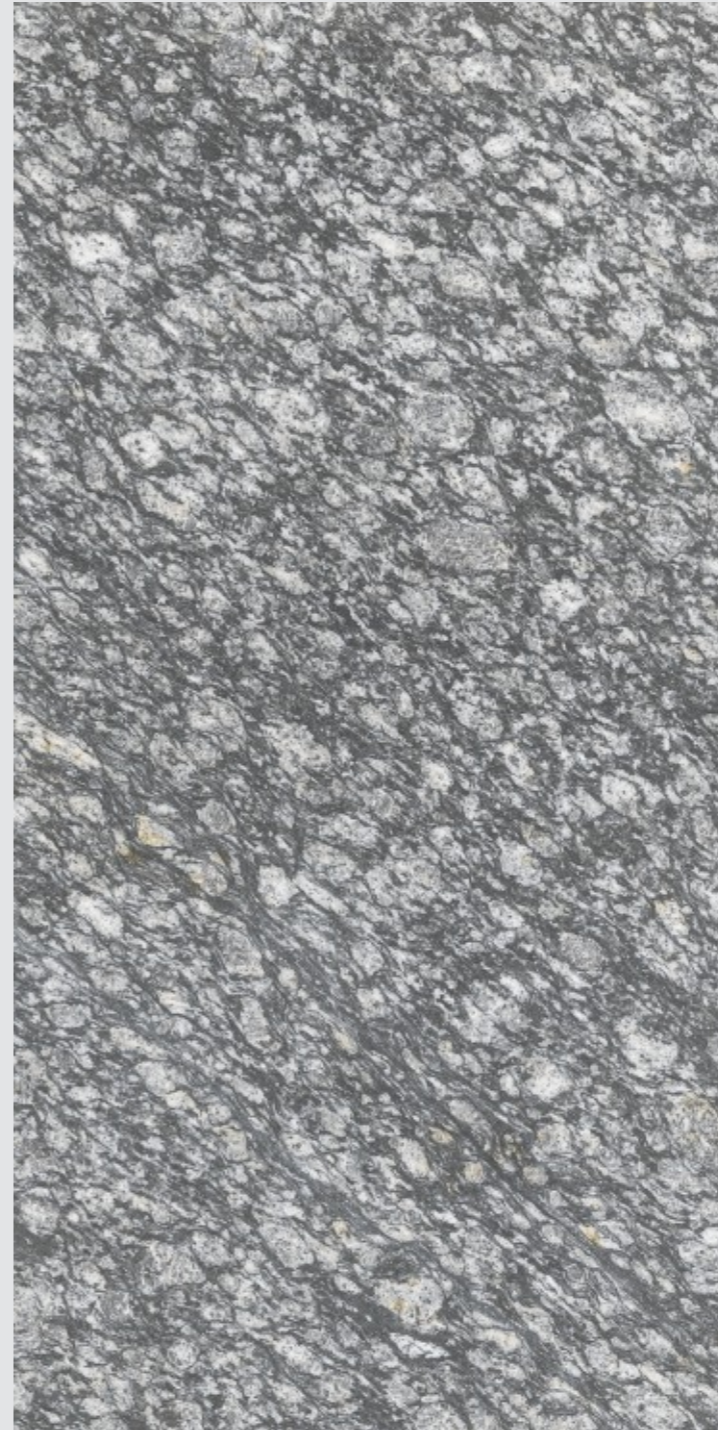

ALASKA 713 GREY

SIZE
600x
1200MM

Series
GLOSSY

Random
03