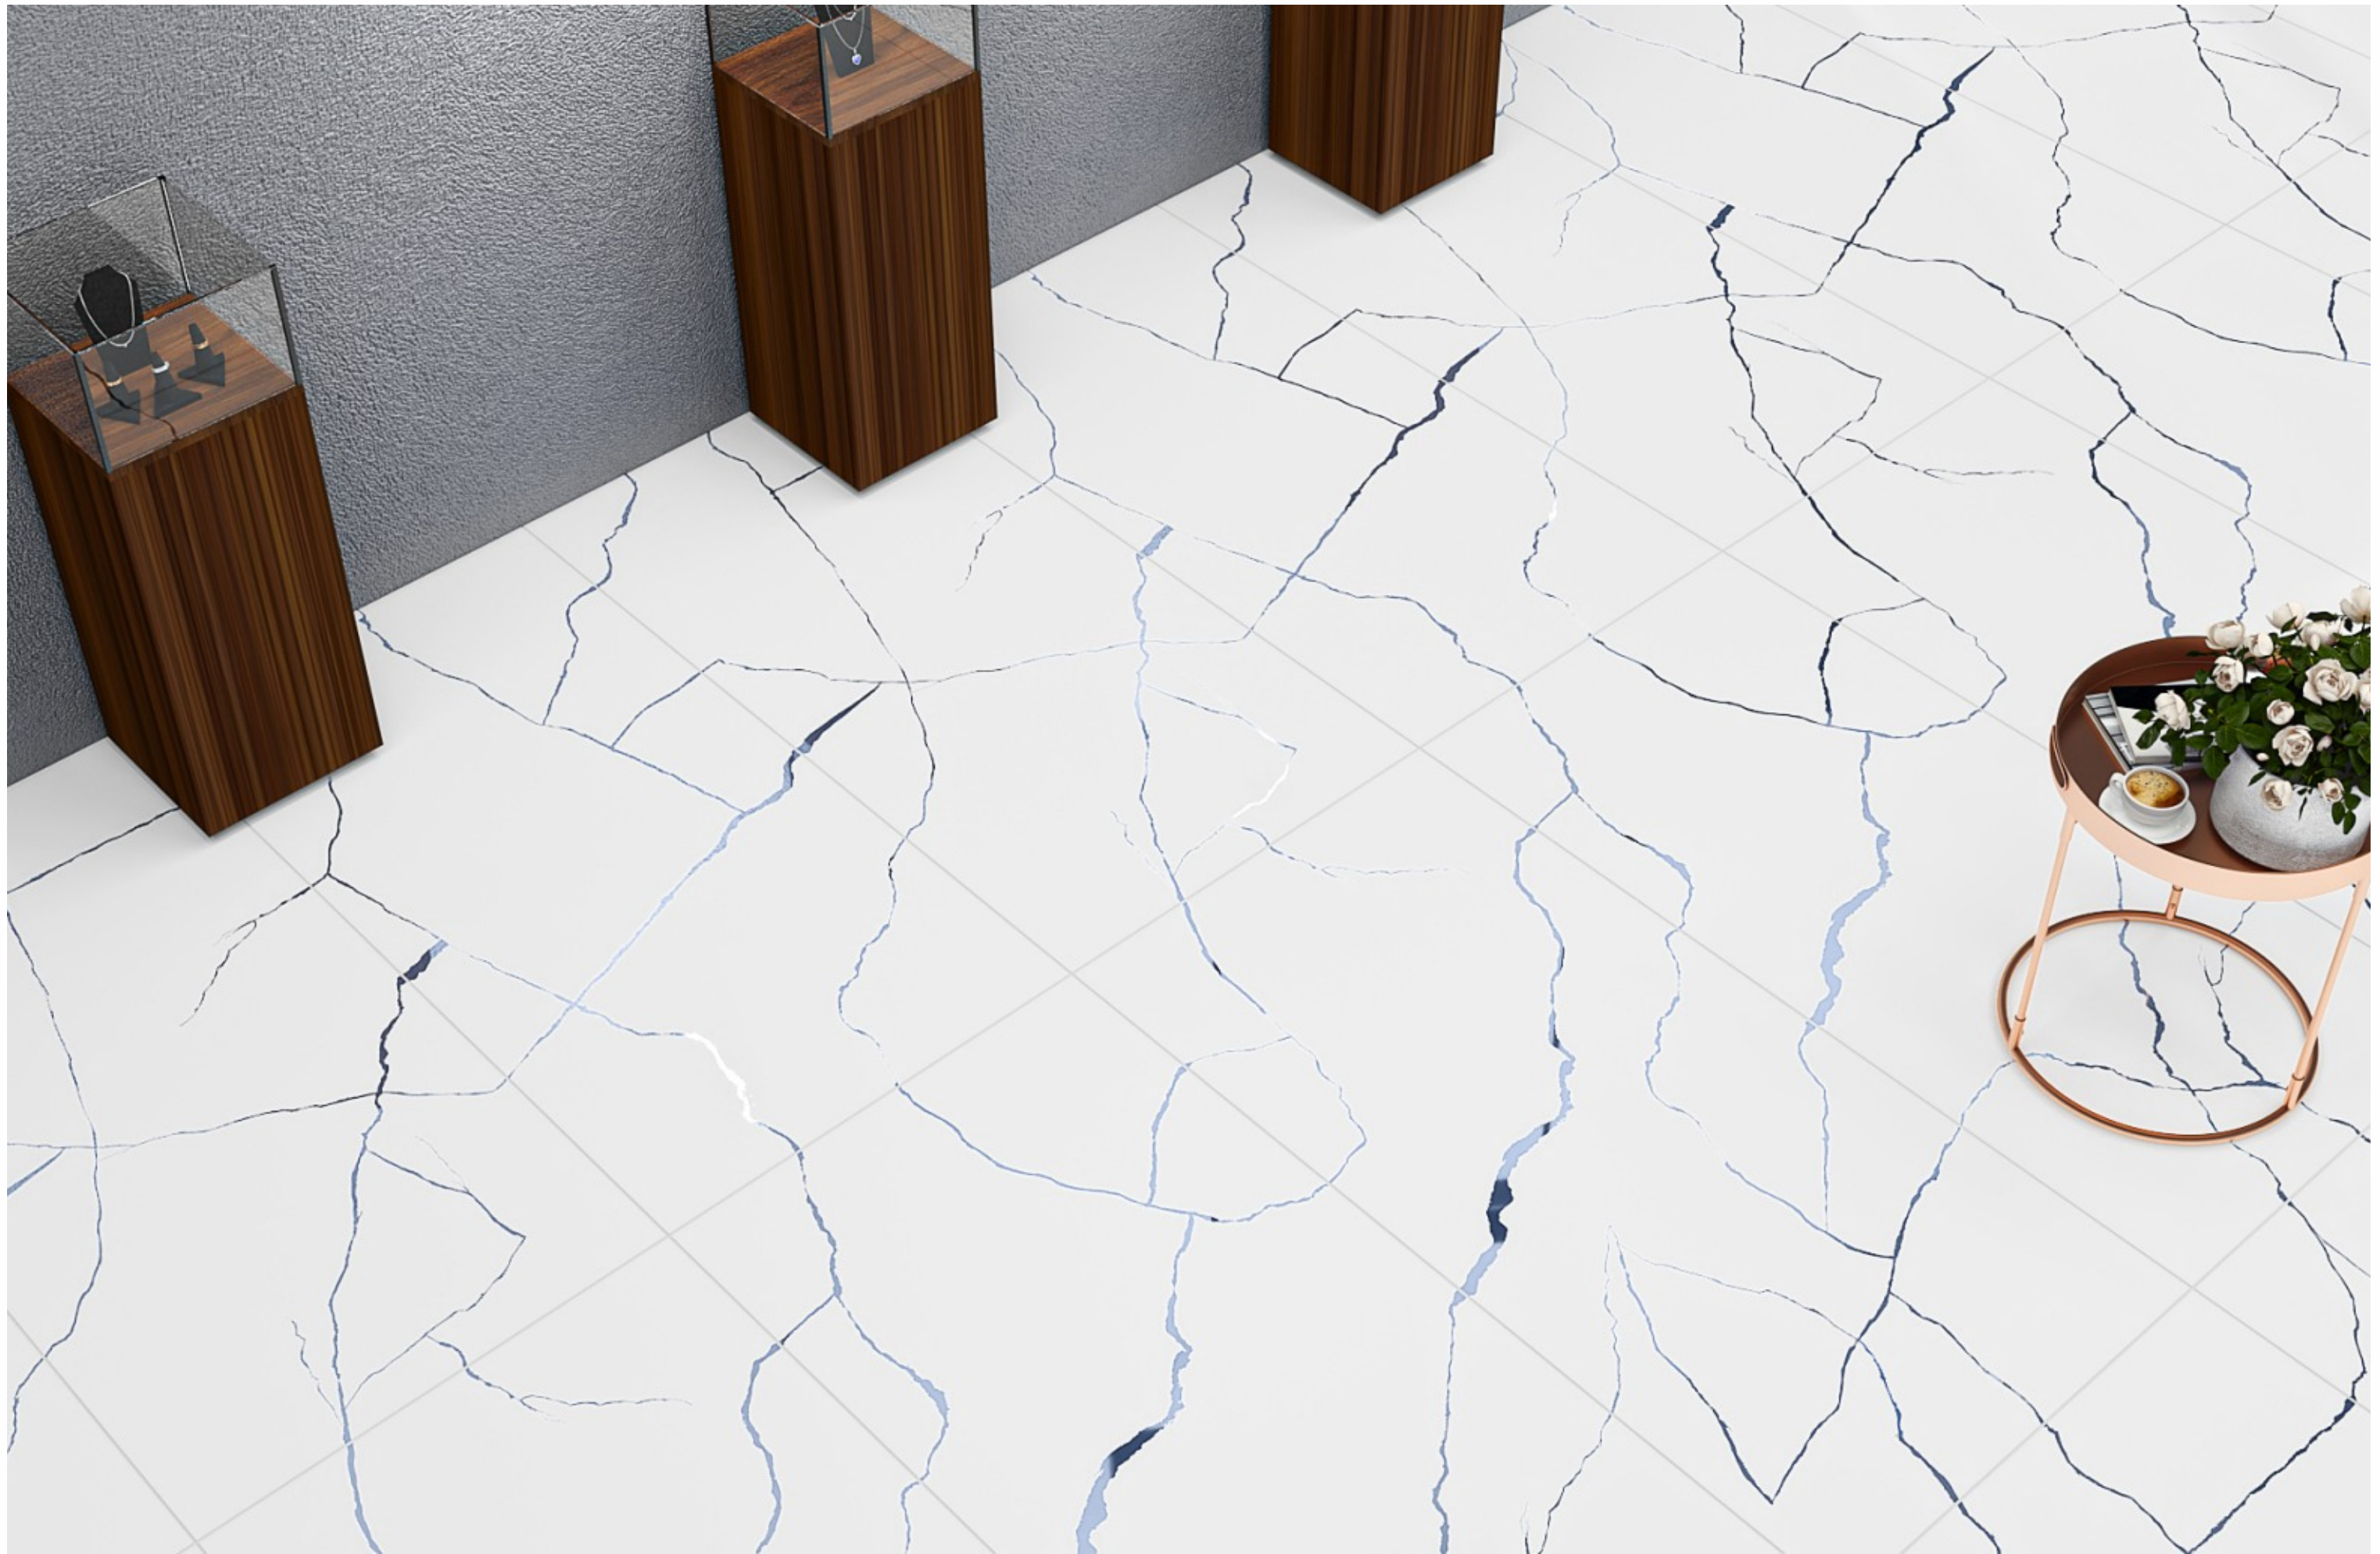

# ENDLESS 110 BLUE CR

SIZE  
600x  
1200MM

Series  
MATT

Random  
04

ENDLESS 110 BLUE CR

**ENDLESS 110**  
**BROWN CR**