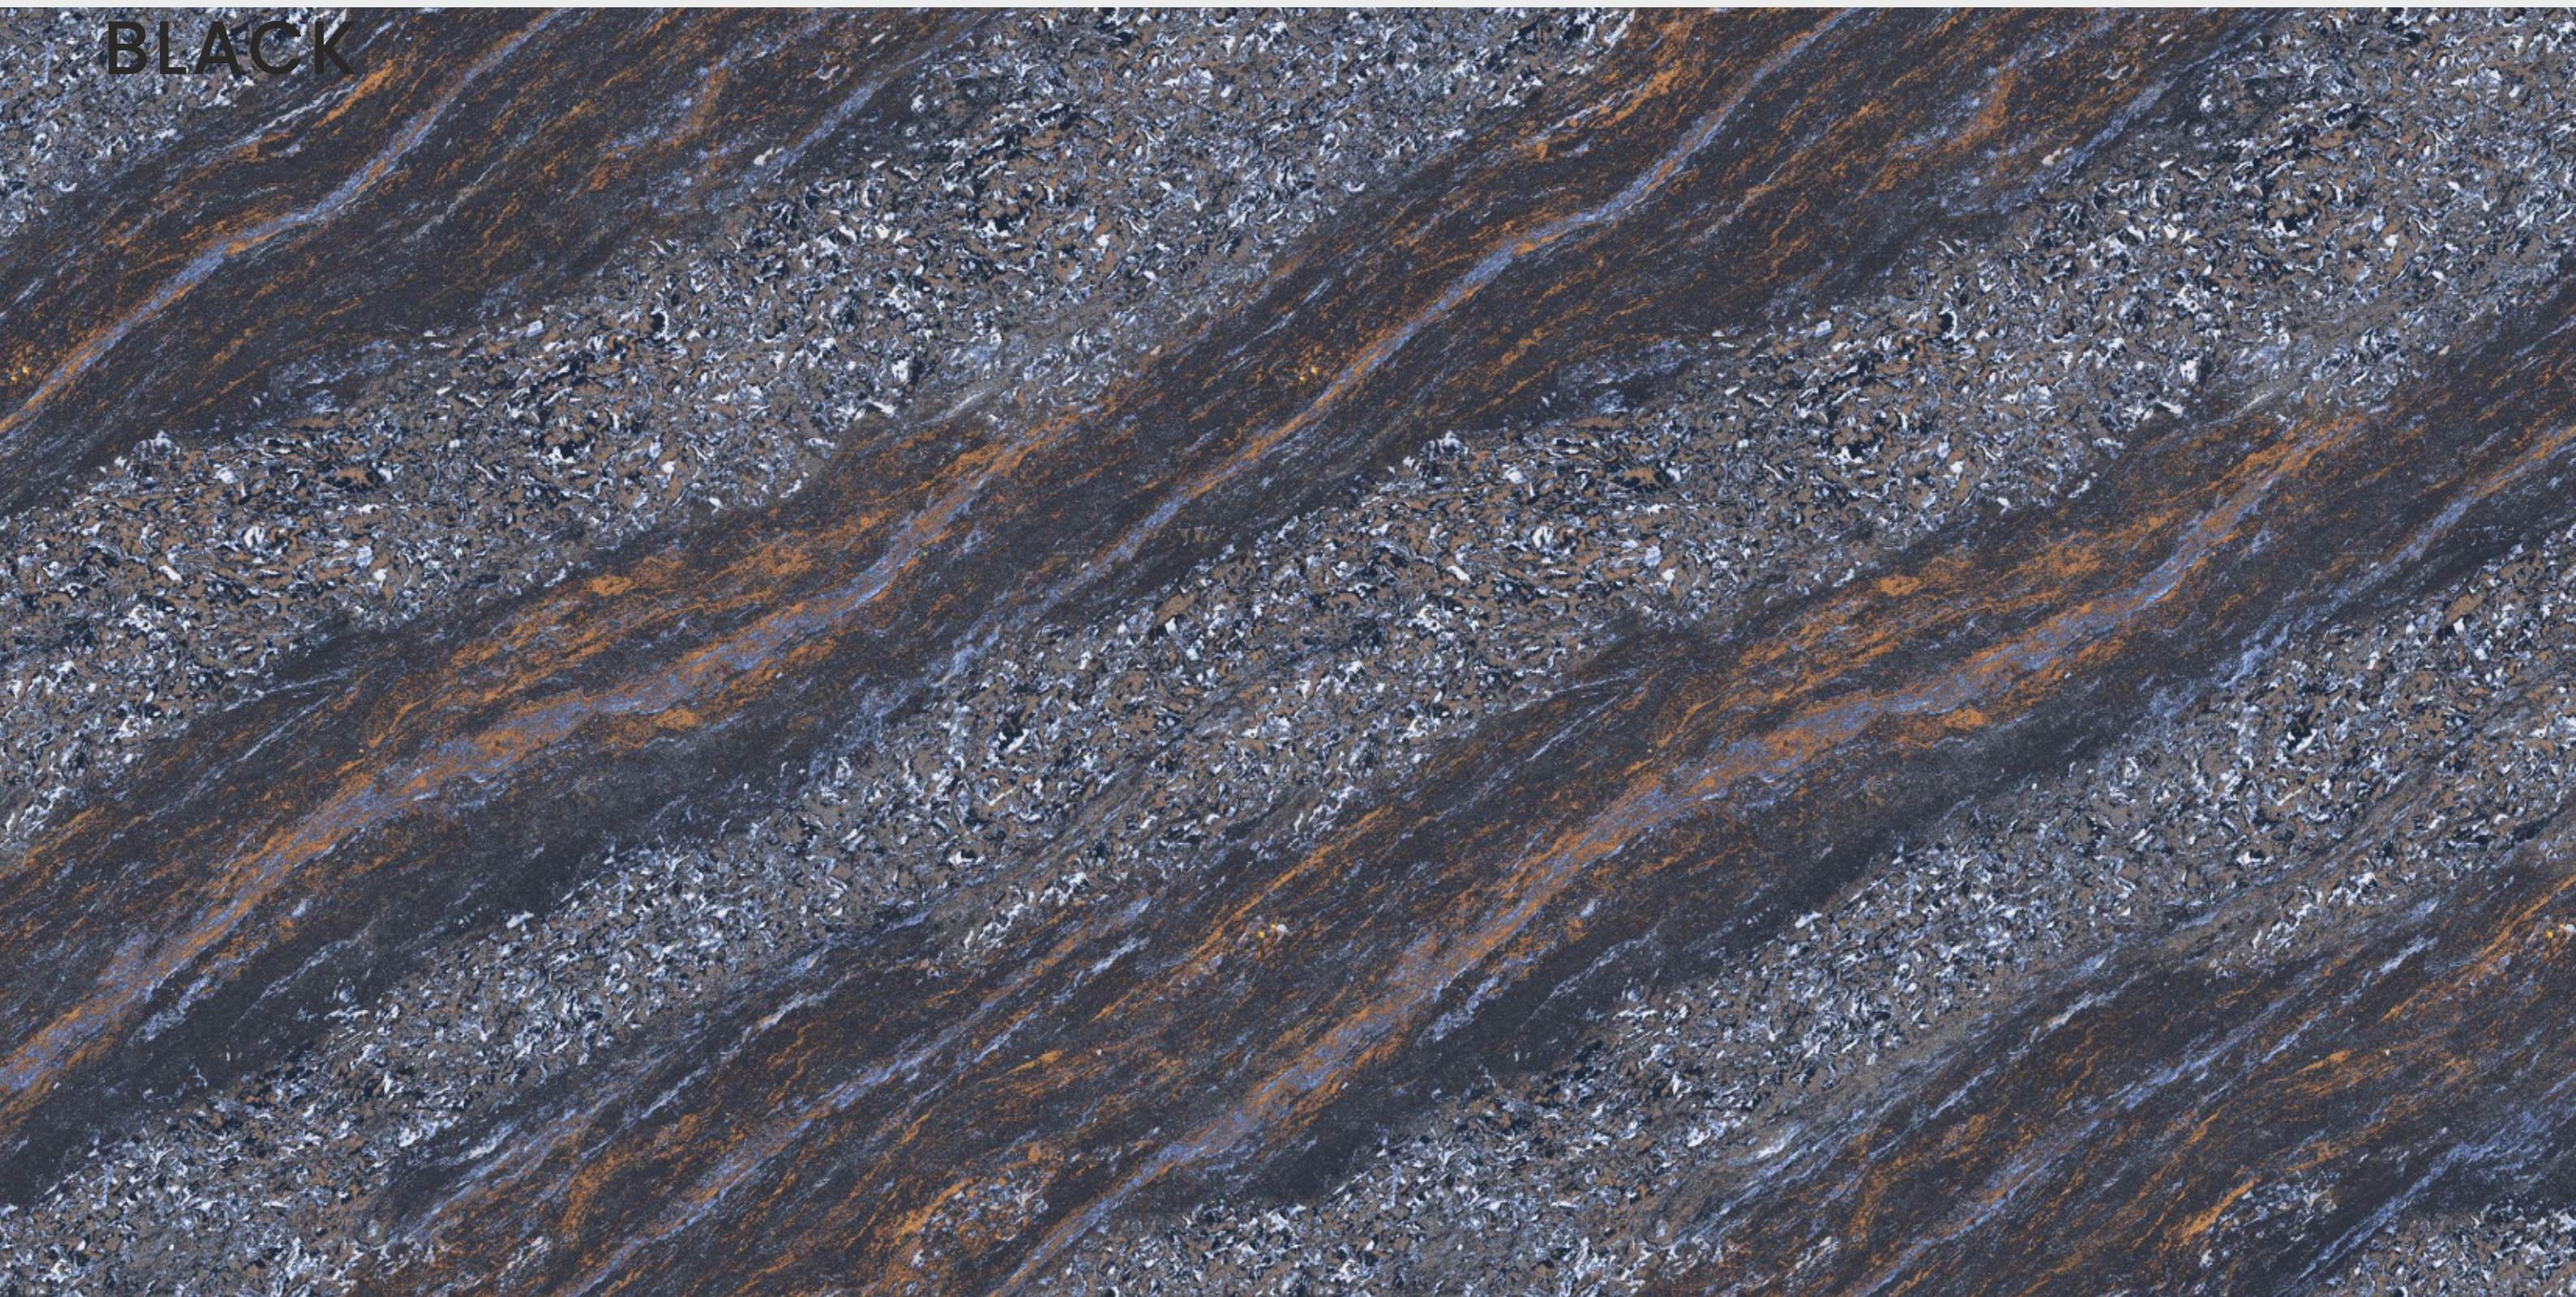

AMAZON RED

SIZE: 600x1200MM

Series: GLOSSY

Random: 01

**AMAZONE
BLACK**

AMAZONE BLACK

SIZE: 600x1200MM

Series: GLOSSY