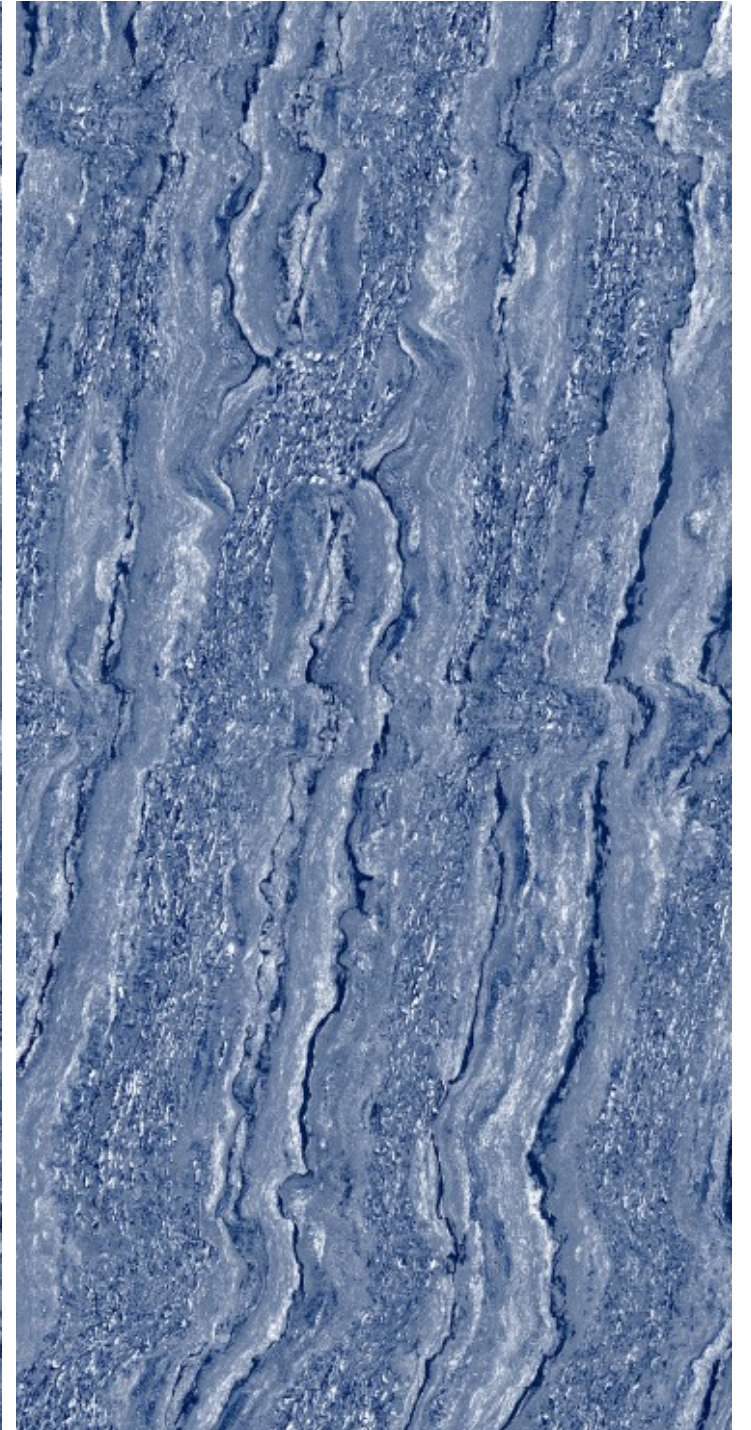

REAL STONE BLUE

REAL STONE
BRONZE

REAL STONE BRONZE

SIZE
600x
1200MM

Series
GLOSSY

Random
03

REAL STONE BRONZE

REAL STONE
STEEL