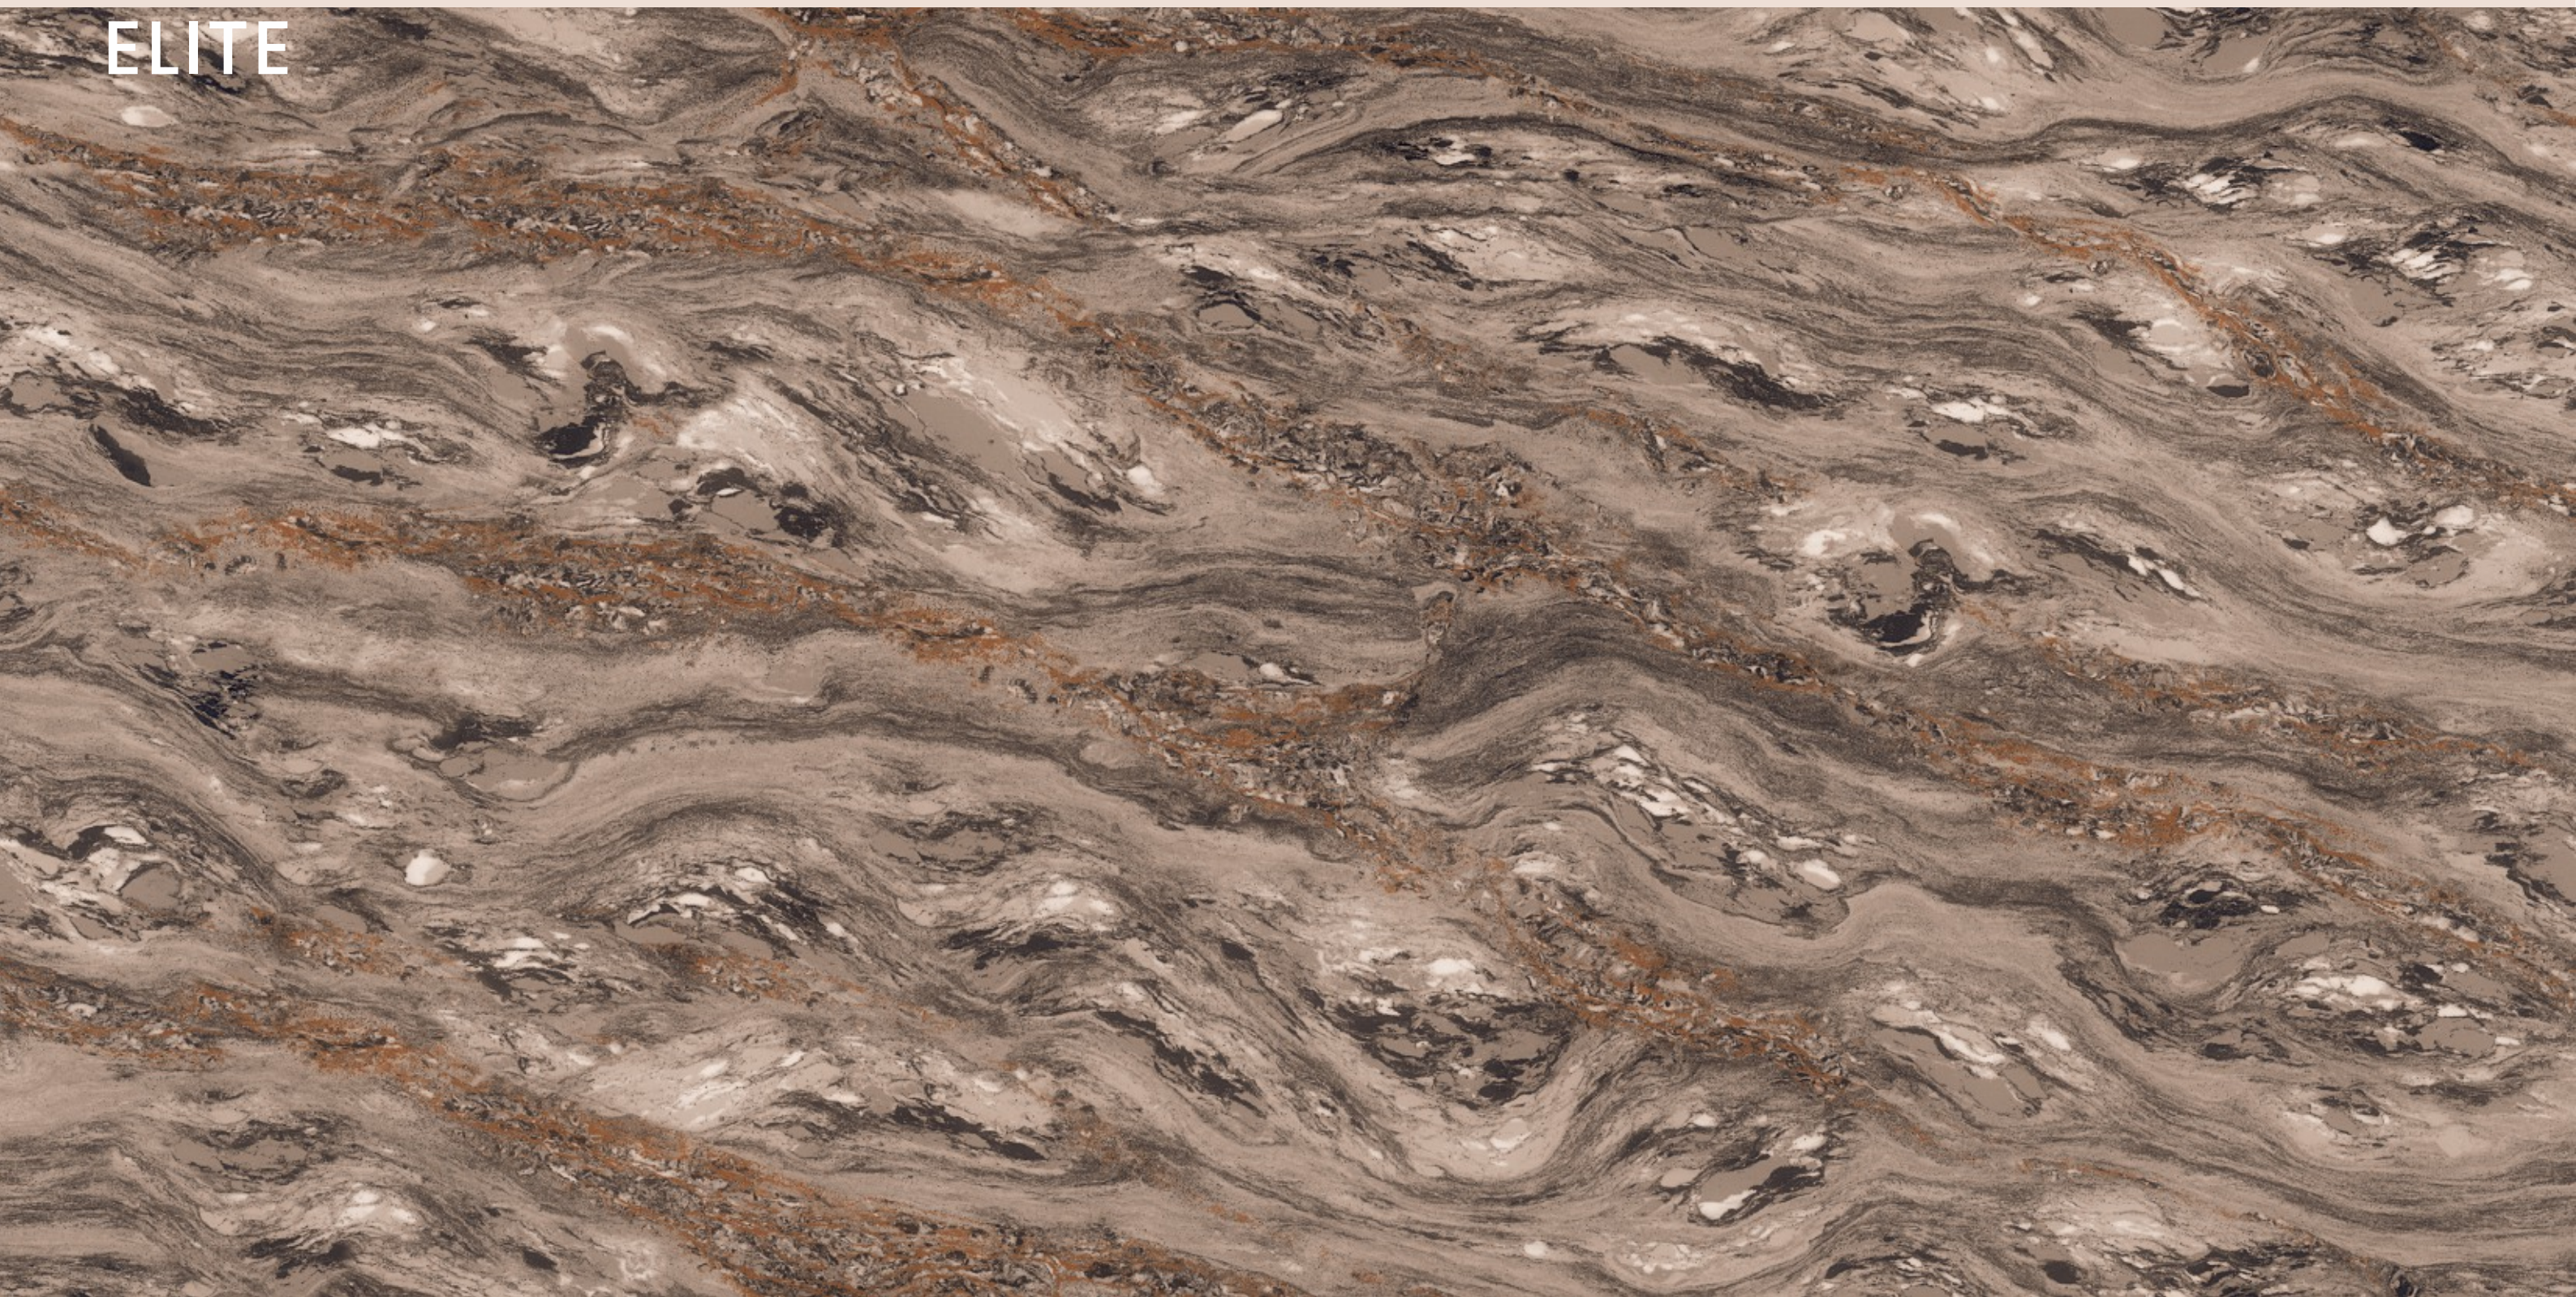

**DRAGON
BLUE**

DRAGON BLUE

SIZE: 600x1200MM

Series: GLOSSY

Random: 01

**DRAGON
ELITE**

DRAGON ELITE

SIZE: 600x1200MM