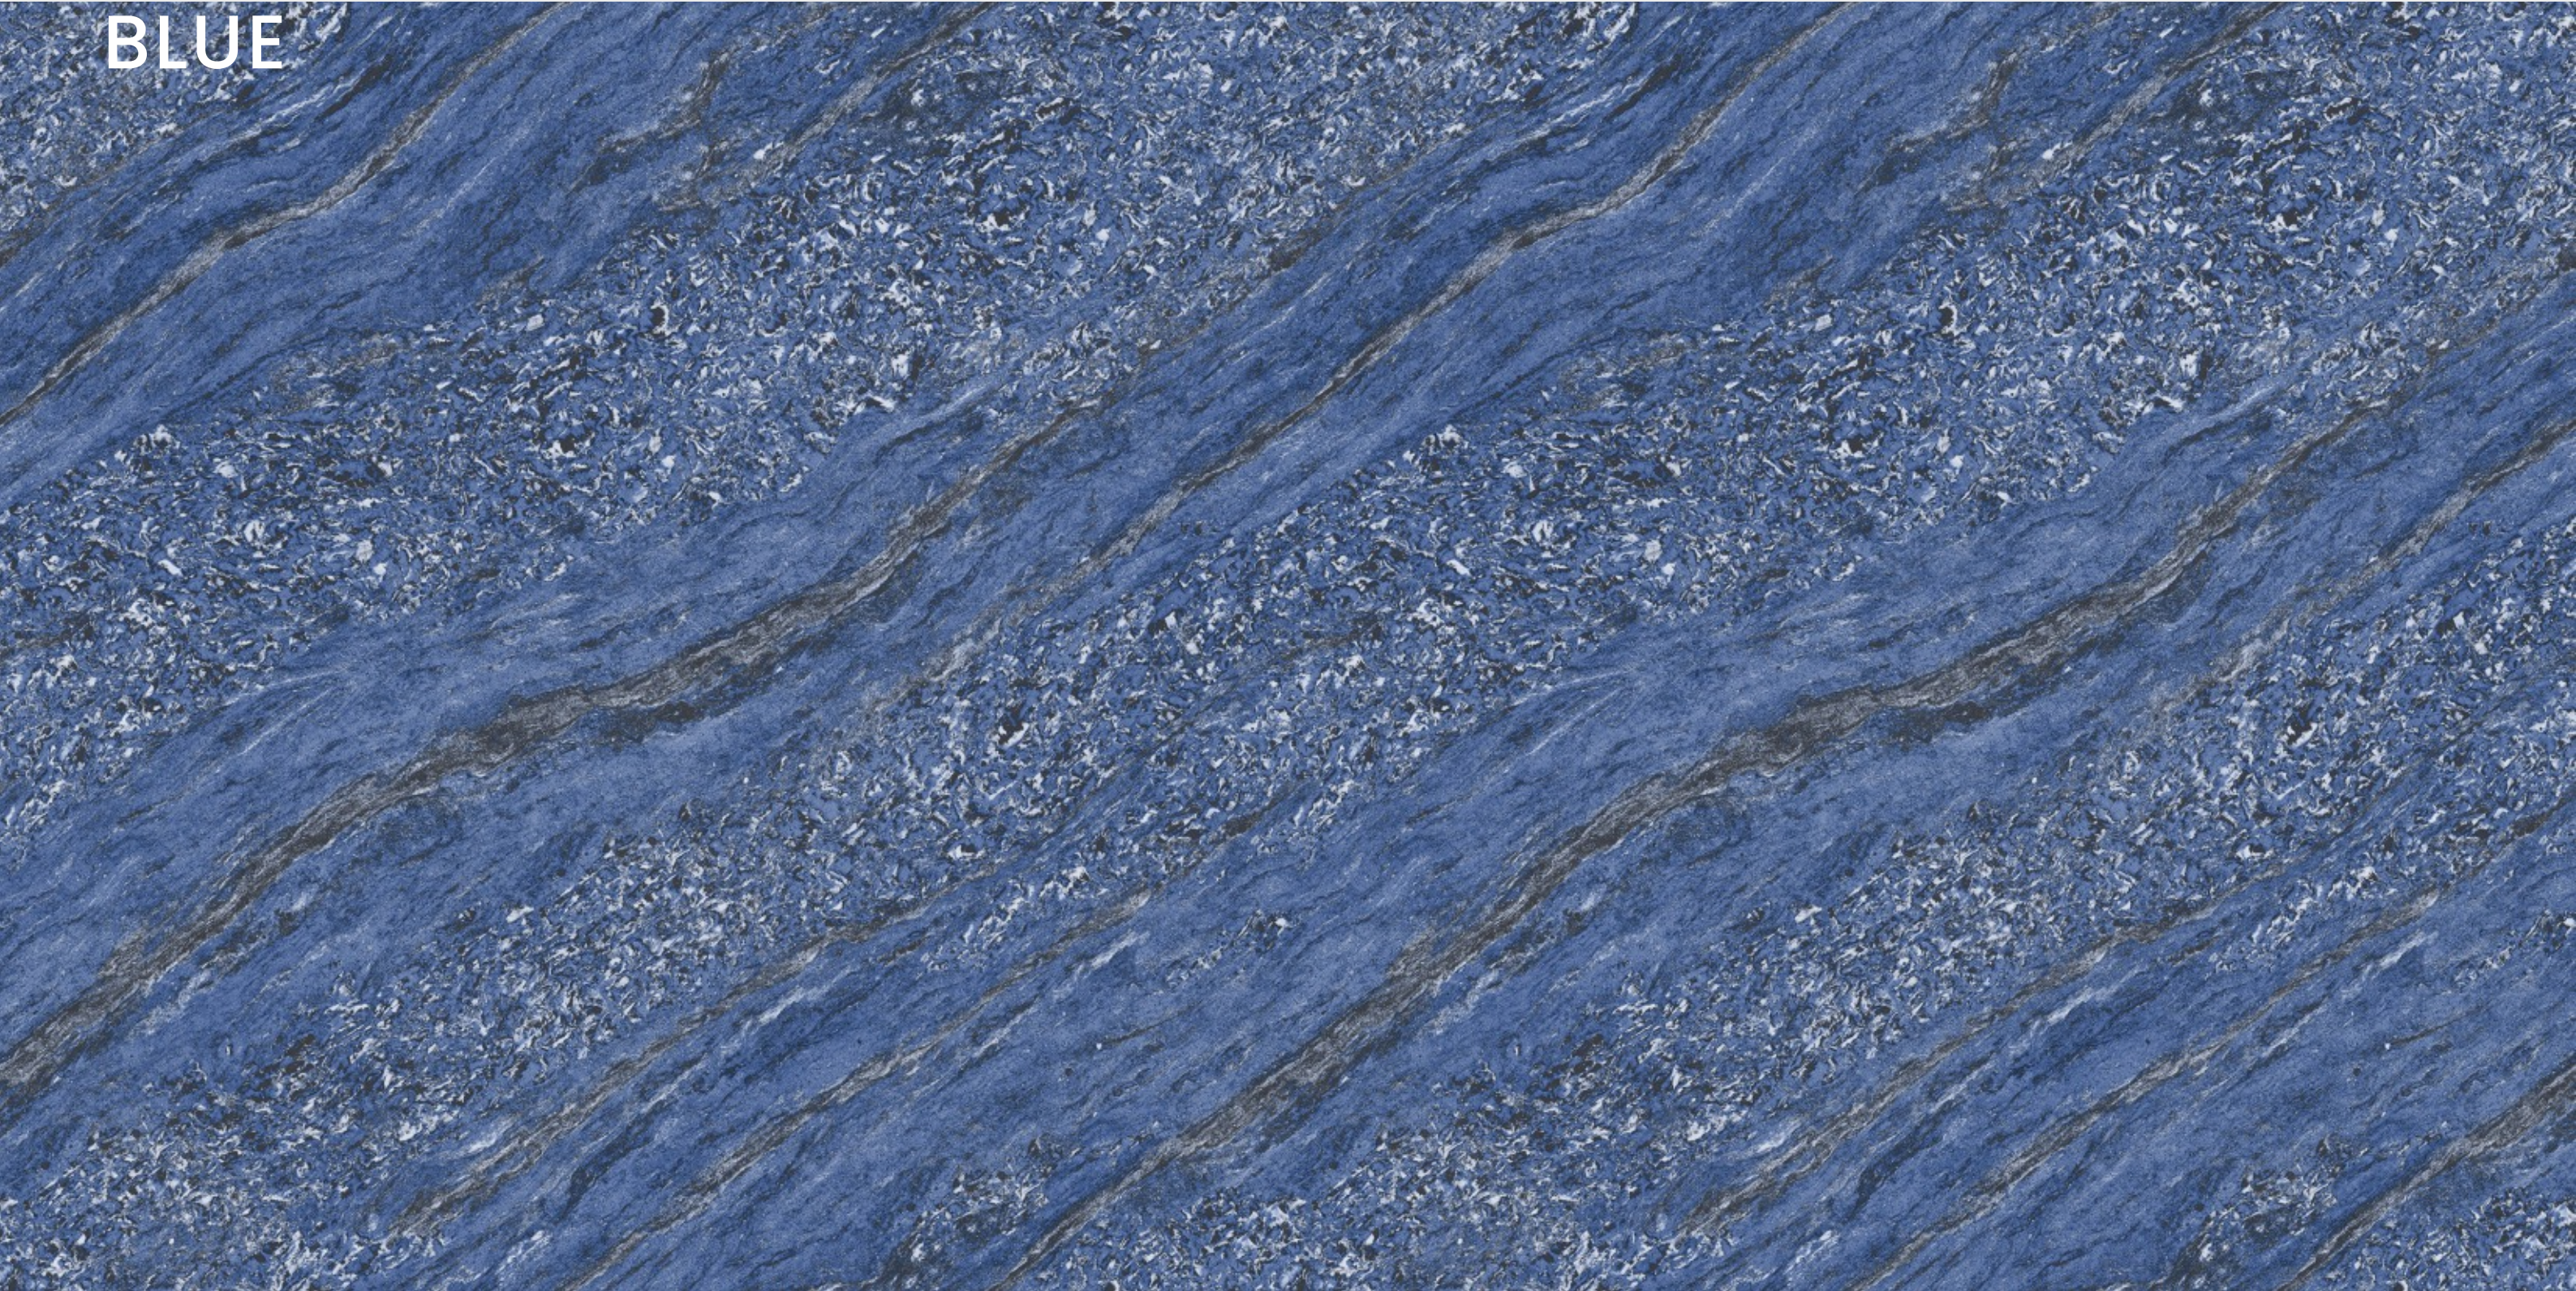

AMAZON

BLUE