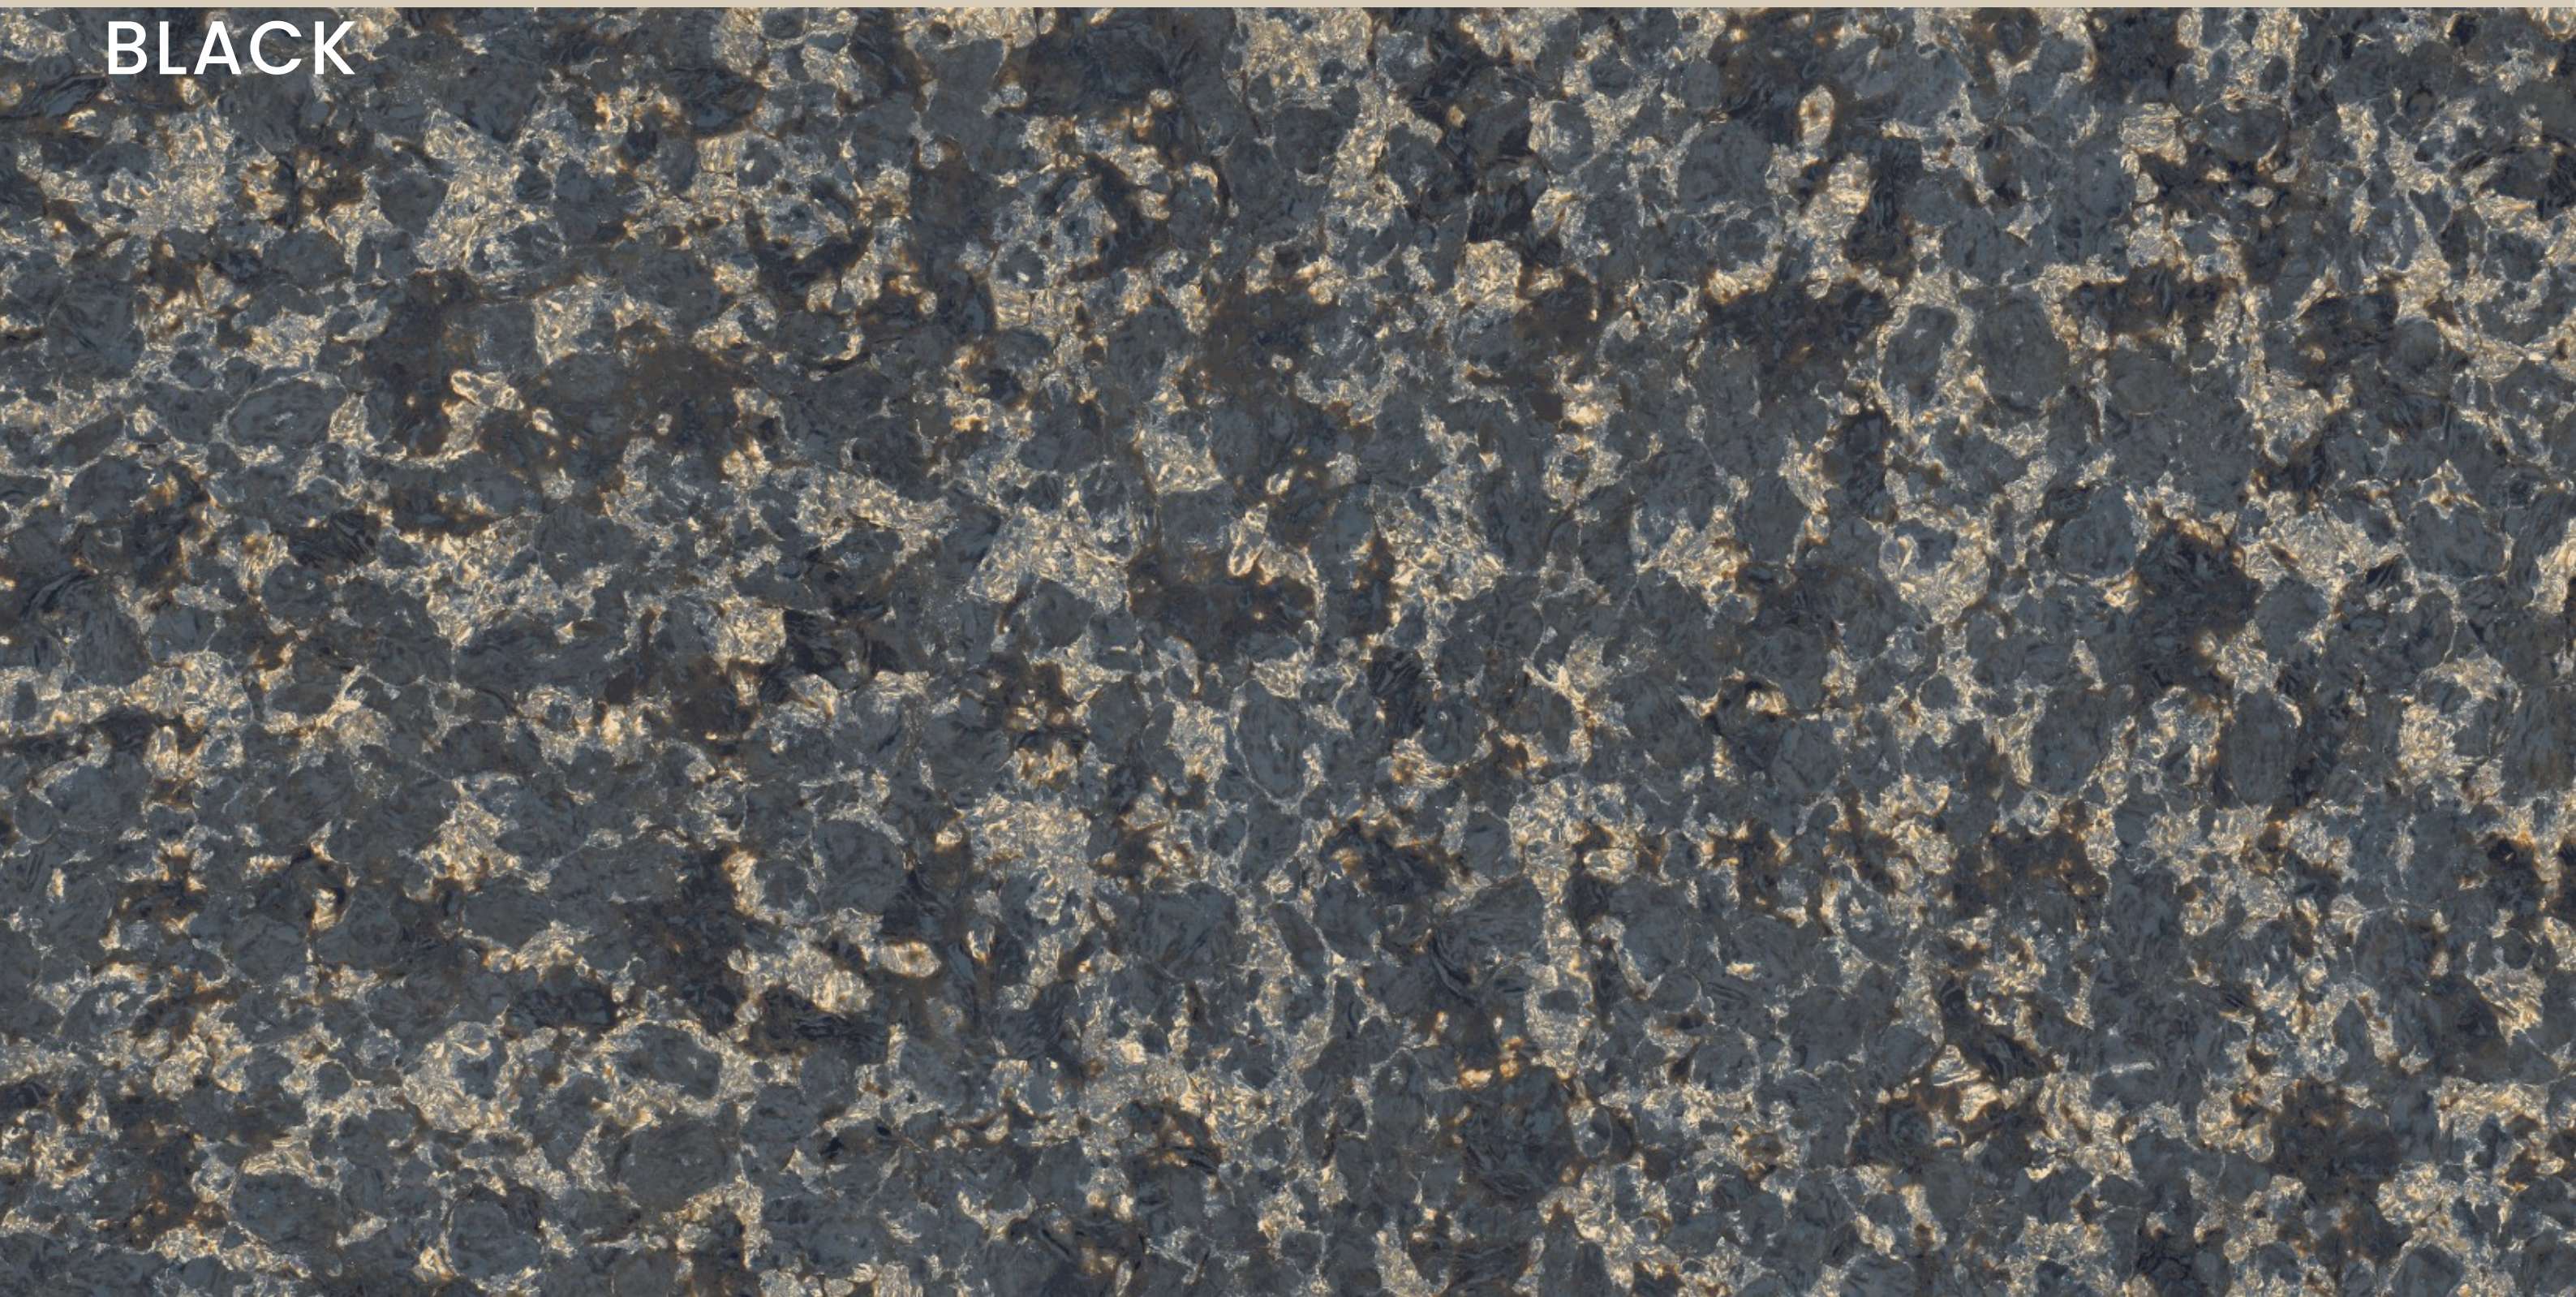

RUMBLE
BLACK