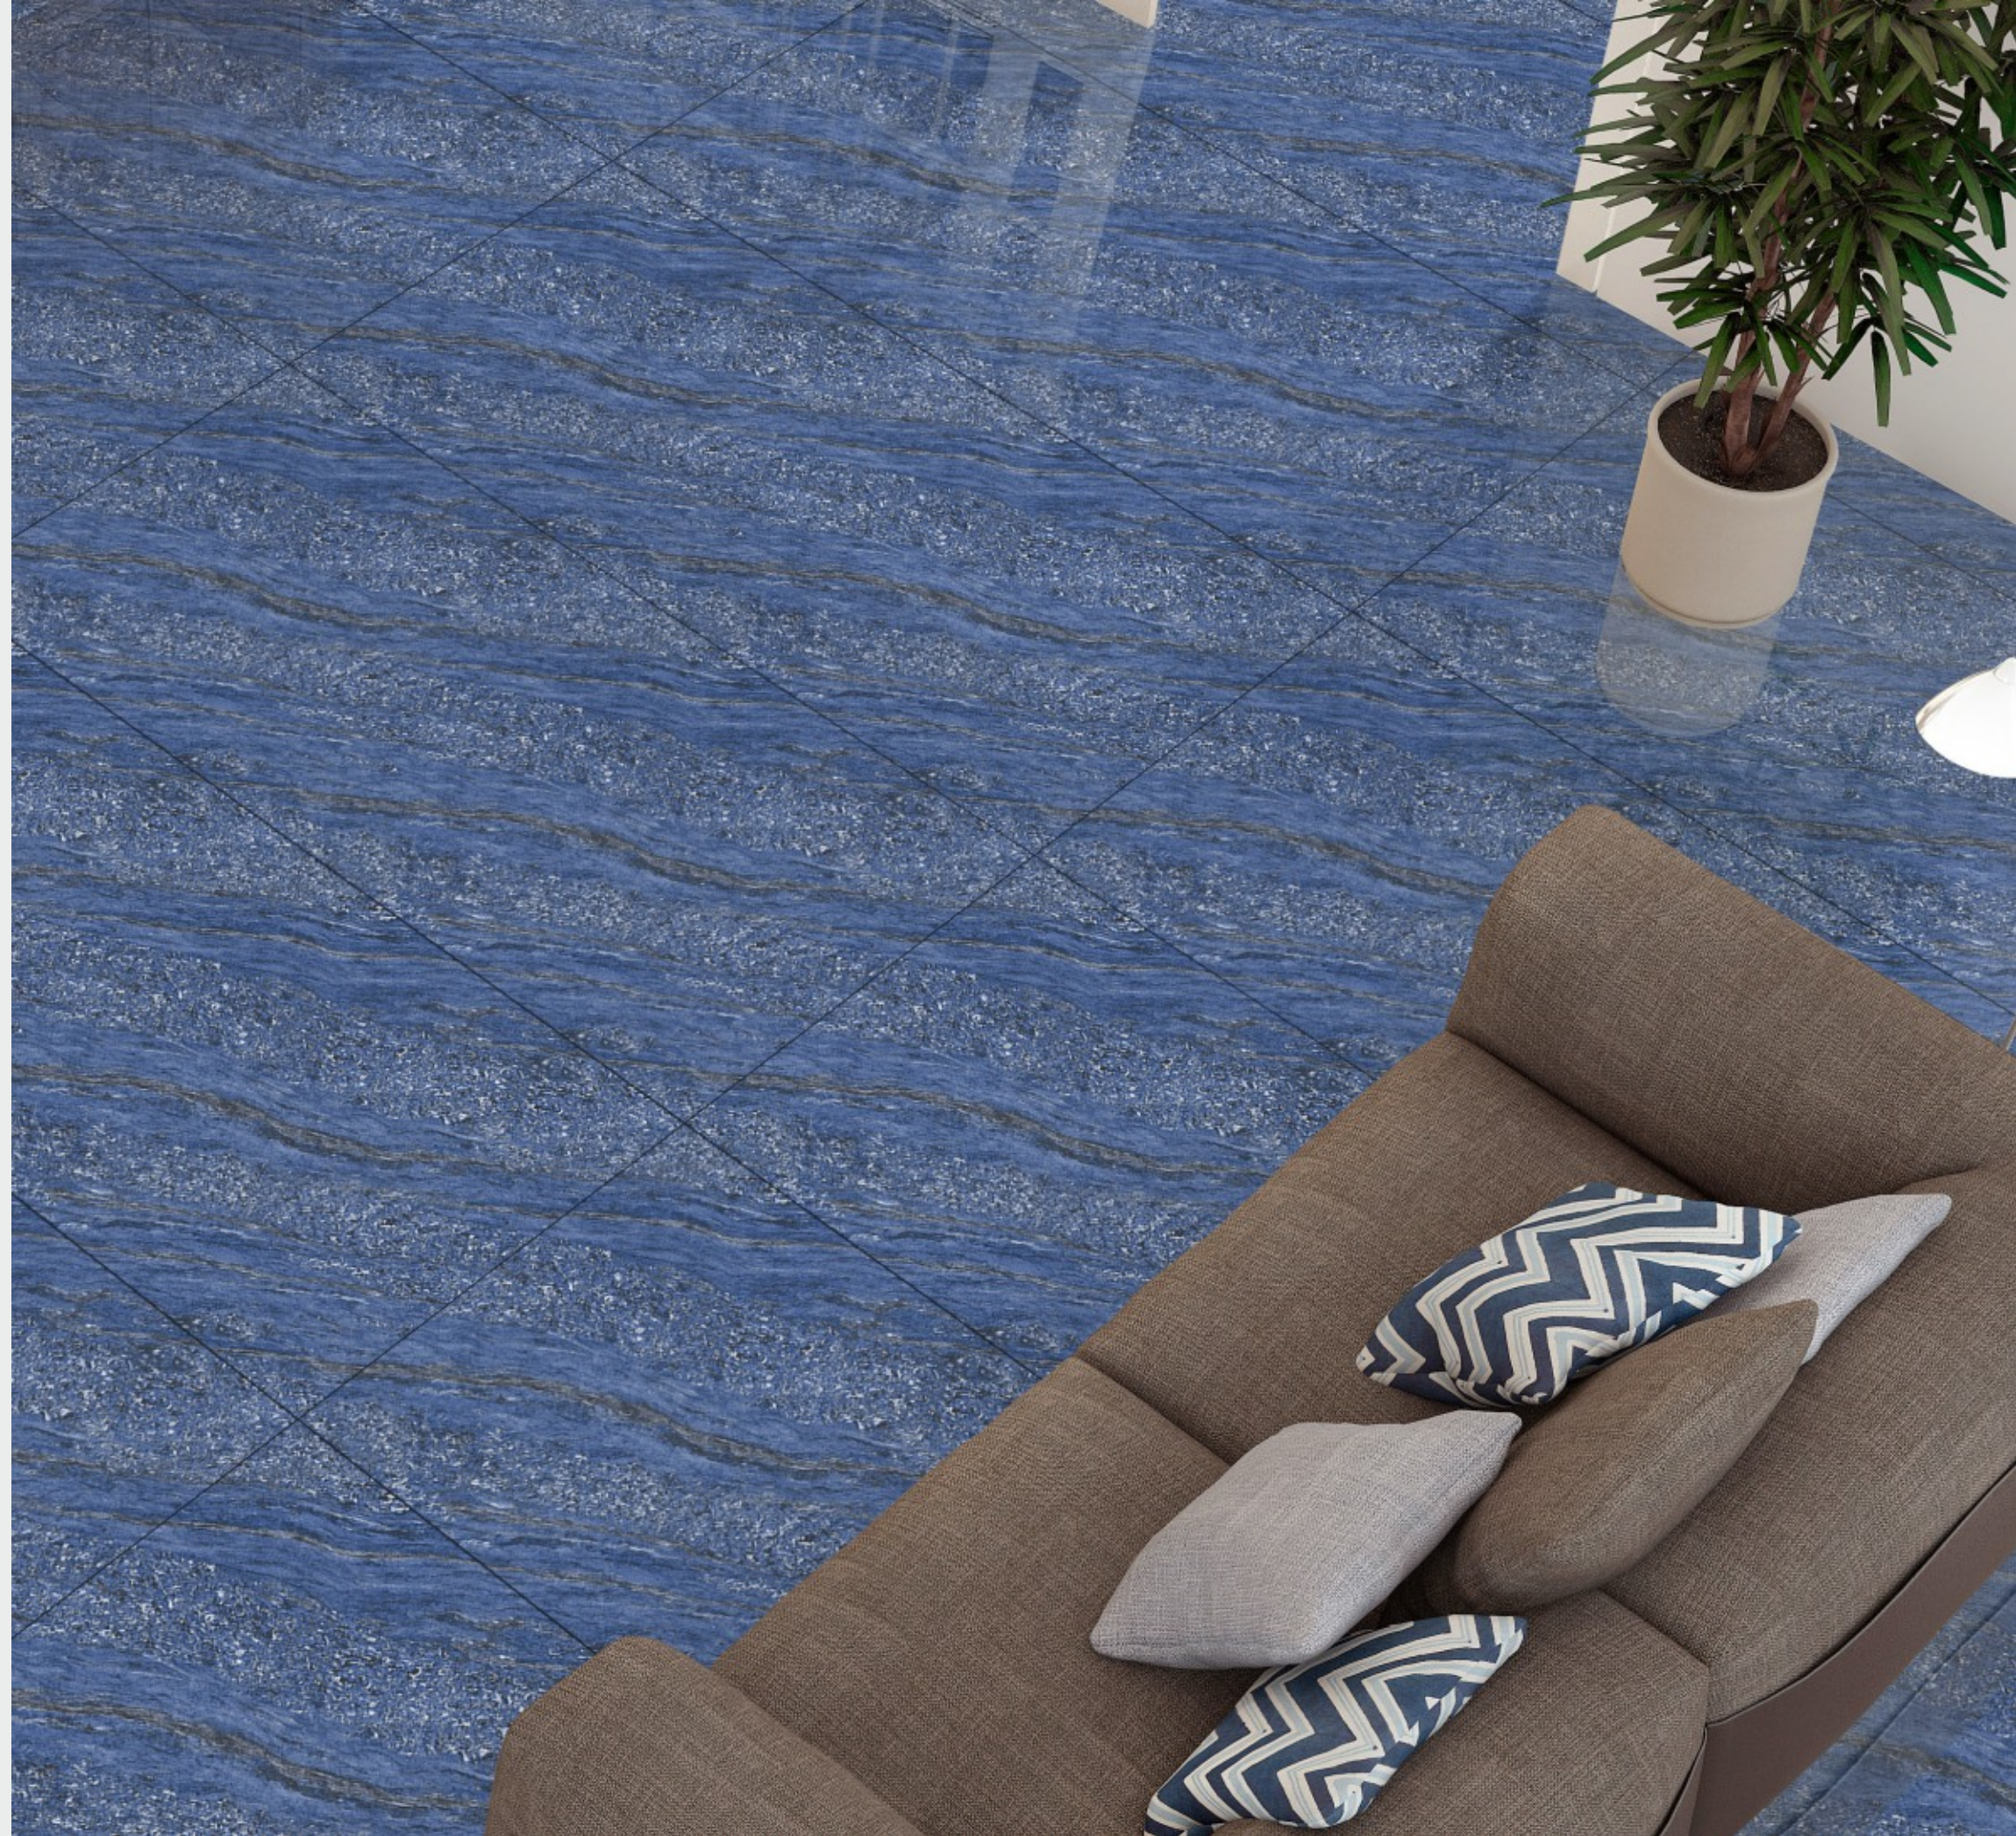

DOUBLE
CHARGE
600X1200MM

AMAZON

BLUE

AMAZON BLUE

SIZE: 600x1200MM

Series: GLOSSY

Random: 01

AMAZON ASH