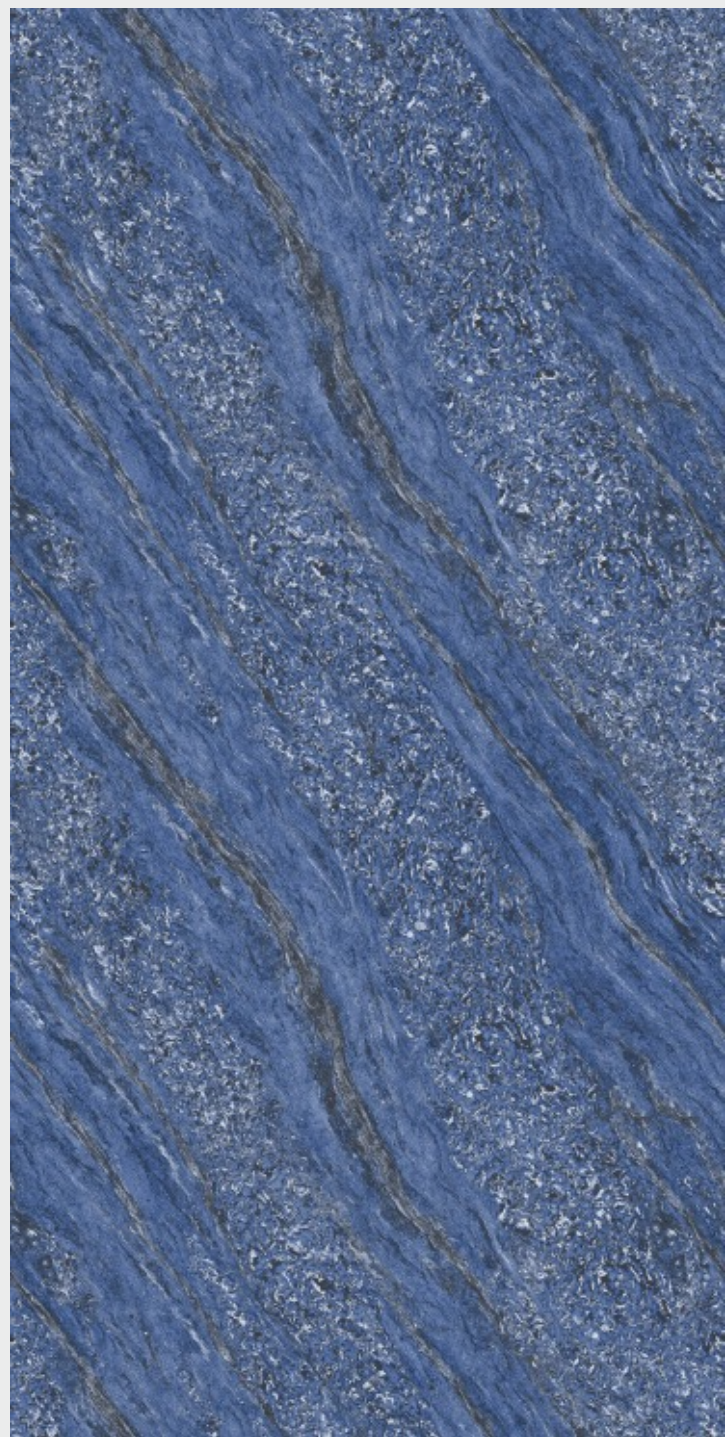

DOUBLE
CHARGE
600X1200MM

AMAZON

BLUE

AMAZON BLUE

SIZE: 600x1200MM

Series: GLOSSY

Random: 01

AMAZON ASH