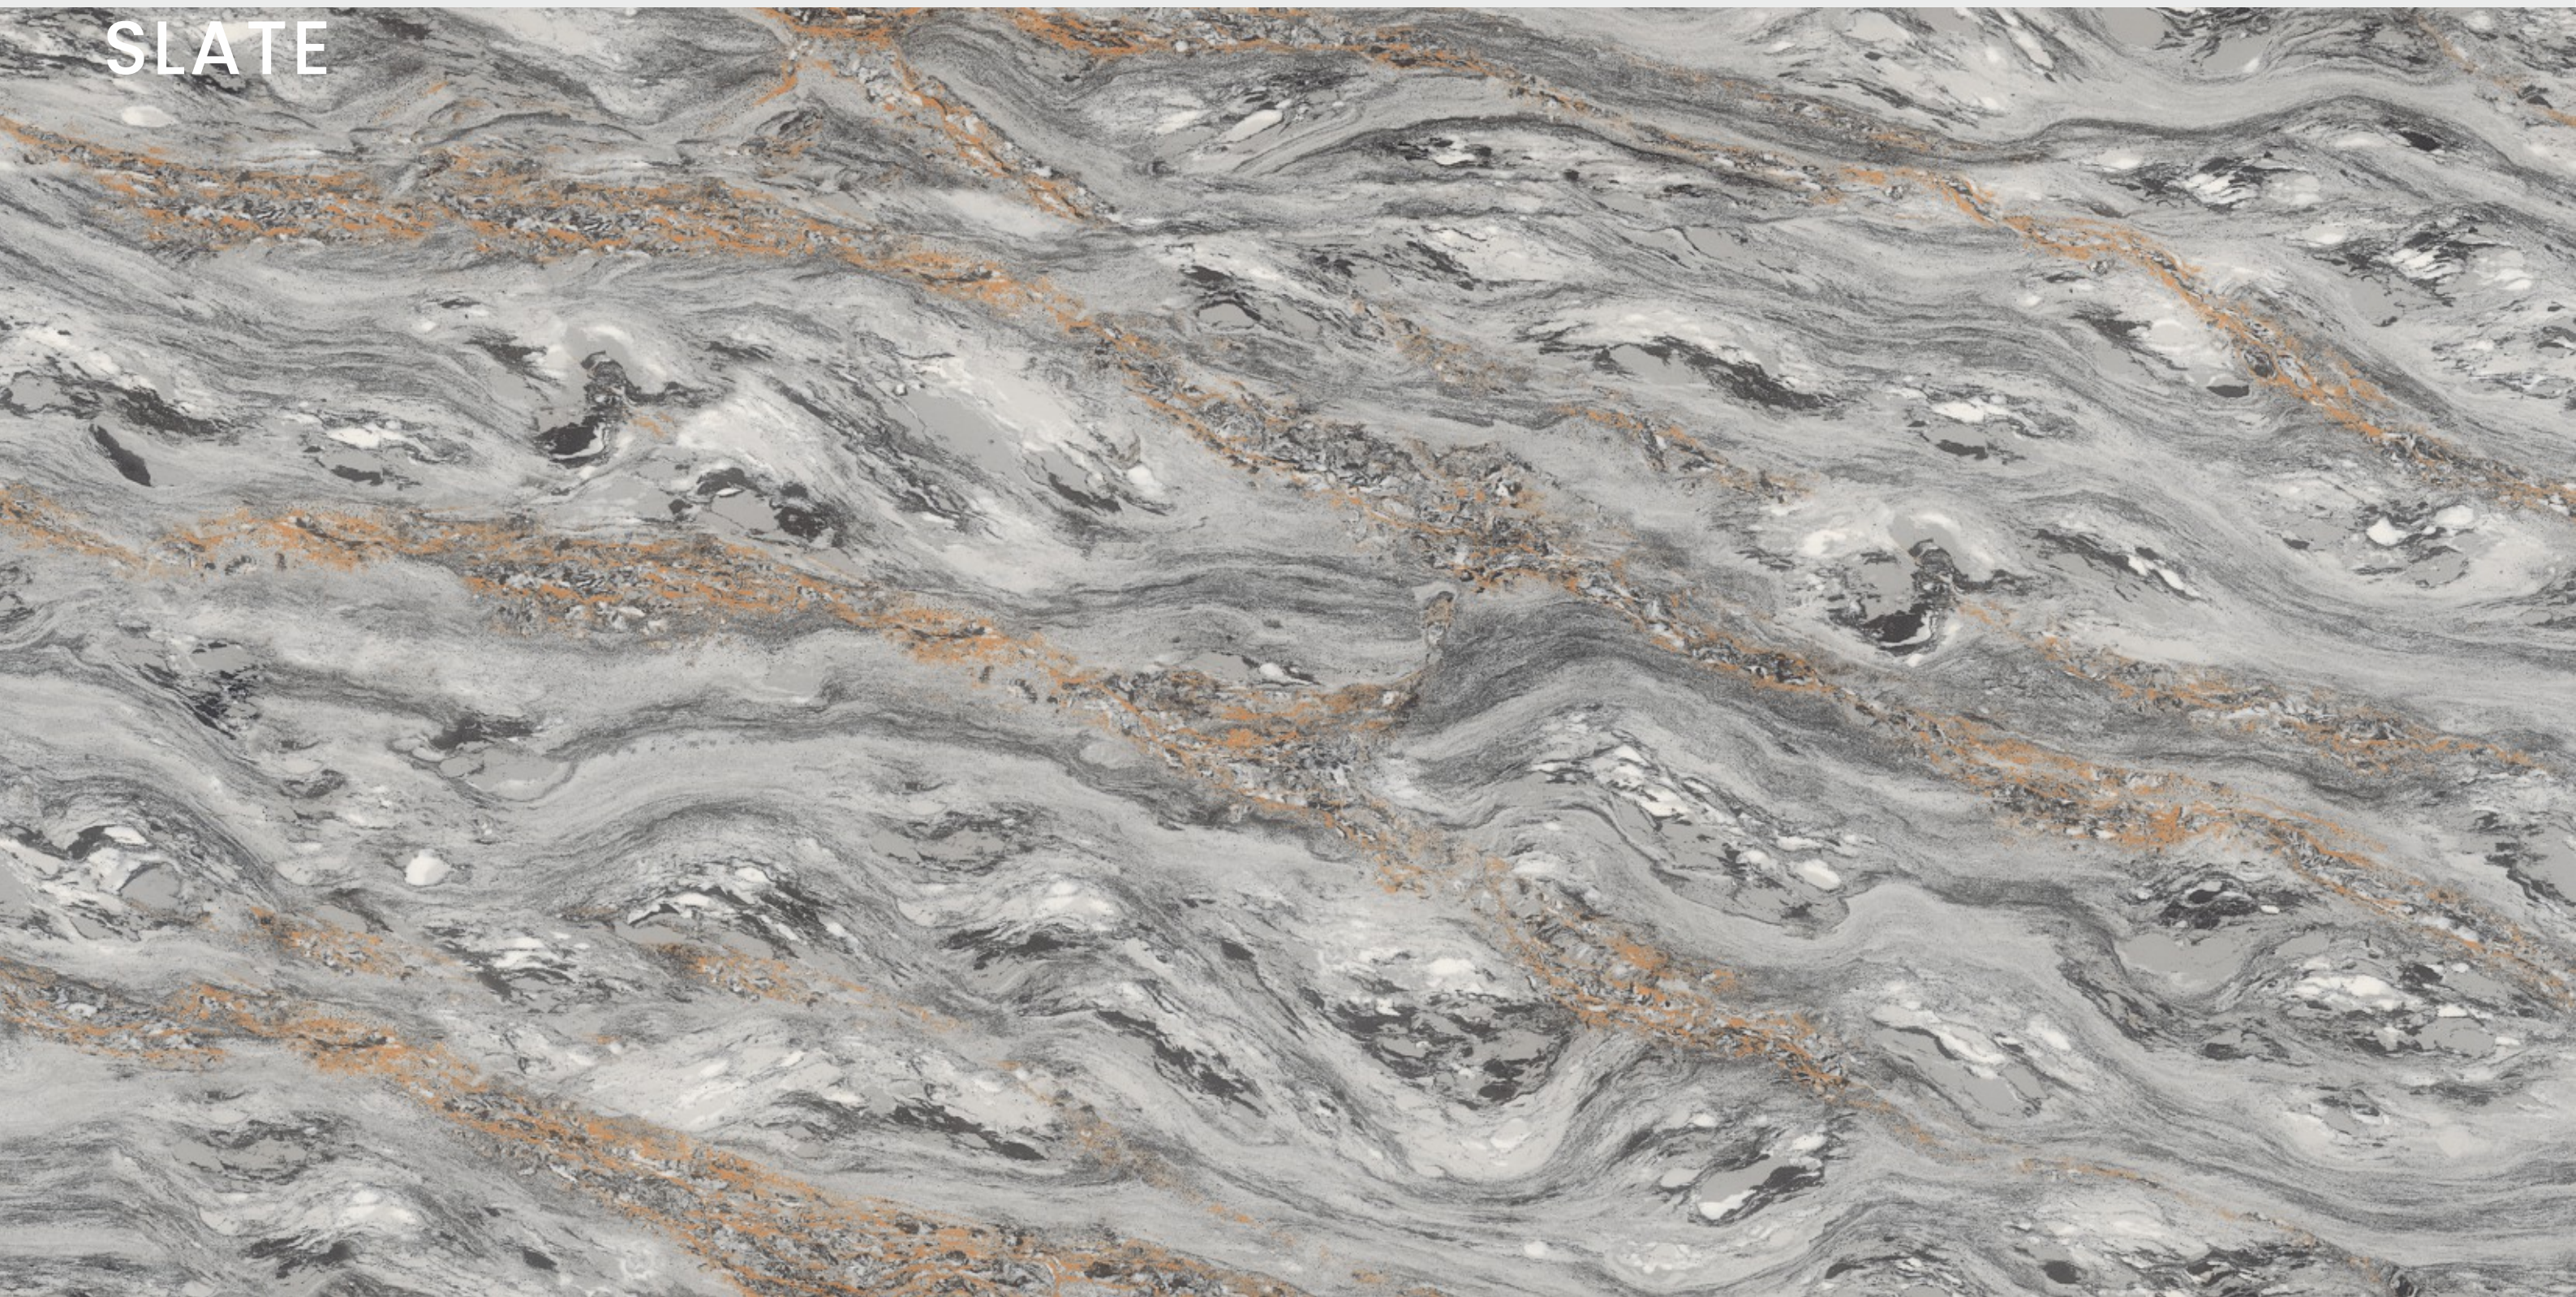

Series: GLOSSY

Random: 01

**DRAGON
JASPER**

DRAGON JASPER

SIZE: 600x1200MM

Series: GLOSSY

Random: 01

**DRAGON
SLATE**