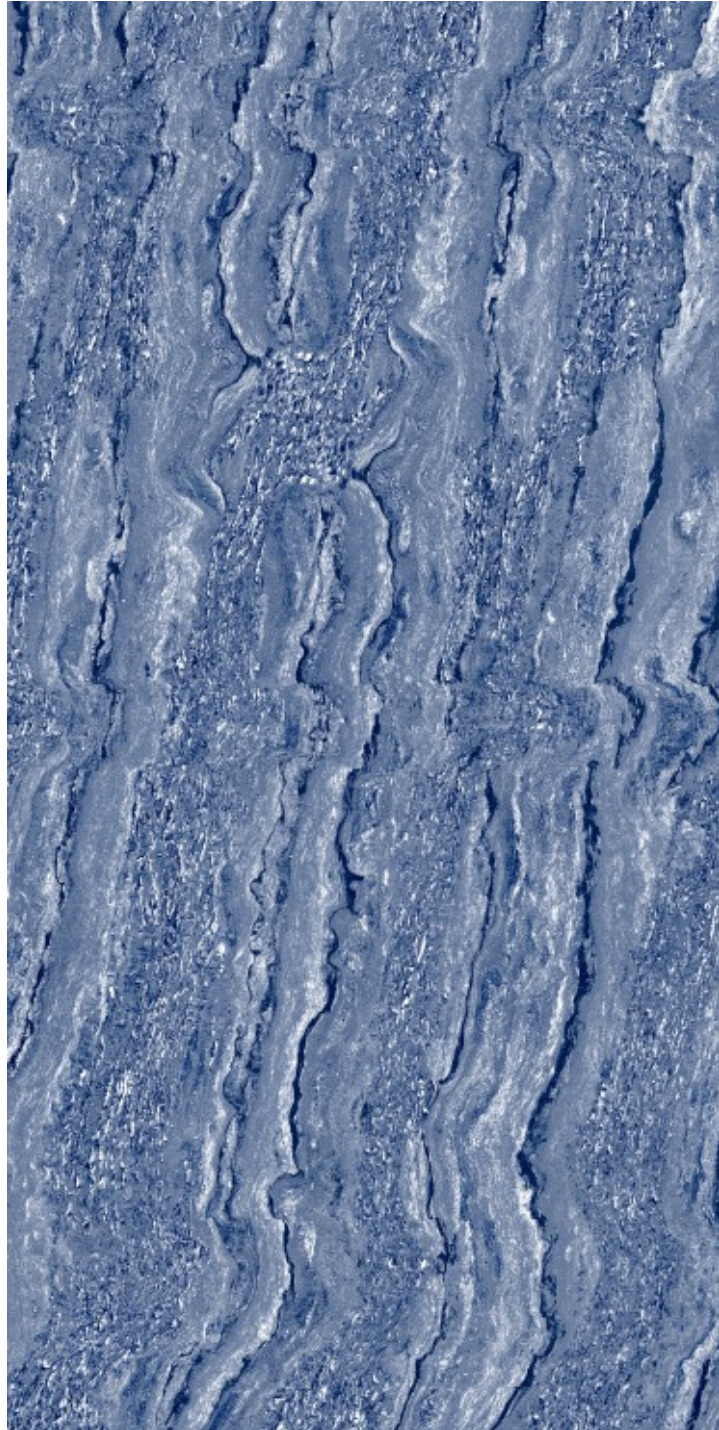

Random
03

GALAXY MELODY MIST

REAL STONE

BLUE

REAL STONE BLUE

SIZE
600x
1200MM

Series
GLOSSY

Random
03