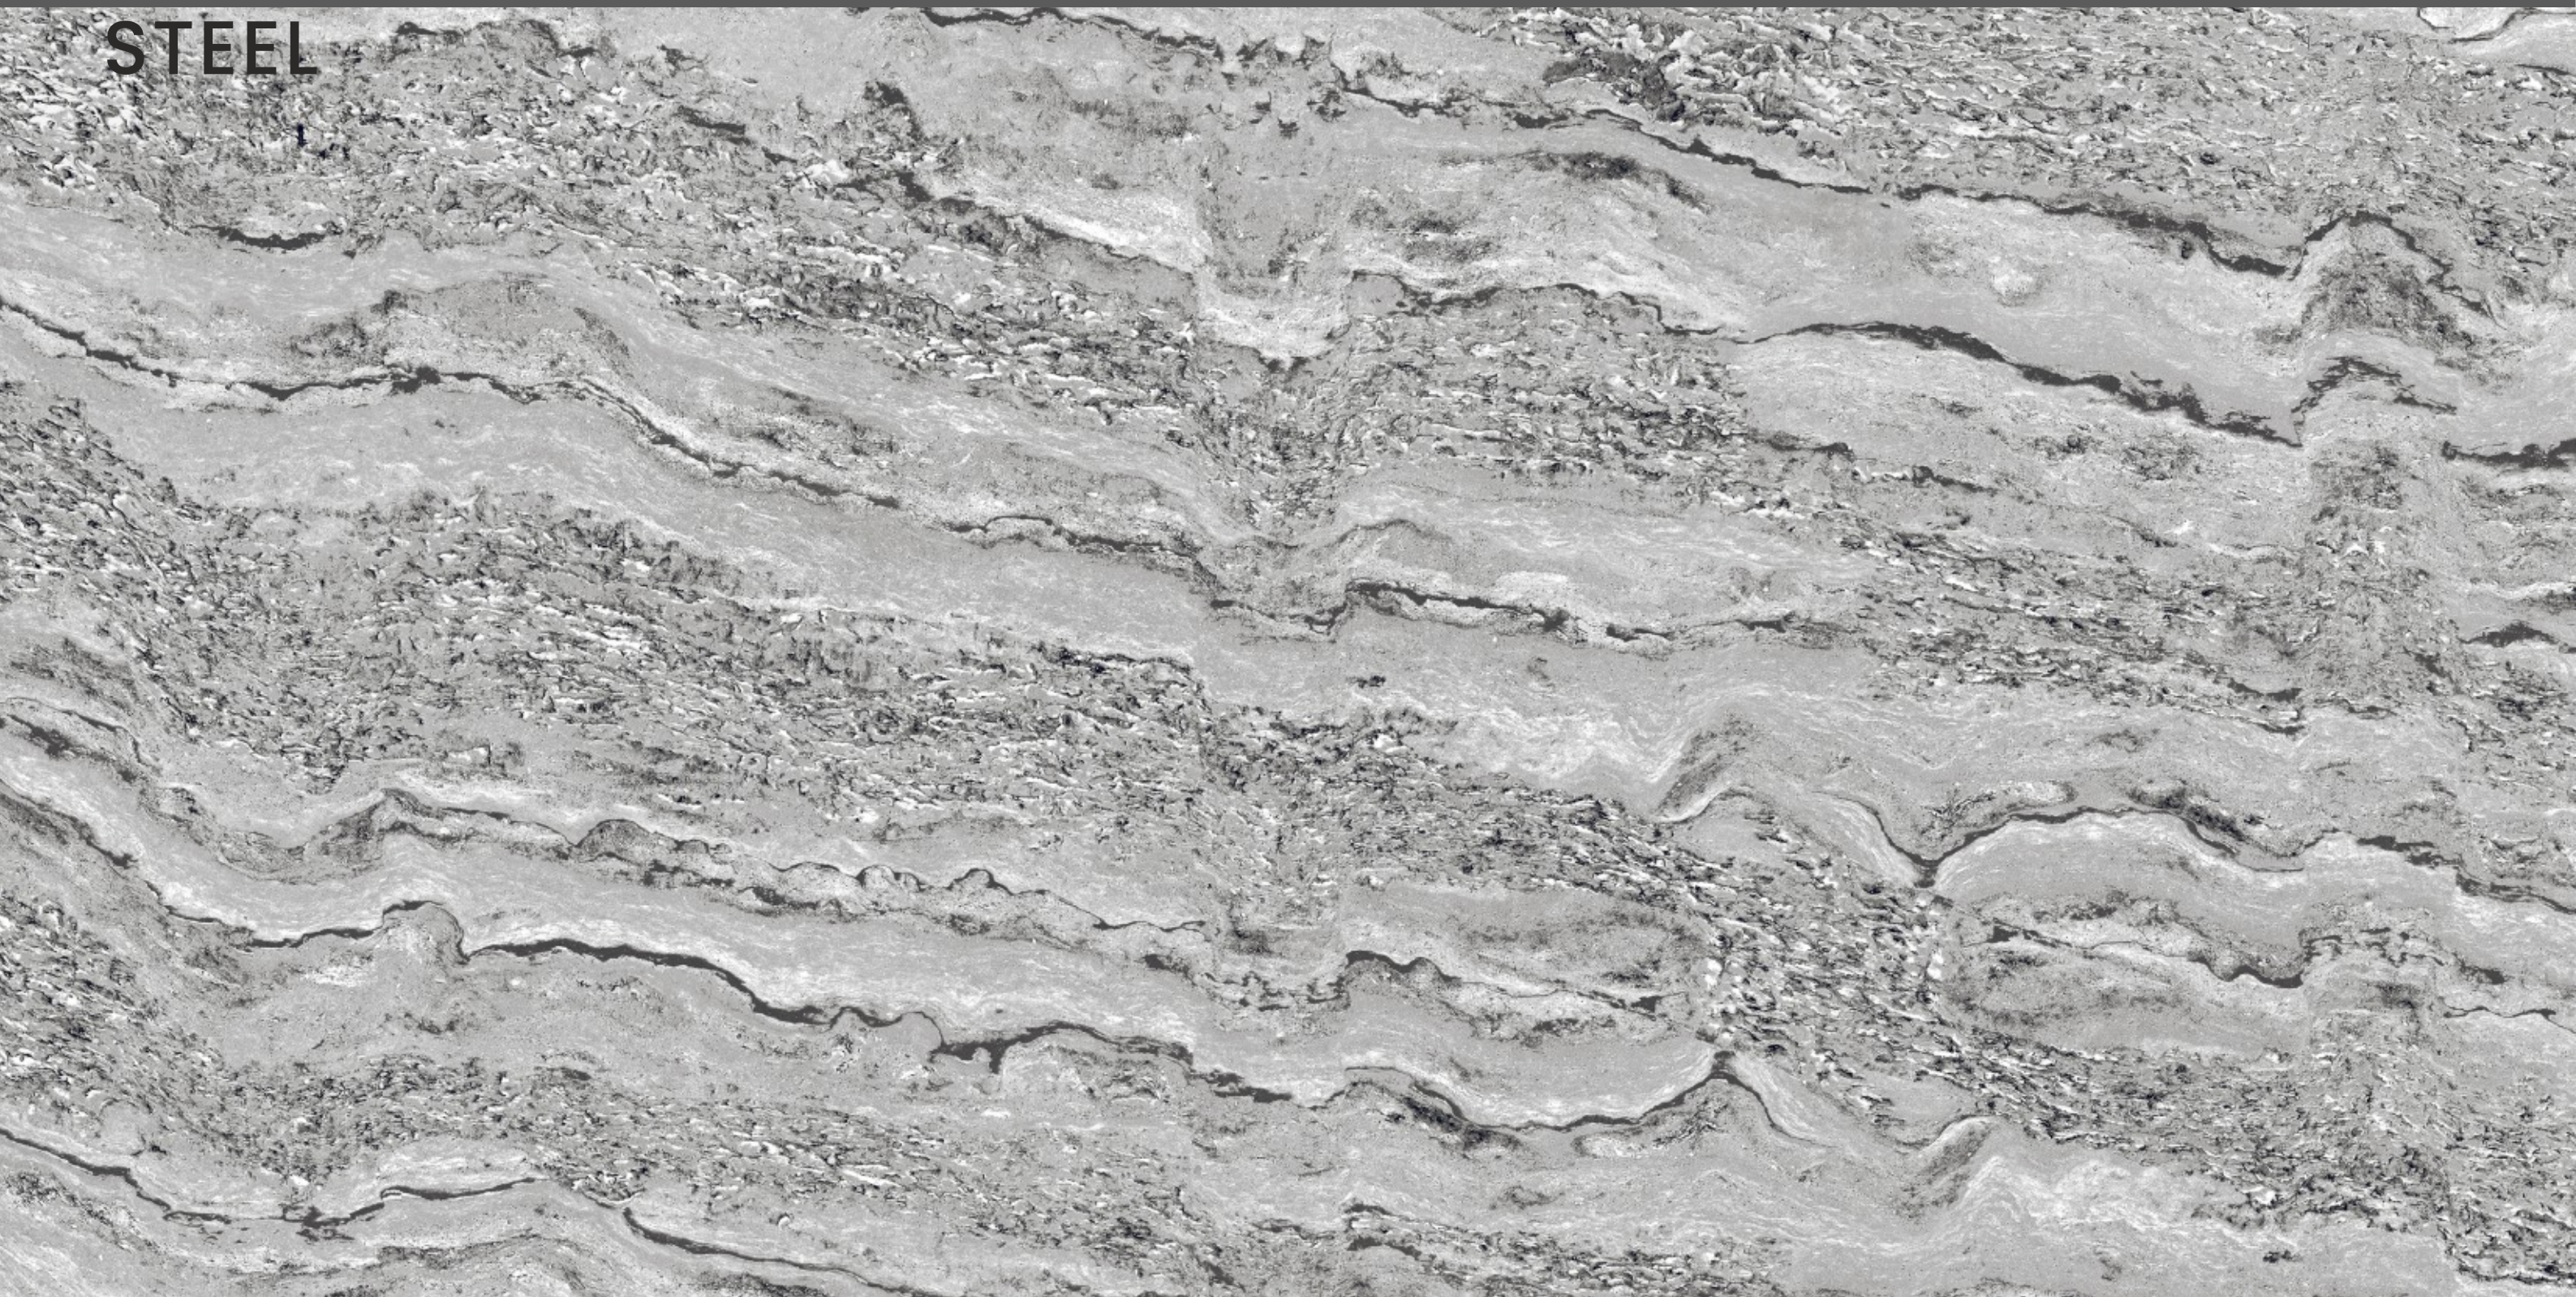

REAL STONE BLUE

REAL STONE
BRONZE

REAL STONE BRONZE

SIZE
600x
1200MM

Series
GLOSSY

Random
03

REAL STONE BRONZE

REAL STONE
STEEL