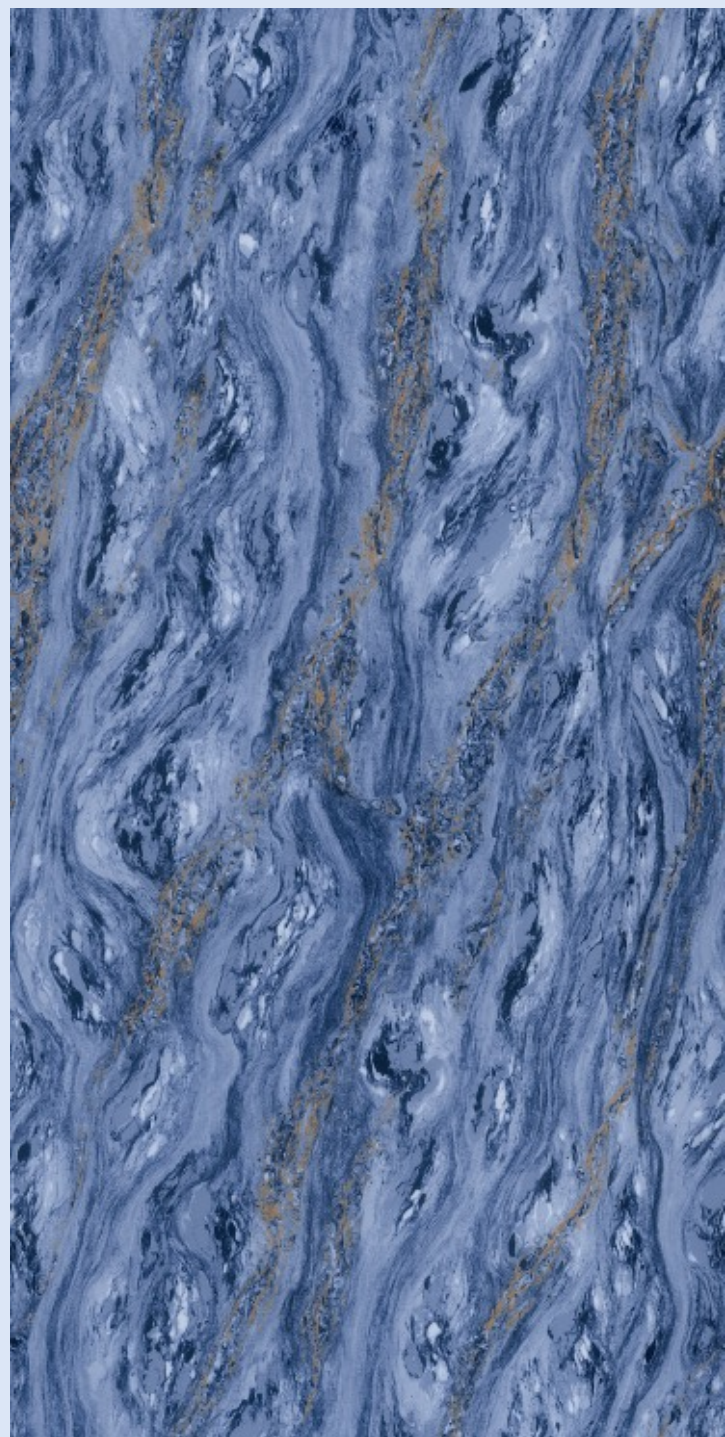

**DRAGON
BLUE**

DRAGON BLUE

SIZE: 600x1200MM

Series: GLOSSY

Random: 01

**DRAGON
ELITE**

DRAGON ELITE

SIZE: 600x1200MM