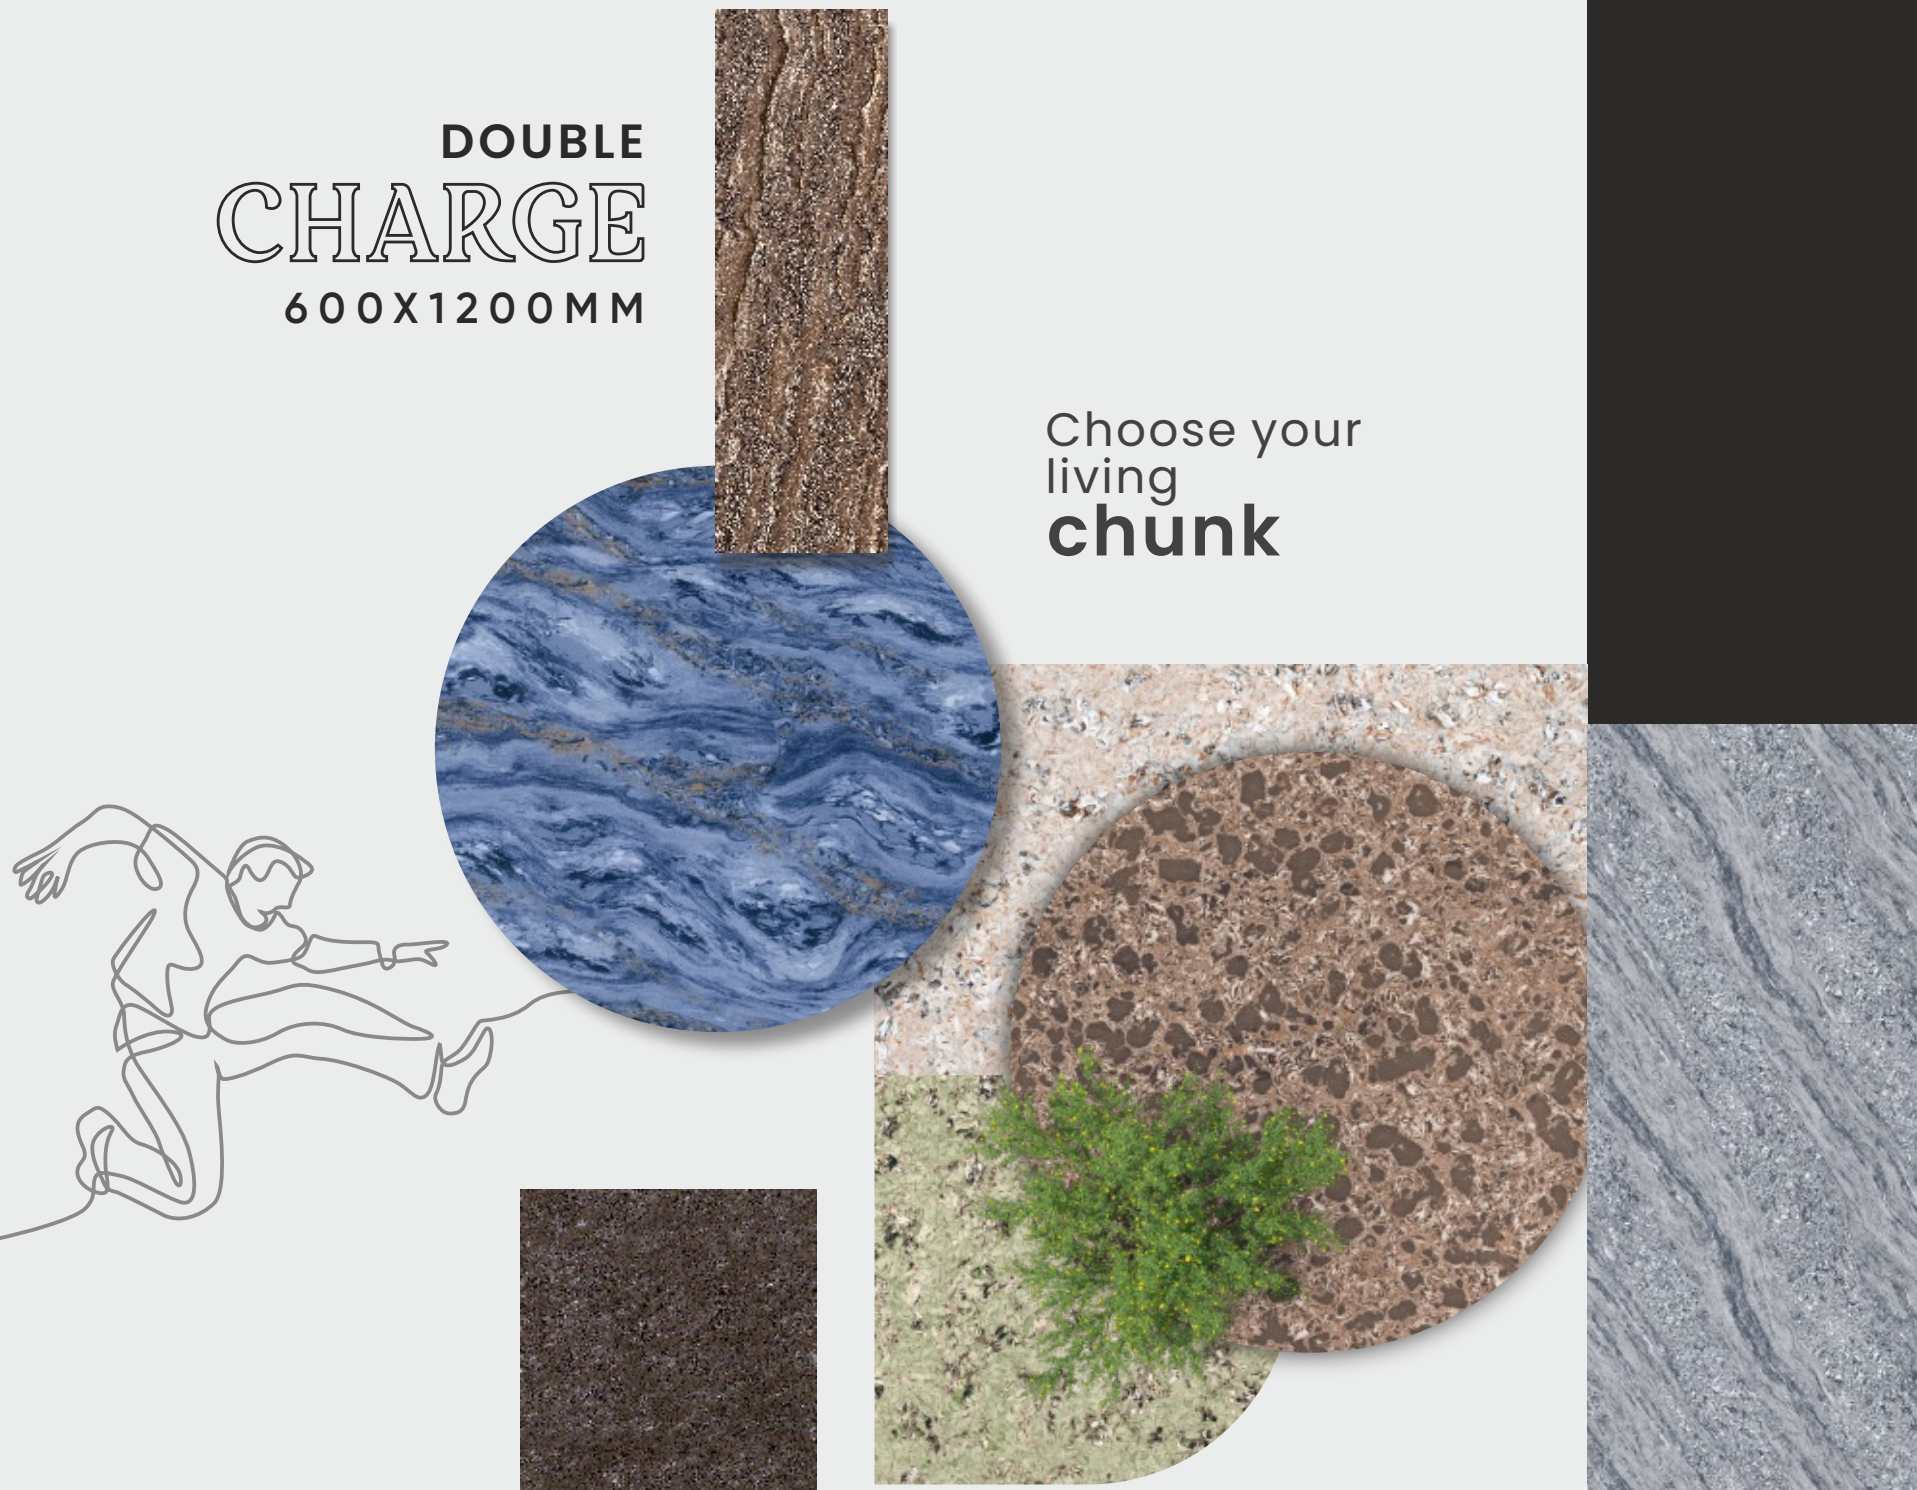

DOUBLE CHARGE

600X1200MM

Choose your
living
chunk

IS 15622

CM/L-7900116017