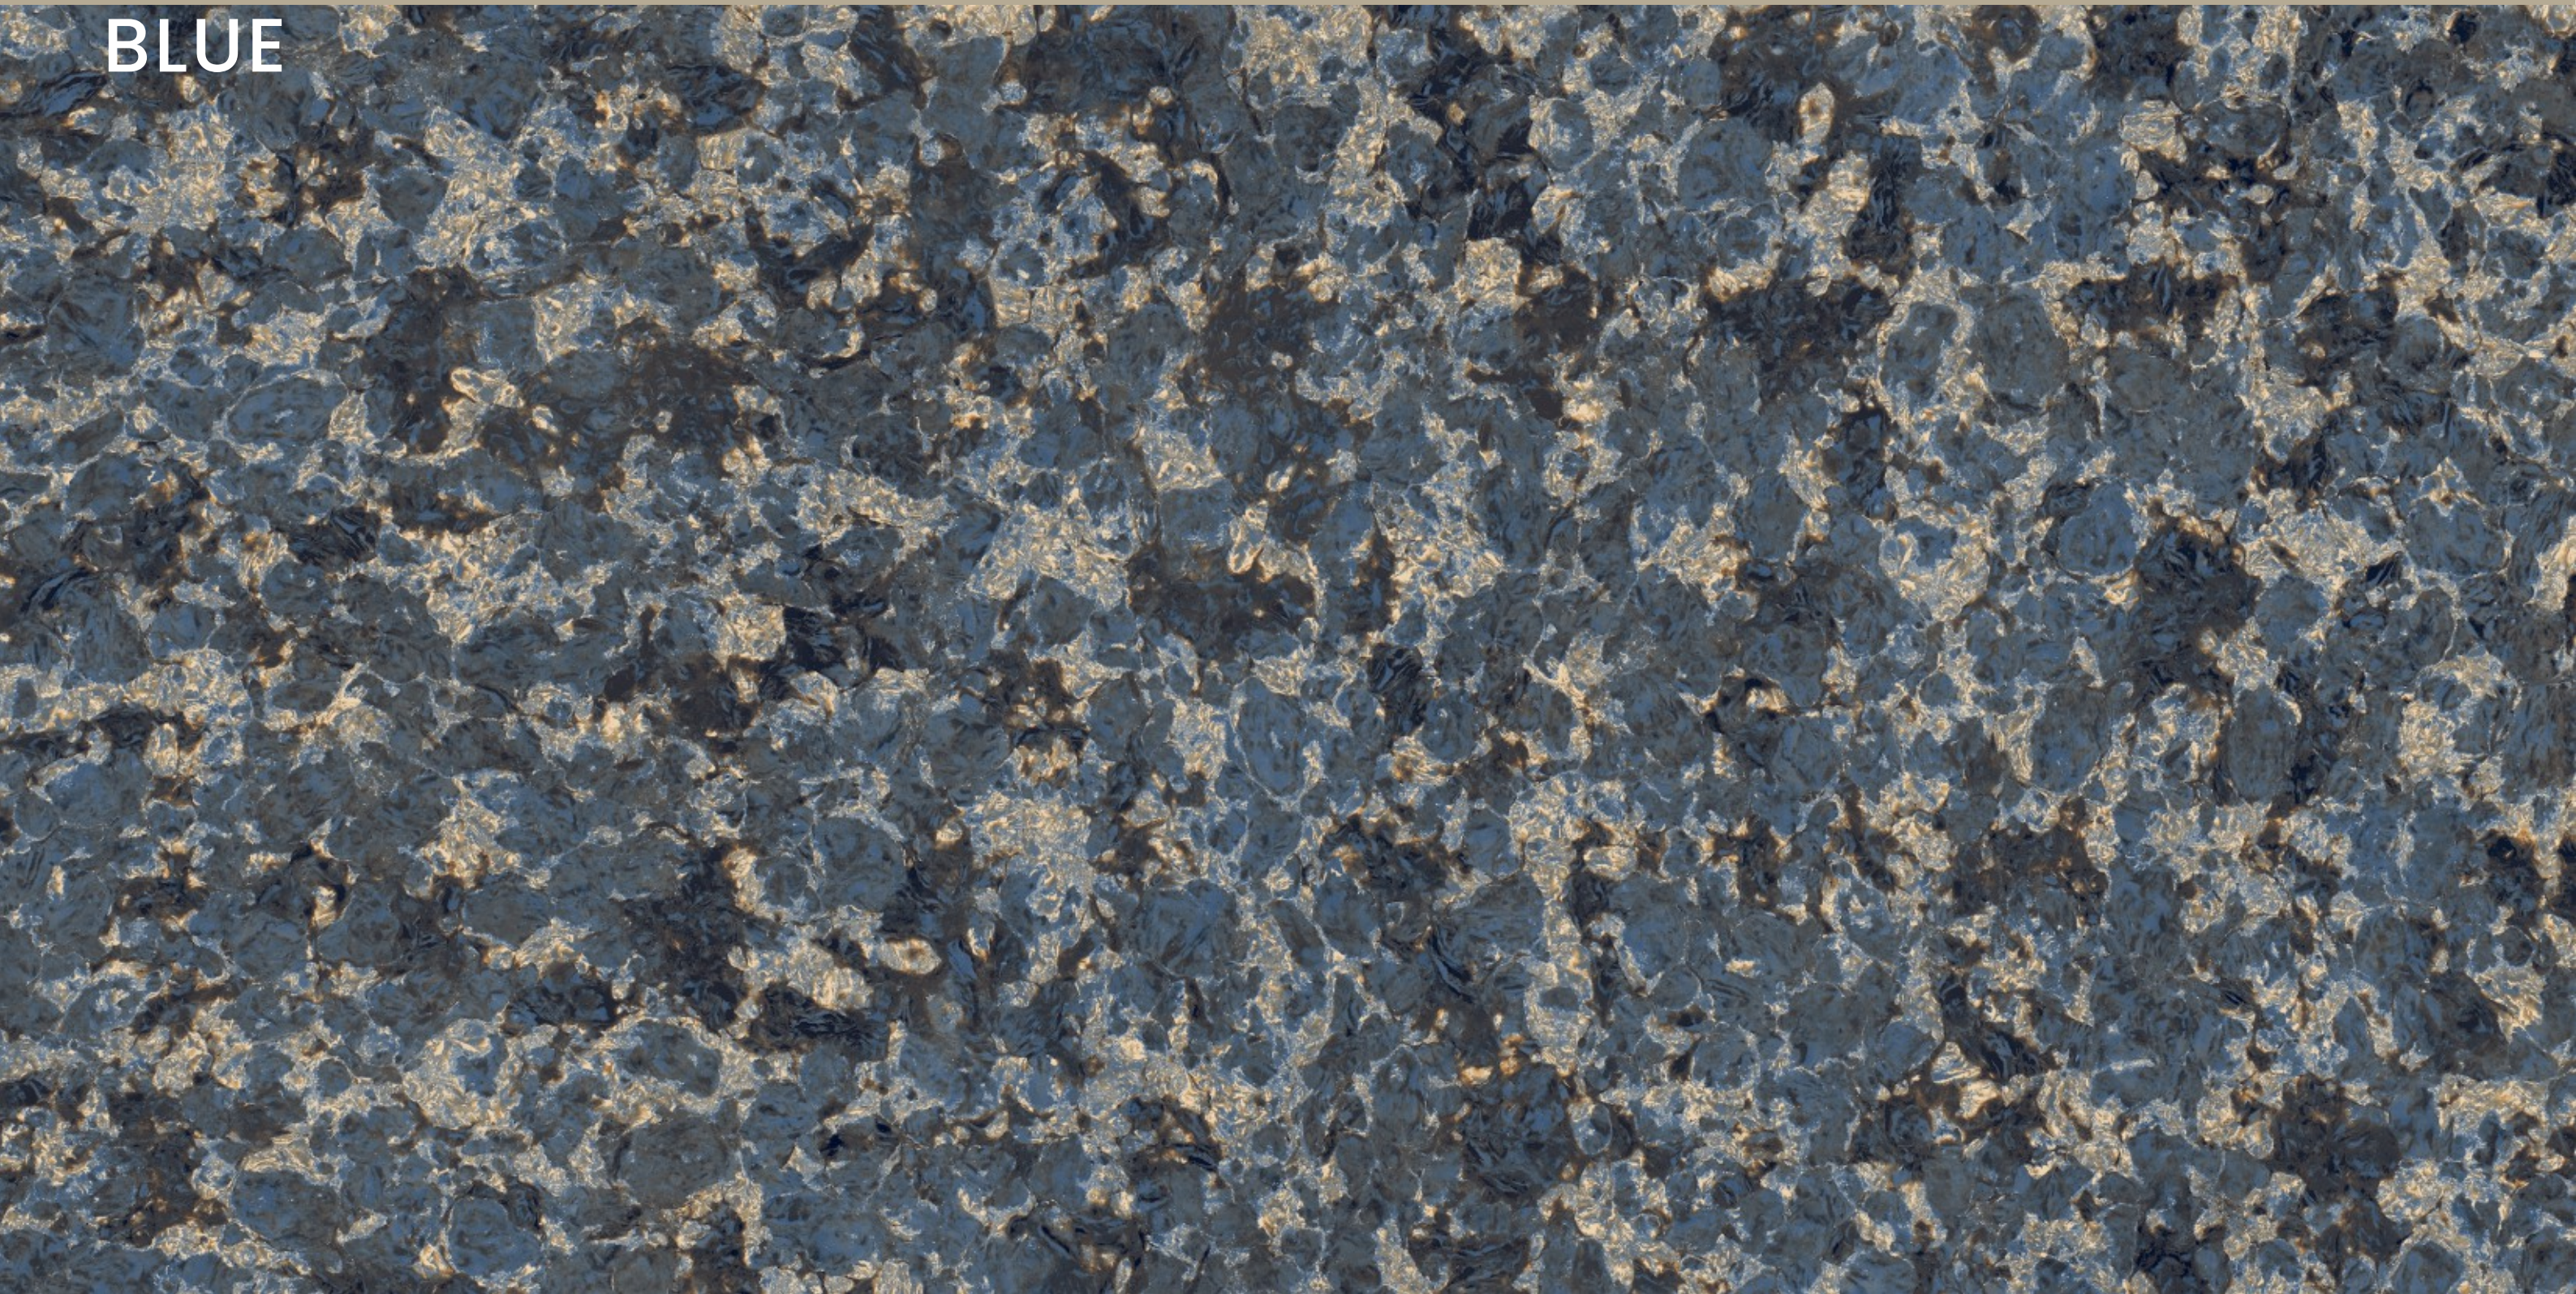

RUMBLE

BLUE