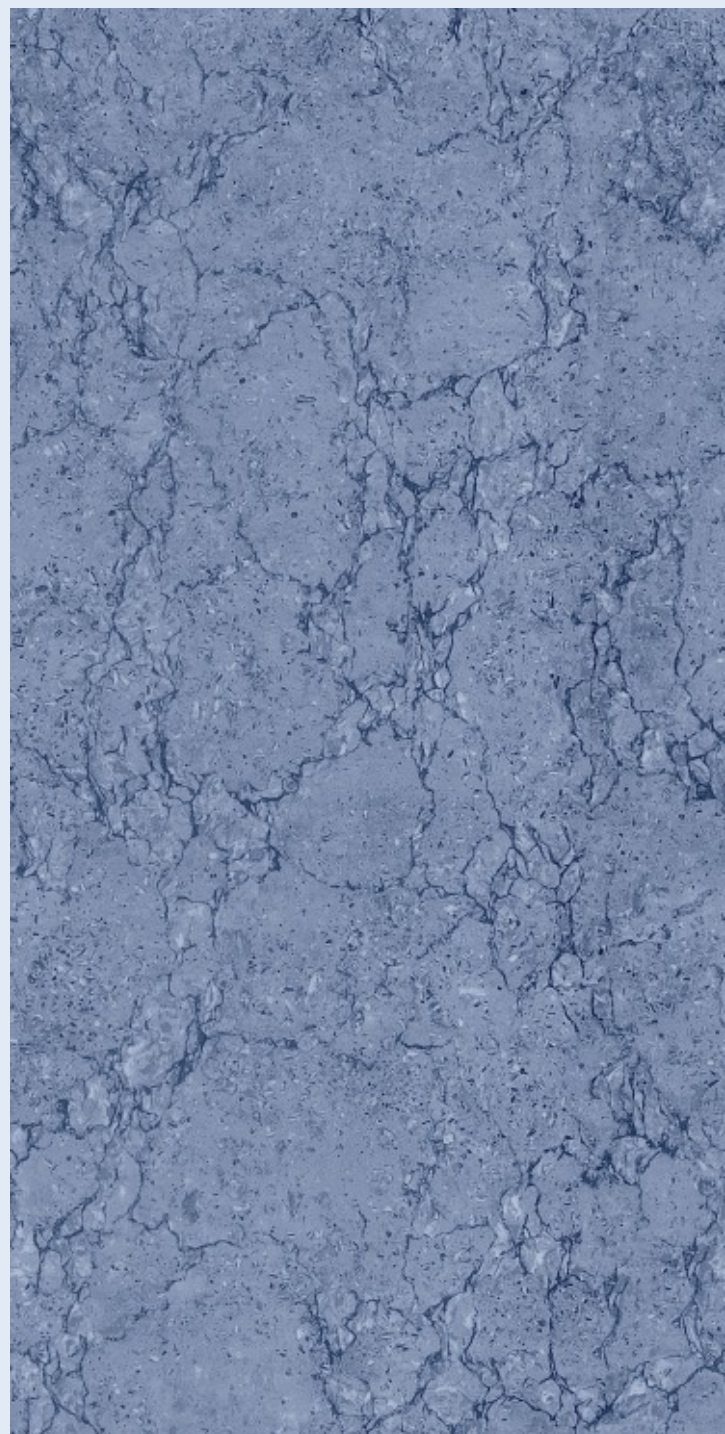

MERCURY

BLUE

MERCURY BLUE

SIZE: 600x1200MM

Series: GLOSSY

Random: 01

MERCURY

ASH