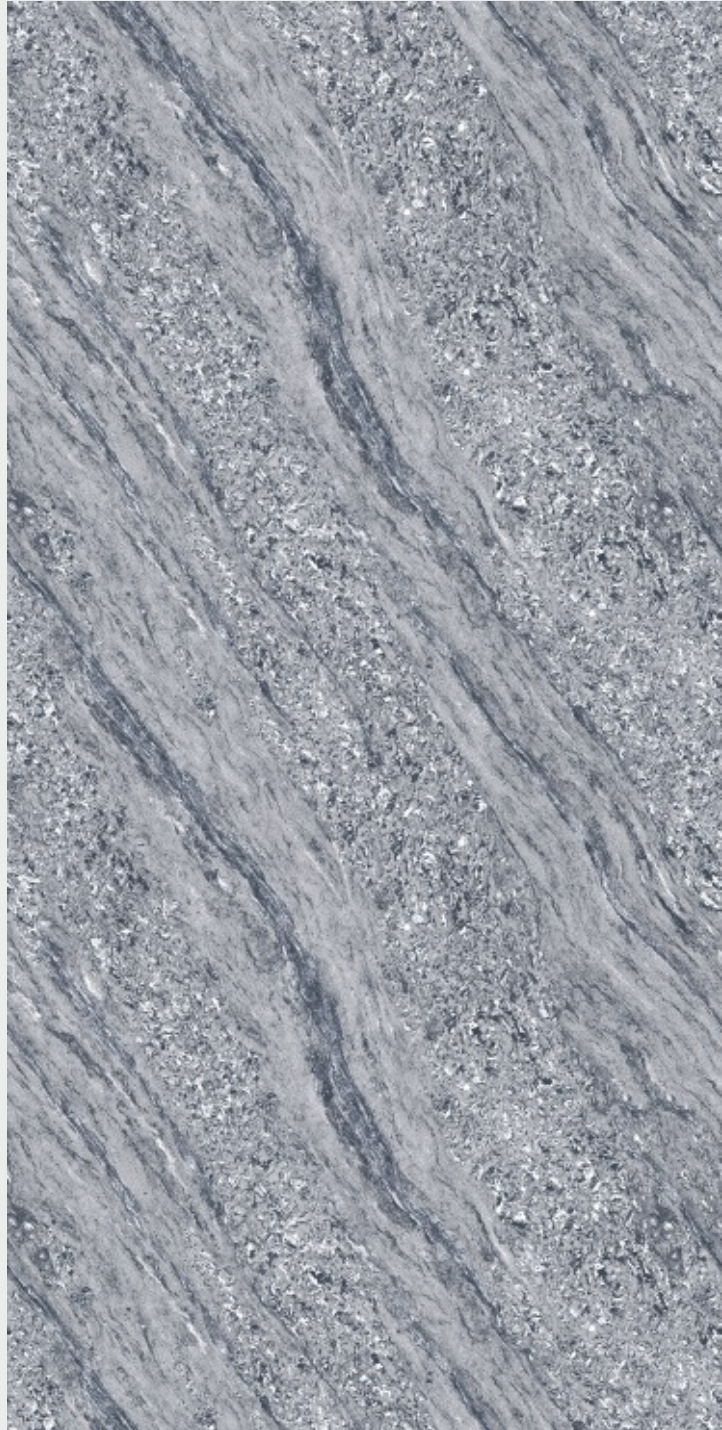

AMAZON ASH

SIZE: 600x1200MM
Series: GLOSSY

Random: 01