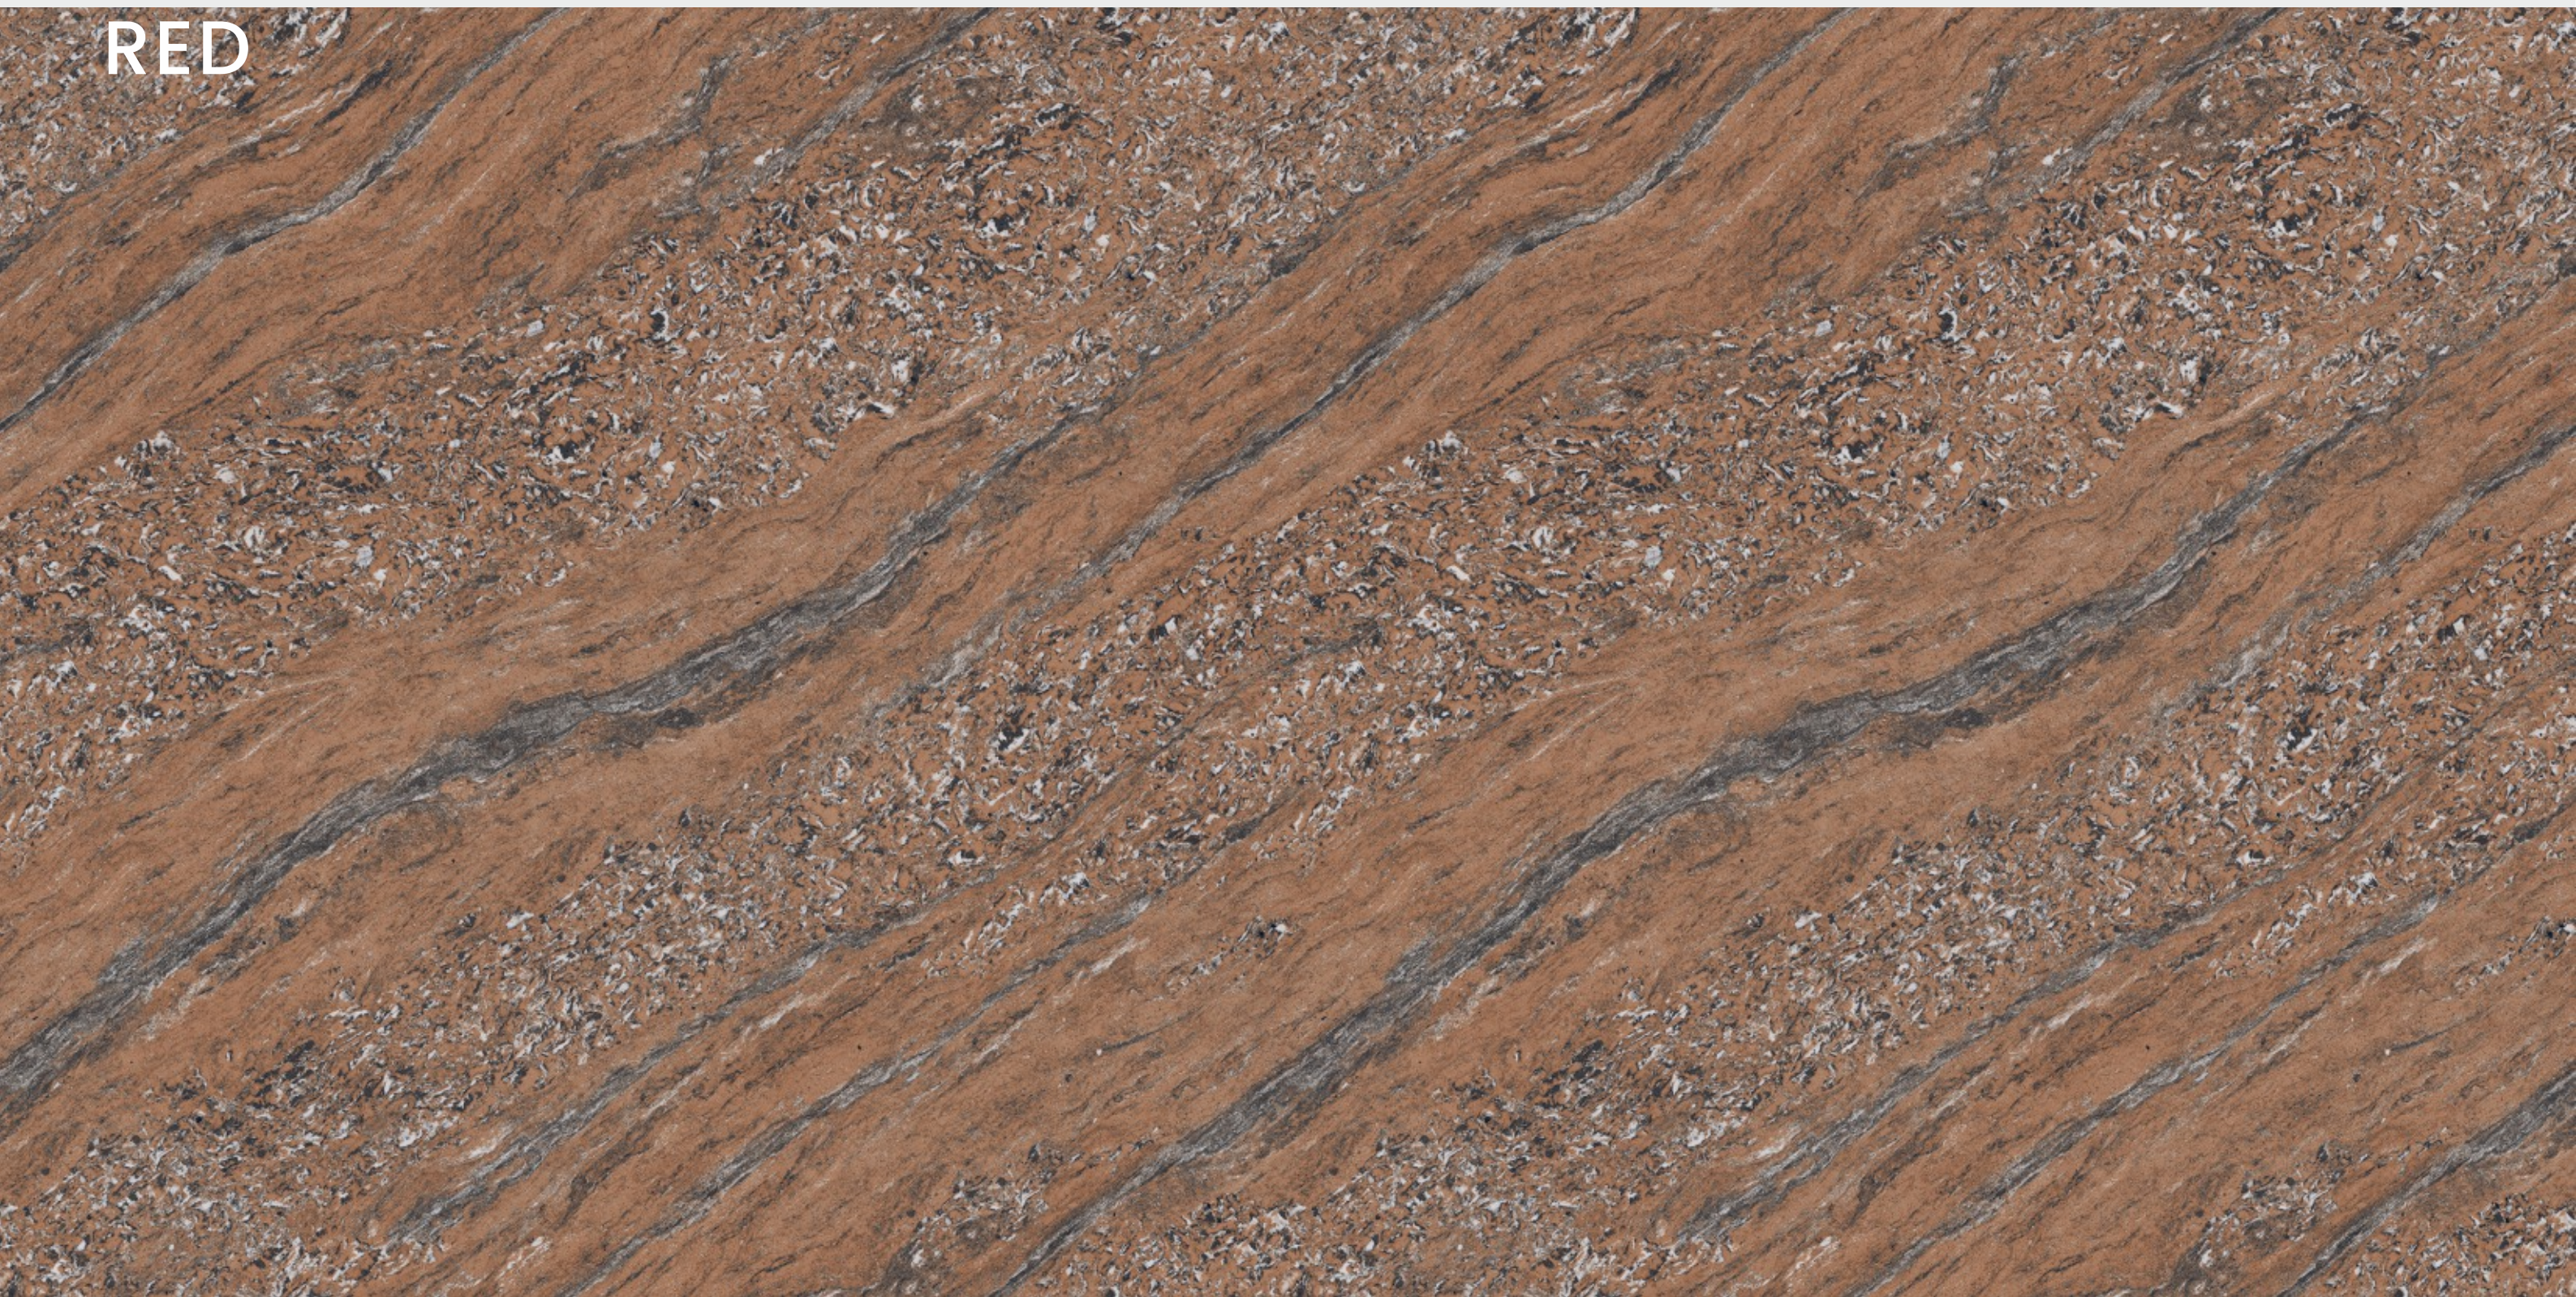

AMAZON ASH

SIZE: 600x1200MM
Series: GLOSSY

Random: 01

AMAZON
BEIGE

AMAZON BEIGE

SIZE: 600x1200MM
Series: GLOSSY

Random: 01

**AMAZON
RED**