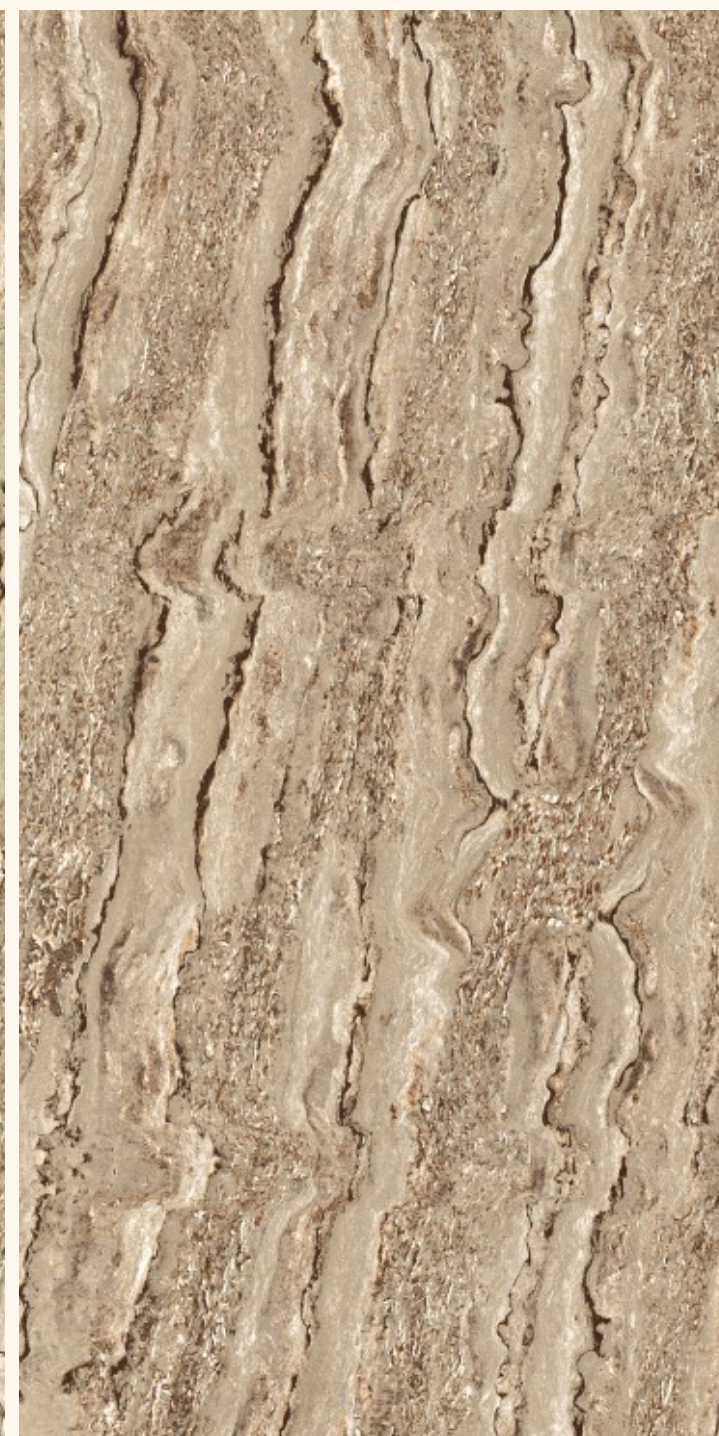

Series
GLOSSY

Random
03

REAL STONE CREMA

REAL STONE
COPPER

REAL STONE COPPER

SIZE
600x
1200MM

Series
GLOSSY

Random
03