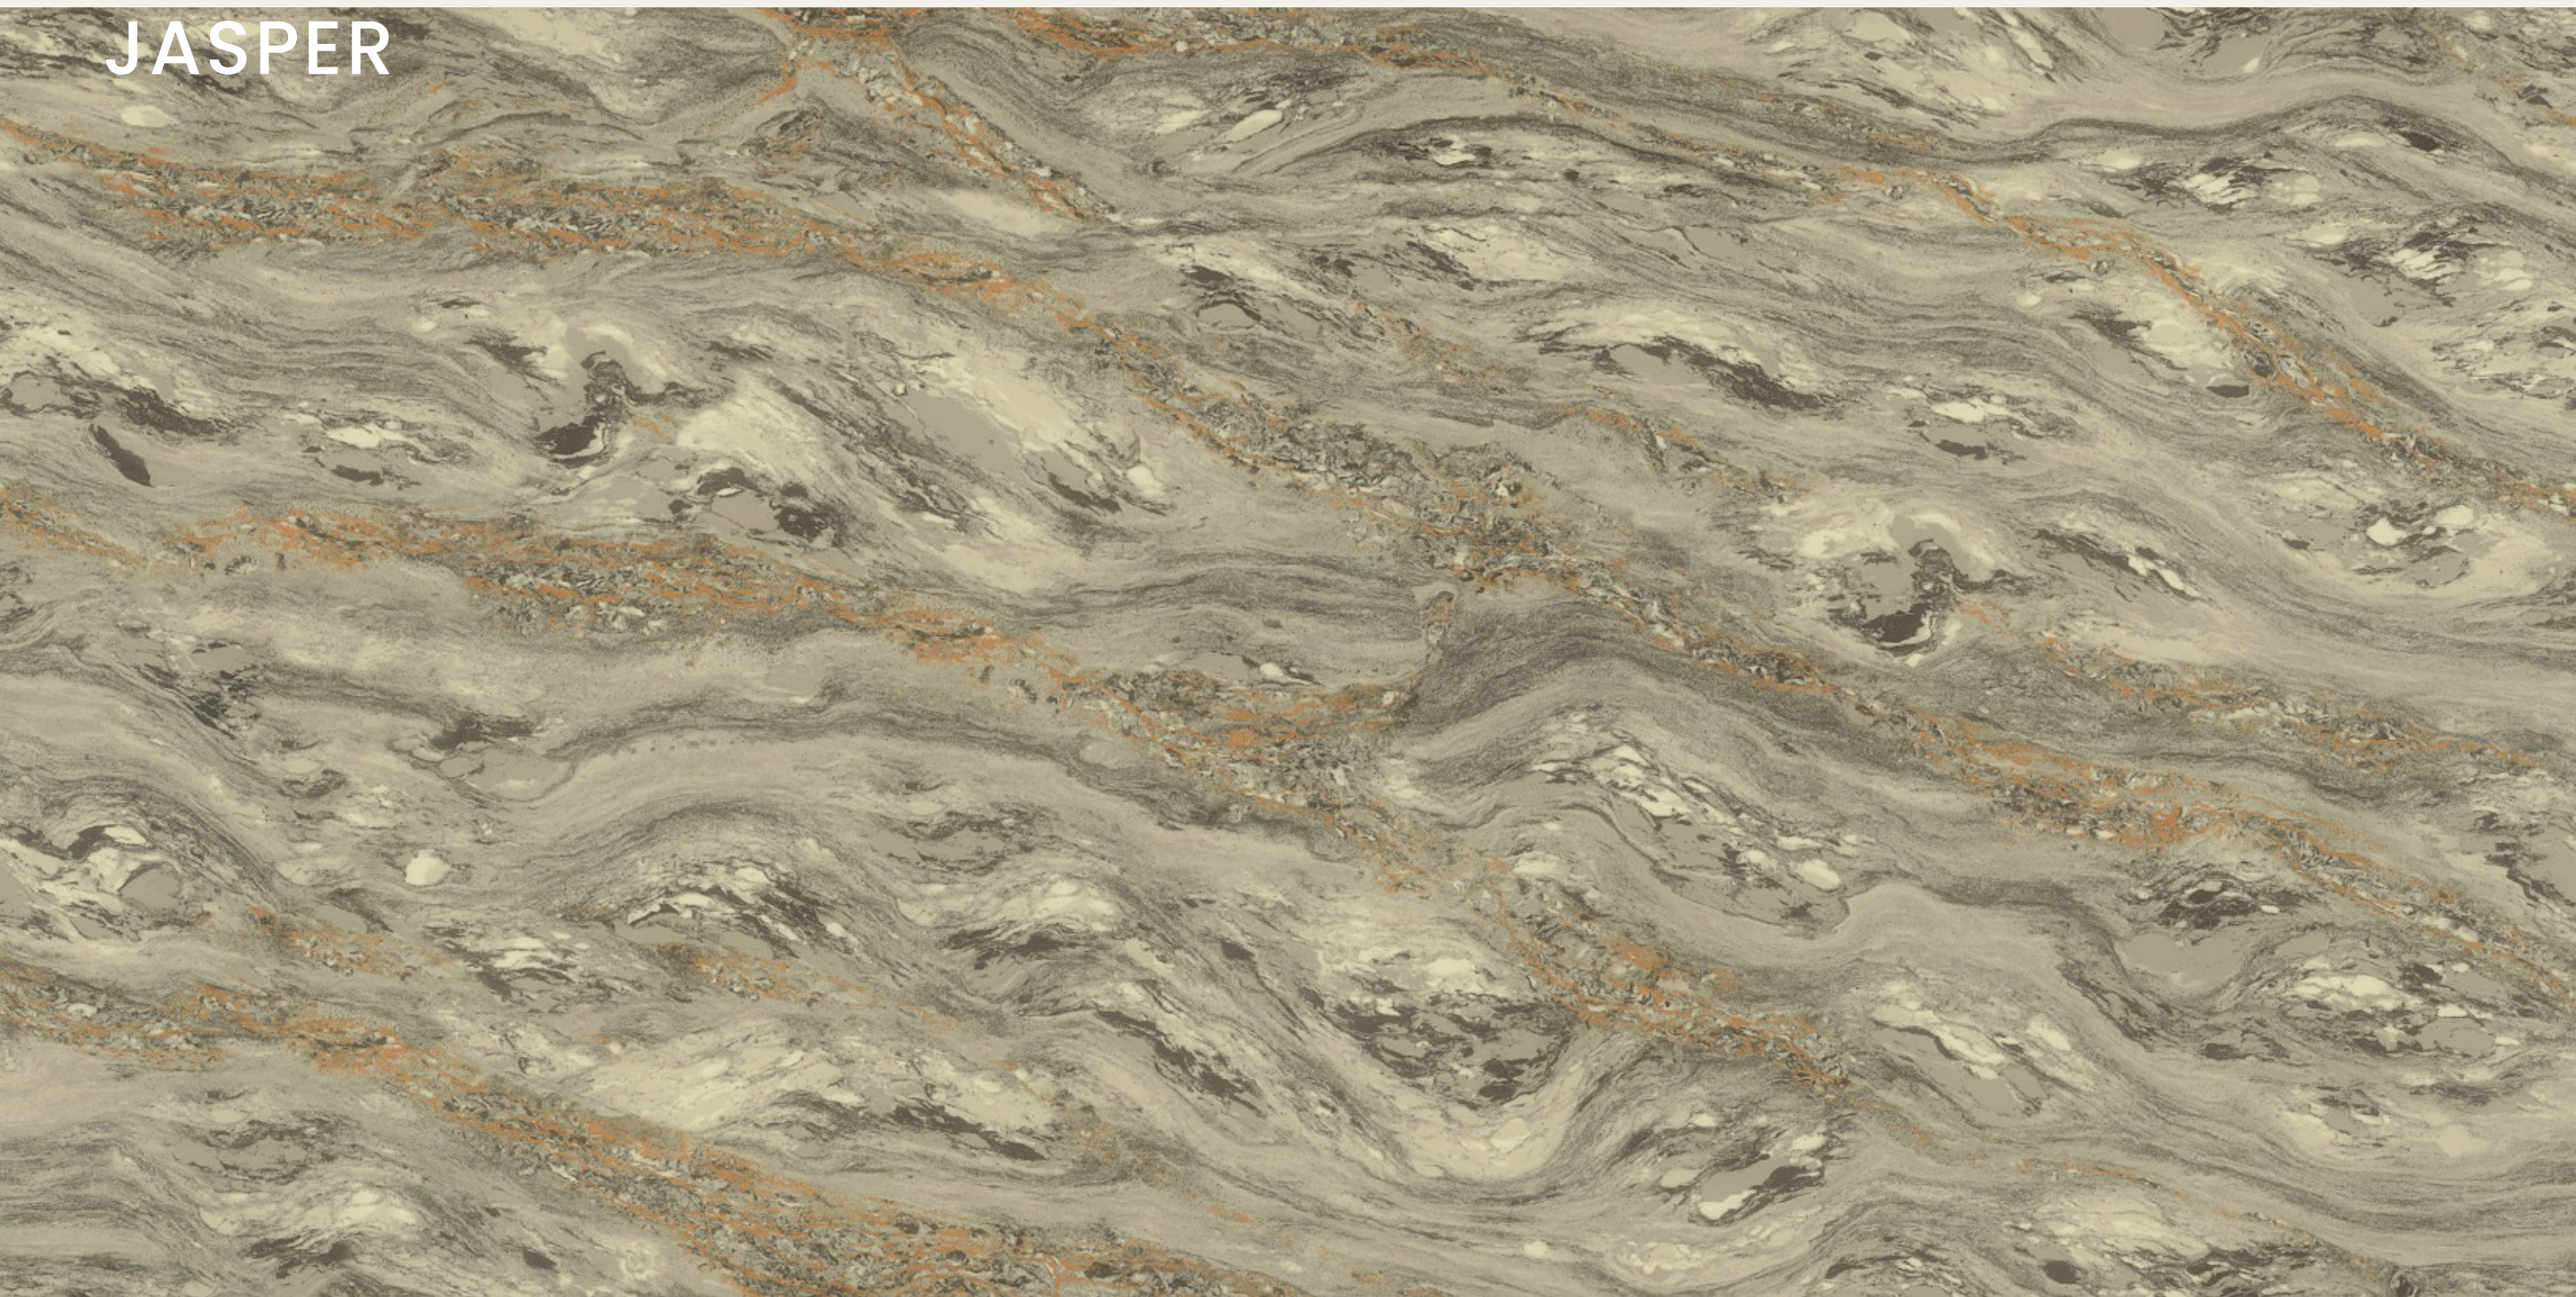

**DRAGON
JASPER**