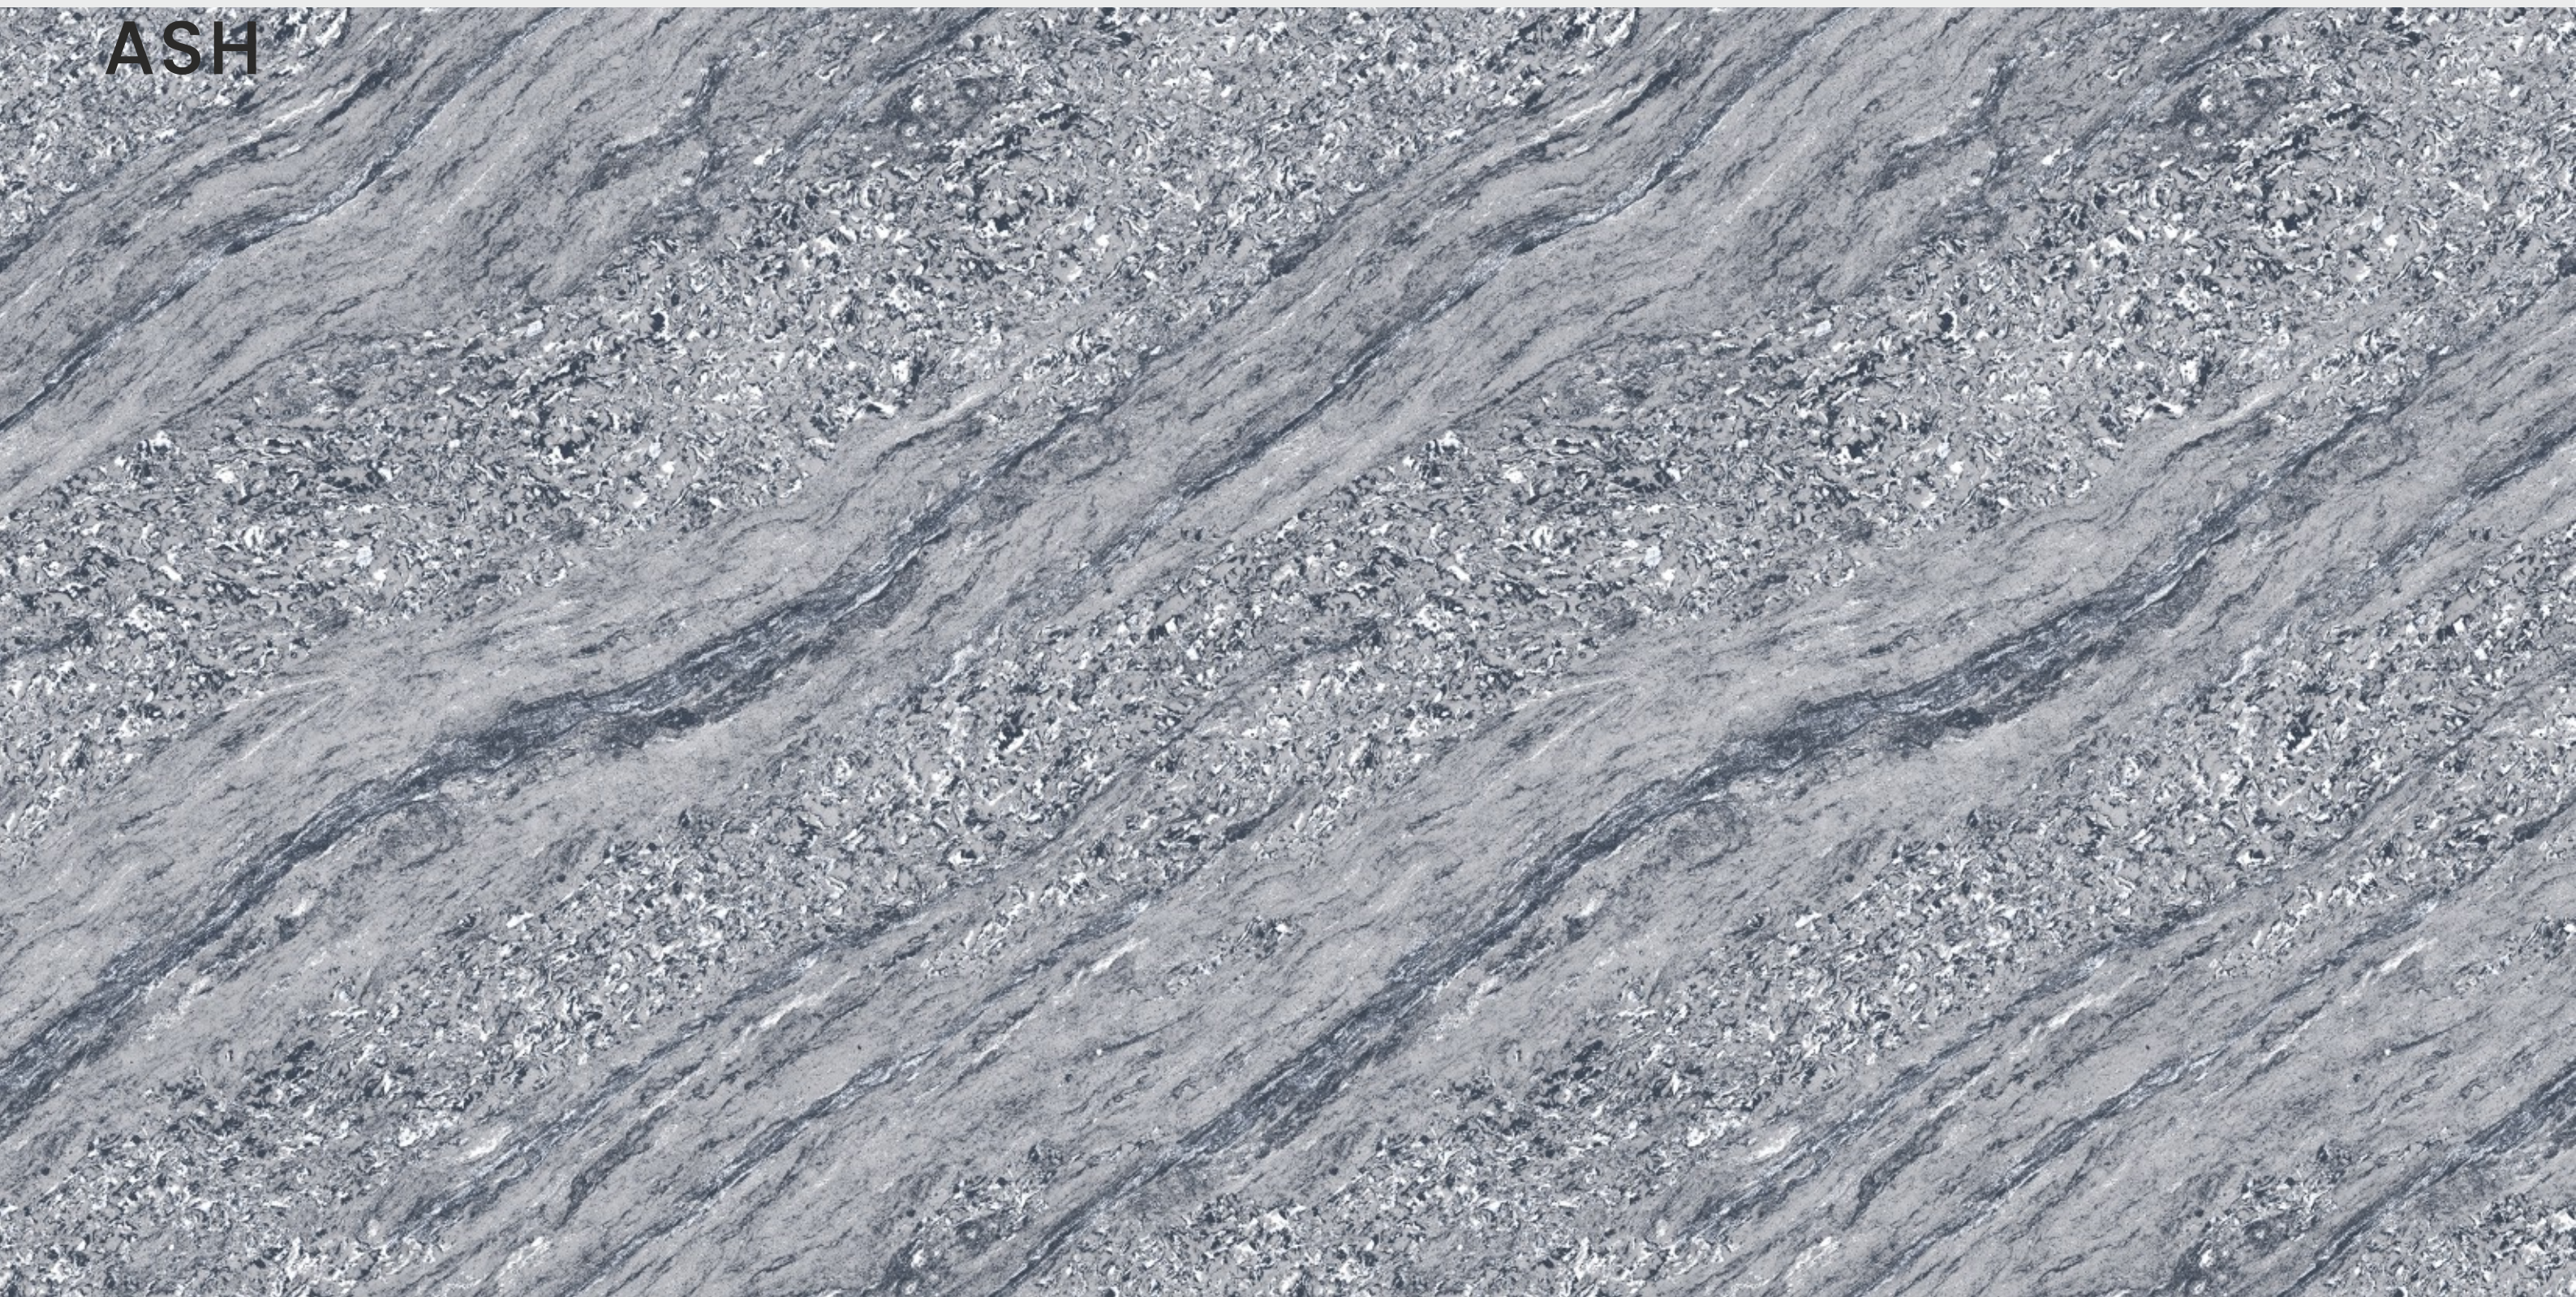

DOUBLE
CHARGE
600X1200MM

AMAZON

BLUE

AMAZON BLUE

SIZE: 600x1200MM

Series: GLOSSY

Random: 01

AMAZON ASH