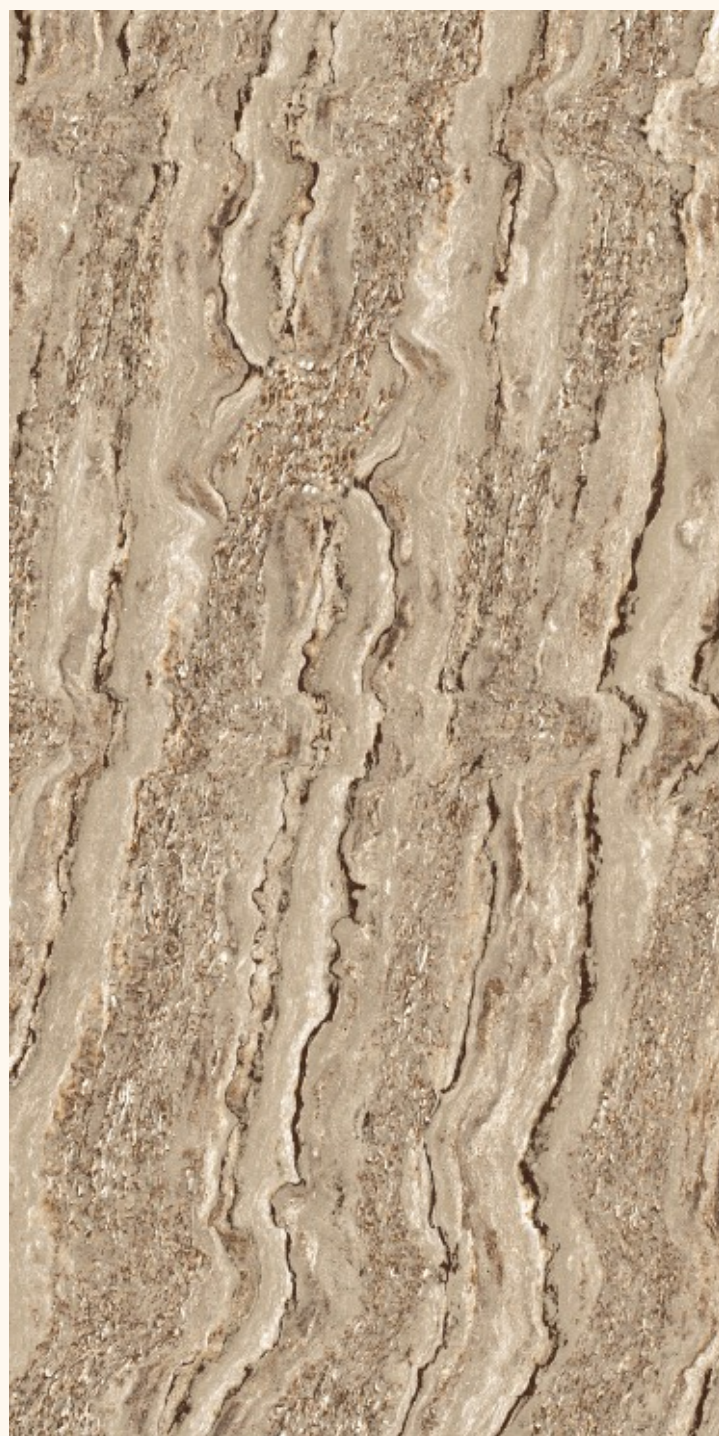

Series
GLOSSY

Random
03

REAL STONE CREMA

REAL STONE
COPPER

REAL STONE COPPER

SIZE
600x
1200MM

Series
GLOSSY

Random
03