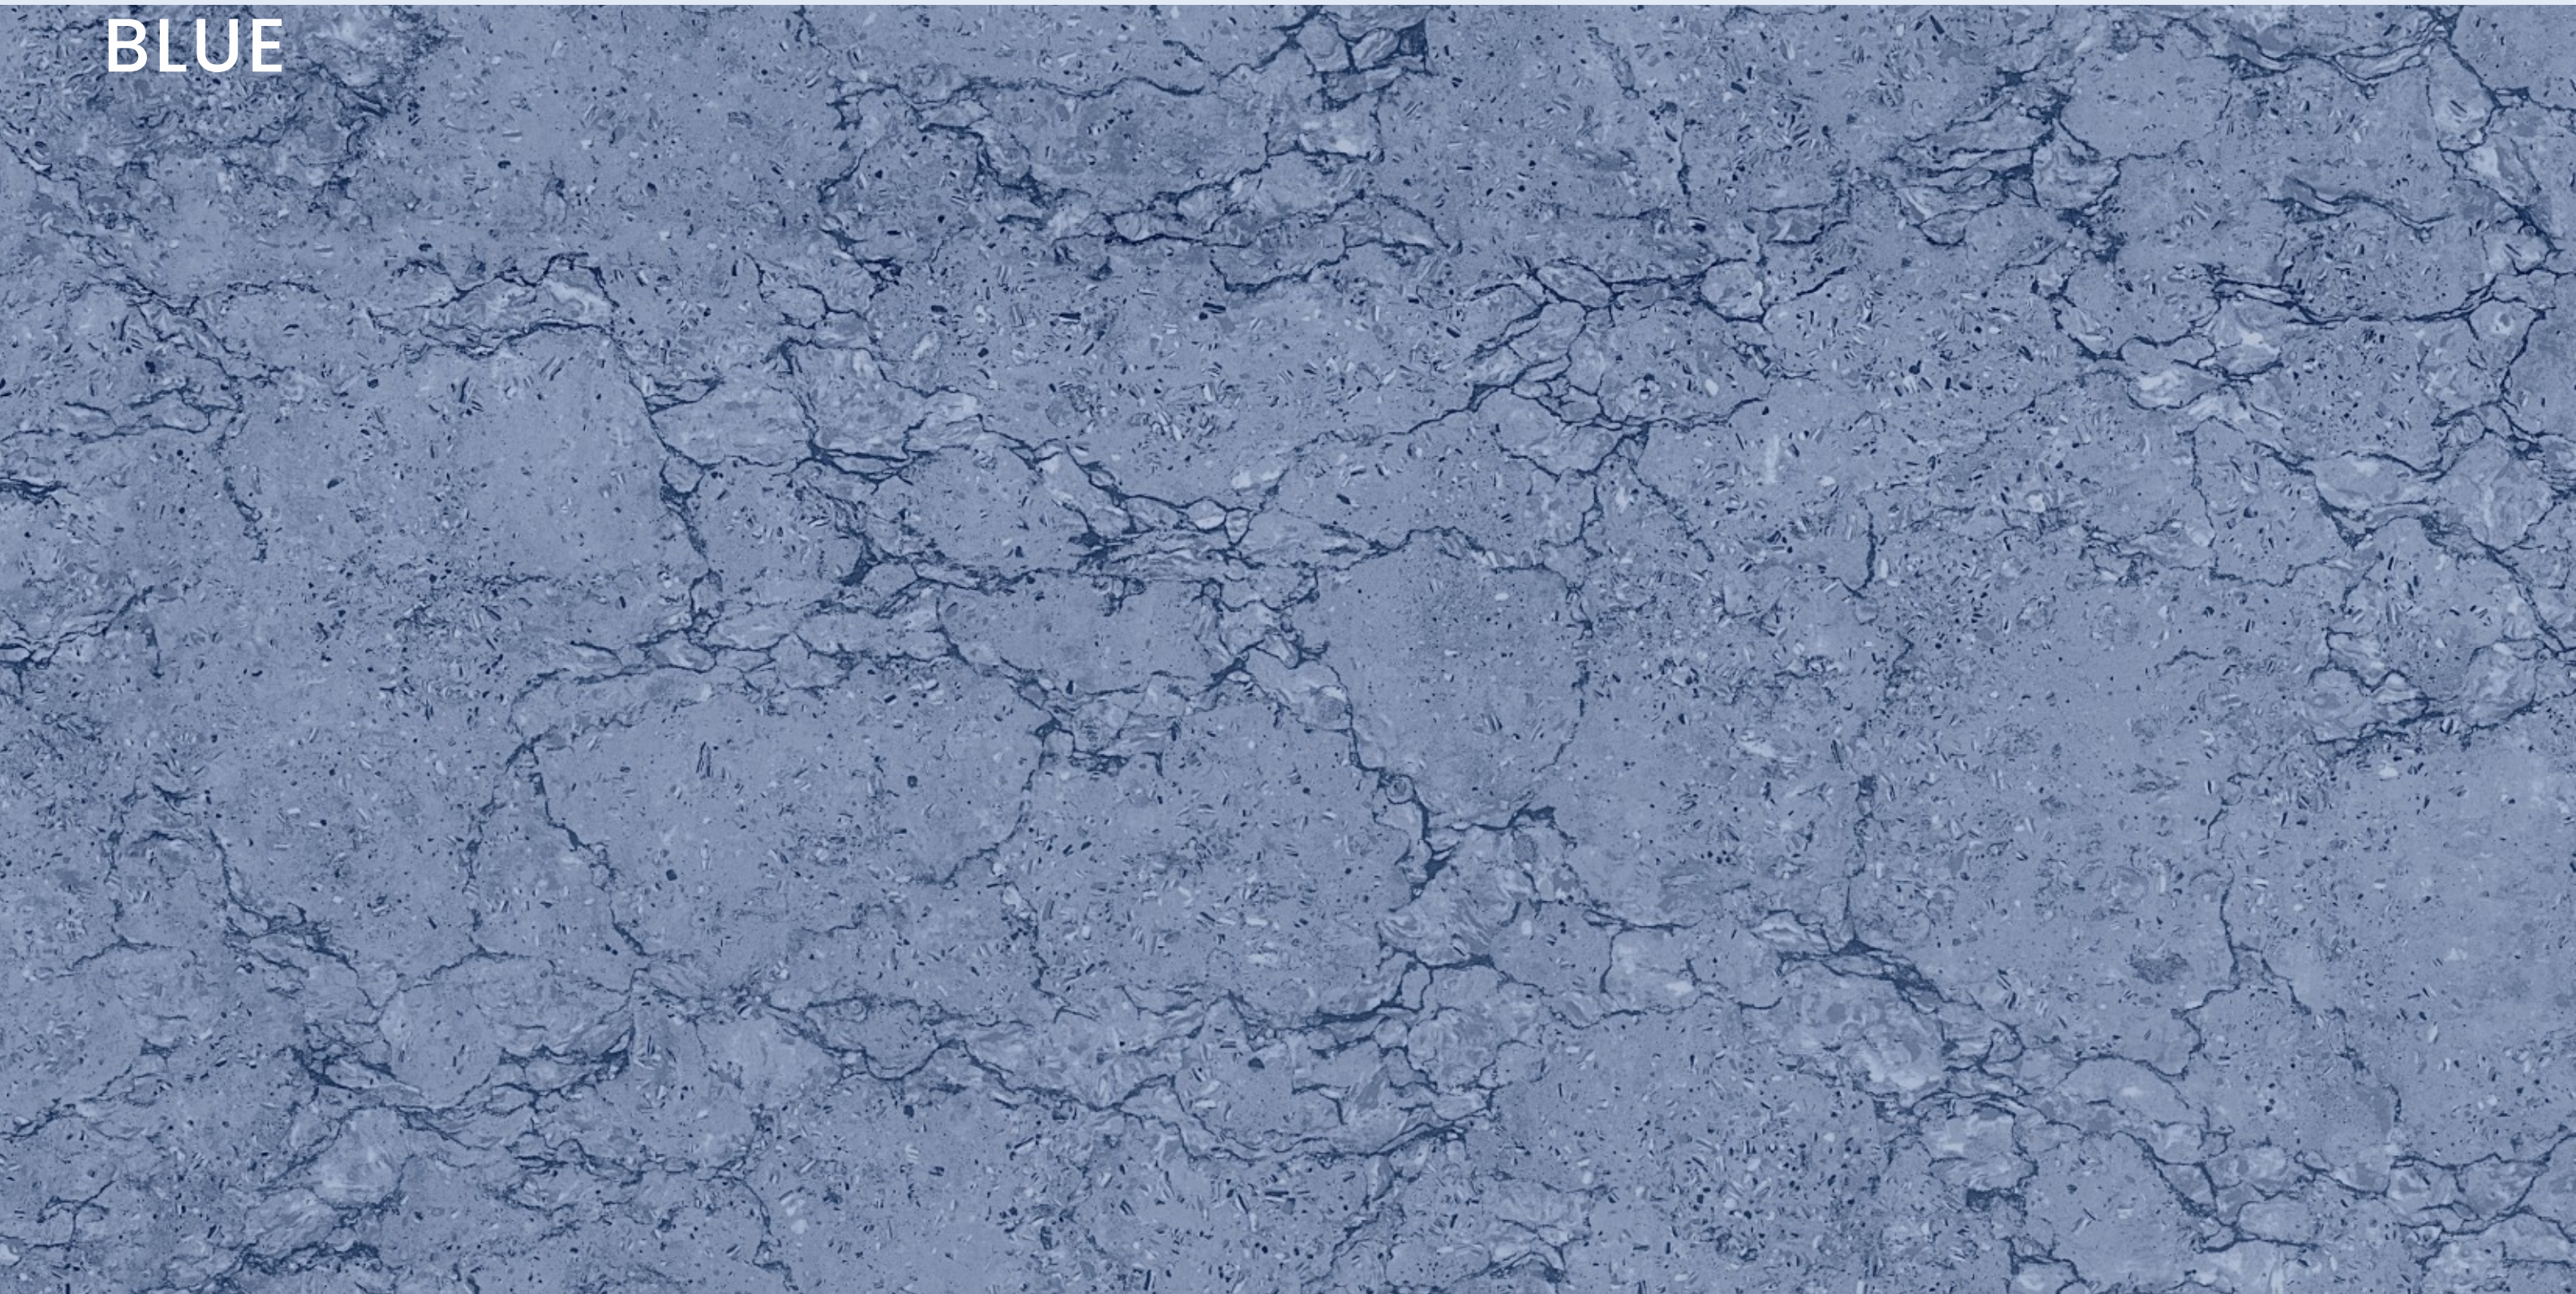

MERCURY

BLUE