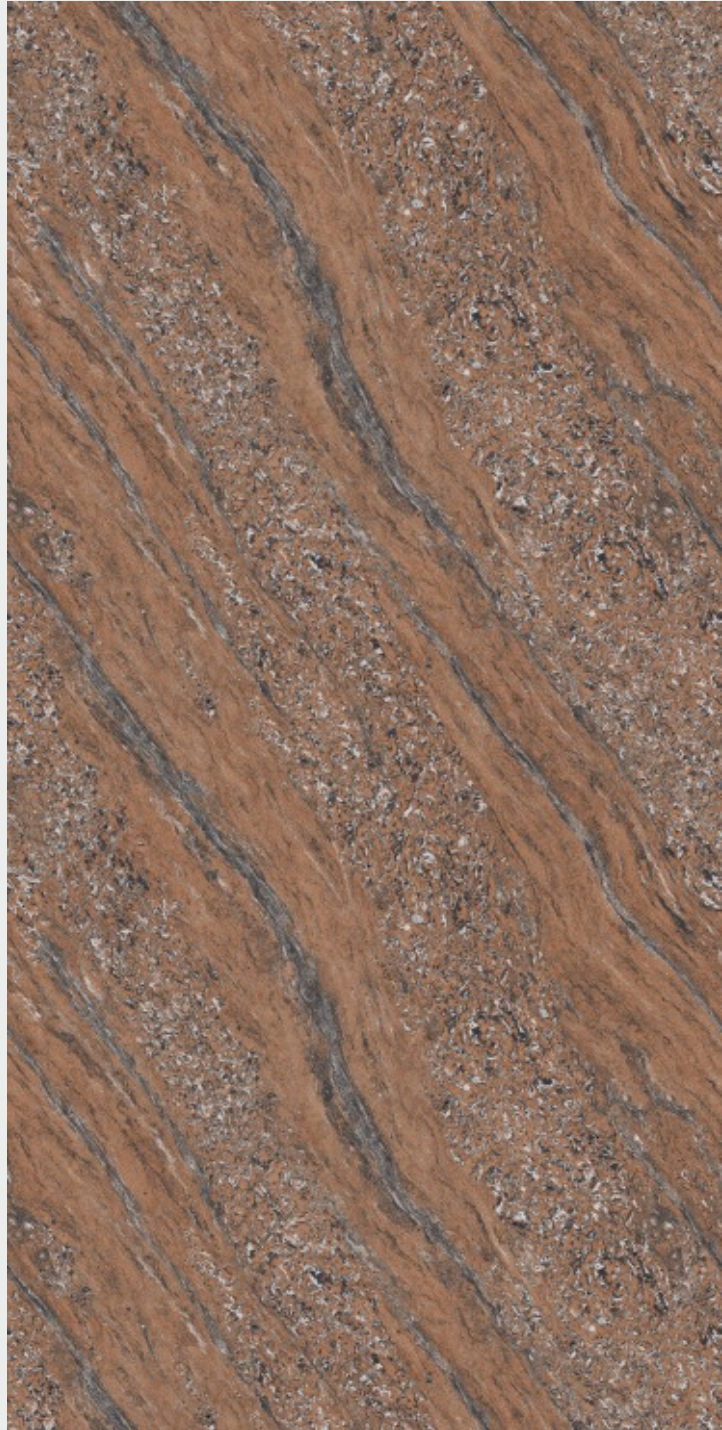

AMAZON RED

SIZE: 600x1200MM

Series: GLOSSY

Random: 01