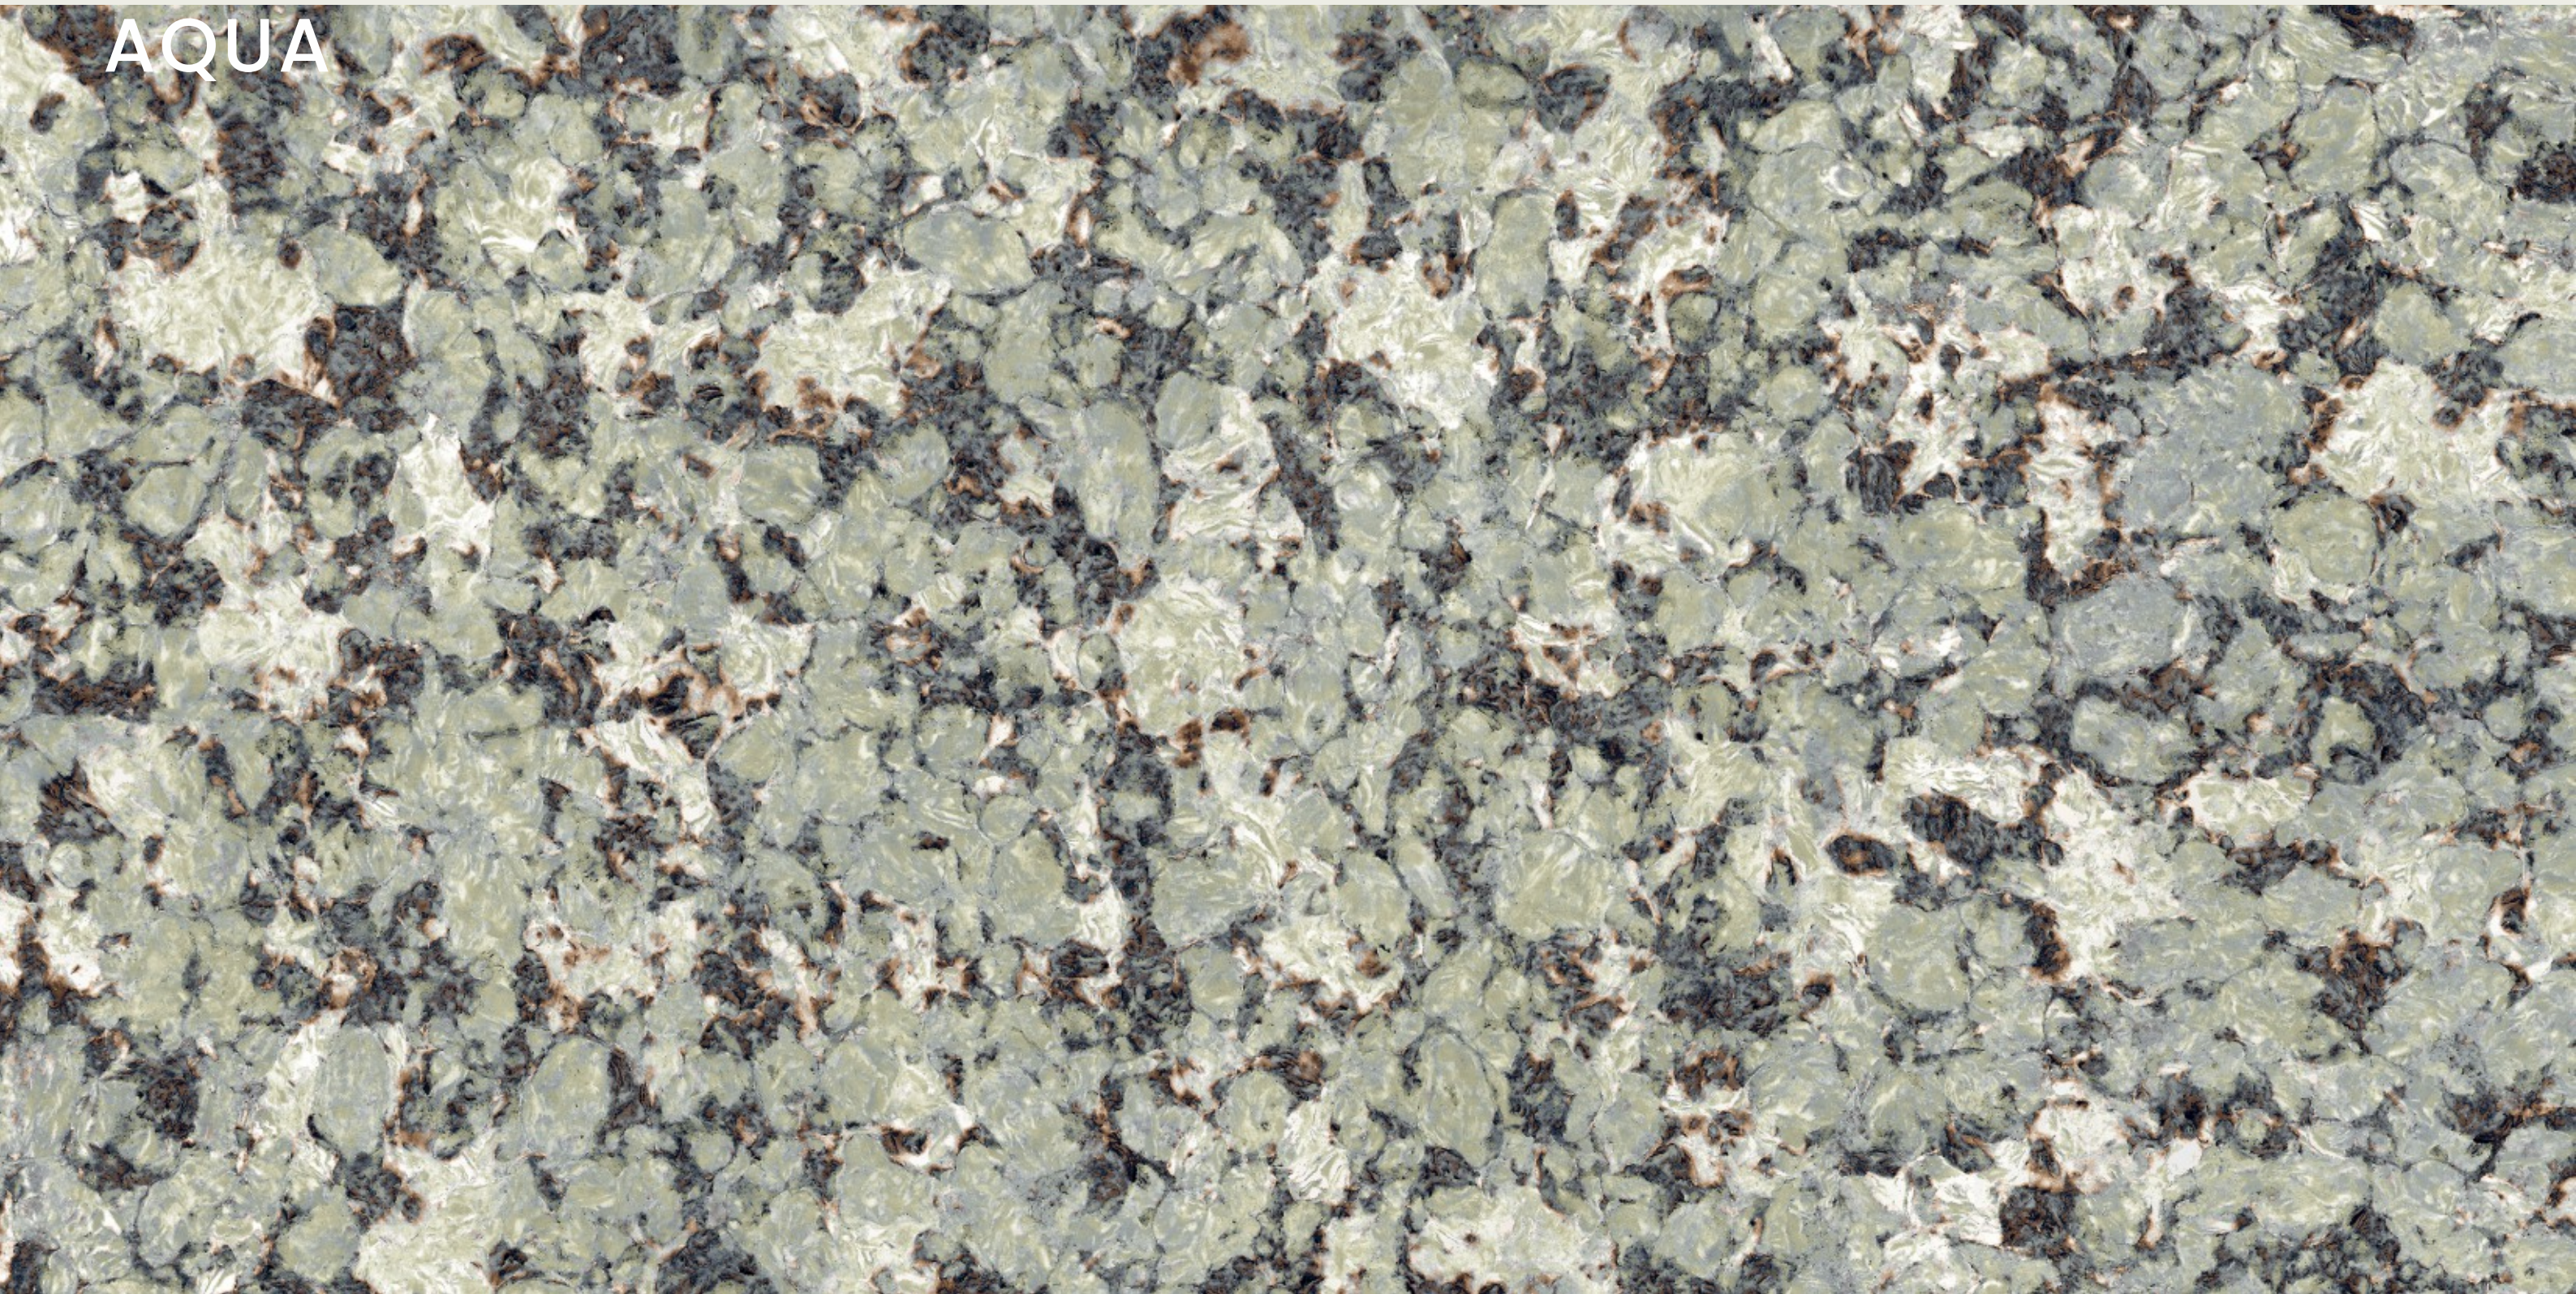

SIZE
600x
1200MM

Series
GLOSSY

Random
03

RUMBLE FLURRY

RUMBLE
AQUA

RUMBLE AQUA

SIZE
600x
1200MM

Series
GLOSSY