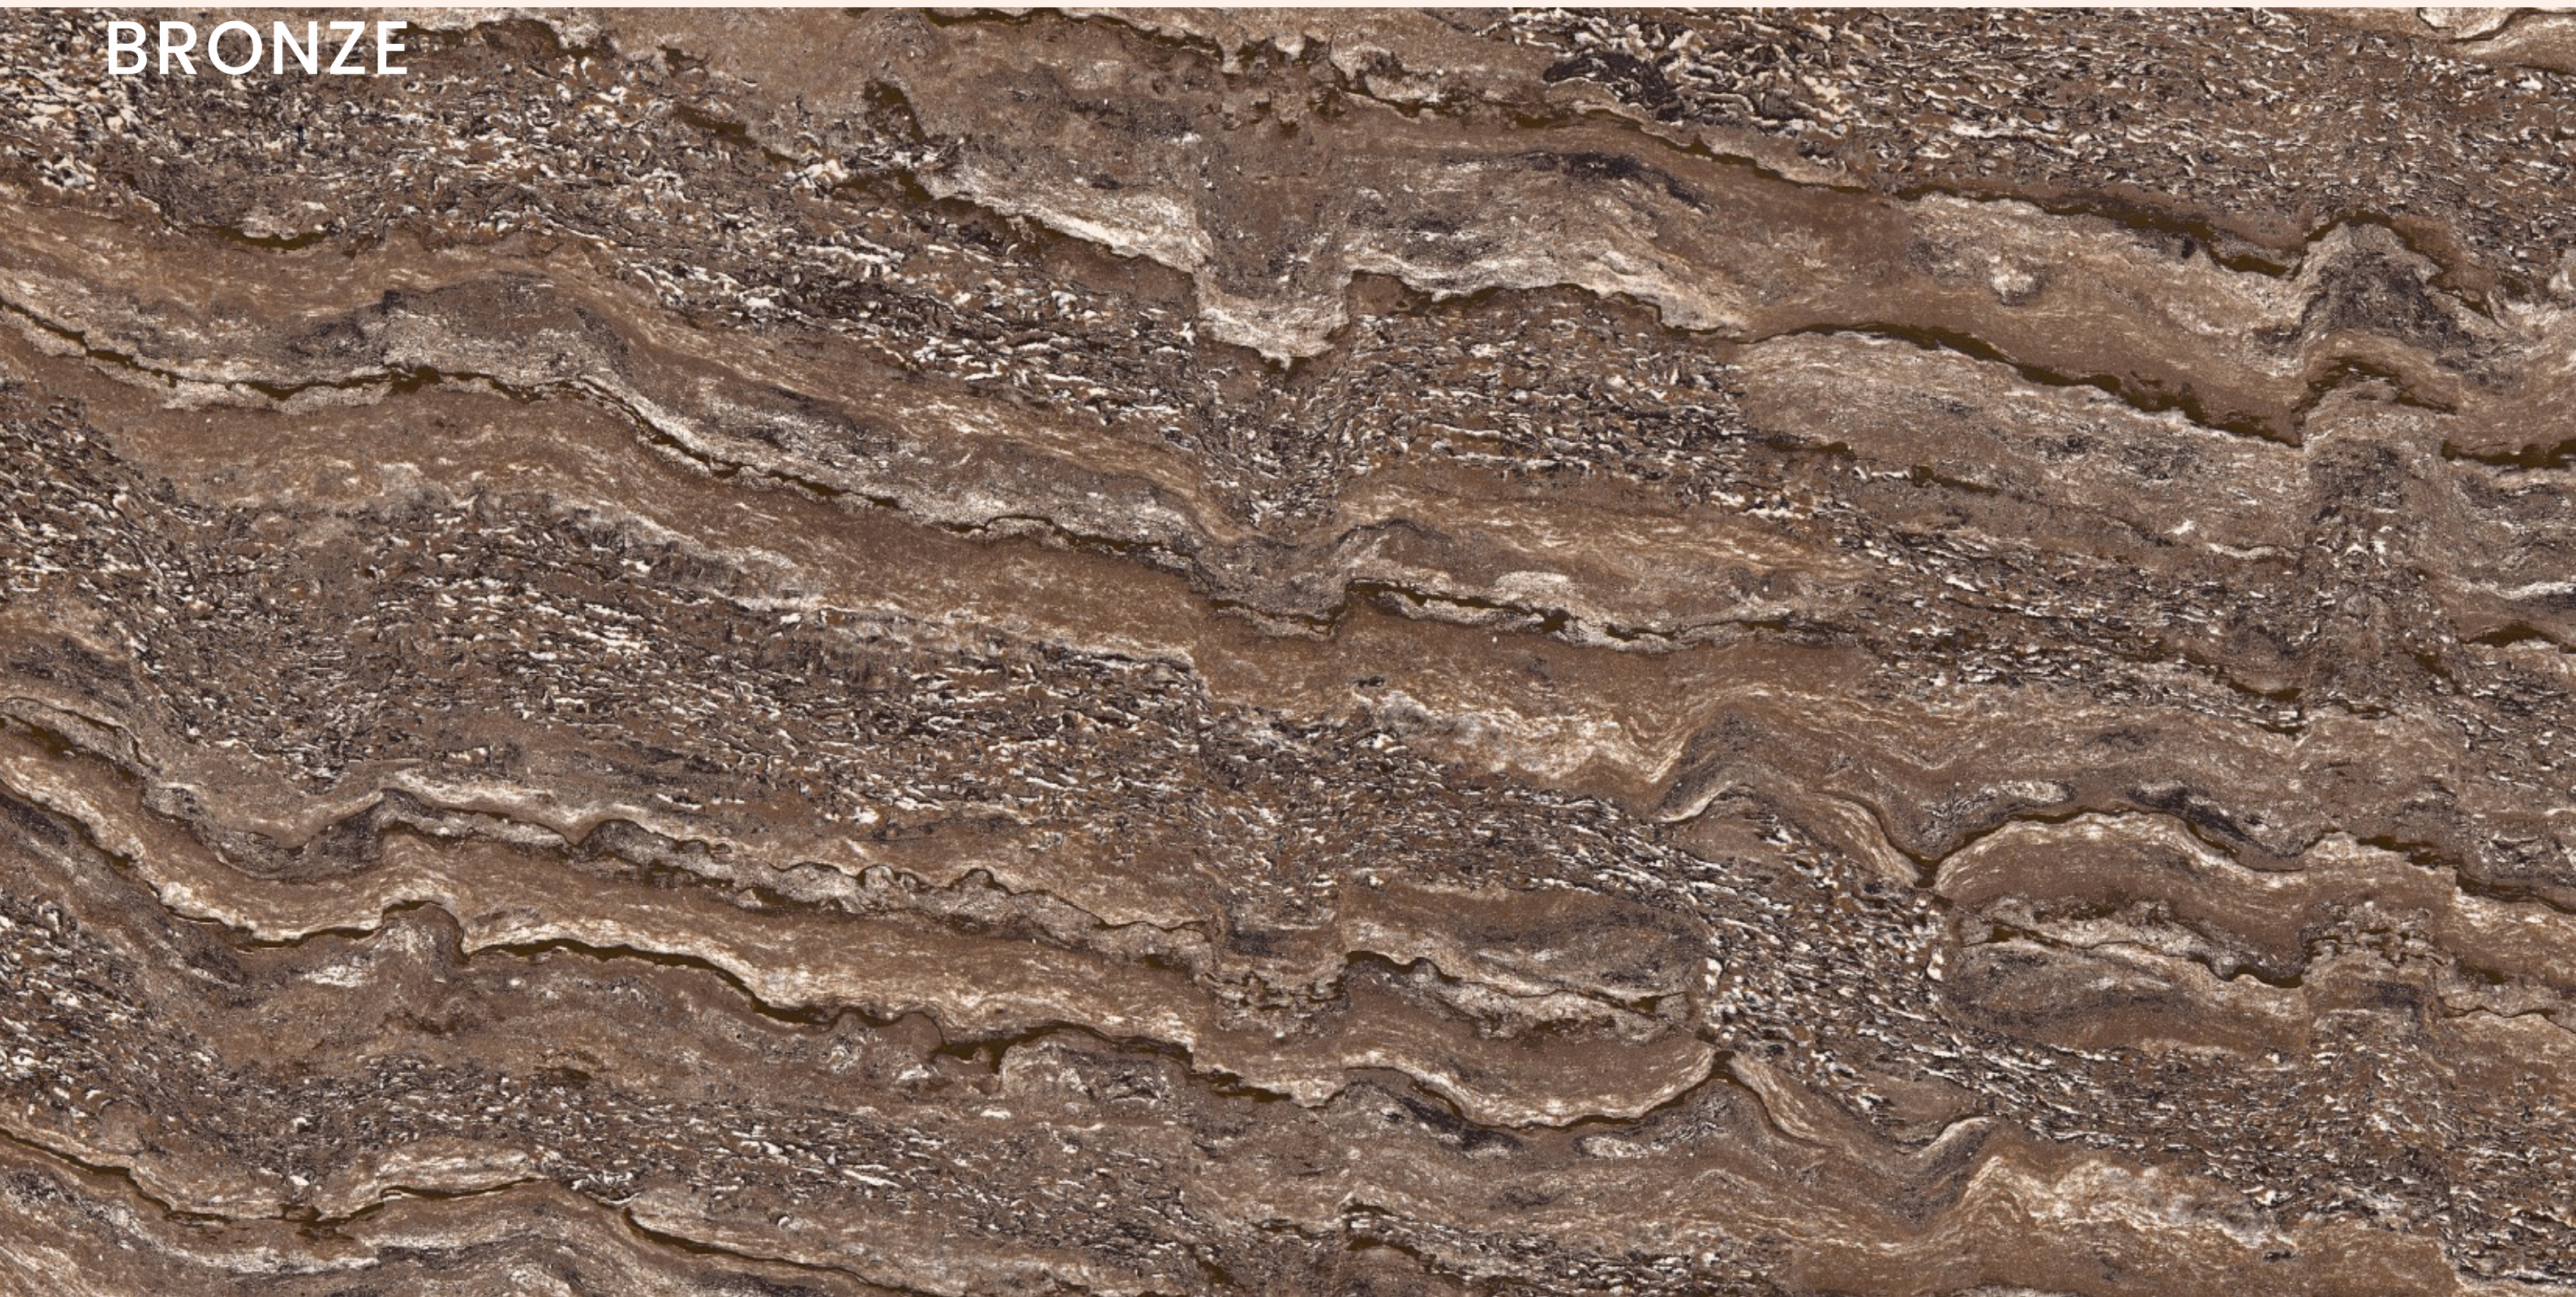

REAL STONE BLUE

REAL STONE
BRONZE

REAL STONE BRONZE

SIZE
600x
1200MM

Series
GLOSSY

Random
03

REAL STONE BRONZE

REAL STONE
STEEL