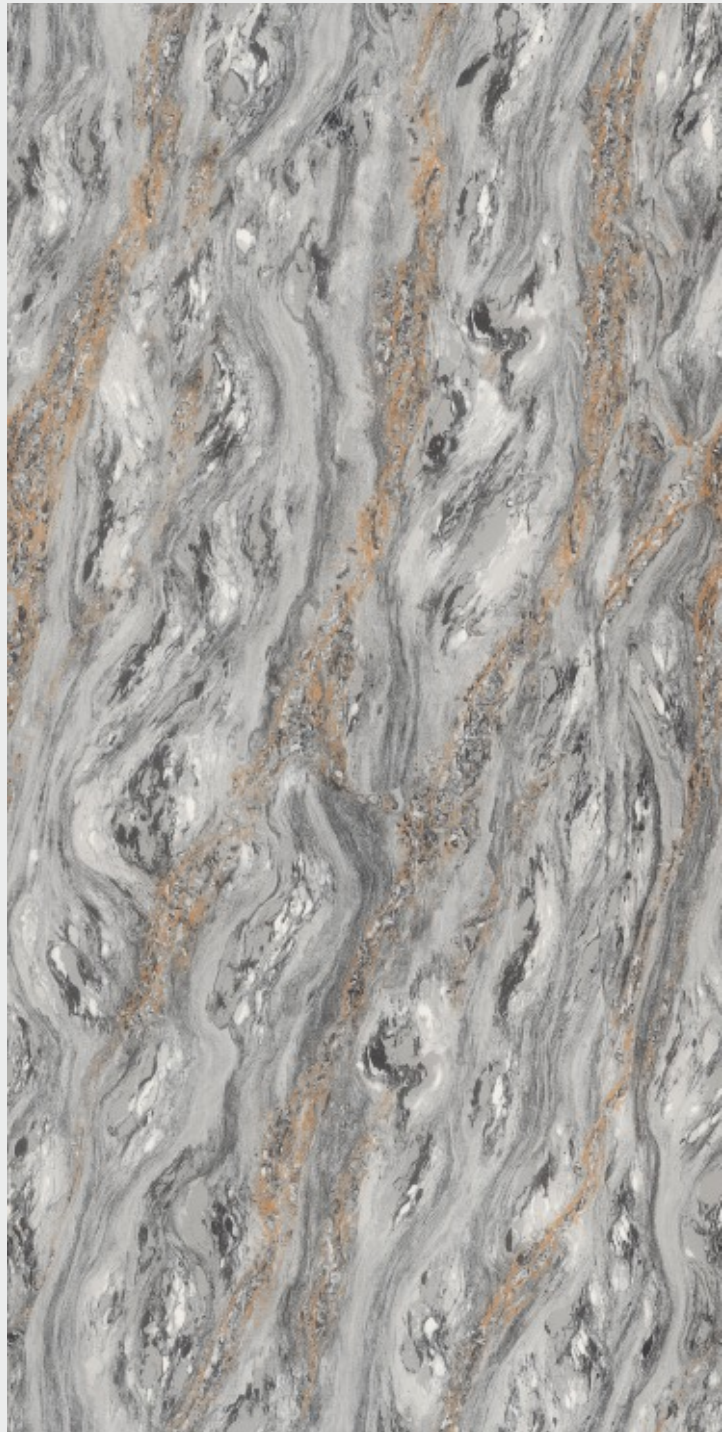

DRAGON SLATE

SIZE: 600x1200MM
Series: GLOSSY

Random: 01