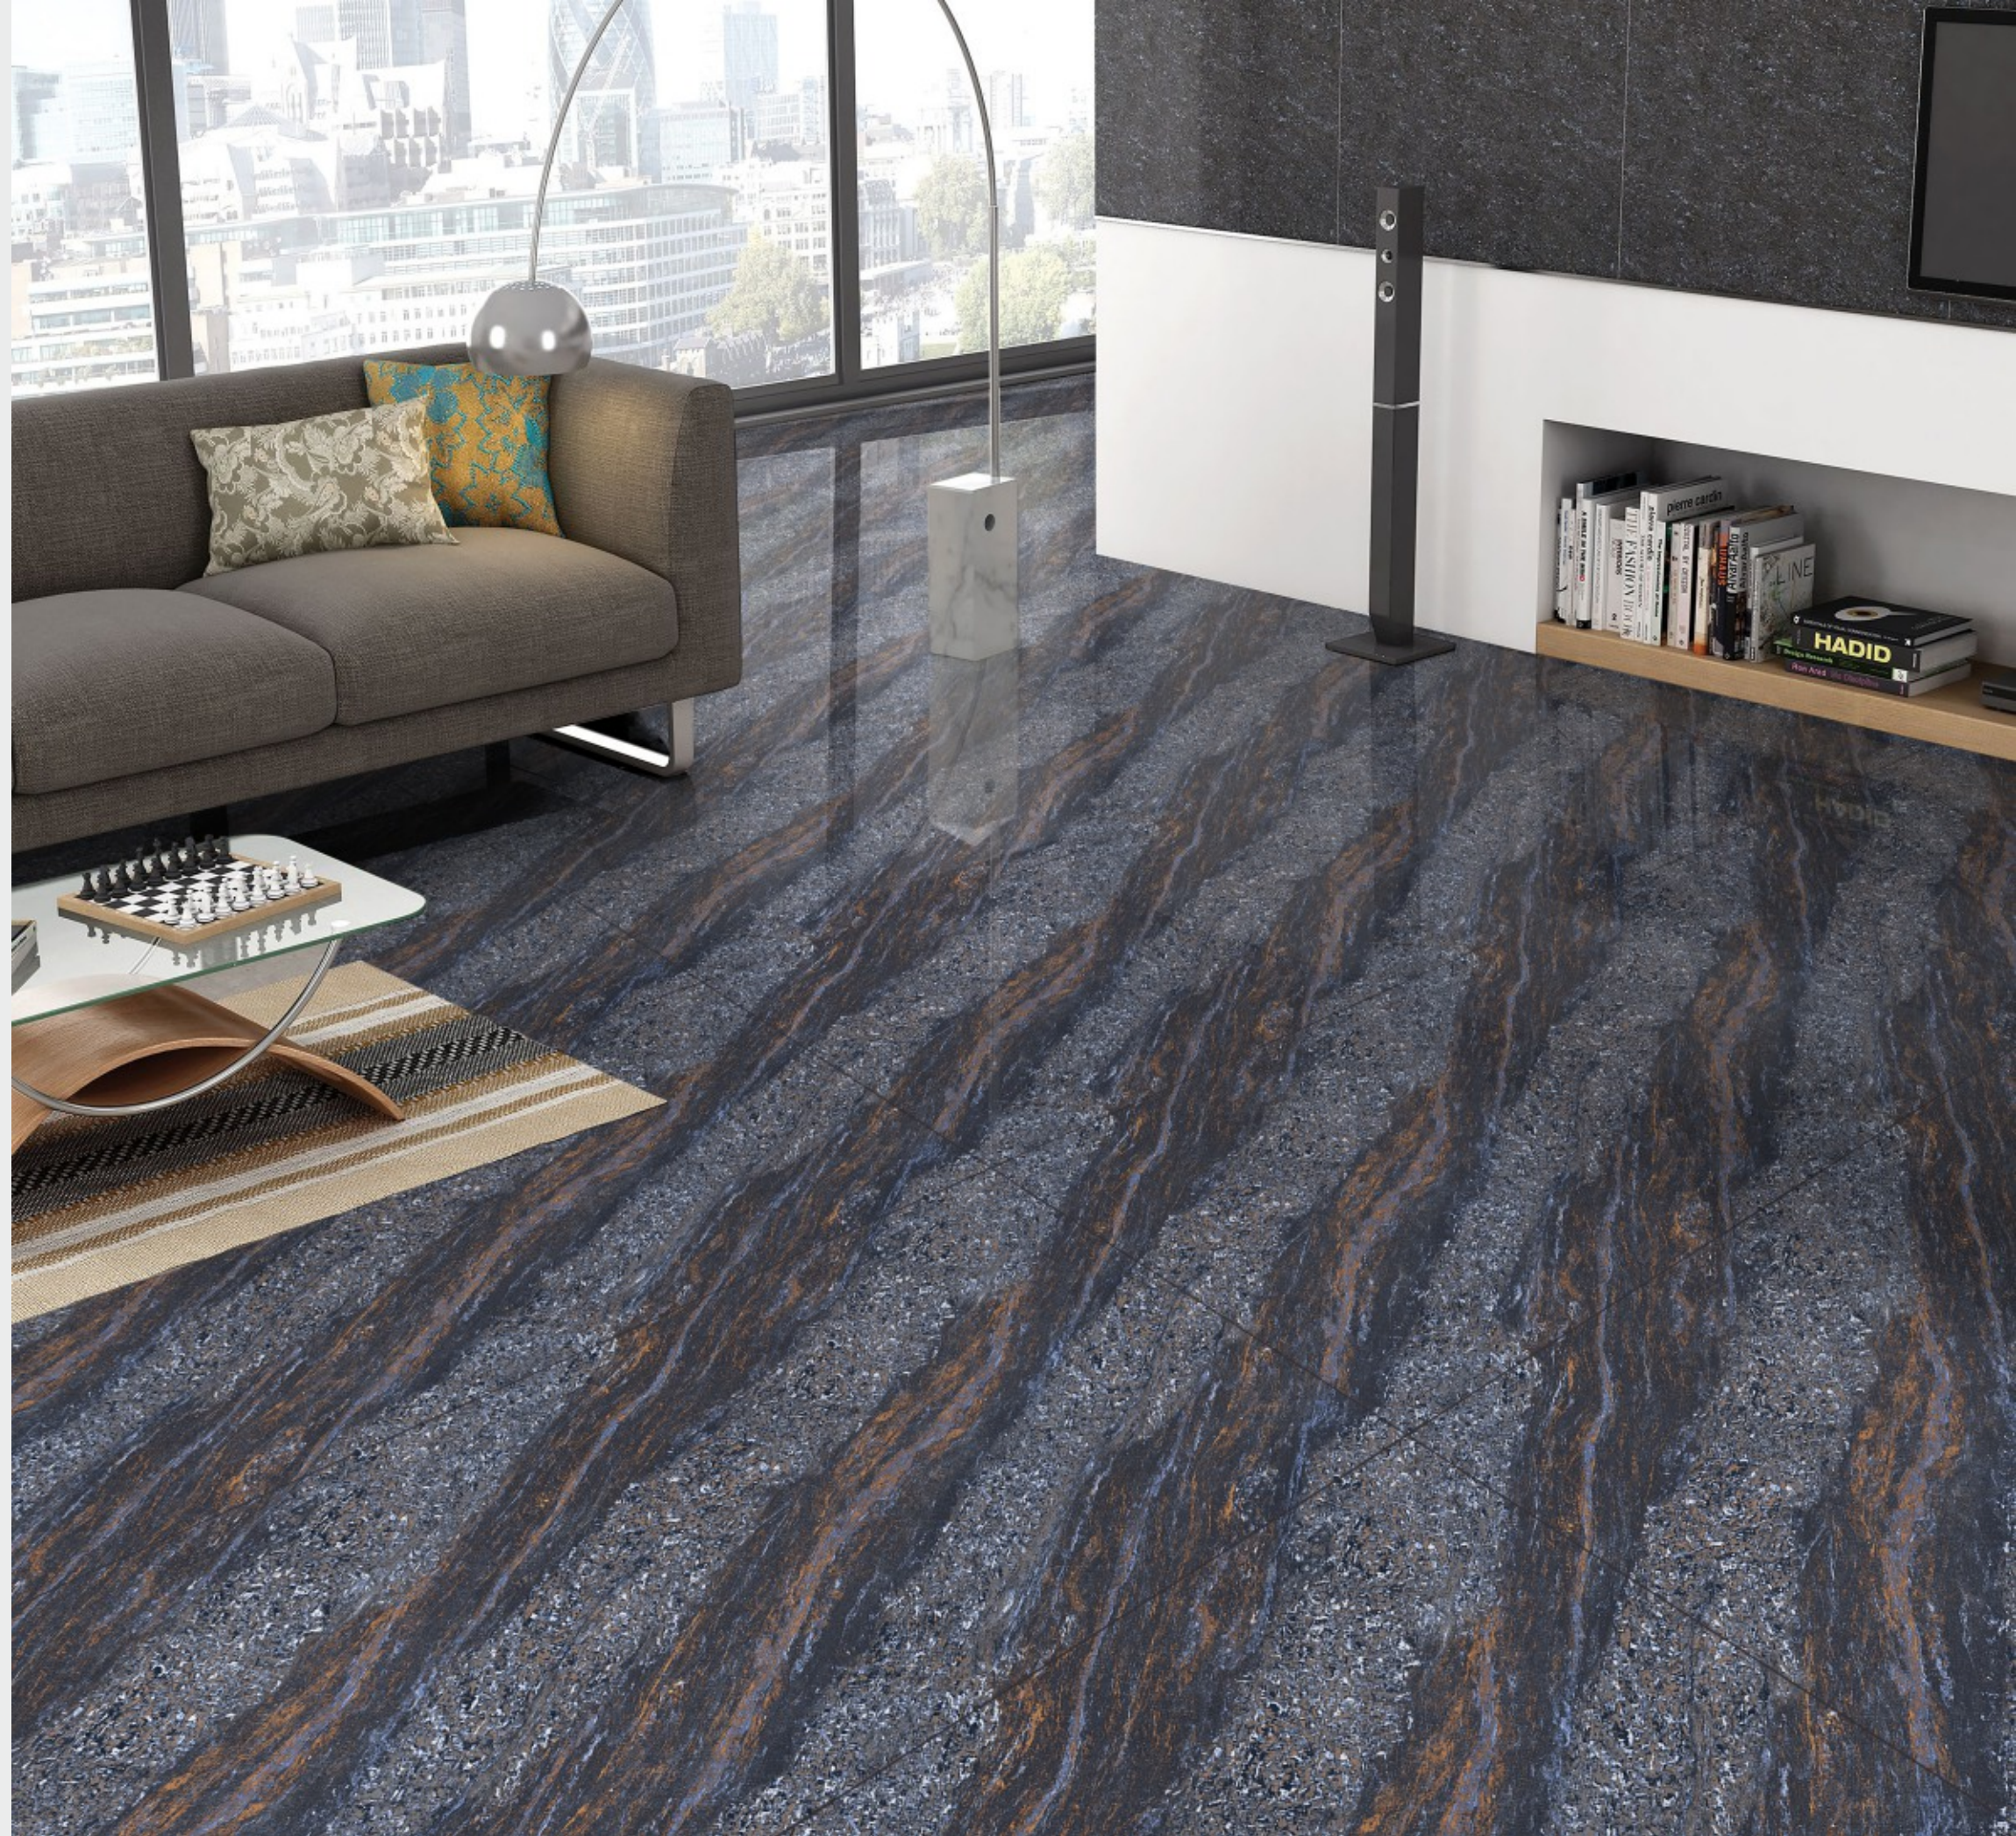

AMAZONE BLACK

SIZE: 600x1200MM

Series: GLOSSY

Random: 01