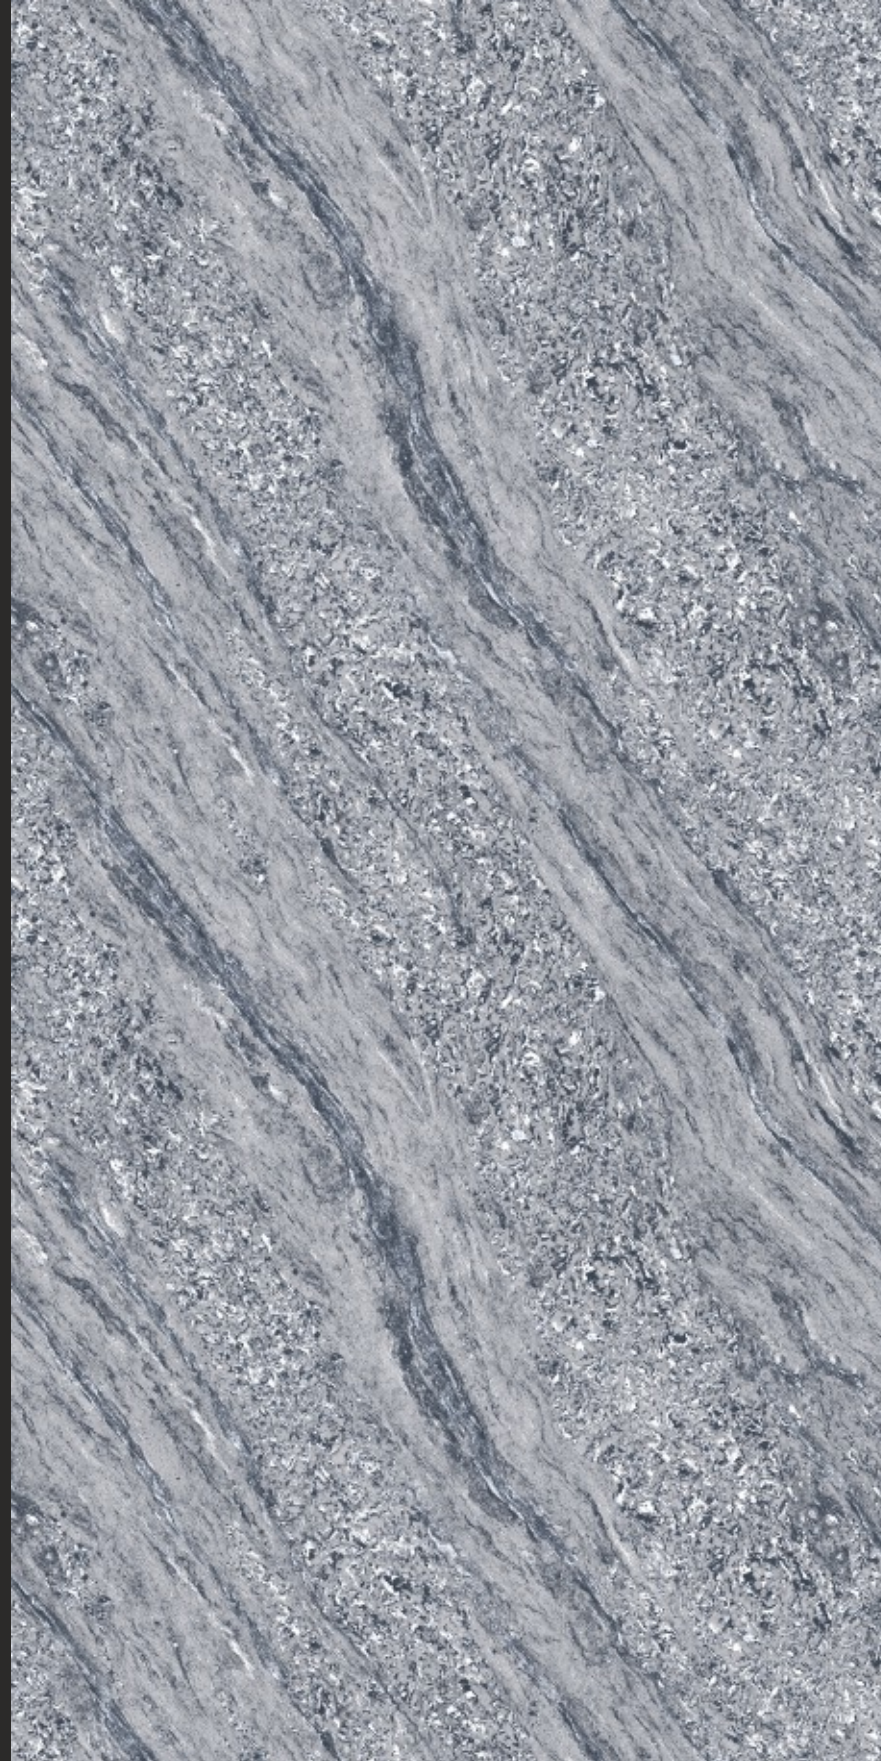

Application

BEDROOM

DINING ROOM

BATHROOM

LIVING ROOM

KITCHEN

IS 15622

CM/L- 7900116017

the soft colors and the textures of the surfaces