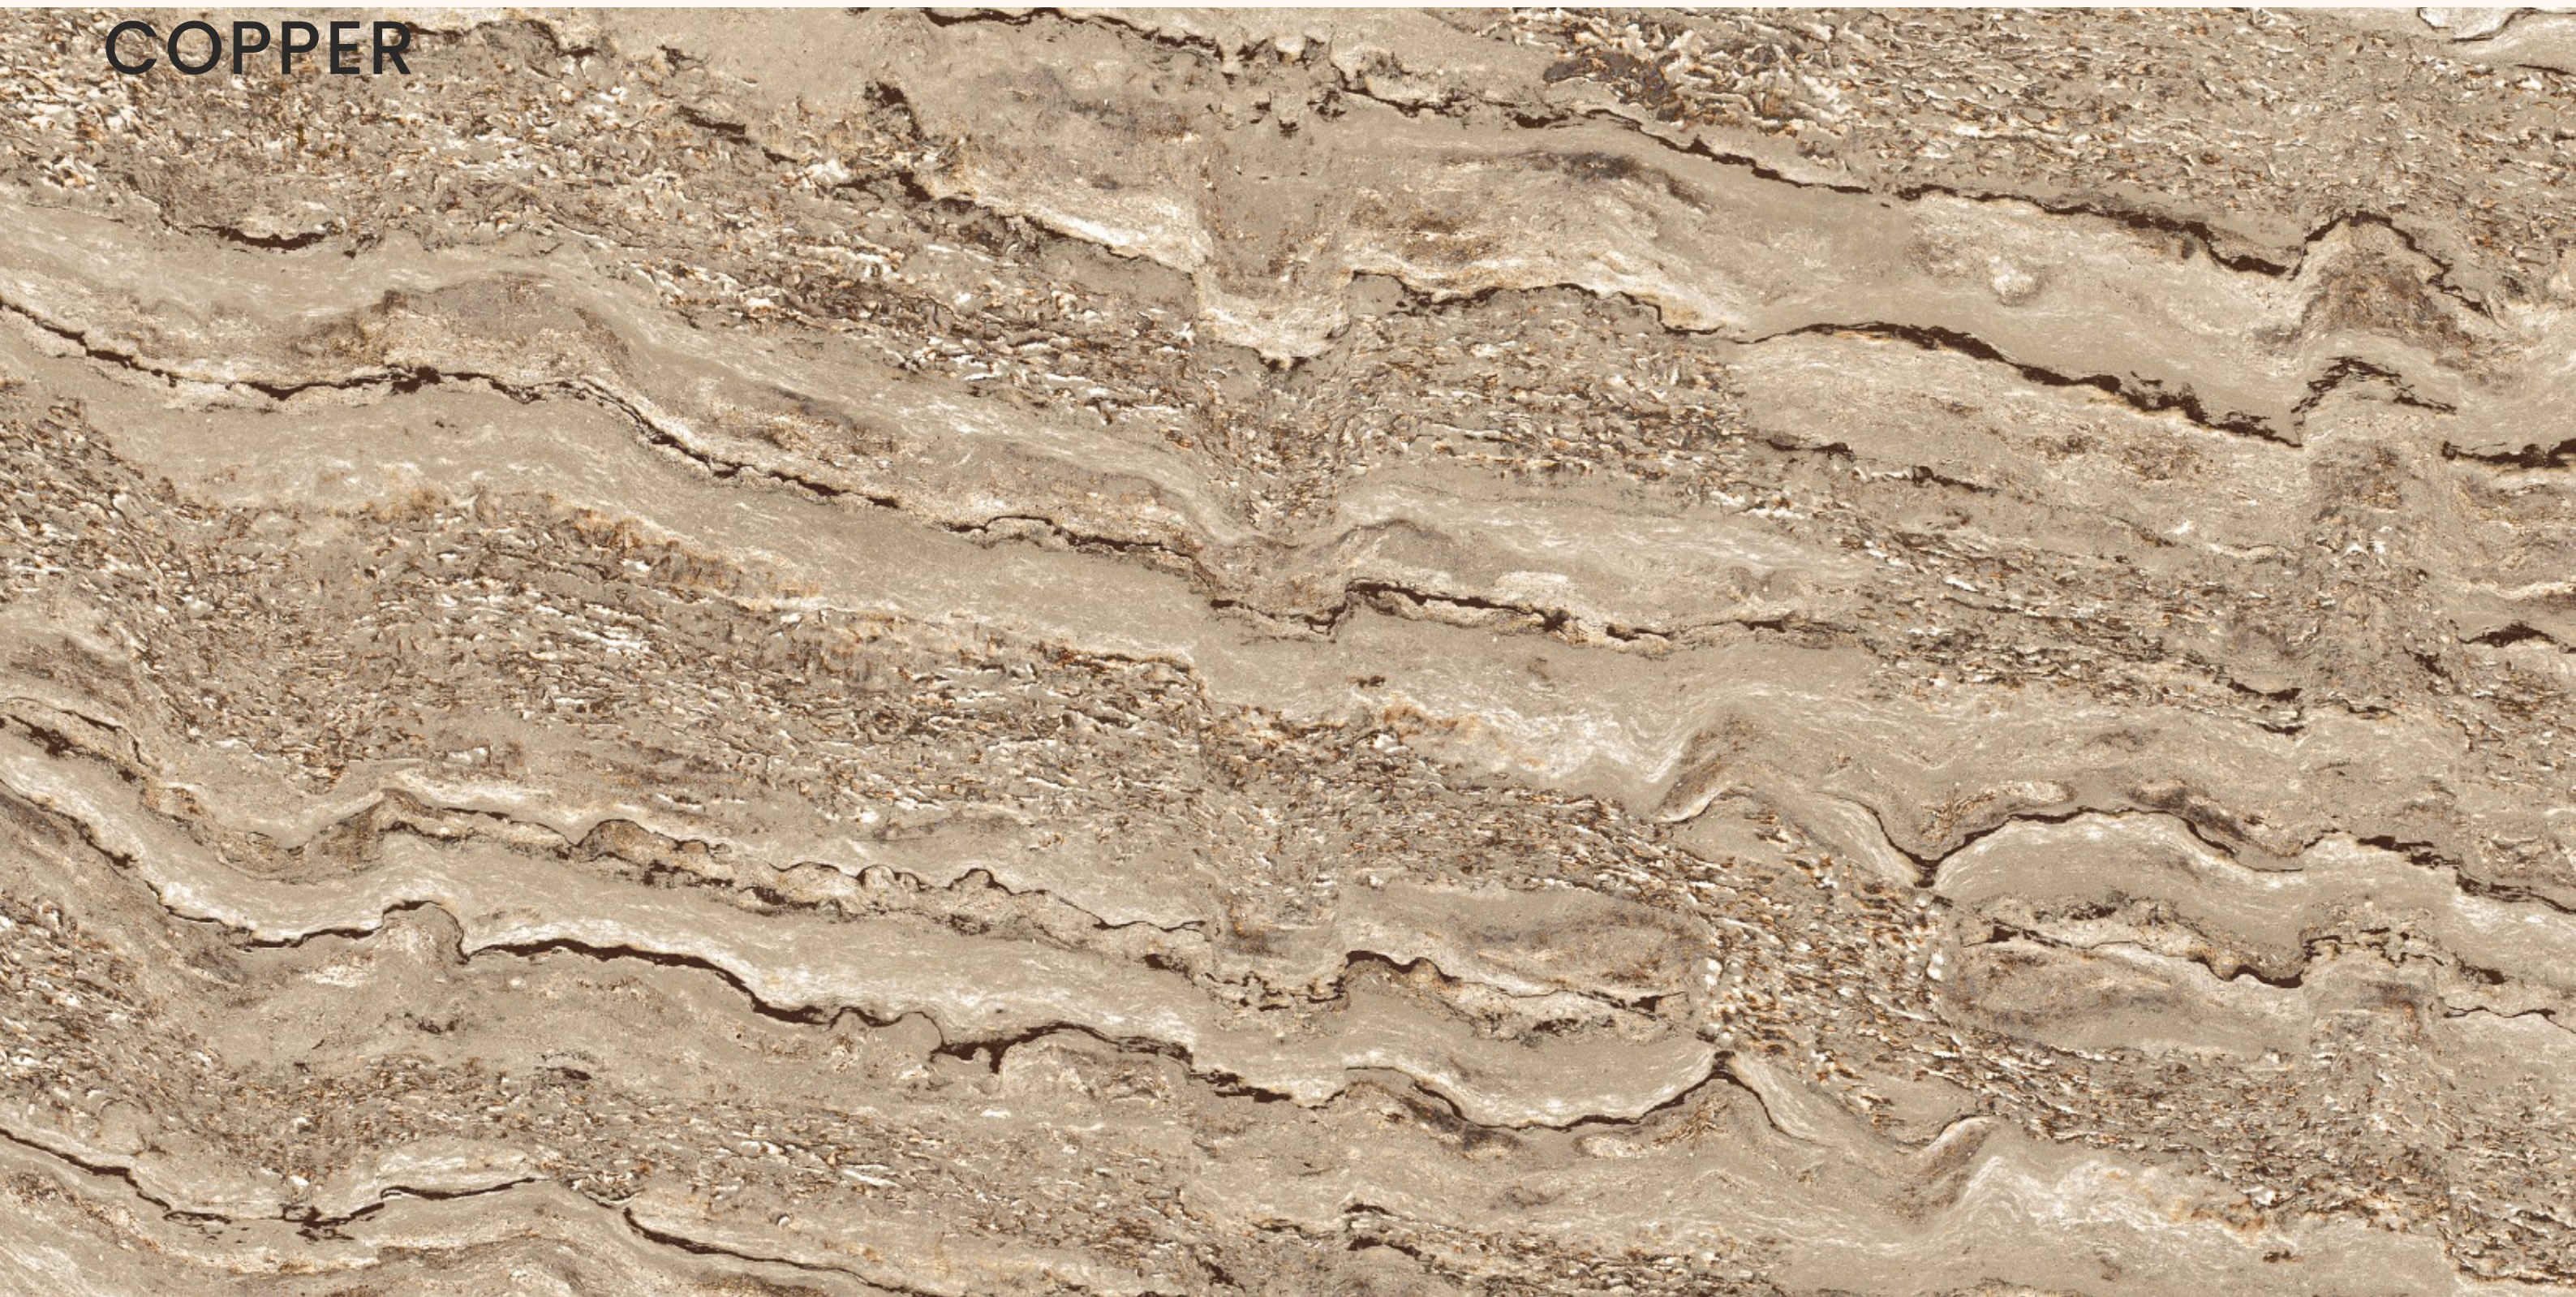

Series
GLOSSY

Random
03

REAL STONE CREMA

REAL STONE
COPPER

REAL STONE COPPER

SIZE
600x
1200MM

Series
GLOSSY

Random
03