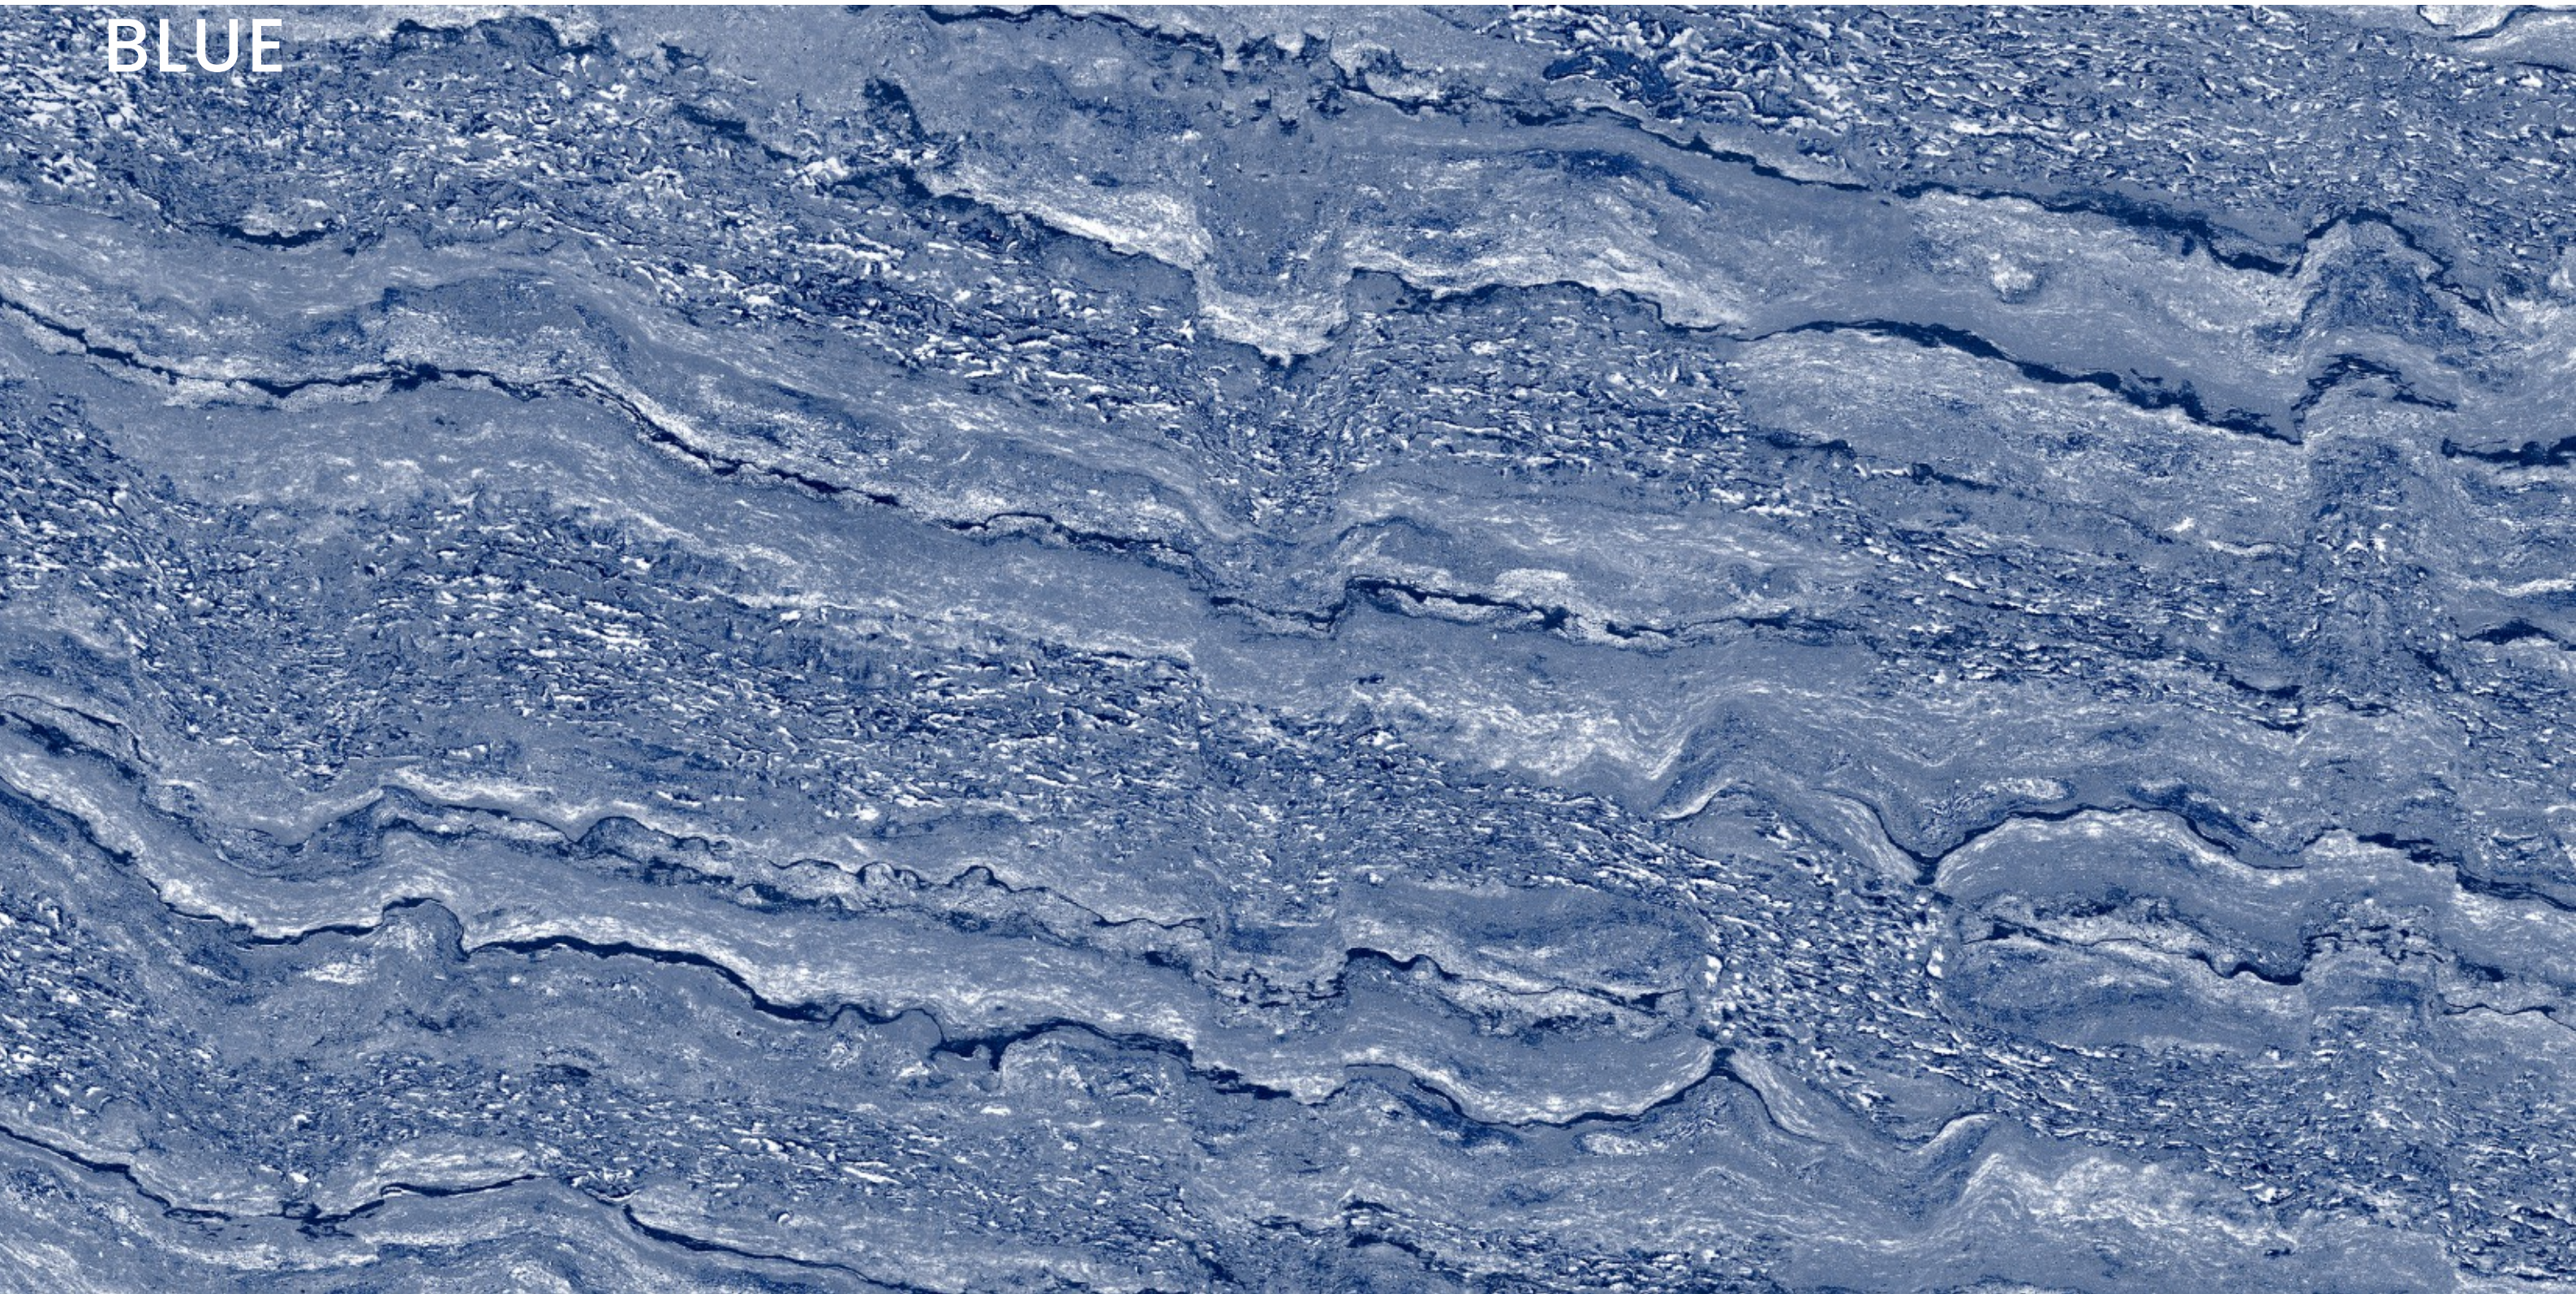

REAL STONE

BLUE