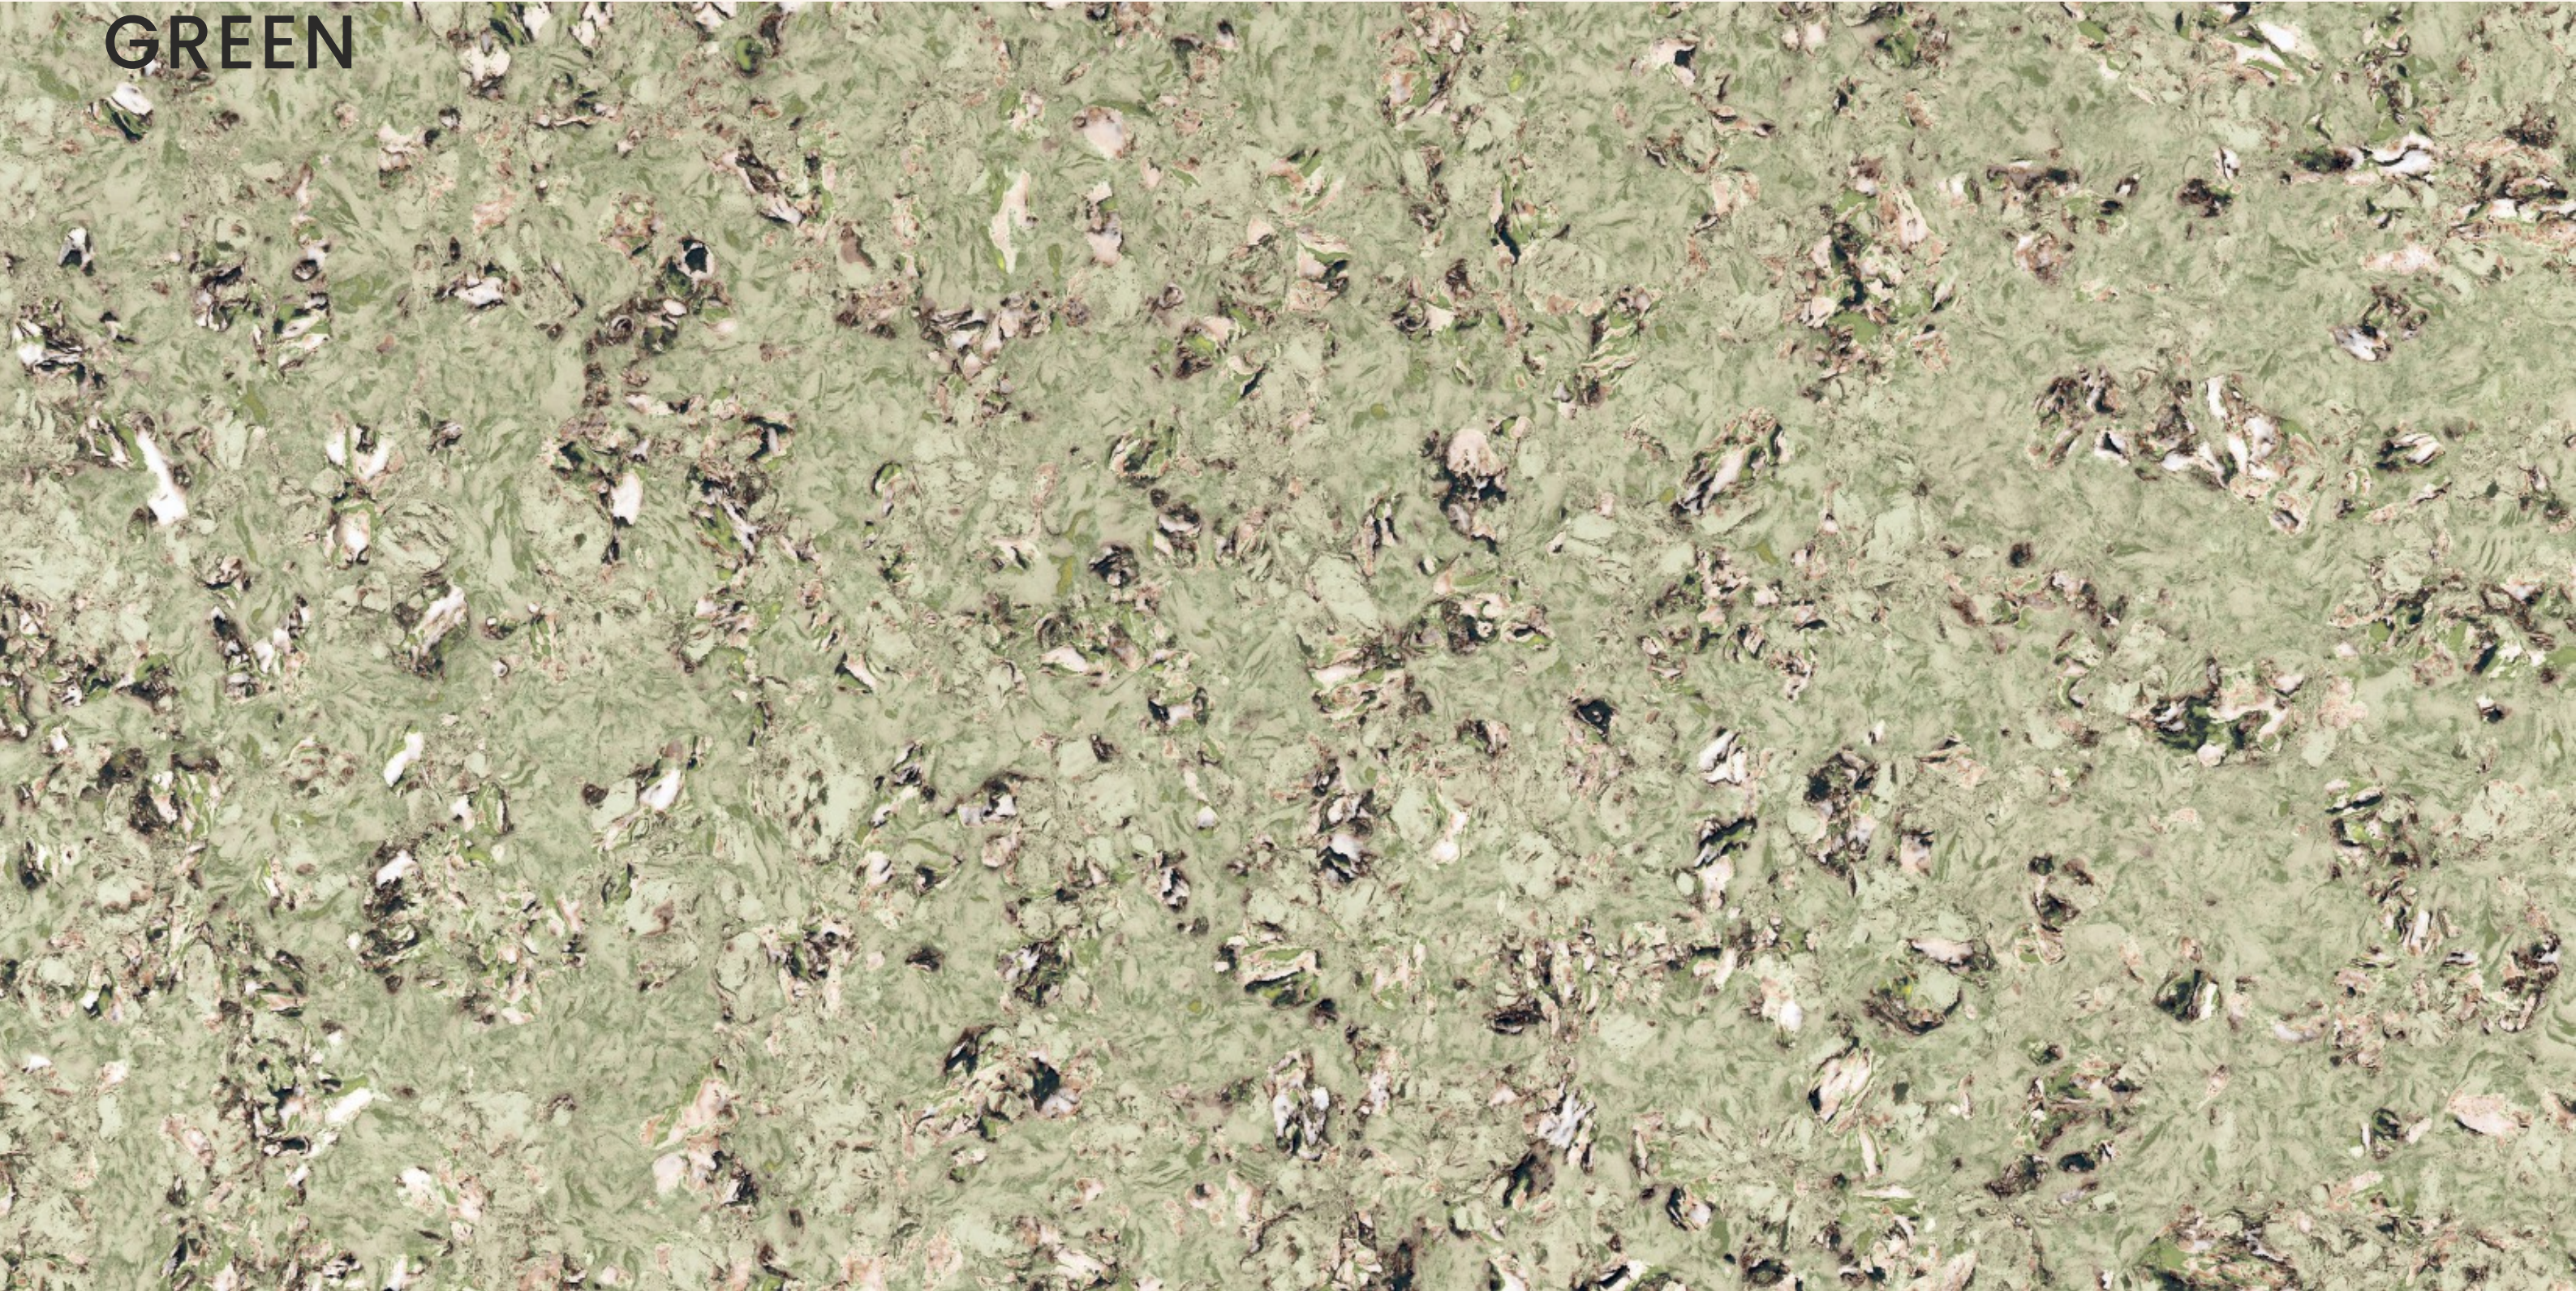

GALAXY MELODY
BRONZE

GALAXY MELODY BRONZE

SIZE
600x
1200MM

Series
GLOSSY

Random
03

GALAXY MELODY BRONZE

**GALAXY MELODY
GREEN**

GALAXY MELODY GREEN