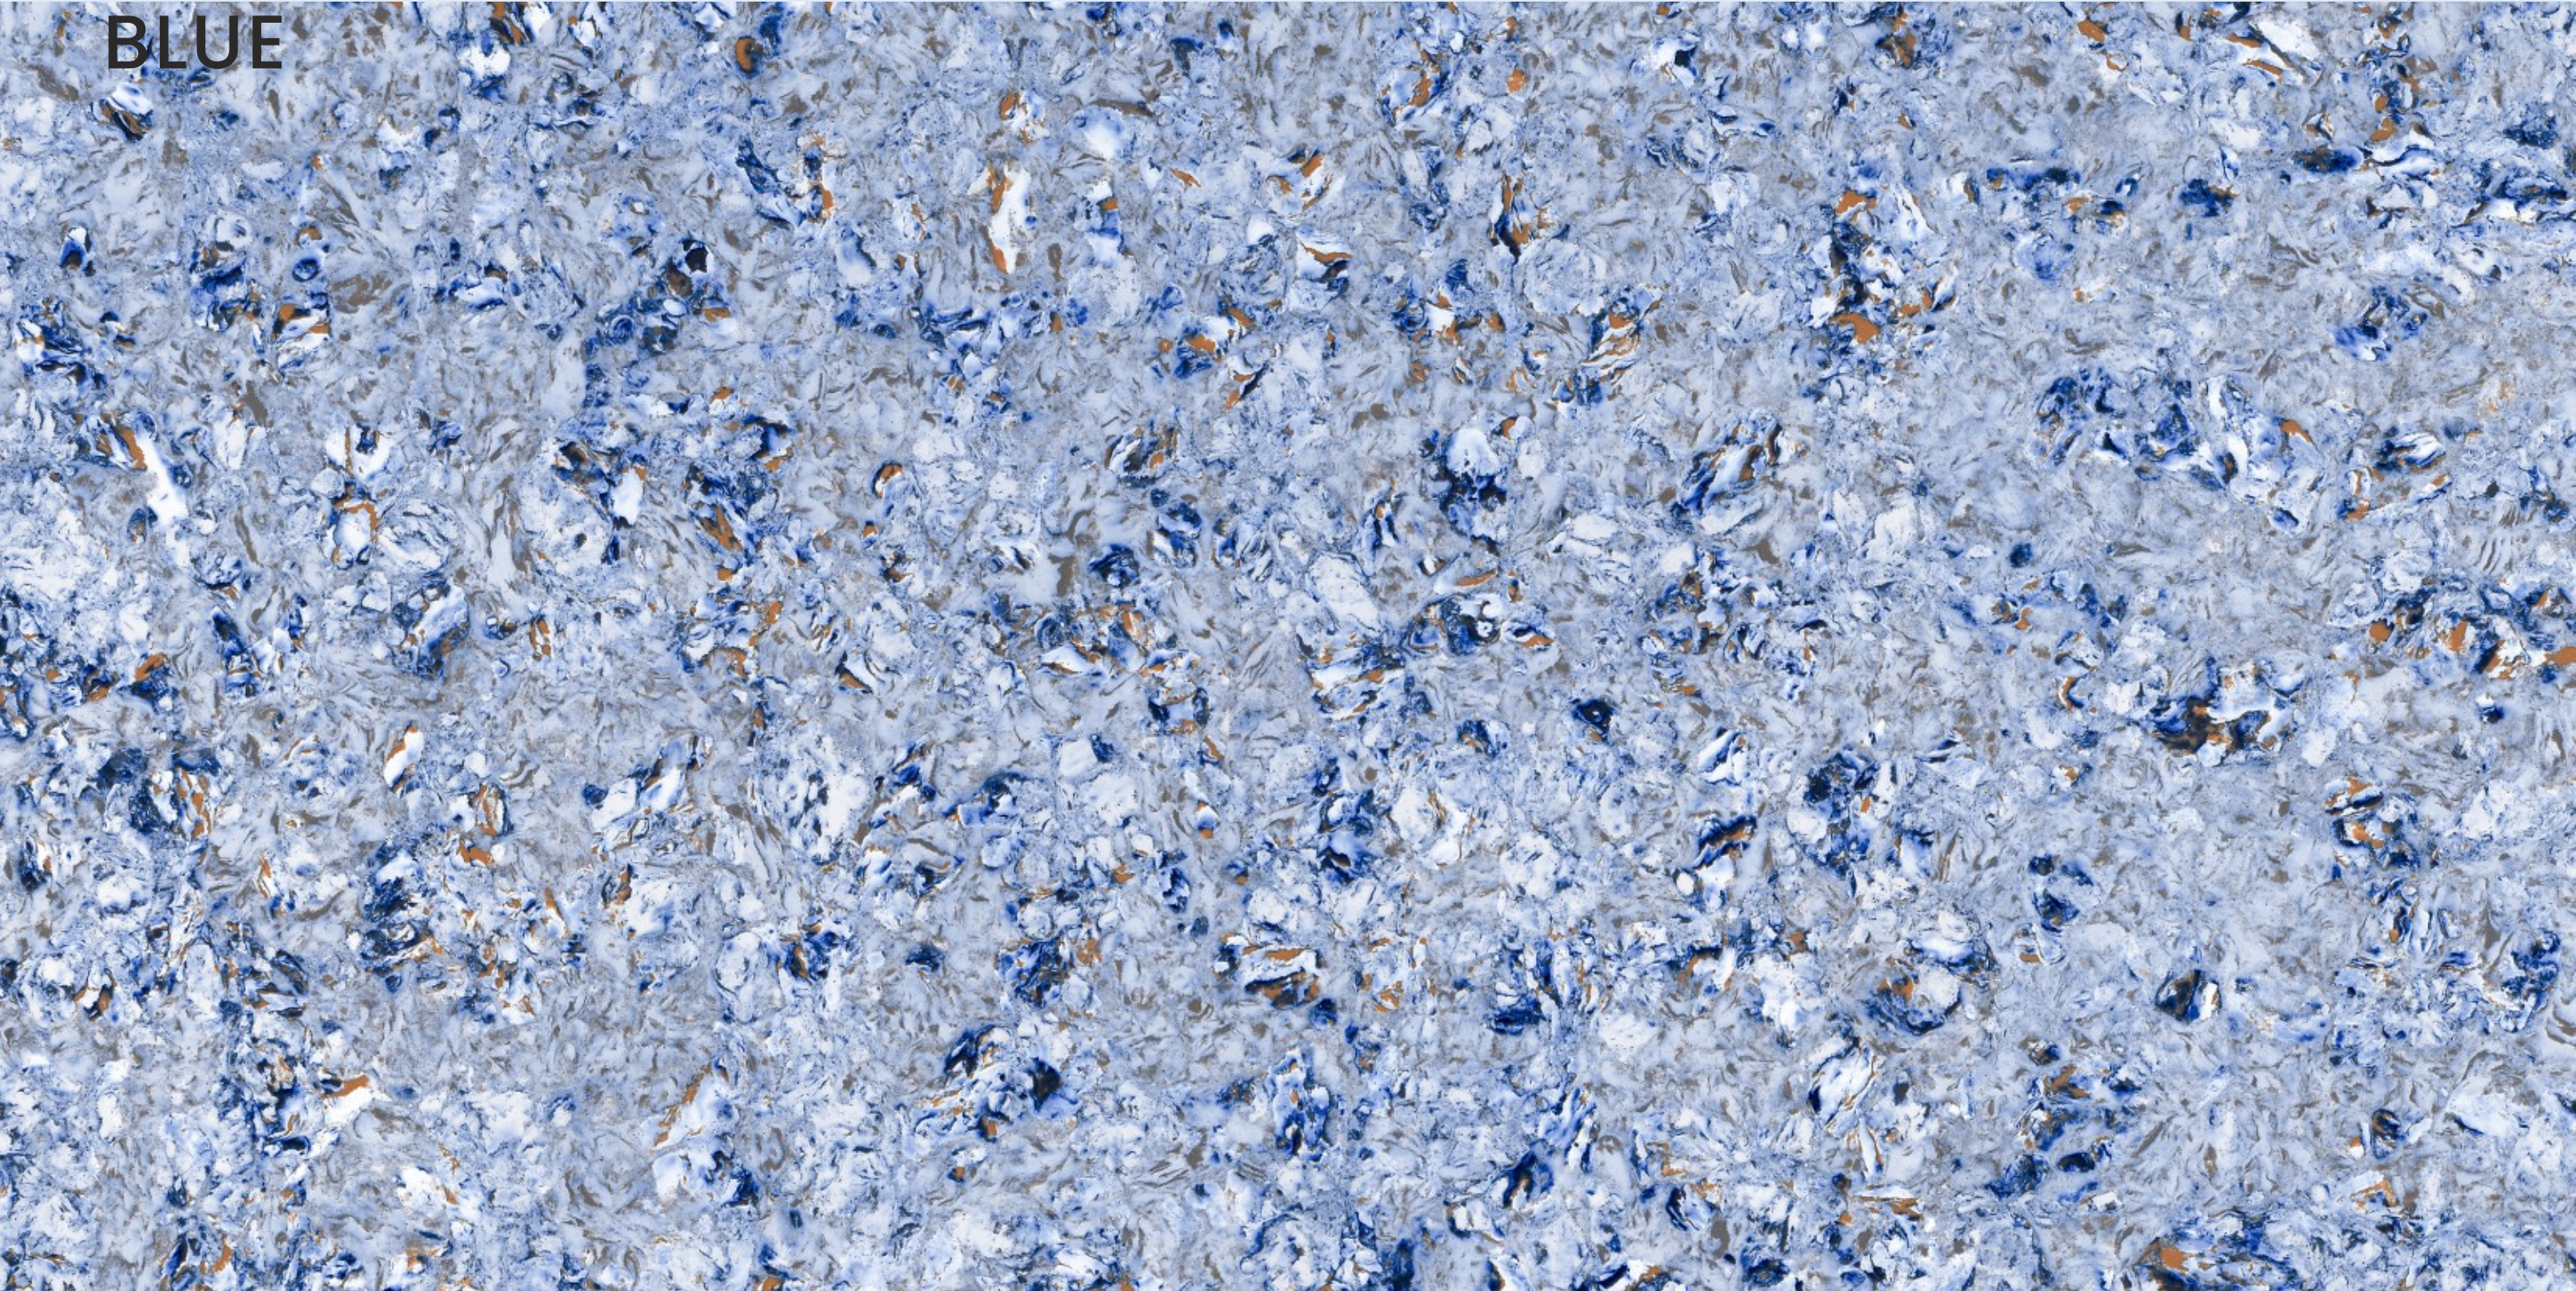

GALAXY MELODY

BLUE