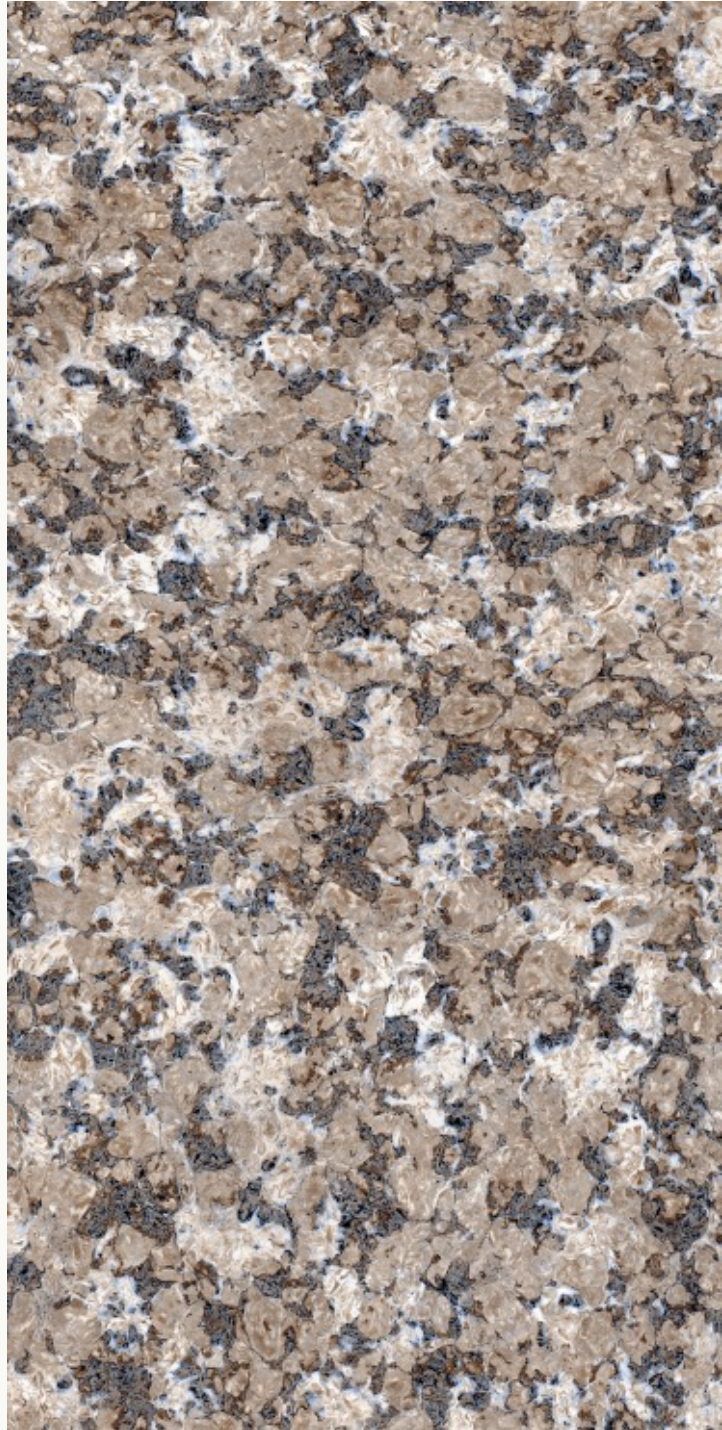

RUMBLE FLURRY

SIZE
600x
1200MM

Series
GLOSSY

Random
03