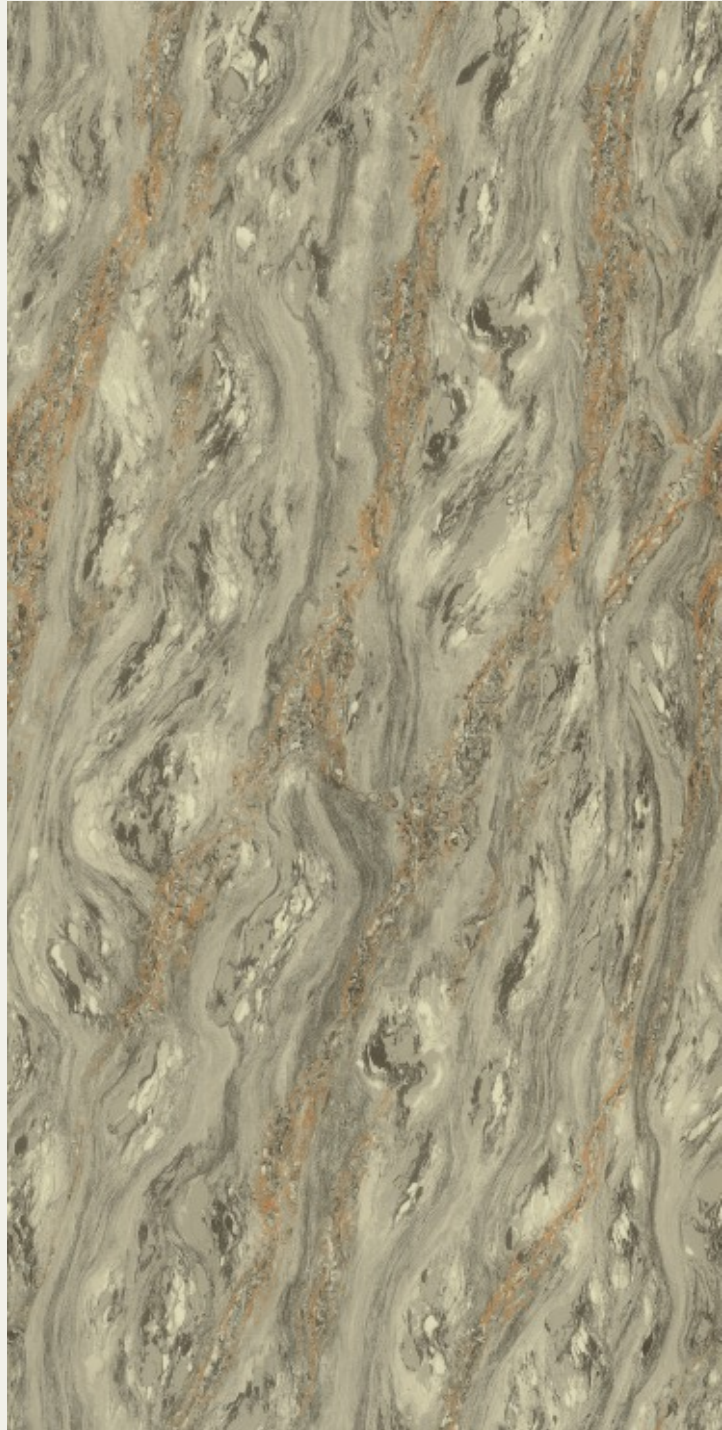

Series: GLOSSY

Random: 01

**DRAGON
JASPER**

DRAGON JASPER

SIZE: 600x1200MM

Series: GLOSSY

Random: 01

**DRAGON
SLATE**