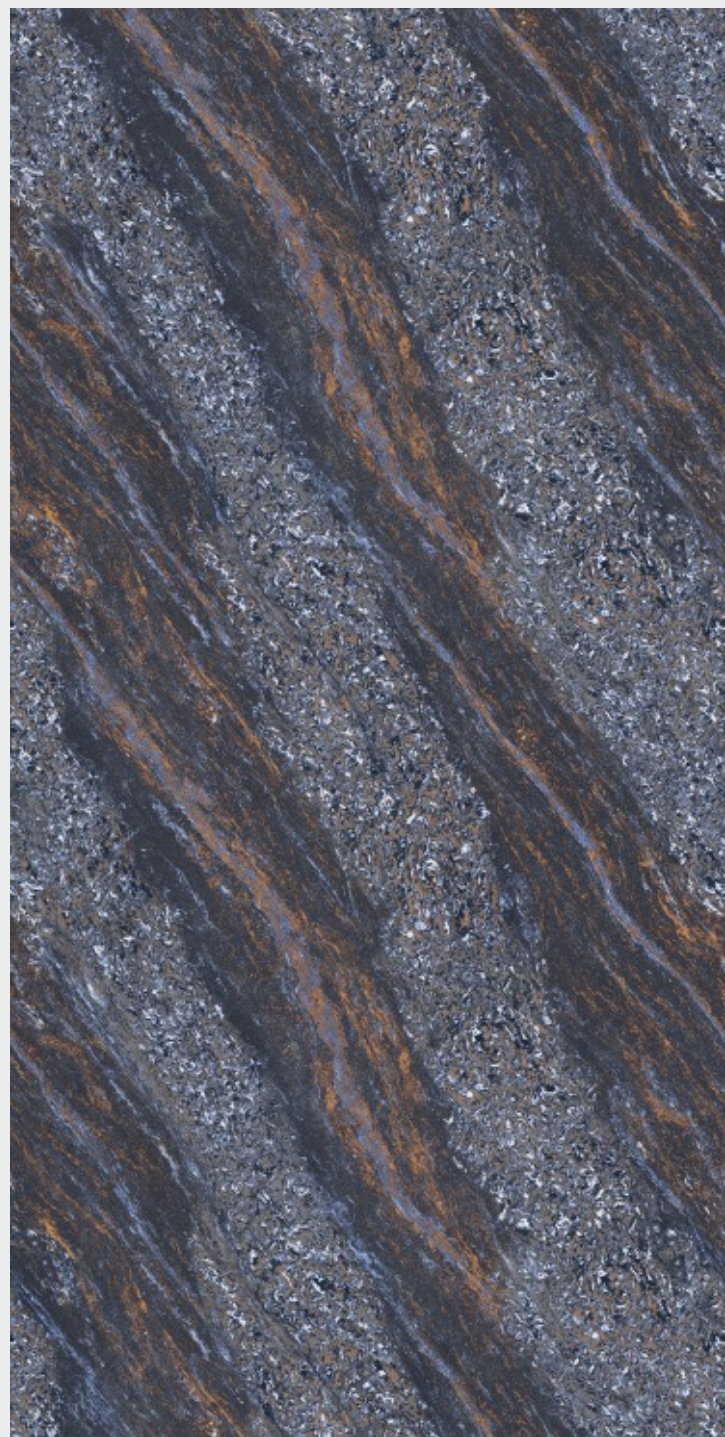

AMAZONE BLACK

SIZE: 600x1200MM

Series: GLOSSY

Random: 01