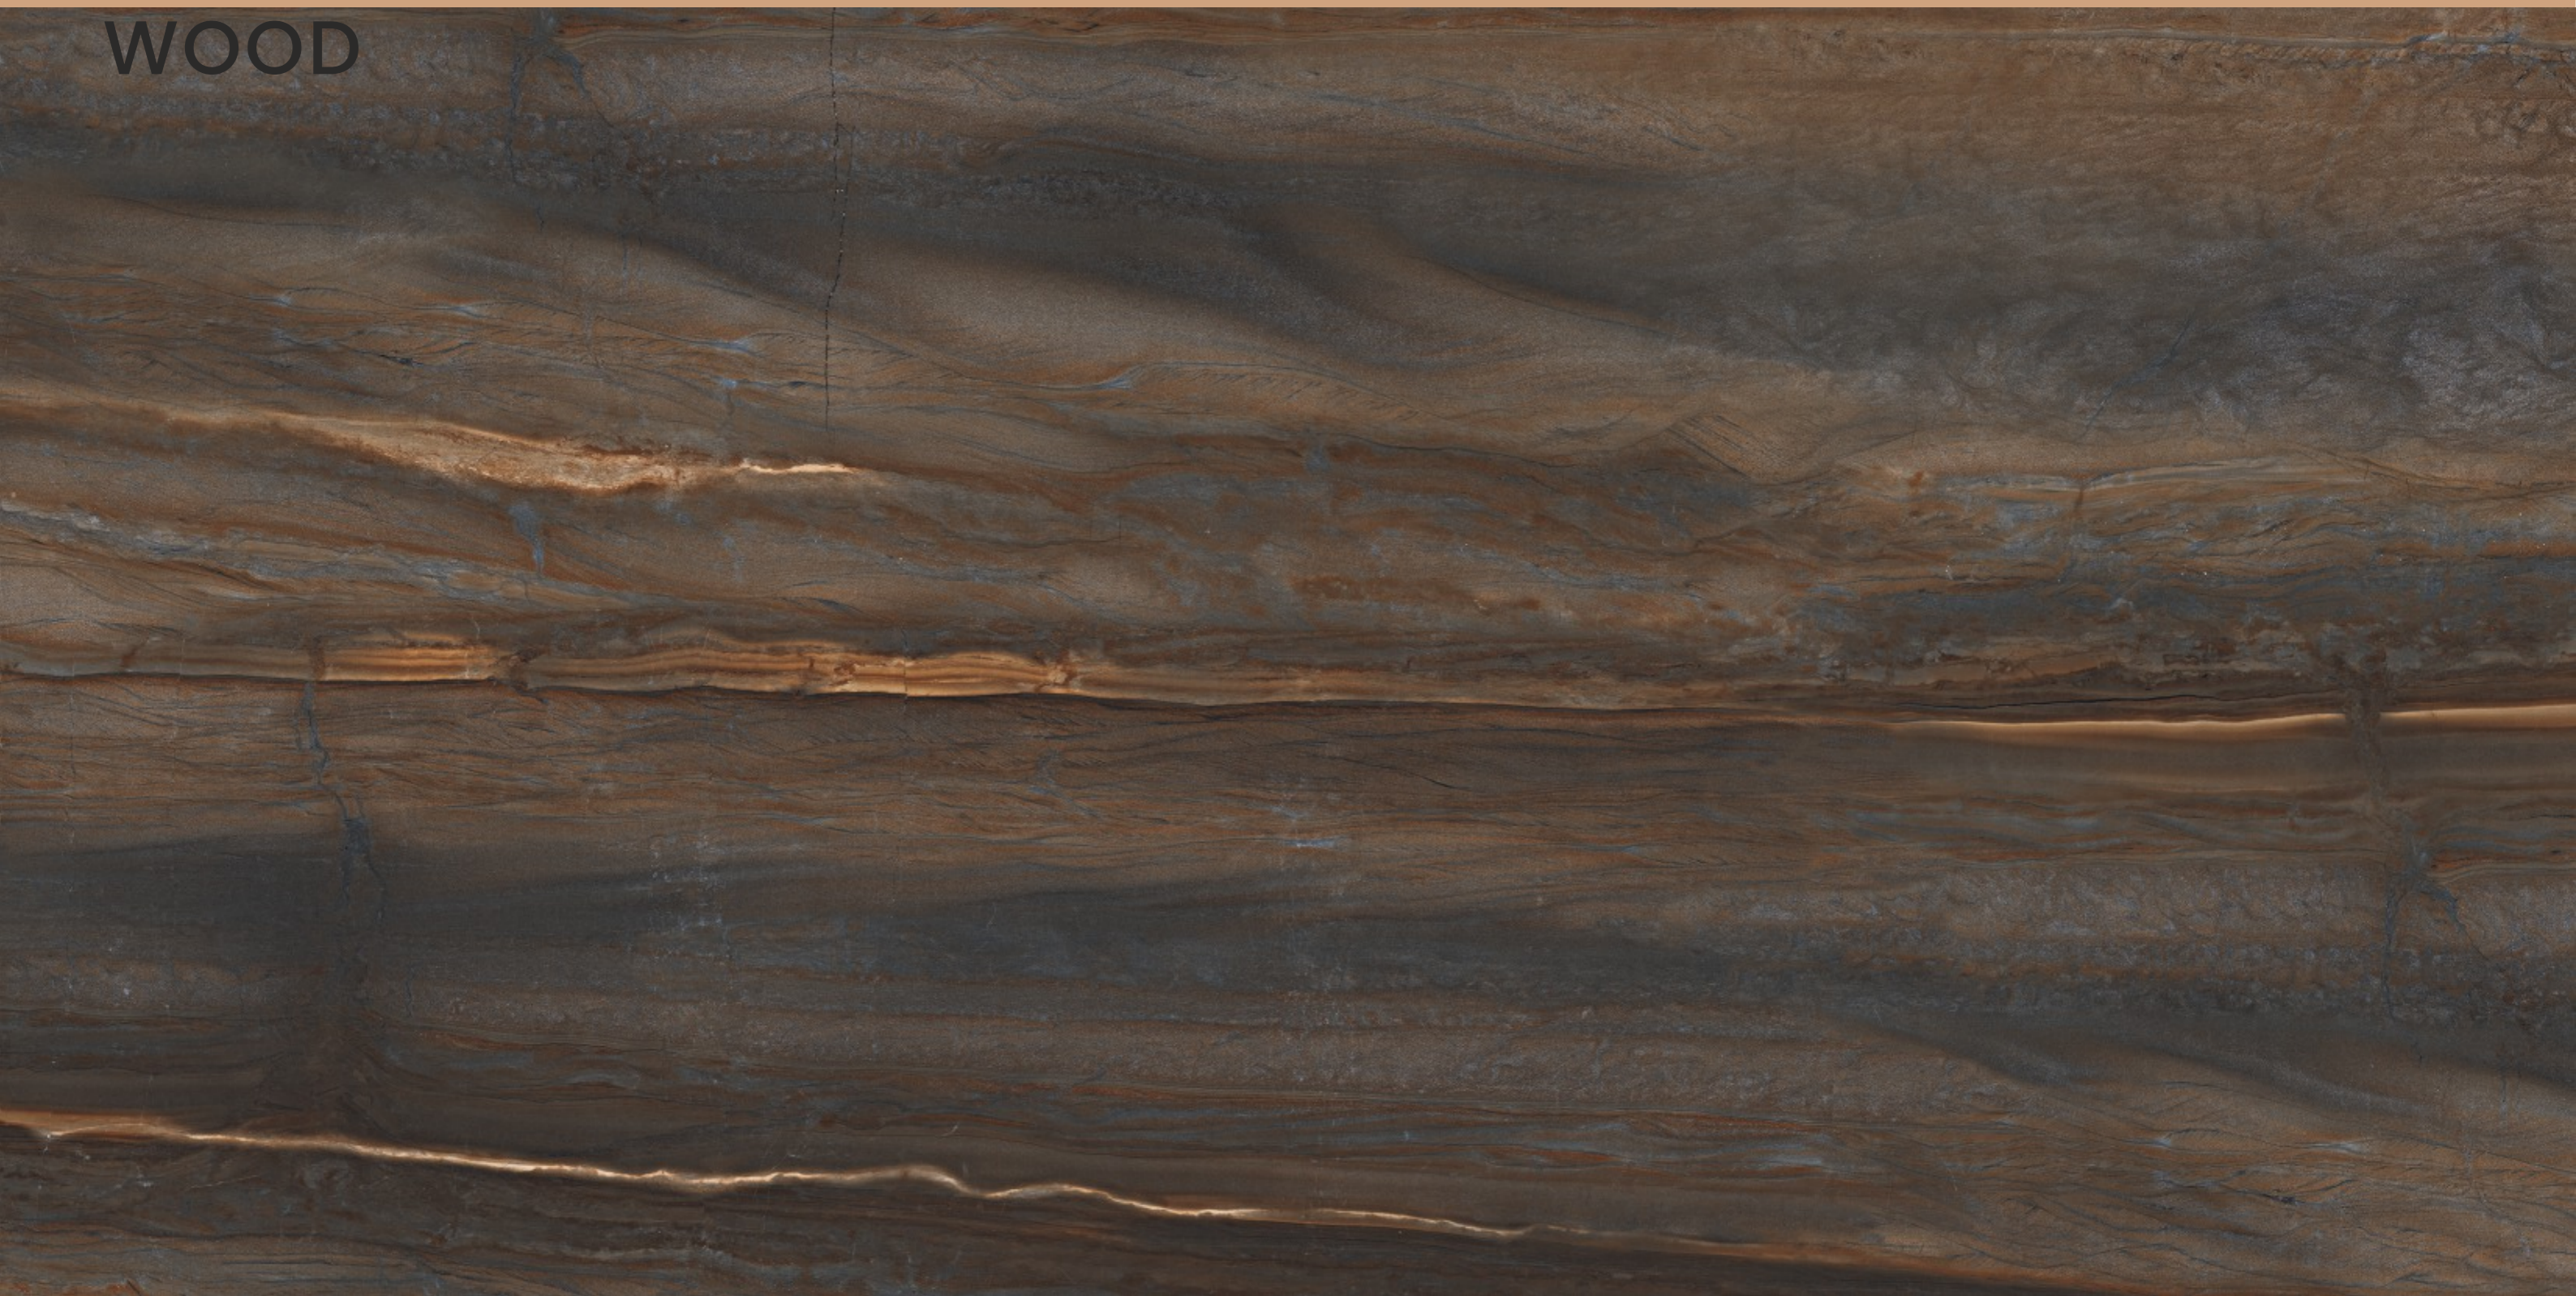

SIZE
600x
1200MM

Series
WOOD

Random
05

FOREST IVORY

LEGNO
WOOD

LEGNO WOOD

SIZE
600x
1200MM

Series
WOOD