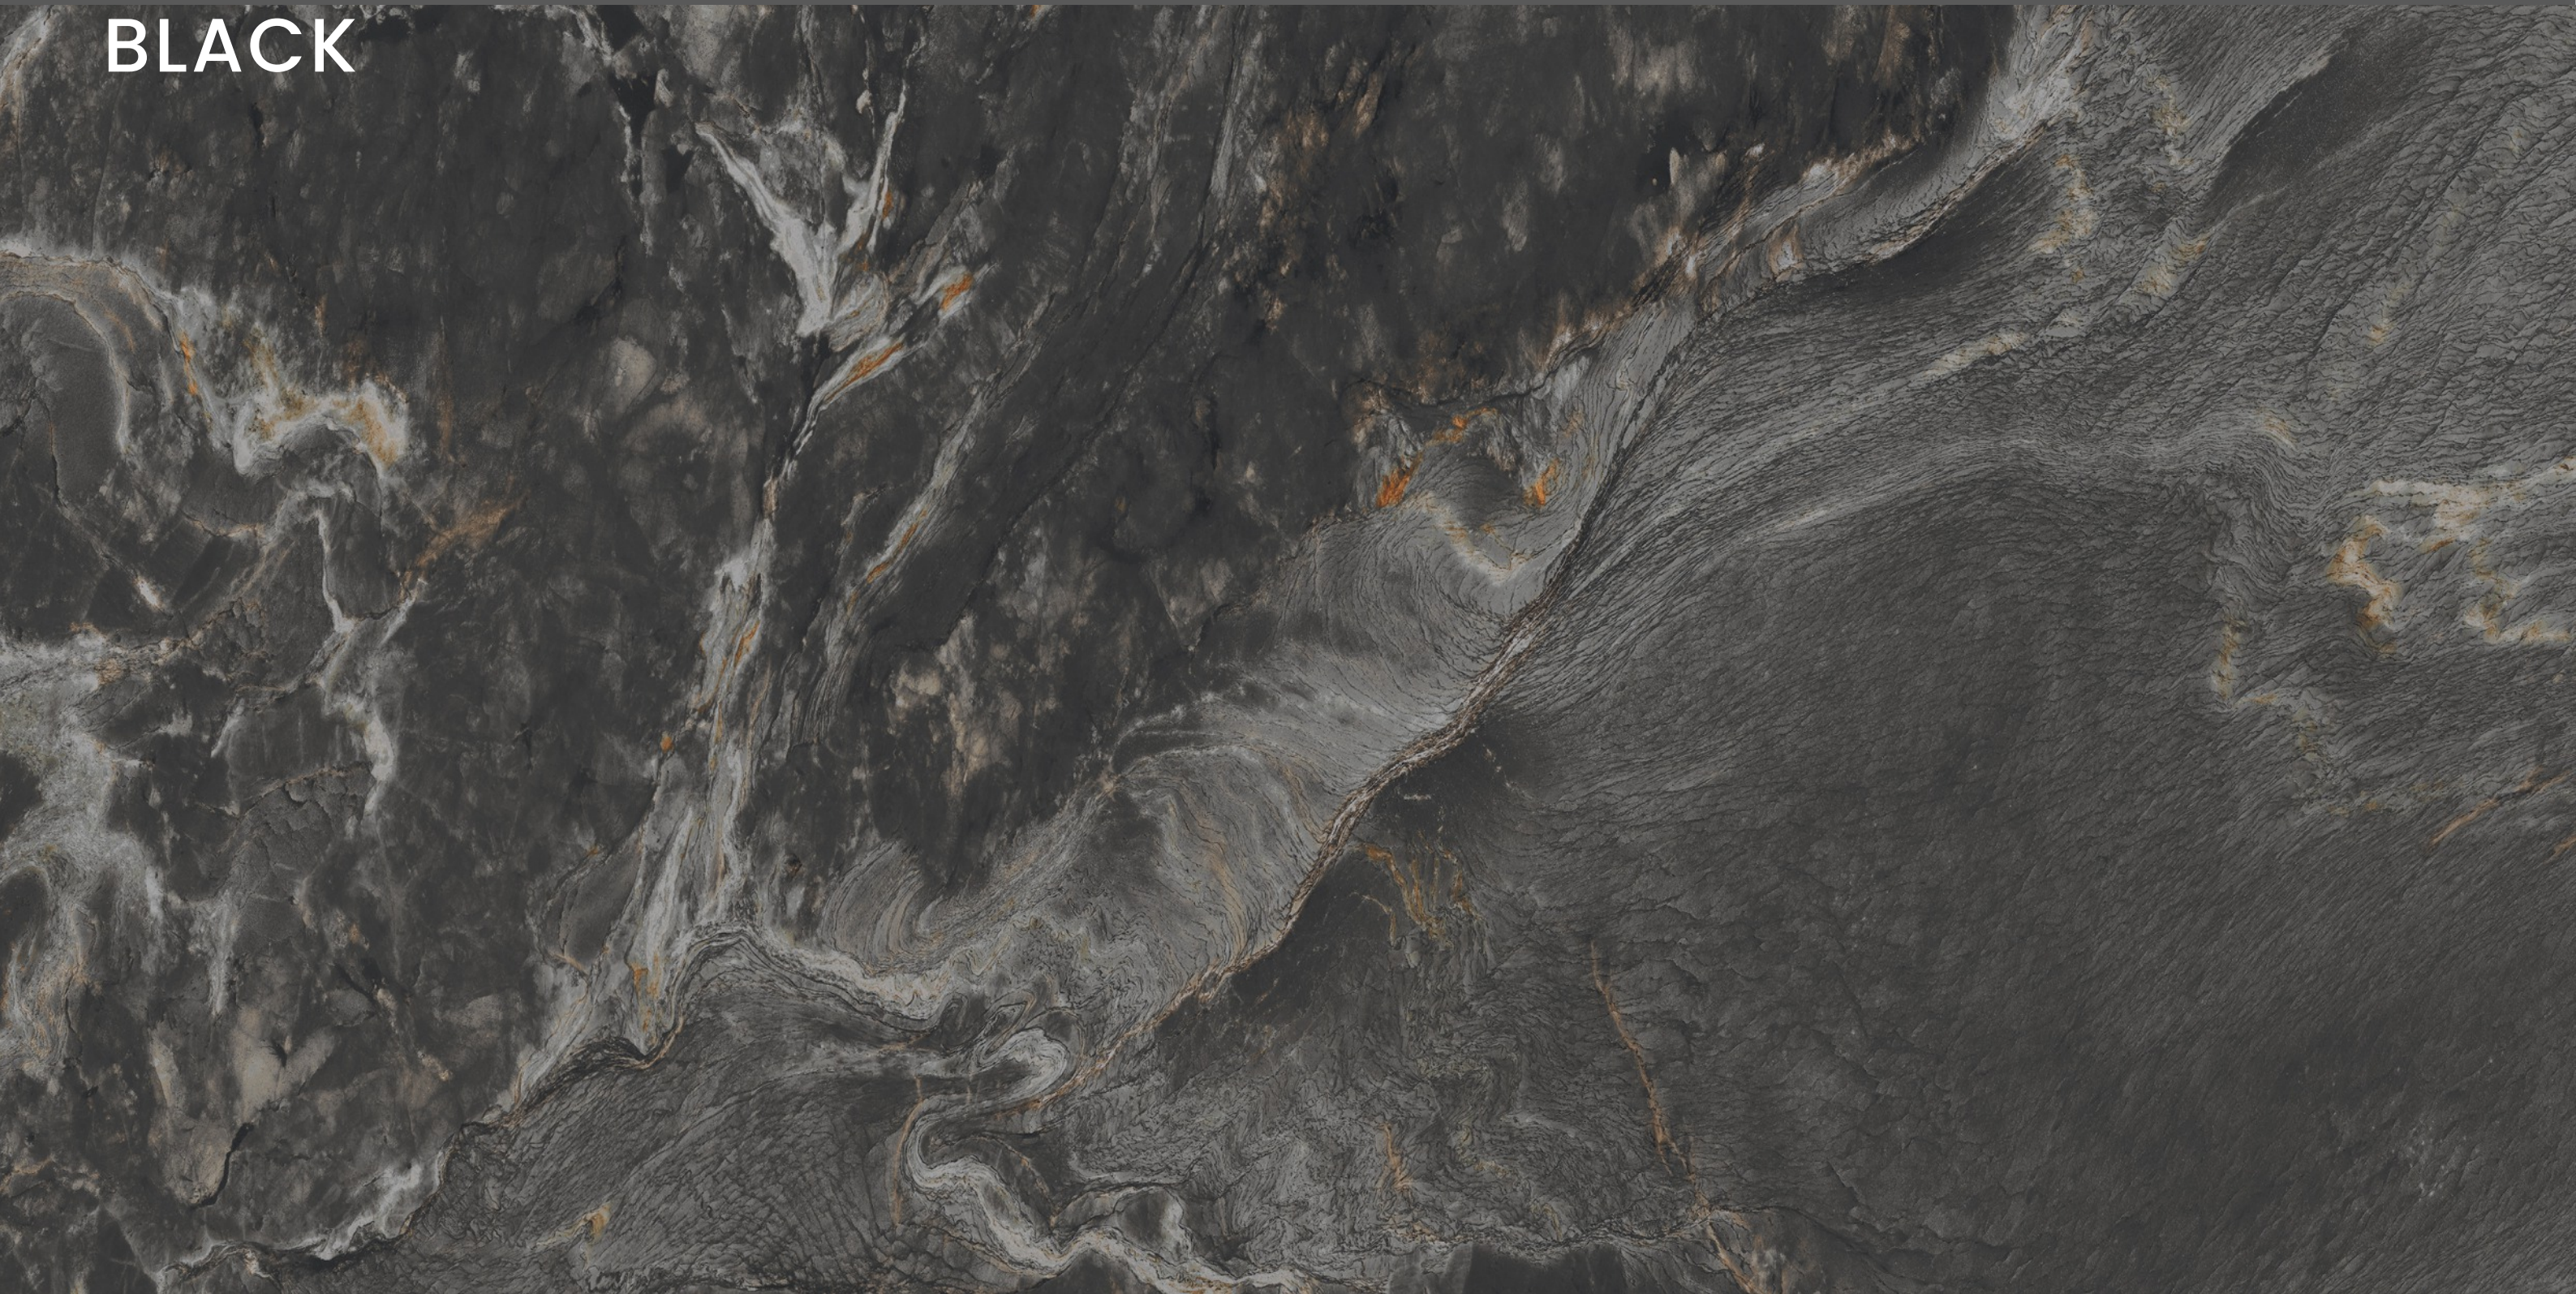

# ARIZONA WHITE

SIZE  
600x  
1200MM

Series  
MATT

Random  
02

ARIZONA WHITE

**BIDASAR  
BLACK**