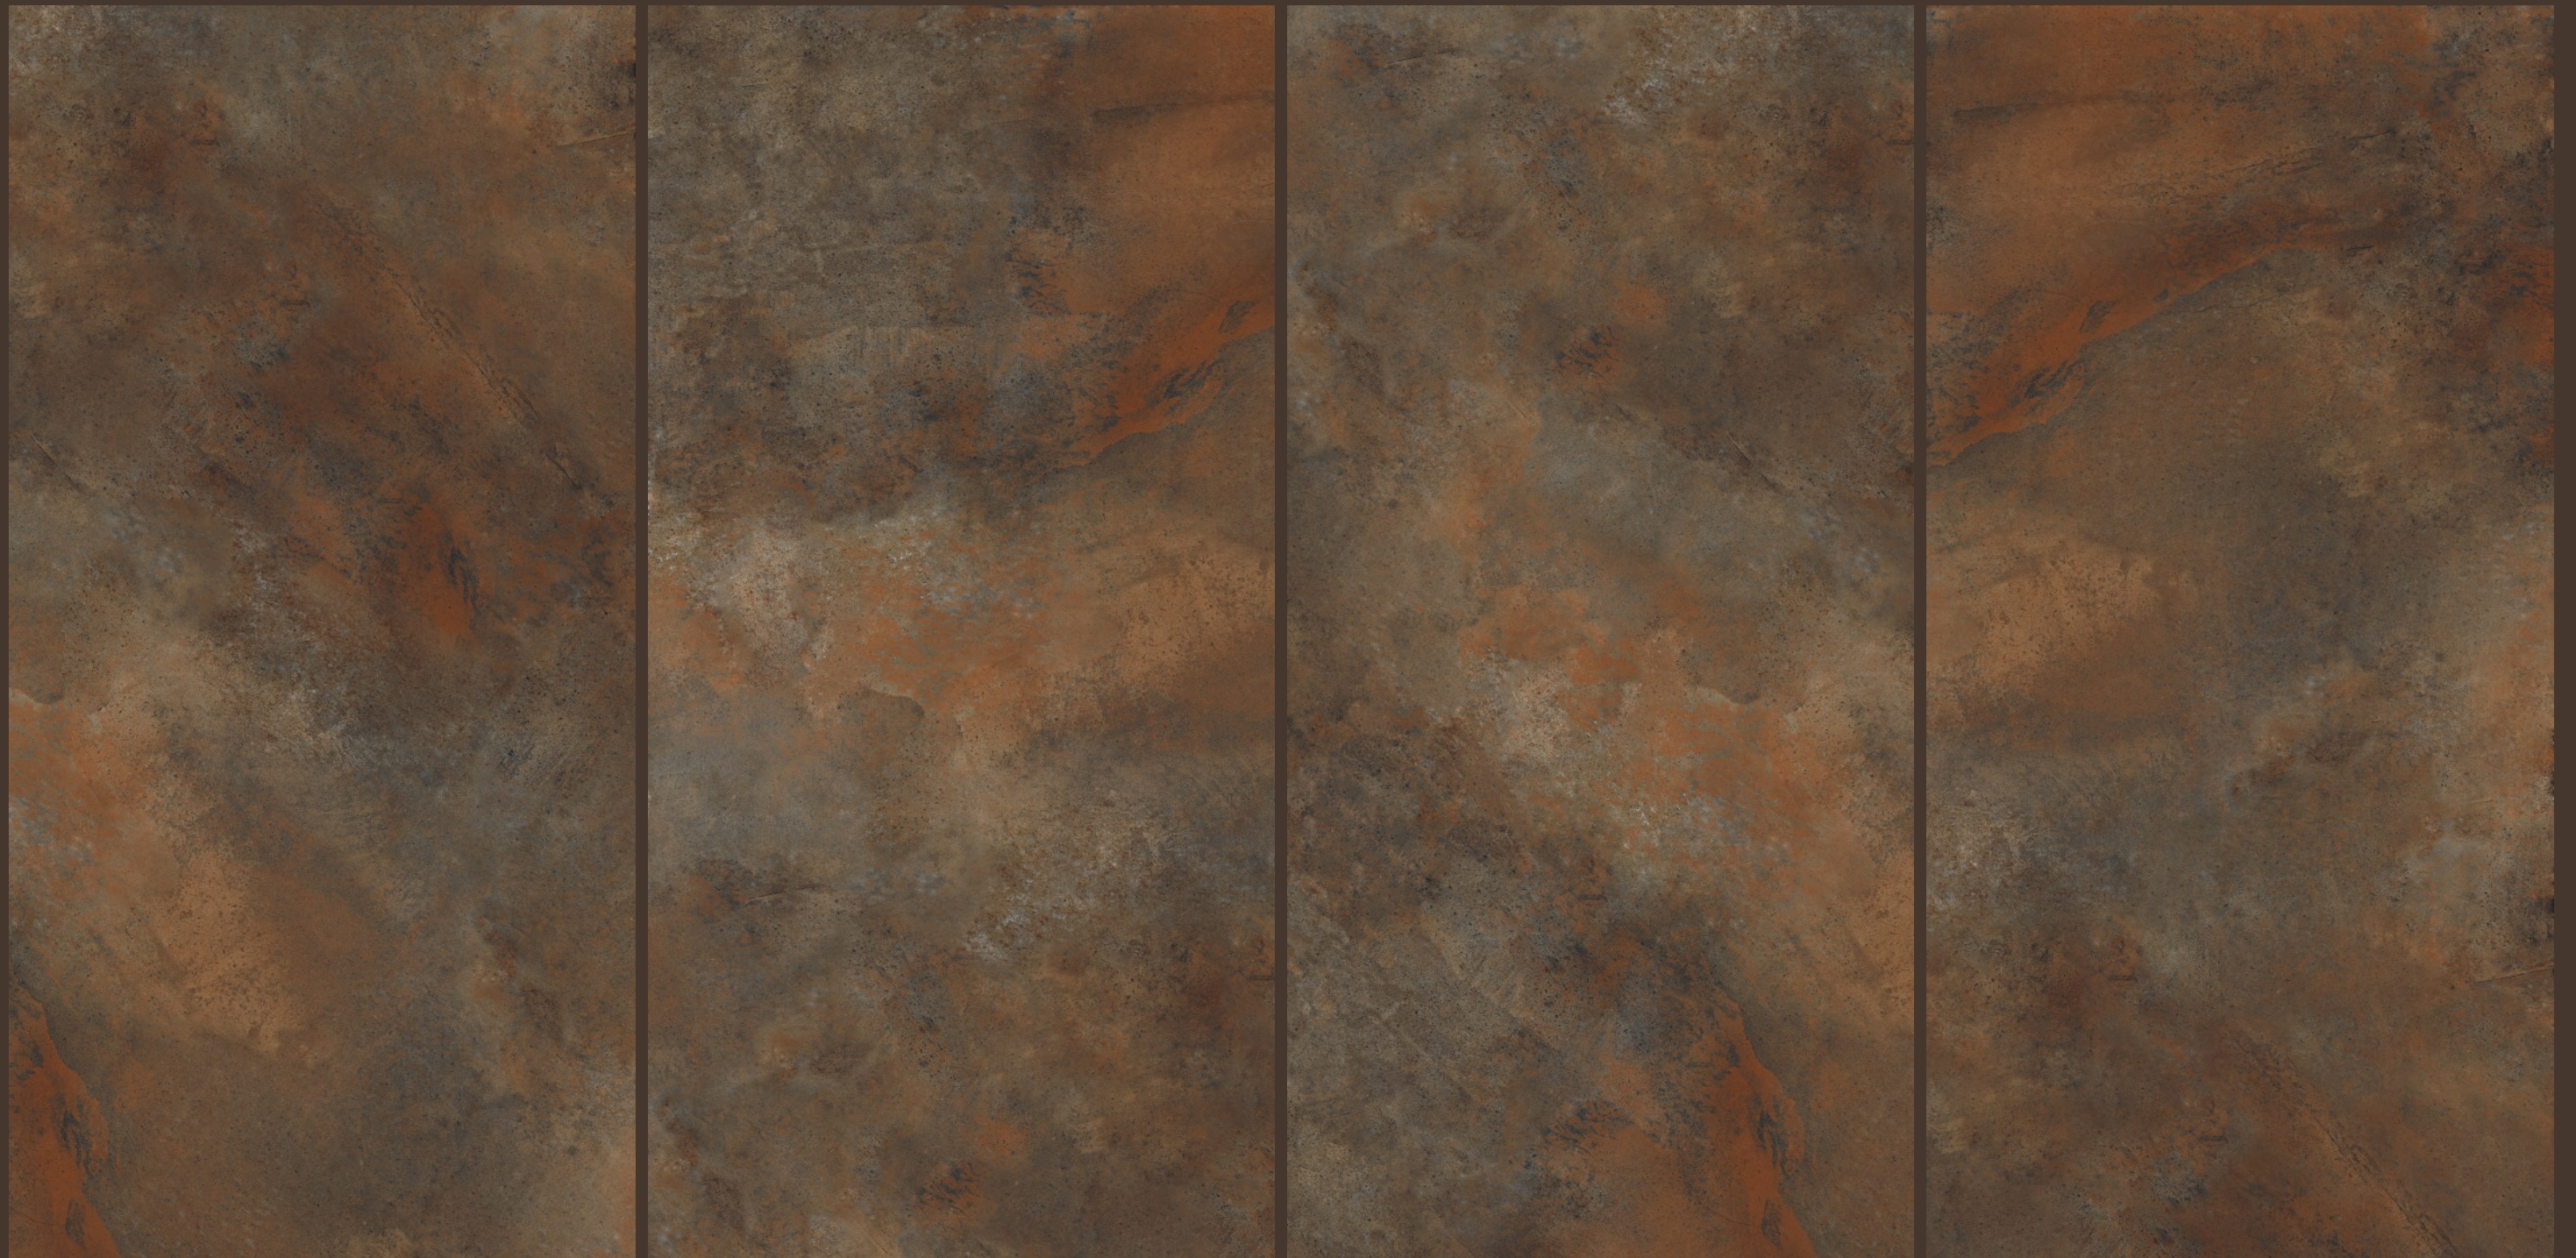

LAQUARIS BRONZE

SIZE
600x
1200MM

Series
MATT

Random
05