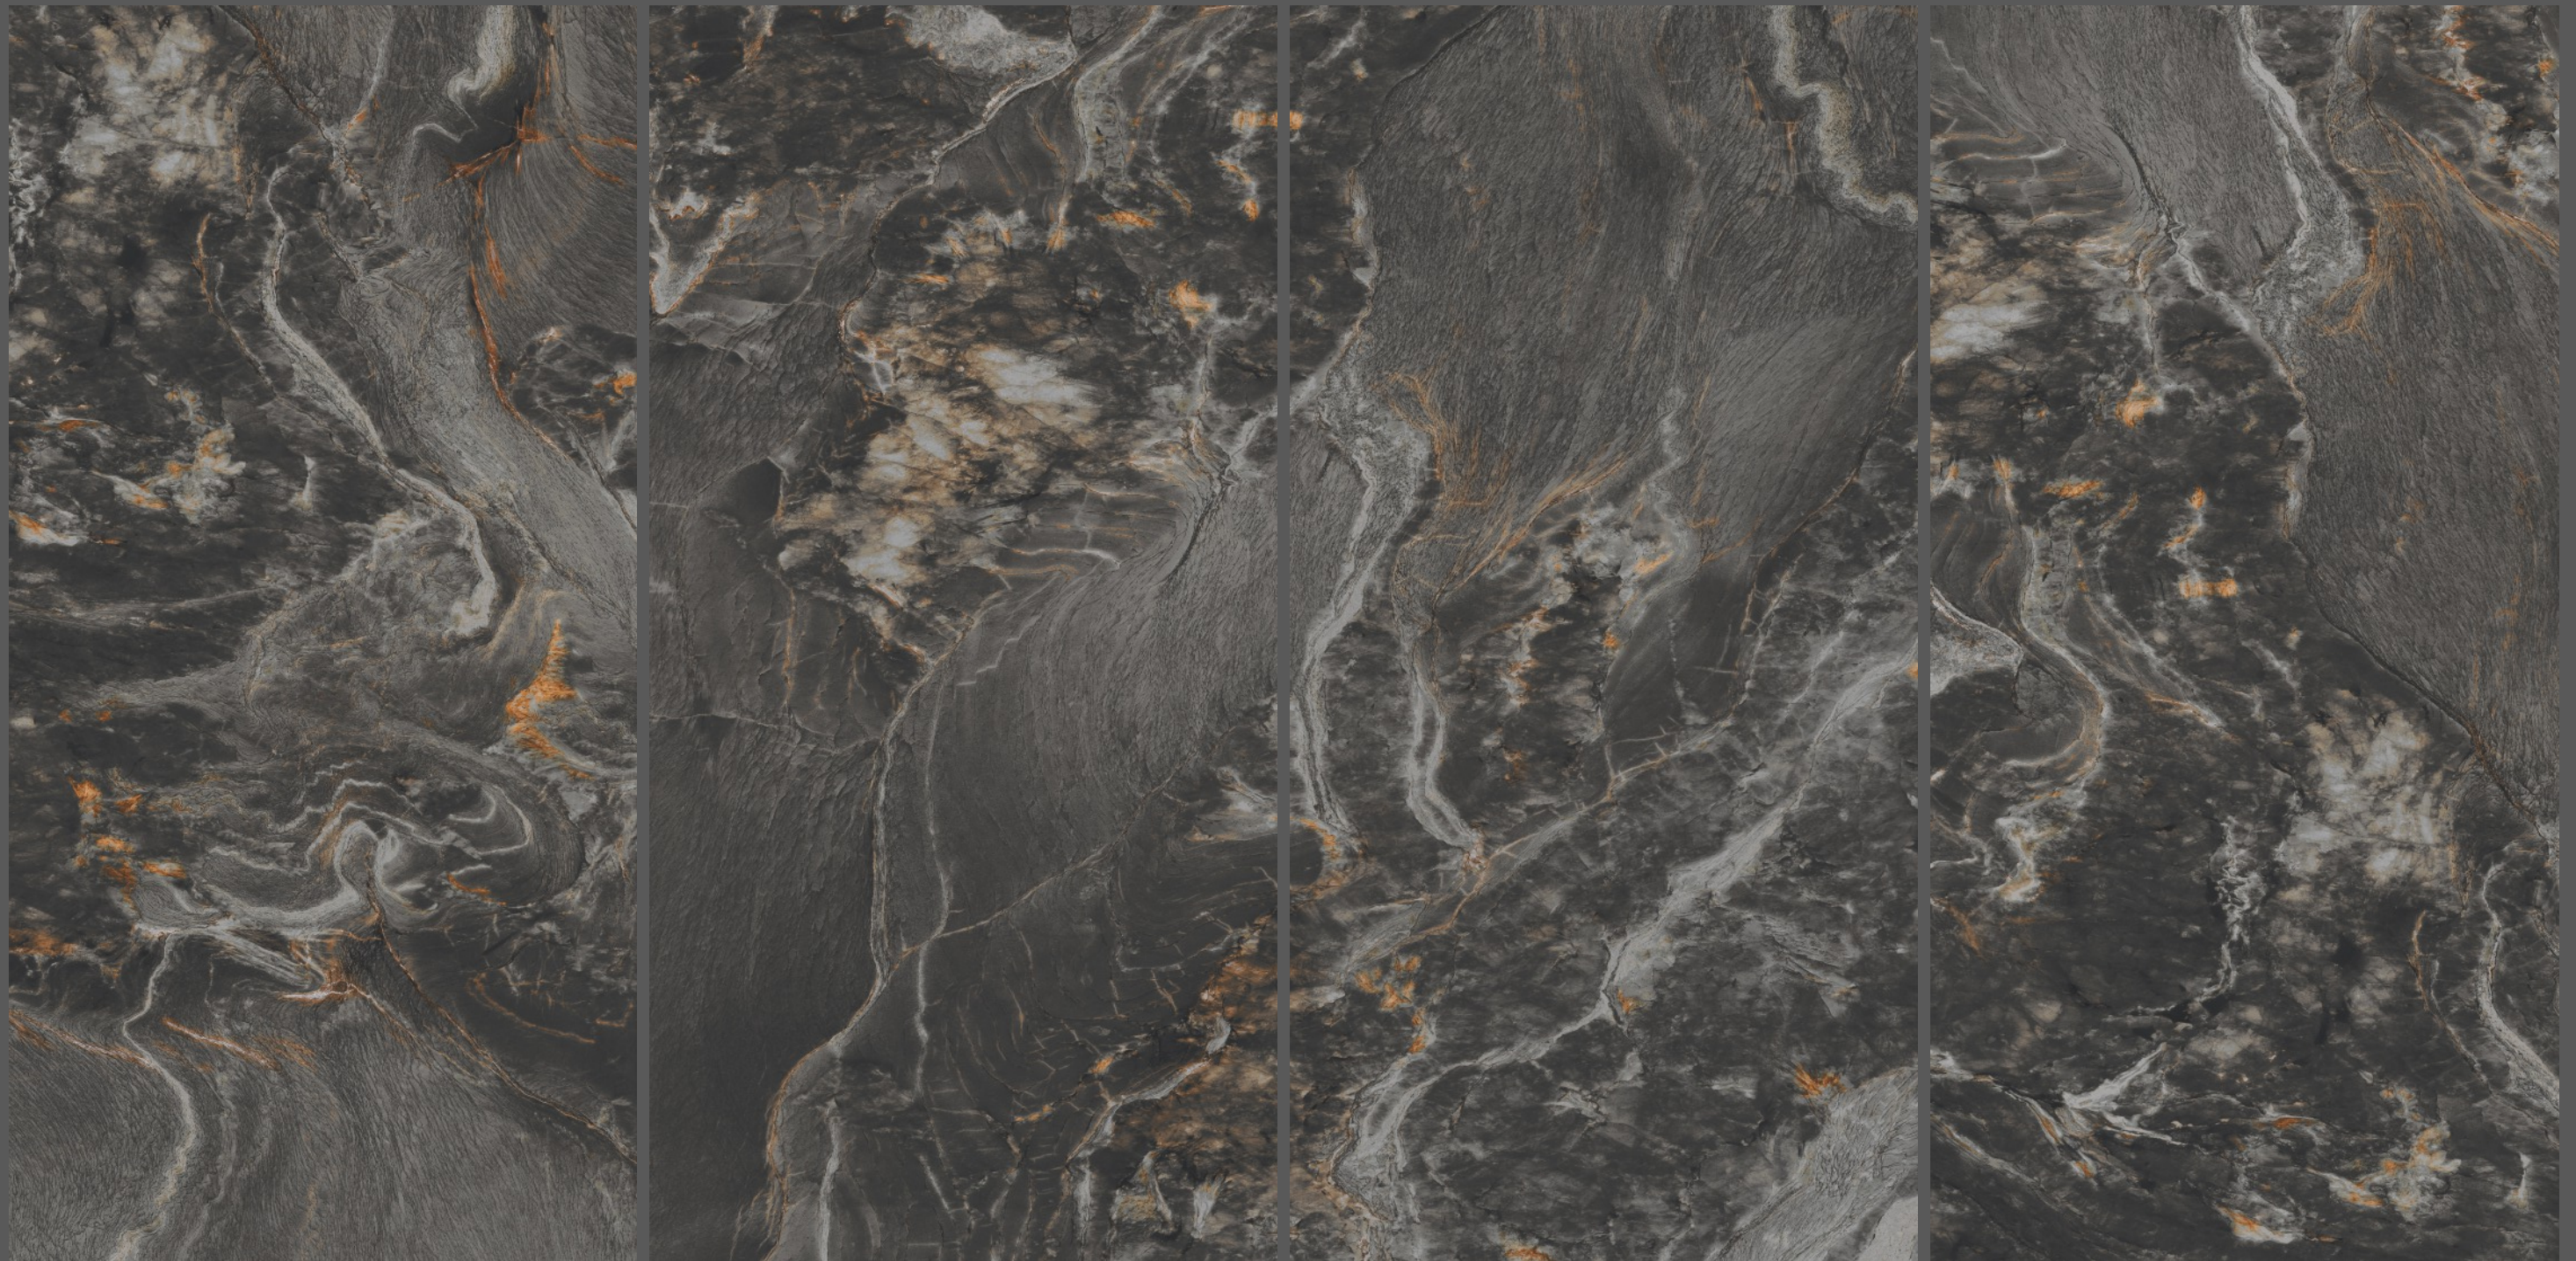

BIDASAR BLACK

SIZE
600x
1200MM

Series
MATT

Random
05