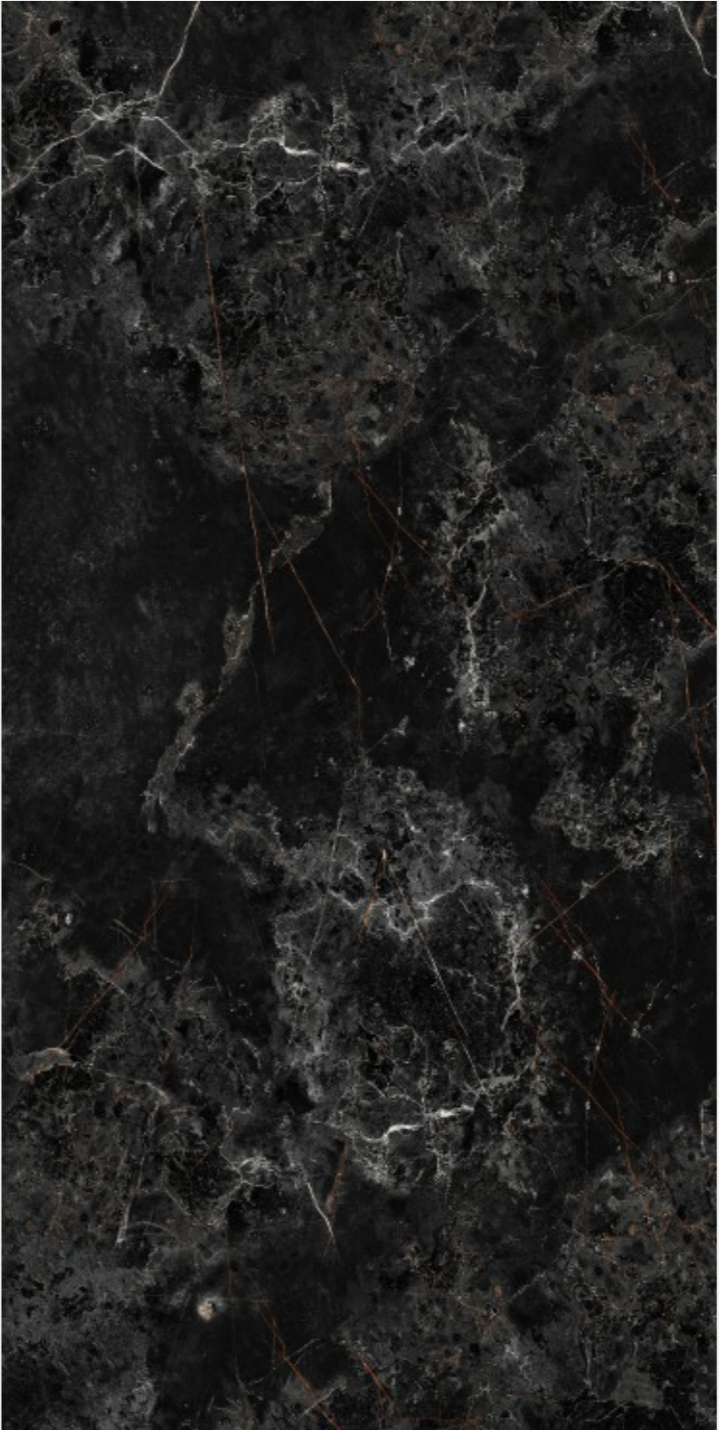

Random
03

SAINT LAURENT

WIND

NATURAL

WIND NATURAL

SIZE
600x
1200MM

Series
HIGH GLOSSY

Random
05