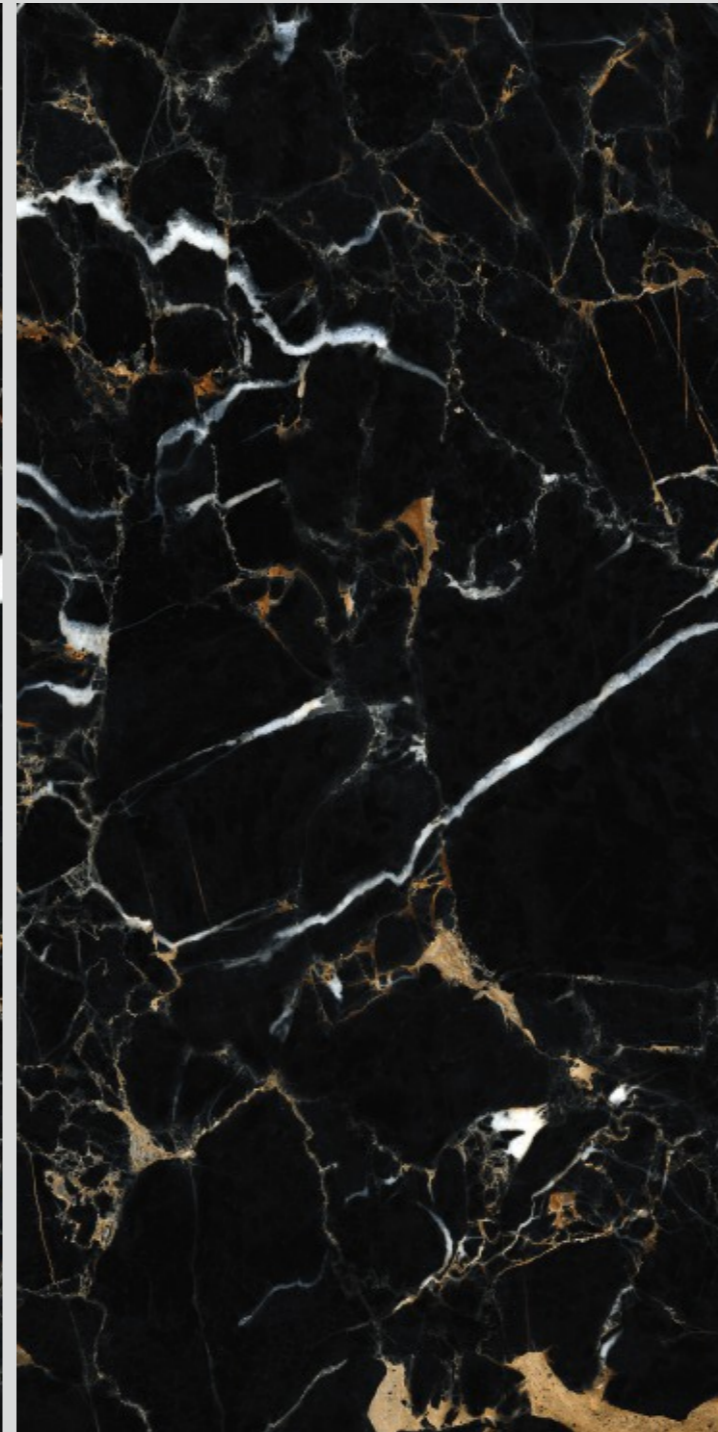

ANTIQUÉ BLACK

SIZE
600x
1200MM

Series
HIGH GLOSSY

Random
05