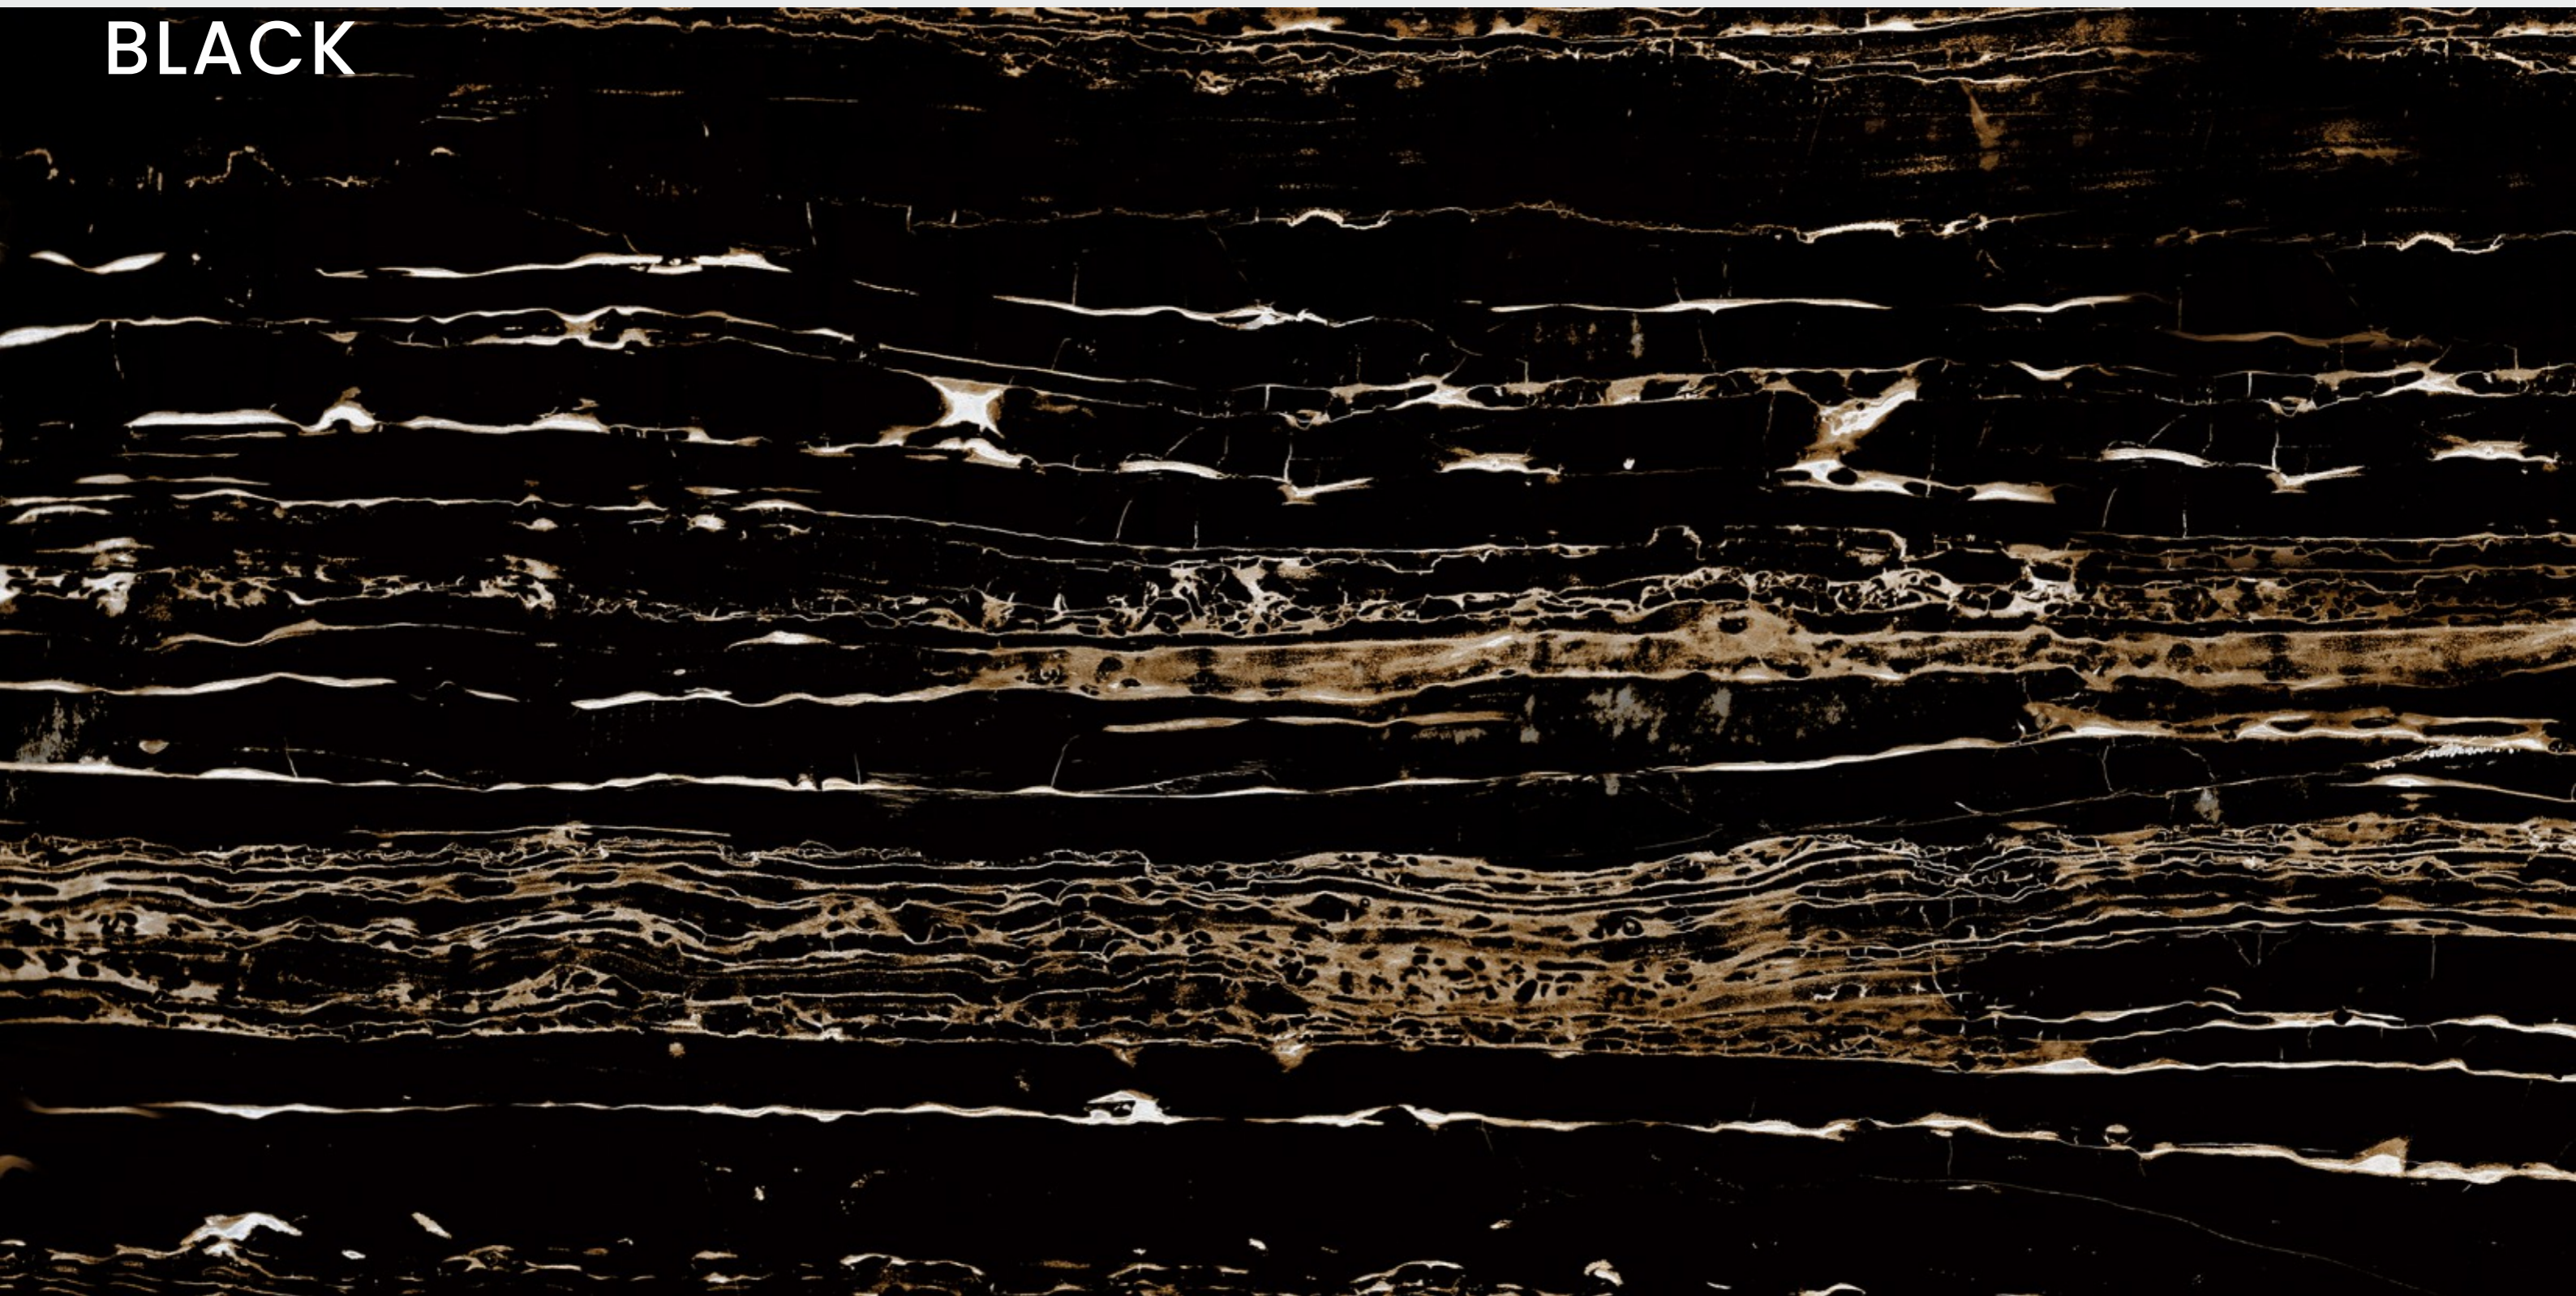

MOROCCO
BLUE

MOROCCO BLUE

SIZE
600x
1200MM

Series
HIGH GLOSSY

Random
05

MOROCCO BLUE

PORTORO
BLACK

PORTORO BLACK