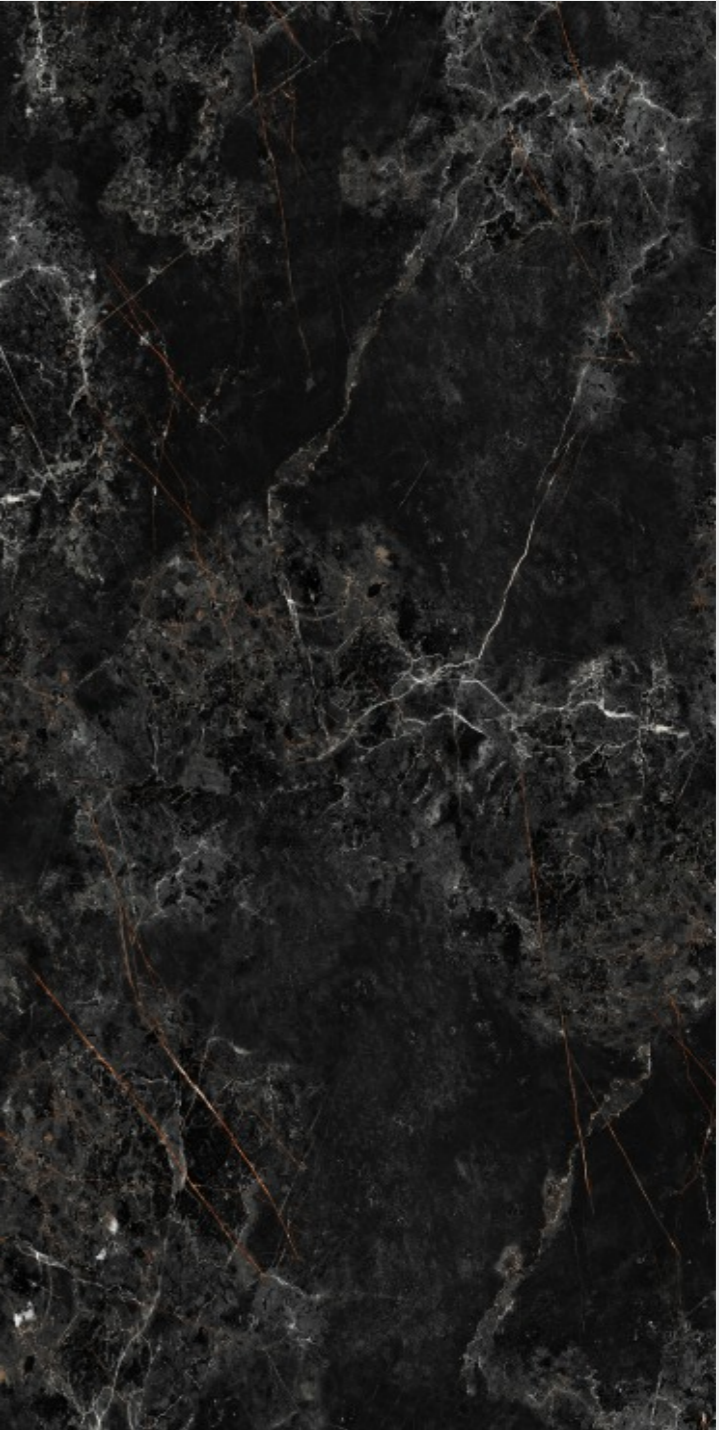

Random
03

SAINT LAURENT

WIND

NATURAL

WIND NATURAL

SIZE
600x
1200MM

Series
HIGH GLOSSY

Random
05