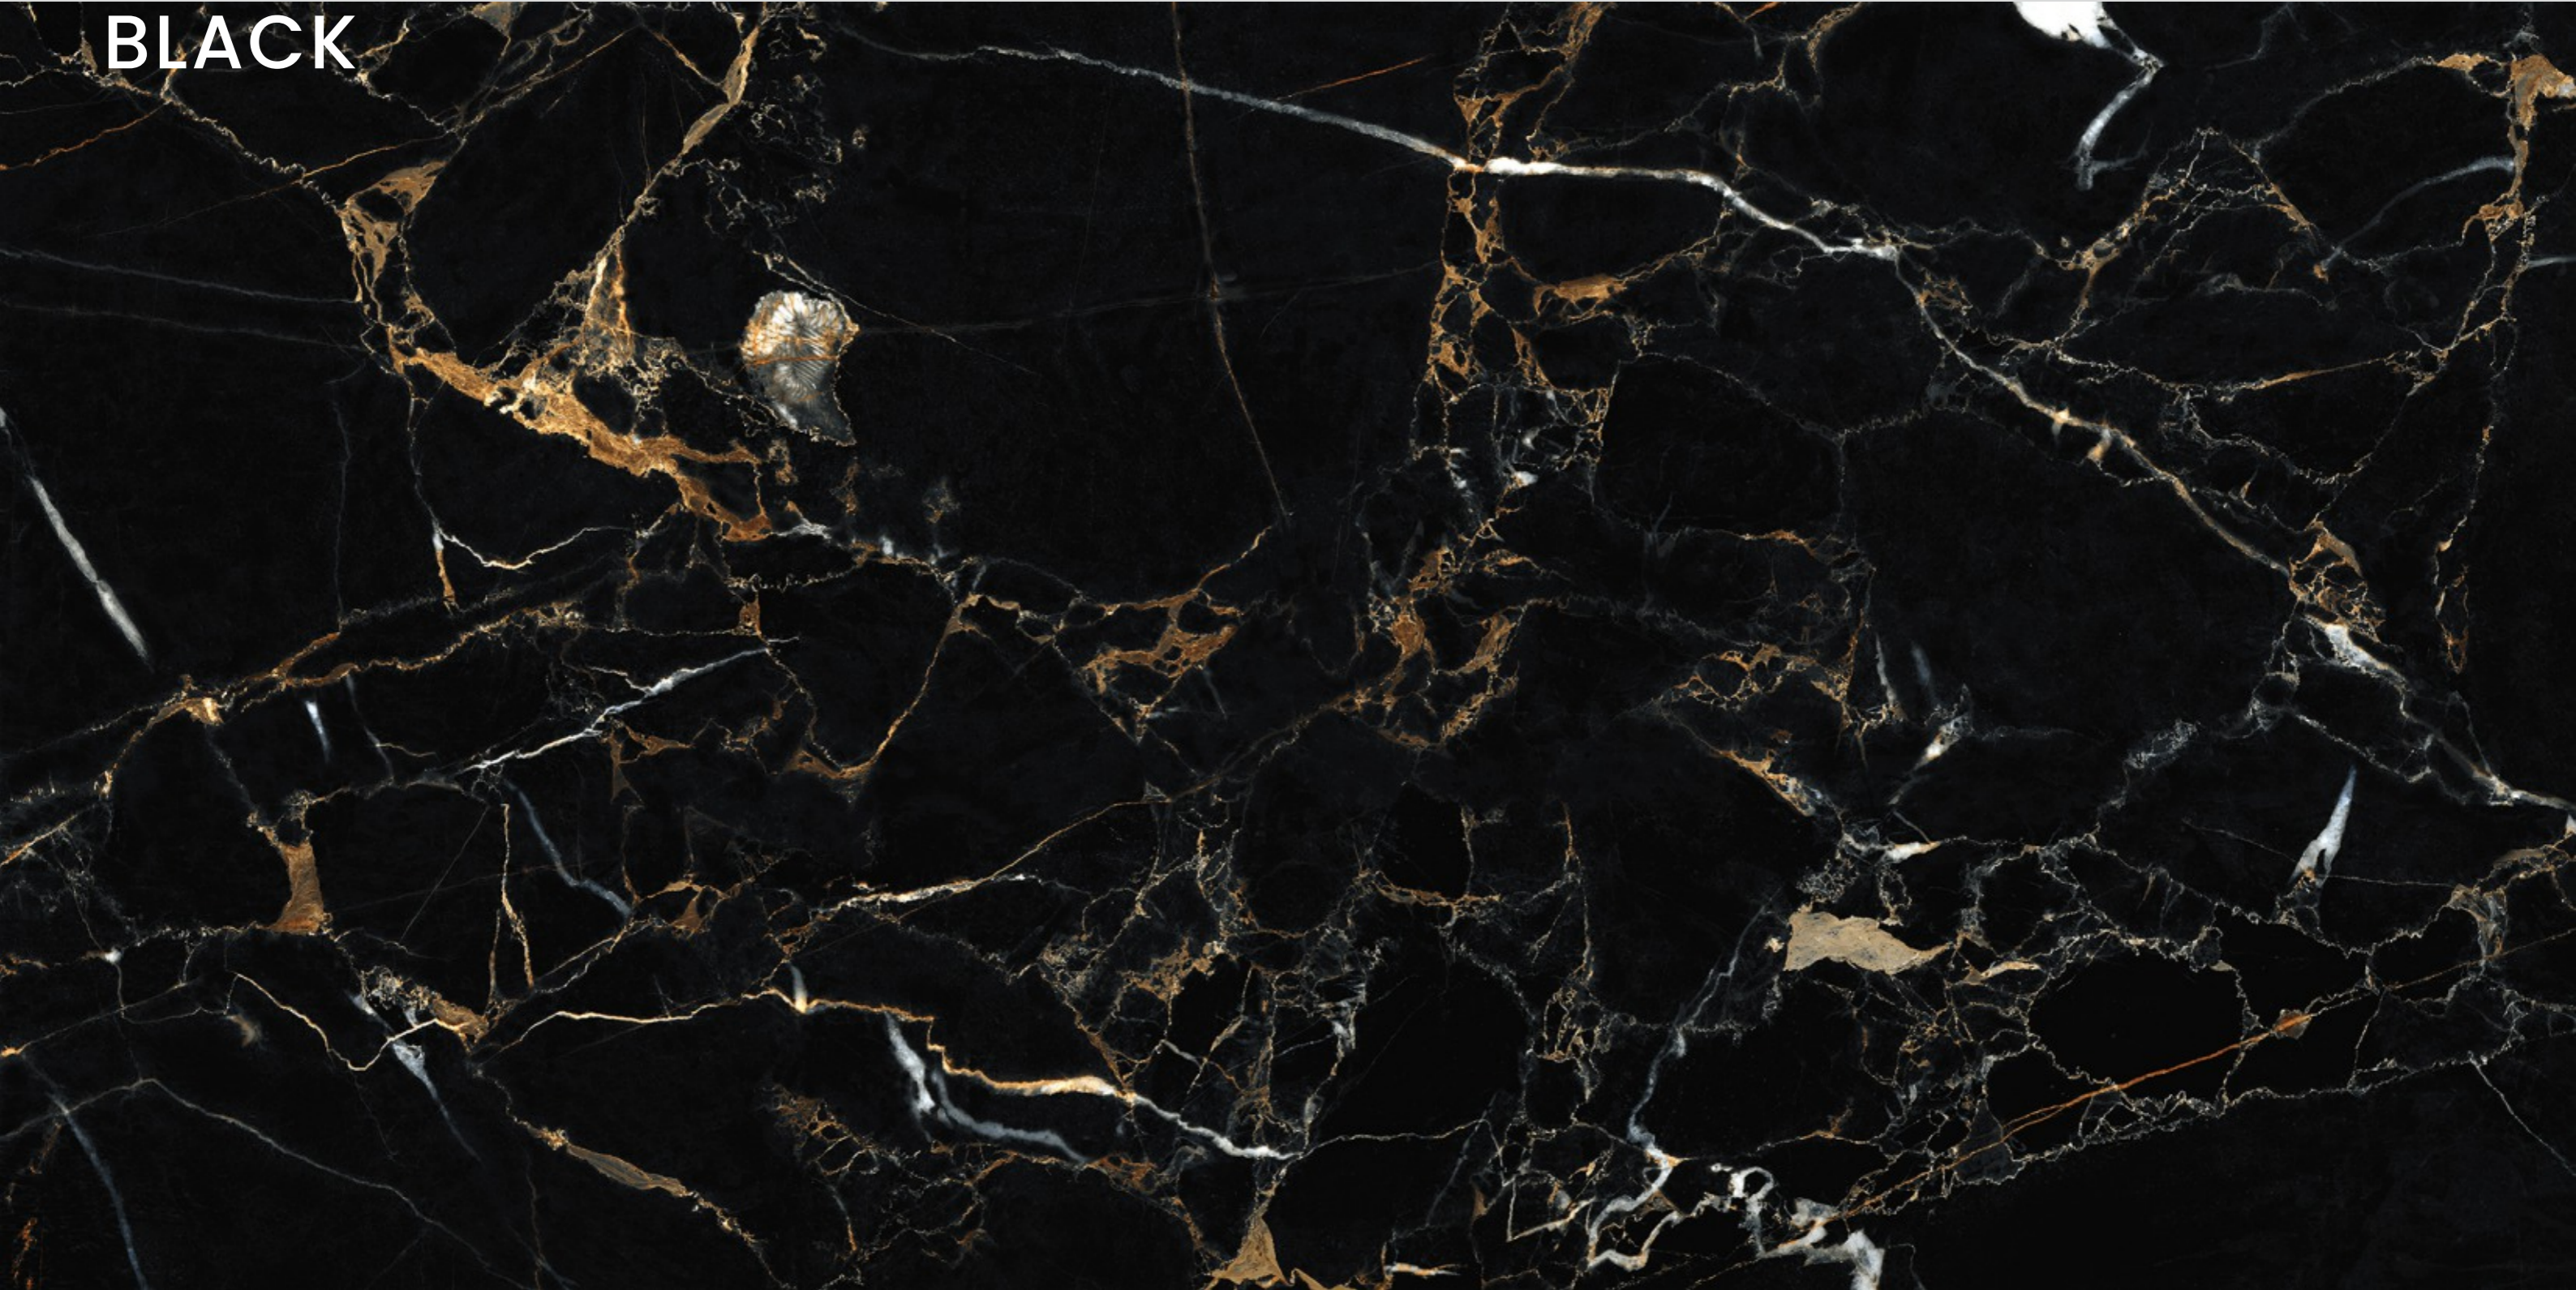

High
Strength

Eco
Friendly

Random
Design

Low
Maintenance

**ANTIQUÉ
BLACK**

ANTIQUÉ BLACK

SIZE
600x
1200MM

Series
HIGH GLOSSY