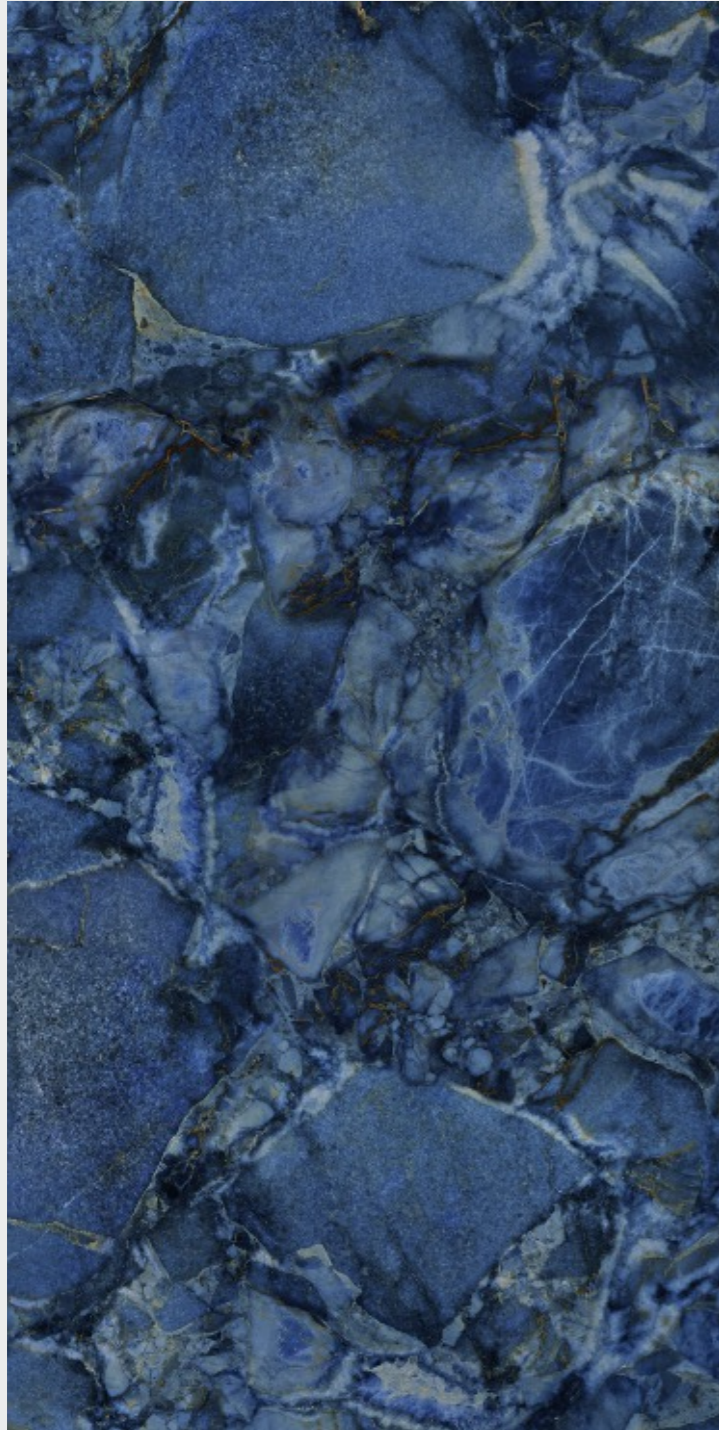

DOLOMITE

SIZE
600x
1200MM

Series
HIGH GLOSSY

Random
05