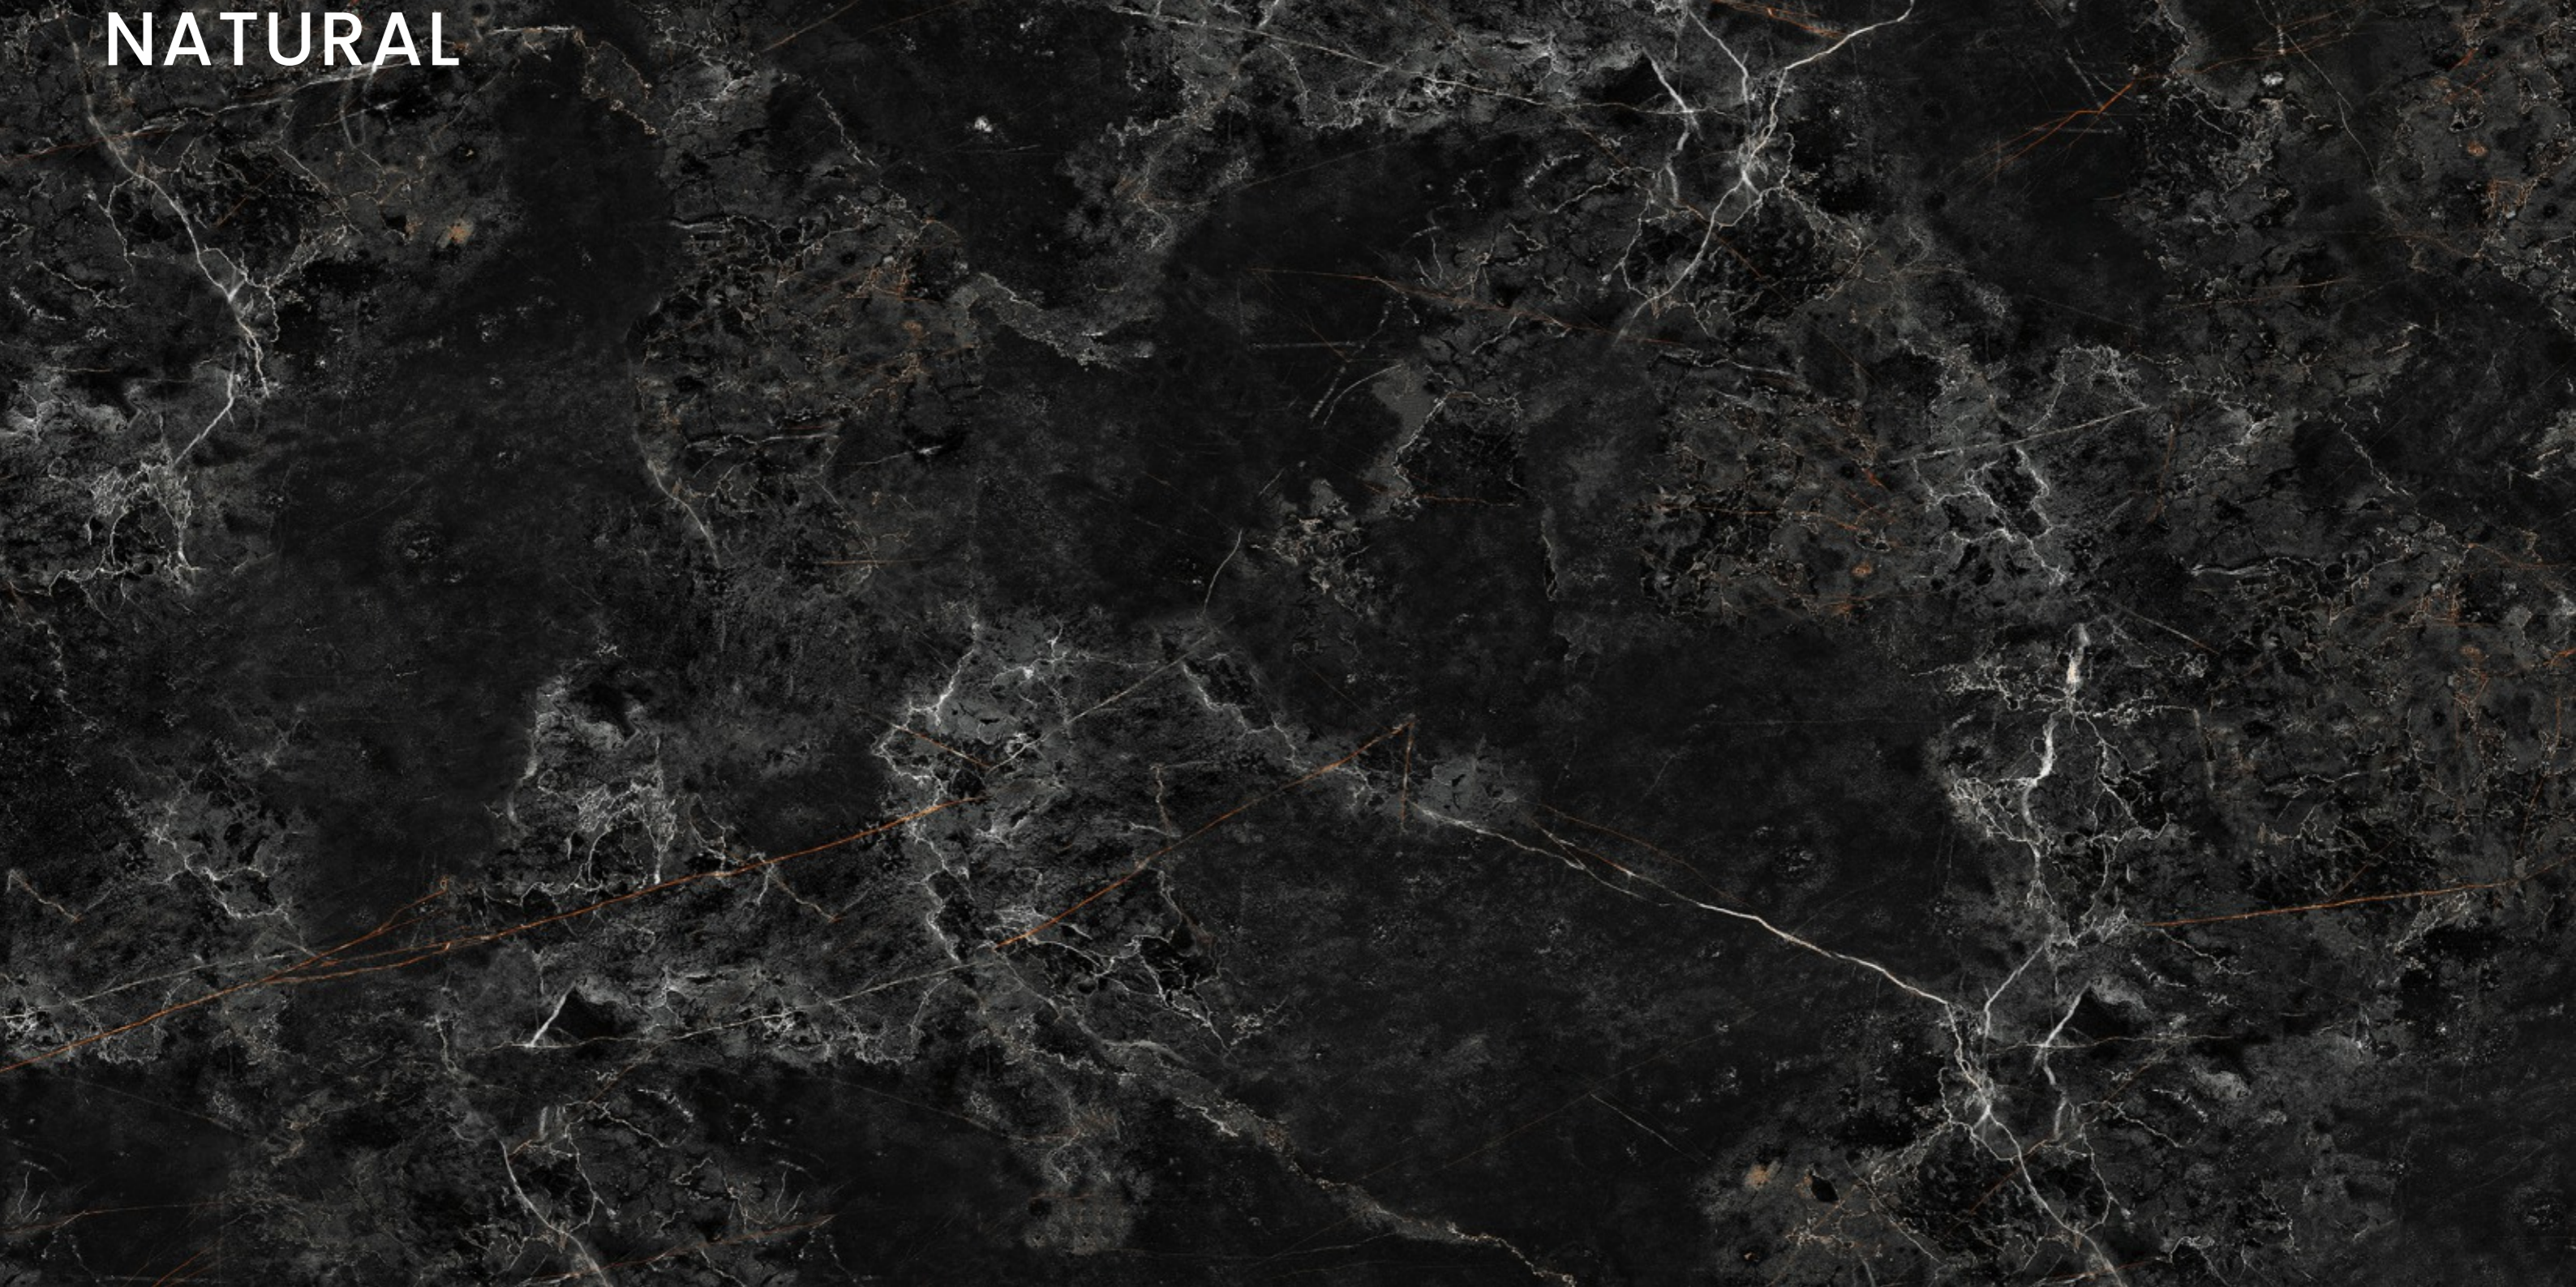

Random
03

SAINT LAURENT

WIND

NATURAL

WIND NATURAL

SIZE
600x
1200MM

Series
HIGH GLOSSY

Random
05