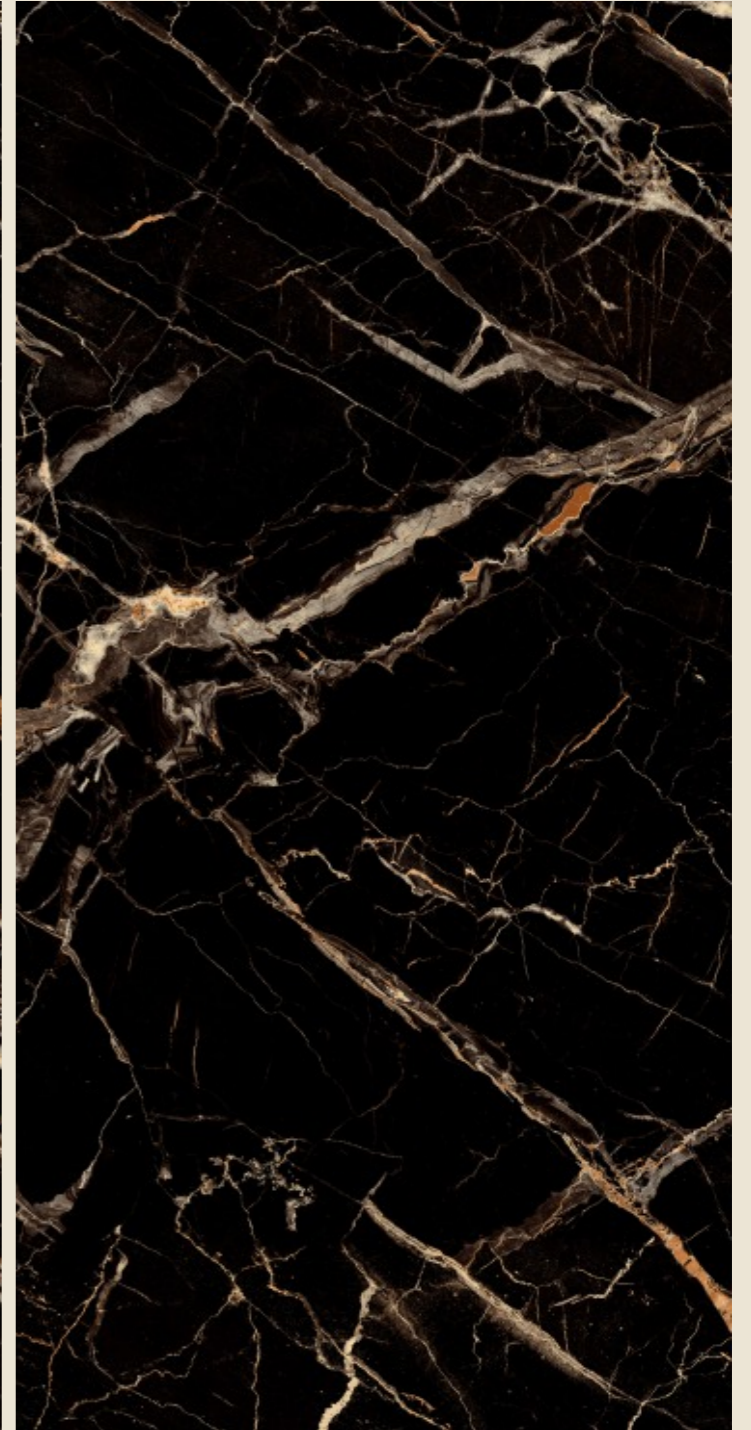

PRESTIGE GOLD

SIZE
600x
1200MM

Series
HIGH GLOSSY

Random
05