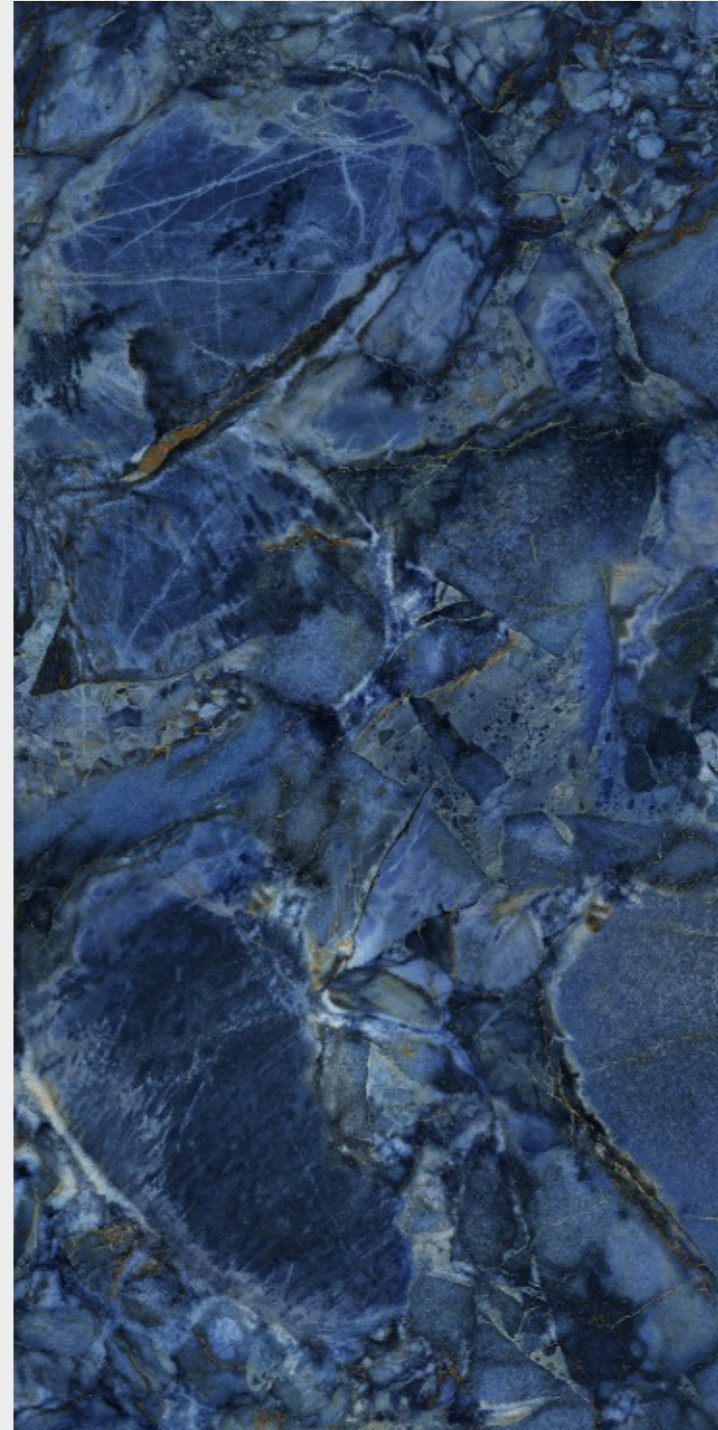

DOLOMITE

SIZE
600x
1200MM

Series
HIGH GLOSSY

Random
05