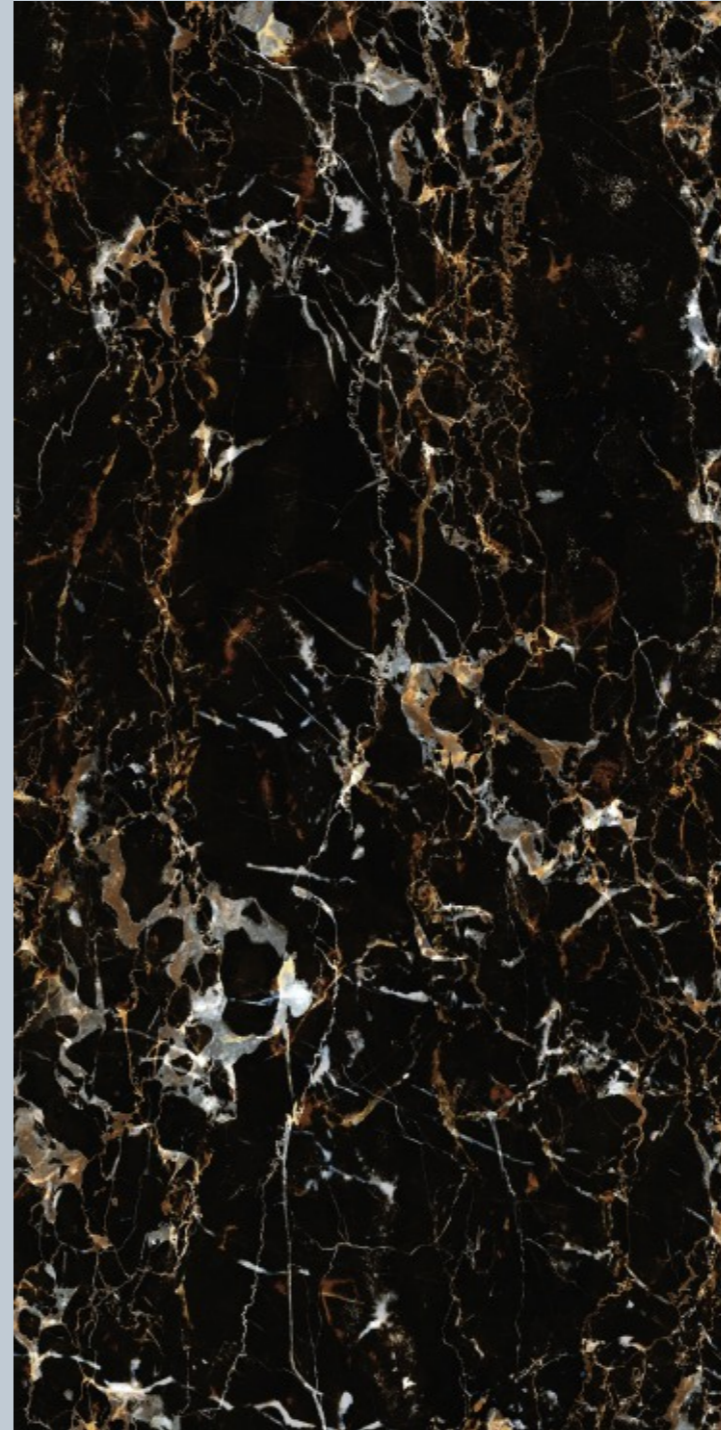

BLACKBERRY

SIZE
600x
1200MM

Series
HIGH GLOSSY

Random
04