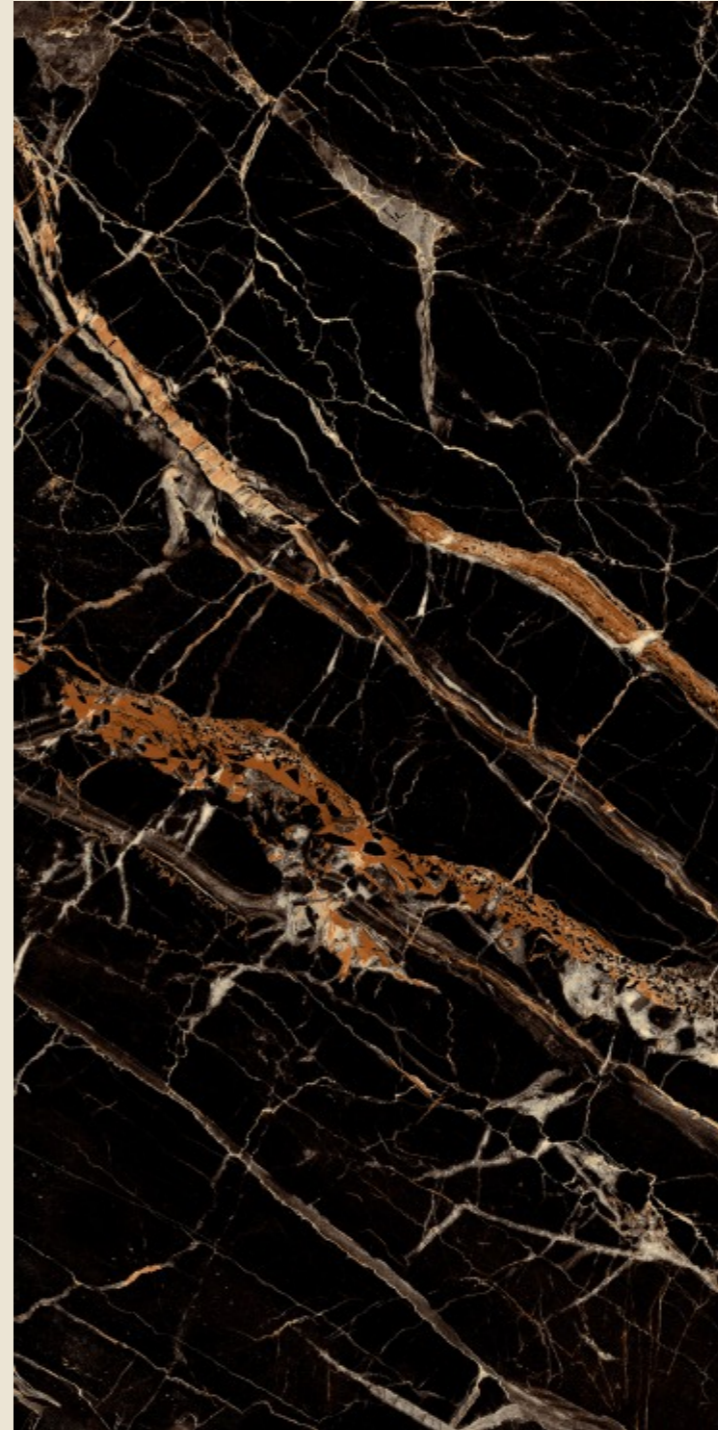

PRESTIGE GOLD

SIZE
600x
1200MM

Series
HIGH GLOSSY

Random
05