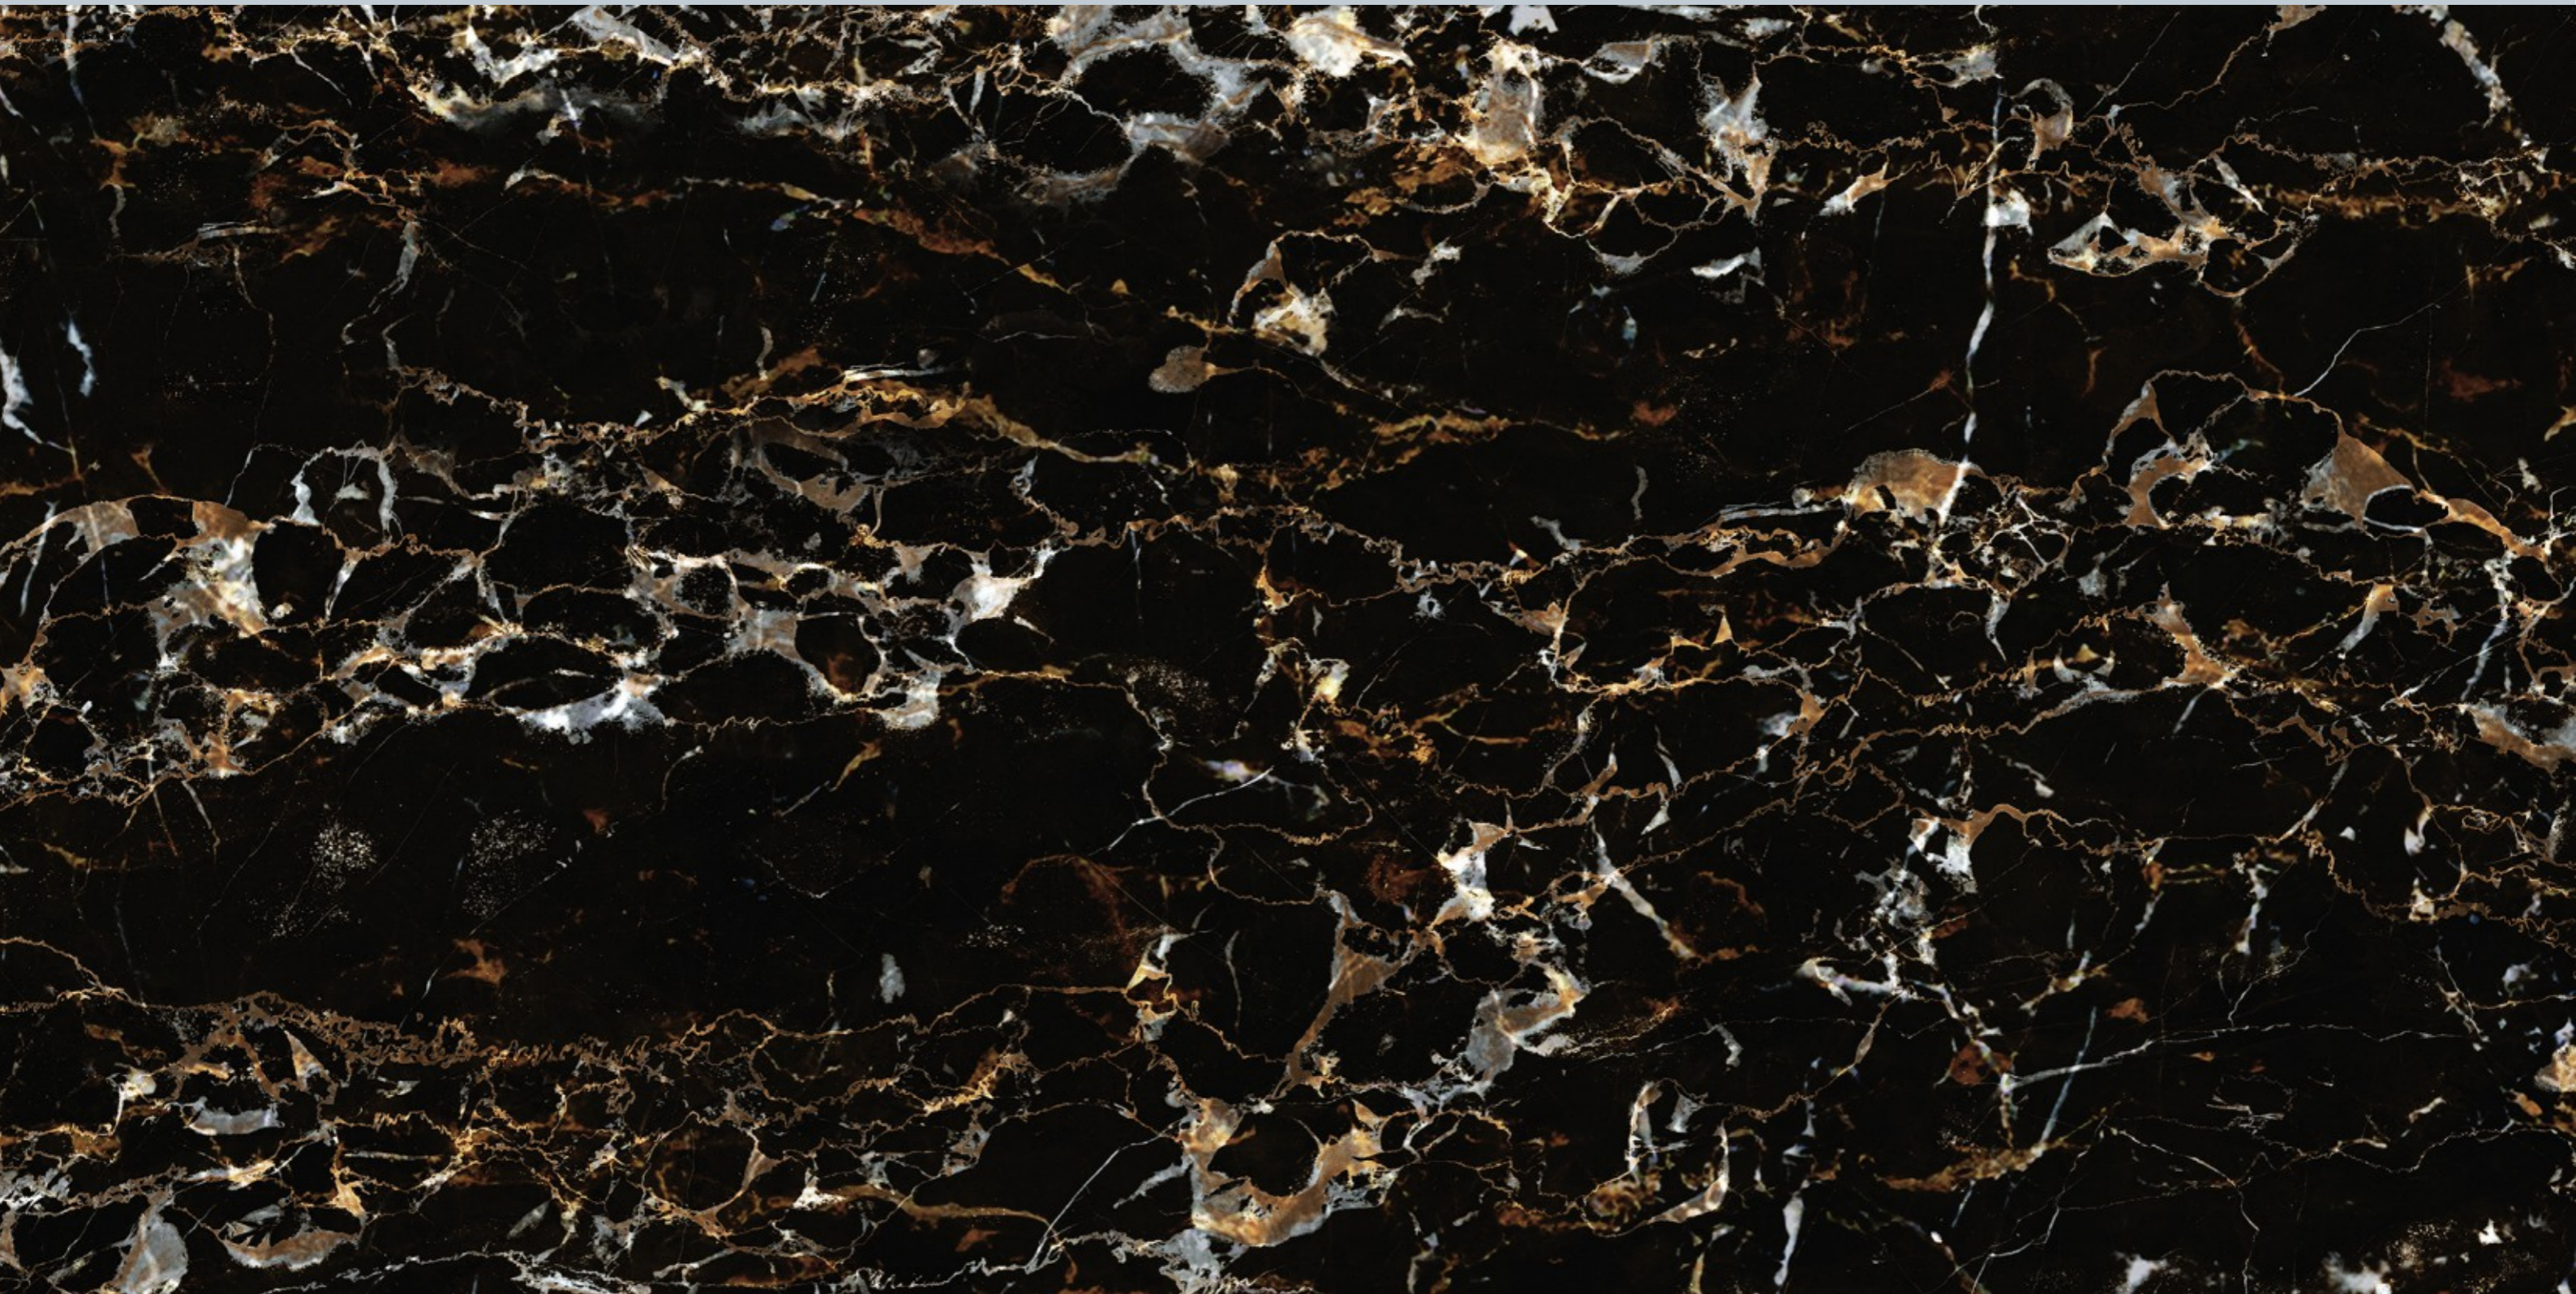

**BLACK
MARQUINA**

BLACK MARQUINA

SIZE
600x
1200MM

Series
HIGH GLOSSY

Random
05

BLACK MARQUINA

BLACKBERRY

BLACKBERRY