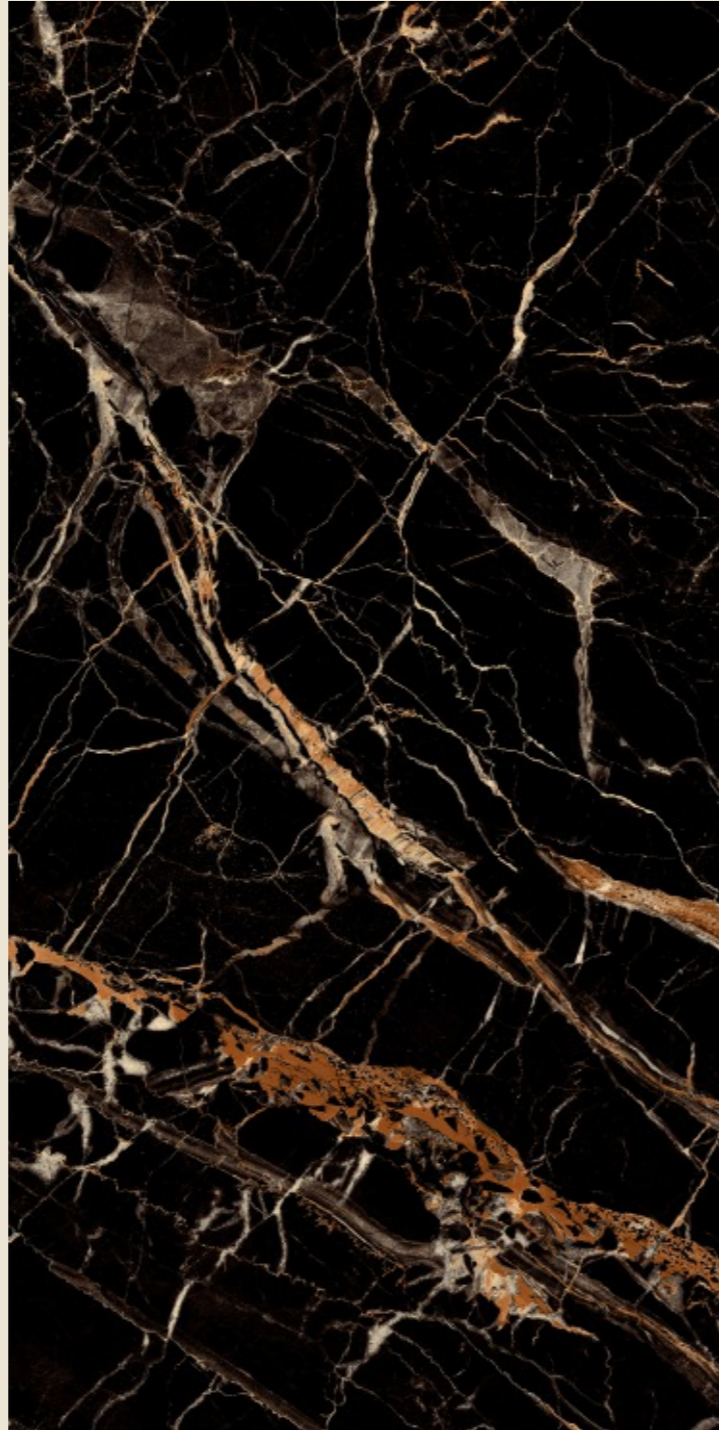

PRESTIGE GOLD

SIZE
600x
1200MM

Series
HIGH GLOSSY

Random
05