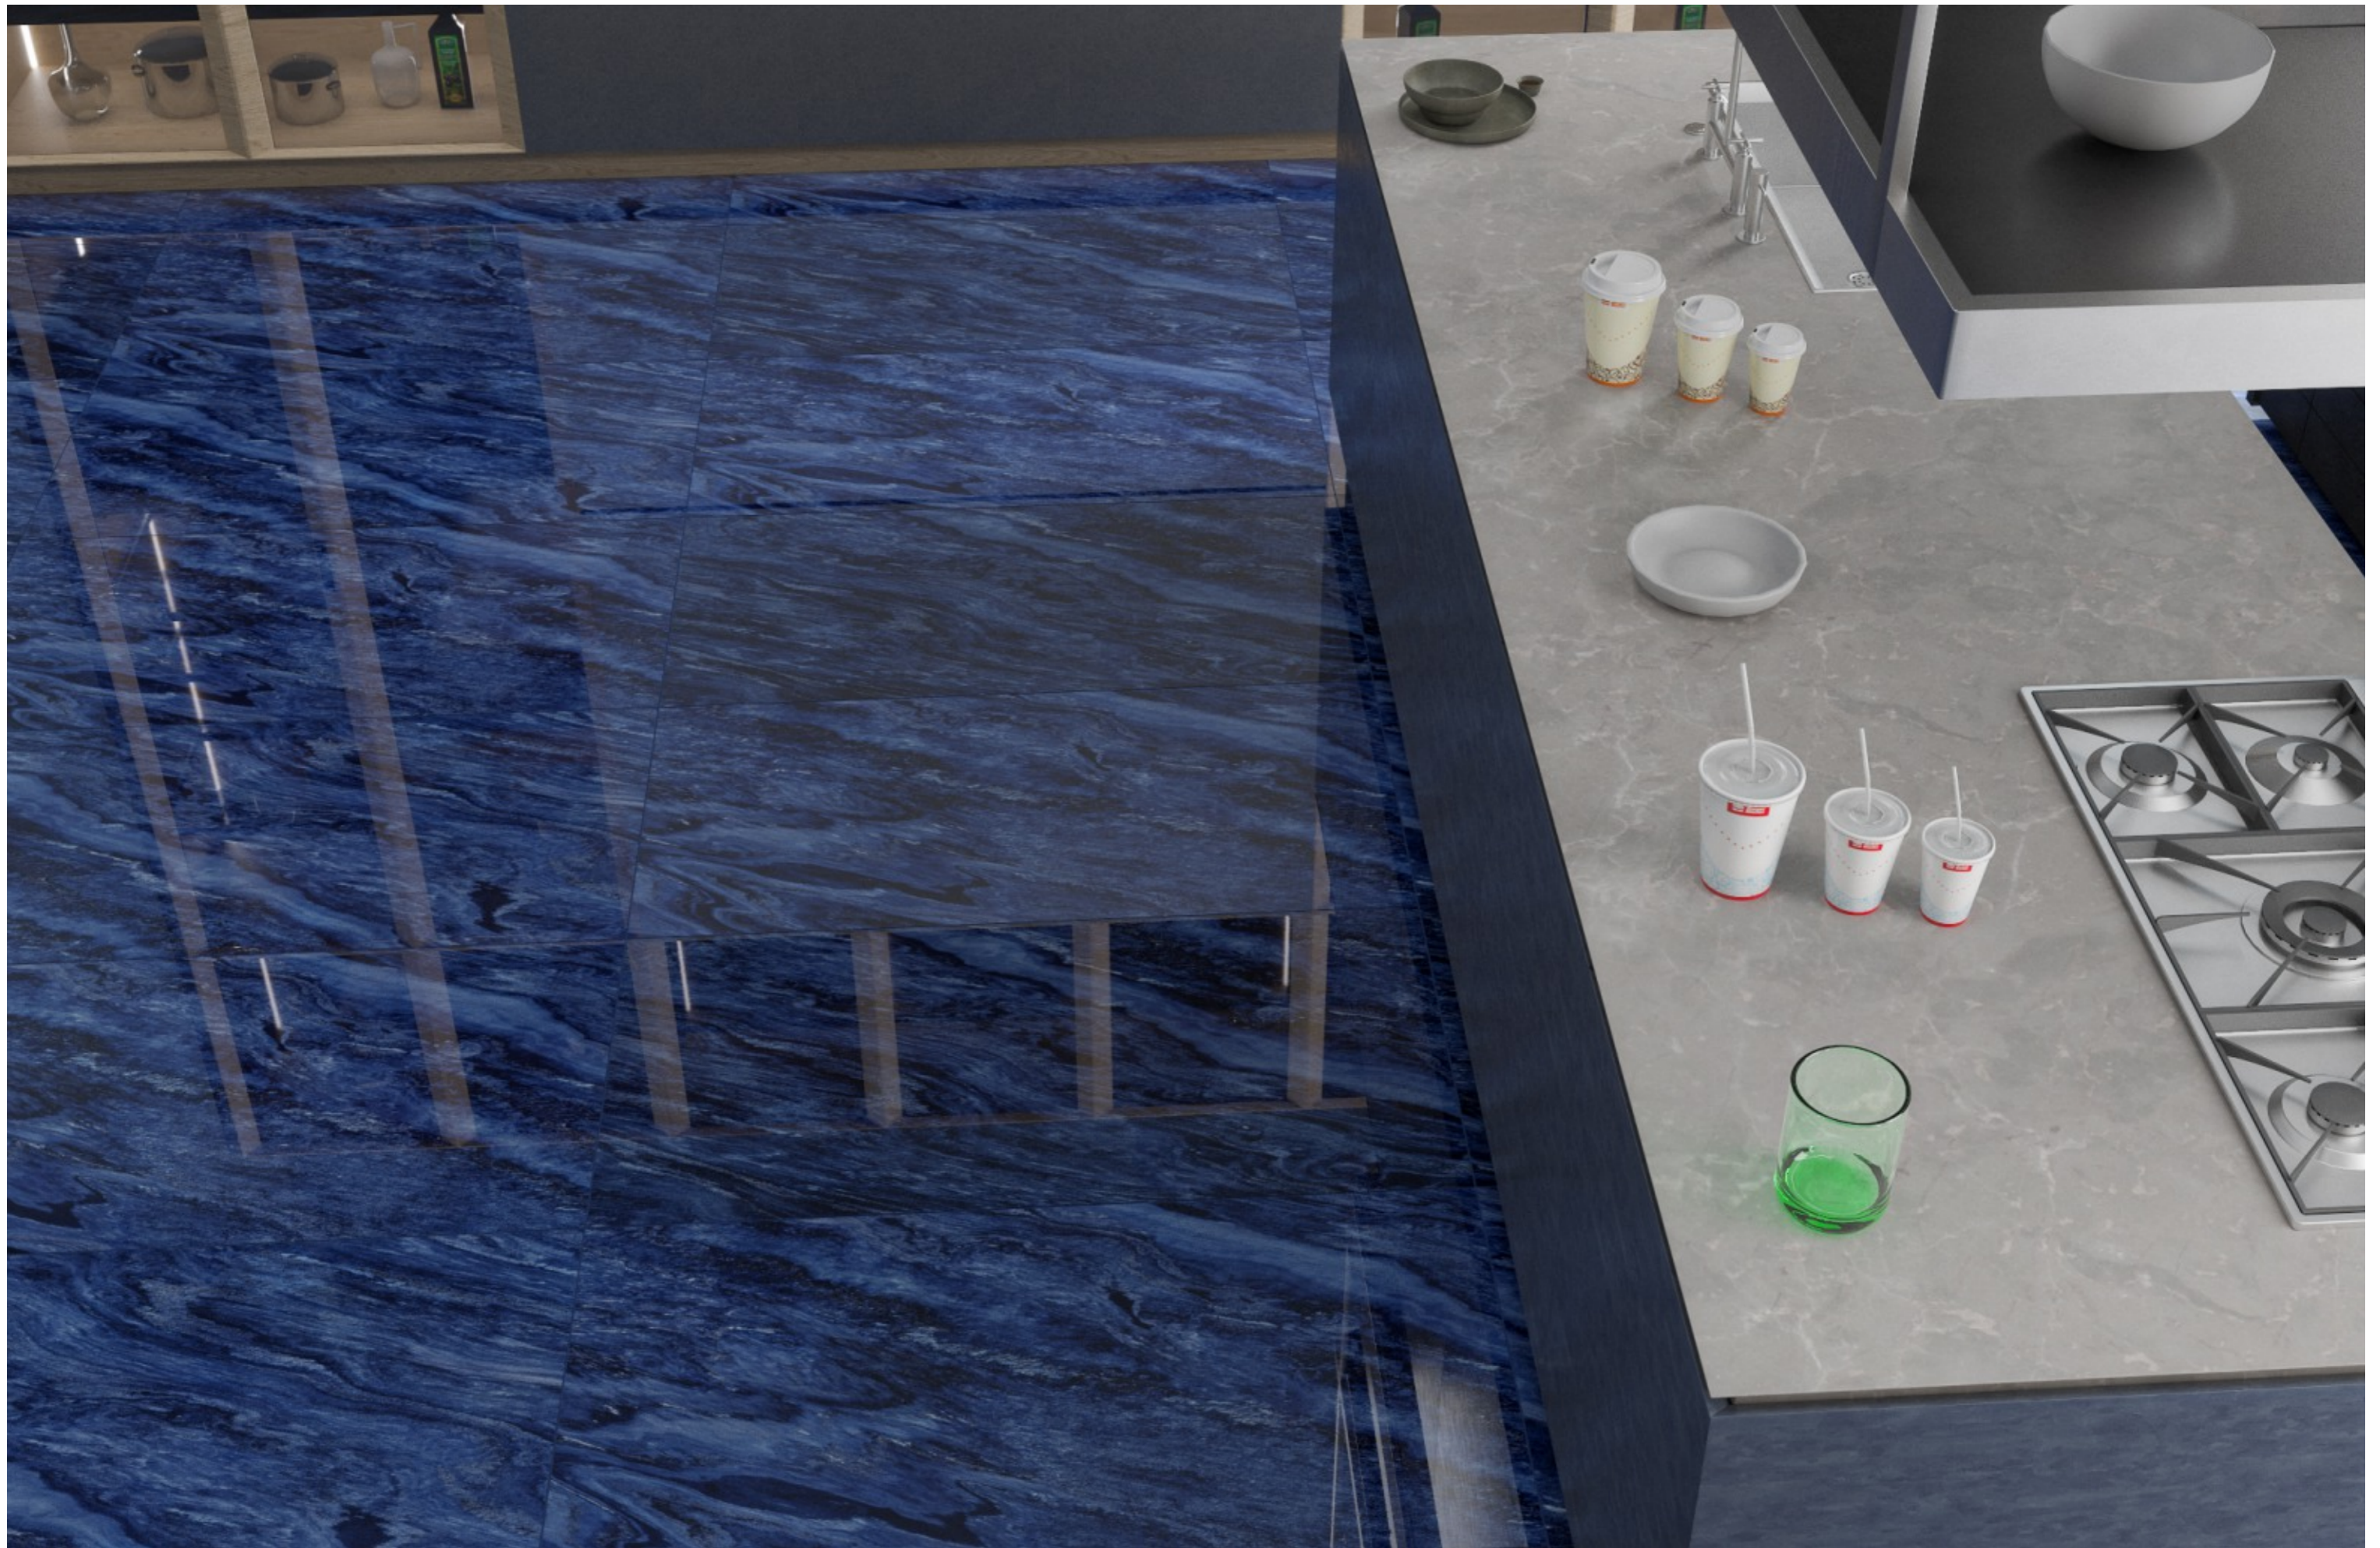

MOROCCO
BLUE

MOROCCO BLUE

SIZE
600x
1200MM

Series
HIGH GLOSSY

Random
05

MOROCCO BLUE

PORTORO
BLACK

PORTORO BLACK