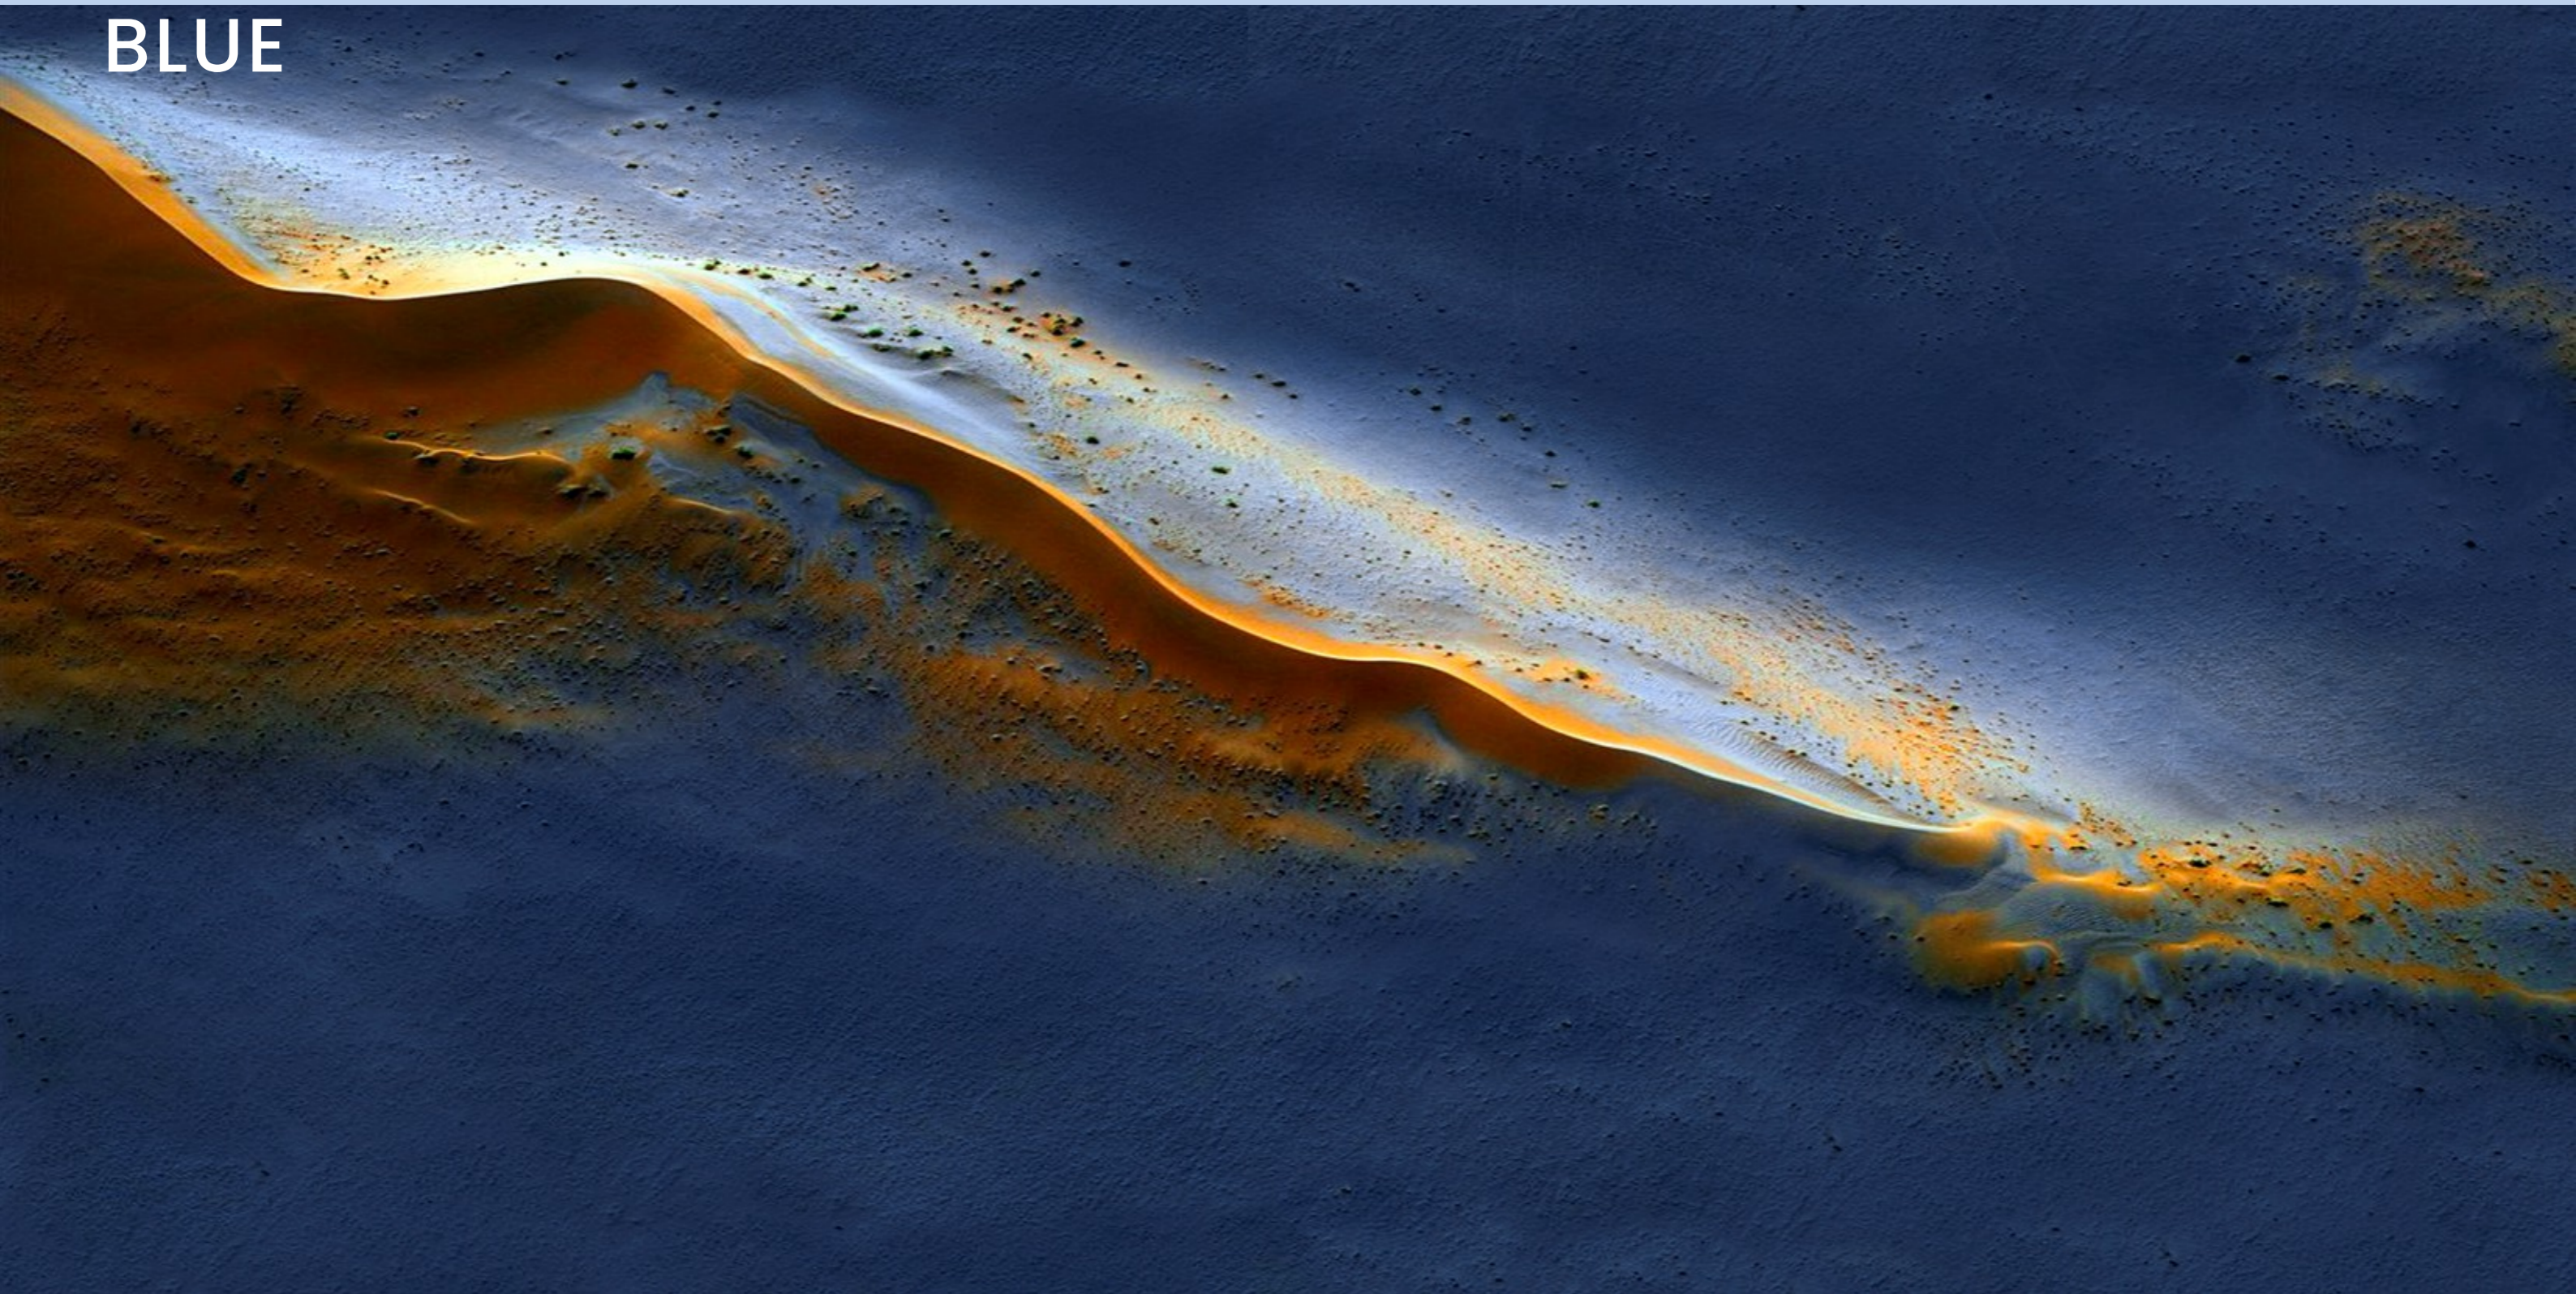

LITHOS
BLUE