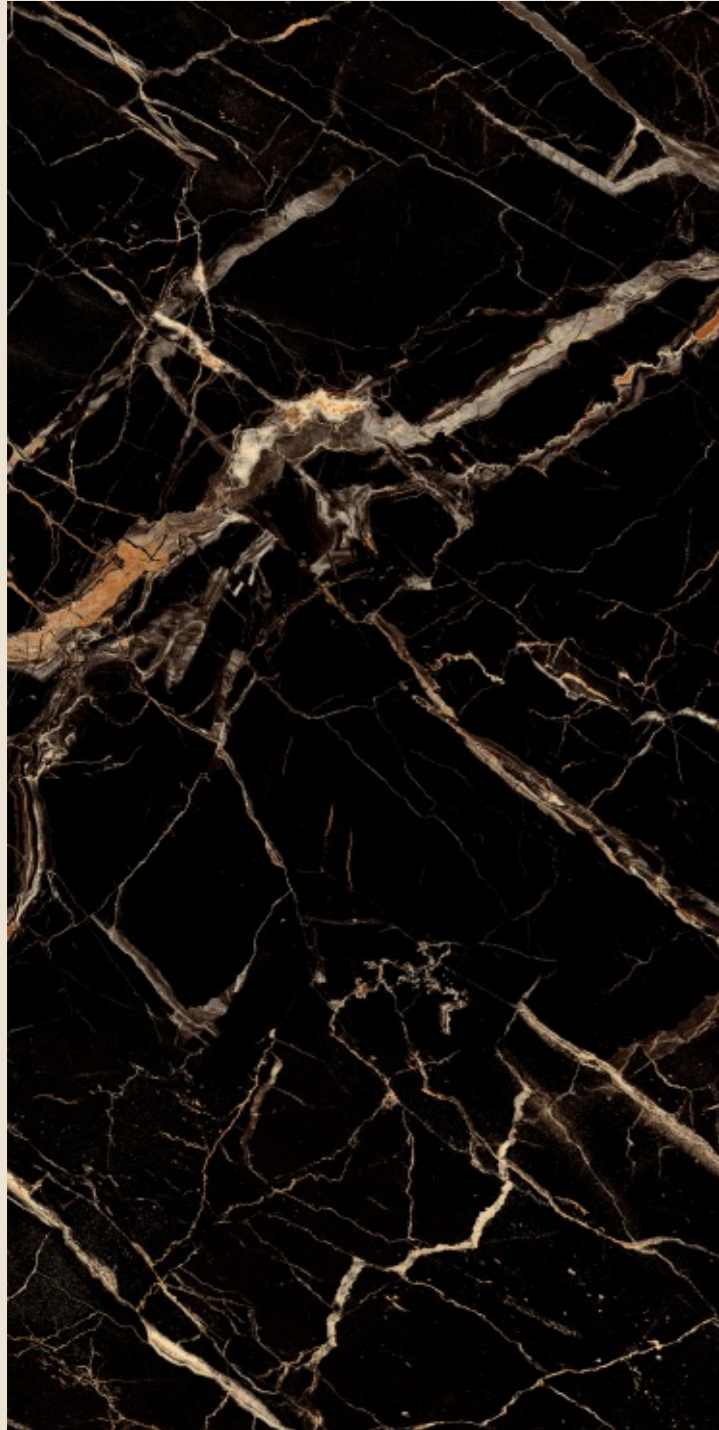

PRESTIGE GOLD

SIZE
600x
1200MM

Series
HIGH GLOSSY

Random
05