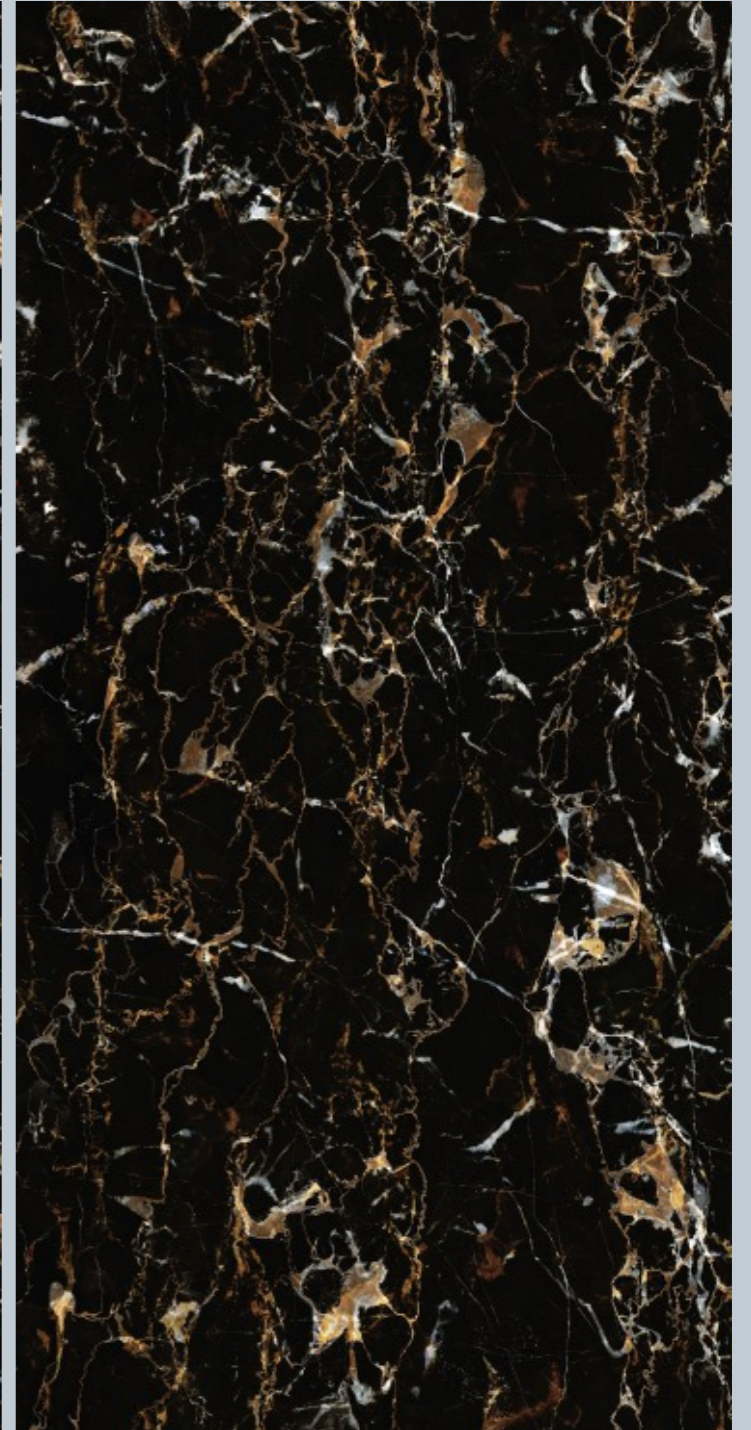

BLACKBERRY

SIZE
600x
1200MM

Series
HIGH GLOSSY

Random
04