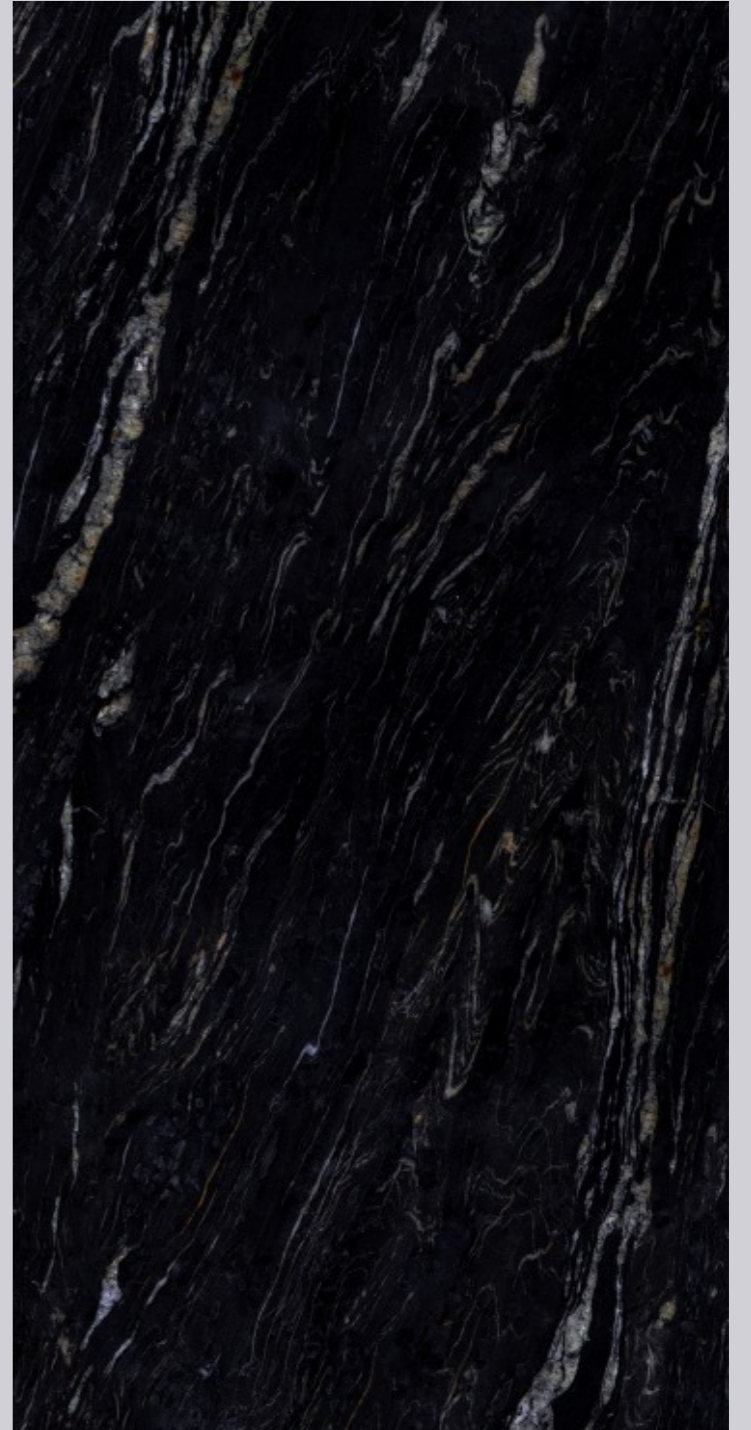

DAZZEL

SIZE
600x
1200MM

Series
HIGH GLOSSY

Random
04