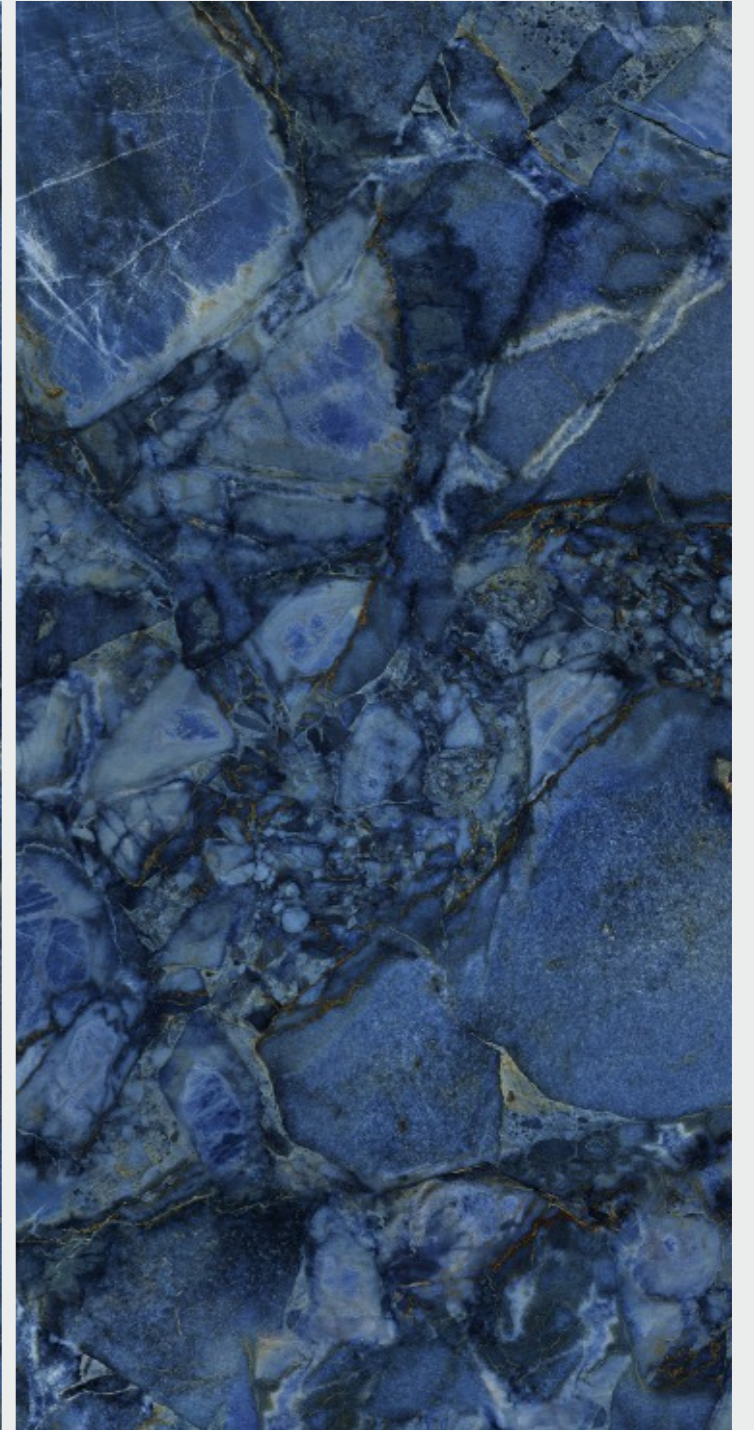

DOLOMITE

SIZE
600x
1200MM

Series
HIGH GLOSSY

Random
05