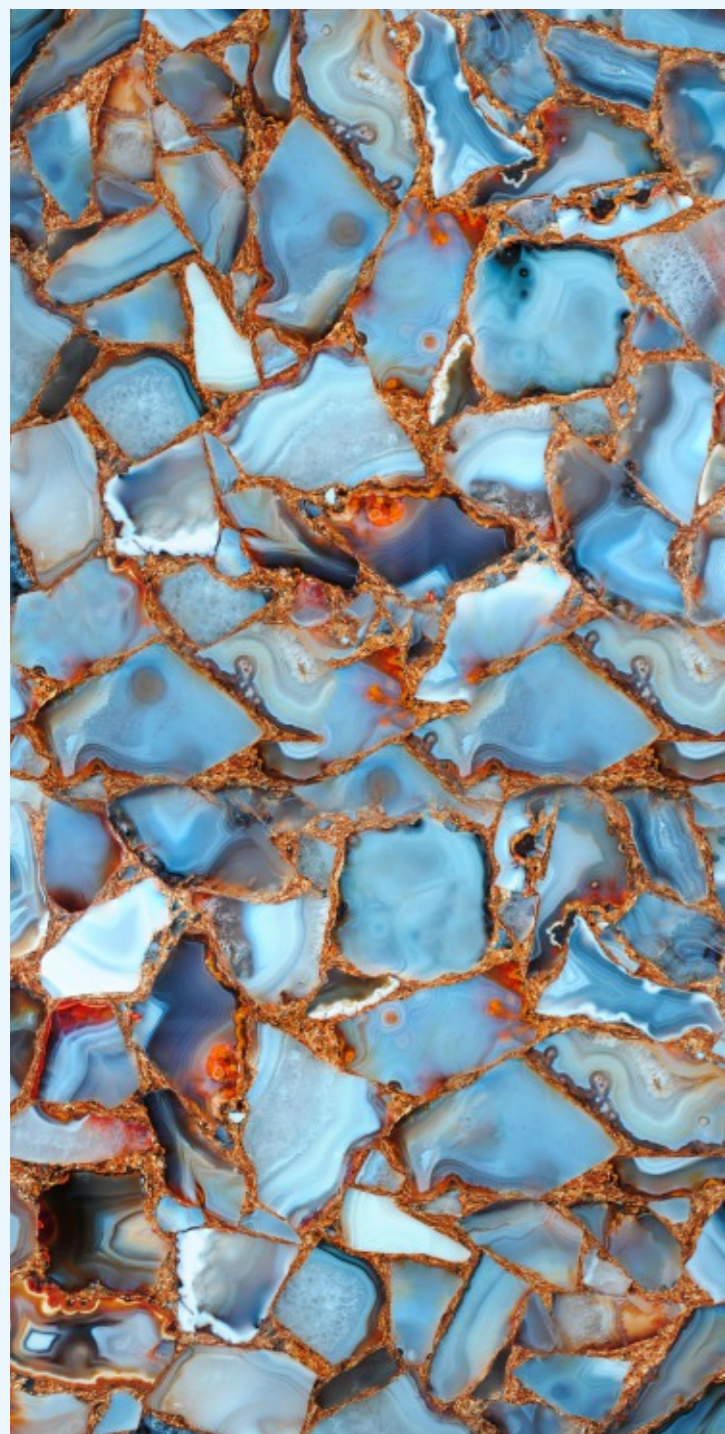

**JAZZ
5038**

SIZE
600x
1200MM

Series
HIGH GLOSSY

Random
01