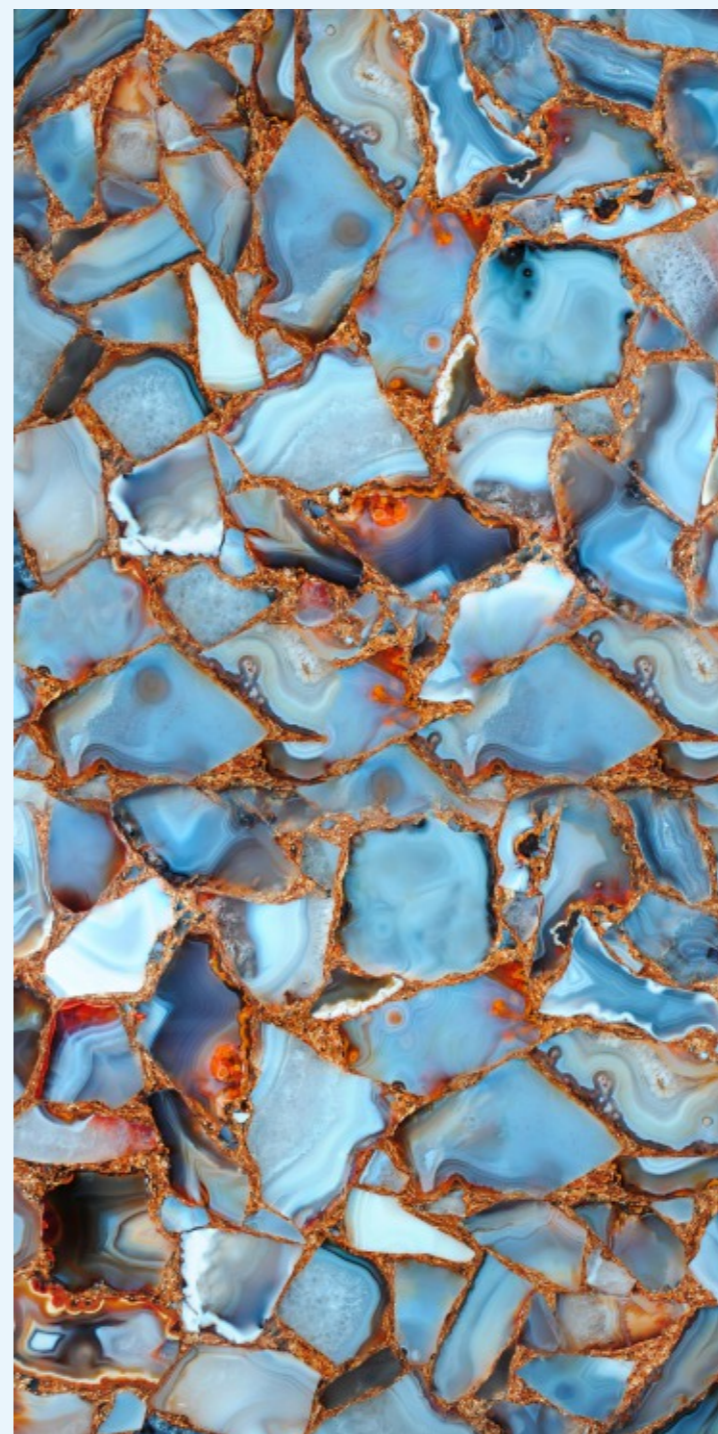

**JAZZ
5038**

SIZE
600x
1200MM

Series
HIGH GLOSSY

Random
01