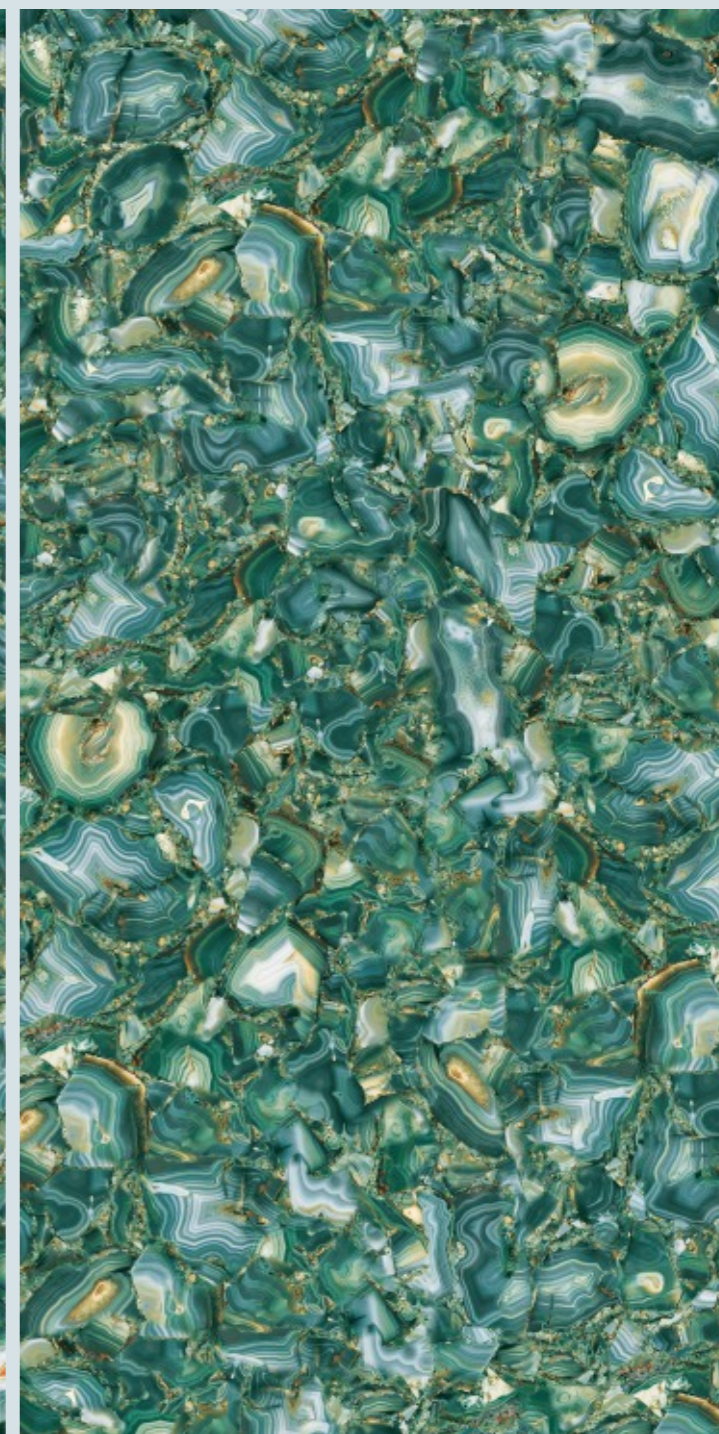

GREEN

JAZZ 5033 GREEN

SIZE
600x
1200MM

Series
HIGH GLOSSY

Random
05

JAZZ 5033

RED

JAZZ 5033 RED