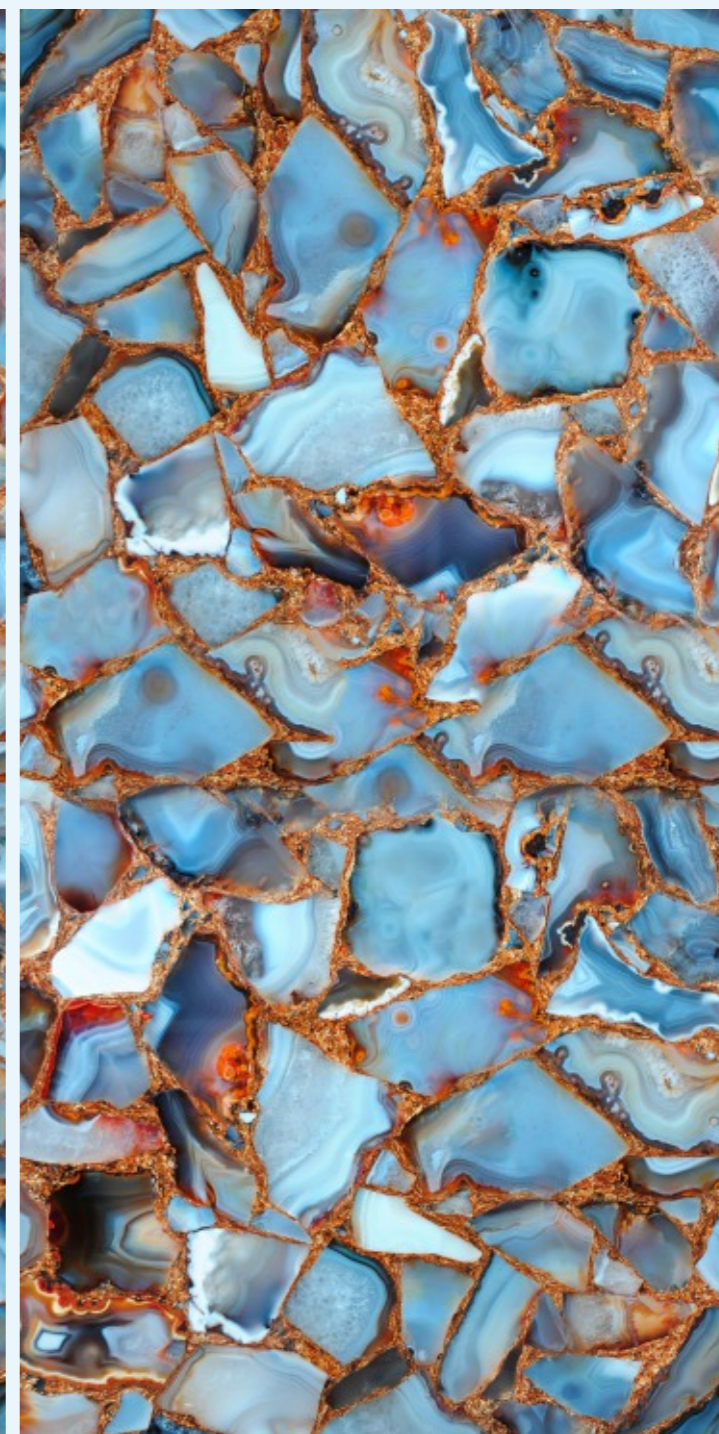

**JAZZ
5038**

SIZE
600x
1200MM

Series
HIGH GLOSSY

Random
01