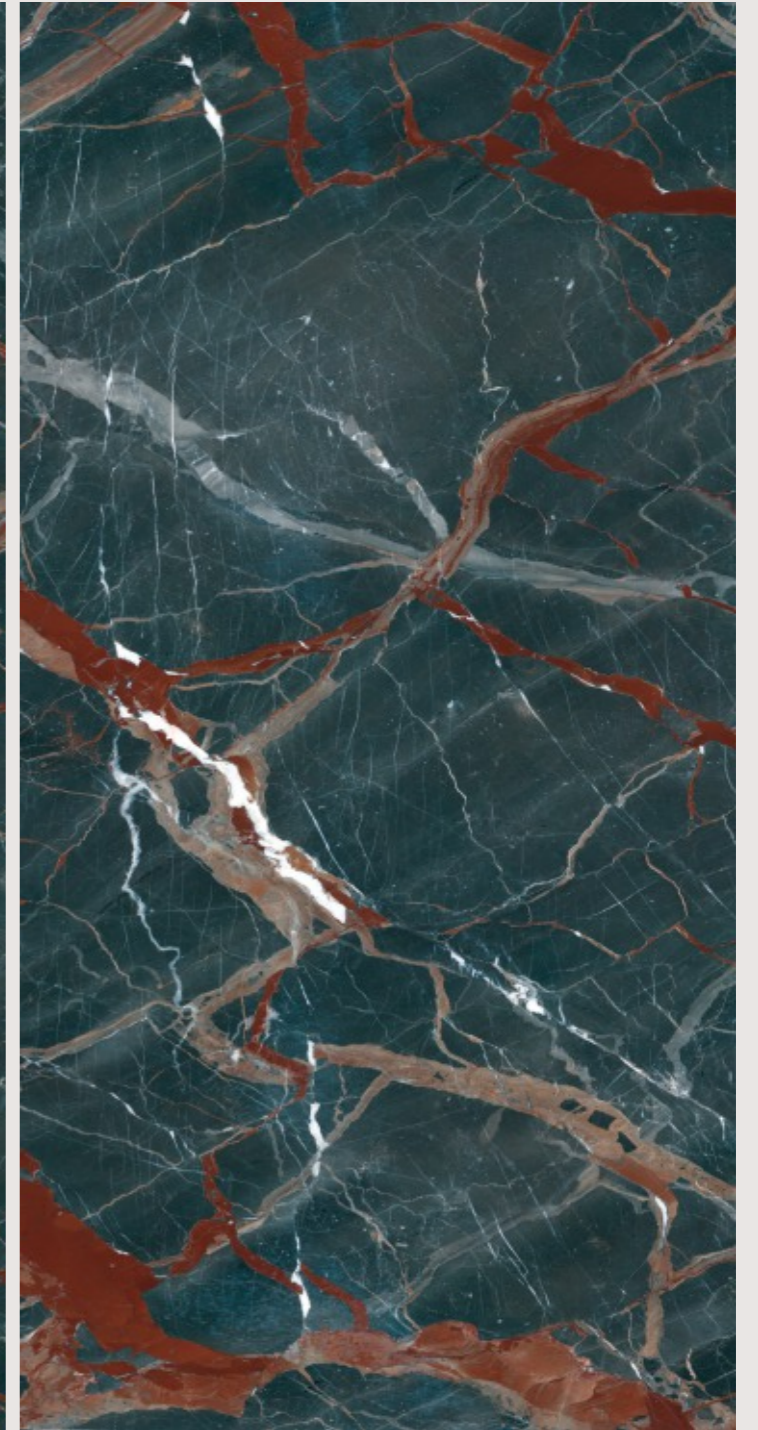

Random
05

JAZZ 5019

GREEN

JAZZ 5019 GREEN

SIZE
600x
1200MM

Series
HIGH GLOSSY

Random
05

JAZZ 5019 GREEN