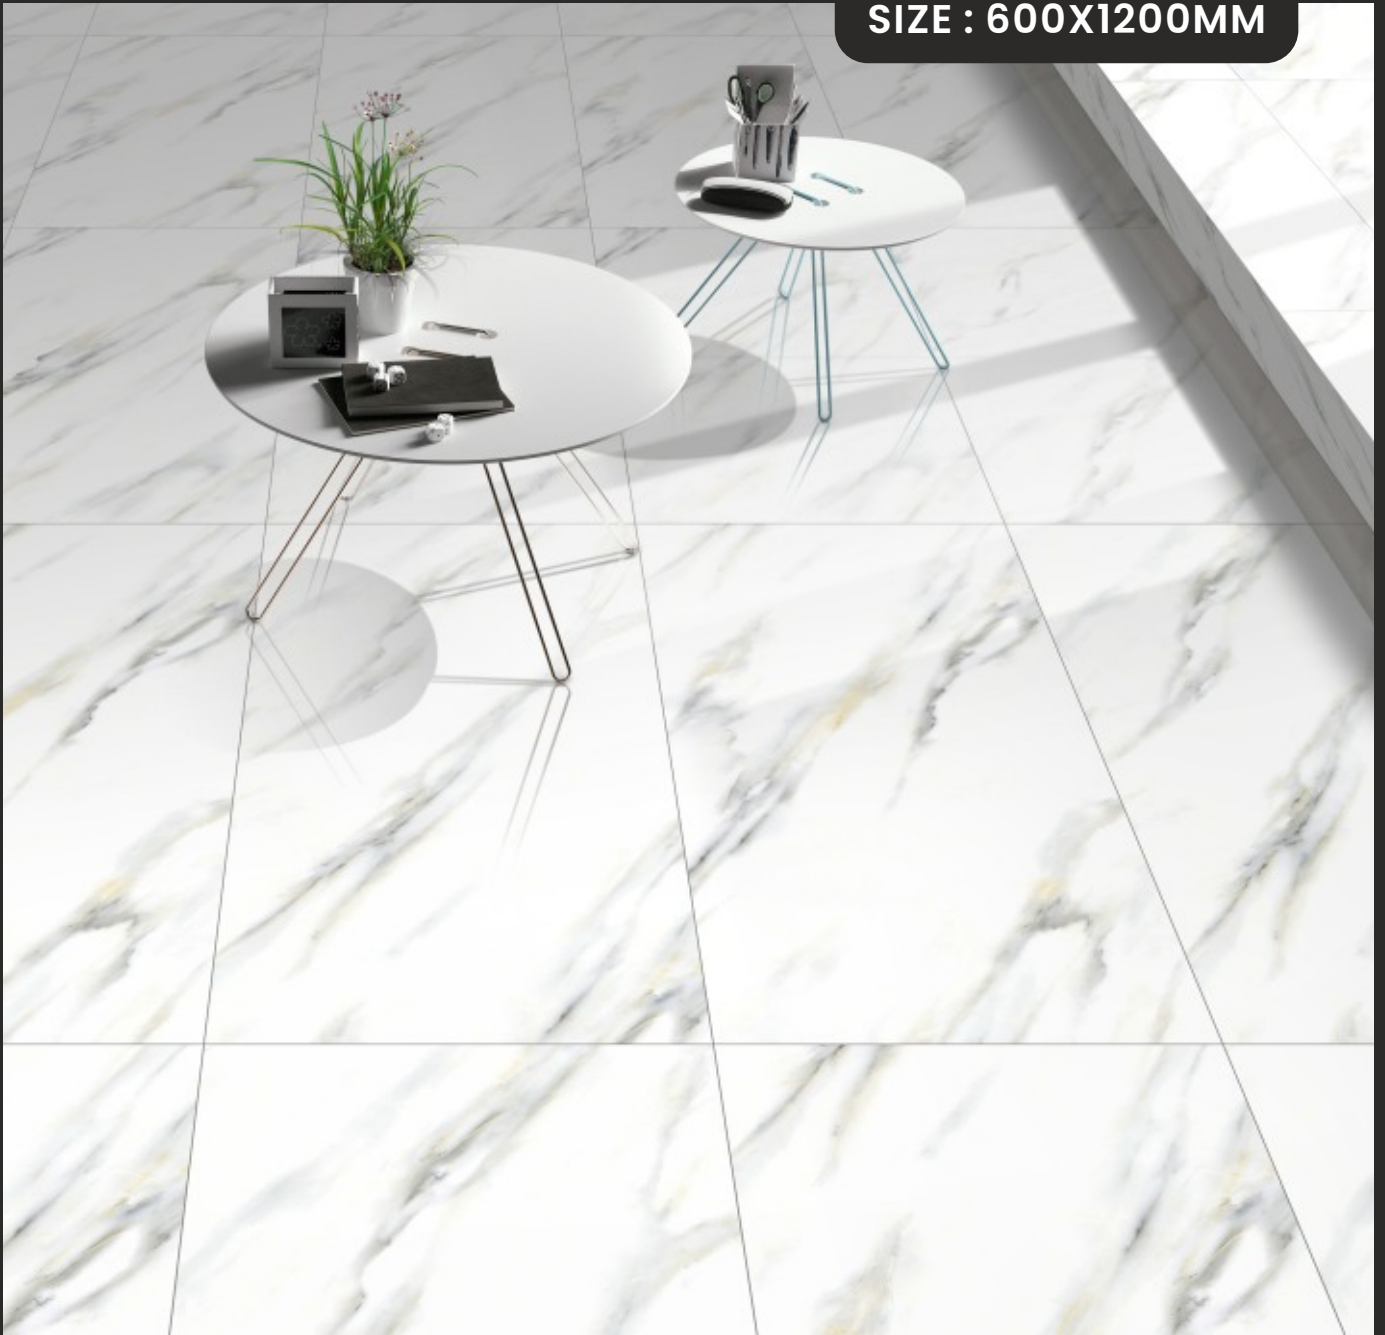

## OCTAVIANO SATVARIO

FINISH :  
GLOSSY COLLECTION

RANDOM FACES- 04

IS 15622

CM/L- 7900116017

  
**spera**  
*Luxury Forever*

SIZE : 600X1200MM

## OSWALD SKY

FINISH :  
GLOSSY COLLECTION

RANDOM FACES- 04

IS 15622

CM/L- 7900116017

  
**spera**  
*Luxury Forever*

SIZE : 600X1200MM