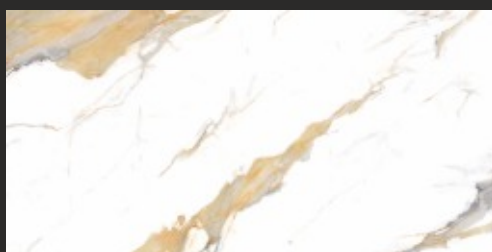

IS 15622

CM/L- 7900116017

spera
Luxury Forever