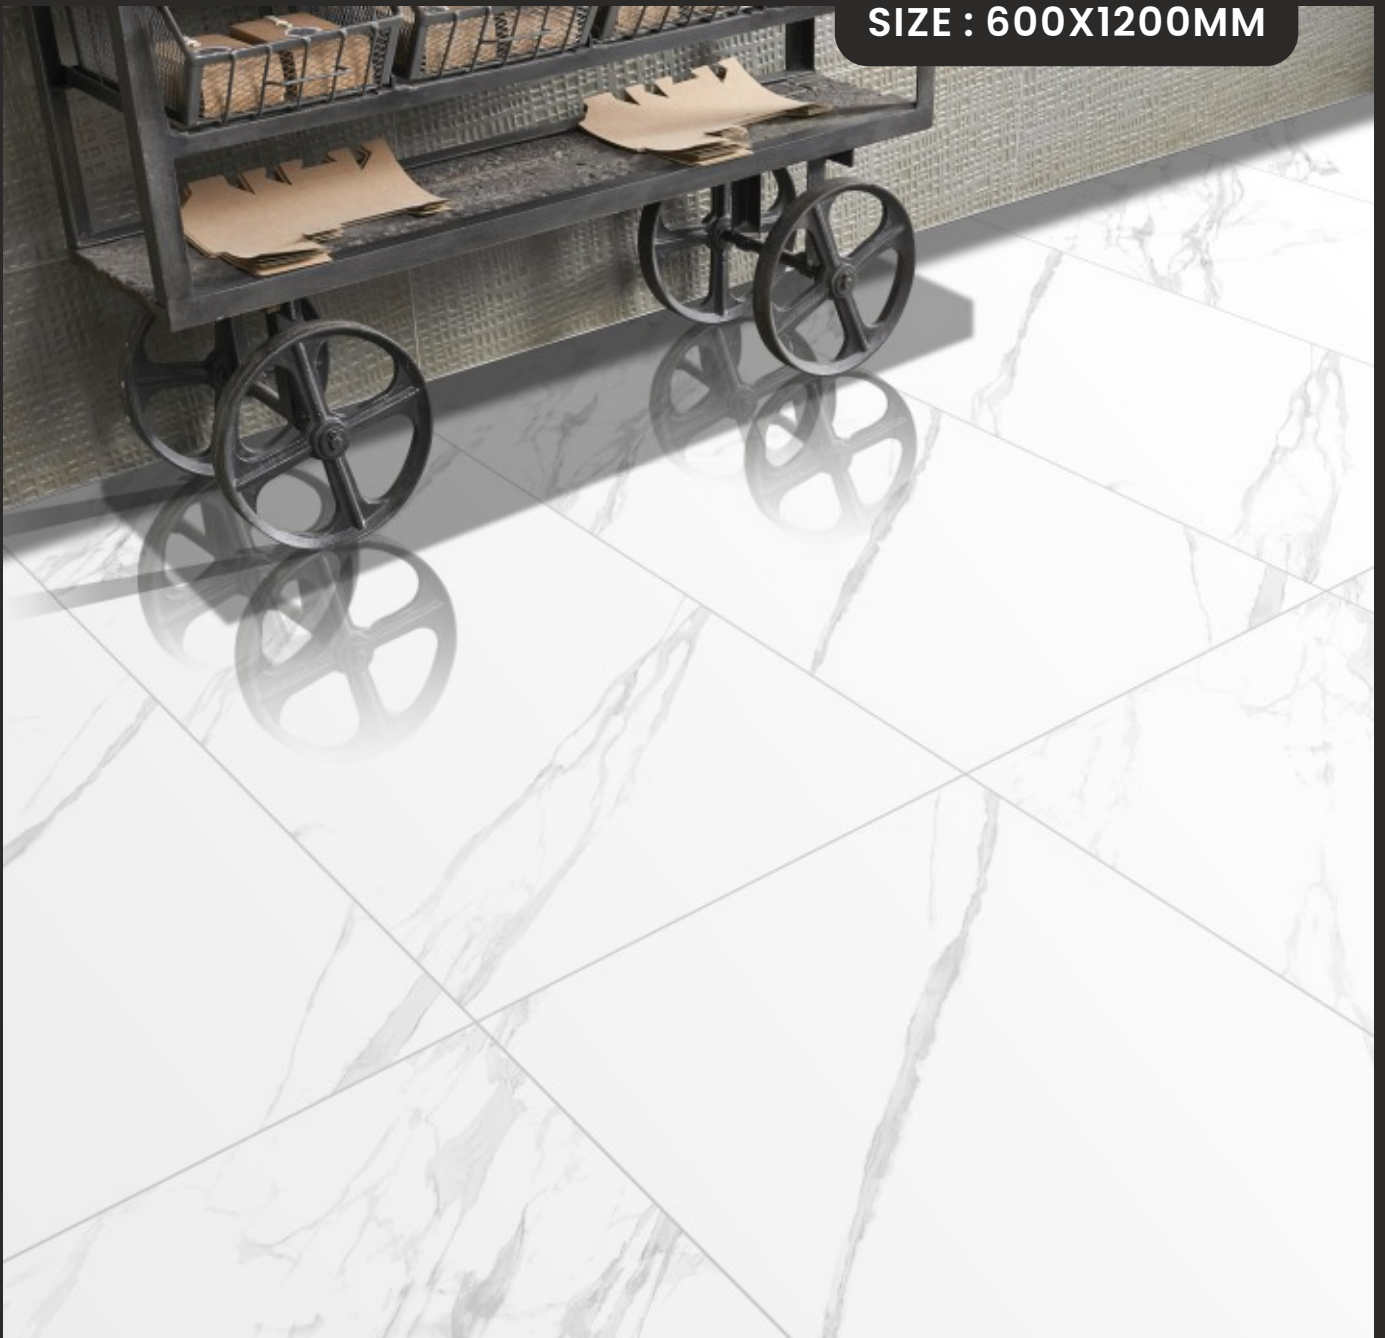

## MILD SATVARIO

FINISH :  
GLOSSY COLLECTION

RANDOM FACES- 04

IS 15622

CM/L- 7900116017

  
*Luxury Forever*

SIZE : 600X1200MM