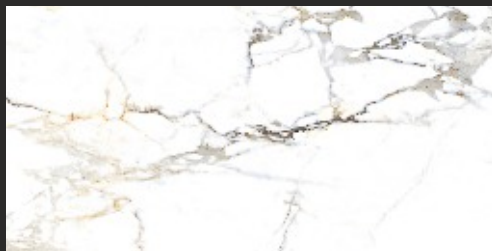

IS 15622

CM/L- 7900116017

spera
Luxury Forever