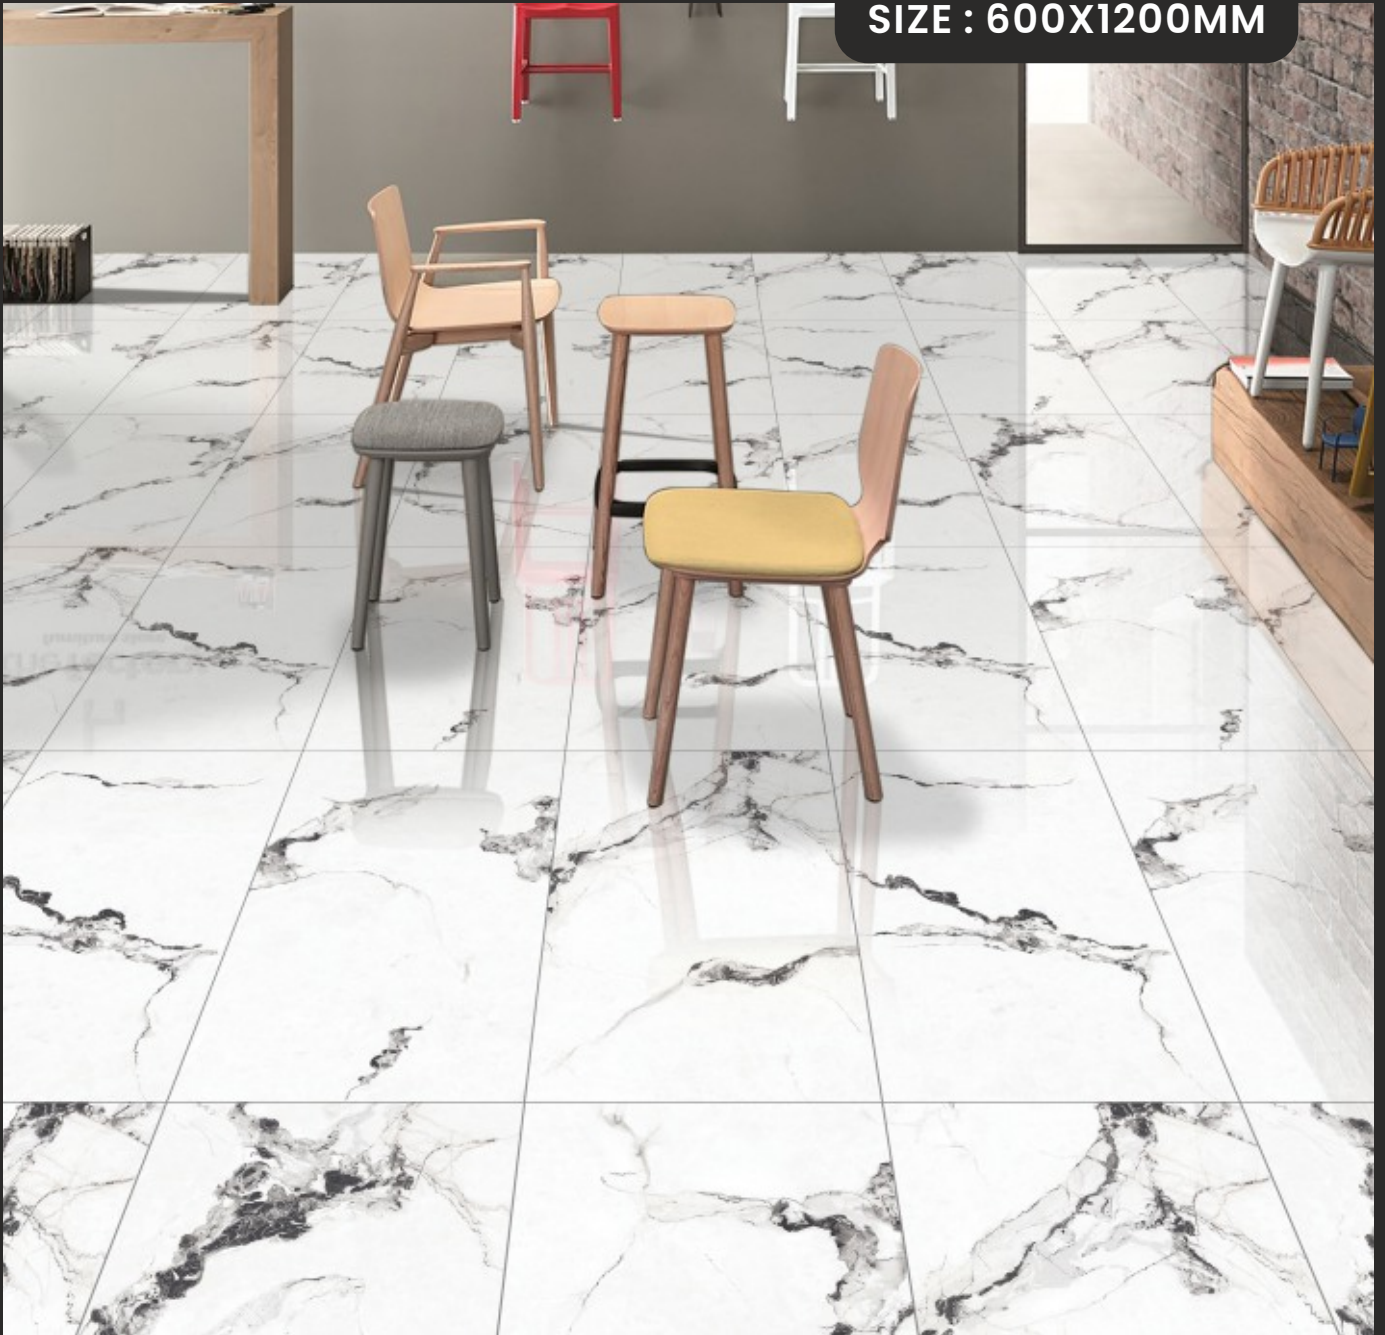

## GRIGIO SATVARIO

FINISH :  
GLOSSY COLLECTION

RANDOM FACES- 04

IS 15622

CM/L- 7900116017

  
**spera**  
*Luxury Forever*

SIZE : 600X1200MM