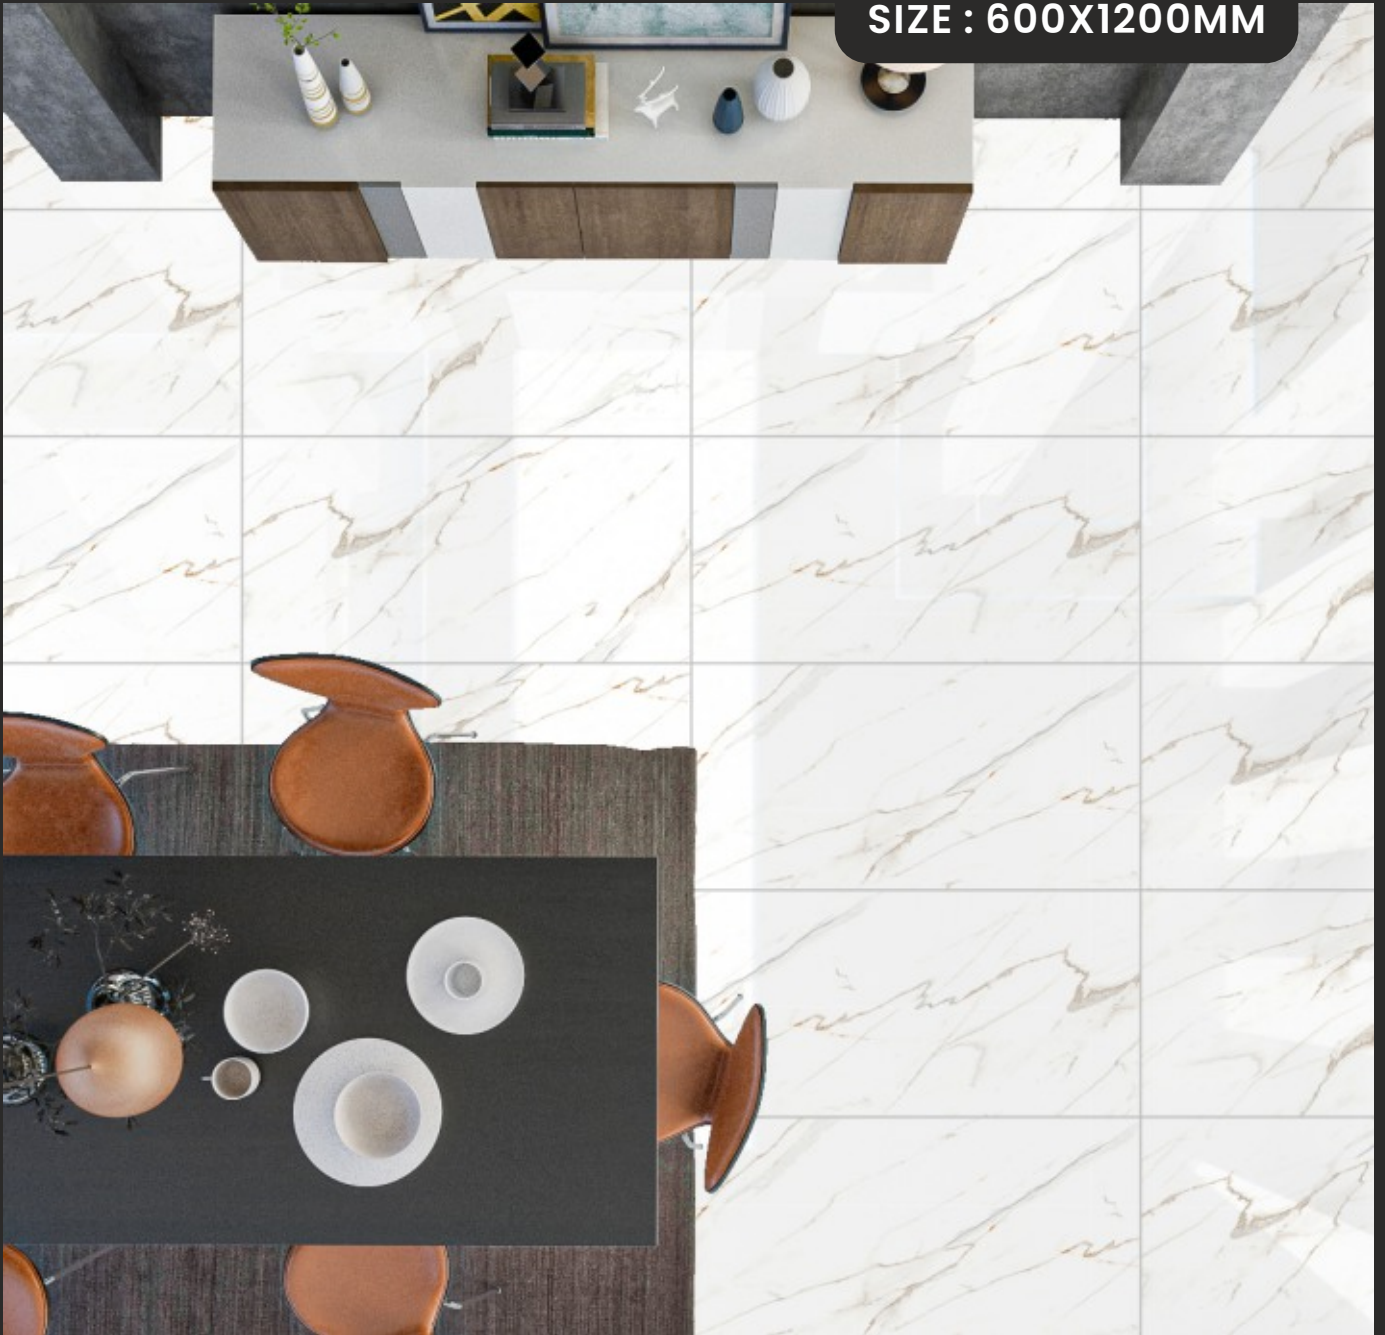

## ELEGANT GREY

FINISH :  
GLOSSY COLLECTION

RANDOM FACES- 04

IS 15622

CM/L- 7900116017

  
**spera**  
*Luxury Forever*

SIZE : 600X1200MM