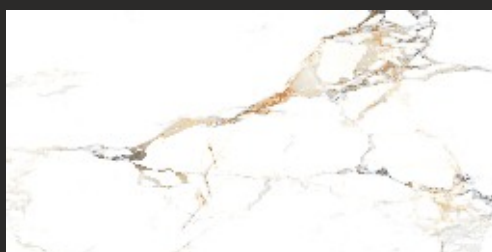

IS 15622

CM/L- 7900116017

spera
Luxury Forever