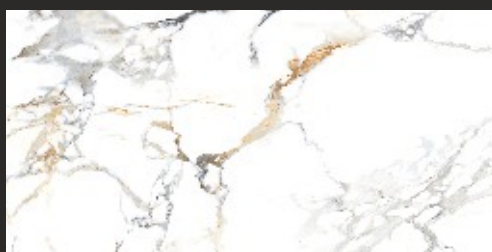

IS 15622

CM/L- 7900116017

spera
Luxury Forever