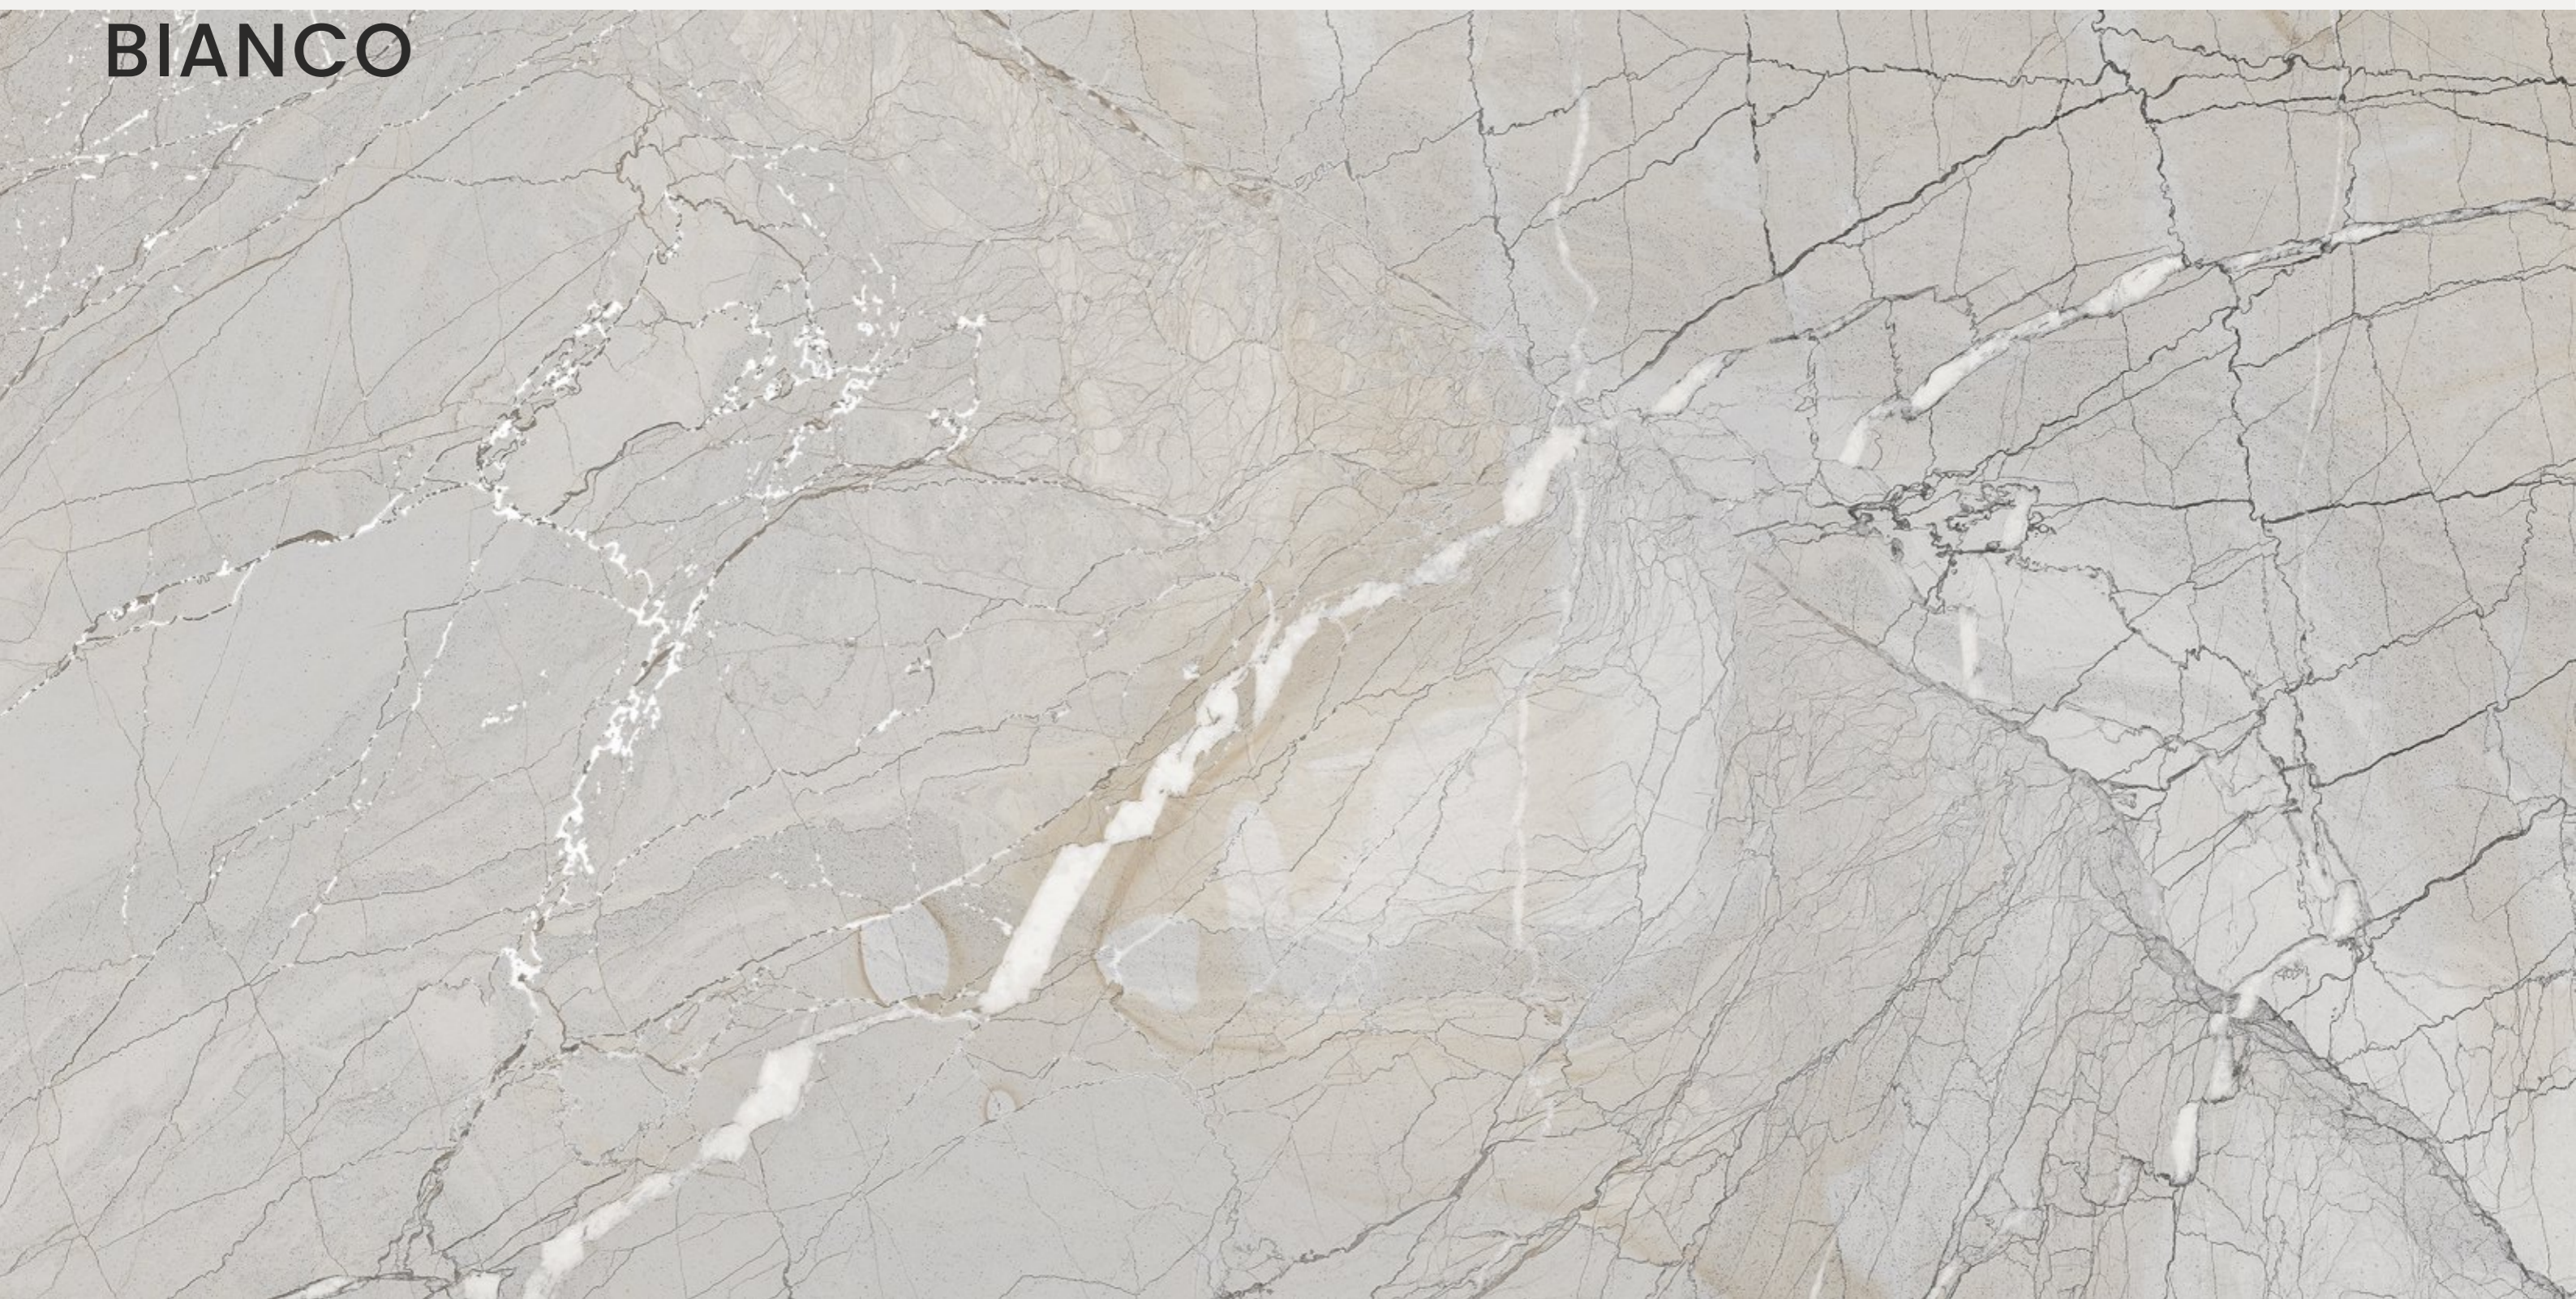

Series
MATT

Random
04

JASPERO
NATURAL

JASPERO NATURAL

**MARVEL
BIANCO**

MARVEL BIANCO

SIZE
600x
1200MM

Series
MATT