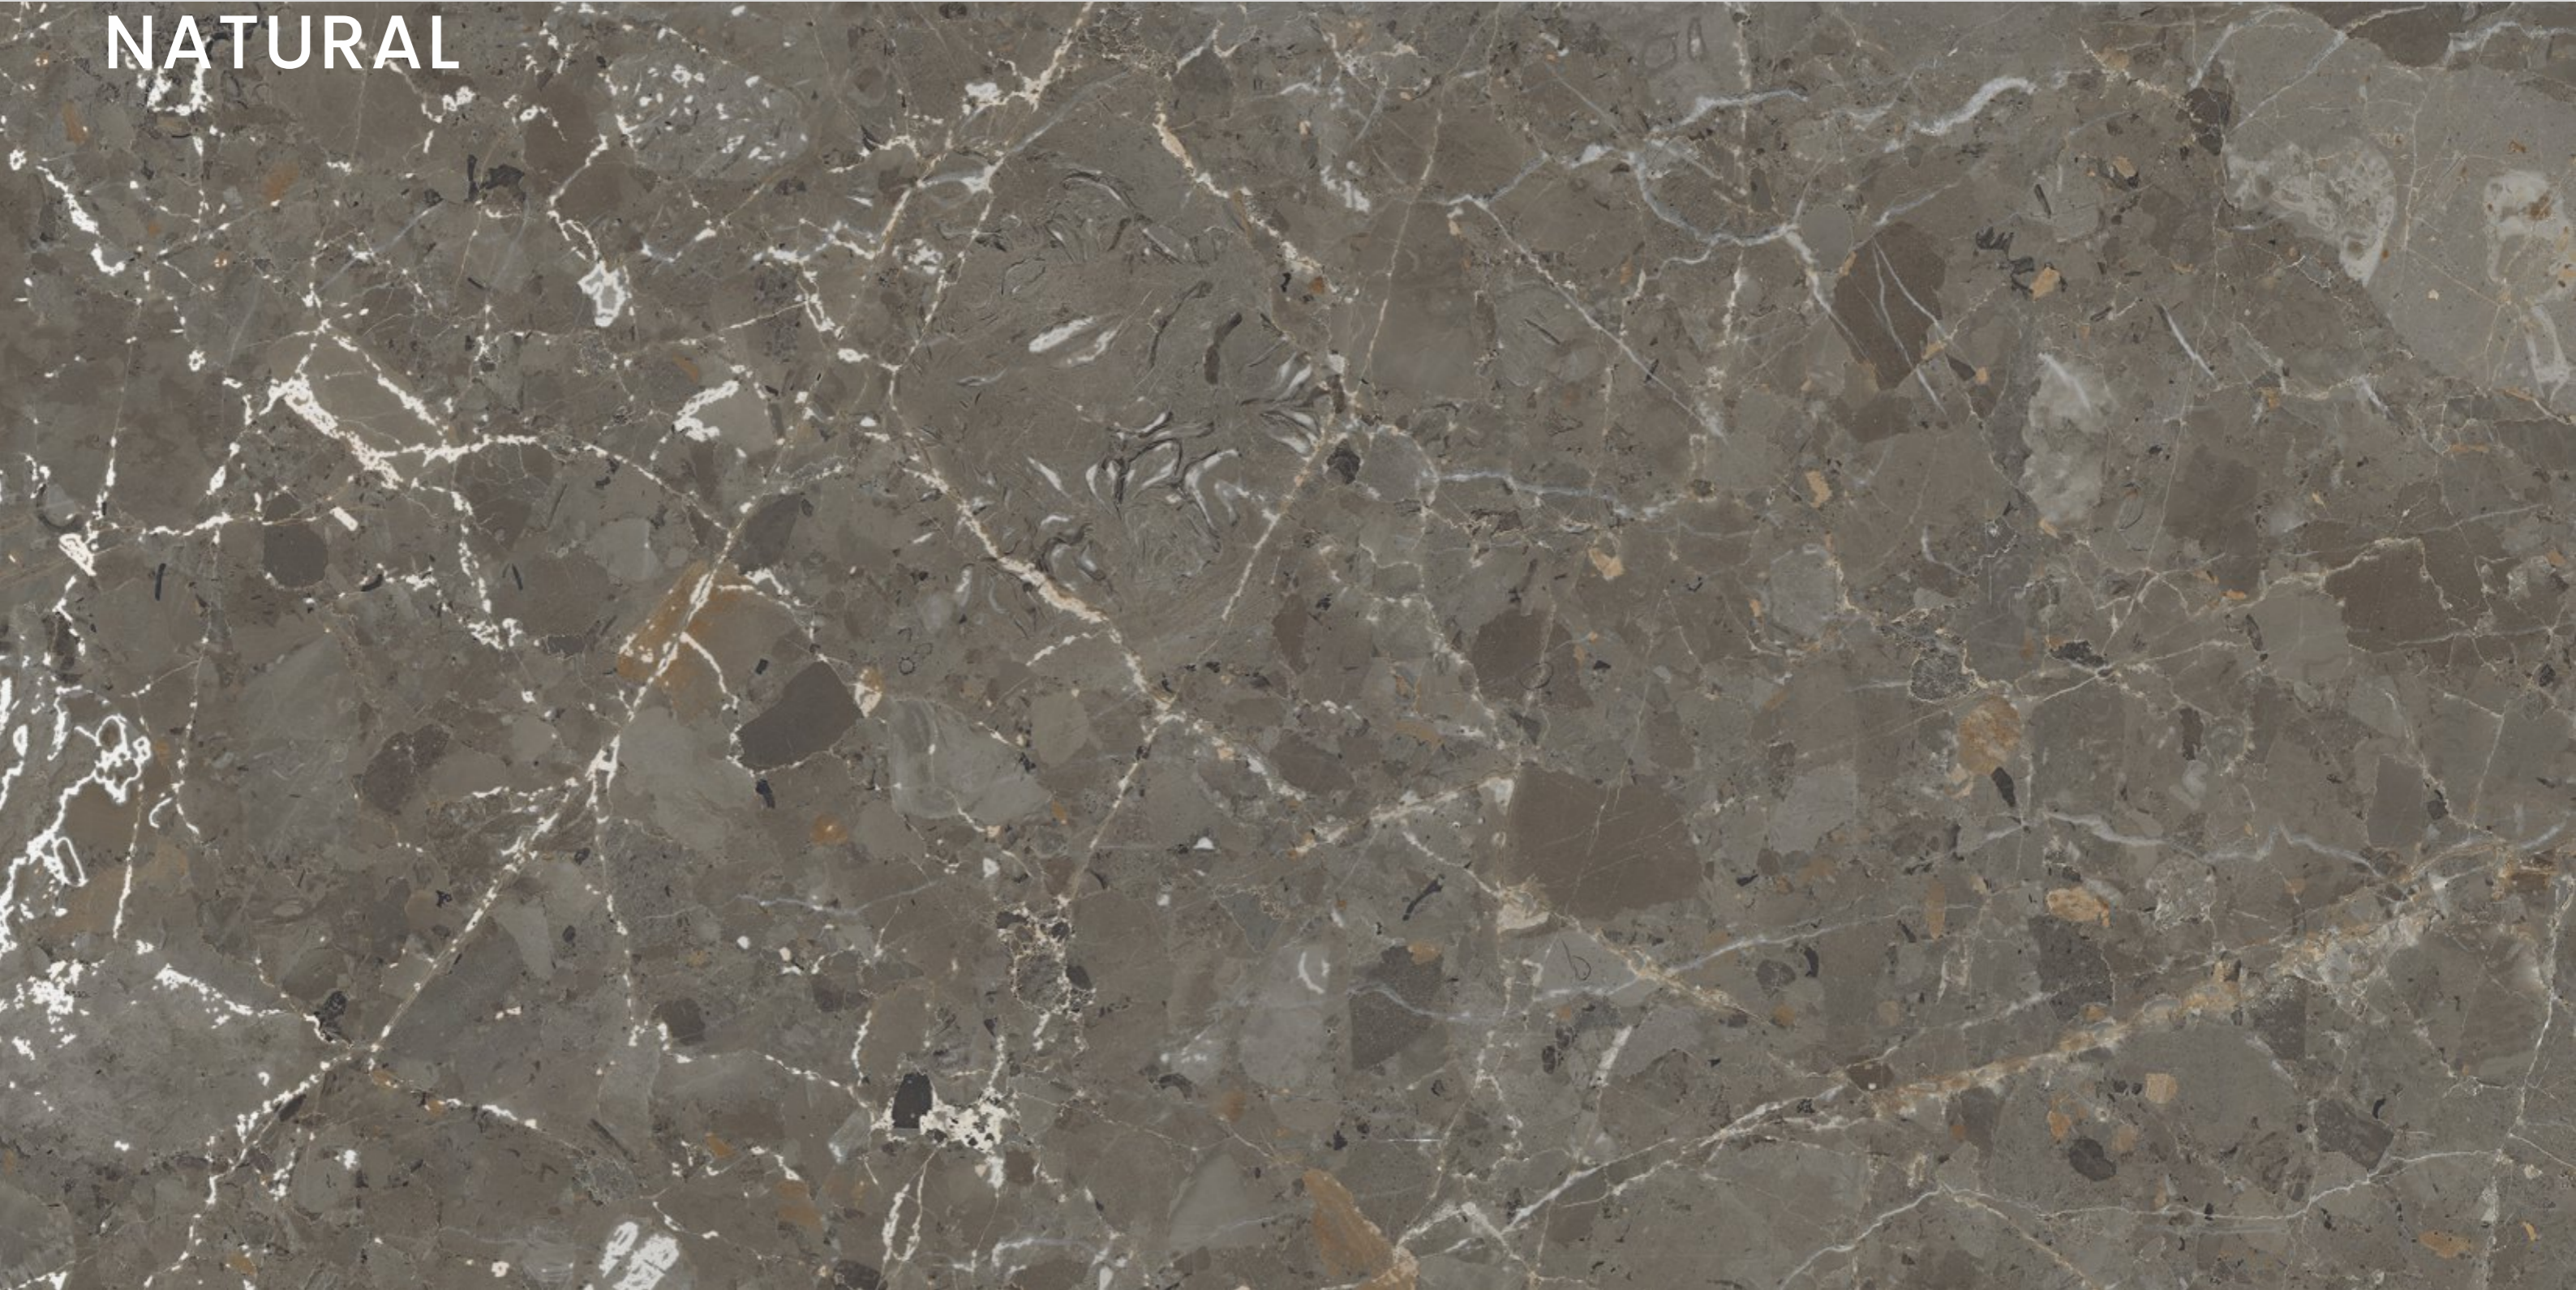

**FUSION
WHITE**

FUSION WHITE

SIZE
600x
1200MM

Series
MATT

Random
03

**GLACIER
NATURAL**

GLACIER NATURAL

SIZE
600x
1200MM