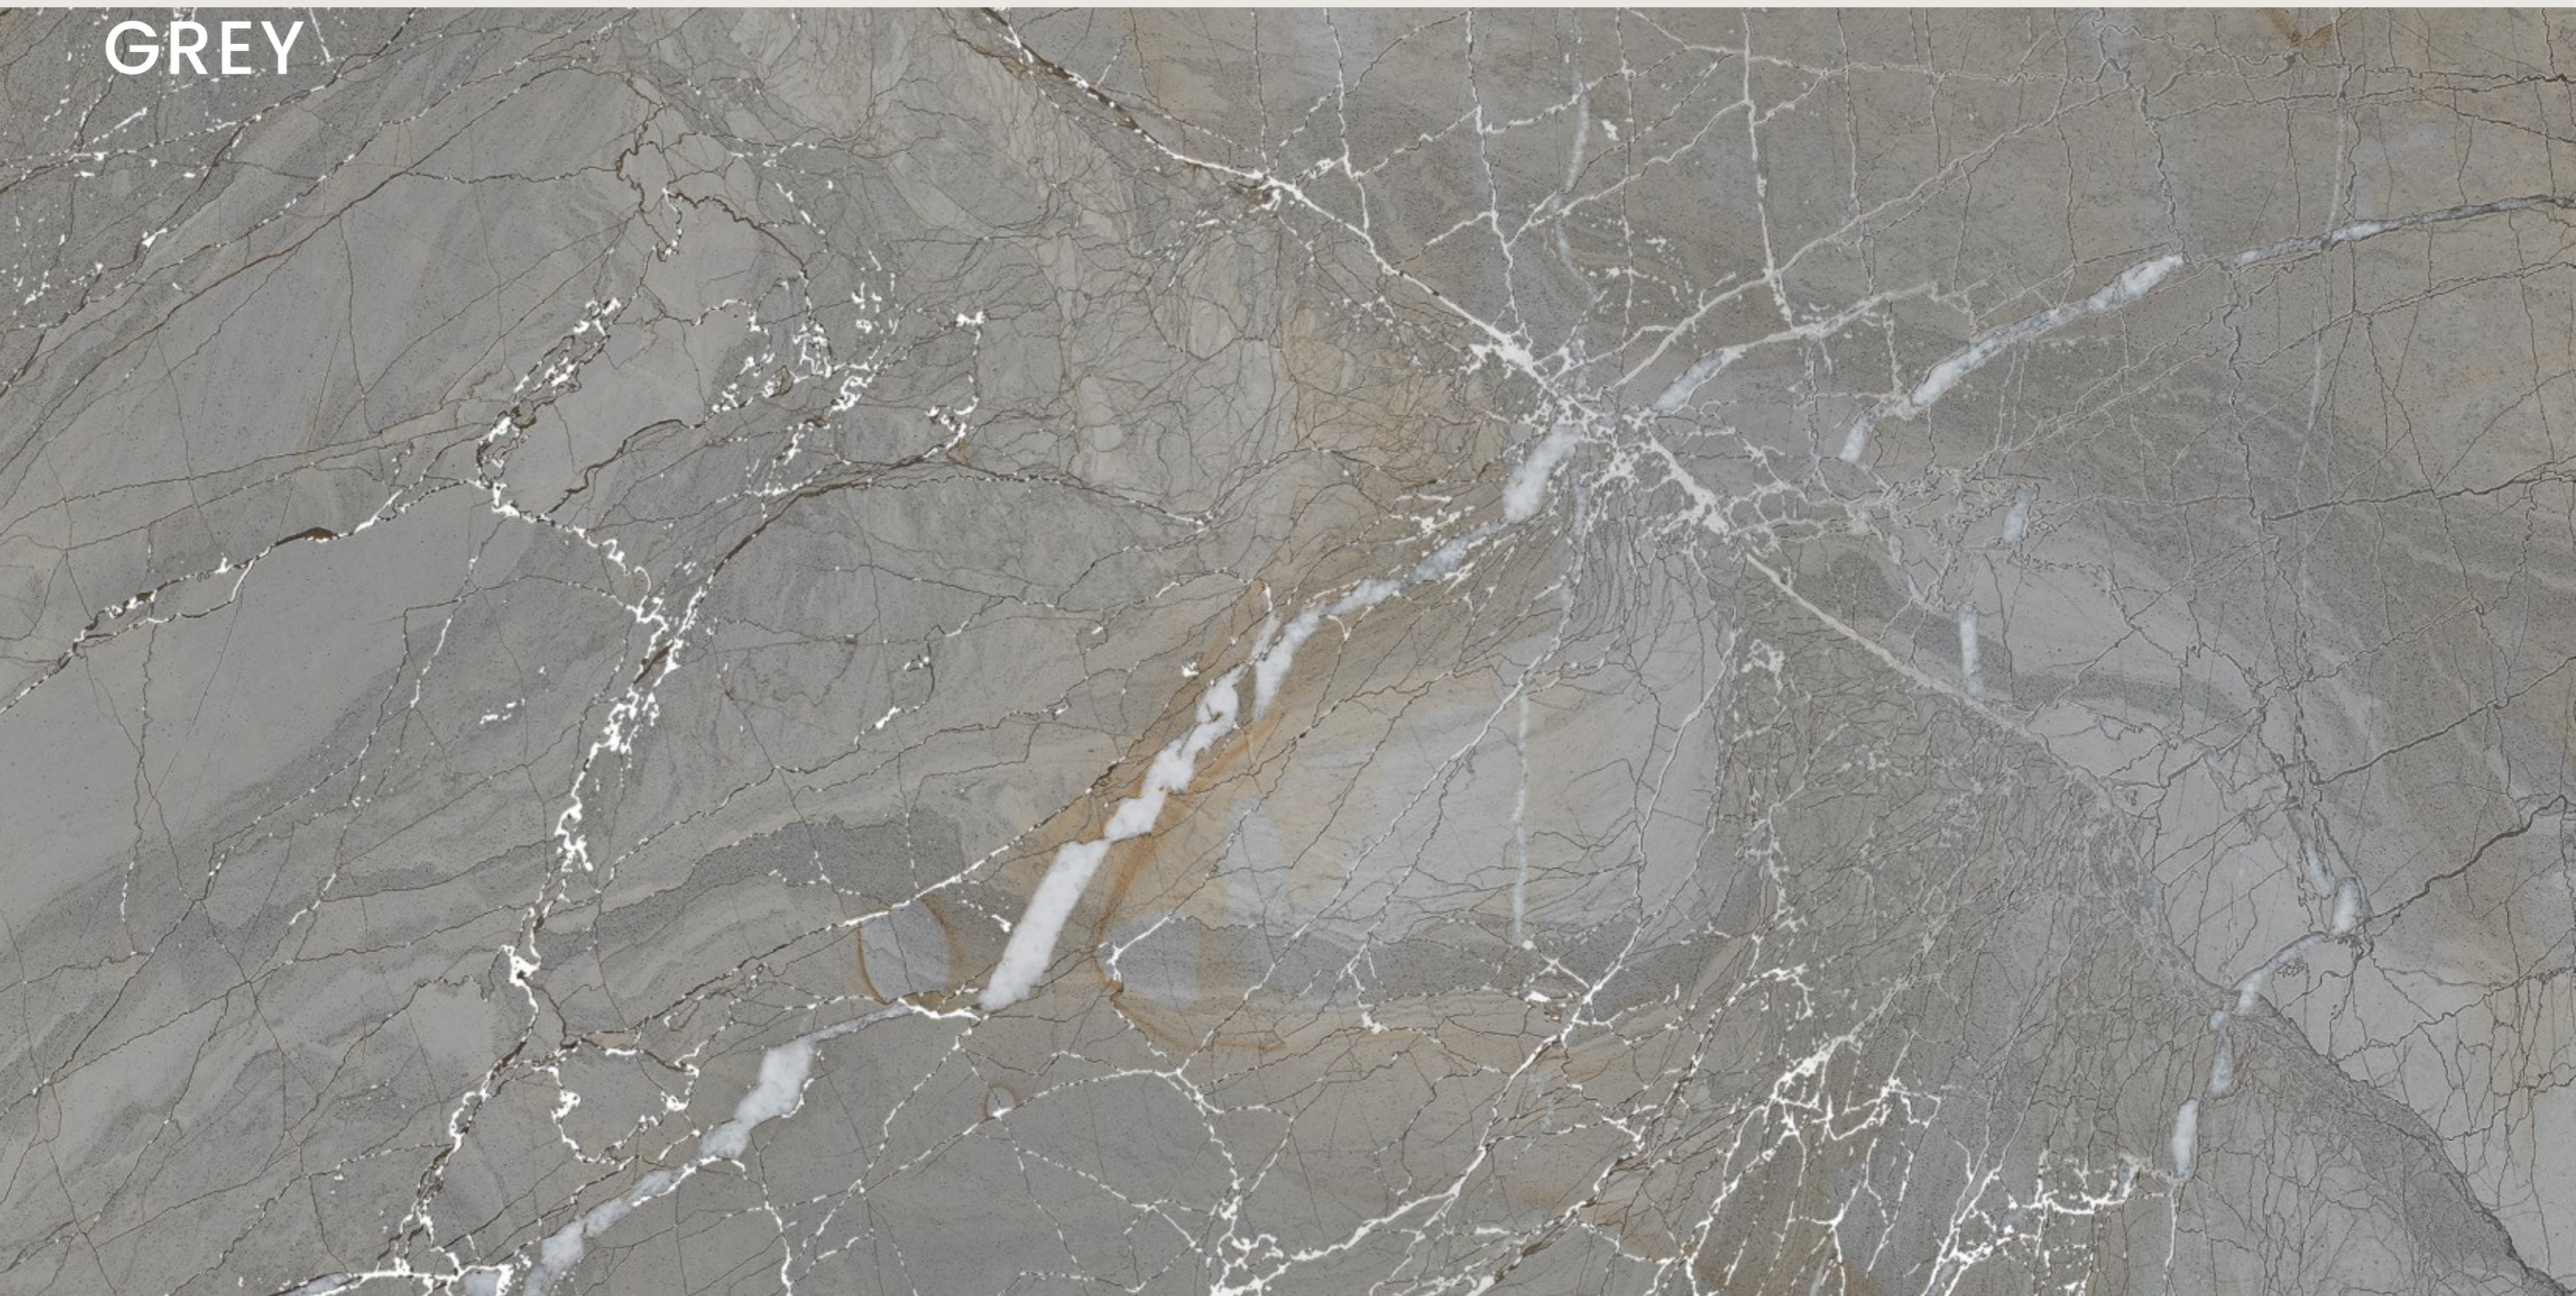

Random
03

**MARVEL
BROWN**

MARVEL BROWN

SIZE
600x
1200MM

Series
MATT

Random
03

MARVEL
GREY

MARVEL GREY