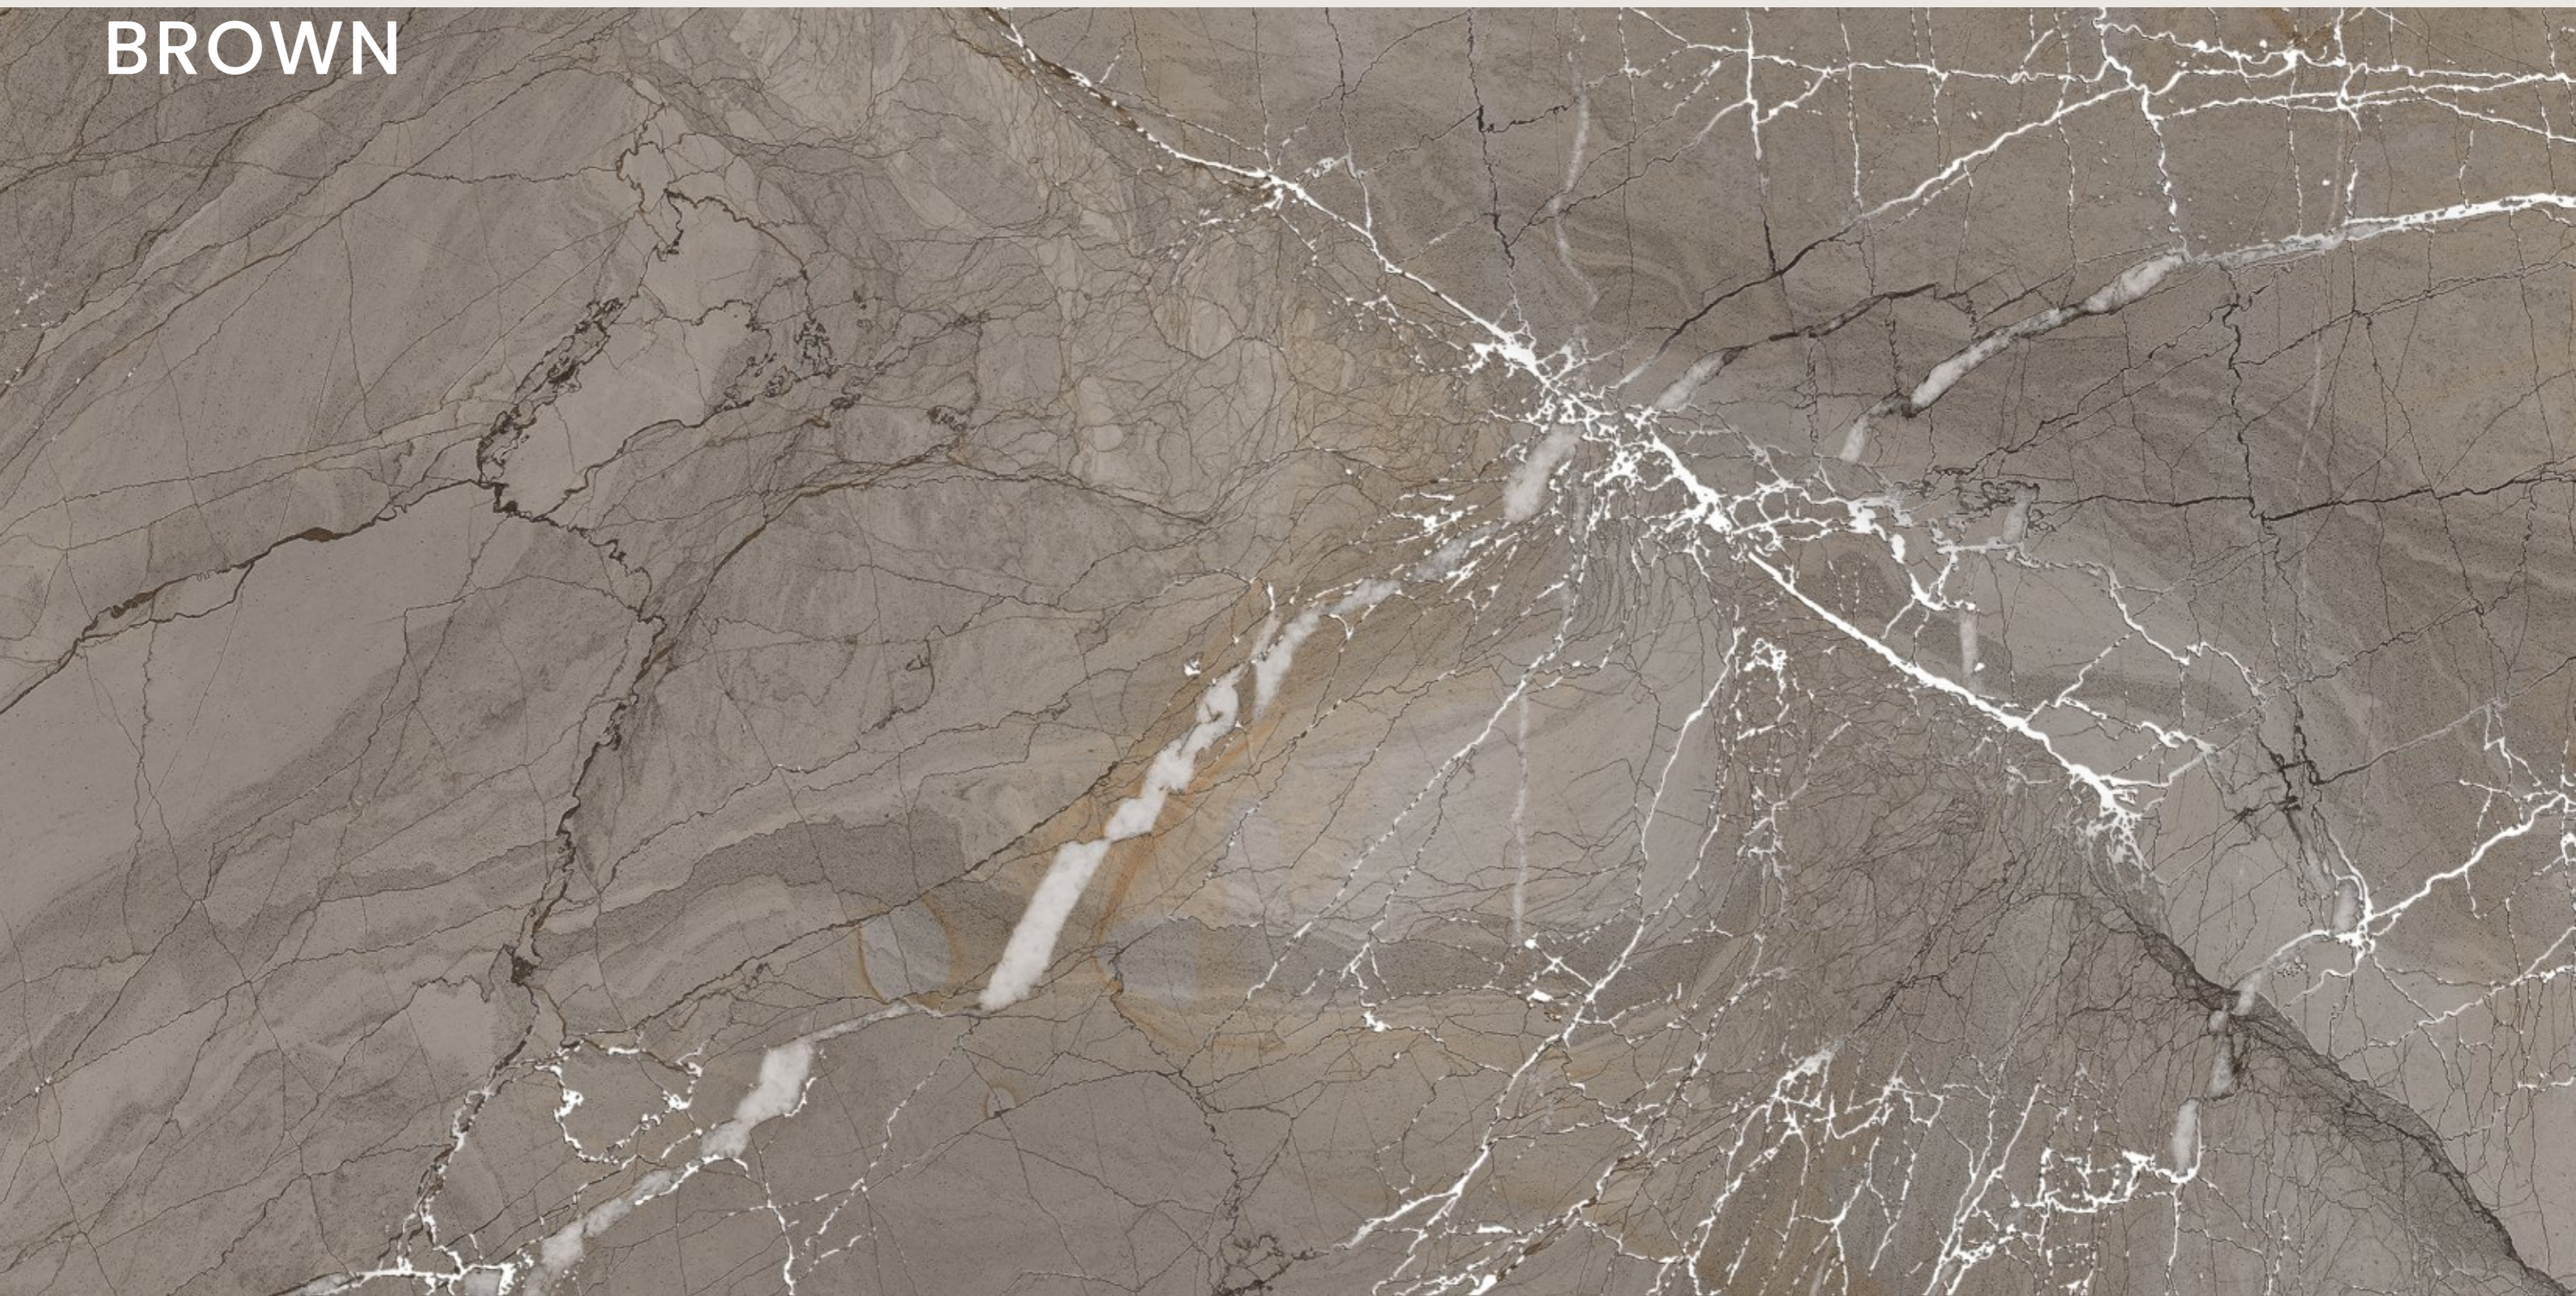

**MARVEL
BROWN**