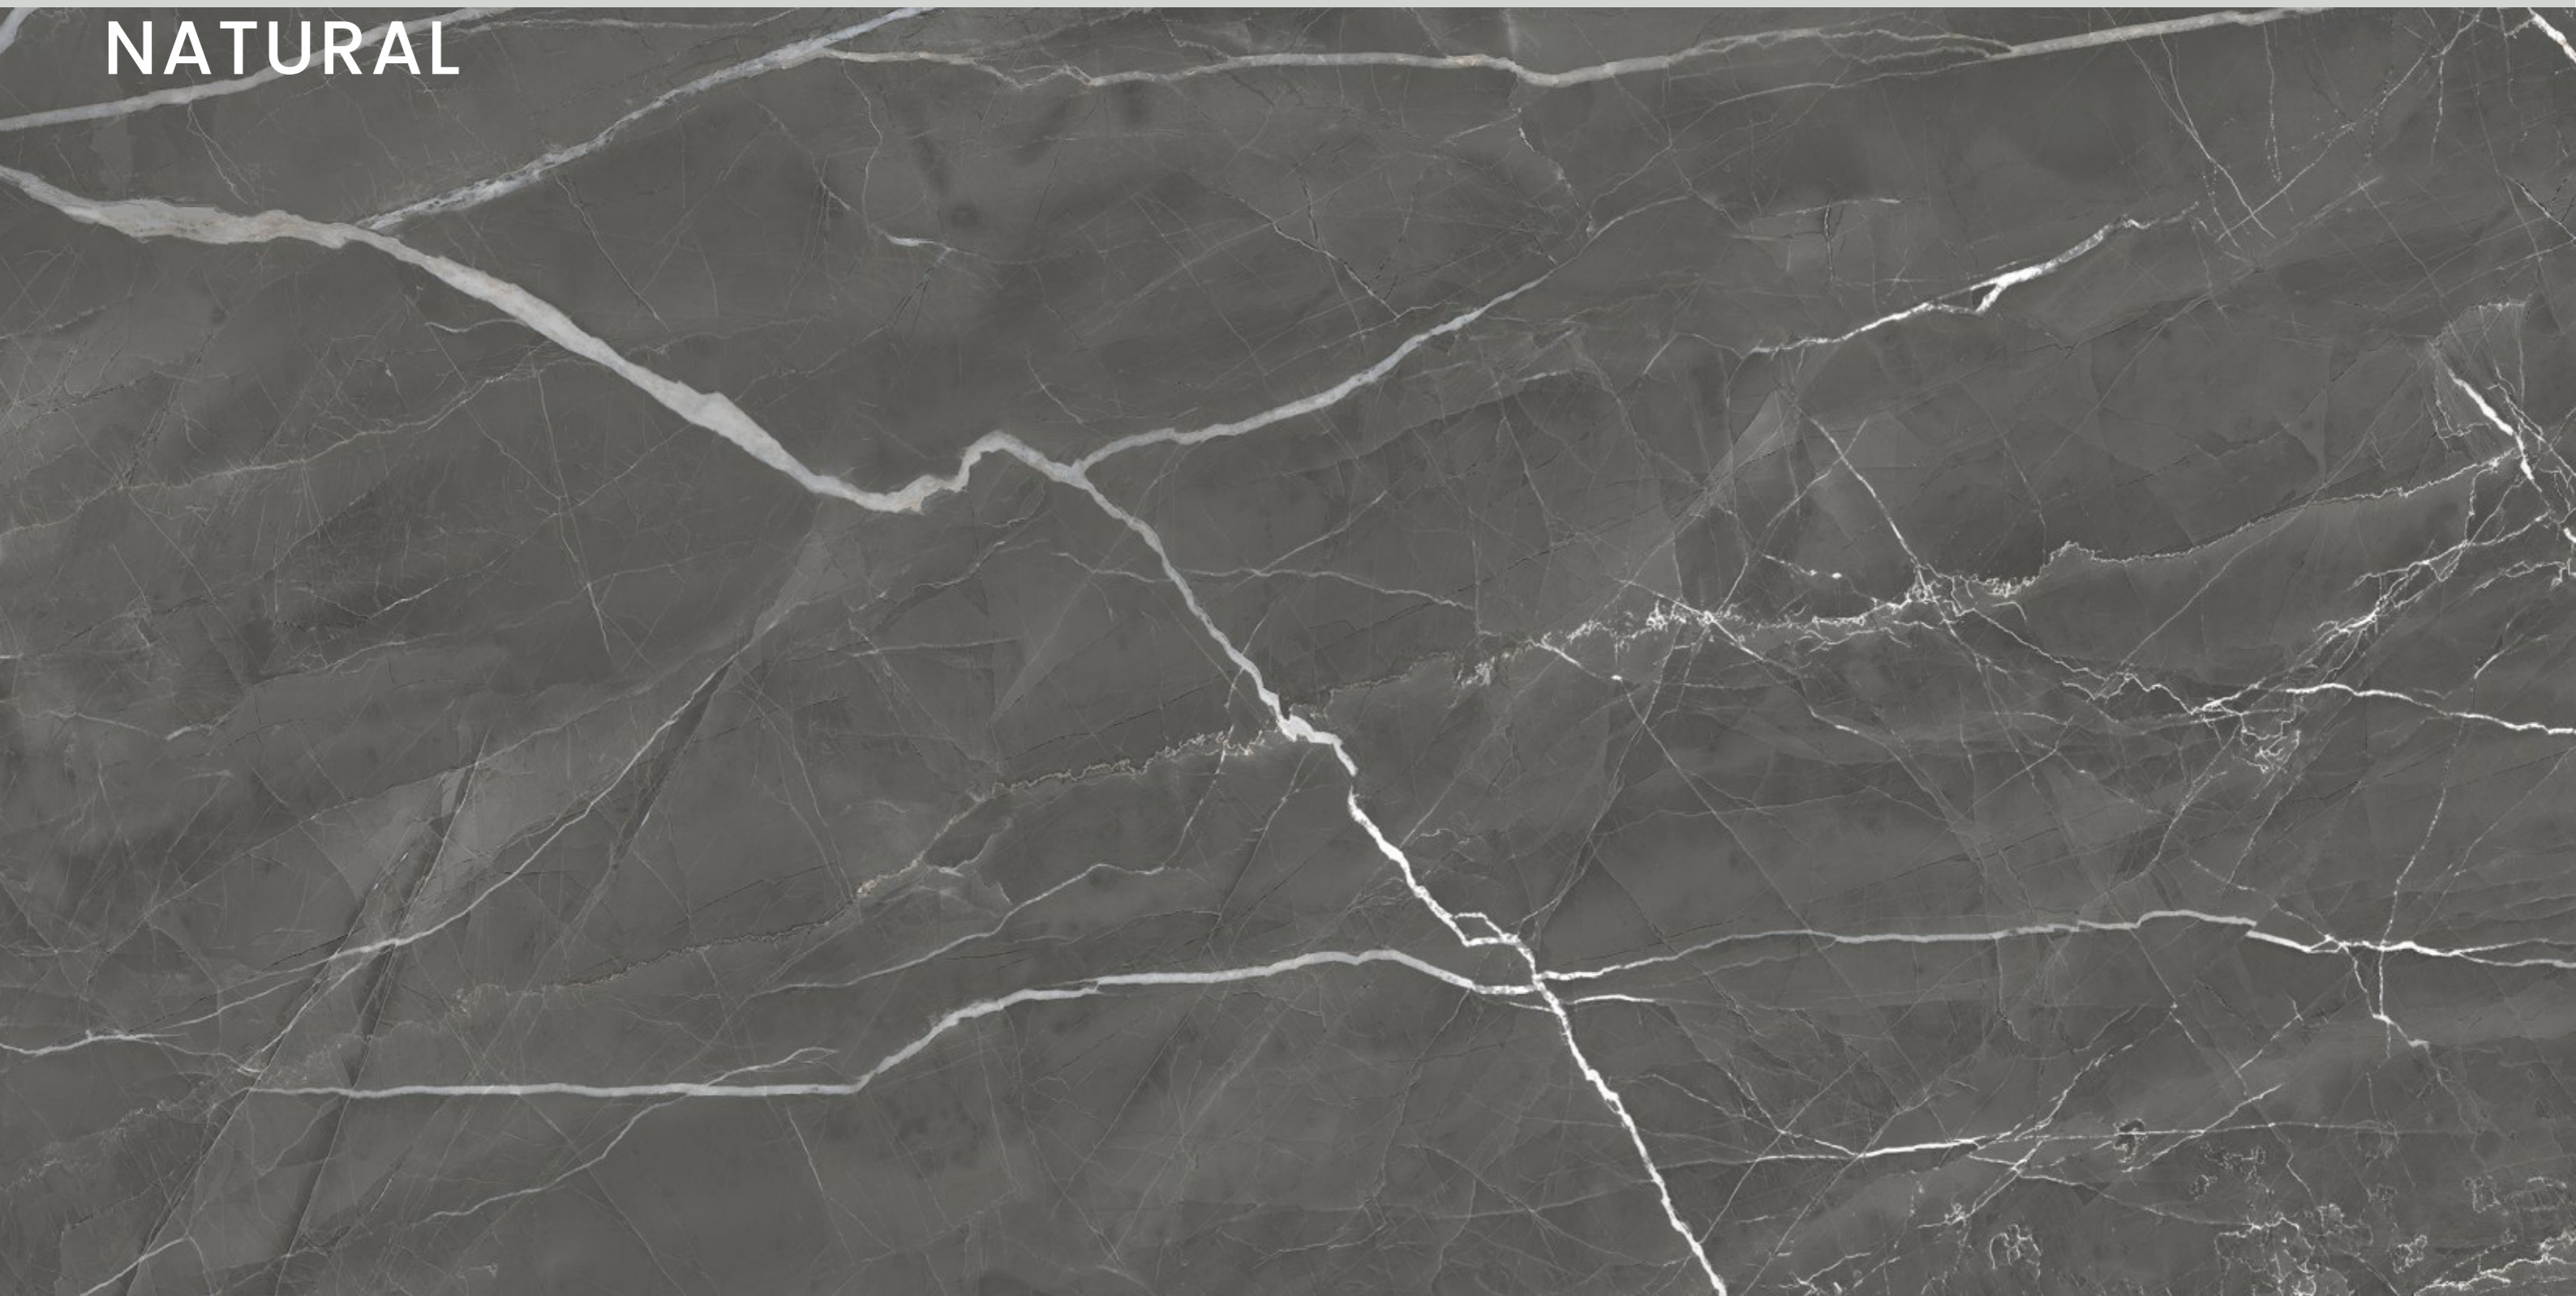

HELIX GREY

SIZE
600x
1200MM

Series
MATT

Random
04

HARMONY
NATURAL

HARMONY NATURAL

SIZE
600x
1200MM

Series
MATT