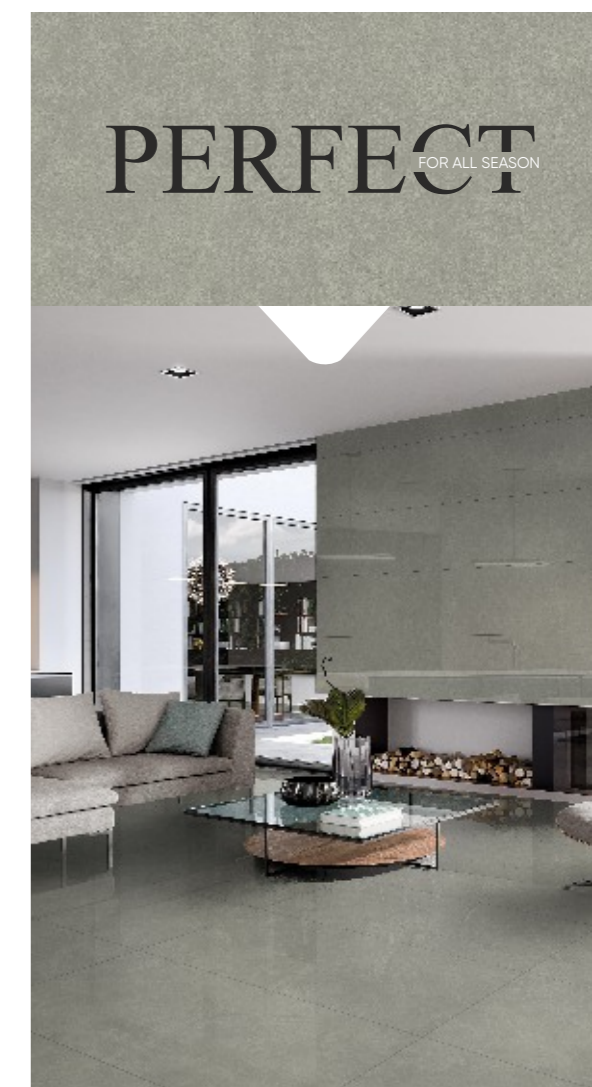

an ongoing language, synonymous with timeless atmospheres, that leaves room for its lively essence. A rebel soul in an elegant body, this is the secret of Supreme, transmitting a decisive personality. The acme is Supreme.

E A G L E