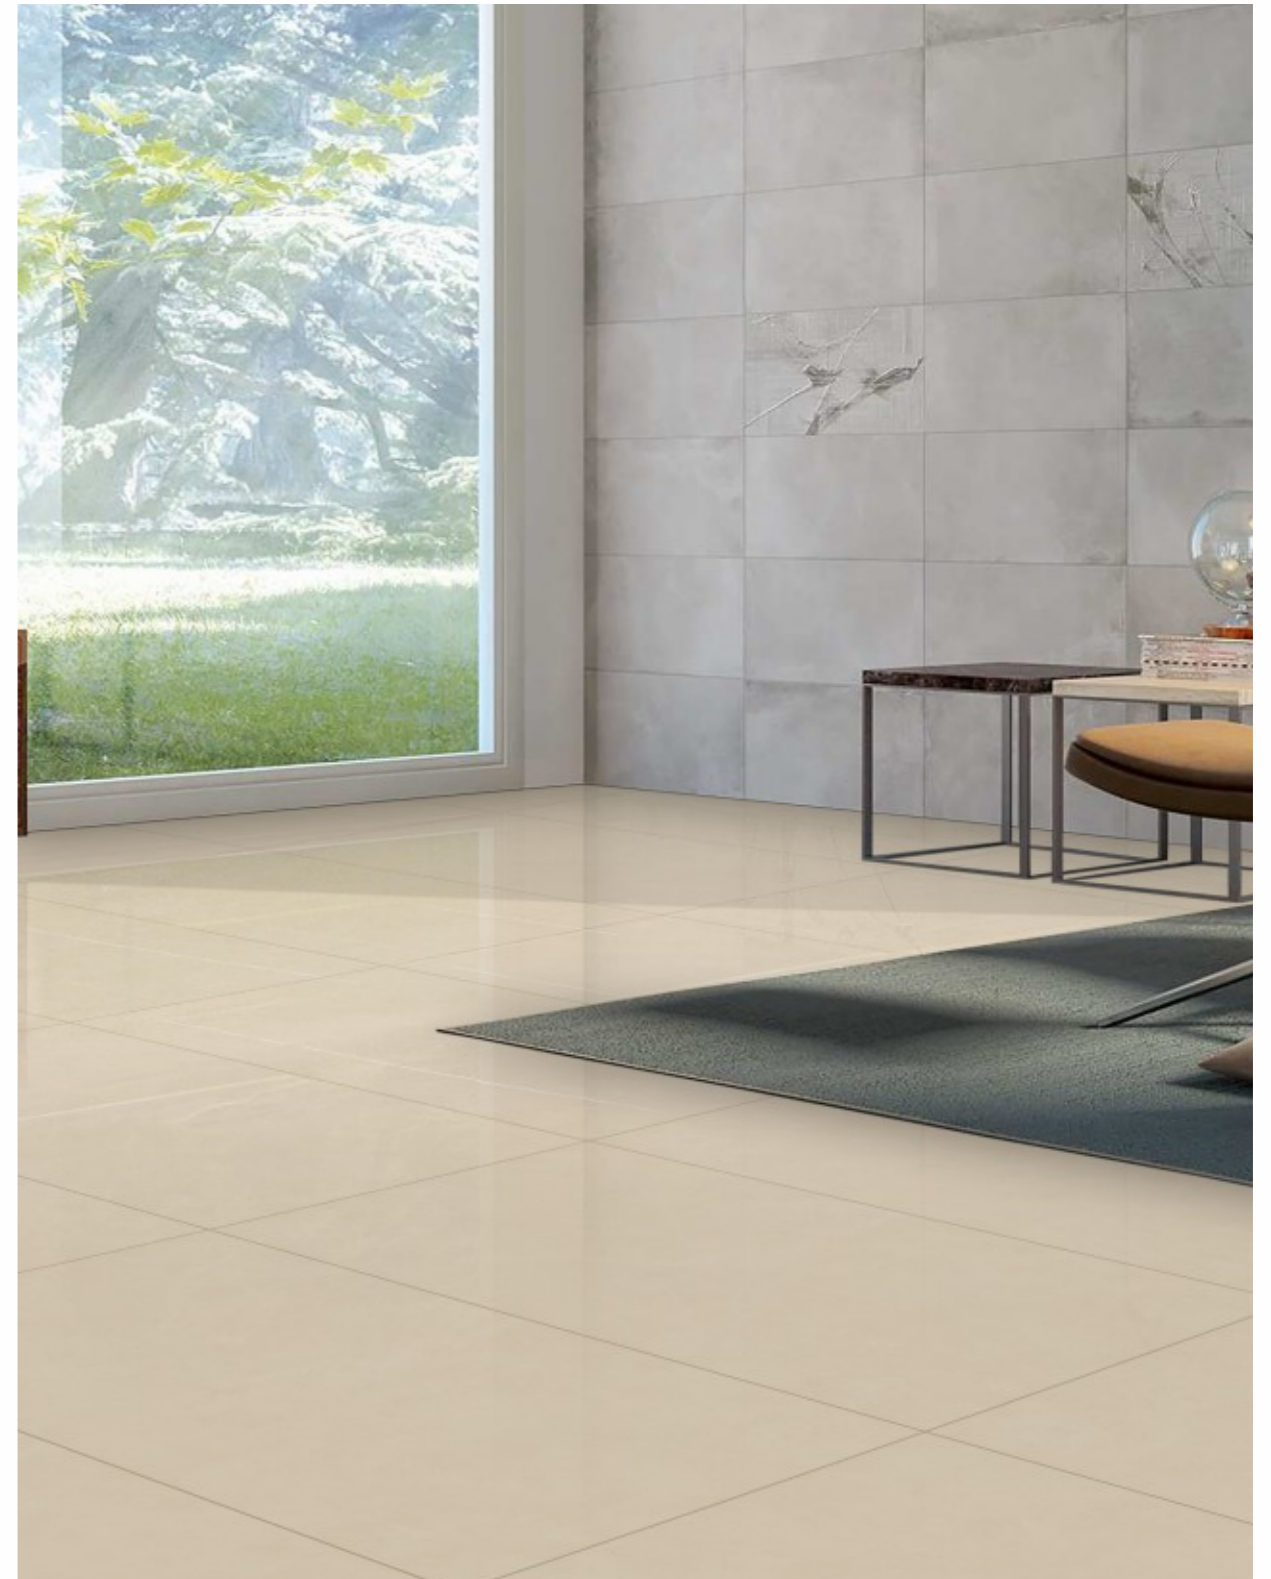

AKAROA

- High Strength
- Eco Friendly
- Random Design
- Low Maintenance

COCO

SIZE: 600x1200MM
Series: **POLISH/MATT**

COCO

CREAM

SIZE: 600x1200MM
Series: **POLISH/MATT**

-  High Strength
-  Eco Friendly
-  Random Design
-  Low Maintenance