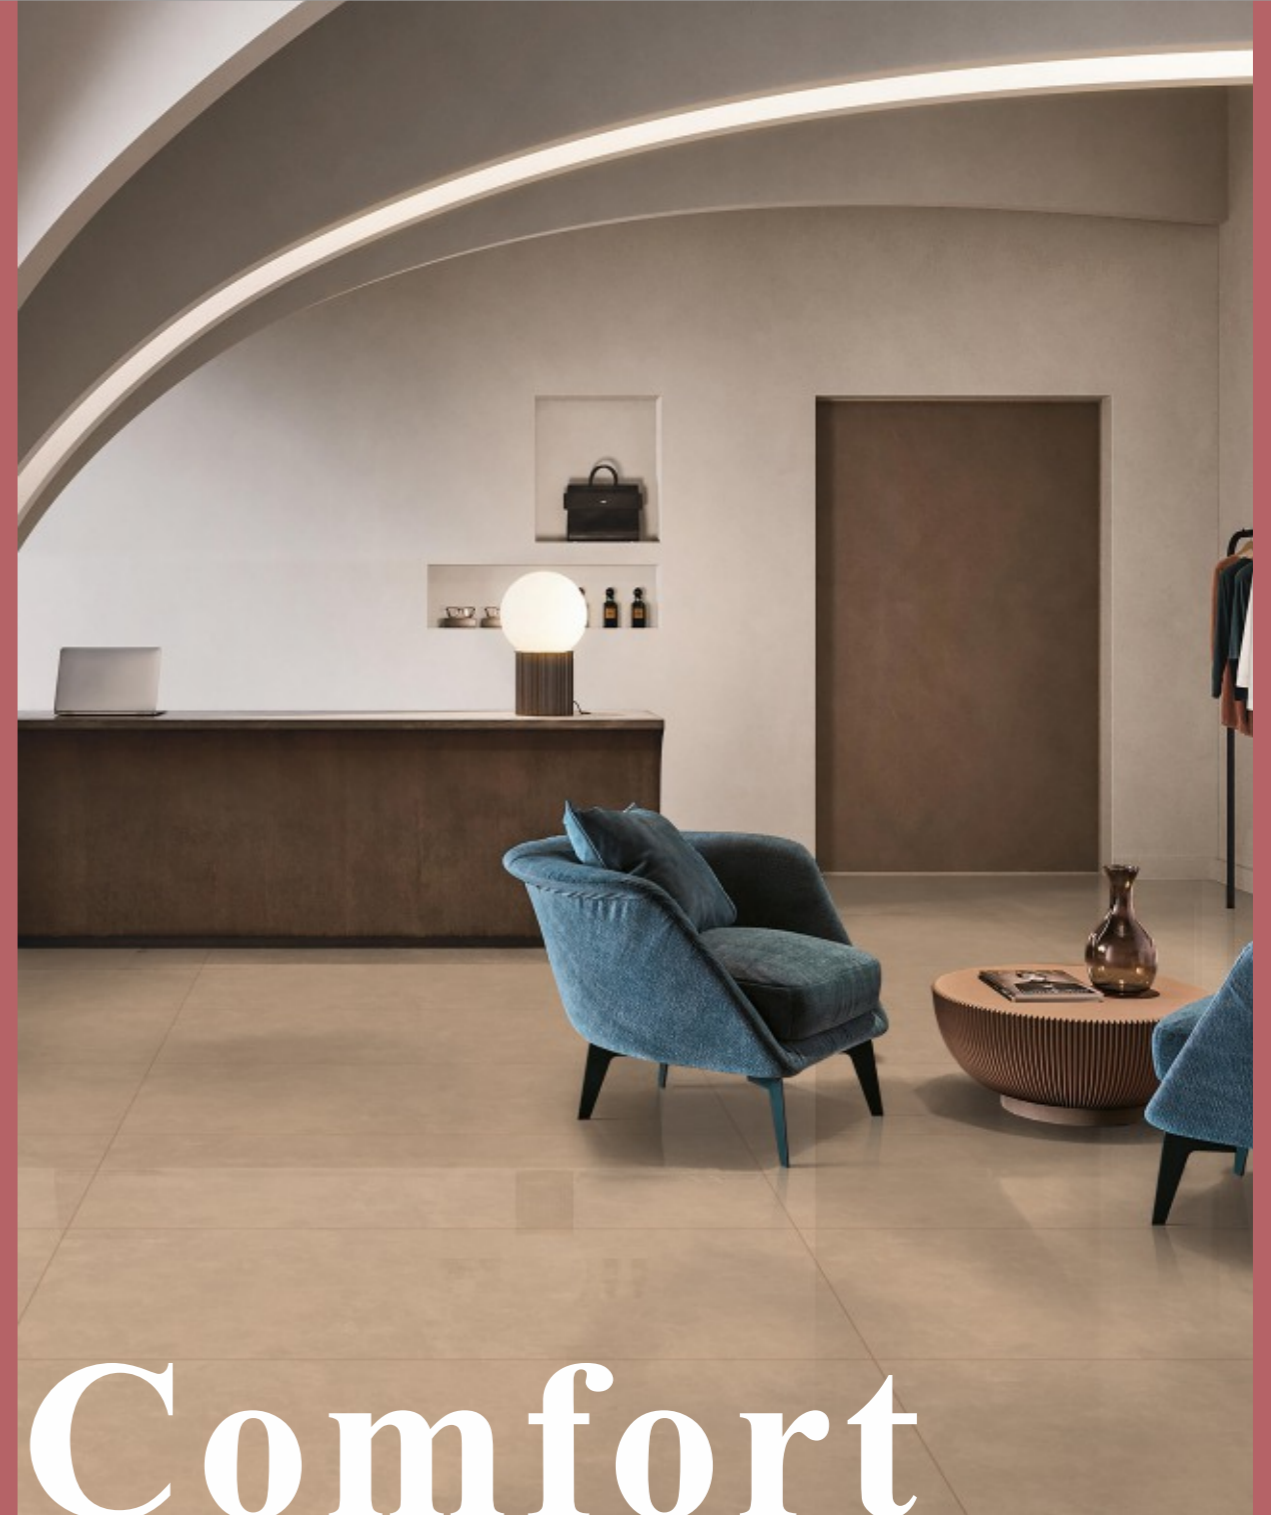

600X1200MM

IS 15622

CM/L- 7900116017

ONYX BLAZE PINK

Design Gives You Unique Feel

the requirements of modern architecture are combined with the fascination with natural stone. Inspiration has been taken from Irish Stone, proposing new systems for a covering of great aesthetic value, destined to be a key feature.