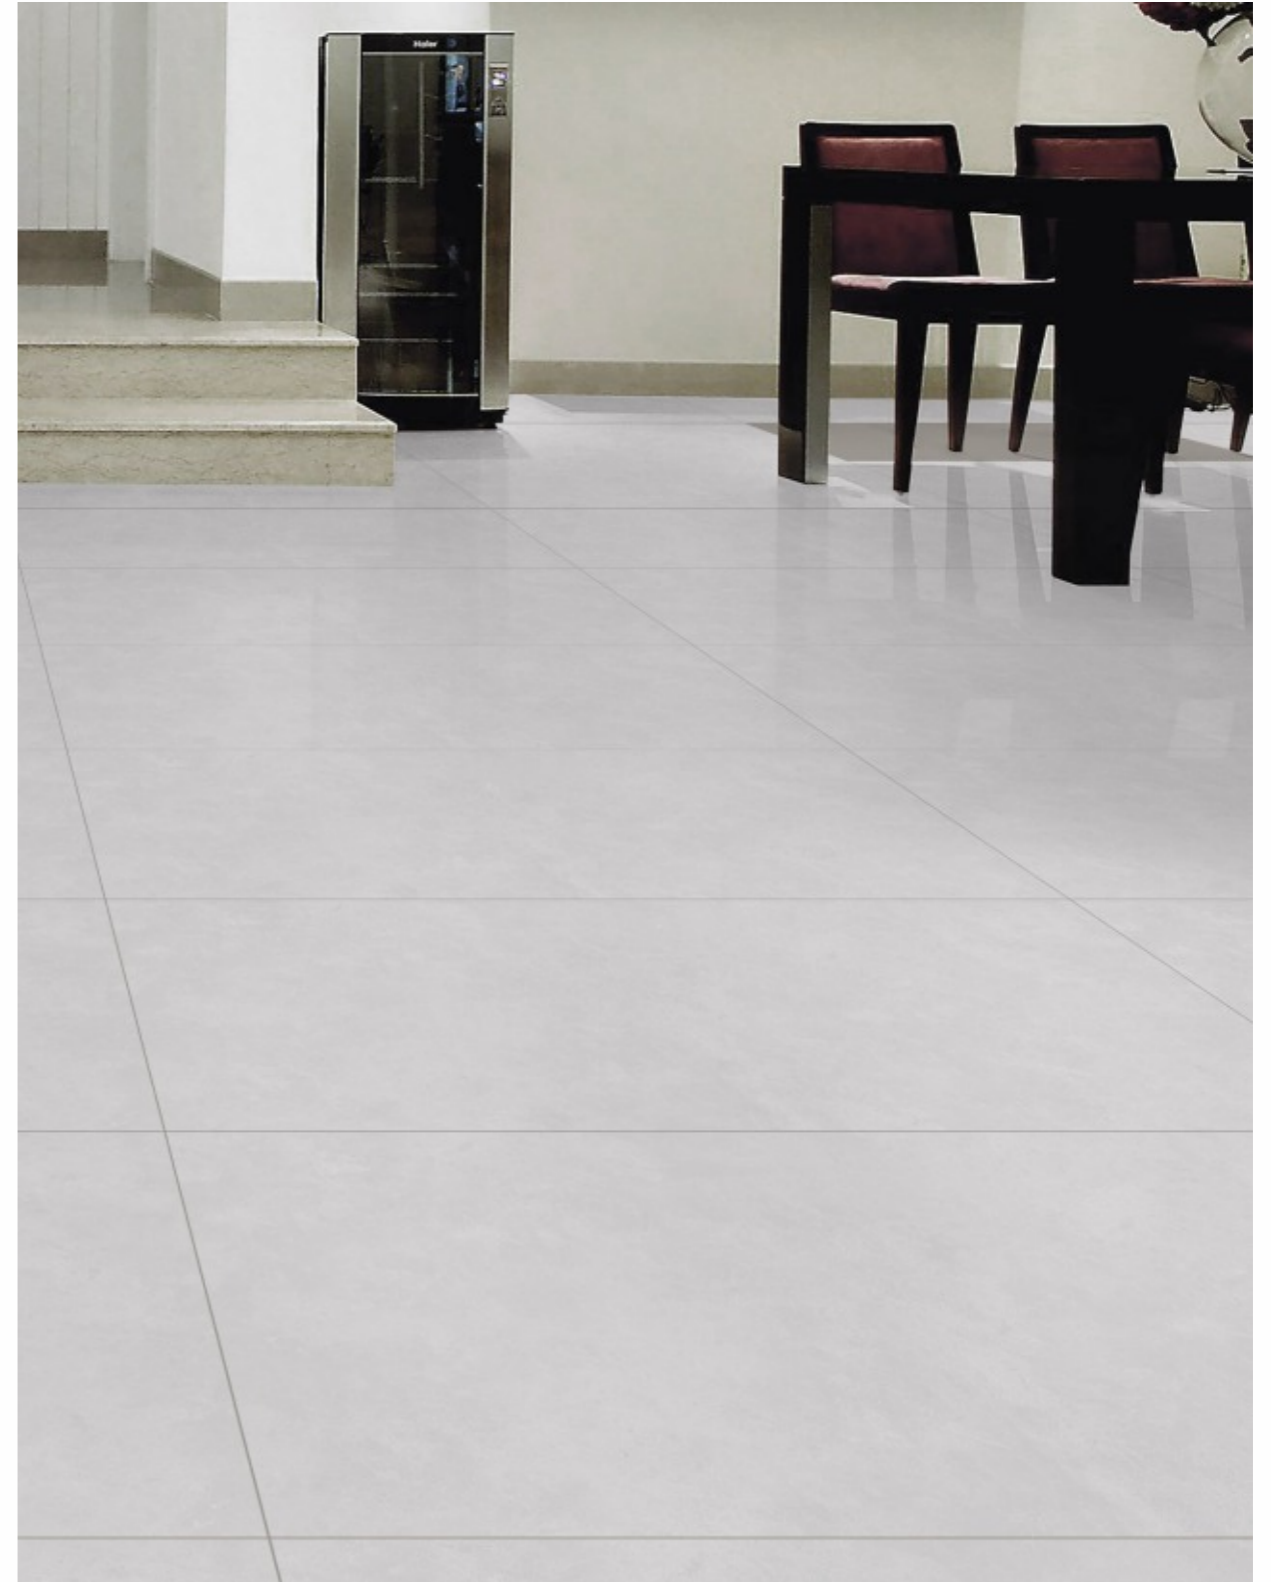

SKY

-  High Strength
-  Eco Friendly
-  Random Design
-  Low Maintenance

SLATE

SIZE: 600x1200MM
Series: **POLISH/MATT**

SLATE

SNOW

SIZE: 600x1200MM
Series: **POLISH/MATT**

-  High Strength
-  Eco Friendly
-  Random Design
-  Low Maintenance