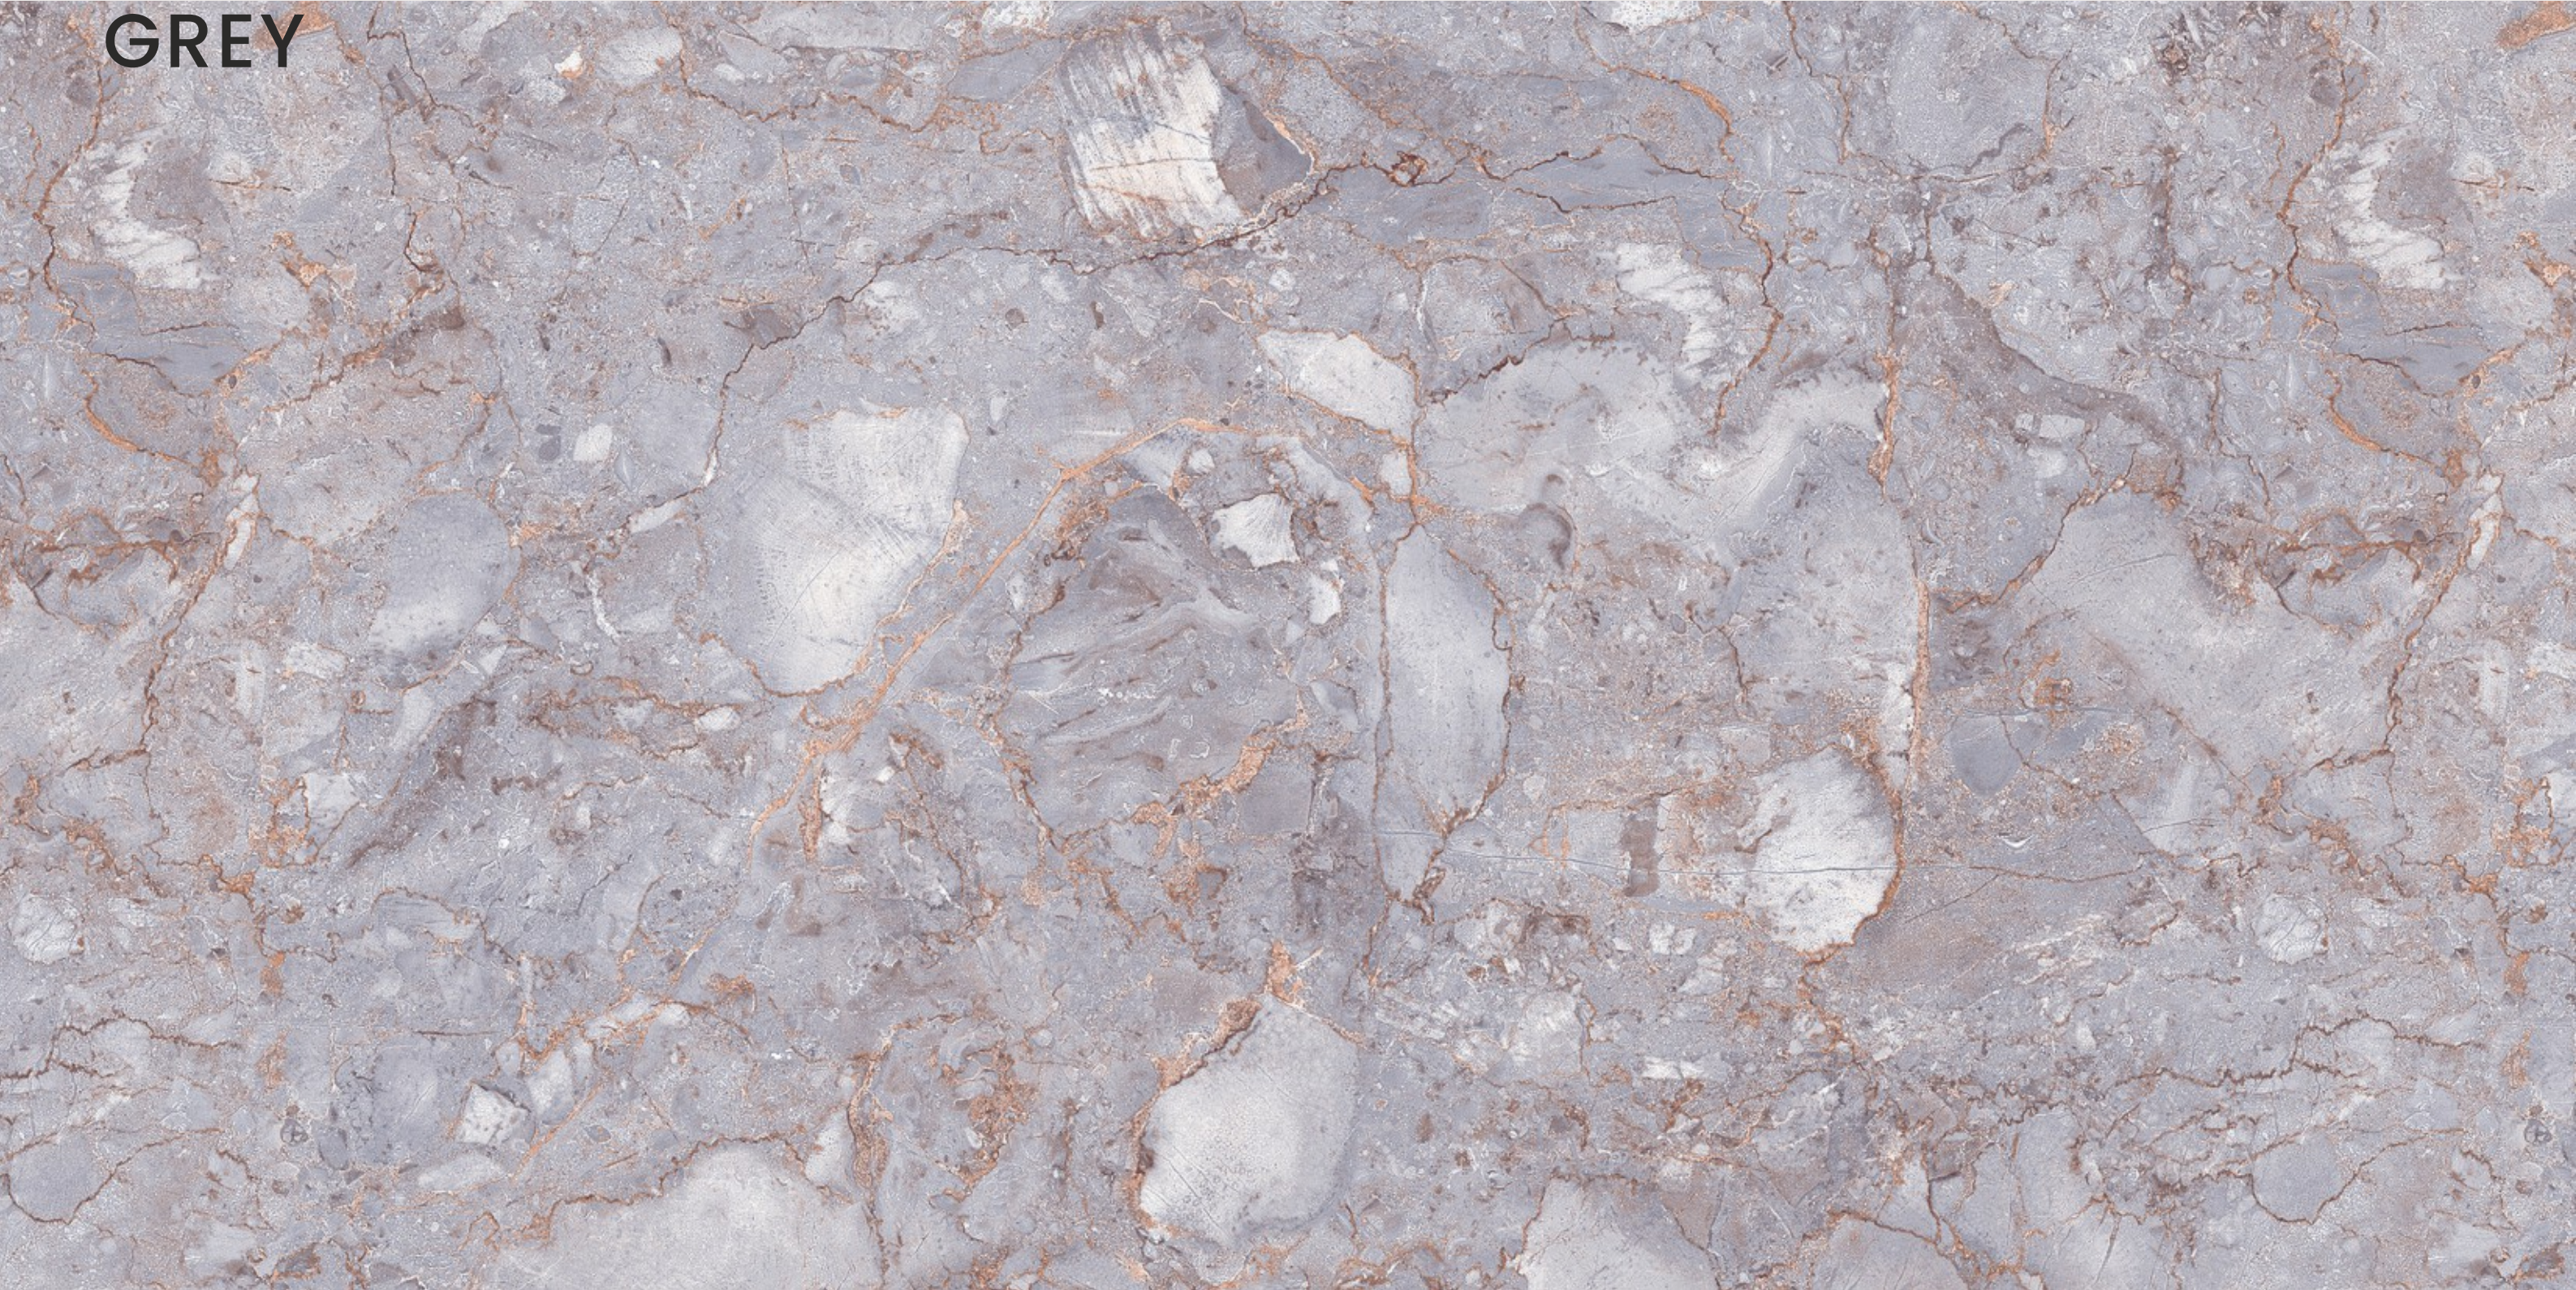

GREEN

**1026
GREEN**

SIZE
600x
1200MM

Series
GLOSSY

Random
03

1026
GREY

**1026
GREY**

**SIZE
600x
1200MM**