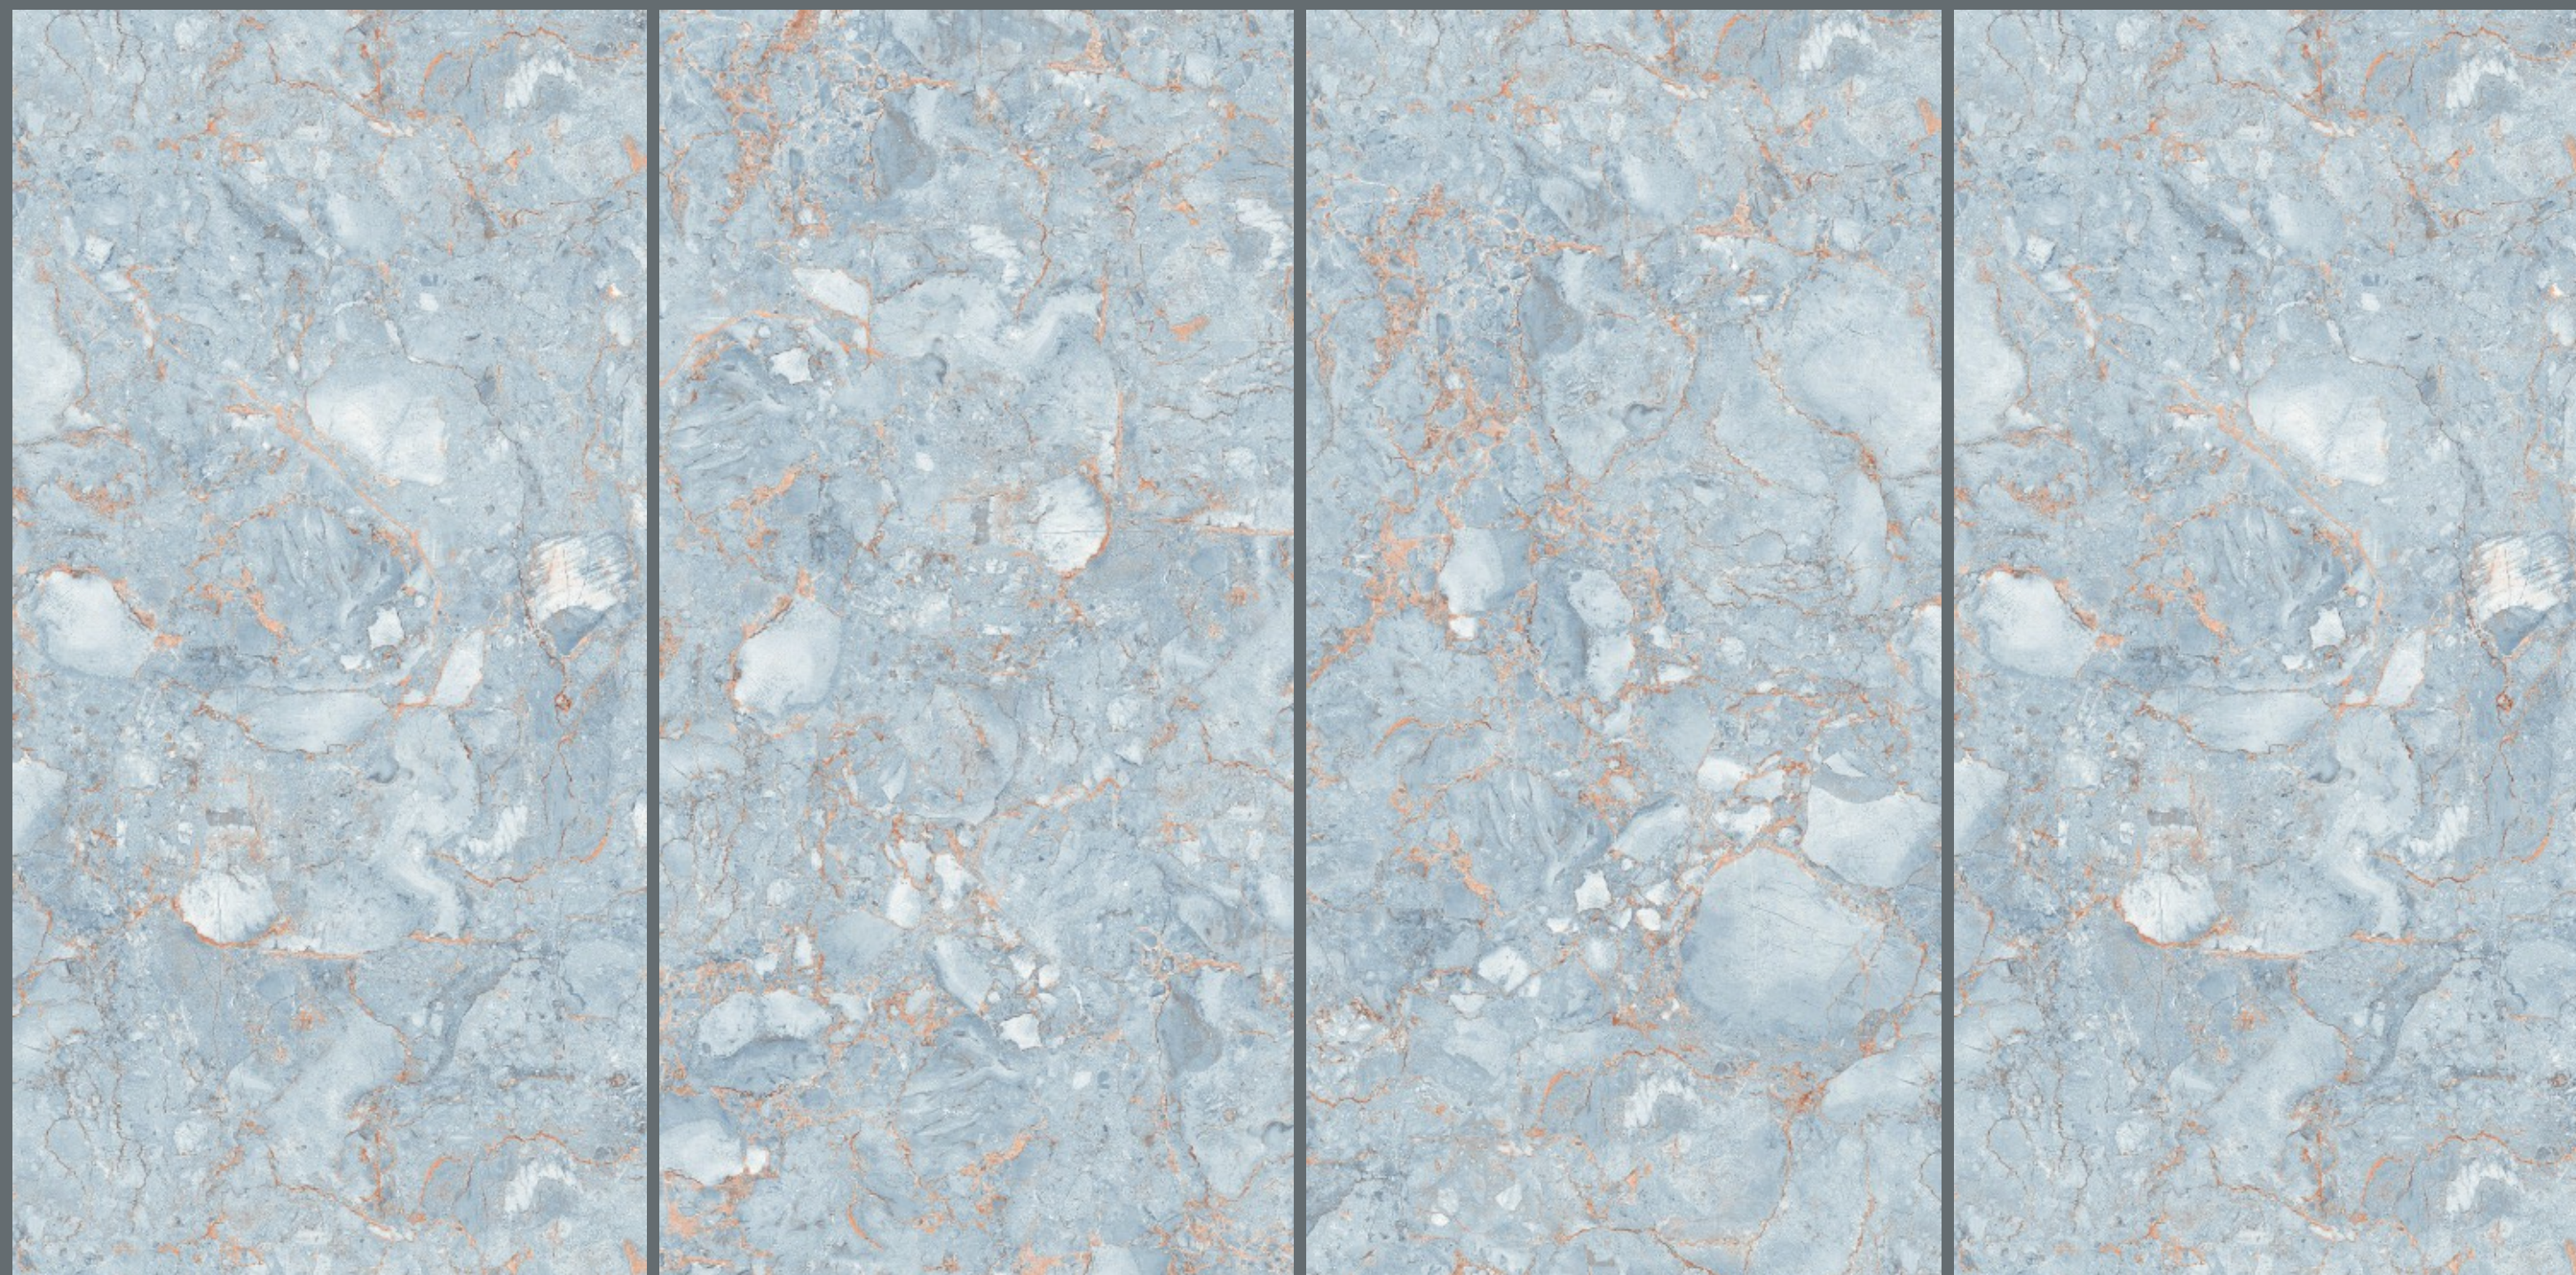

1026
AQUA

SIZE
600x
1200MM

Series
GLOSSY

Random
03