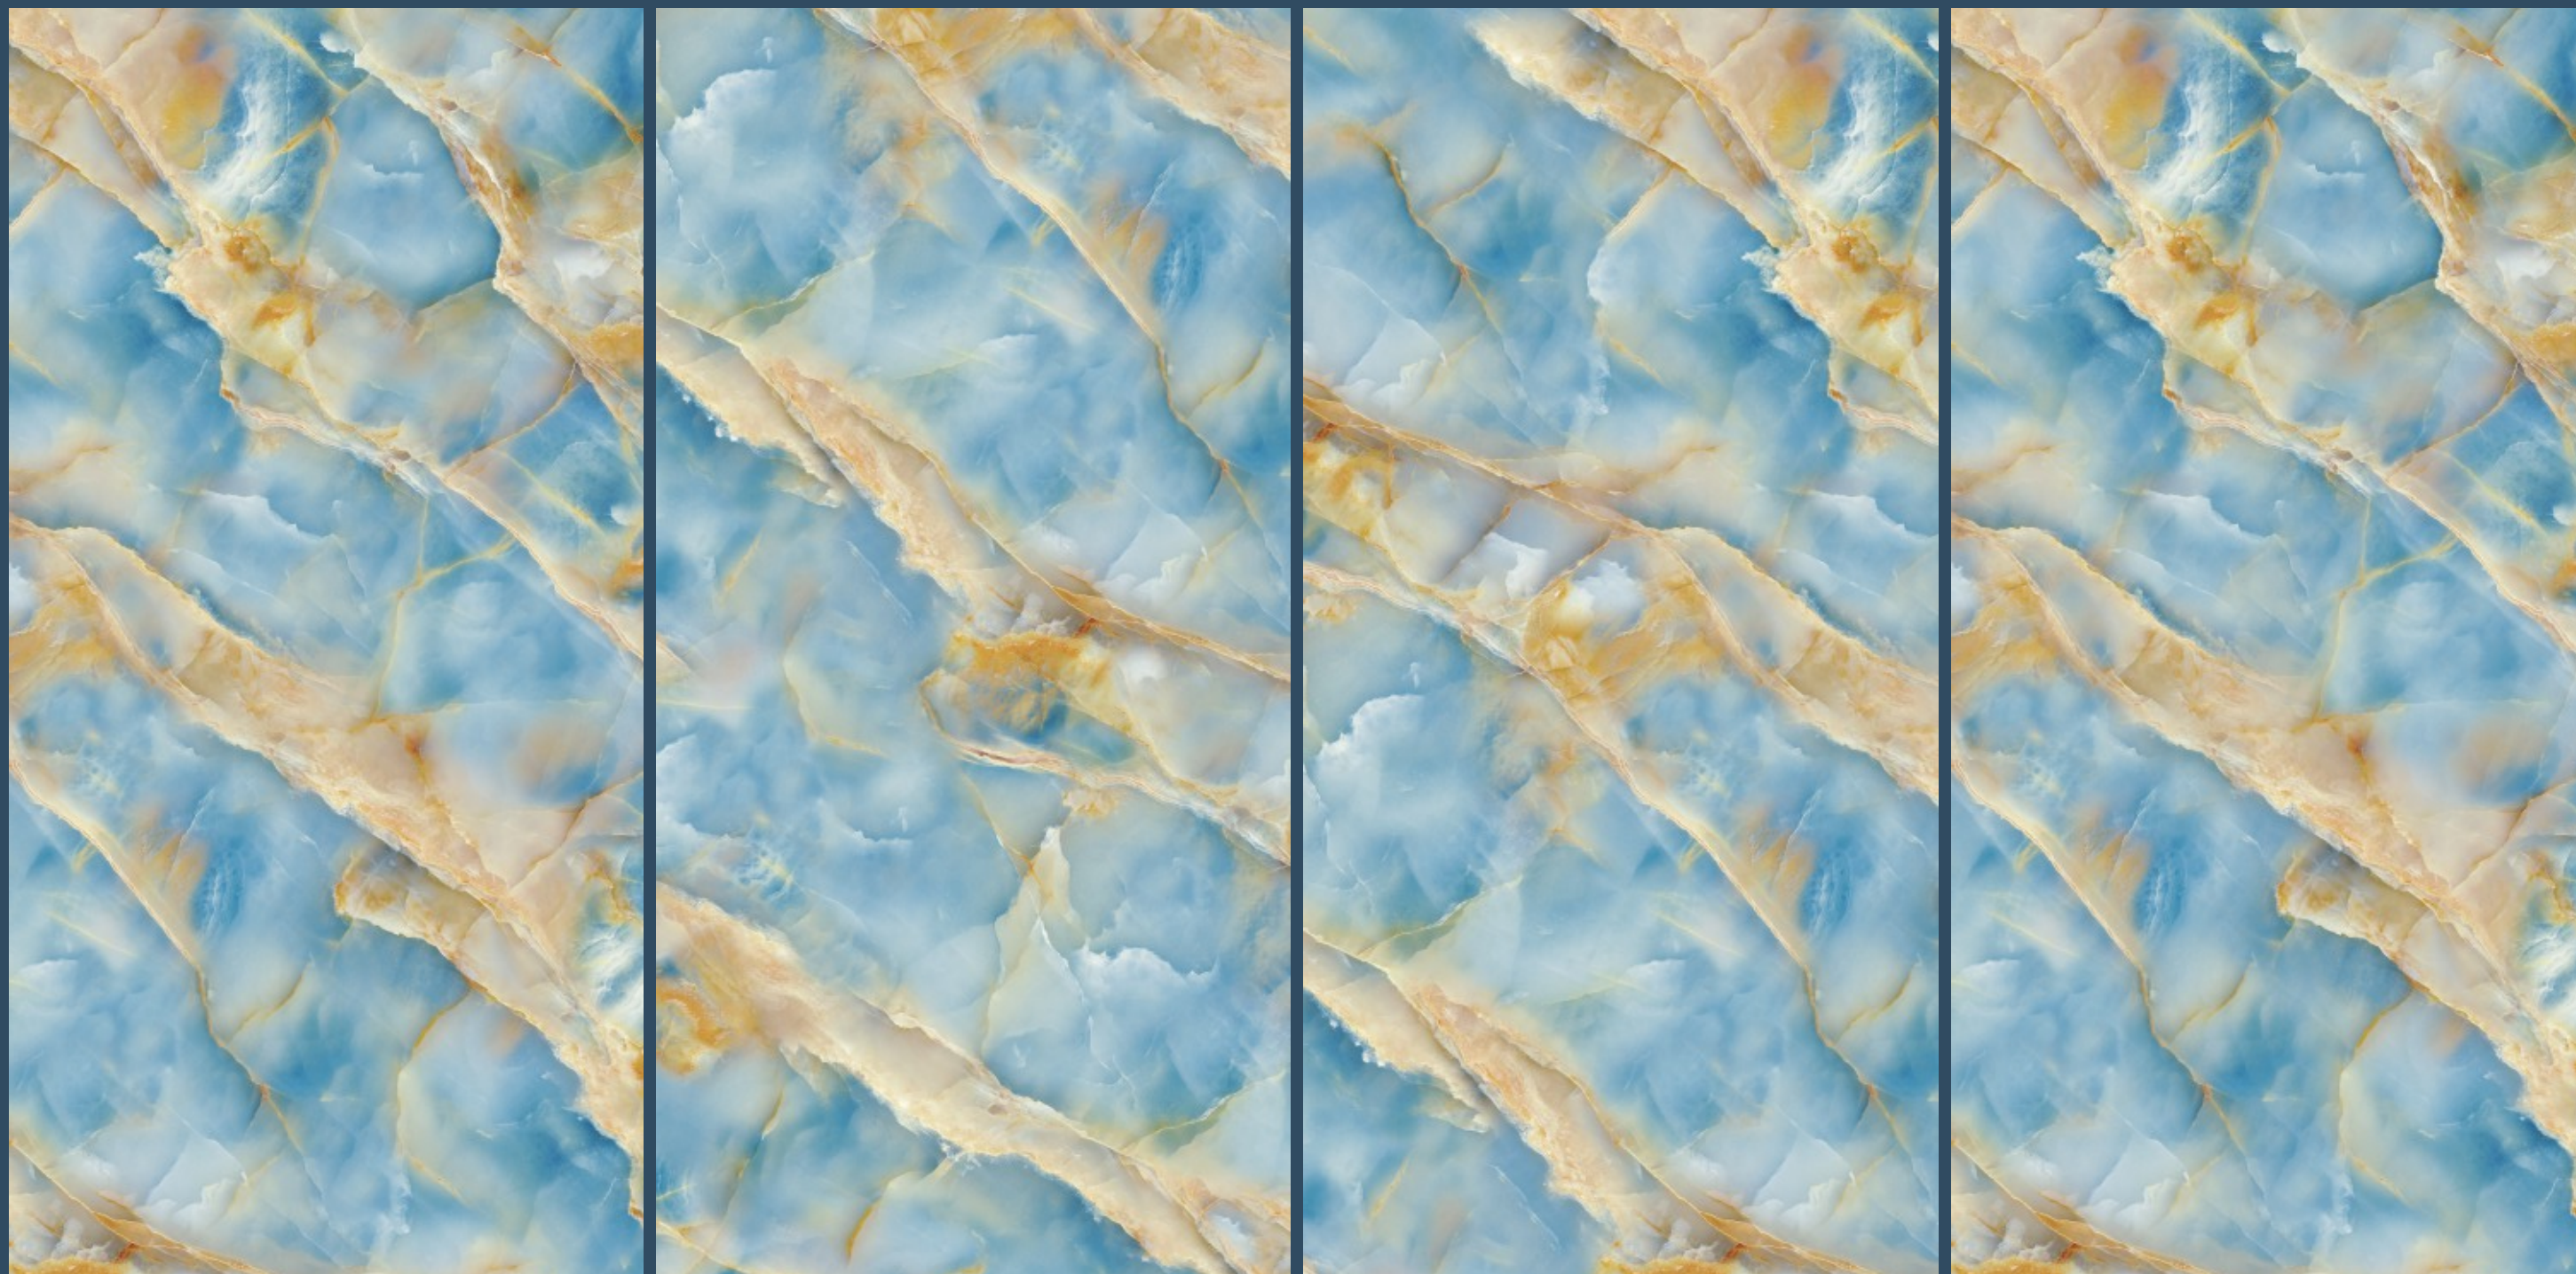

1037
AQUA

SIZE
600x
1200MM

Series
GLOSSY

Random
03