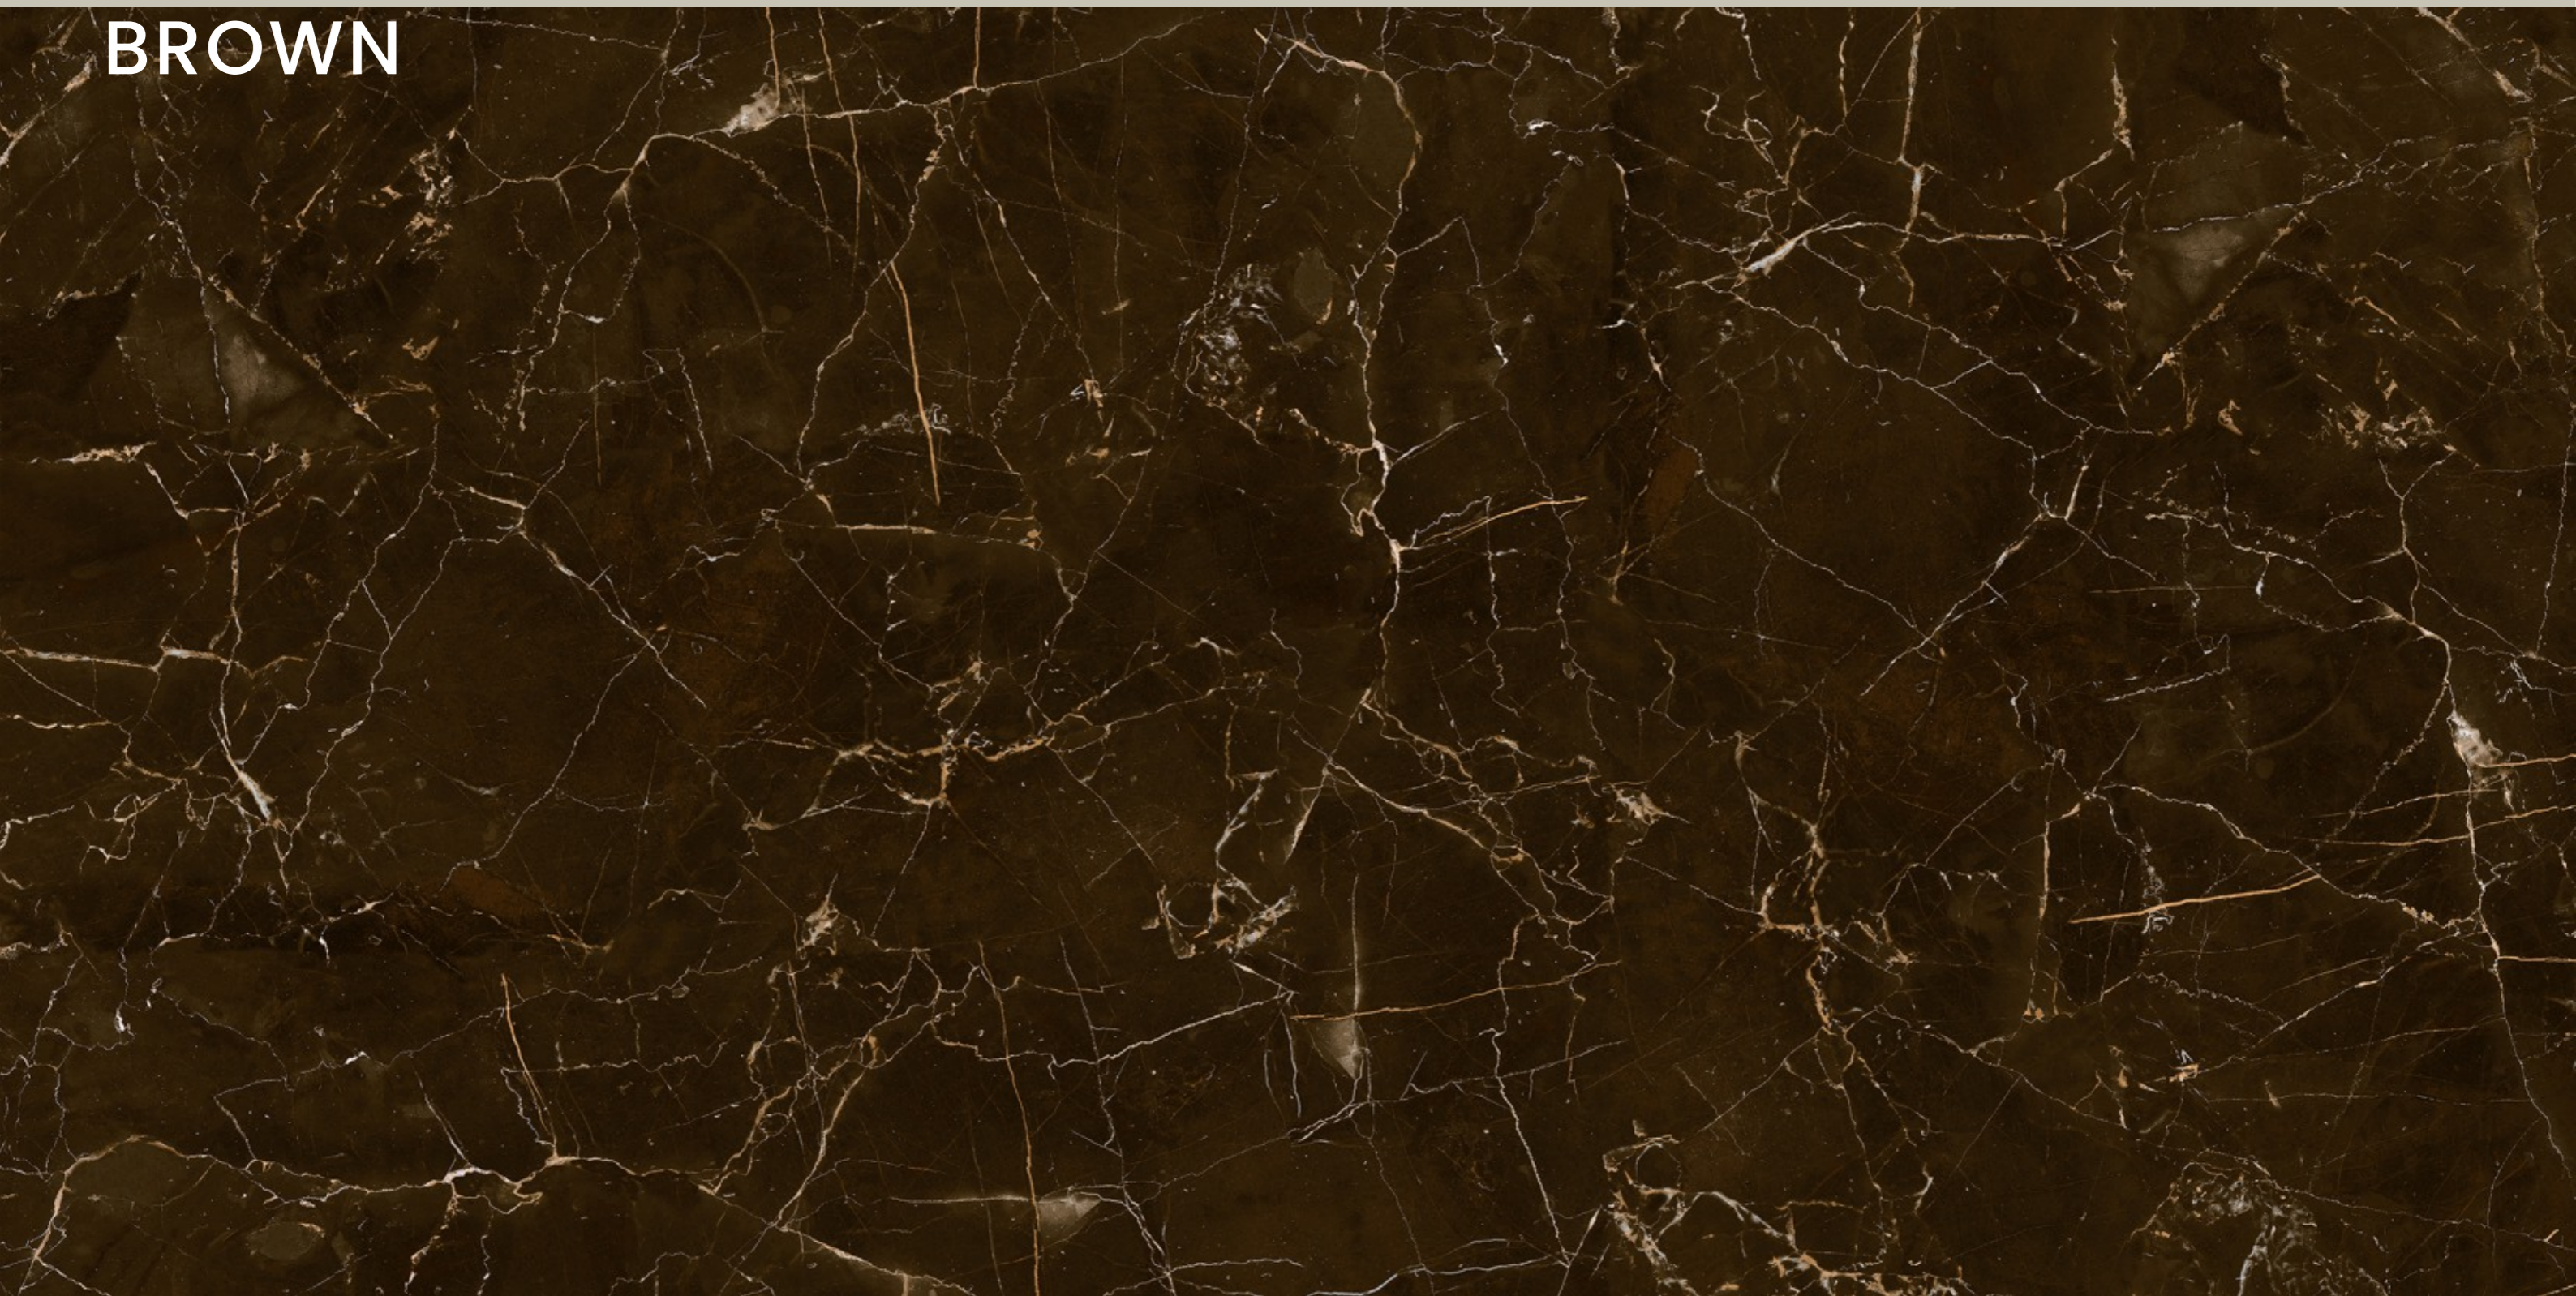

# HILTON BROWN

SIZE  
600x  
1200MM

Series  
HIGH GLOSSY

Random  
04

HILTON BROWN

**IBERICO  
BROWN**