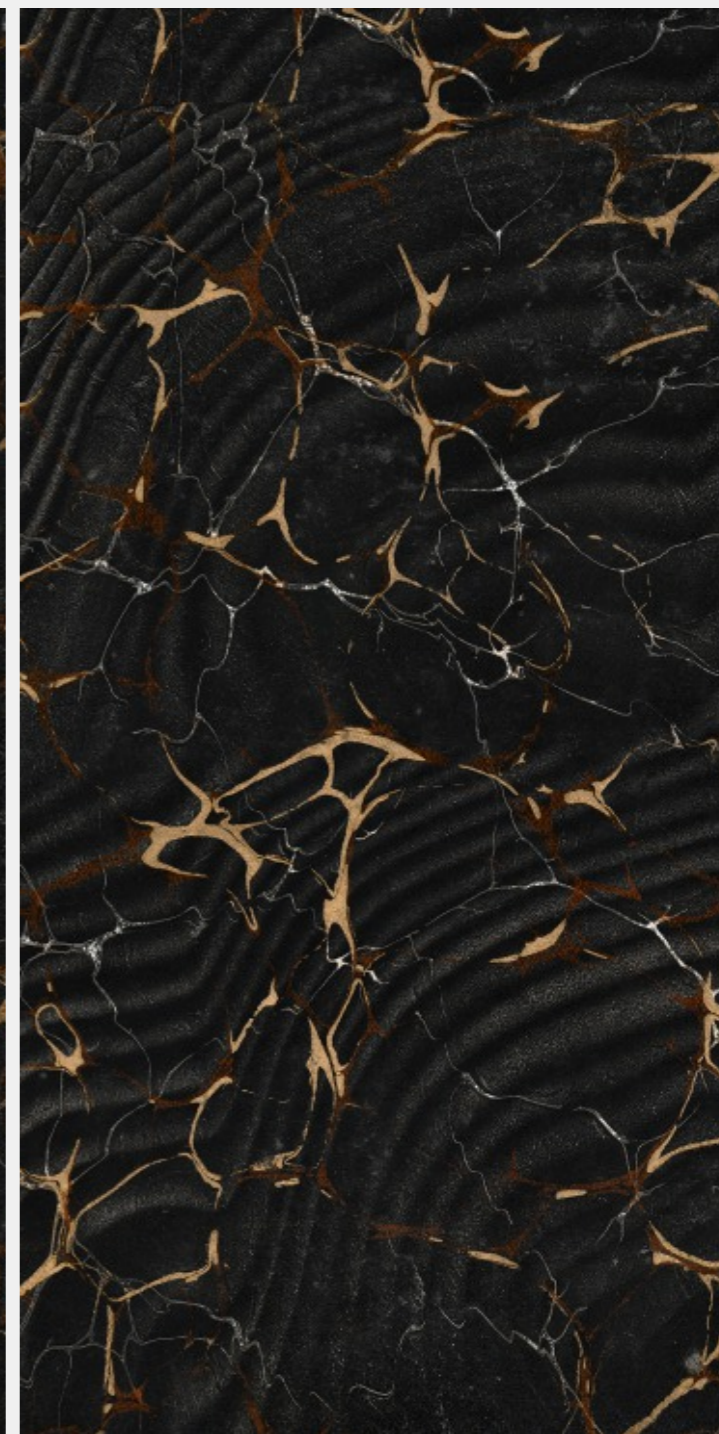

SILK VITRUM

SIZE
600x
1200MM

Series
HIGH GLOSSY

Random
05