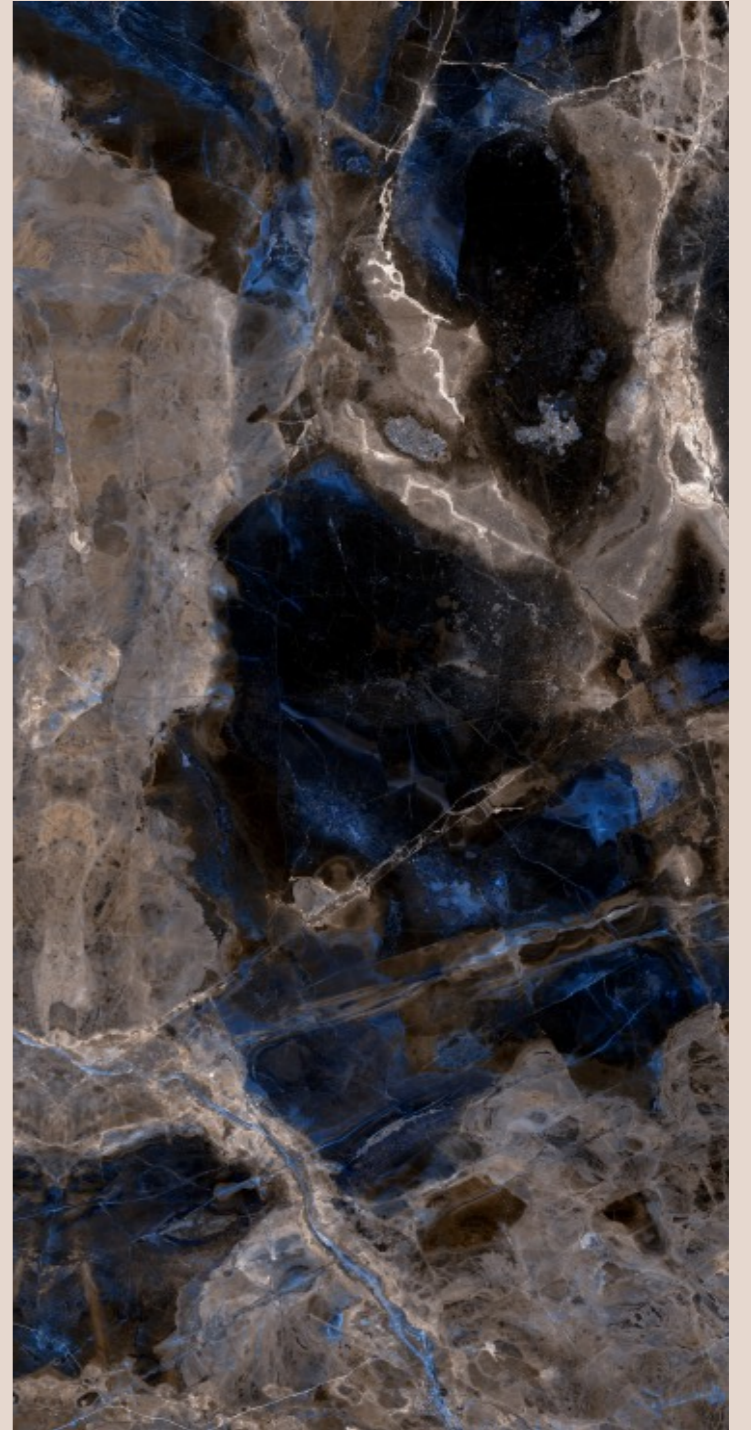

INVISIBLE

SIZE
600x
1200MM

Series
HIGH GLOSSY

Random
05