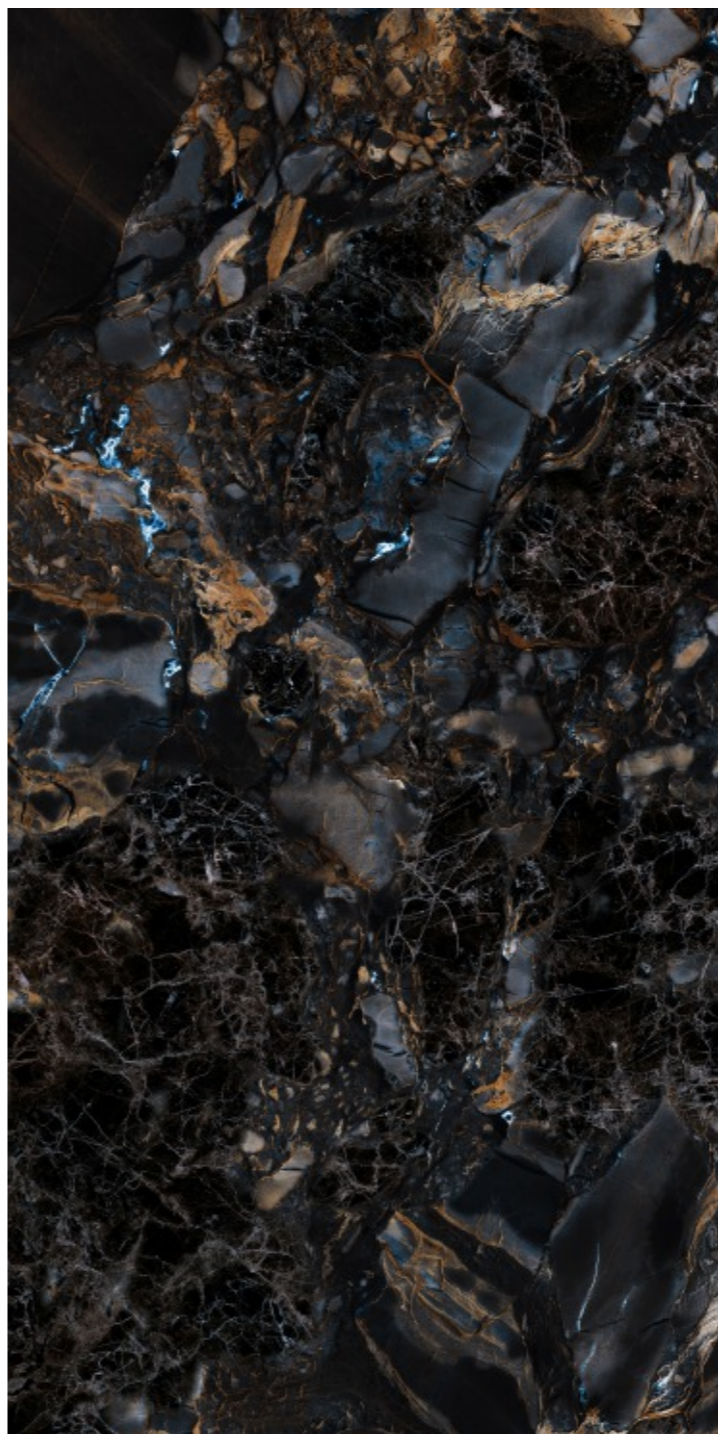

ROYAL OPERA

SIZE
600x
1200MM

Series
HIGH GLOSSY

Random
03