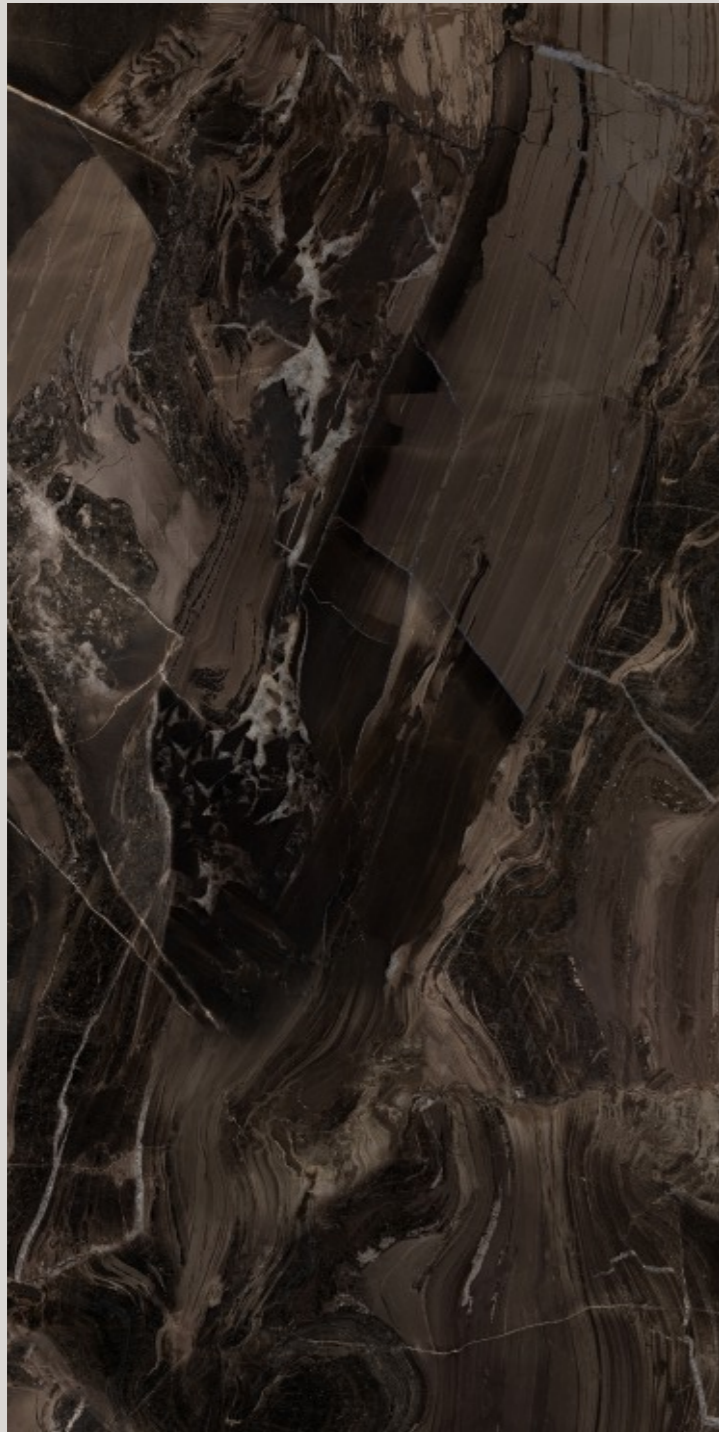

HILTON BROWN

SIZE
600x
1200MM

Series
HIGH GLOSSY

Random
04