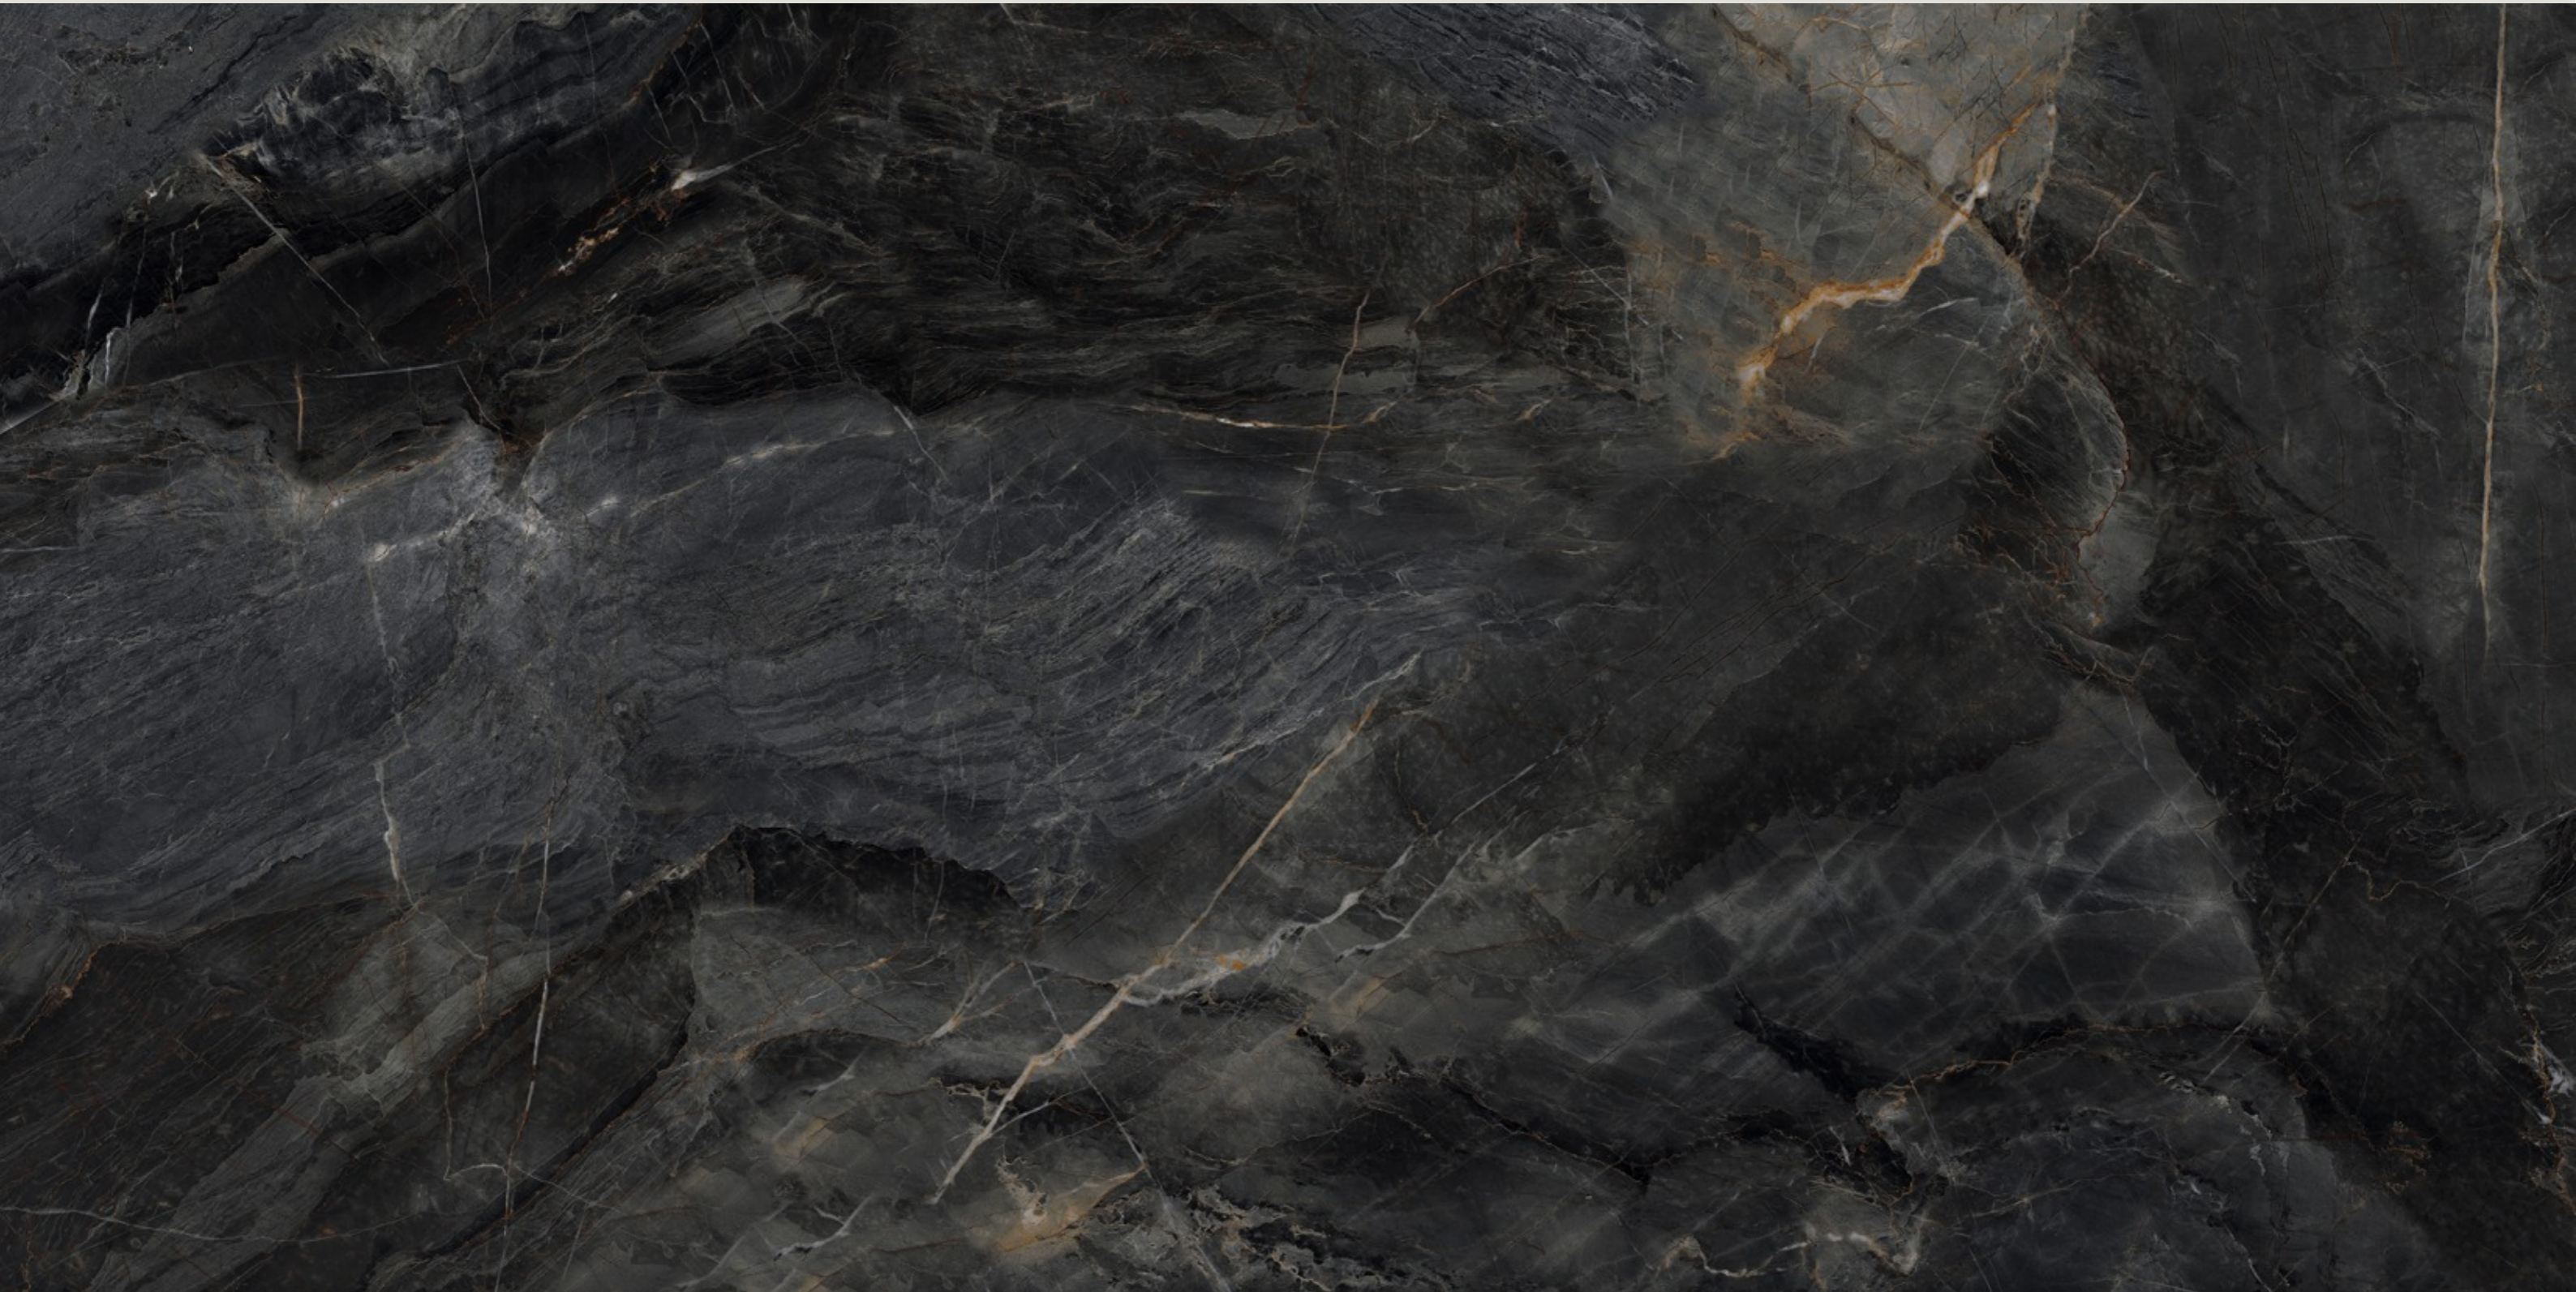

# ASCORT BROWN

SIZE  
600x  
1200MM

Series  
HIGH GLOSSY

Random  
04

ASCORT BROWN

**ASTERIX**