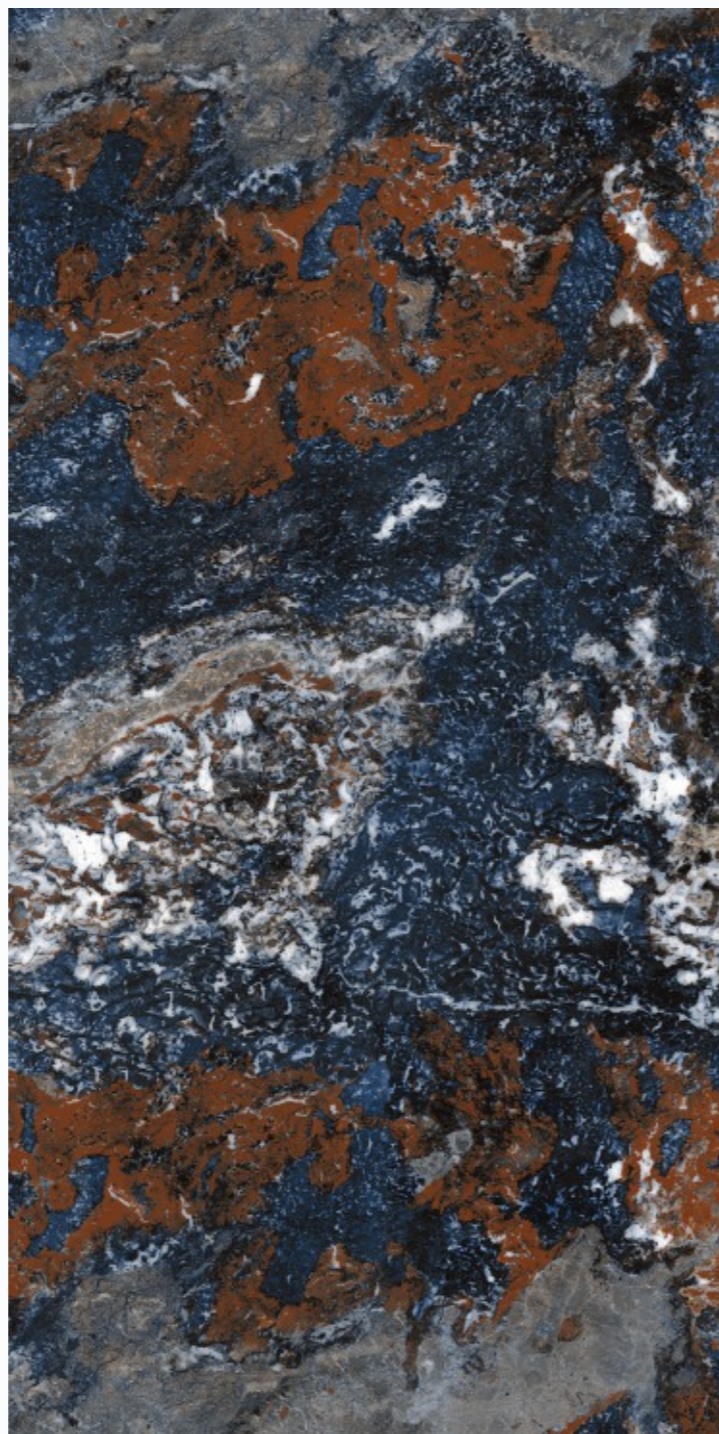

SLATE STONE

SIZE
600x
1200MM

Series
HIGH GLOSSY

Random
04