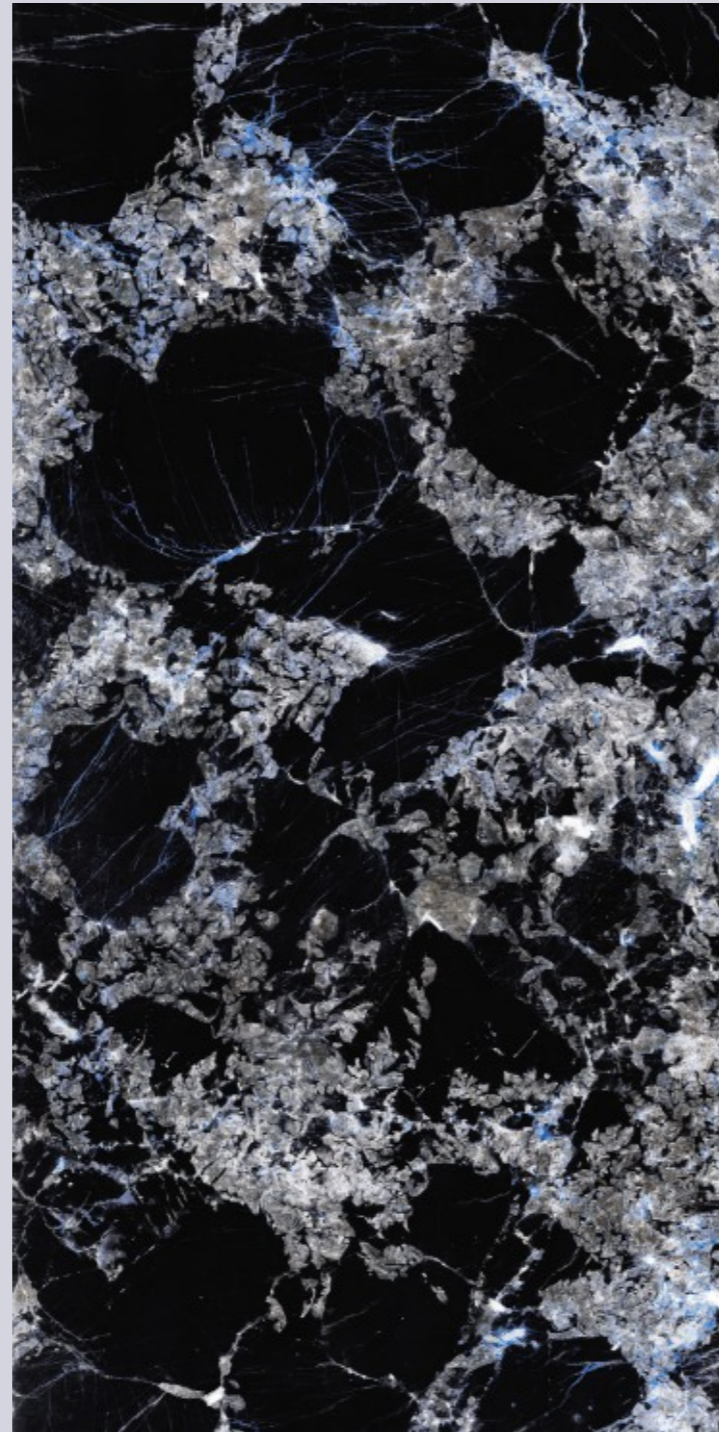

ZATT BEAUTY

SIZE
600x
1200MM

Series
HIGH GLOSSY

Random
04