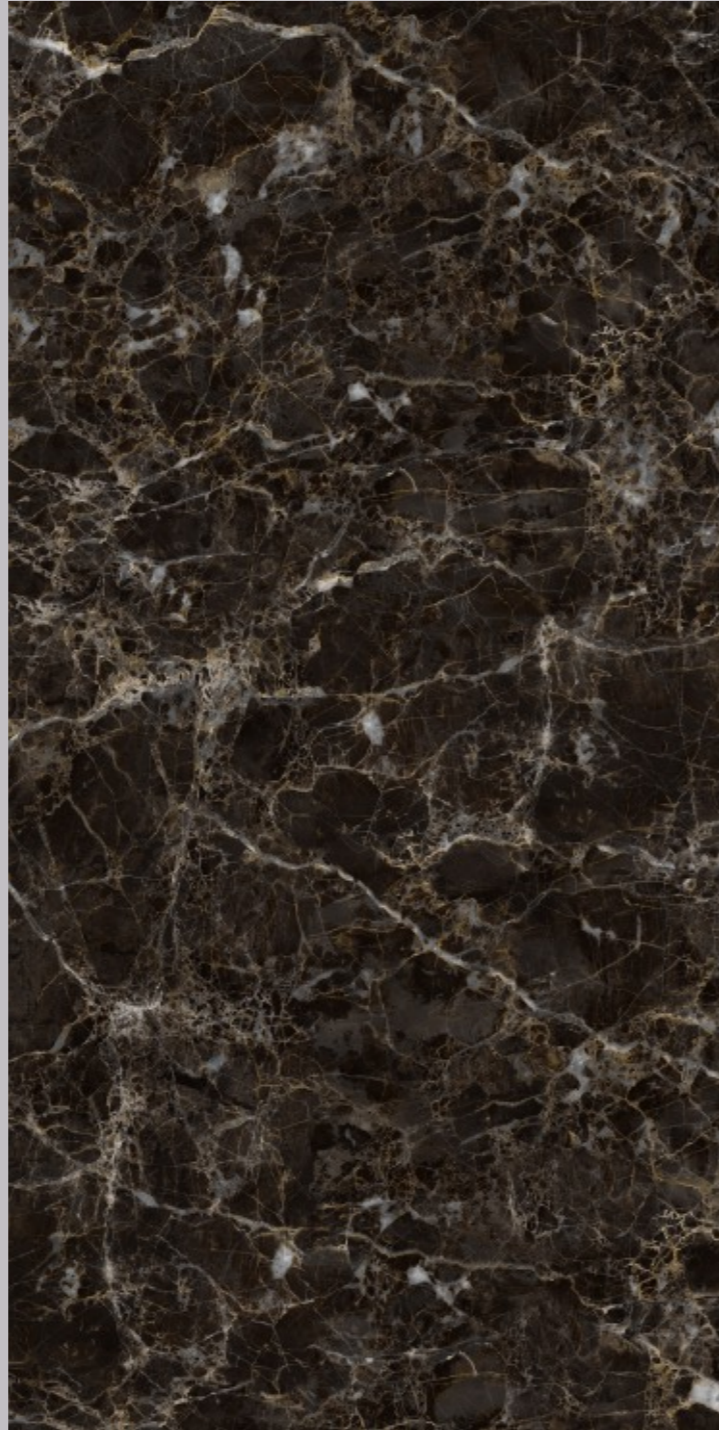

EMPERADOR CHOCO

SIZE
600x
1200MM

Series
HIGH GLOSSY

Random
05