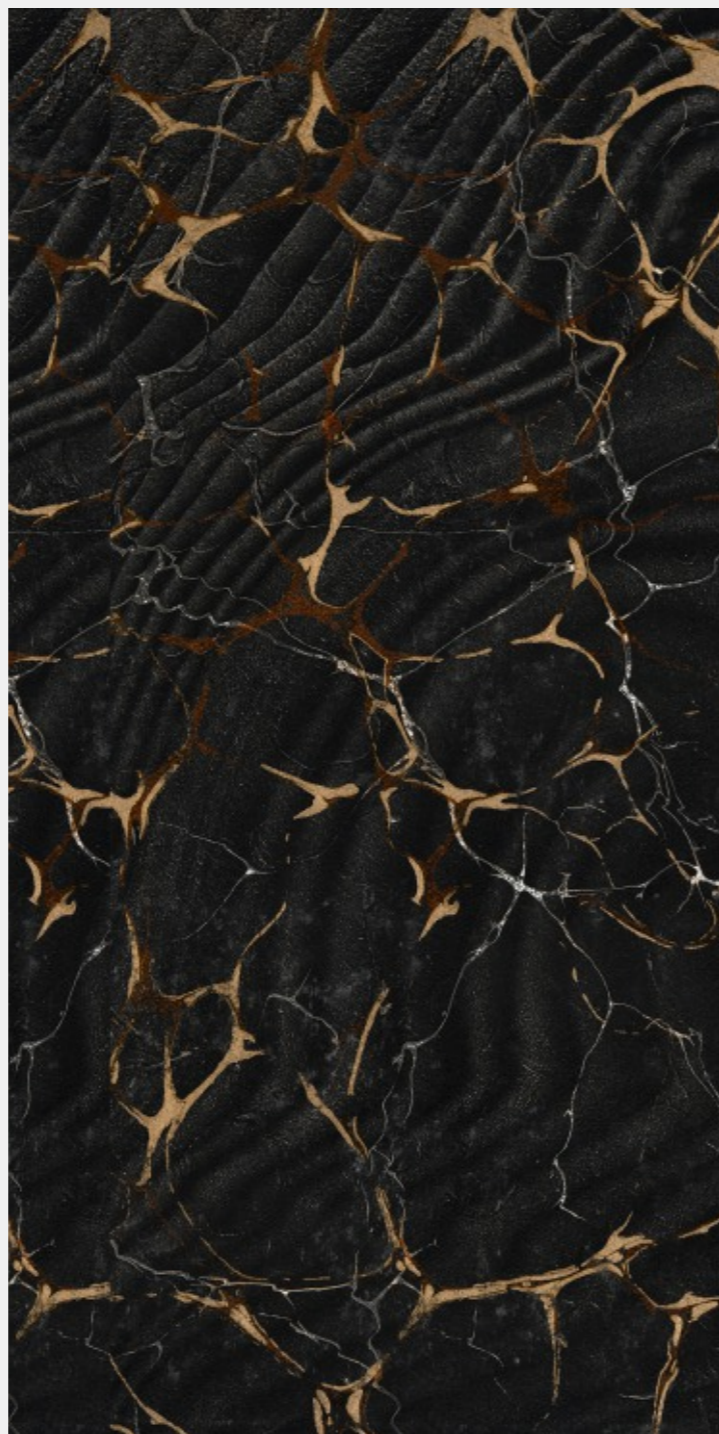

SILK VITRUM

SIZE
600x
1200MM

Series
HIGH GLOSSY

Random
05