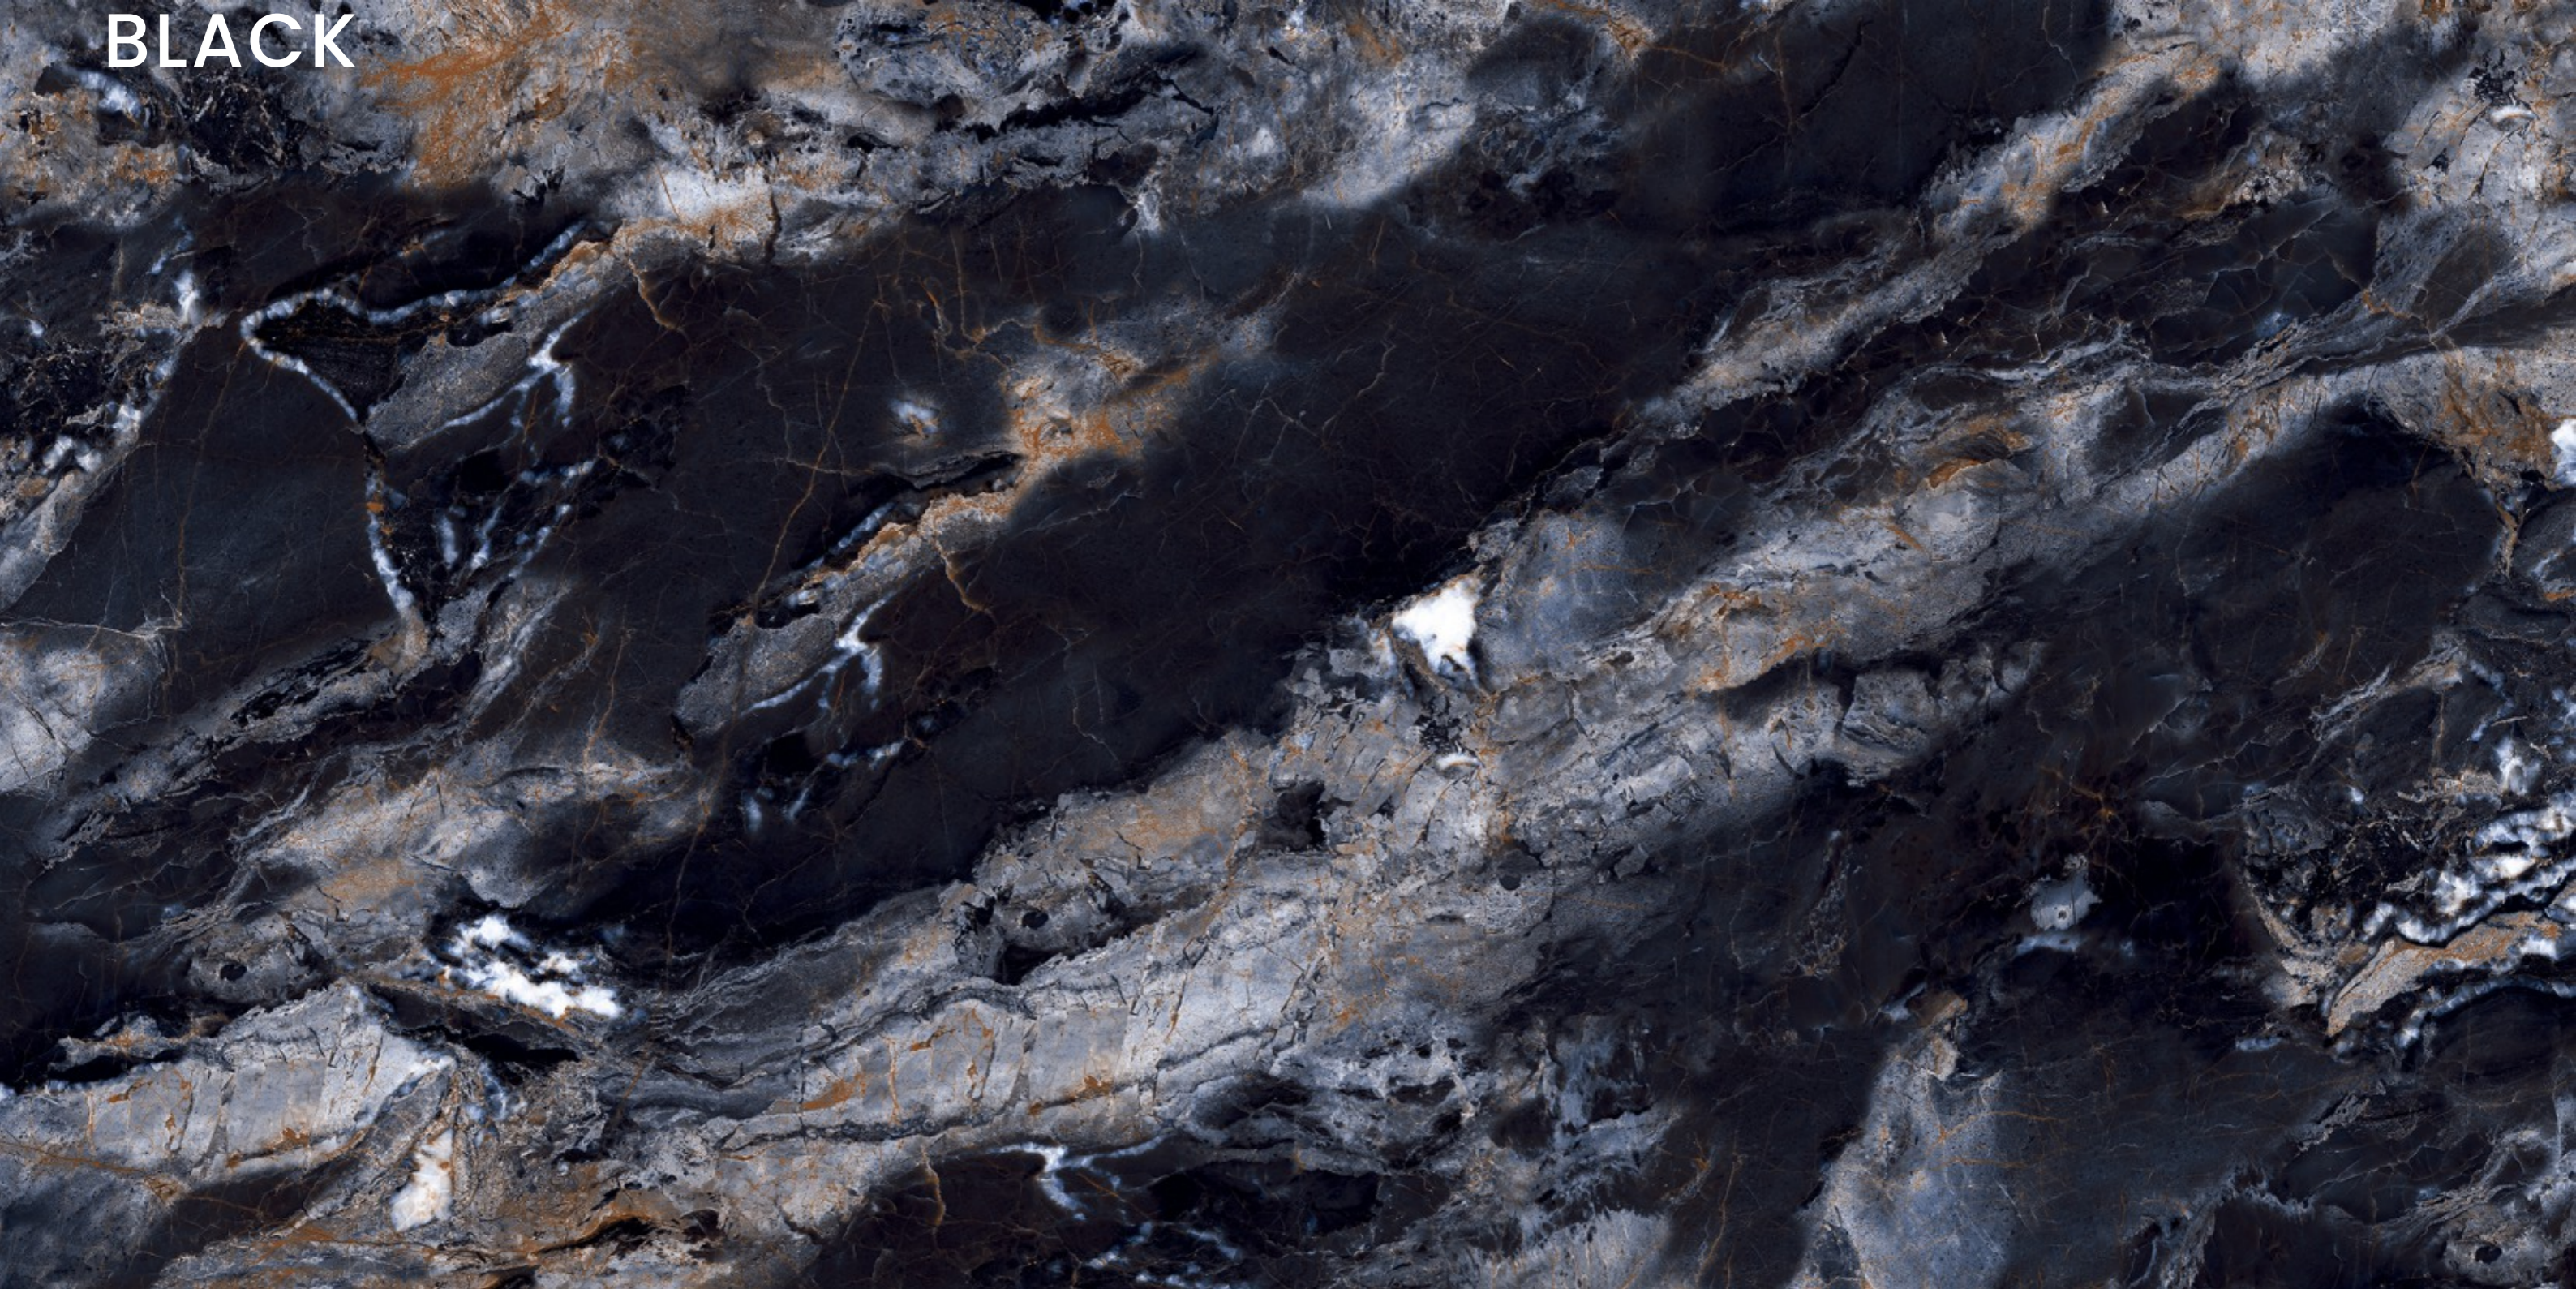

# THOMAS ONYX

SIZE  
600x  
1200MM

Series  
HIGH GLOSSY

Random  
02

THOMAS ONYX

**THUNDER SMOKE**

**BLACK**