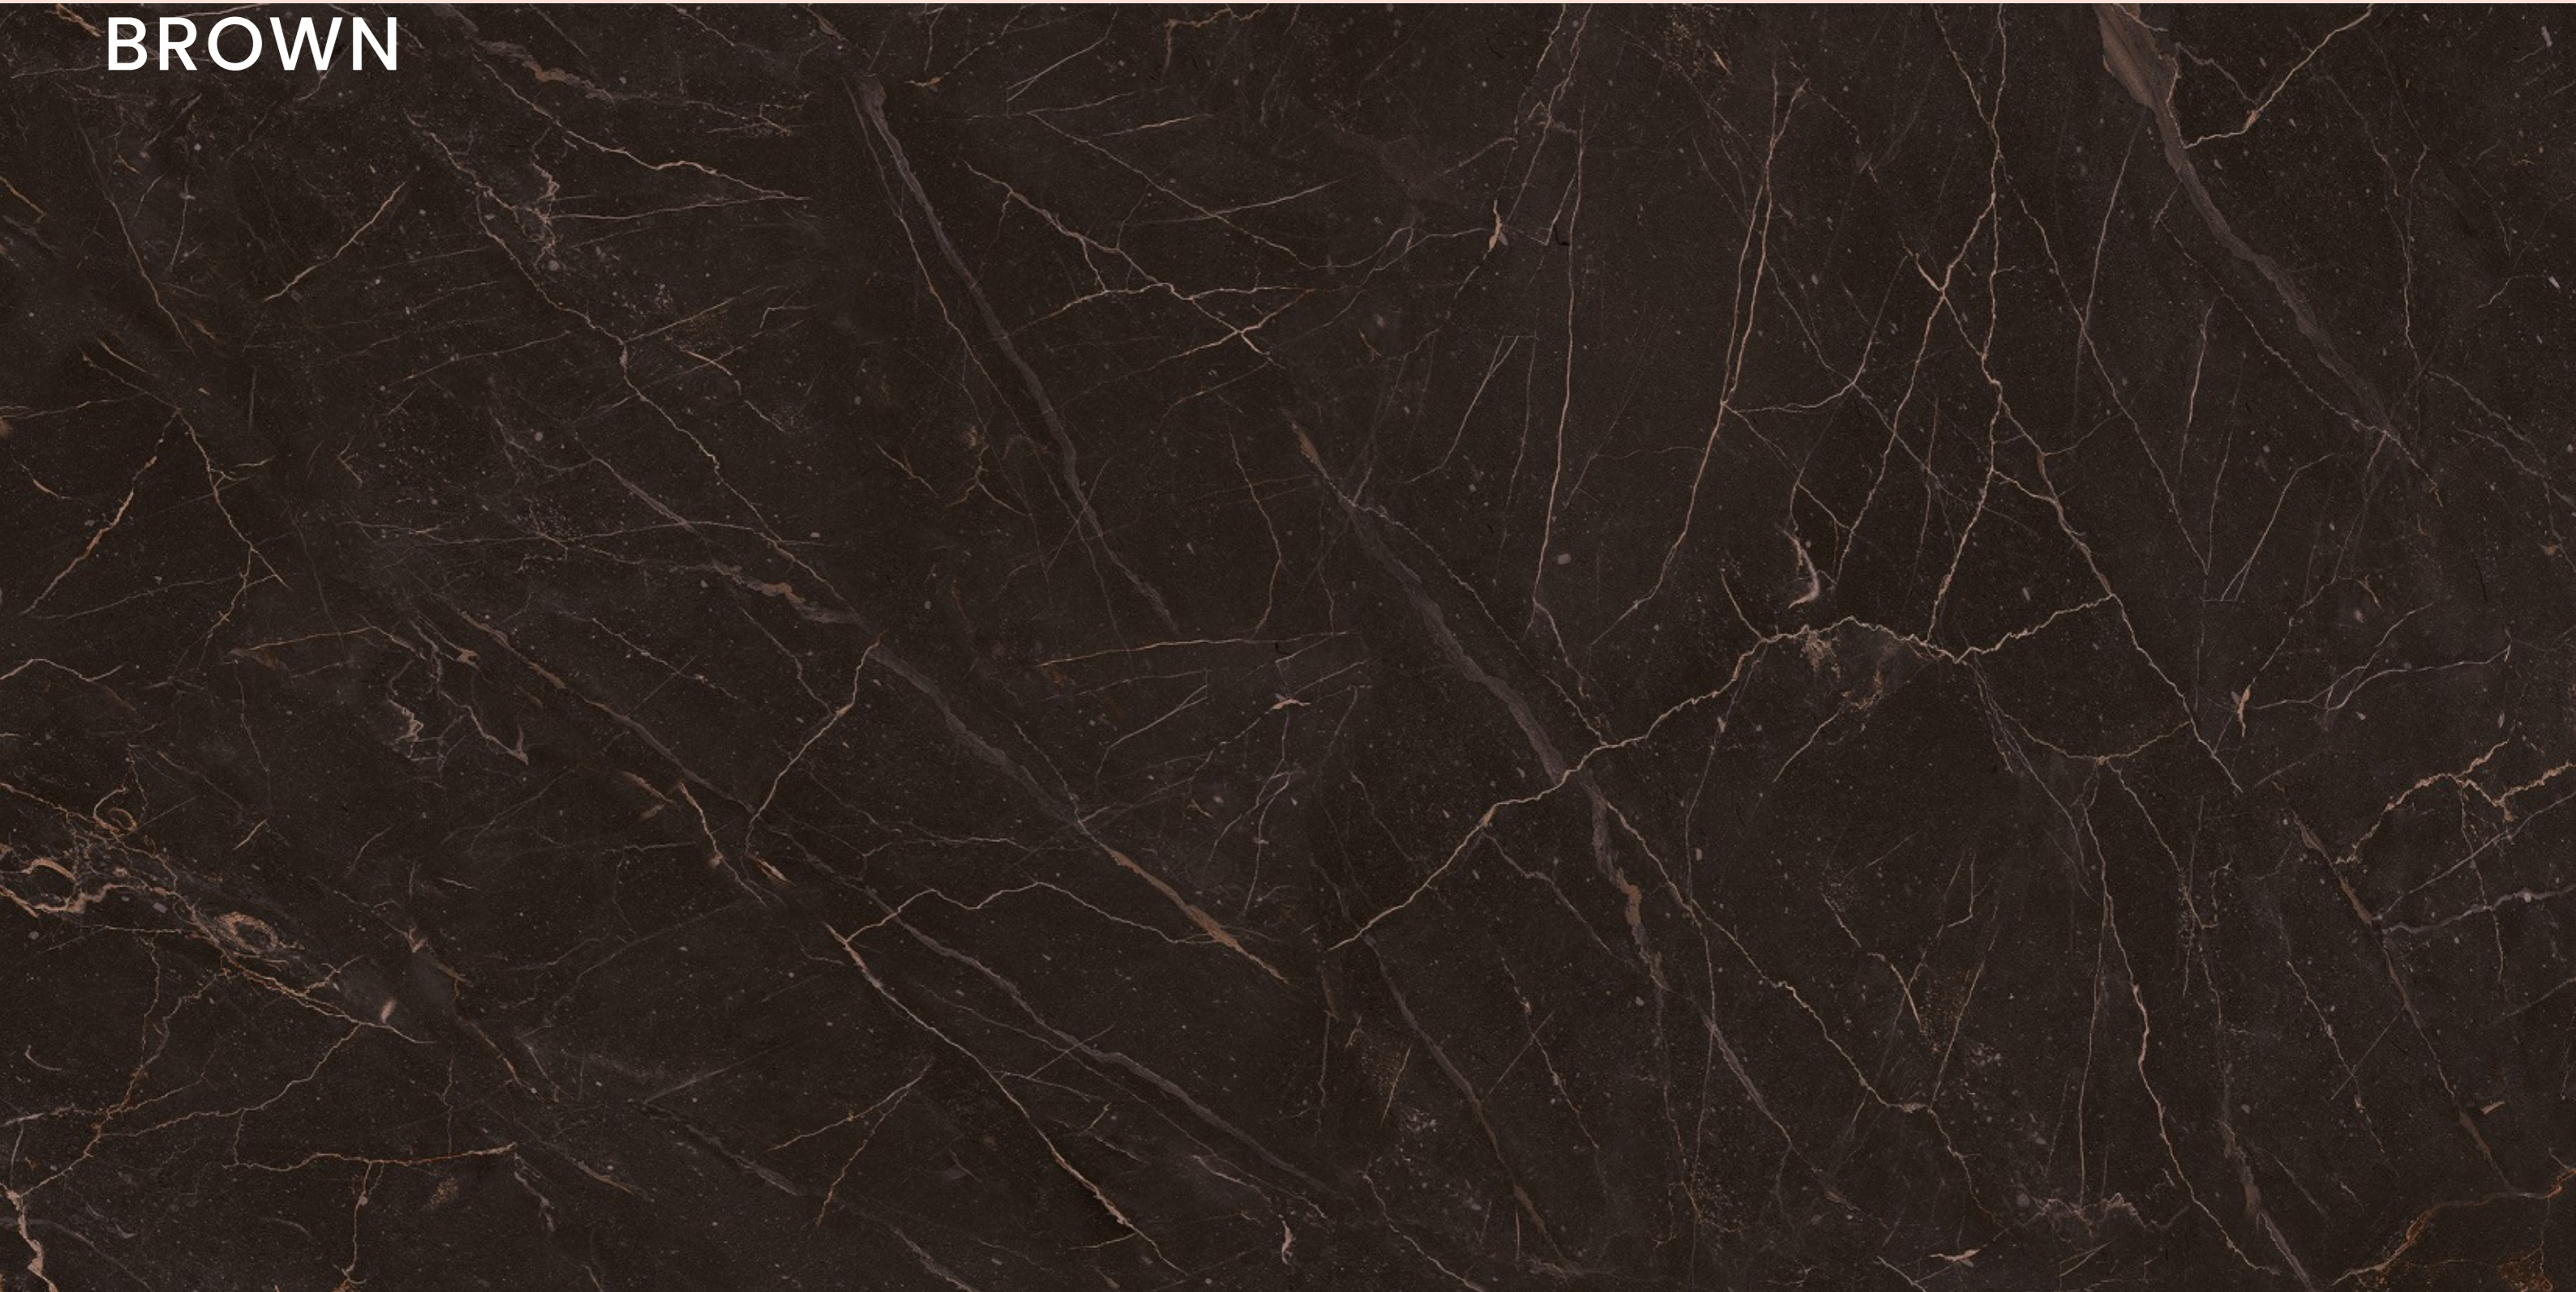

**ASCORT
BROWN**