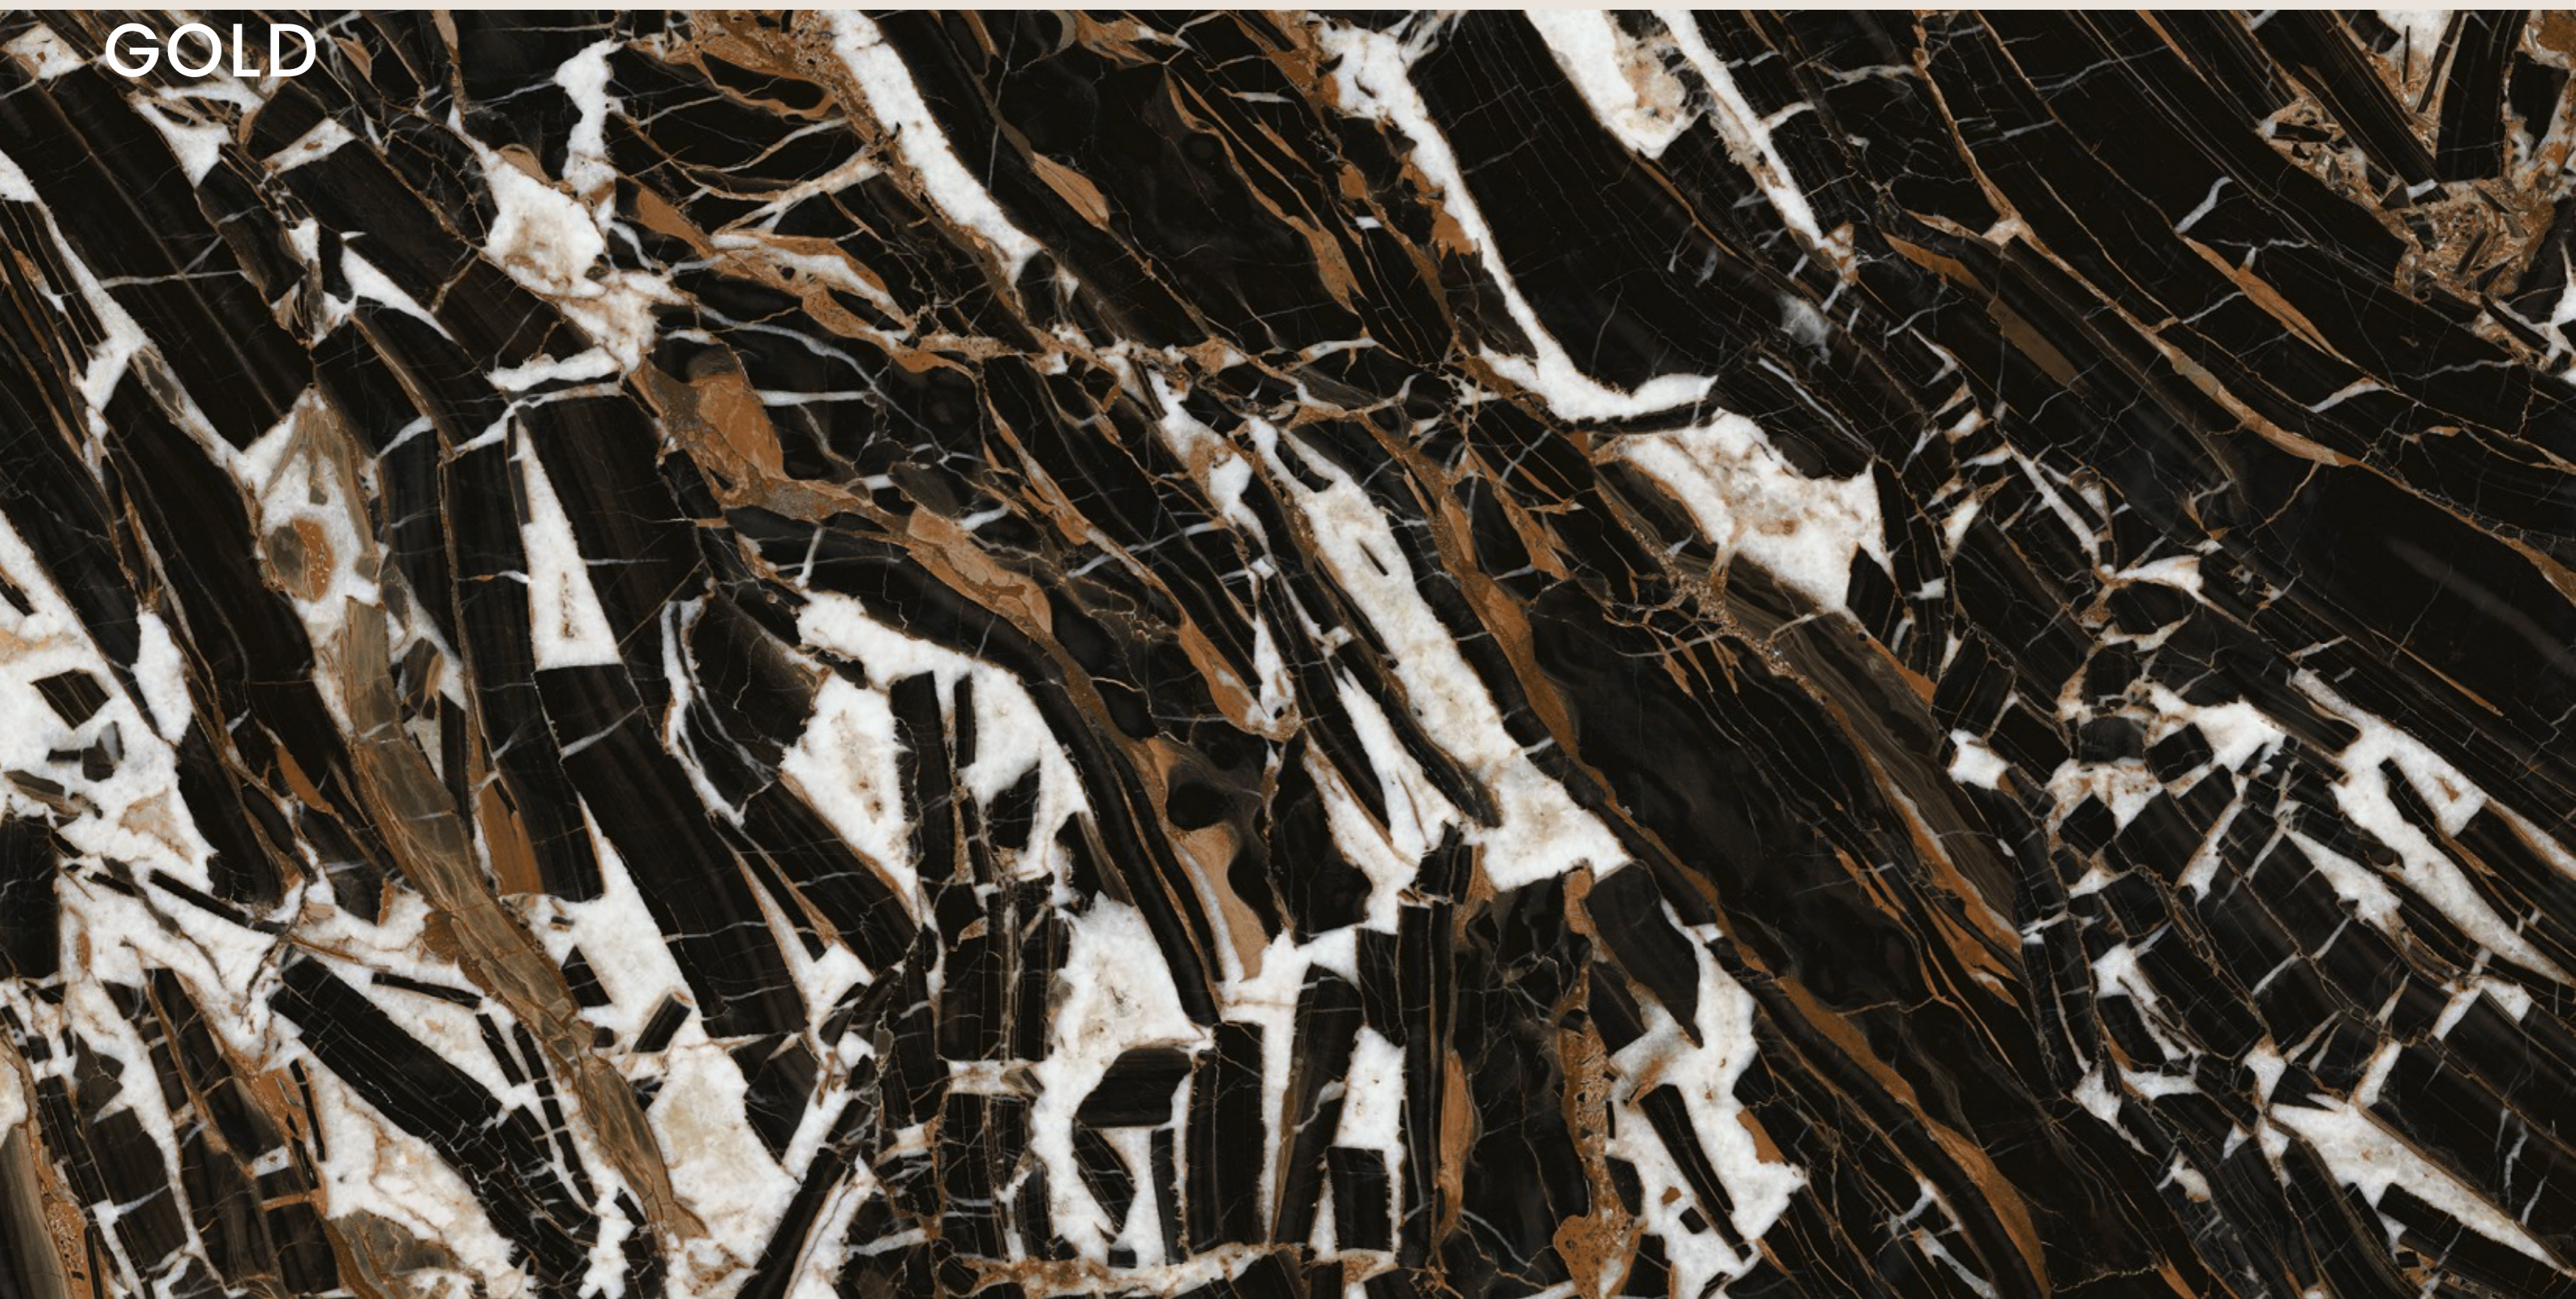

# FOREST BLUE

SIZE  
600x  
1200MM

Series  
HIGH GLOSSY

Random  
05

FOREST BLUE

**FRACTAL  
GOLD**