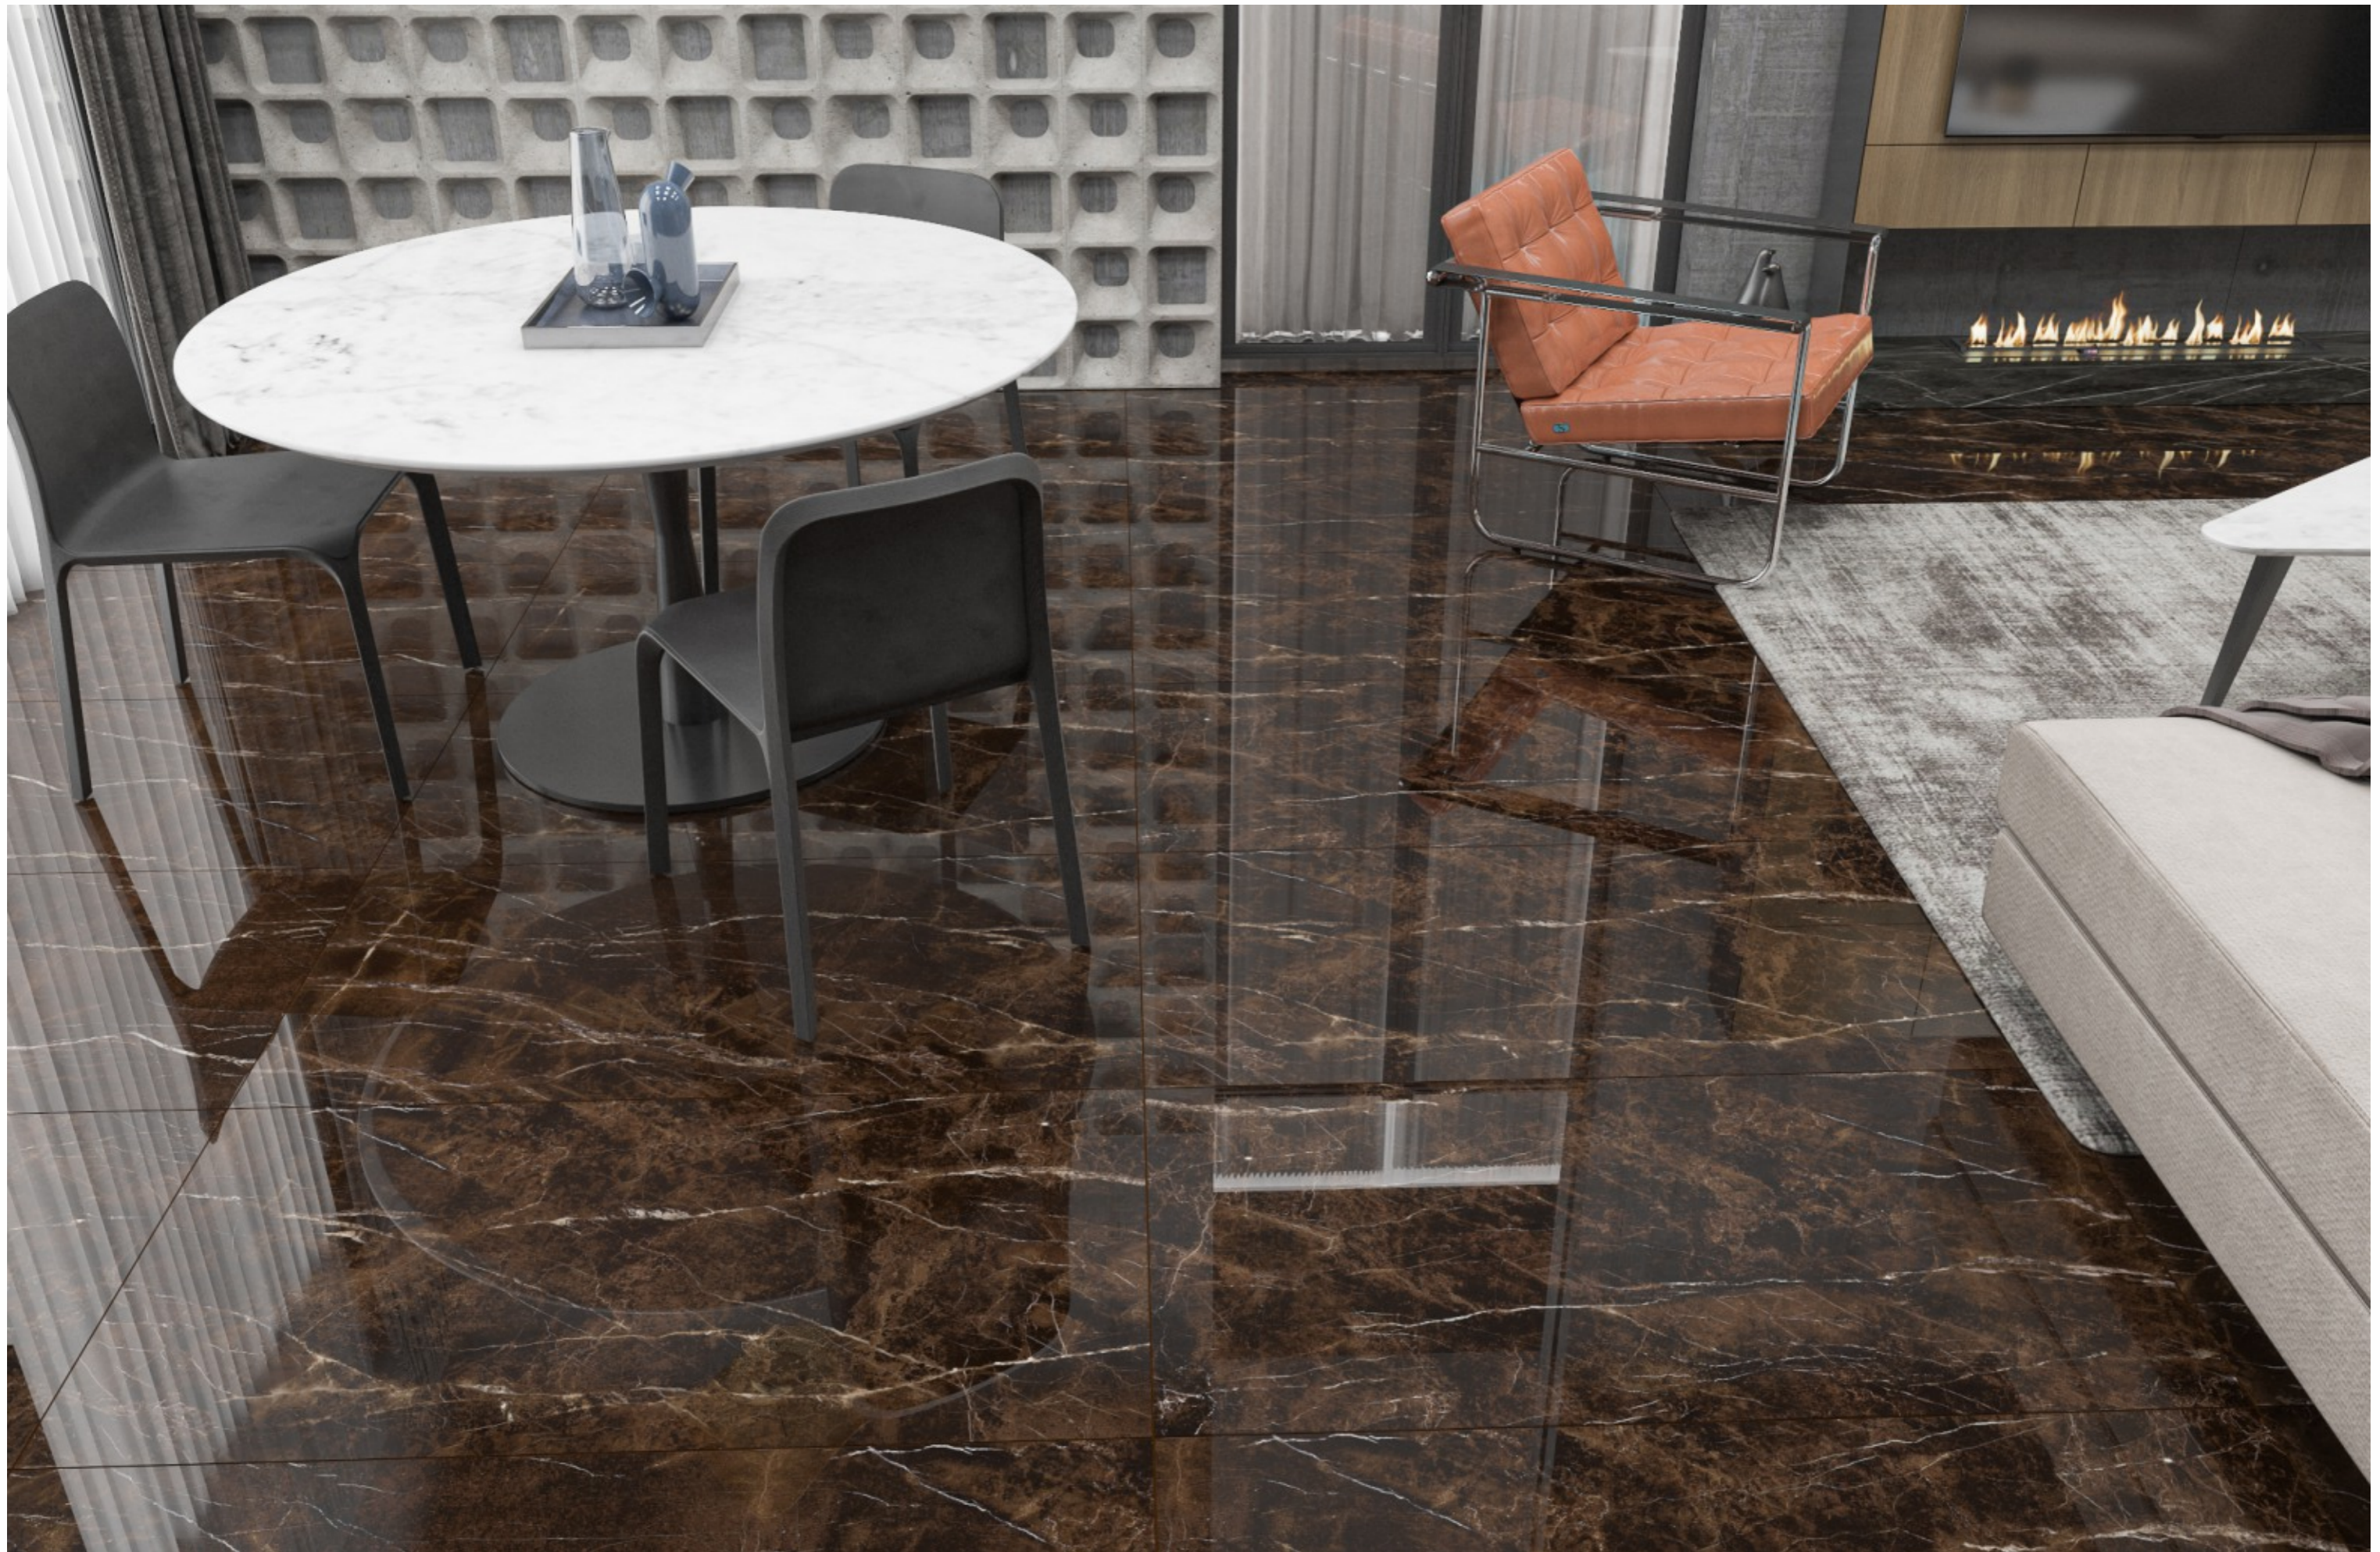

SAHARA NOIR