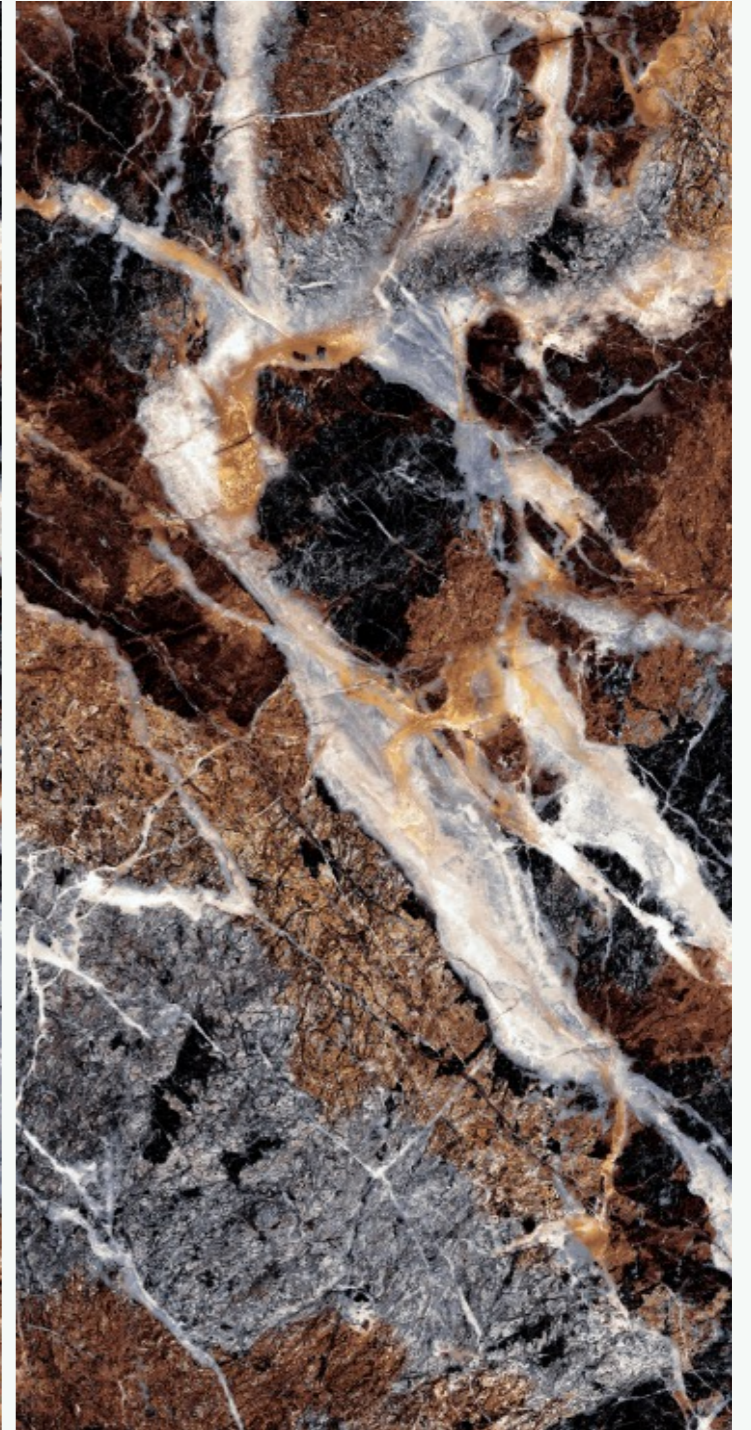

INCREDIC

SIZE
600x
1200MM

Series
HIGH GLOSSY

Random
03