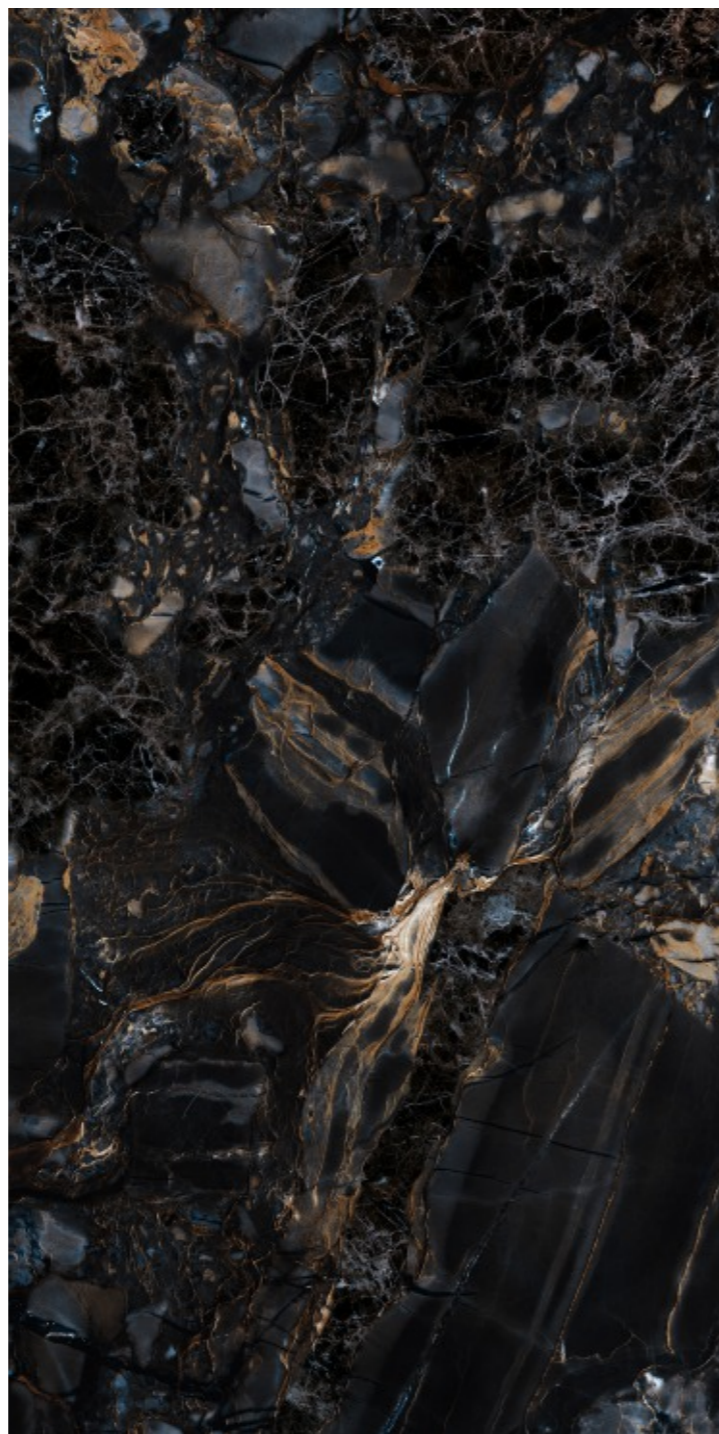

ROYAL OPERA

SIZE
600x
1200MM

Series
HIGH GLOSSY

Random
03