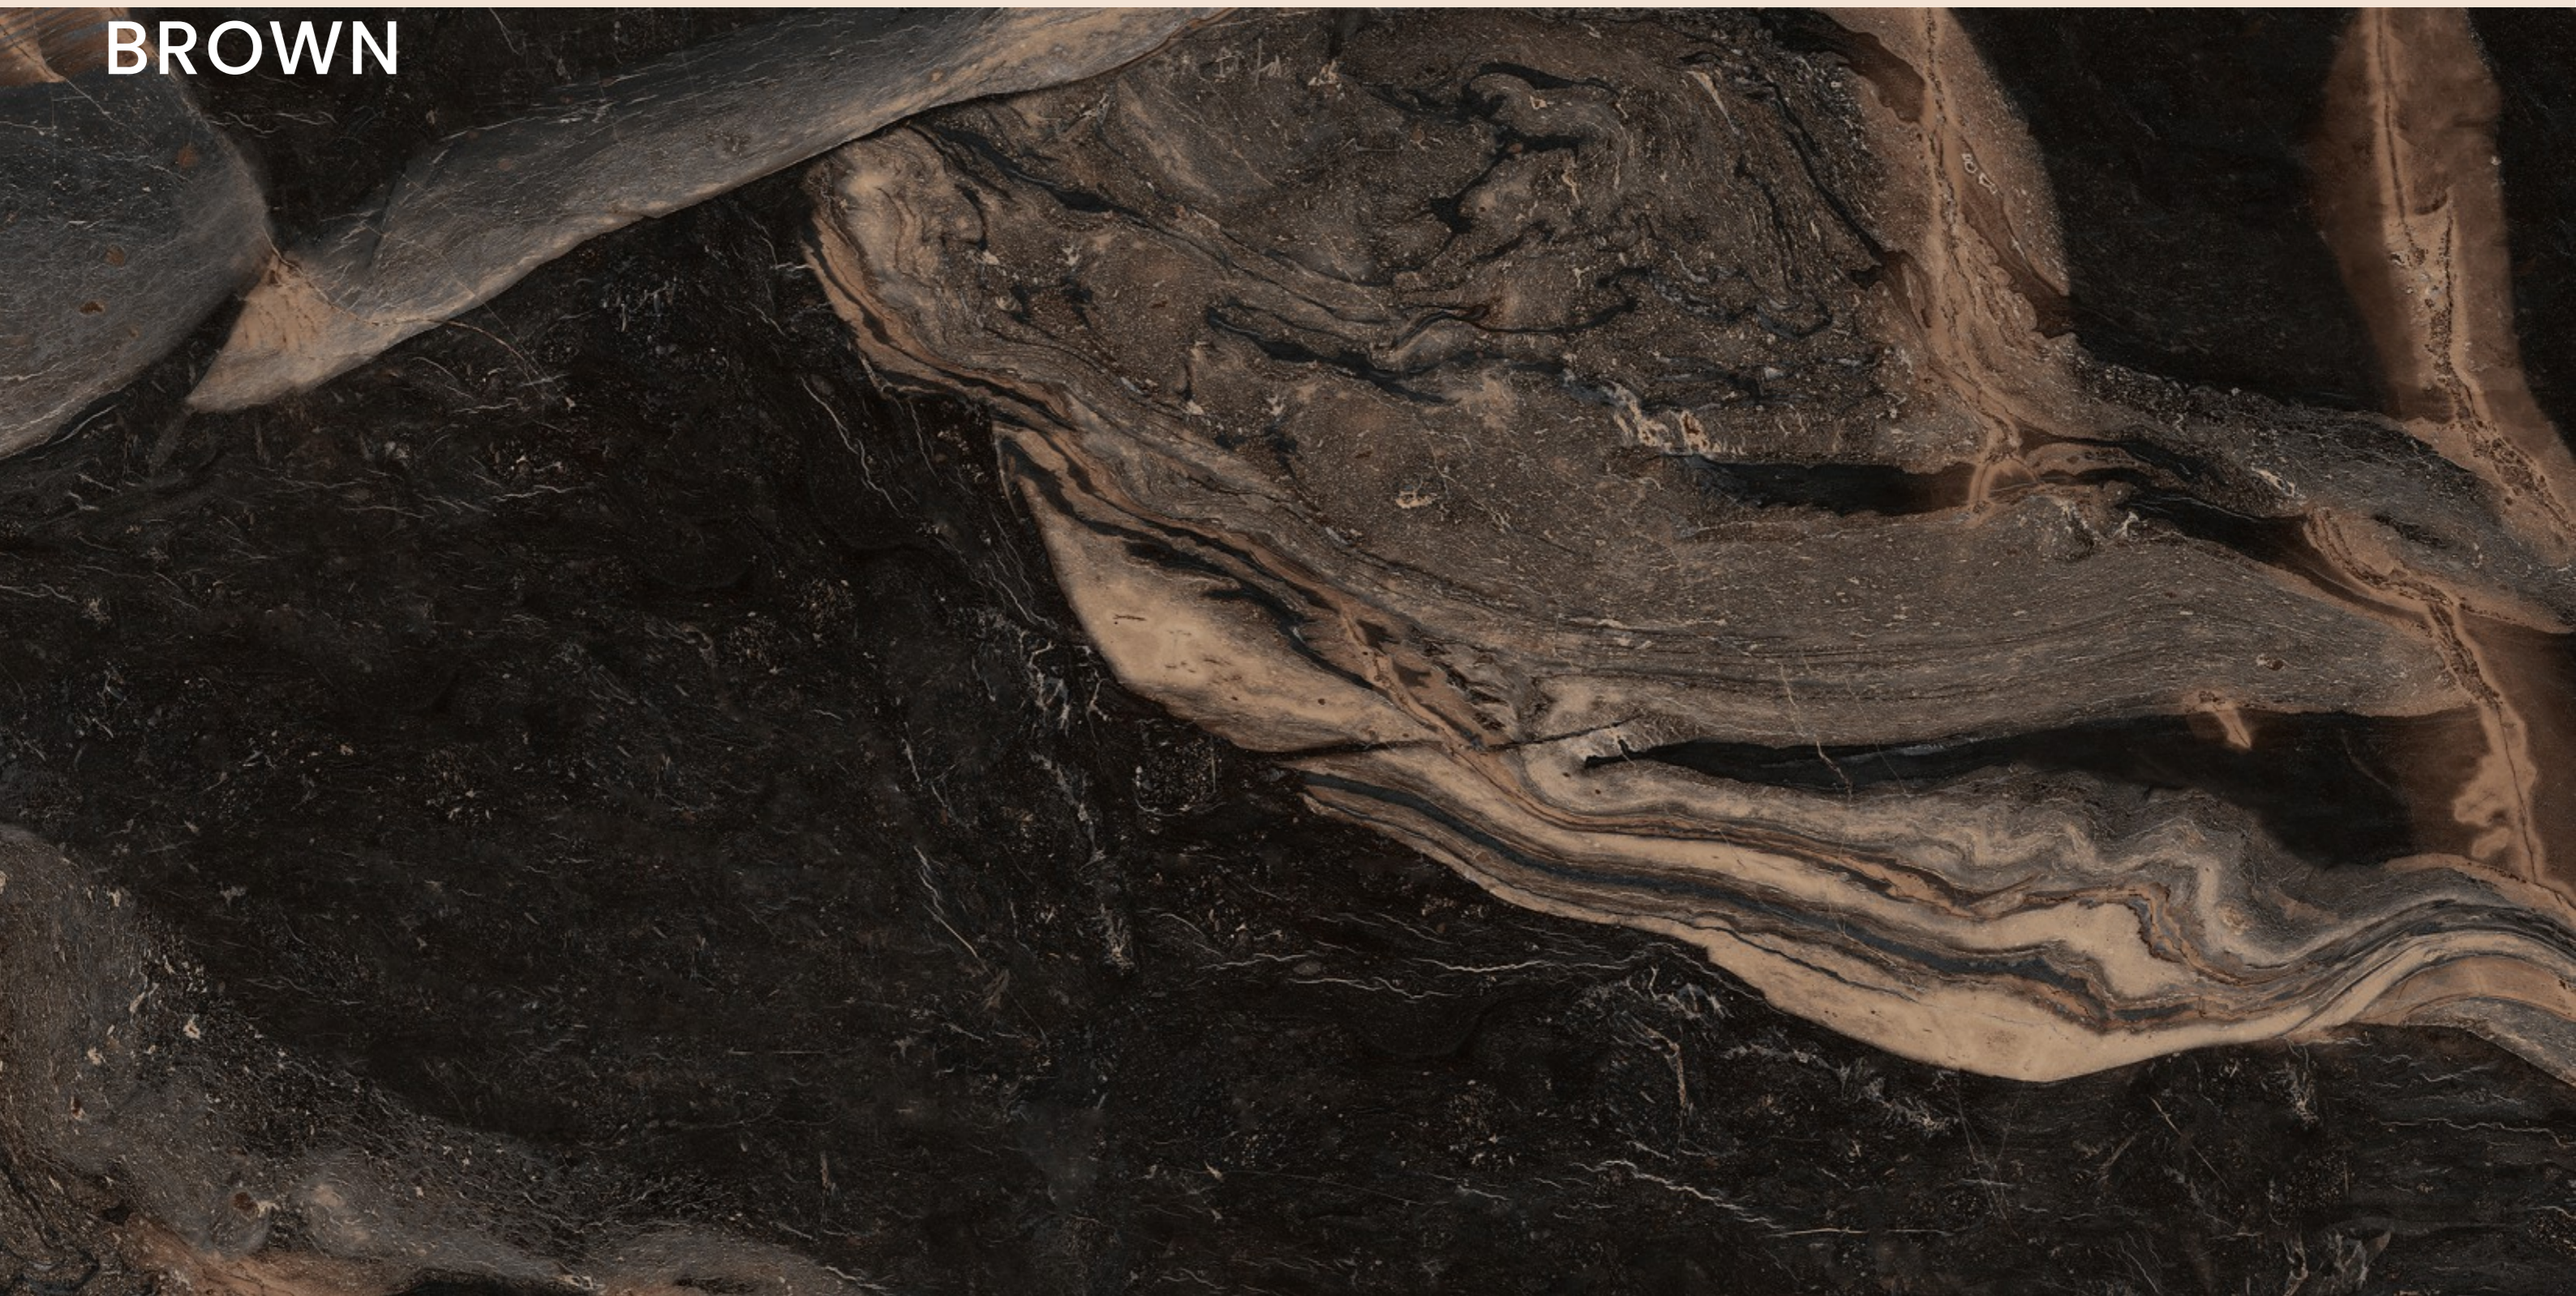

# INCREDIC

SIZE  
600x  
1200MM

Series  
HIGH GLOSSY

Random  
03

INCREDIC

**INFINITY  
BROWN**