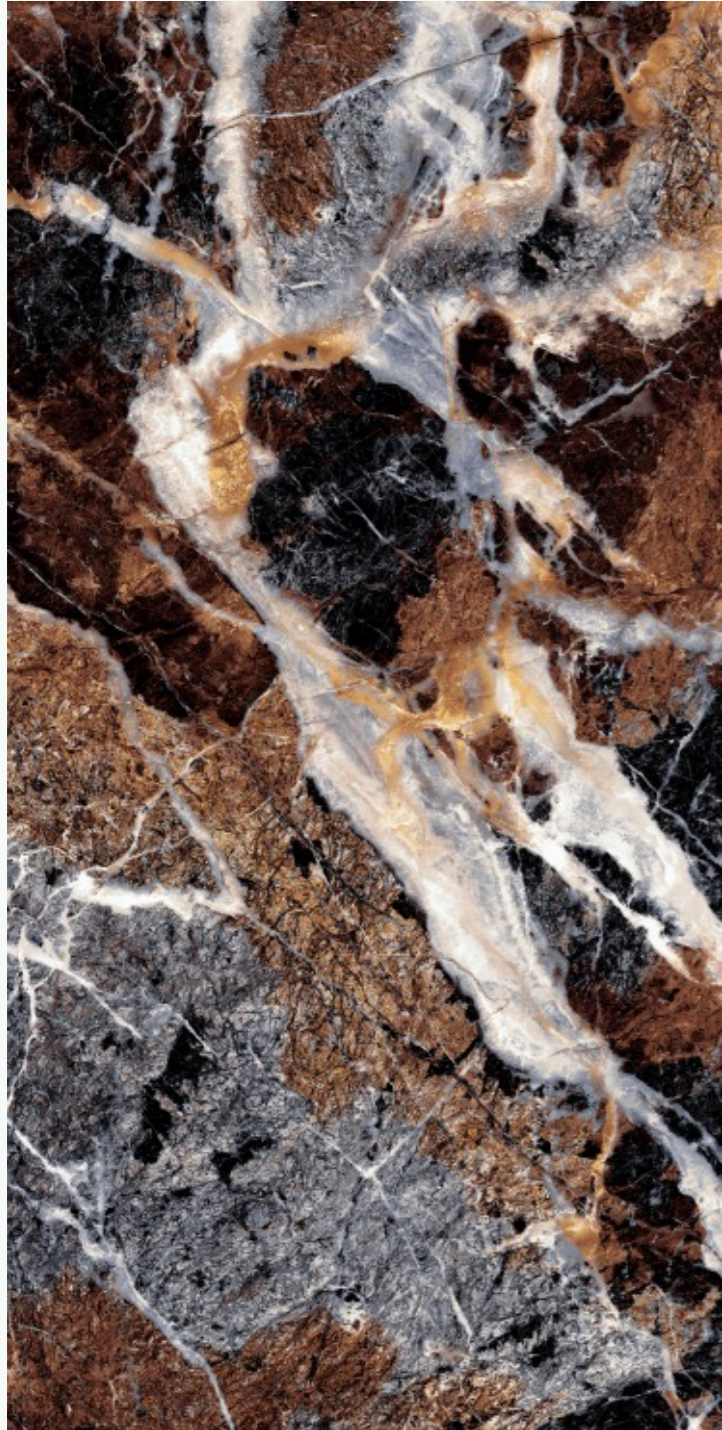

INCREDIC

SIZE
600x
1200MM

Series
HIGH GLOSSY

Random
03