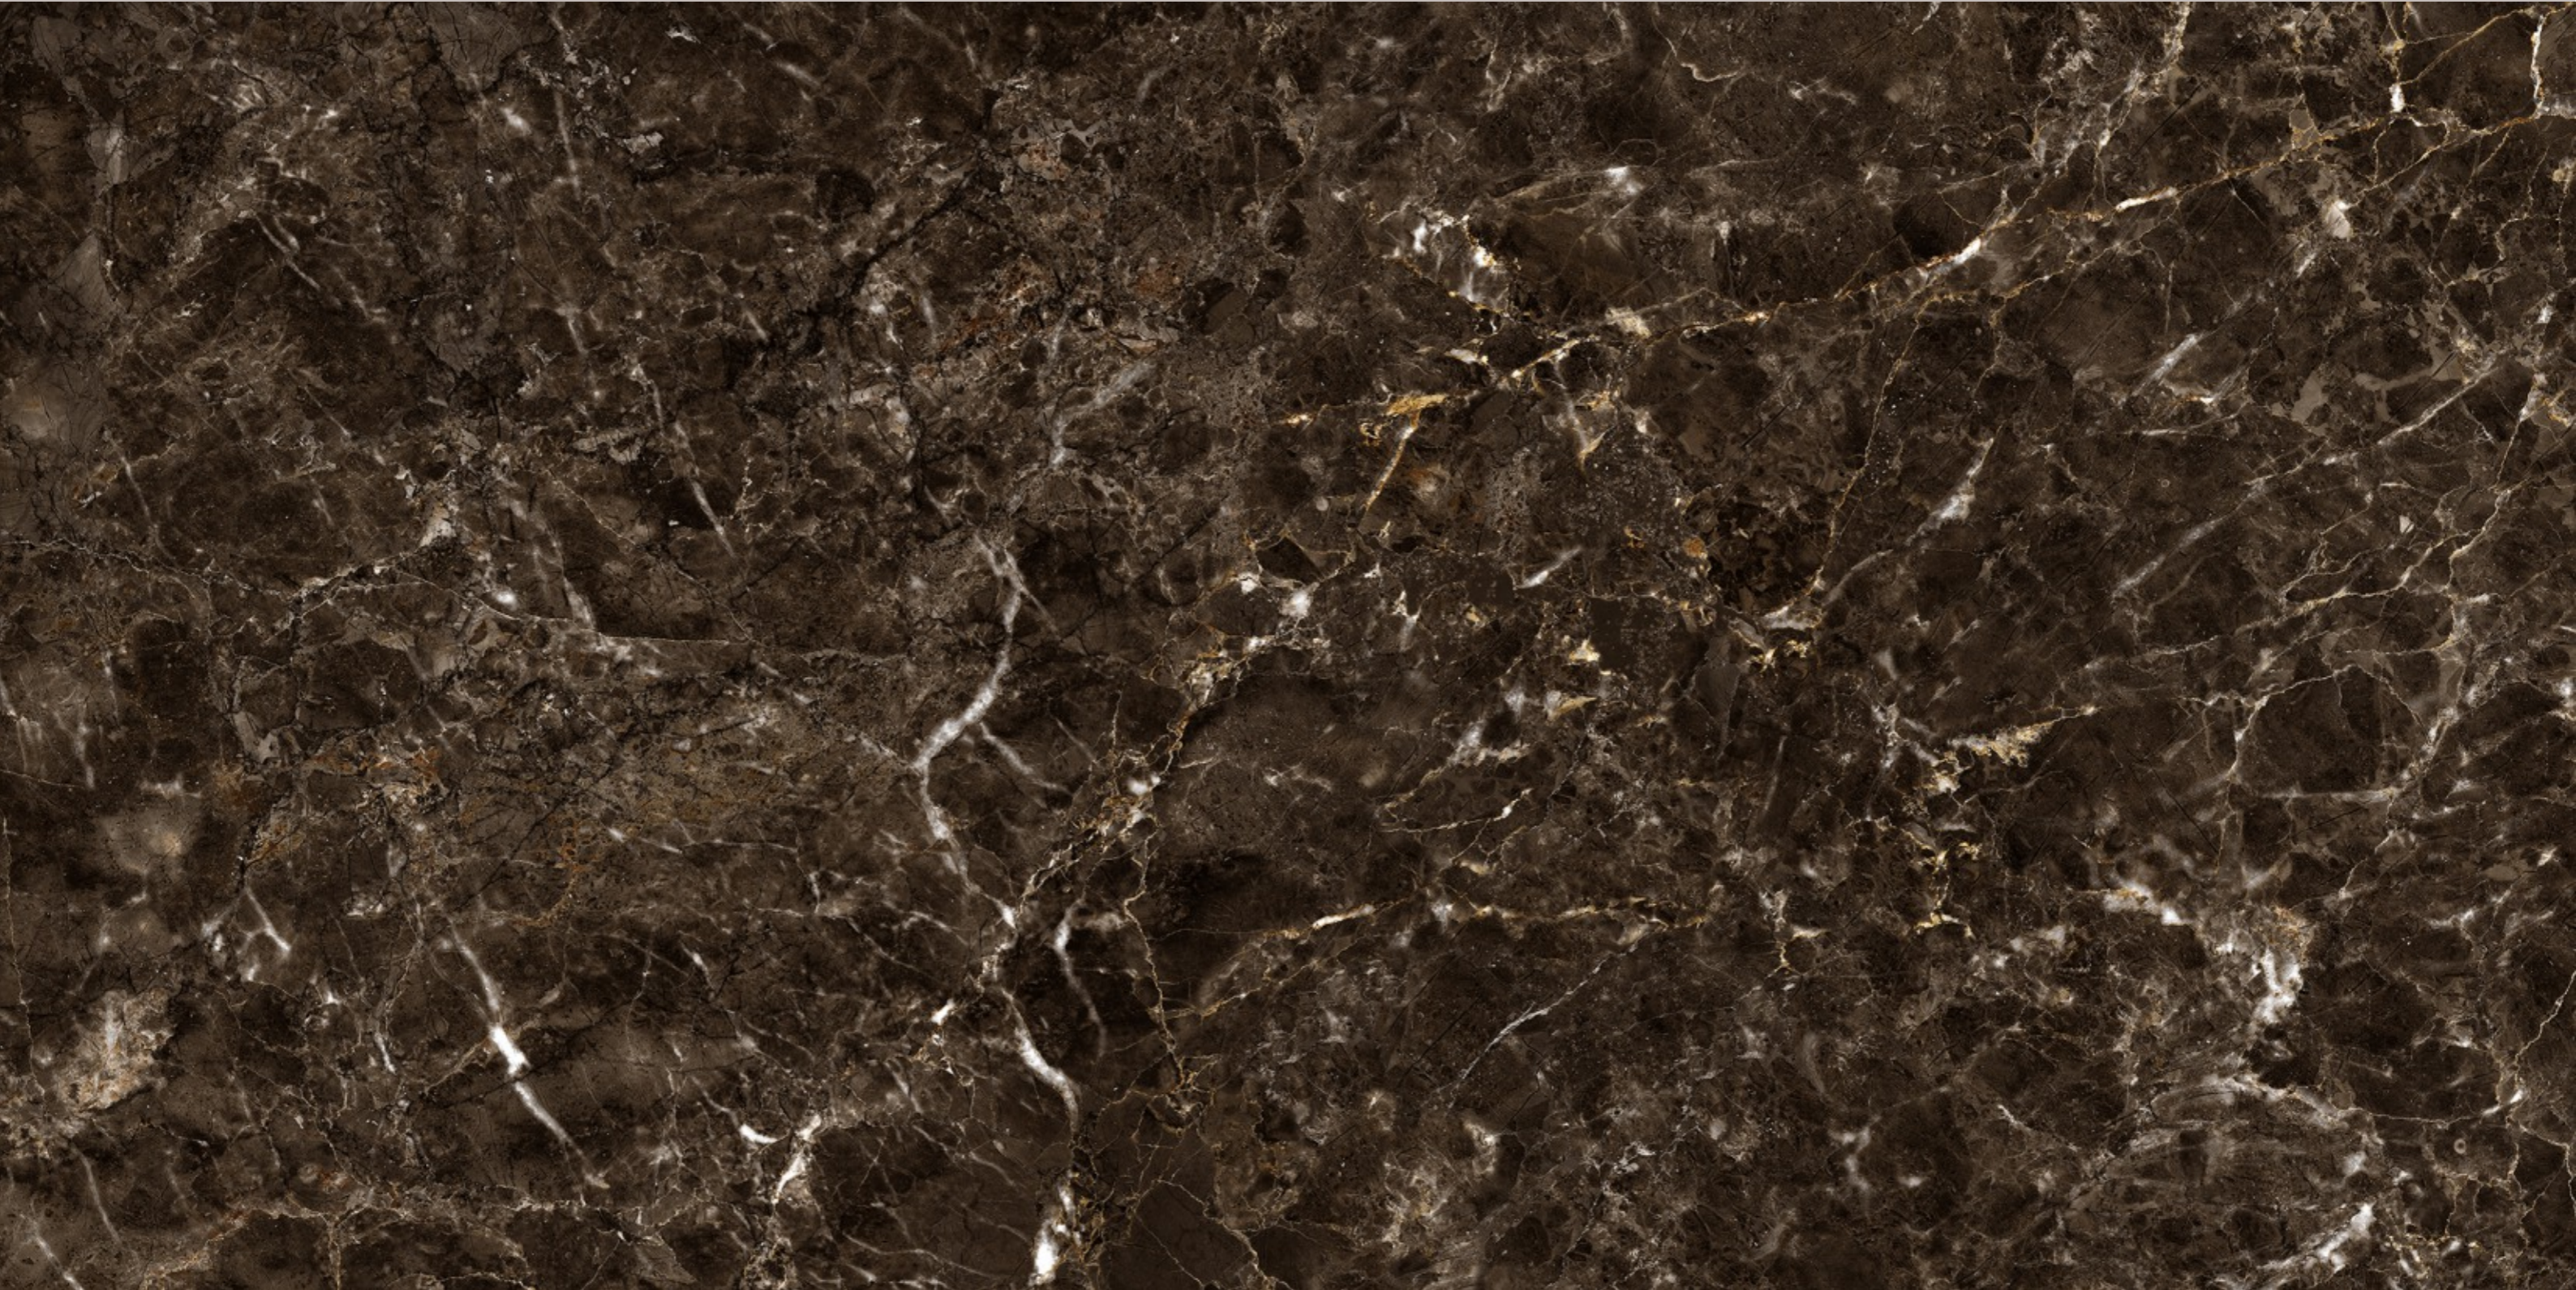

# SPARTEN BLACK

SIZE  
600x  
1200MM

Series  
HIGH GLOSSY

Random  
02

SPARTEN BLACK

STRATOS