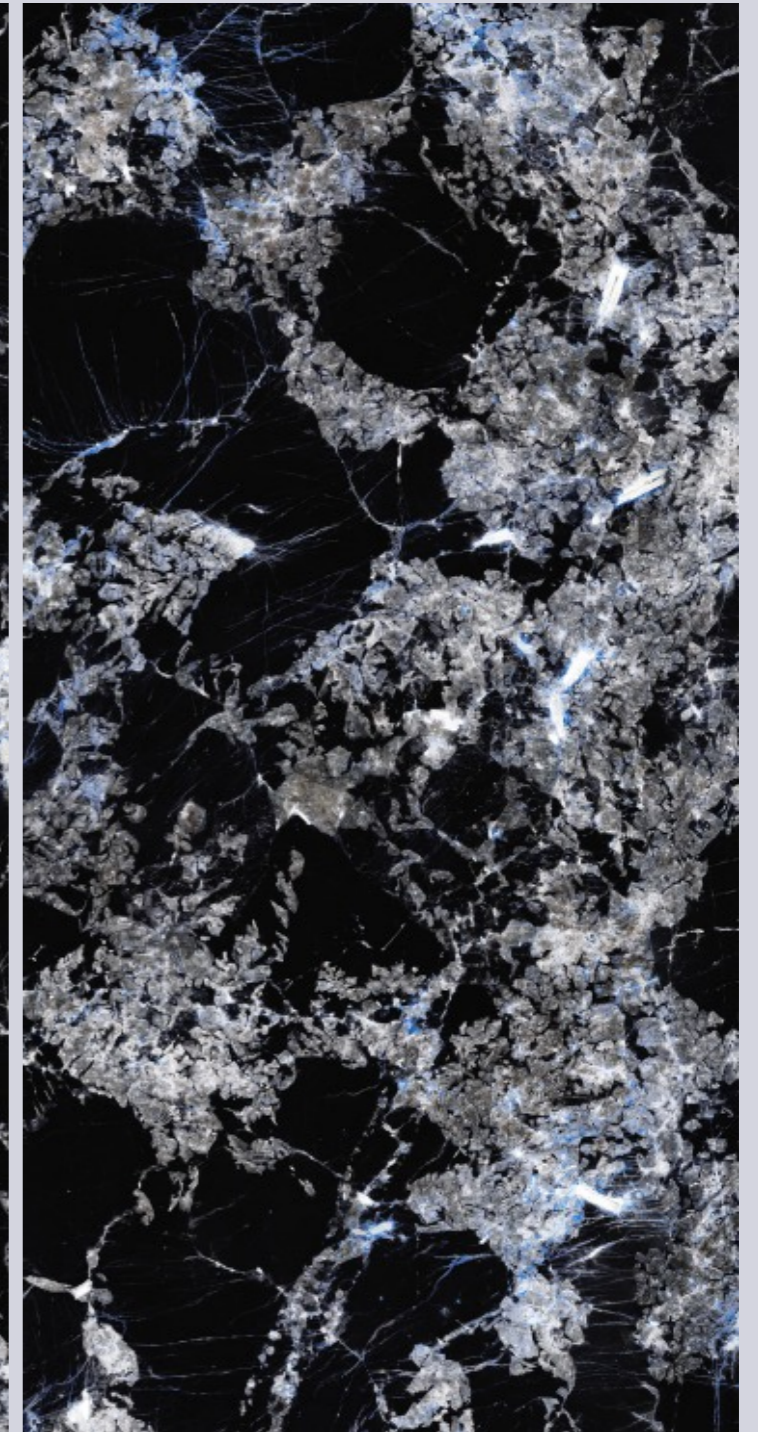

ZATT BEAUTY

SIZE
600x
1200MM

Series
HIGH GLOSSY

Random
04