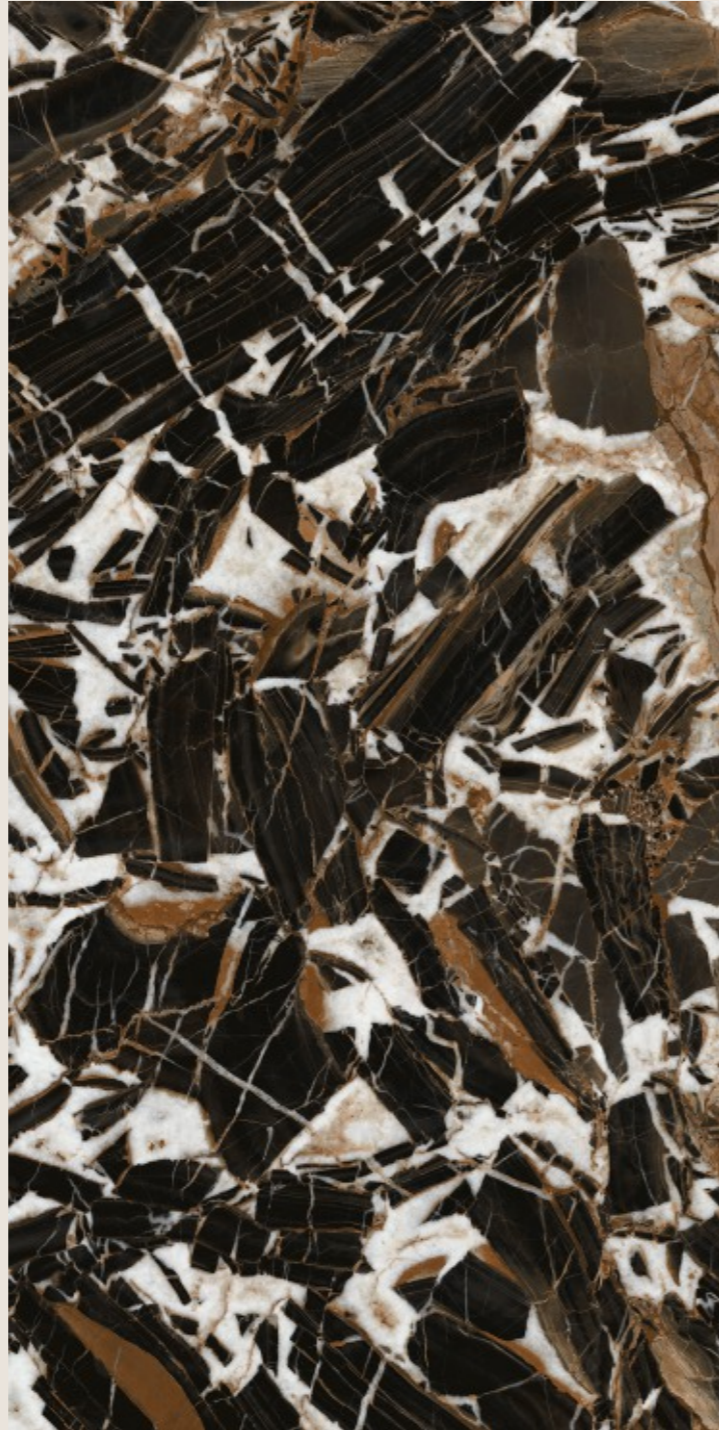

FRACTAL GOLD

SIZE
600x
1200MM

Series
HIGH GLOSSY

Random
03