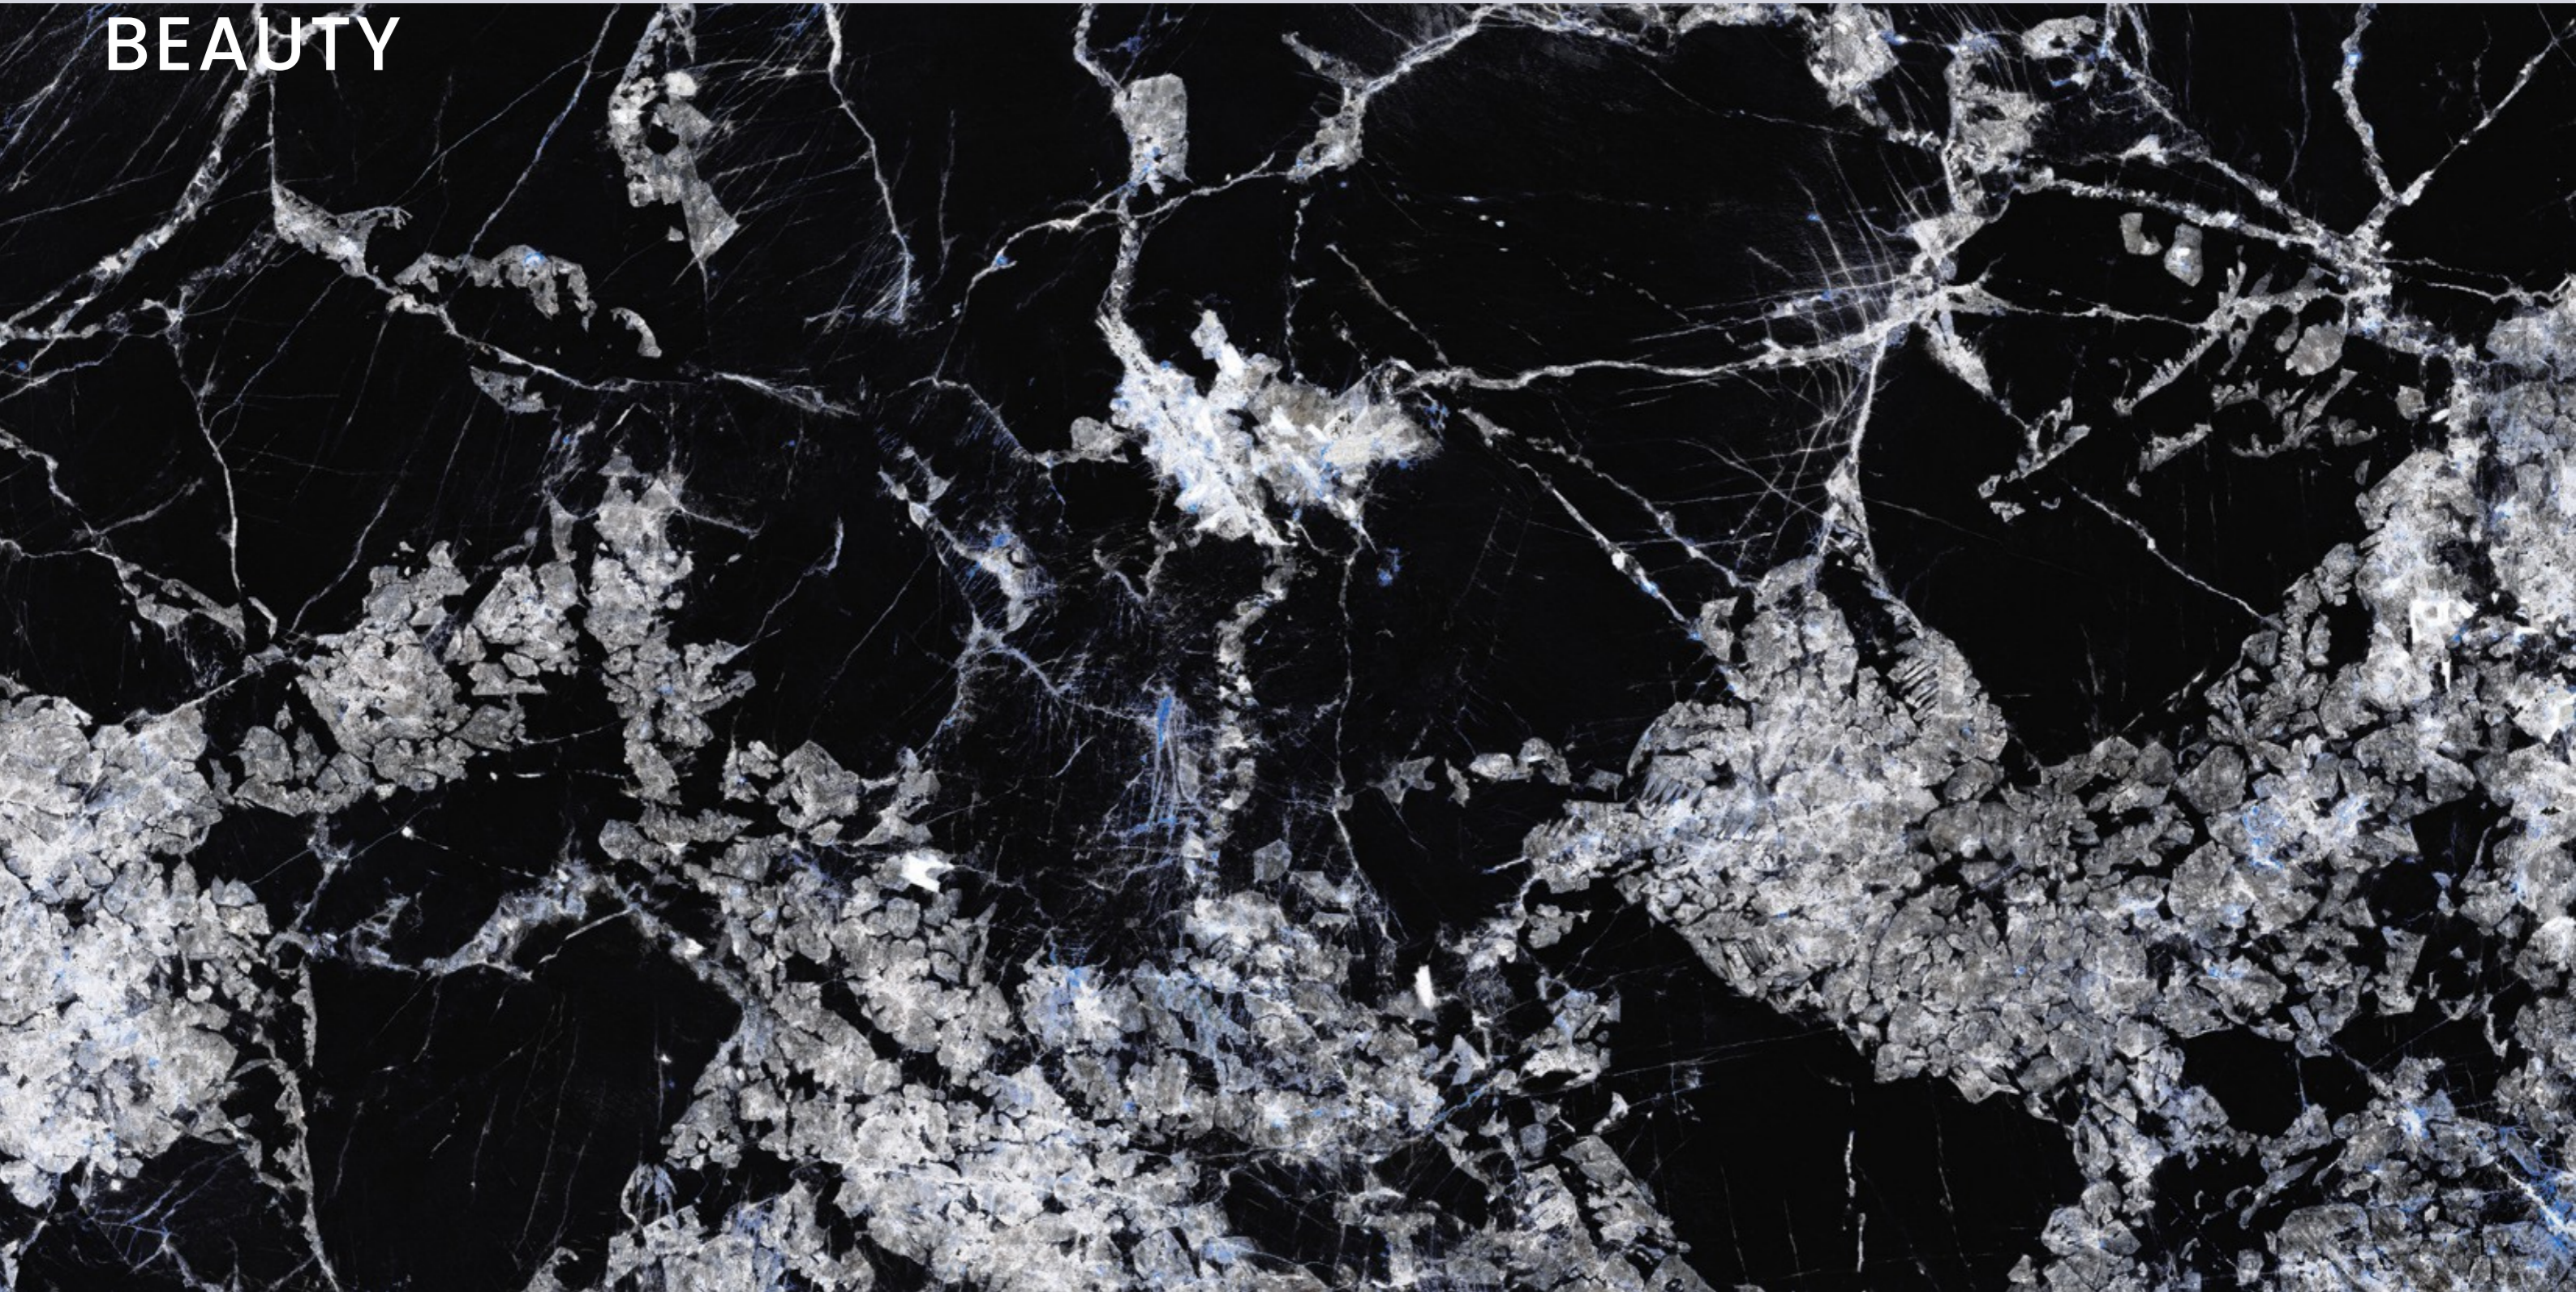

# VOLGA WHITE

SIZE  
600x  
1200MM

Series  
HIGH GLOSSY

Random  
03

VOLGA WHITE

ZATT  
BEAUTY