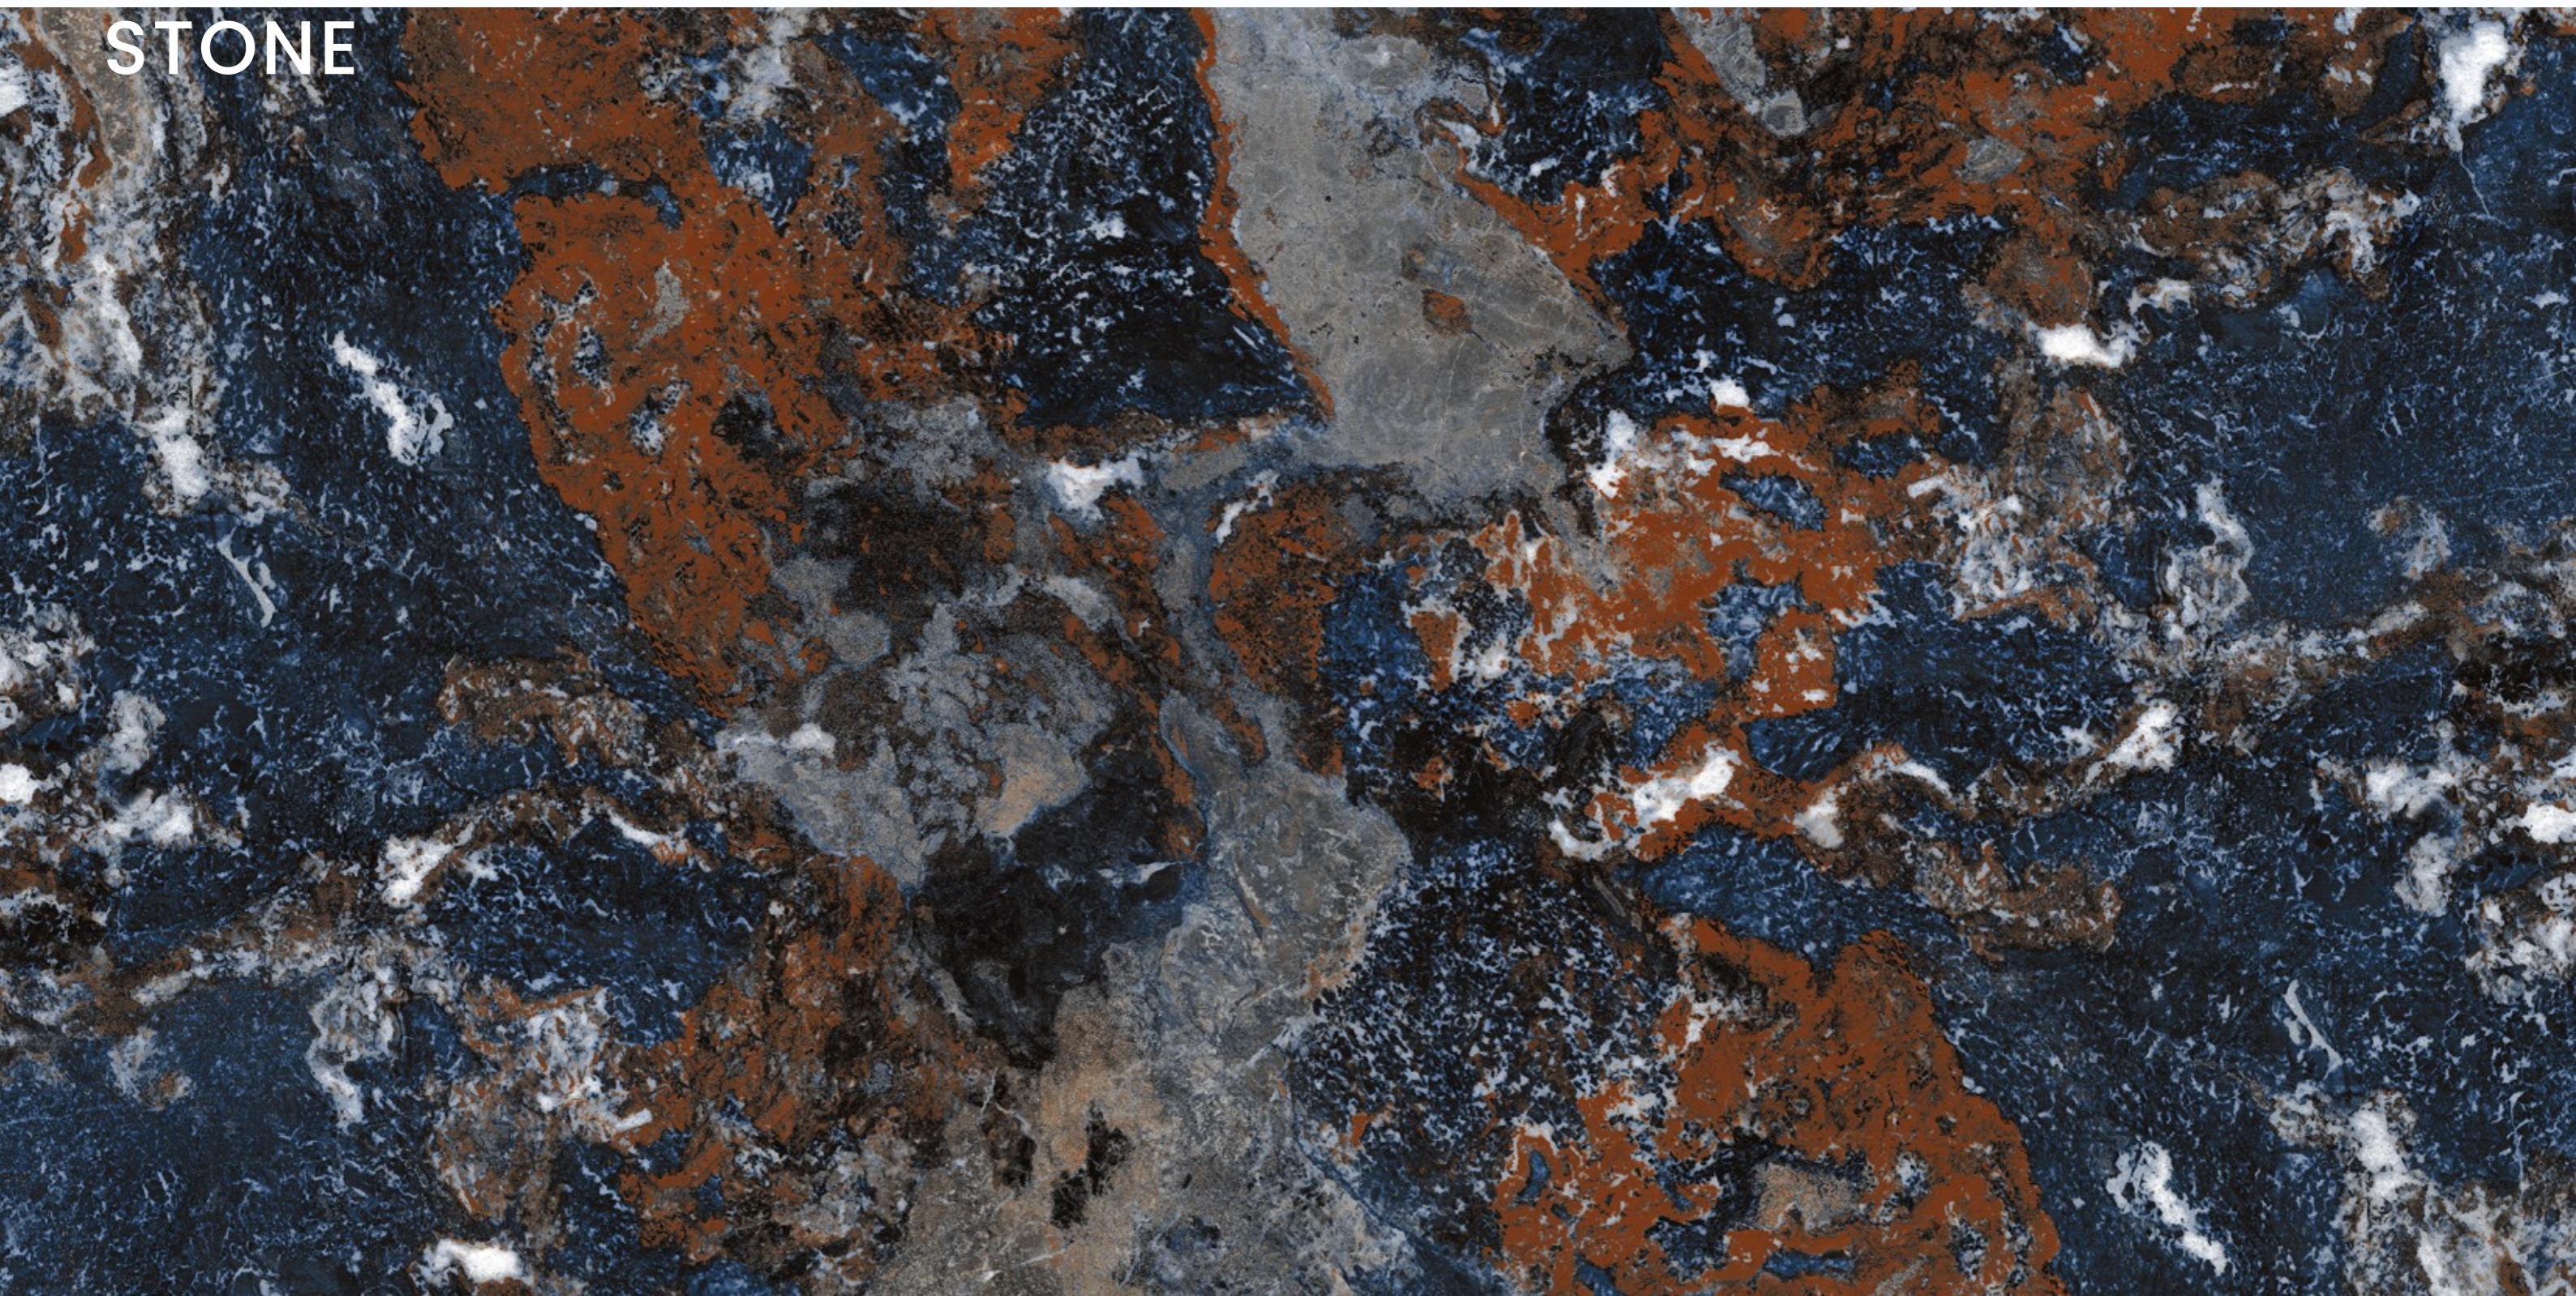

# SILK VITRUM

SIZE  
600x  
1200MM

Series  
HIGH GLOSSY

Random  
05

SILK VITRUM

**SLATE  
STONE**