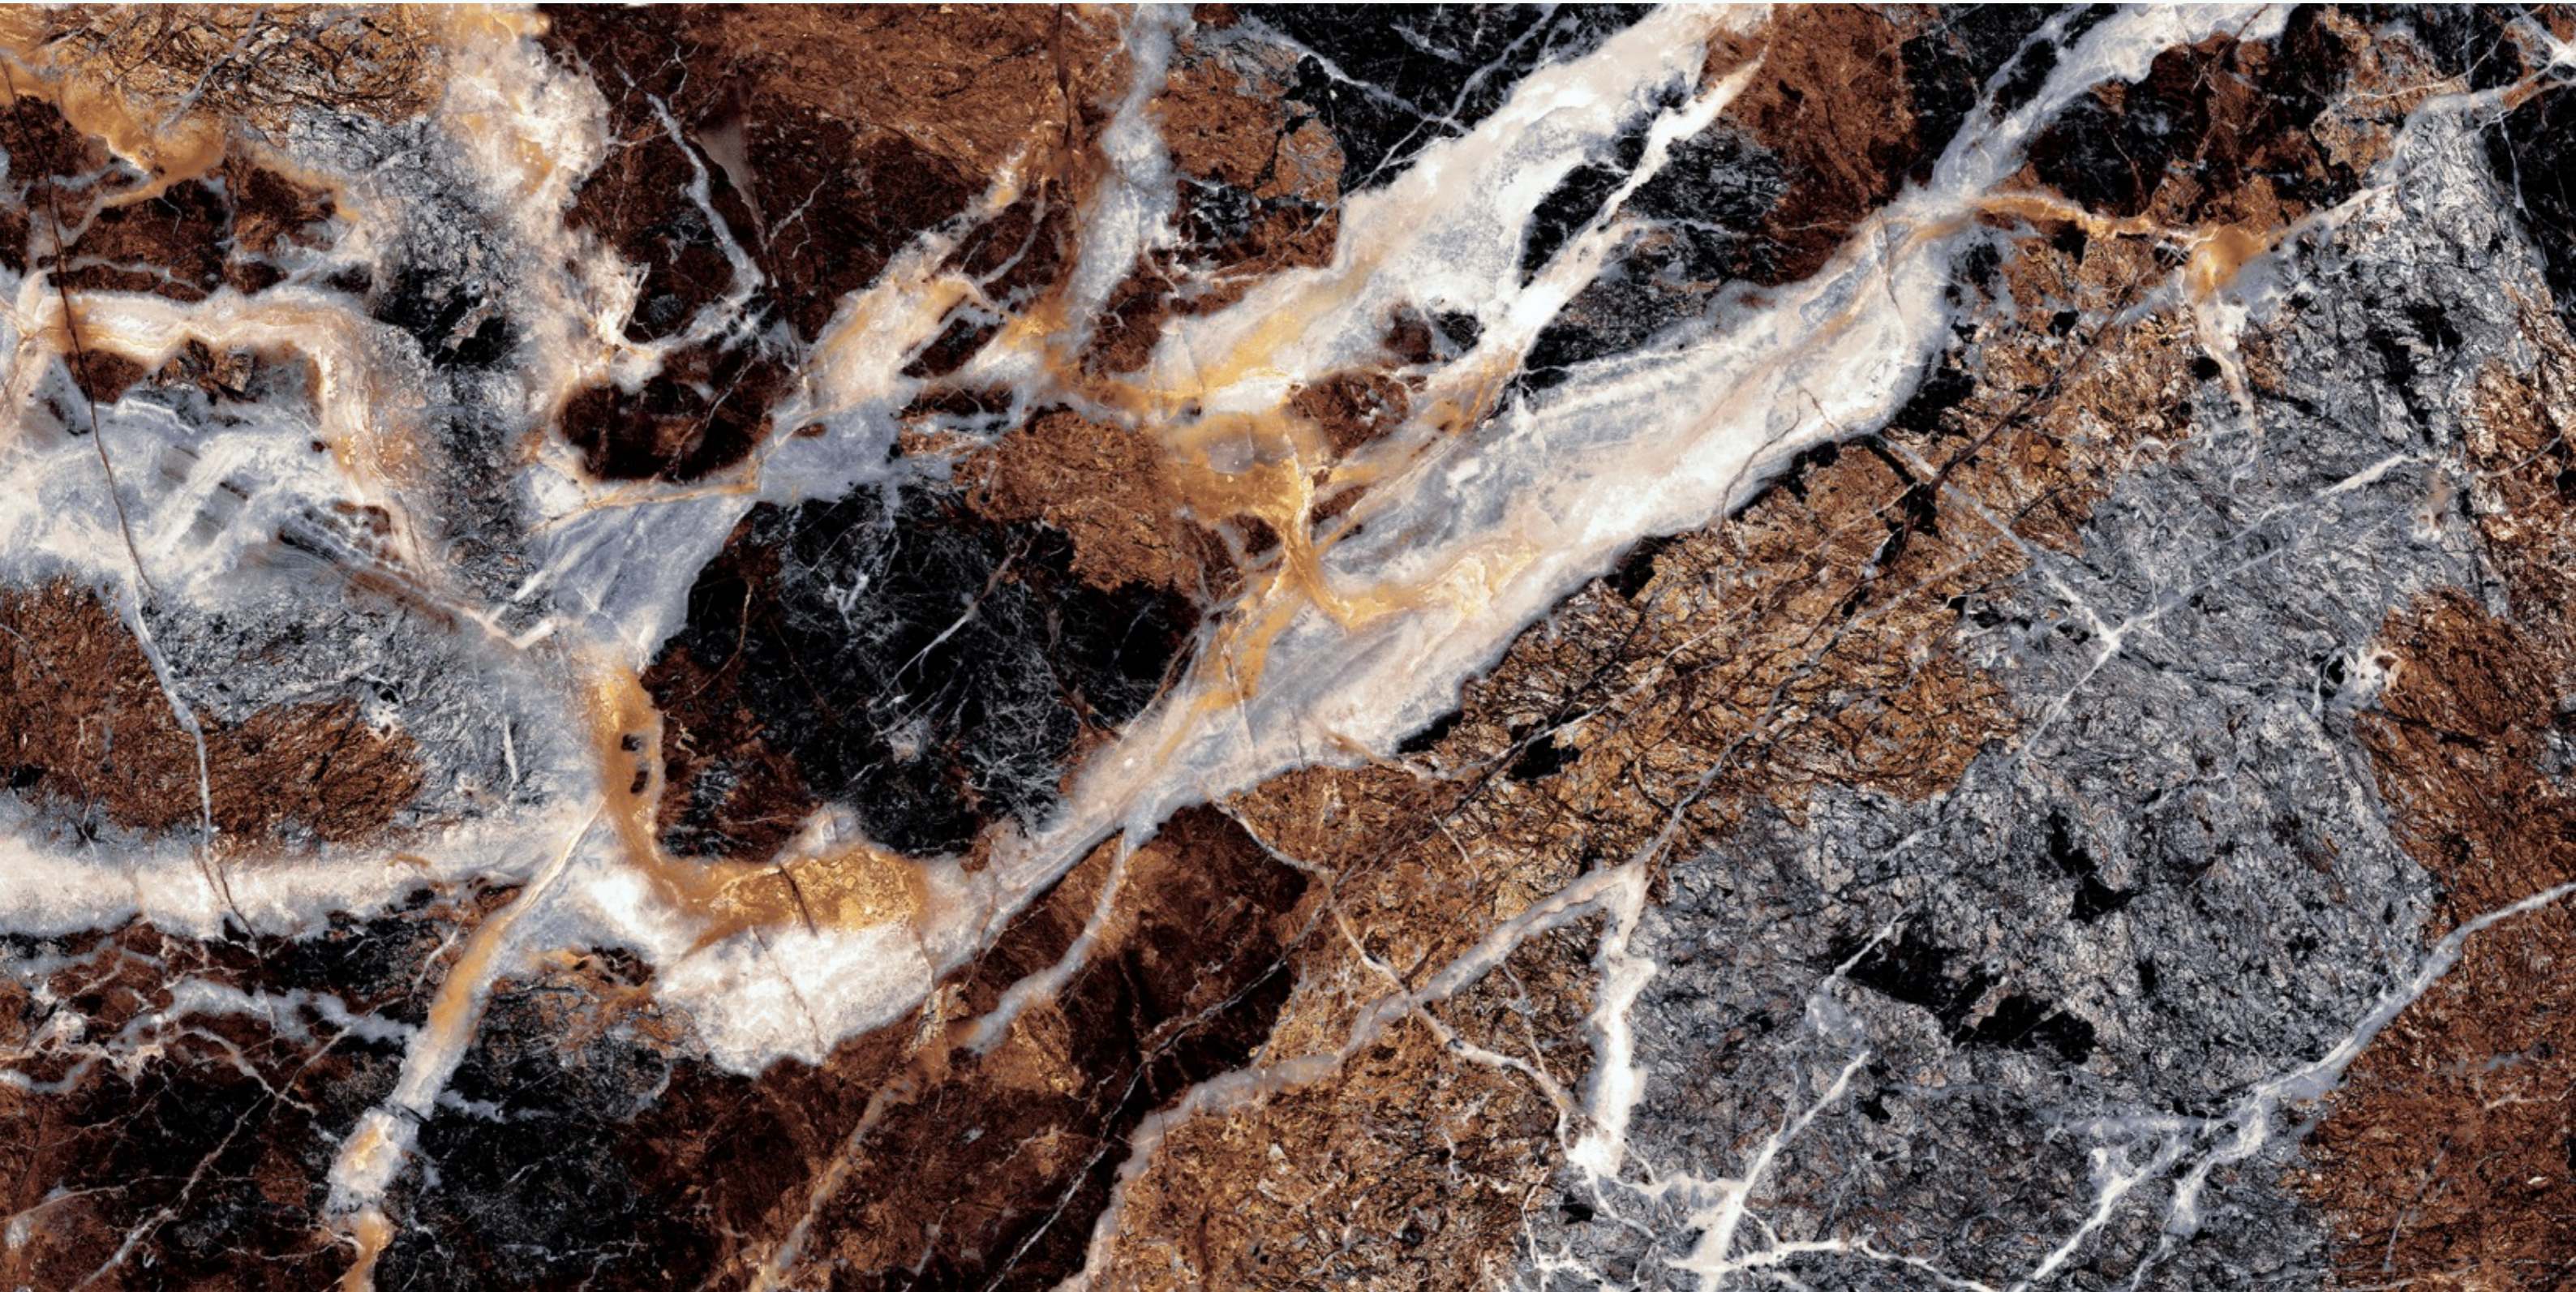

# IBERICO BROWN

SIZE  
600x  
1200MM

Series  
HIGH GLOSSY

Random  
03

IBERICO BROWN

INCREDIC