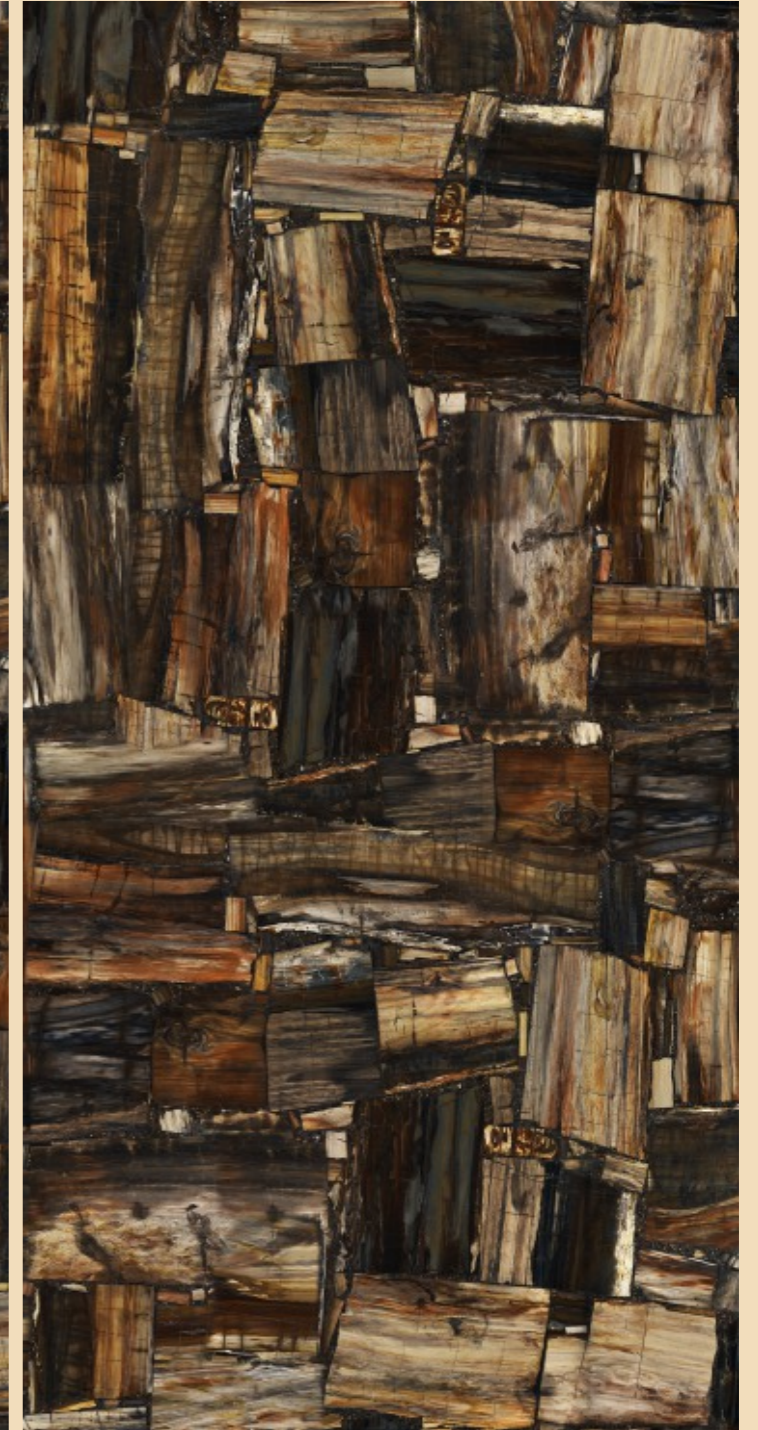

ETHNIC BROWN

SIZE
600x
1200MM

Series
HIGH GLOSSY

Random
03