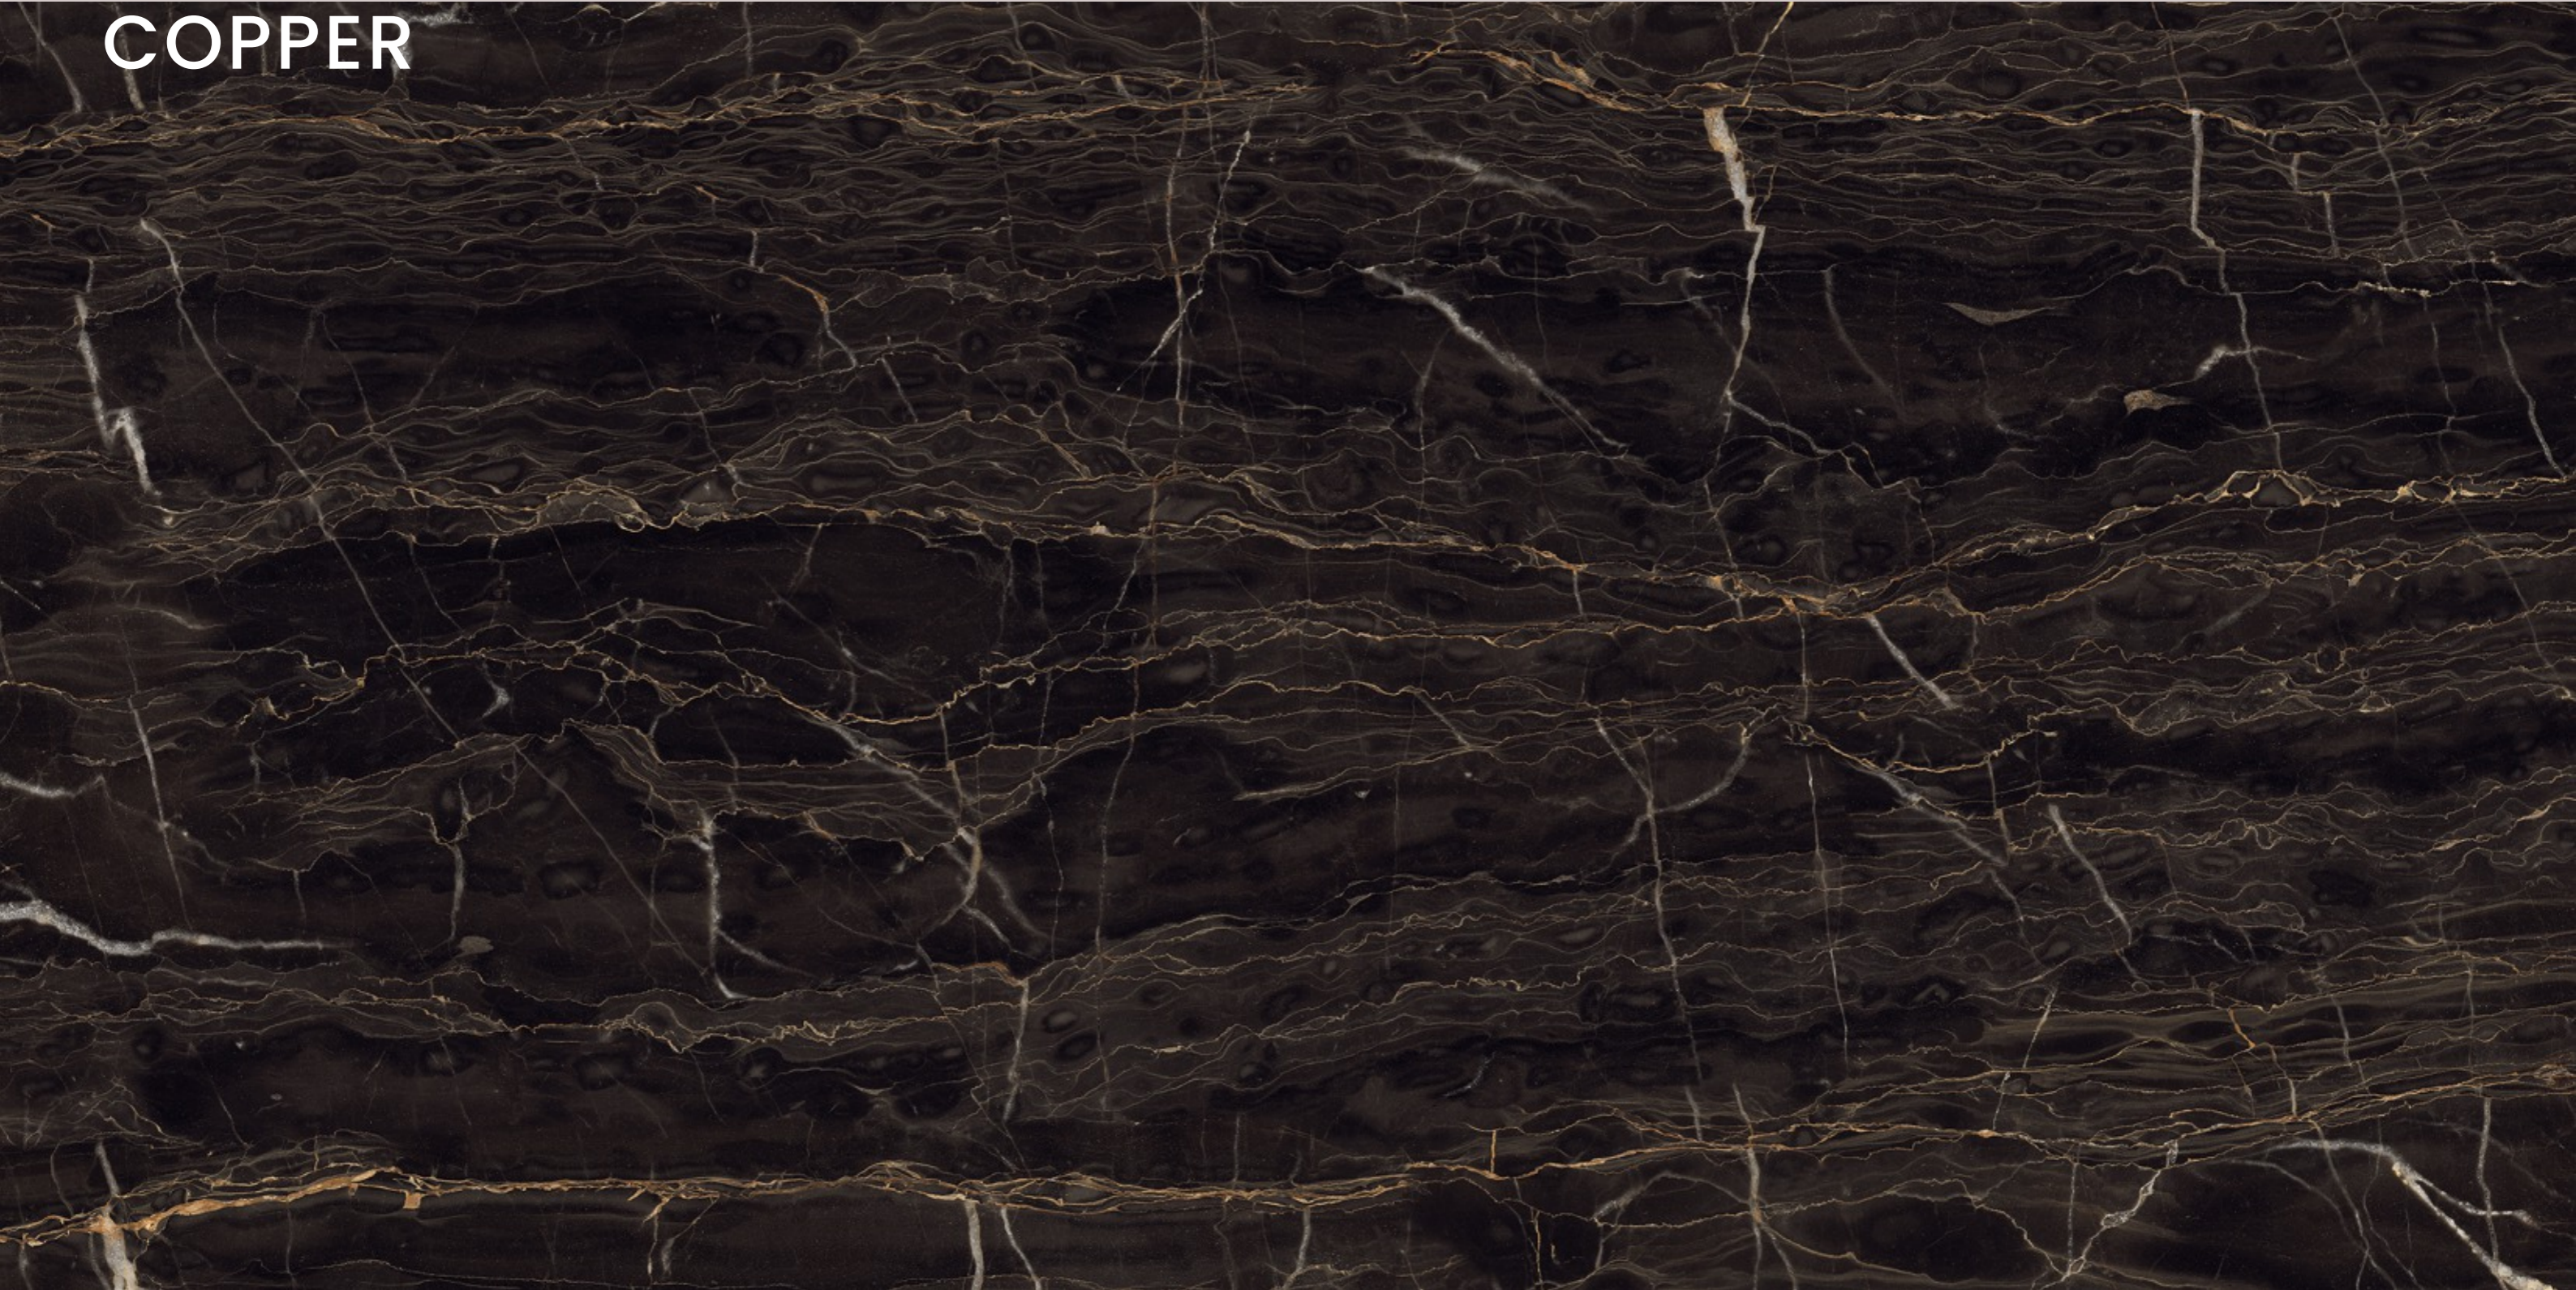

# THUNDER SMOKE BLUE

SIZE  
600x  
1200MM

Series  
HIGH GLOSSY

Random  
04

THUNDER SMOKE BLUE

**ULTRA  
COPPER**