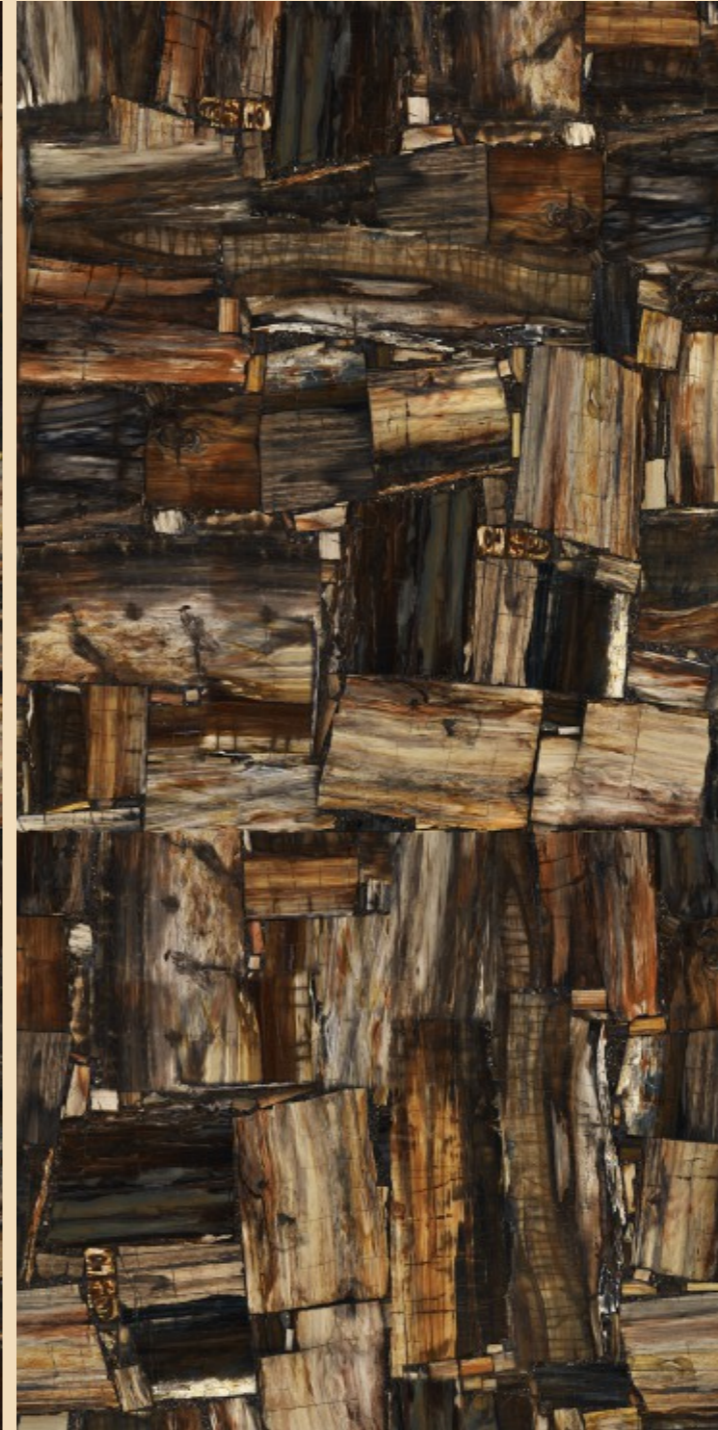

ETHNIC BROWN

SIZE
600x
1200MM

Series
HIGH GLOSSY

Random
03