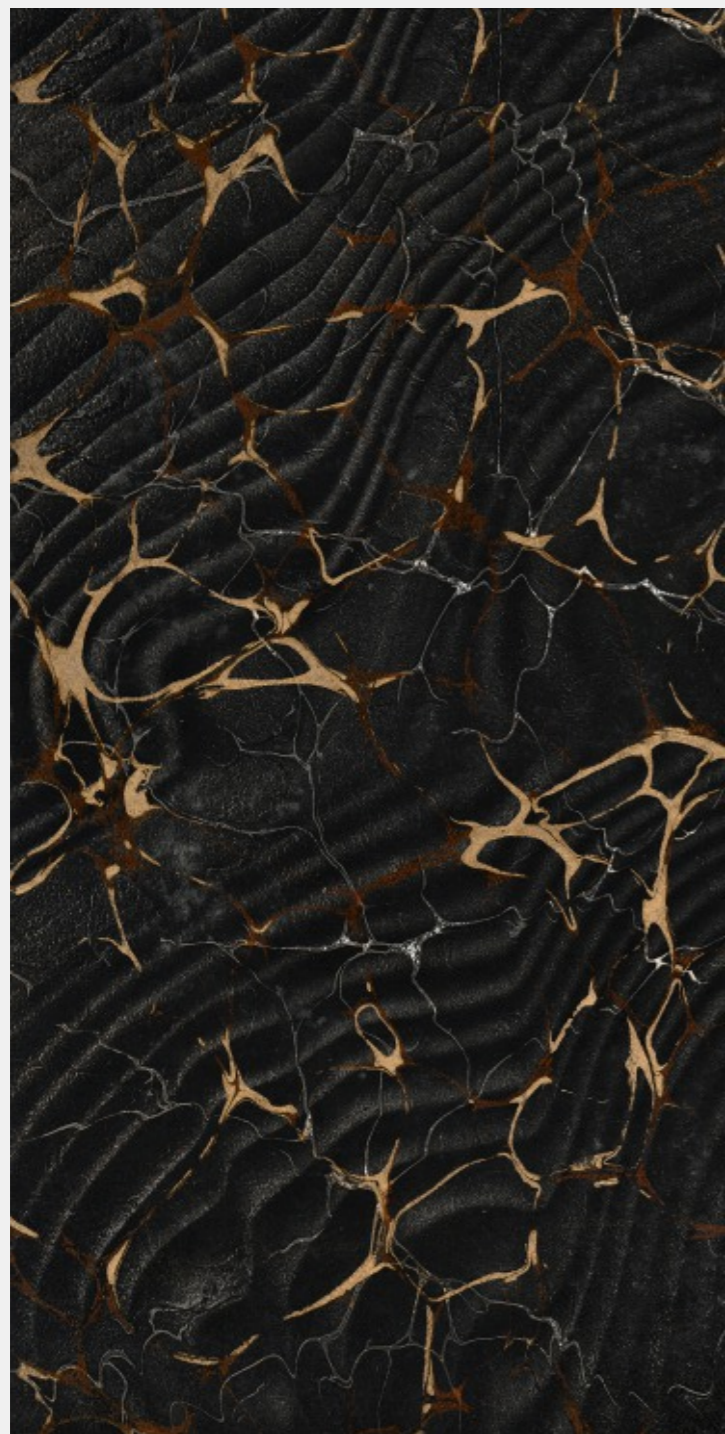

SILK VITRUM

SIZE
600x
1200MM

Series
HIGH GLOSSY

Random
05