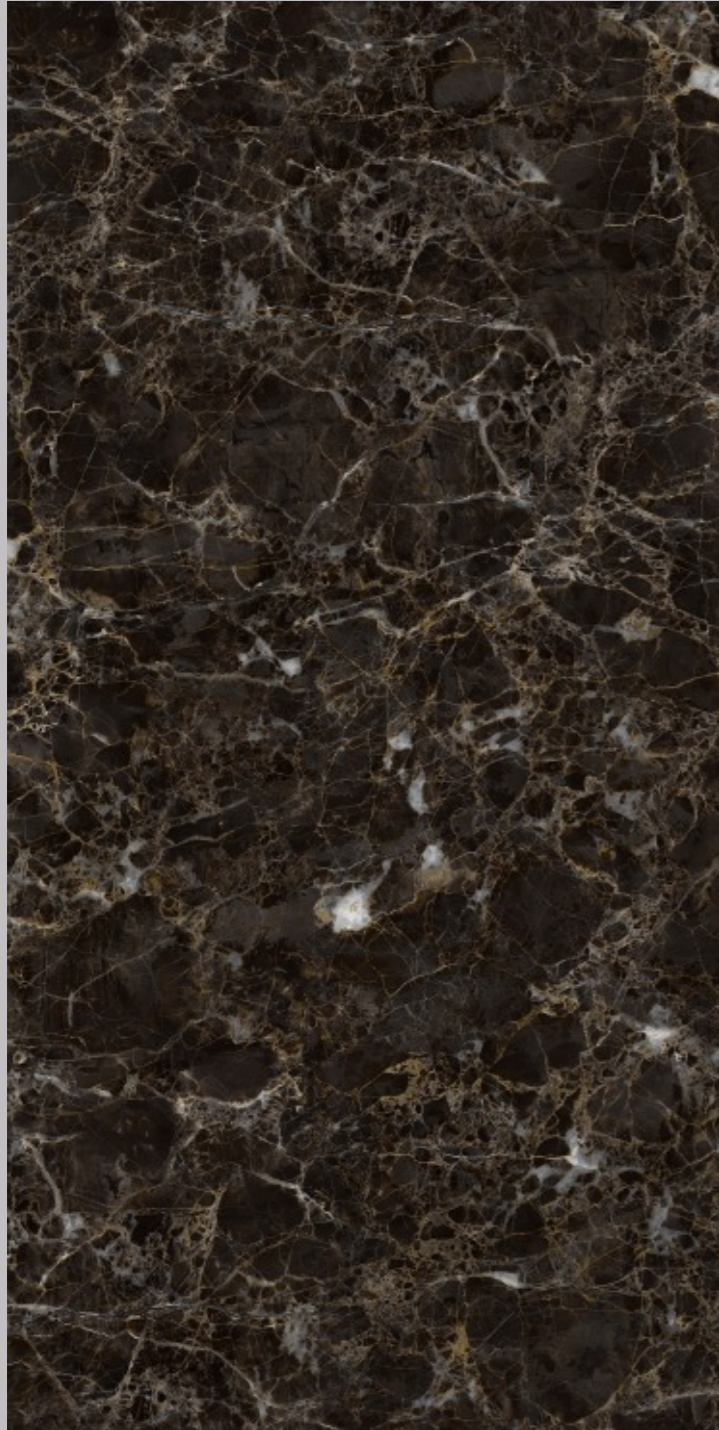

EMPERADOR CHOCO

SIZE
600x
1200MM

Series
HIGH GLOSSY

Random
05