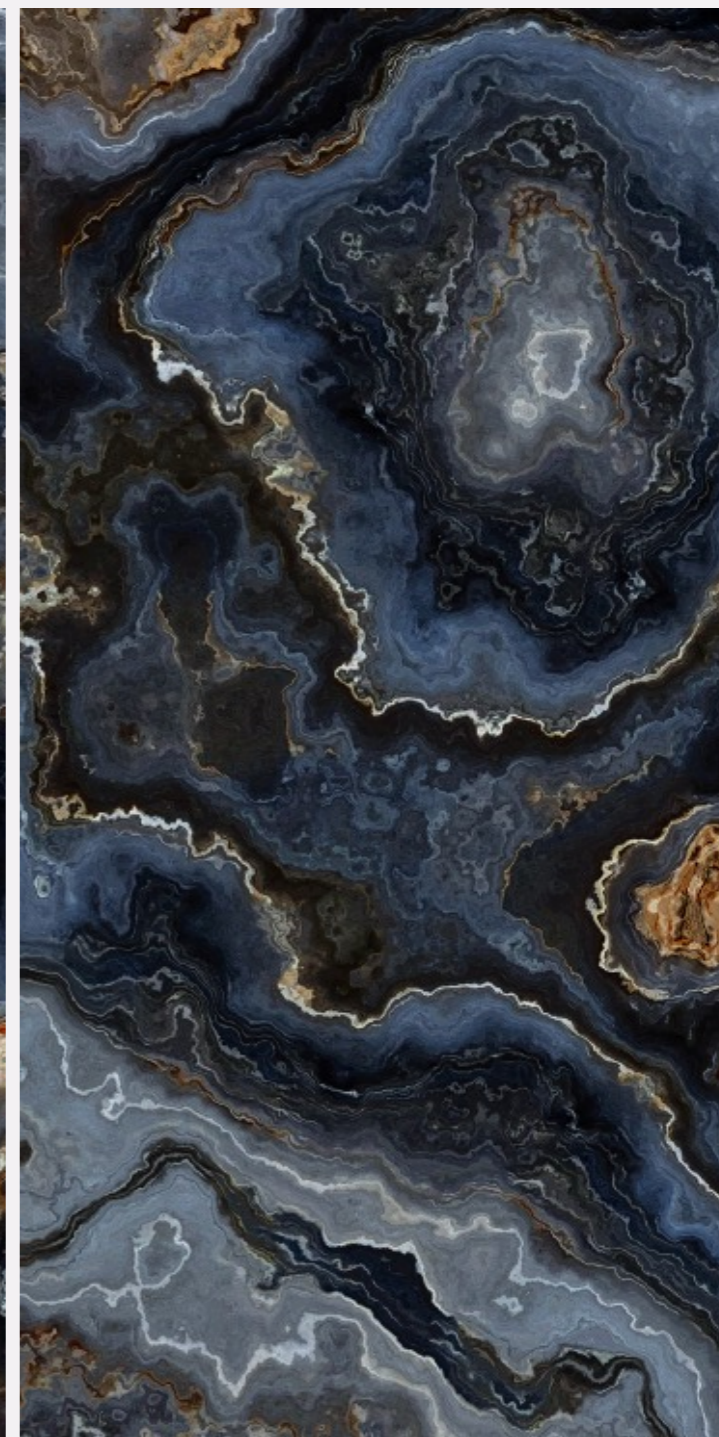

# OCEAN WAVE

SIZE  
600x  
1200MM

Series  
HIGH GLOSSY

Random  
01

OCEAN WAVE

**OXELL  
BLUE**

# OXELL BLUE

SIZE  
600x  
1200MM

Series  
HIGH GLOSSY

Random  
04

OXELL BLUE

**RAINFOREST  
WHITE**