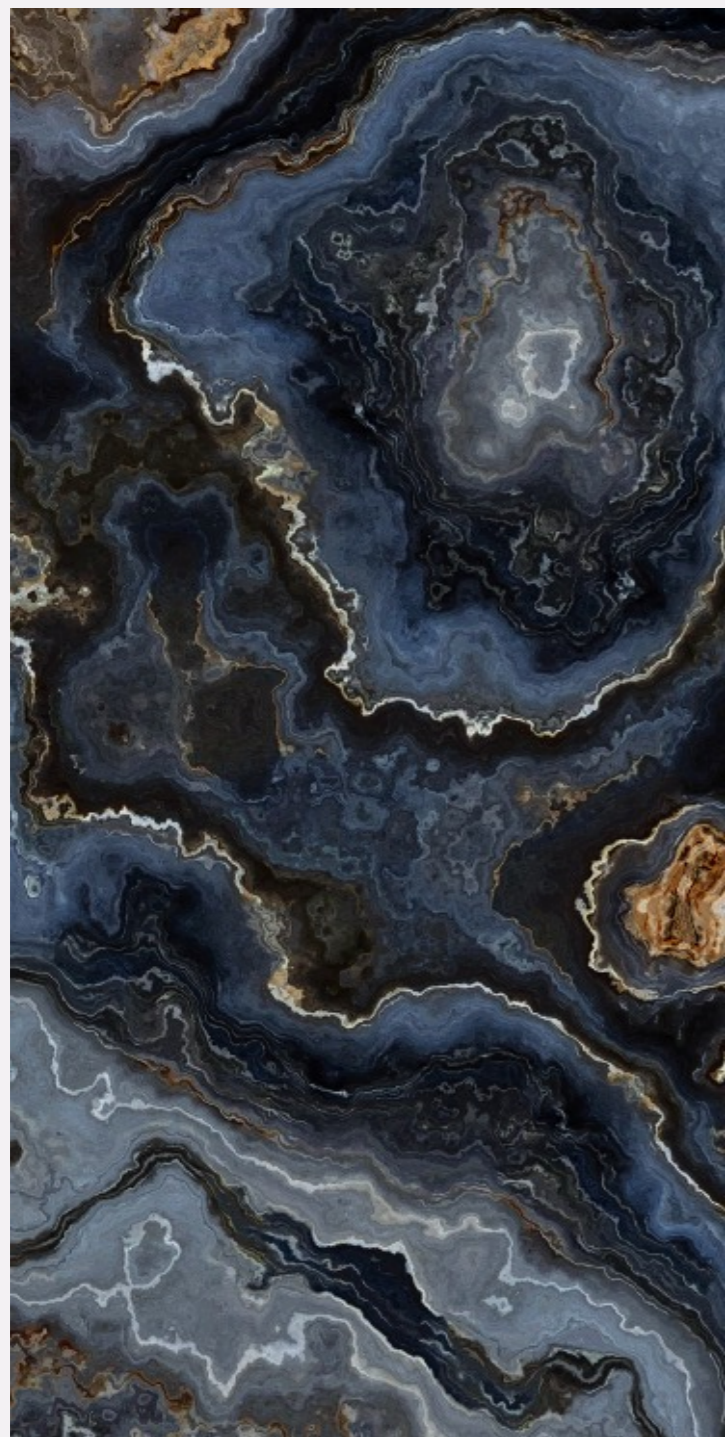

# OCEAN WAVE

SIZE  
600x  
1200MM

Series  
HIGH GLOSSY

Random  
01

OCEAN WAVE

**OXELL  
BLUE**

# OXELL BLUE

SIZE  
600x  
1200MM

Series  
HIGH GLOSSY

Random  
04

OXELL BLUE

**RAINFOREST  
WHITE**