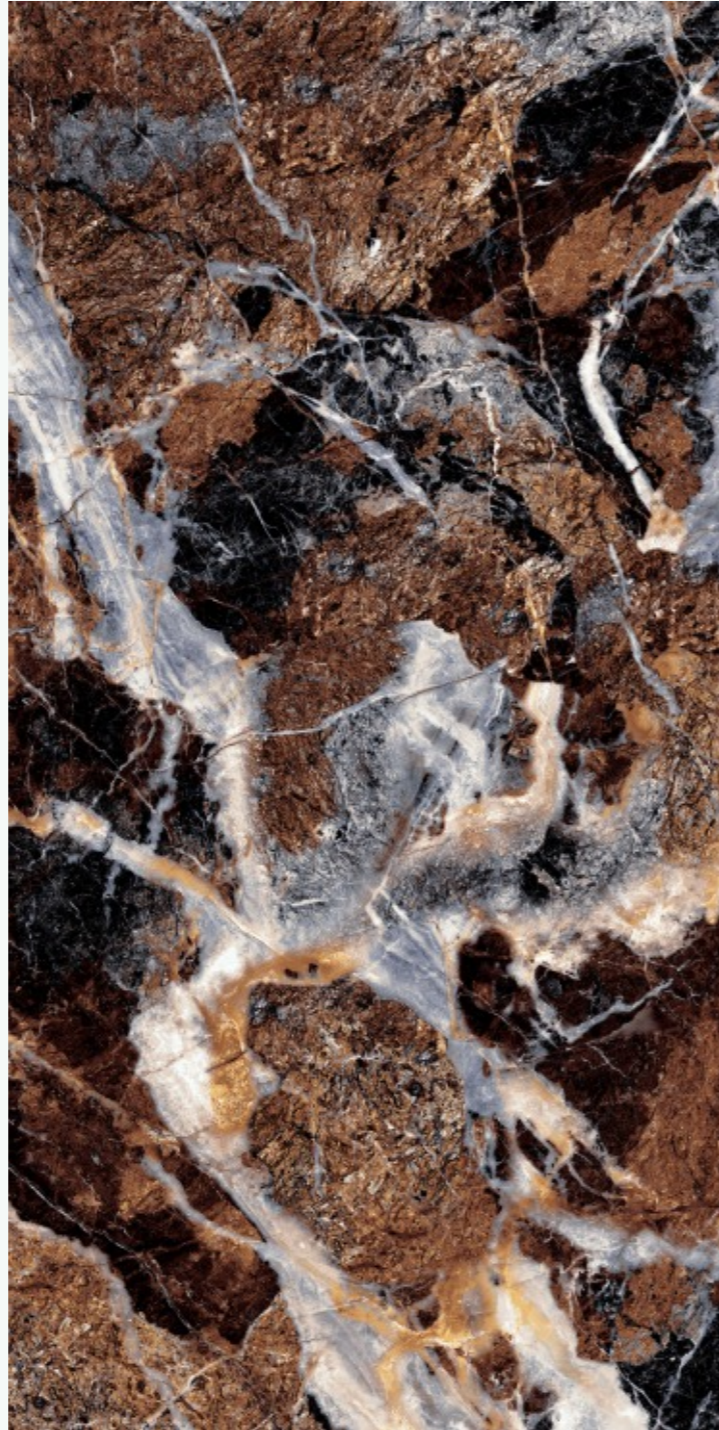

INCREDIC

SIZE
600x
1200MM

Series
HIGH GLOSSY

Random
03