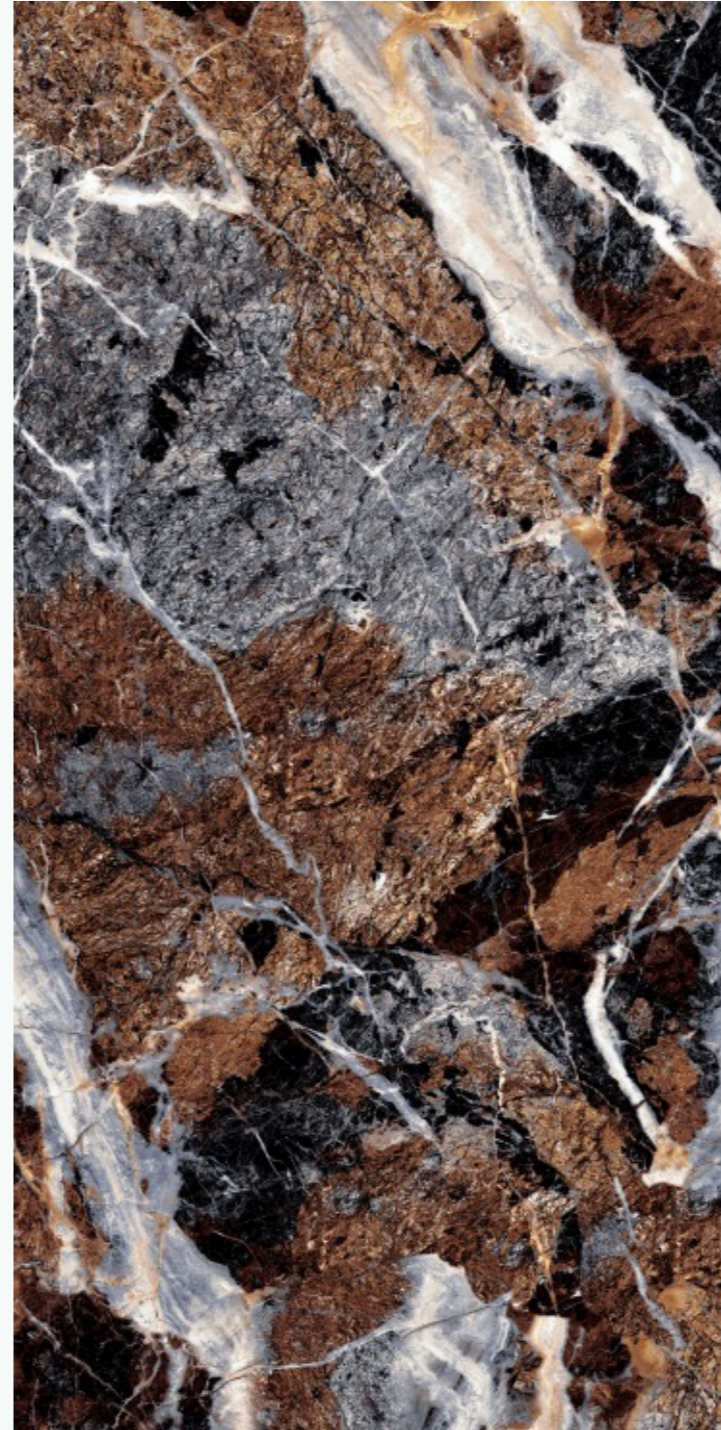

INCREDIC

SIZE
600x
1200MM

Series
HIGH GLOSSY

Random
03