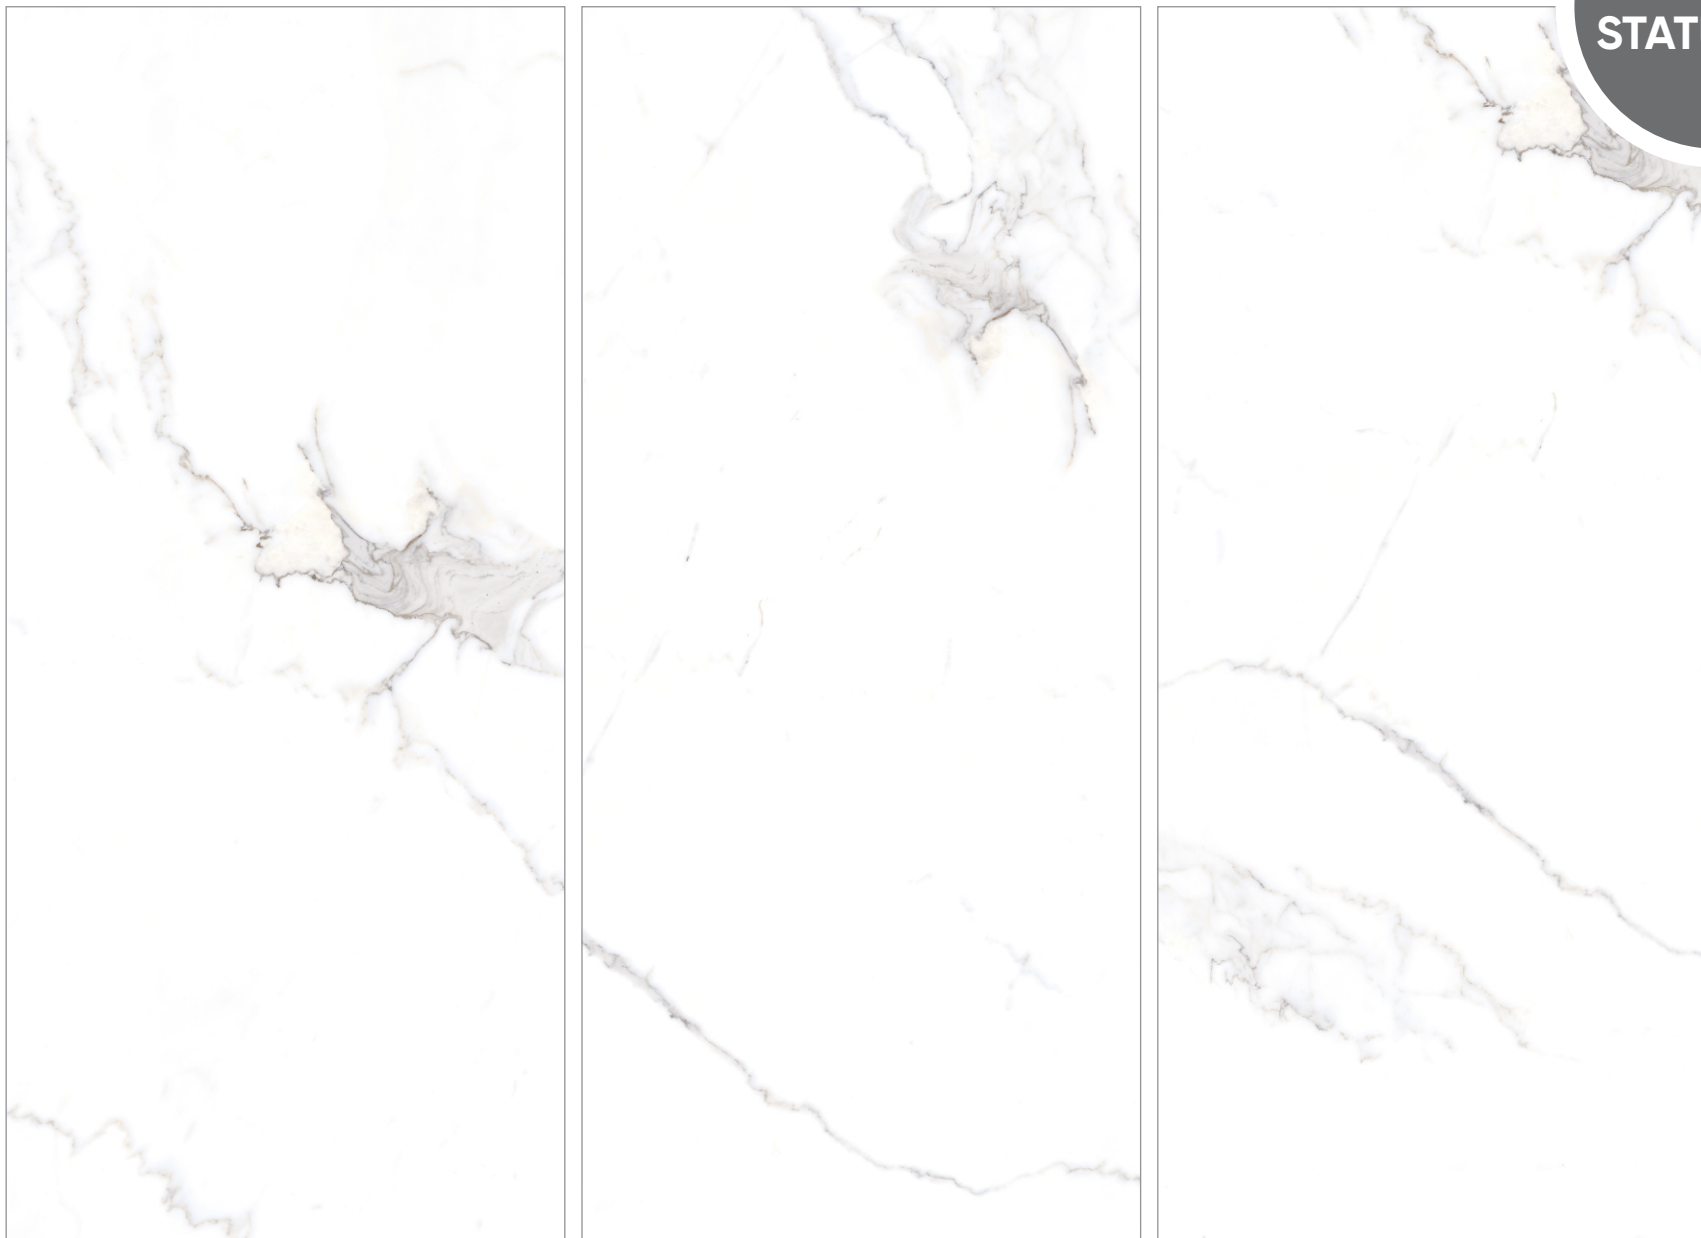

**ITALIAN  
BLUE**

Size:  
**60x120cm**

Finish:  
**GLACIER SERIES  
(90+ L VALUE)**

ITALIAN BLUE

Random :

**03**

Size:  
**60x120cm**

Finish:  
**GLACIER SERIES  
(90+ L VALUE)**