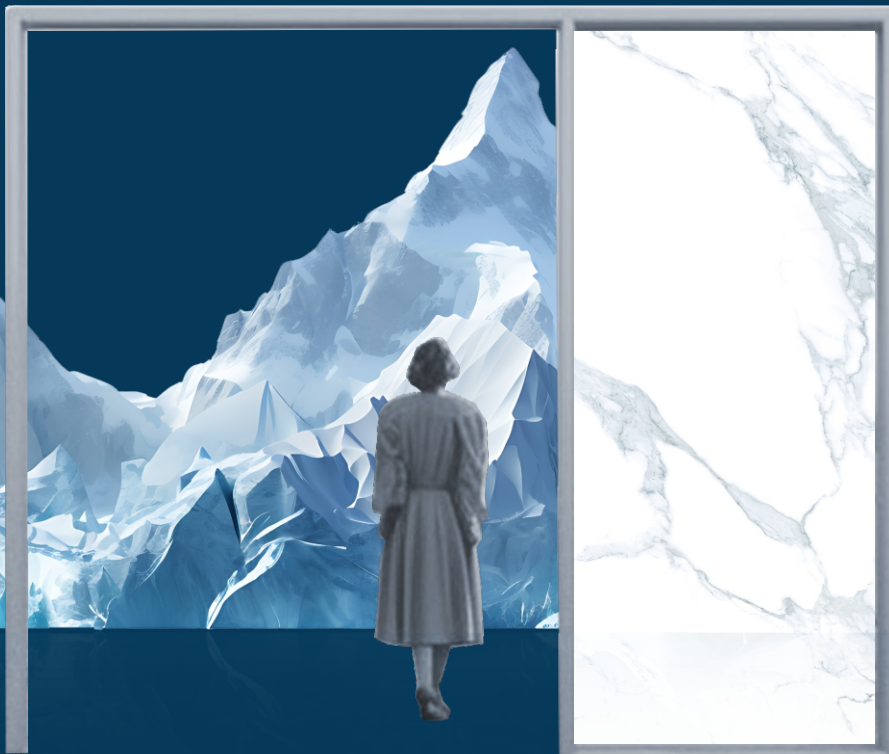

60X120CM  
**GLACIER**  
**SERIES**  
( 90+ L VALUE )

[www.speravitrified.com](http://www.speravitrified.com)

Fulfil your creative  
ambition with  
Spera Ceramica

A collection of extraordinary  
floors ready to bring your  
space to life.

# GLACIER