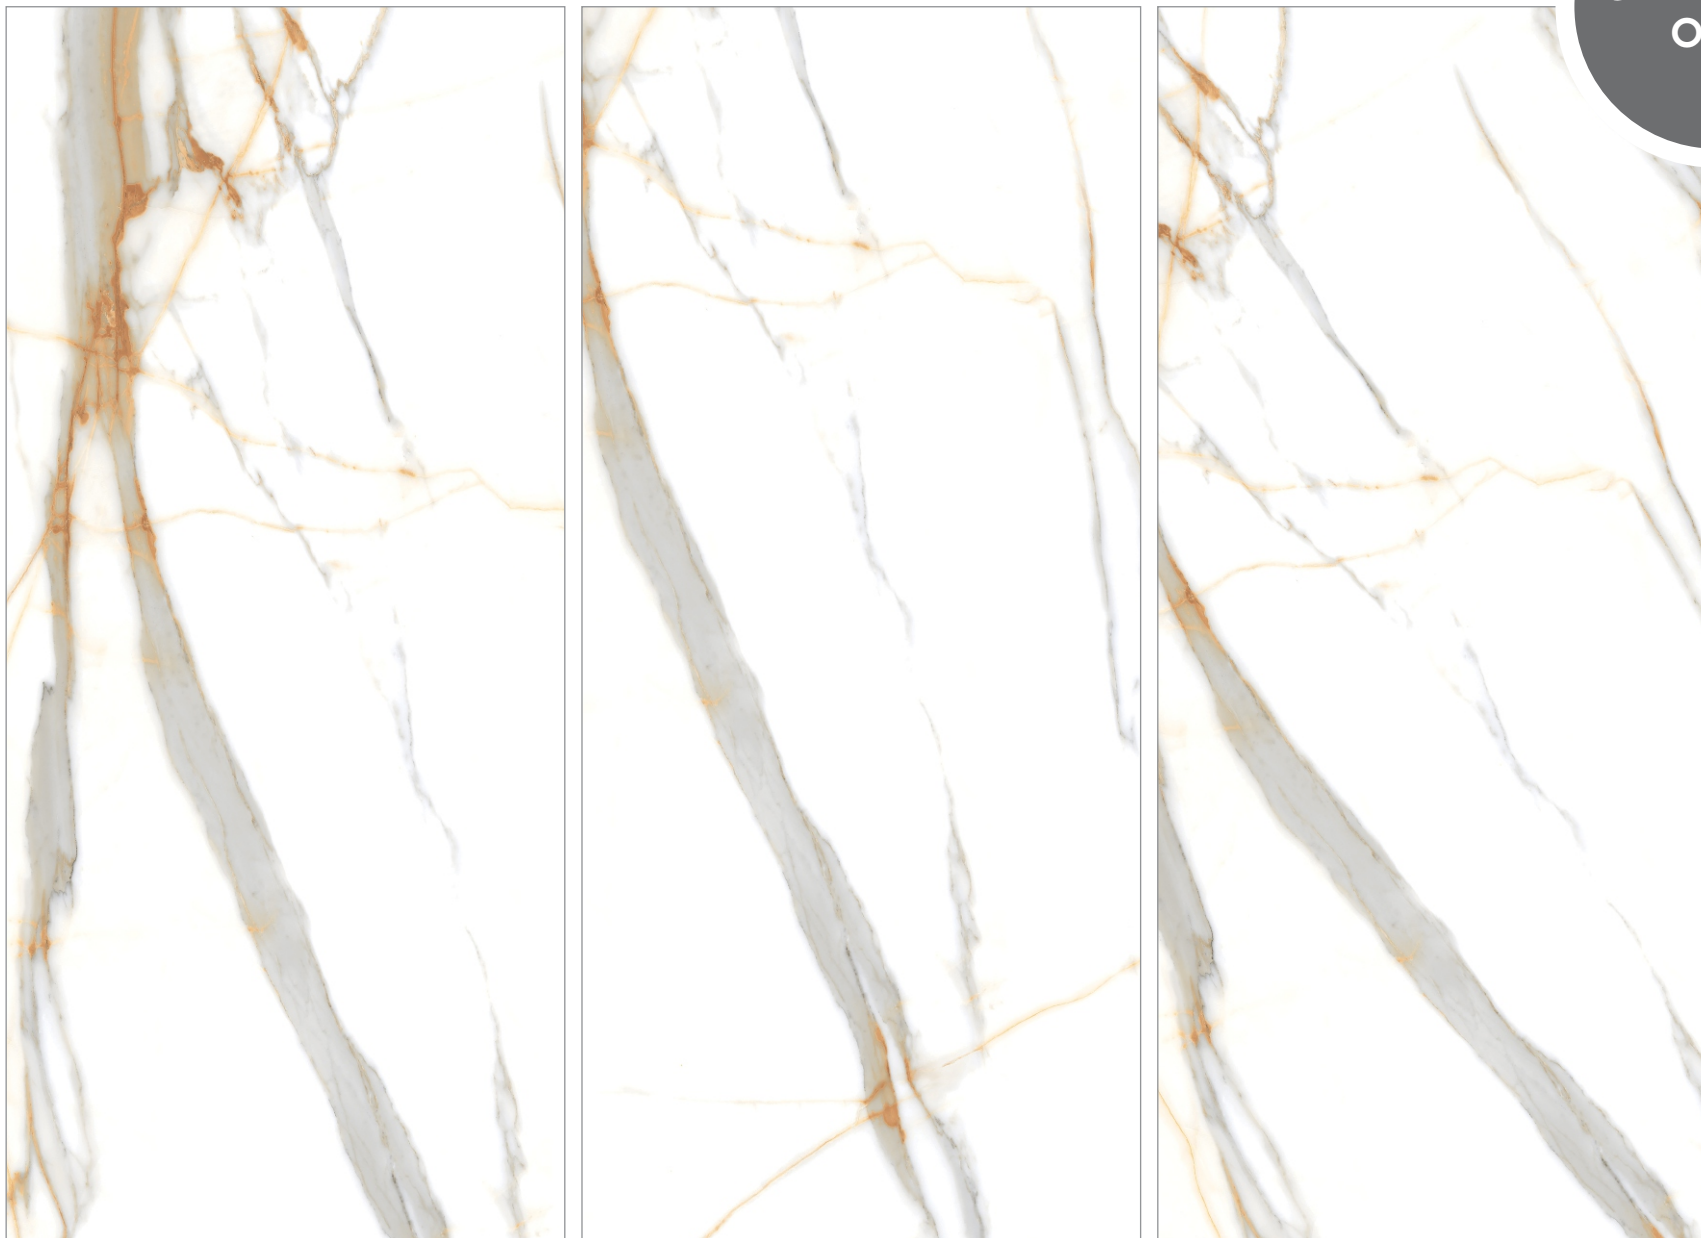

Random :

**04**

**ARIA  
WHITE**

Size:  
**60x120cm**

Finish:  
**GLACIER SERIES  
(90+ L VALUE)**

ARIA WHITE

Random :

**06**