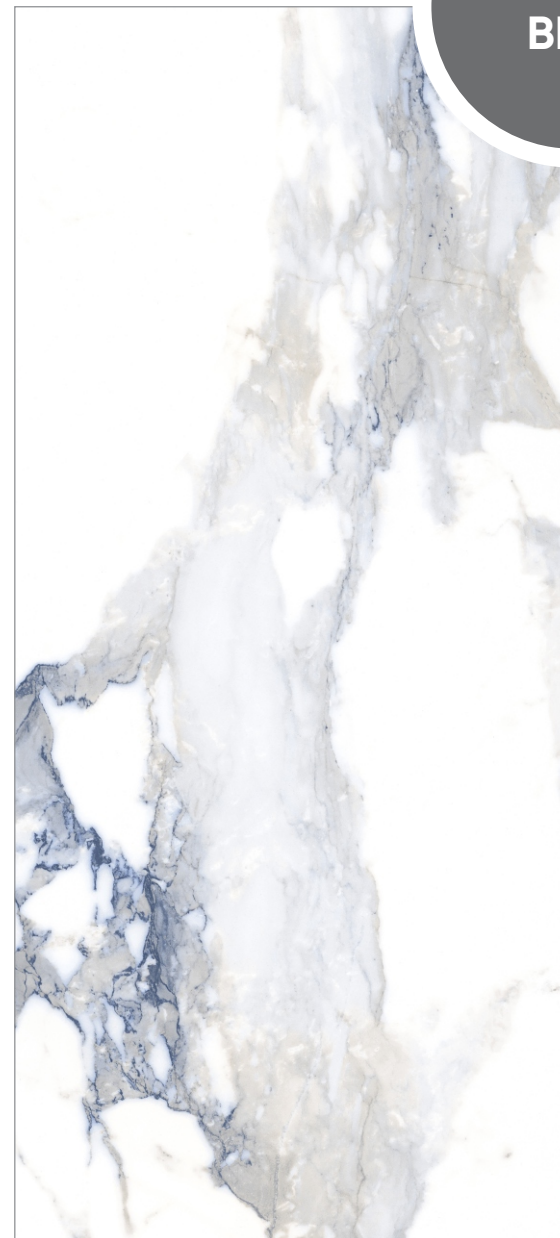

**ITALIAN  
BLUE**

Size:  
**60x120cm**

Finish:  
**GLACIER SERIES  
(90+ L VALUE)**

ITALIAN BLUE

Random :

**03**

Size:  
**60x120cm**

Finish:  
**GLACIER SERIES  
(90+ L VALUE)**