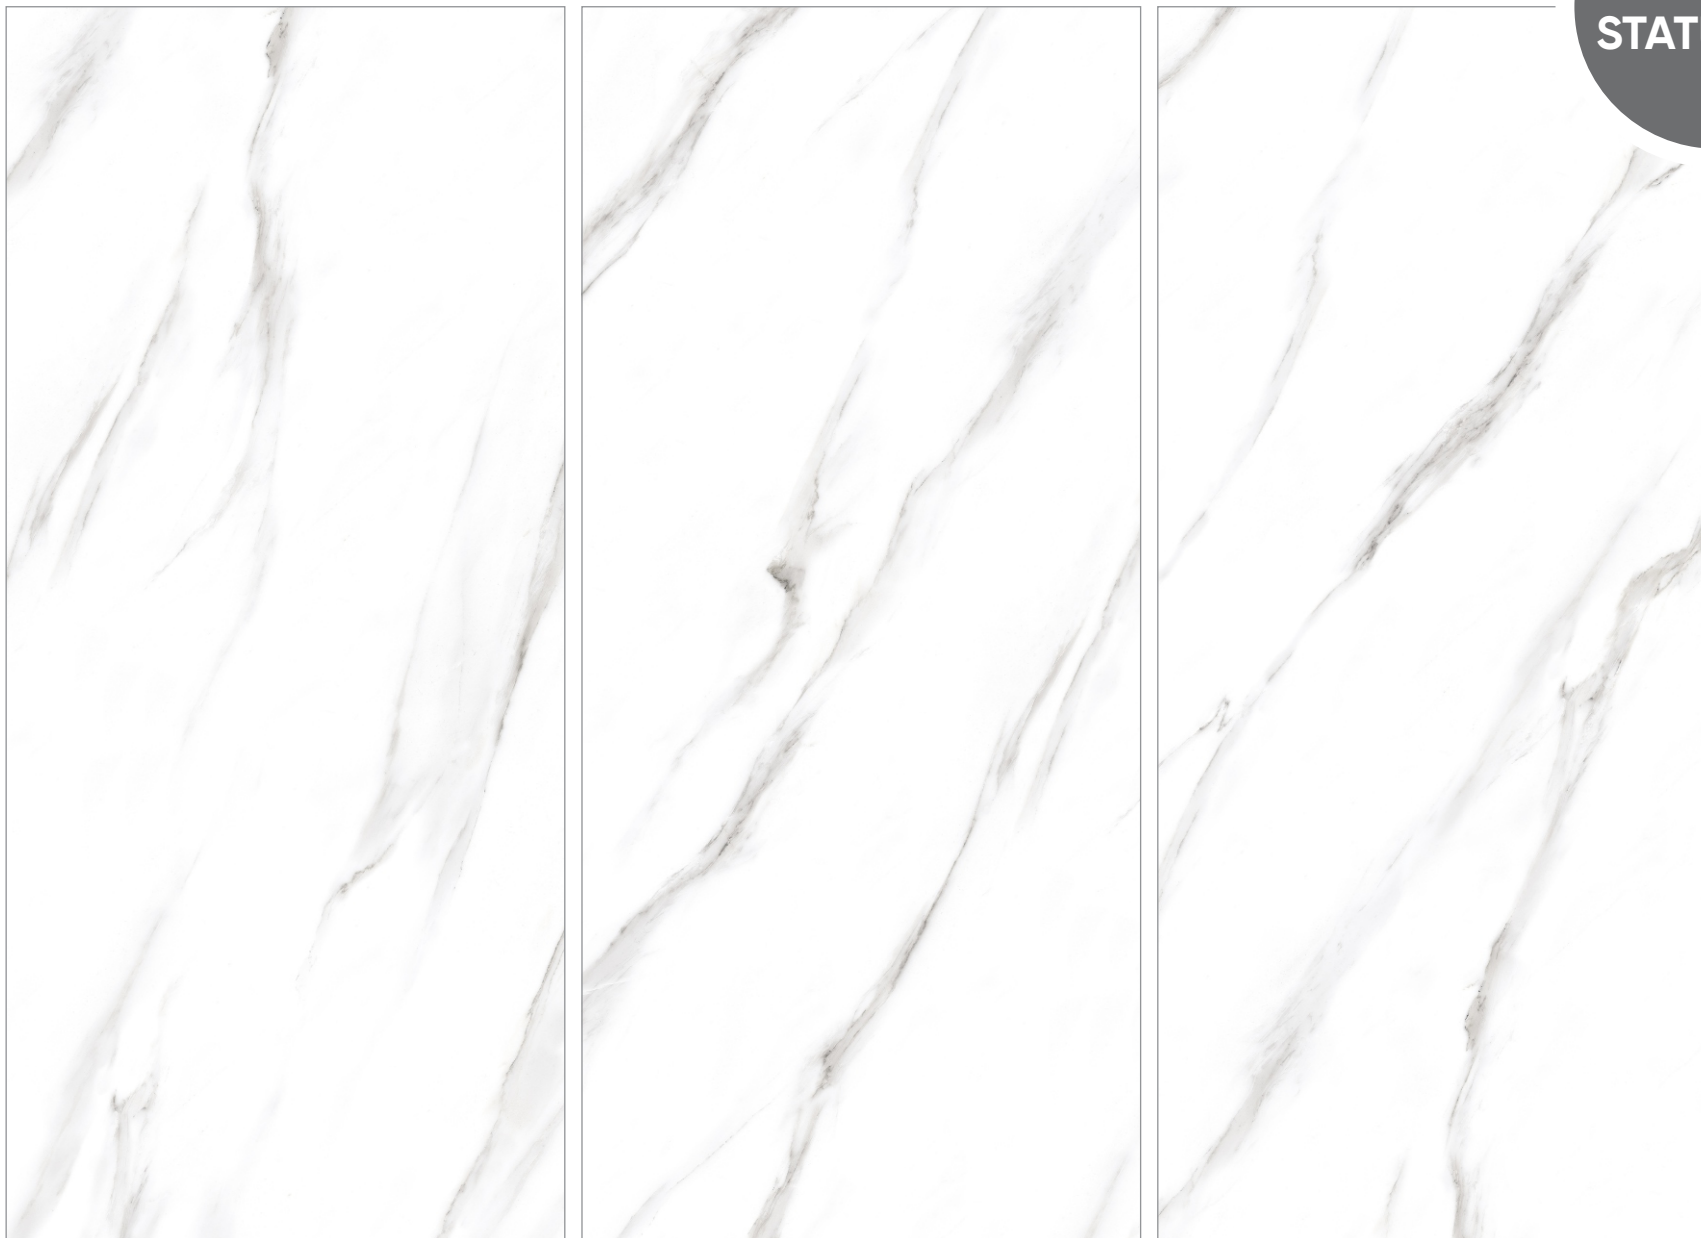

Random :

04

**SMOKE
STATUARIO**

Size:
60x120cm

Finish:
**GLACIER SERIES
(90+ L VALUE)**