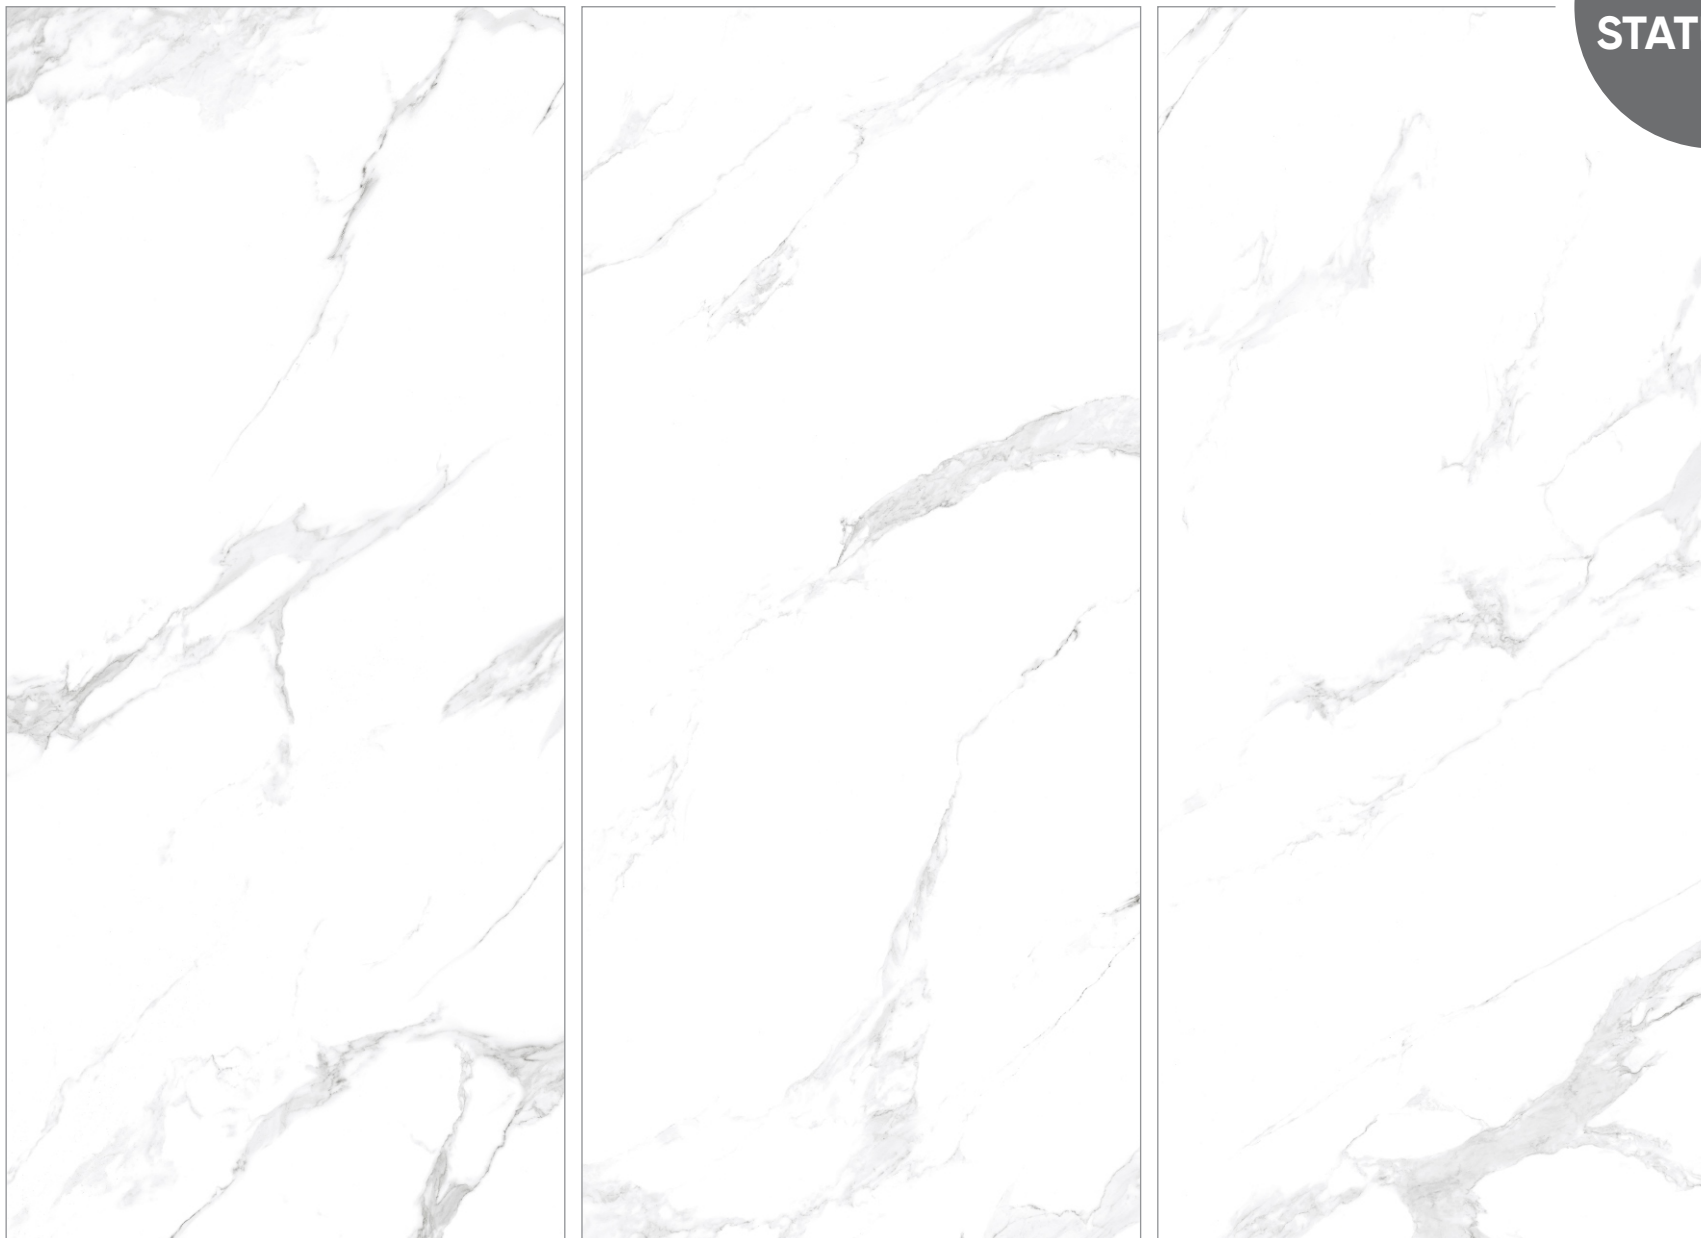

Size:  
**60x120cm**

Finish:  
**GLACIER SERIES  
(90+ L VALUE)**

VENATO GOLD

Random :

**06**

Size:  
**60x120cm**

Finish:  
**GLACIER SERIES  
(90+ L VALUE)**

VENEZIA STATUARIO