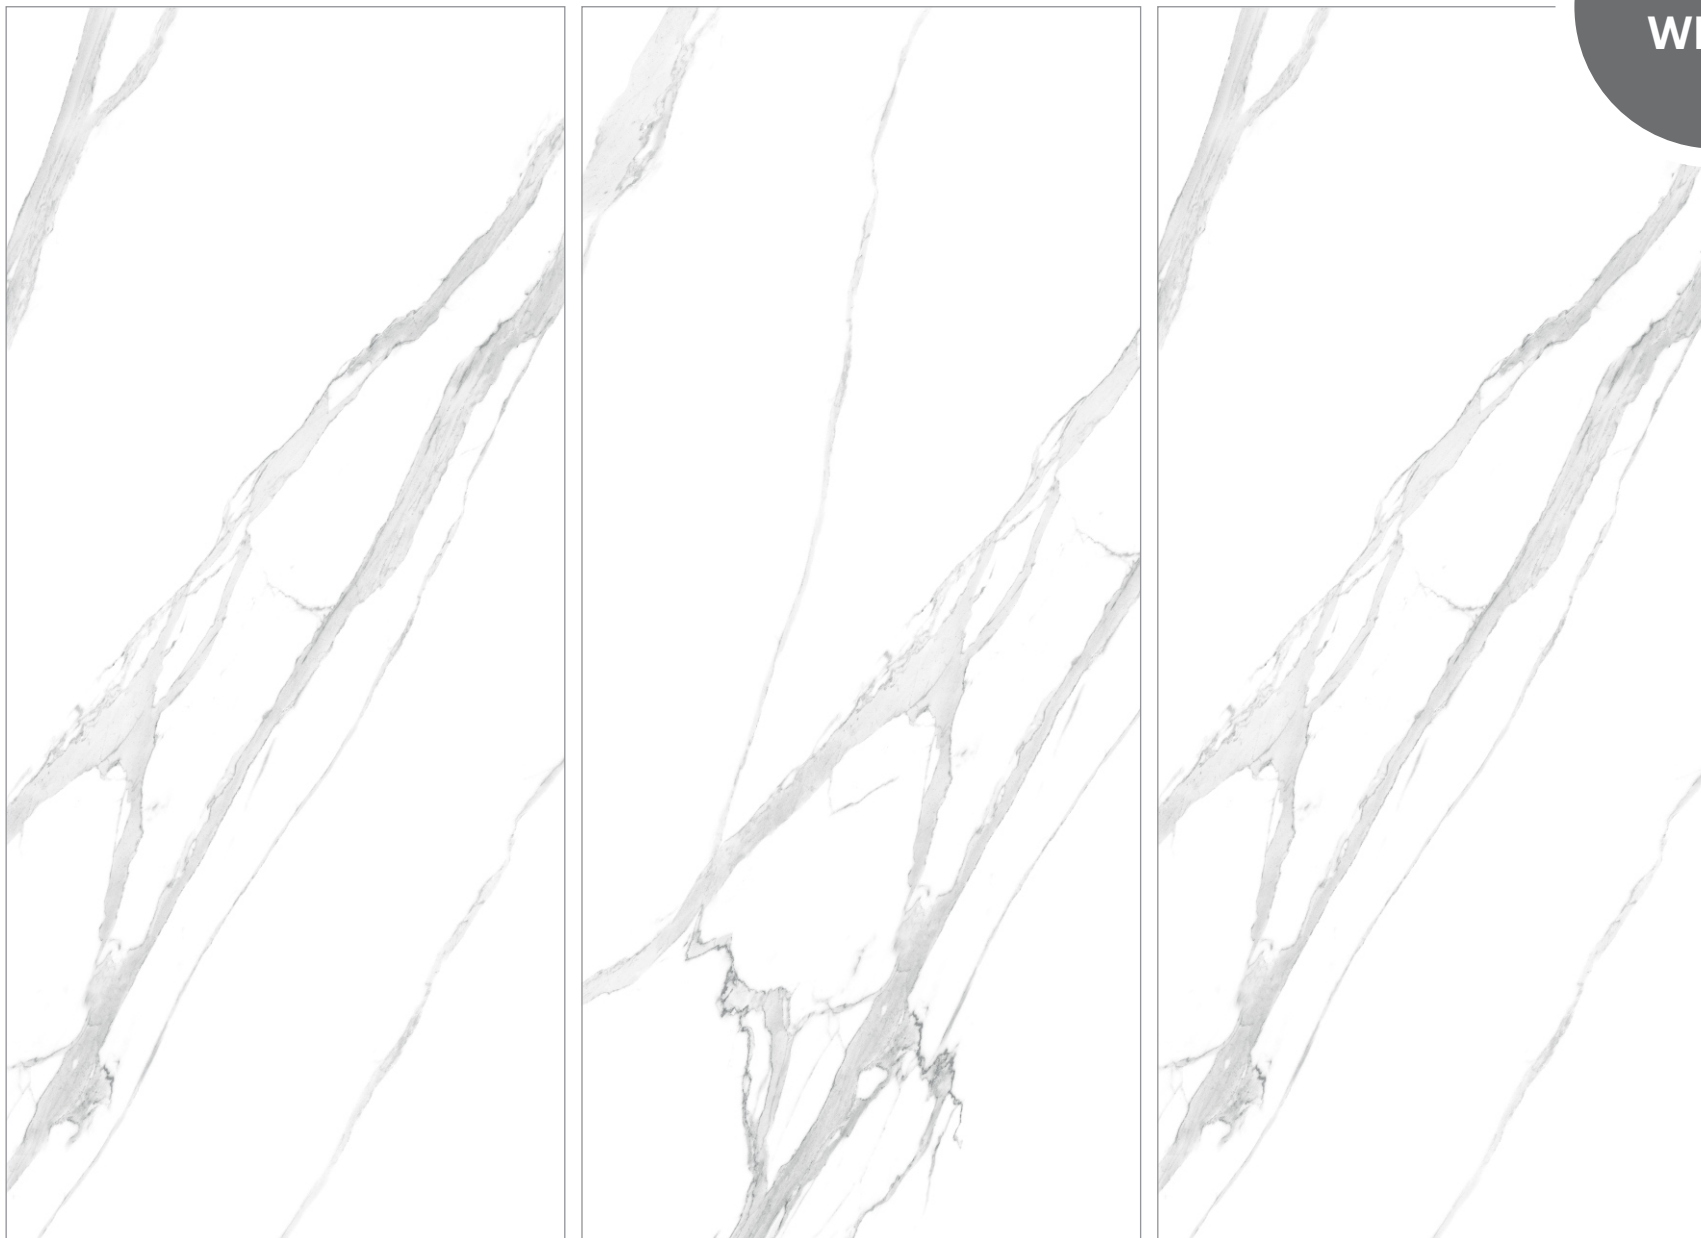

Random :

02

**REAL
WHITE**

Size:
60x120cm

Finish:
**GLACIER SERIES
(90+ L VALUE)**