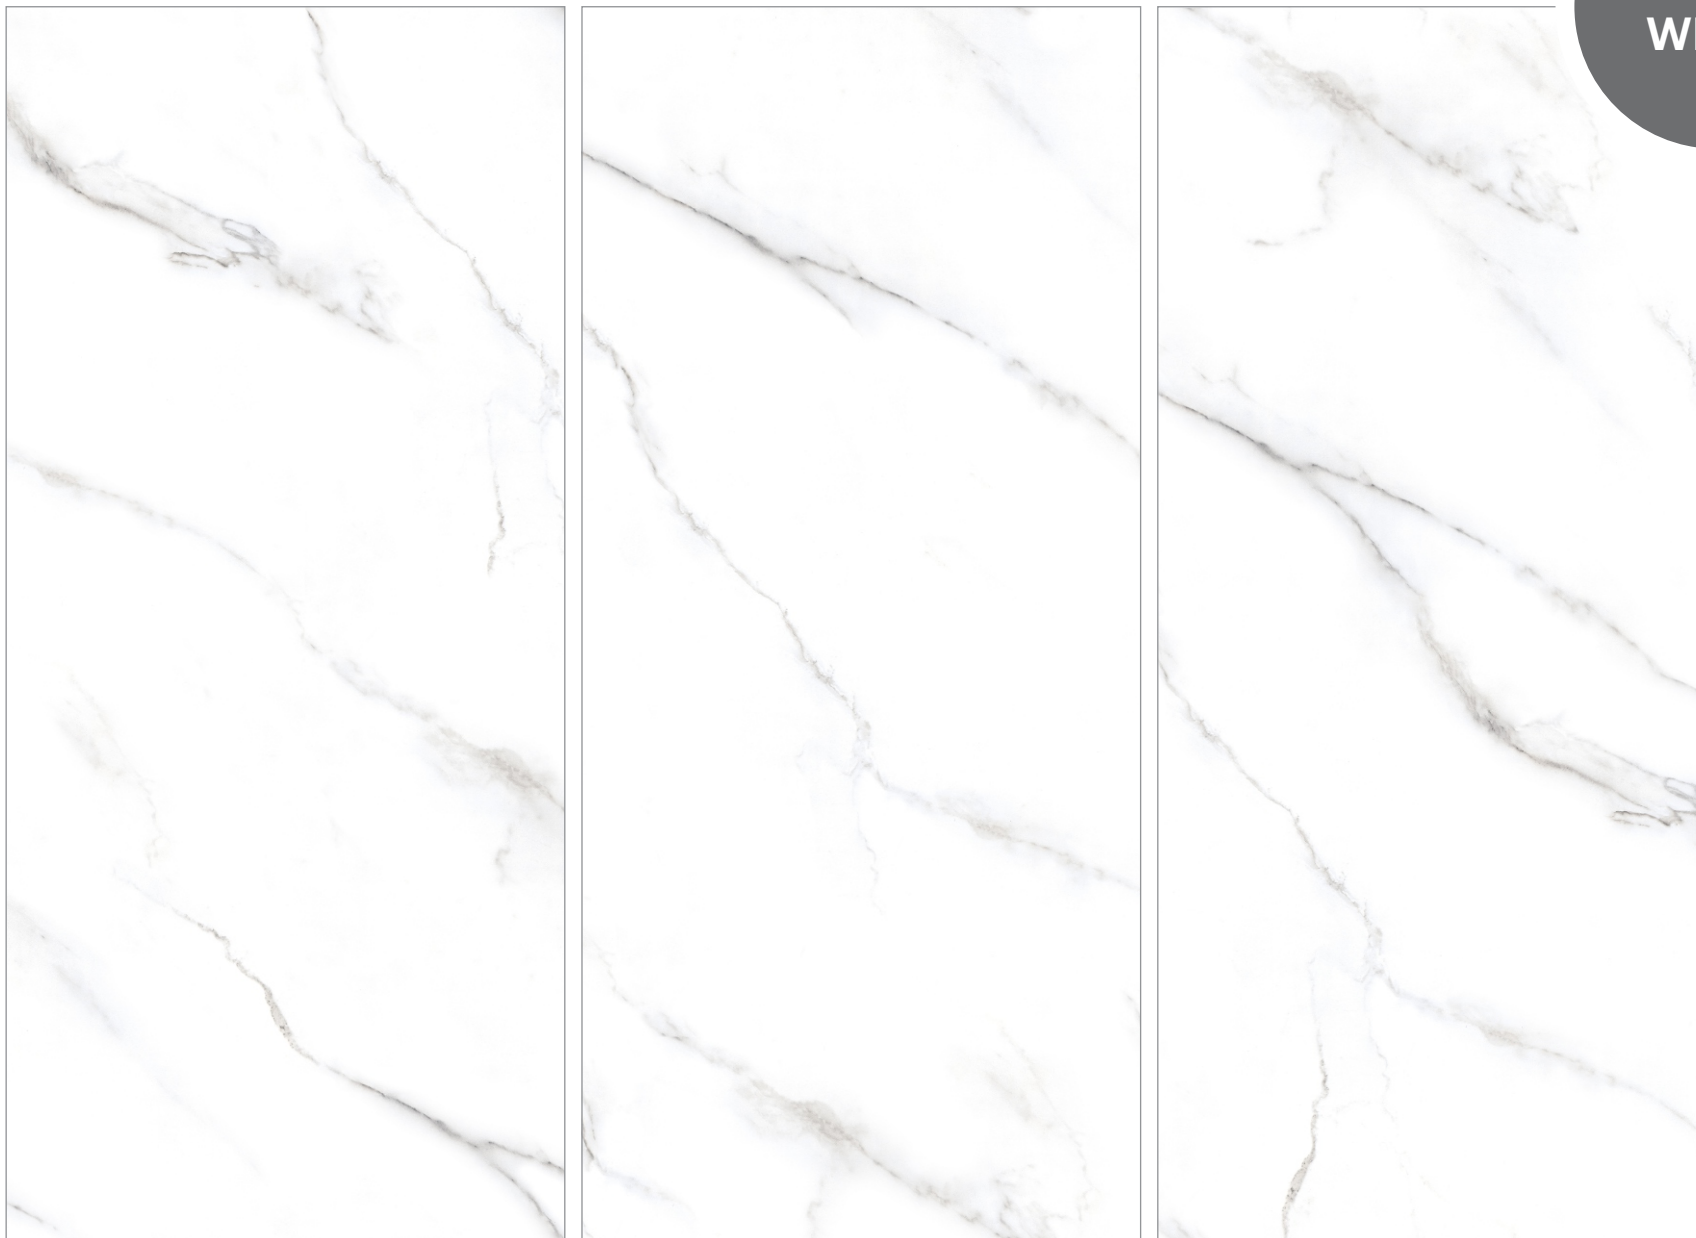

Size:  
**60x120cm**

Finish:  
**GLACIER SERIES  
(90+ L VALUE)**

CALACATTA ORO

Random :

**04**

**CASTILA  
WHITE**

Size:  
**60x120cm**

Finish:  
**GLACIER SERIES  
(90+ L VALUE)**