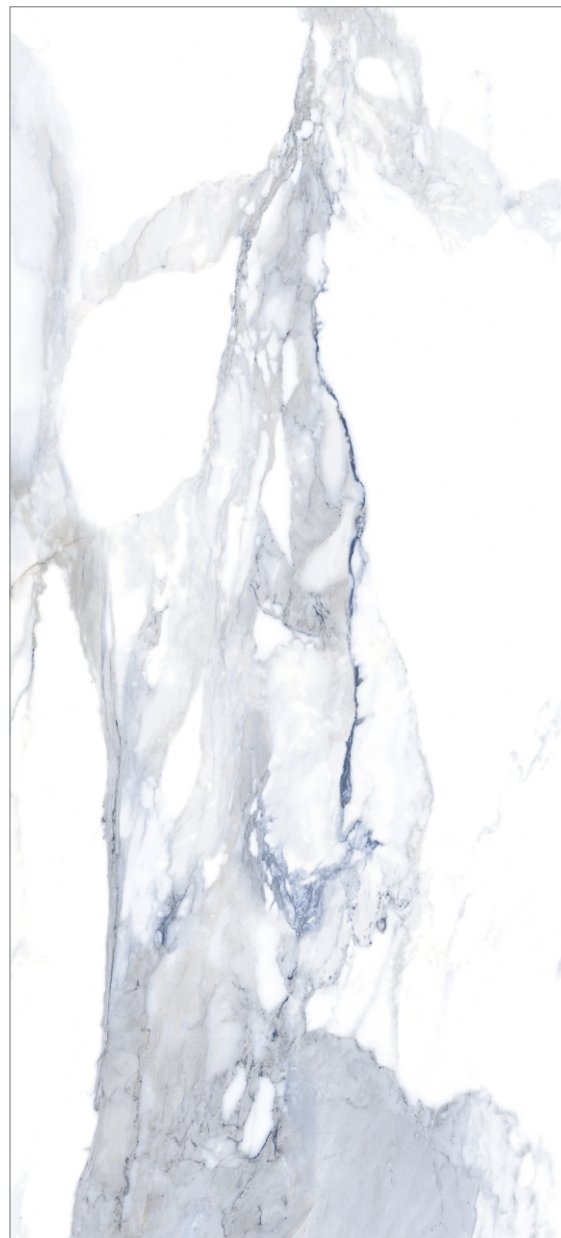

**ITALIAN  
BLUE**

Size:  
**60x120cm**

Finish:  
**GLACIER SERIES  
(90+ L VALUE)**

ITALIAN BLUE

Random :

**03**

Size:  
**60x120cm**

Finish:  
**GLACIER SERIES  
(90+ L VALUE)**