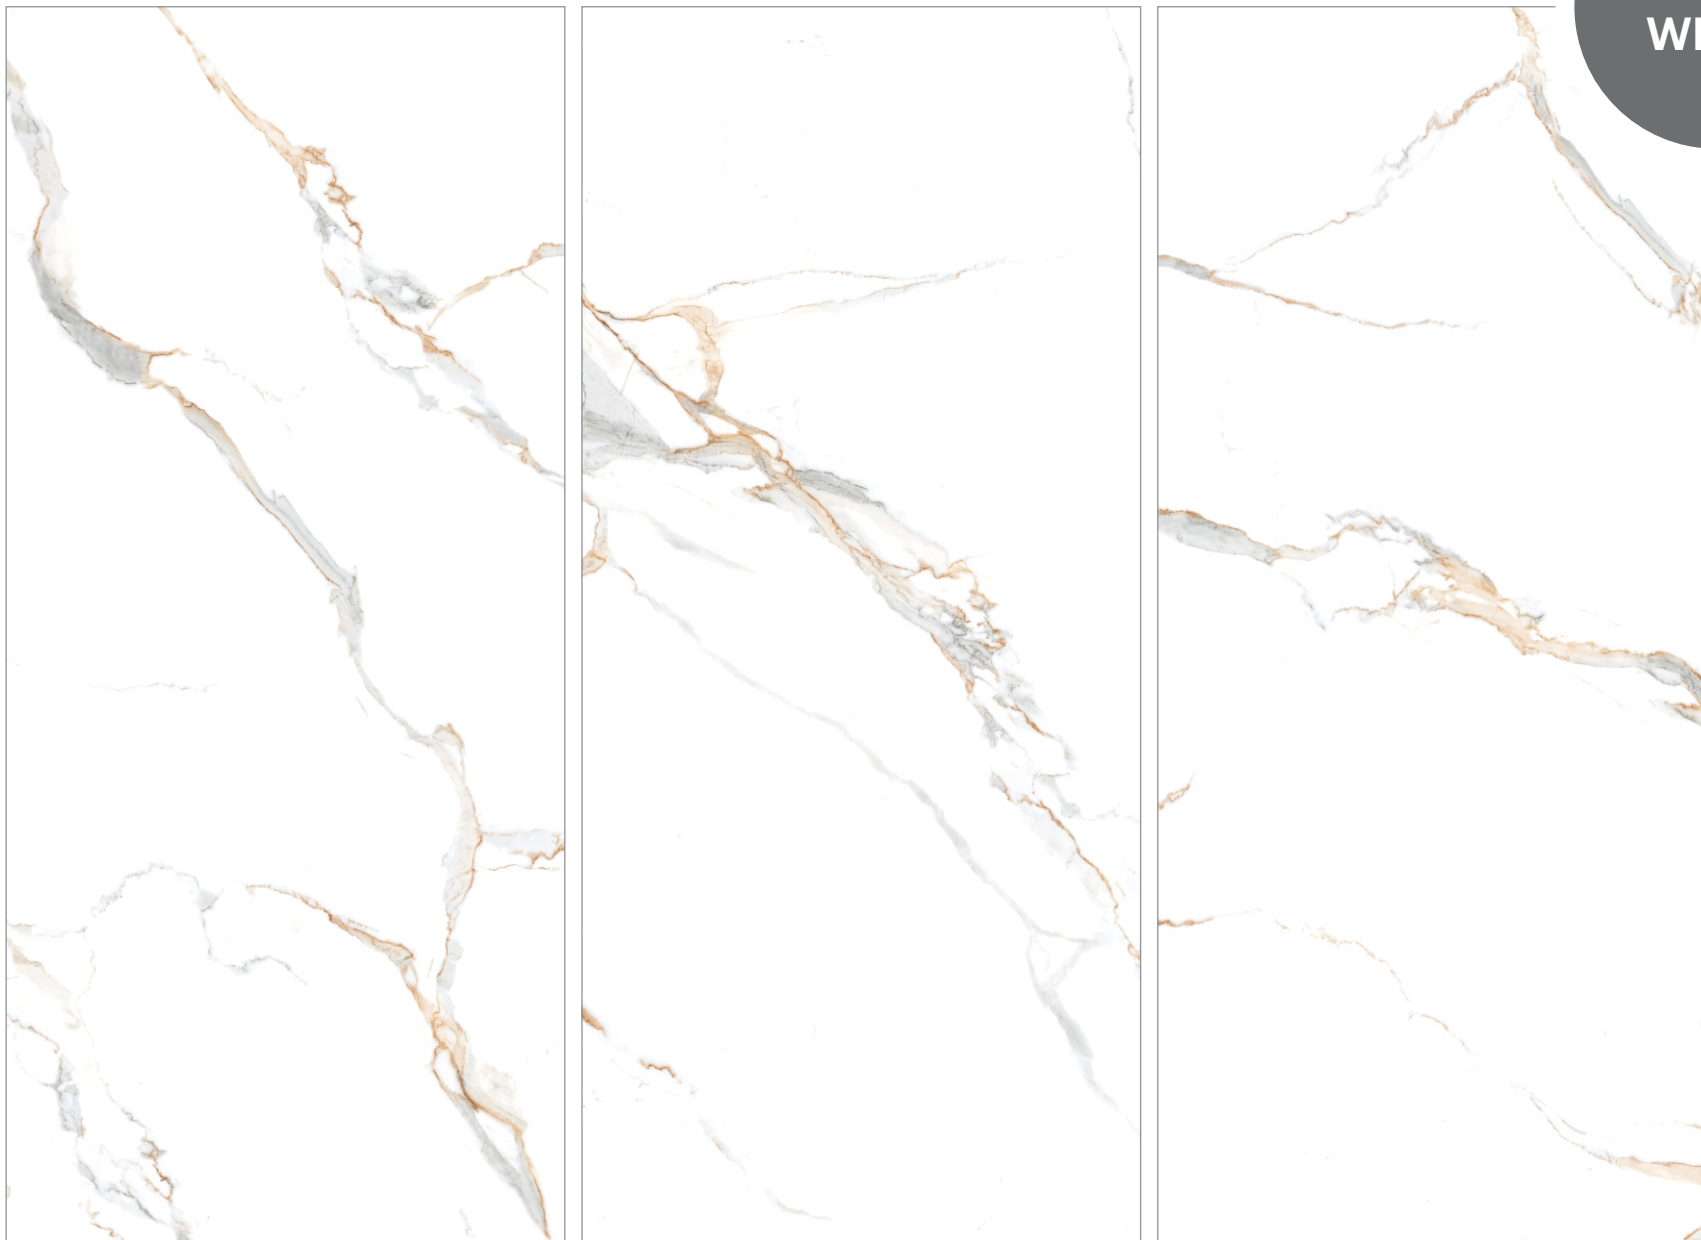

Random :

03

**REGAL
WHITE**

Size:
60x120cm

Finish:
**GLACIER SERIES
(90+ L VALUE)**