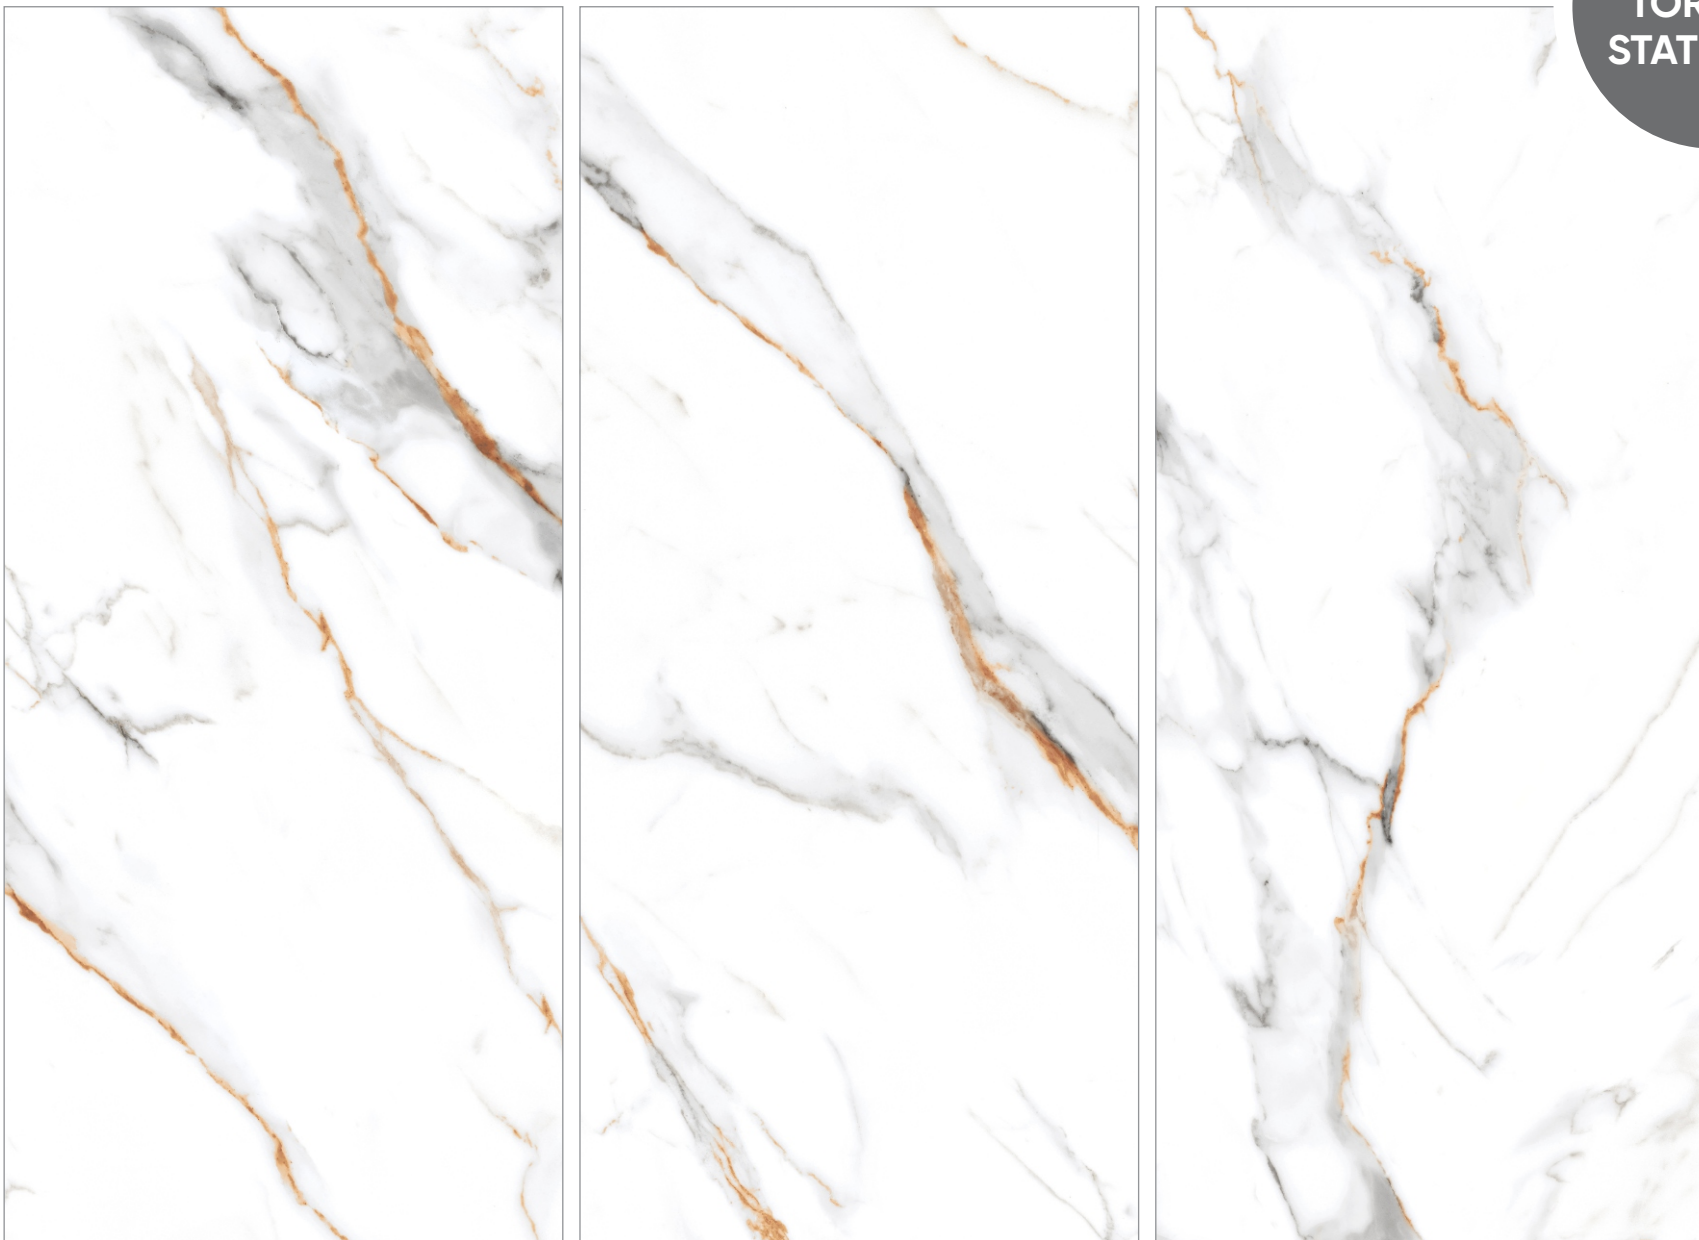

Random :
06

**CRAFT
TORQUE
STATUARIO**

Size:
60x120cm

Finish:
**GLACIER SERIES
(90+ L VALUE)**