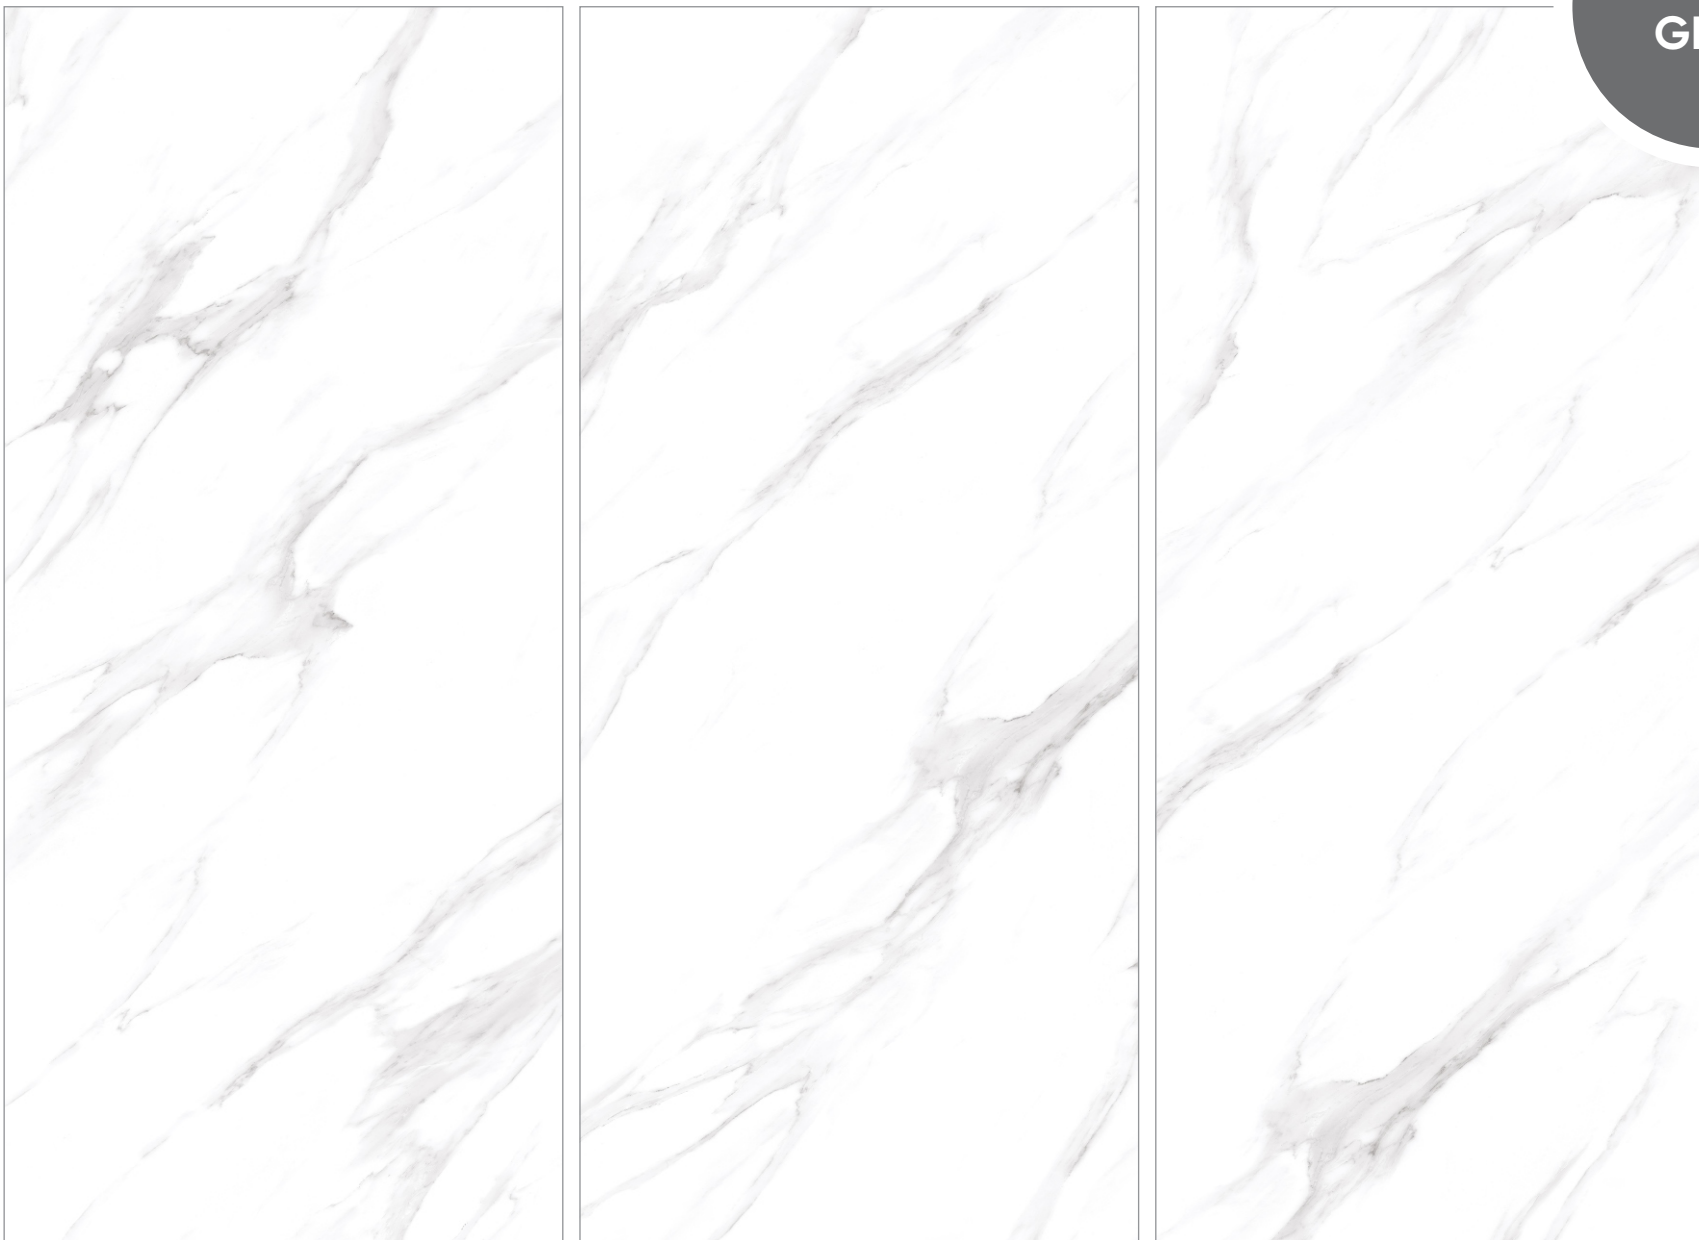

**03**

**REGAL  
WHITE**

Size:  
**60x120cm**

Finish:  
**GLACIER SERIES  
(90+ L VALUE)**

REGAL WHITE

Random :

**03**

**SATVARIO  
GRAY**