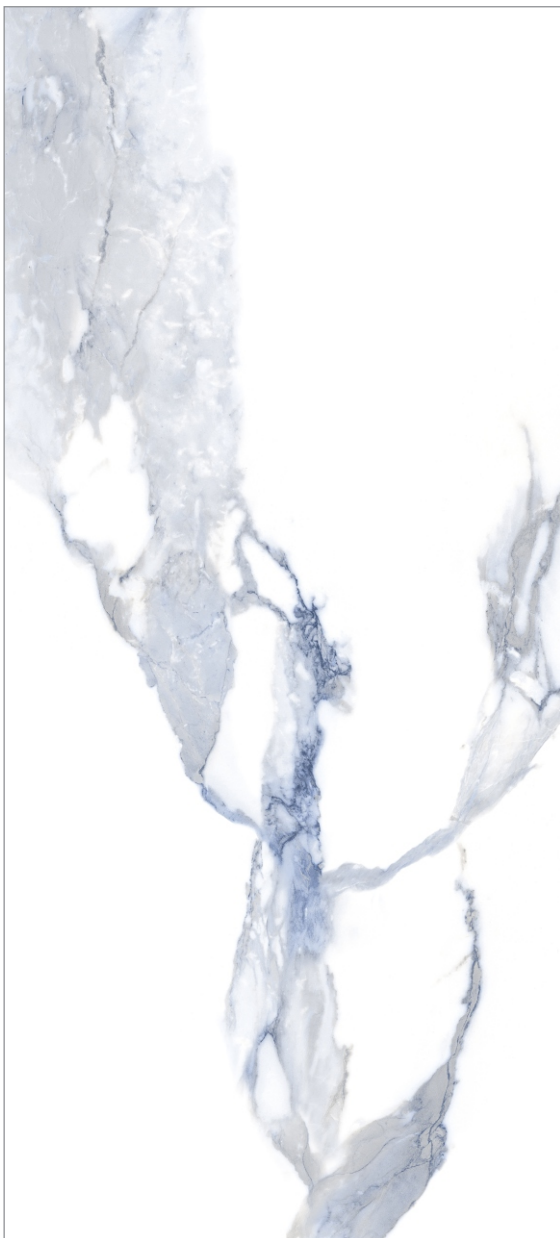

**ITALIAN  
BLUE**

Size:  
**60x120cm**

Finish:  
**GLACIER SERIES  
(90+ L VALUE)**

ITALIAN BLUE

Random :

**03**

Size:  
**60x120cm**

Finish:  
**GLACIER SERIES  
(90+ L VALUE)**