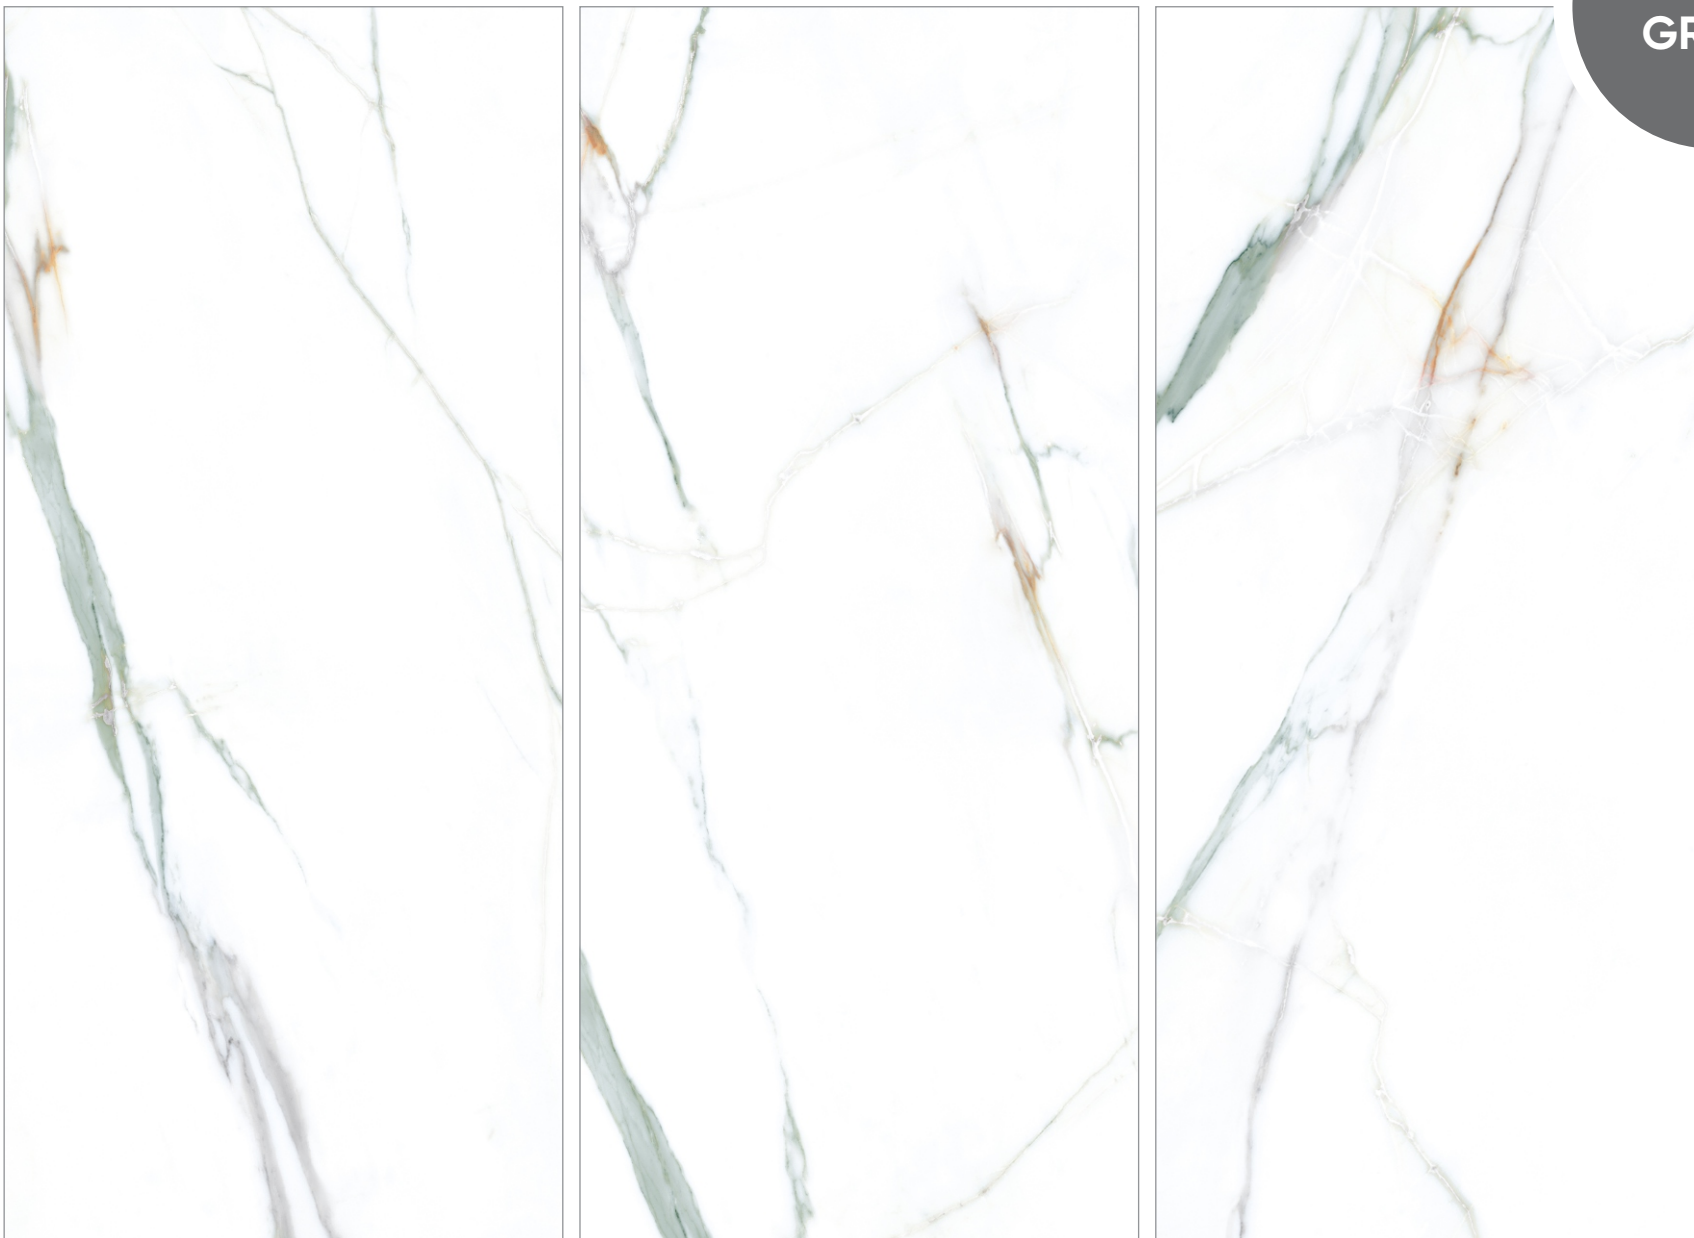

Size:  
**60x120cm**

Finish:  
**GLACIER SERIES  
(90+ L VALUE)**

**SATVARIO GRAY**

Random :

**04**

**SIDORNO  
GREEN**

Size:  
**60x120cm**

Finish:  
**GLACIER SERIES  
(90+ L VALUE)**