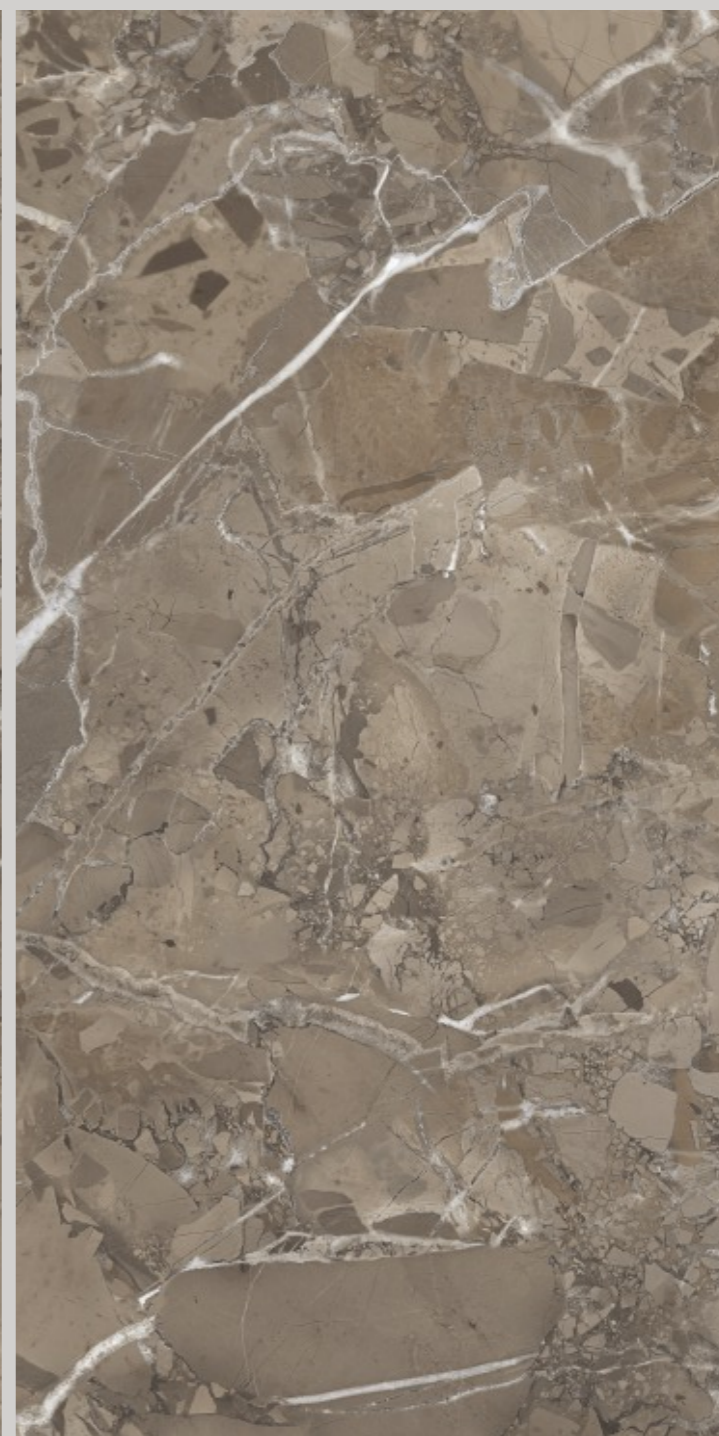

STONEX FISSURE ASPHALT

SIZE
600x
1200MM

Series
GLOSSY

Random
03