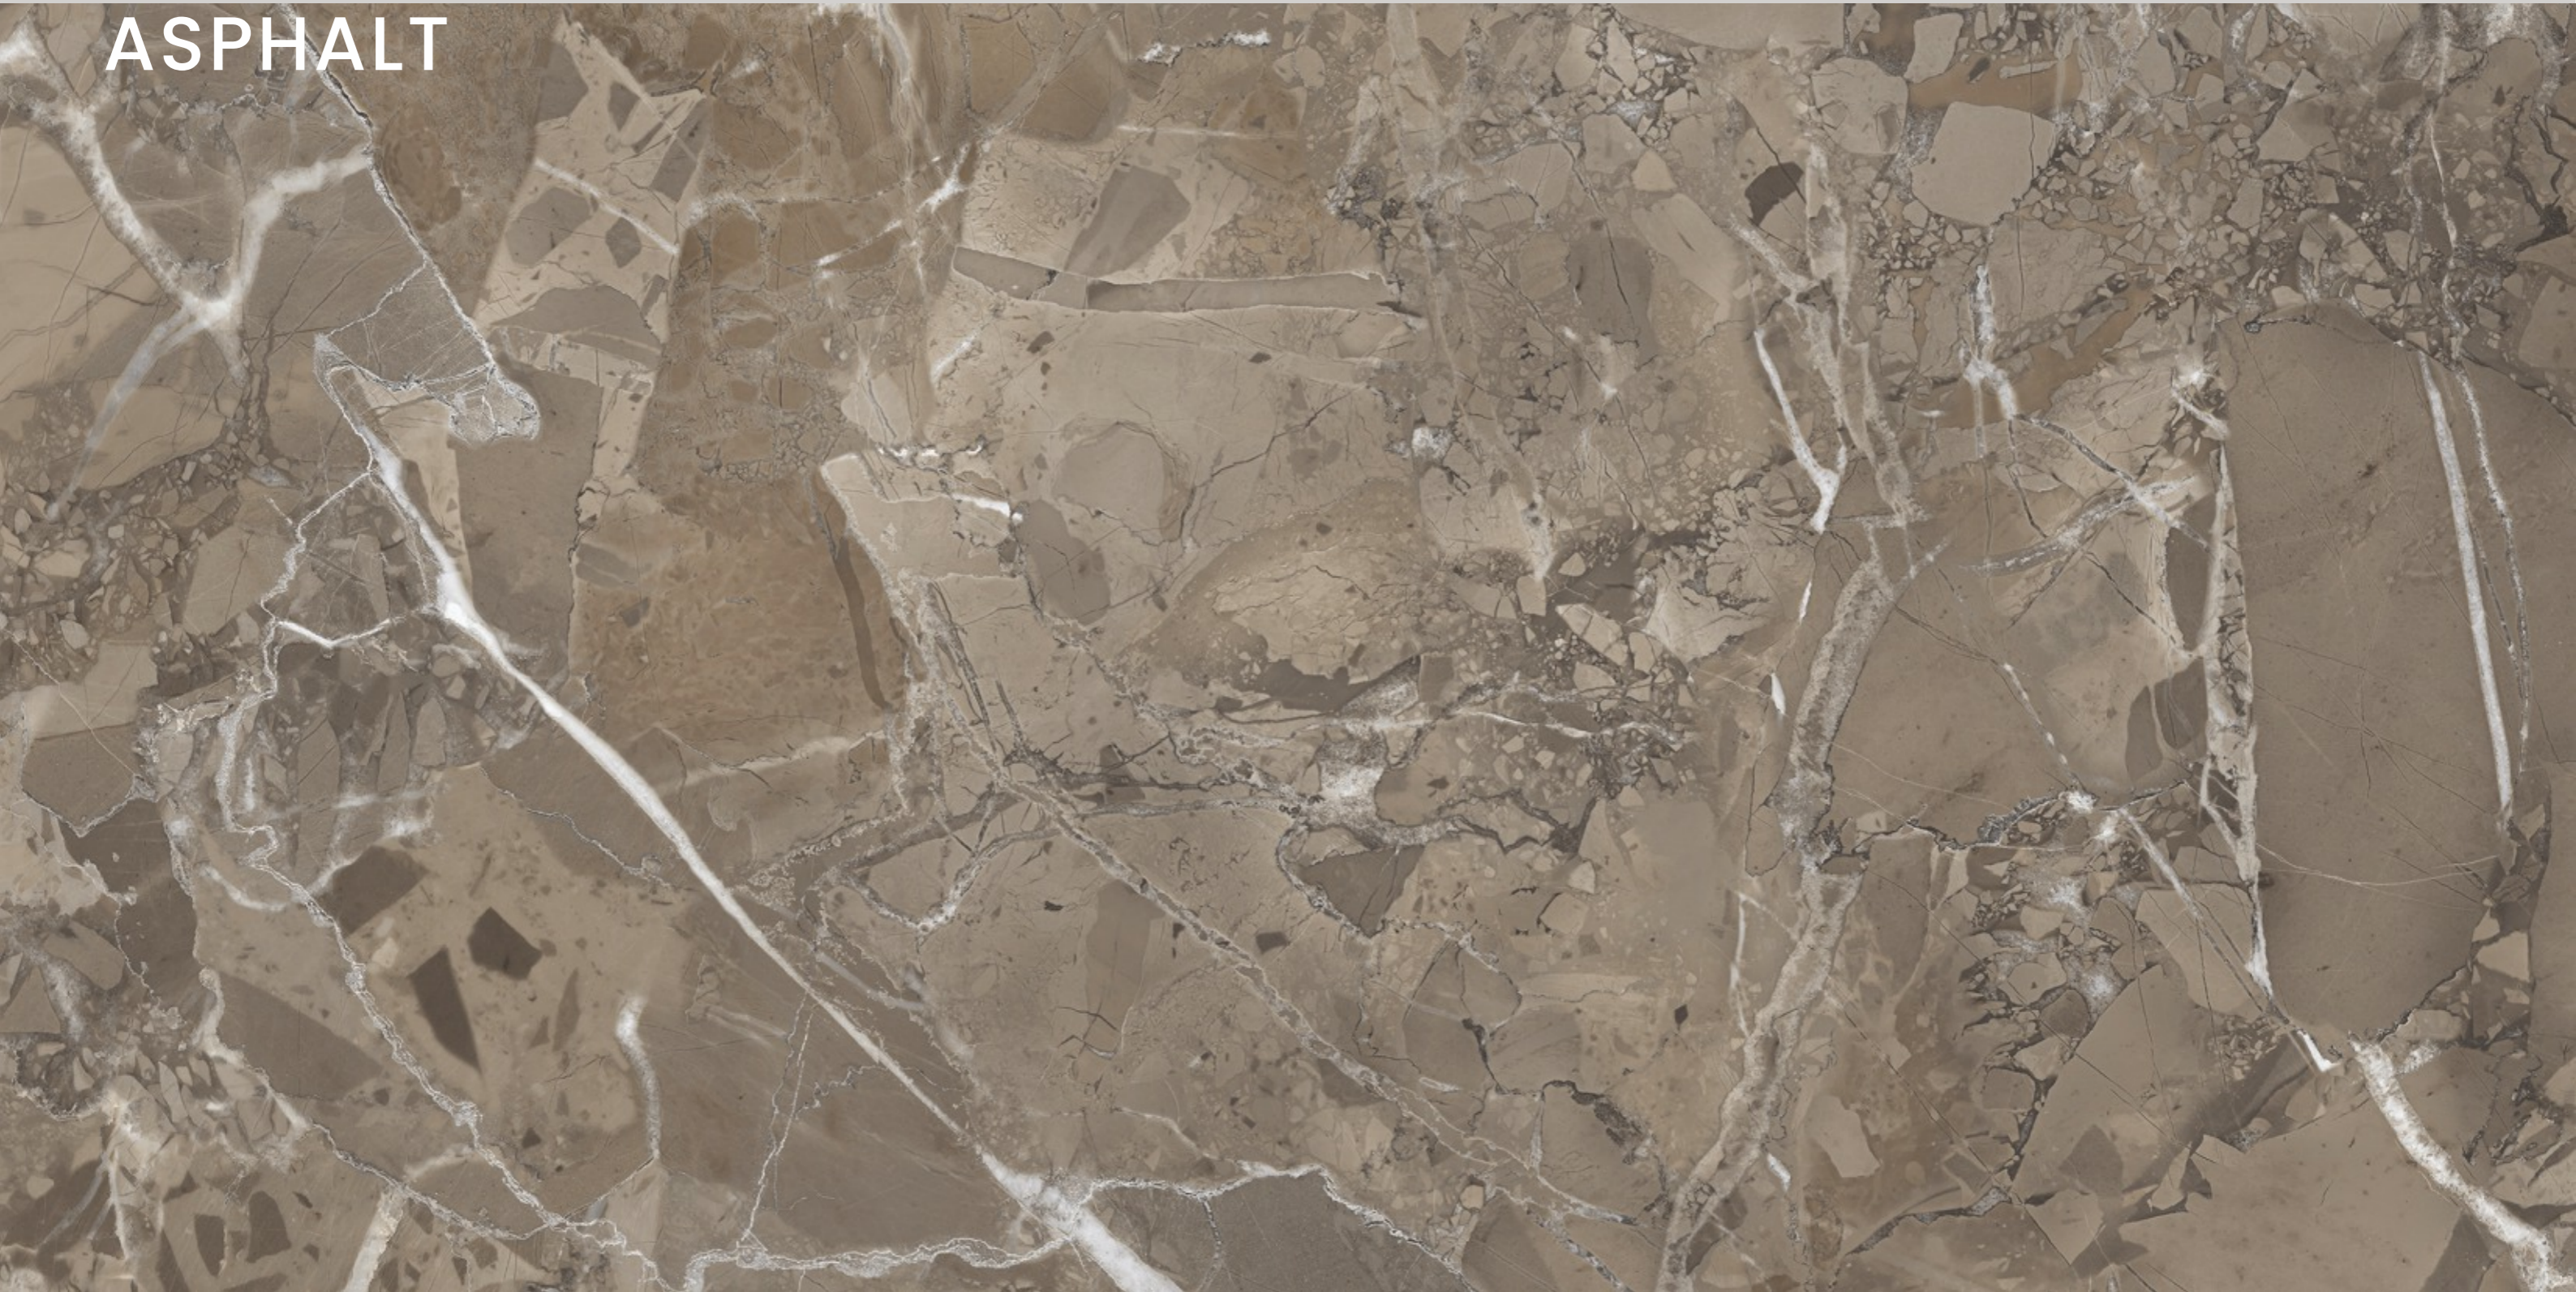

SILVER ARMENIA

SIZE
600x
1200MM

Series
GLOSSY

Random
03

SILVER ARMENIA

STONEX FISSURE
ASPHALT

STONEX FISSURE ASPHALT

SIZE
600x
1200MM