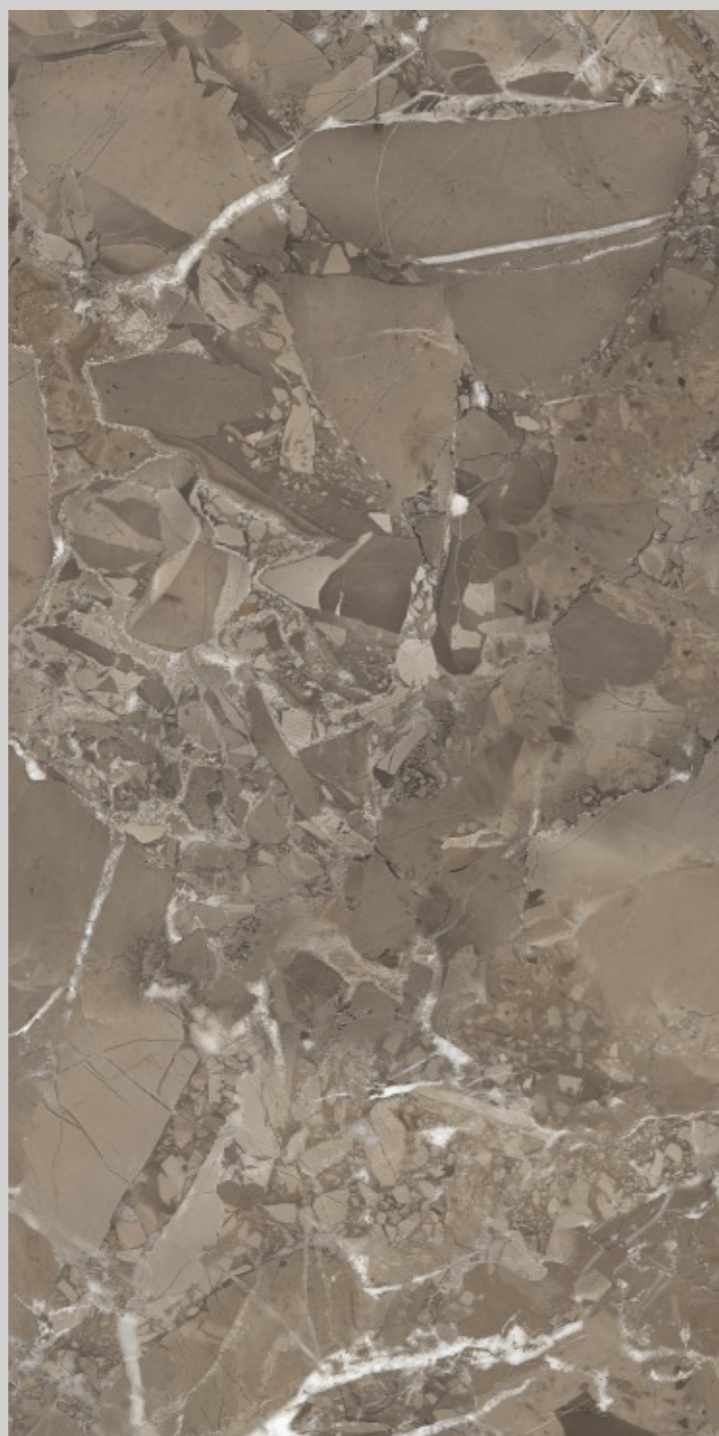

STONEX FISSURE ASPHALT

SIZE
600x
1200MM

Series
GLOSSY

Random
03