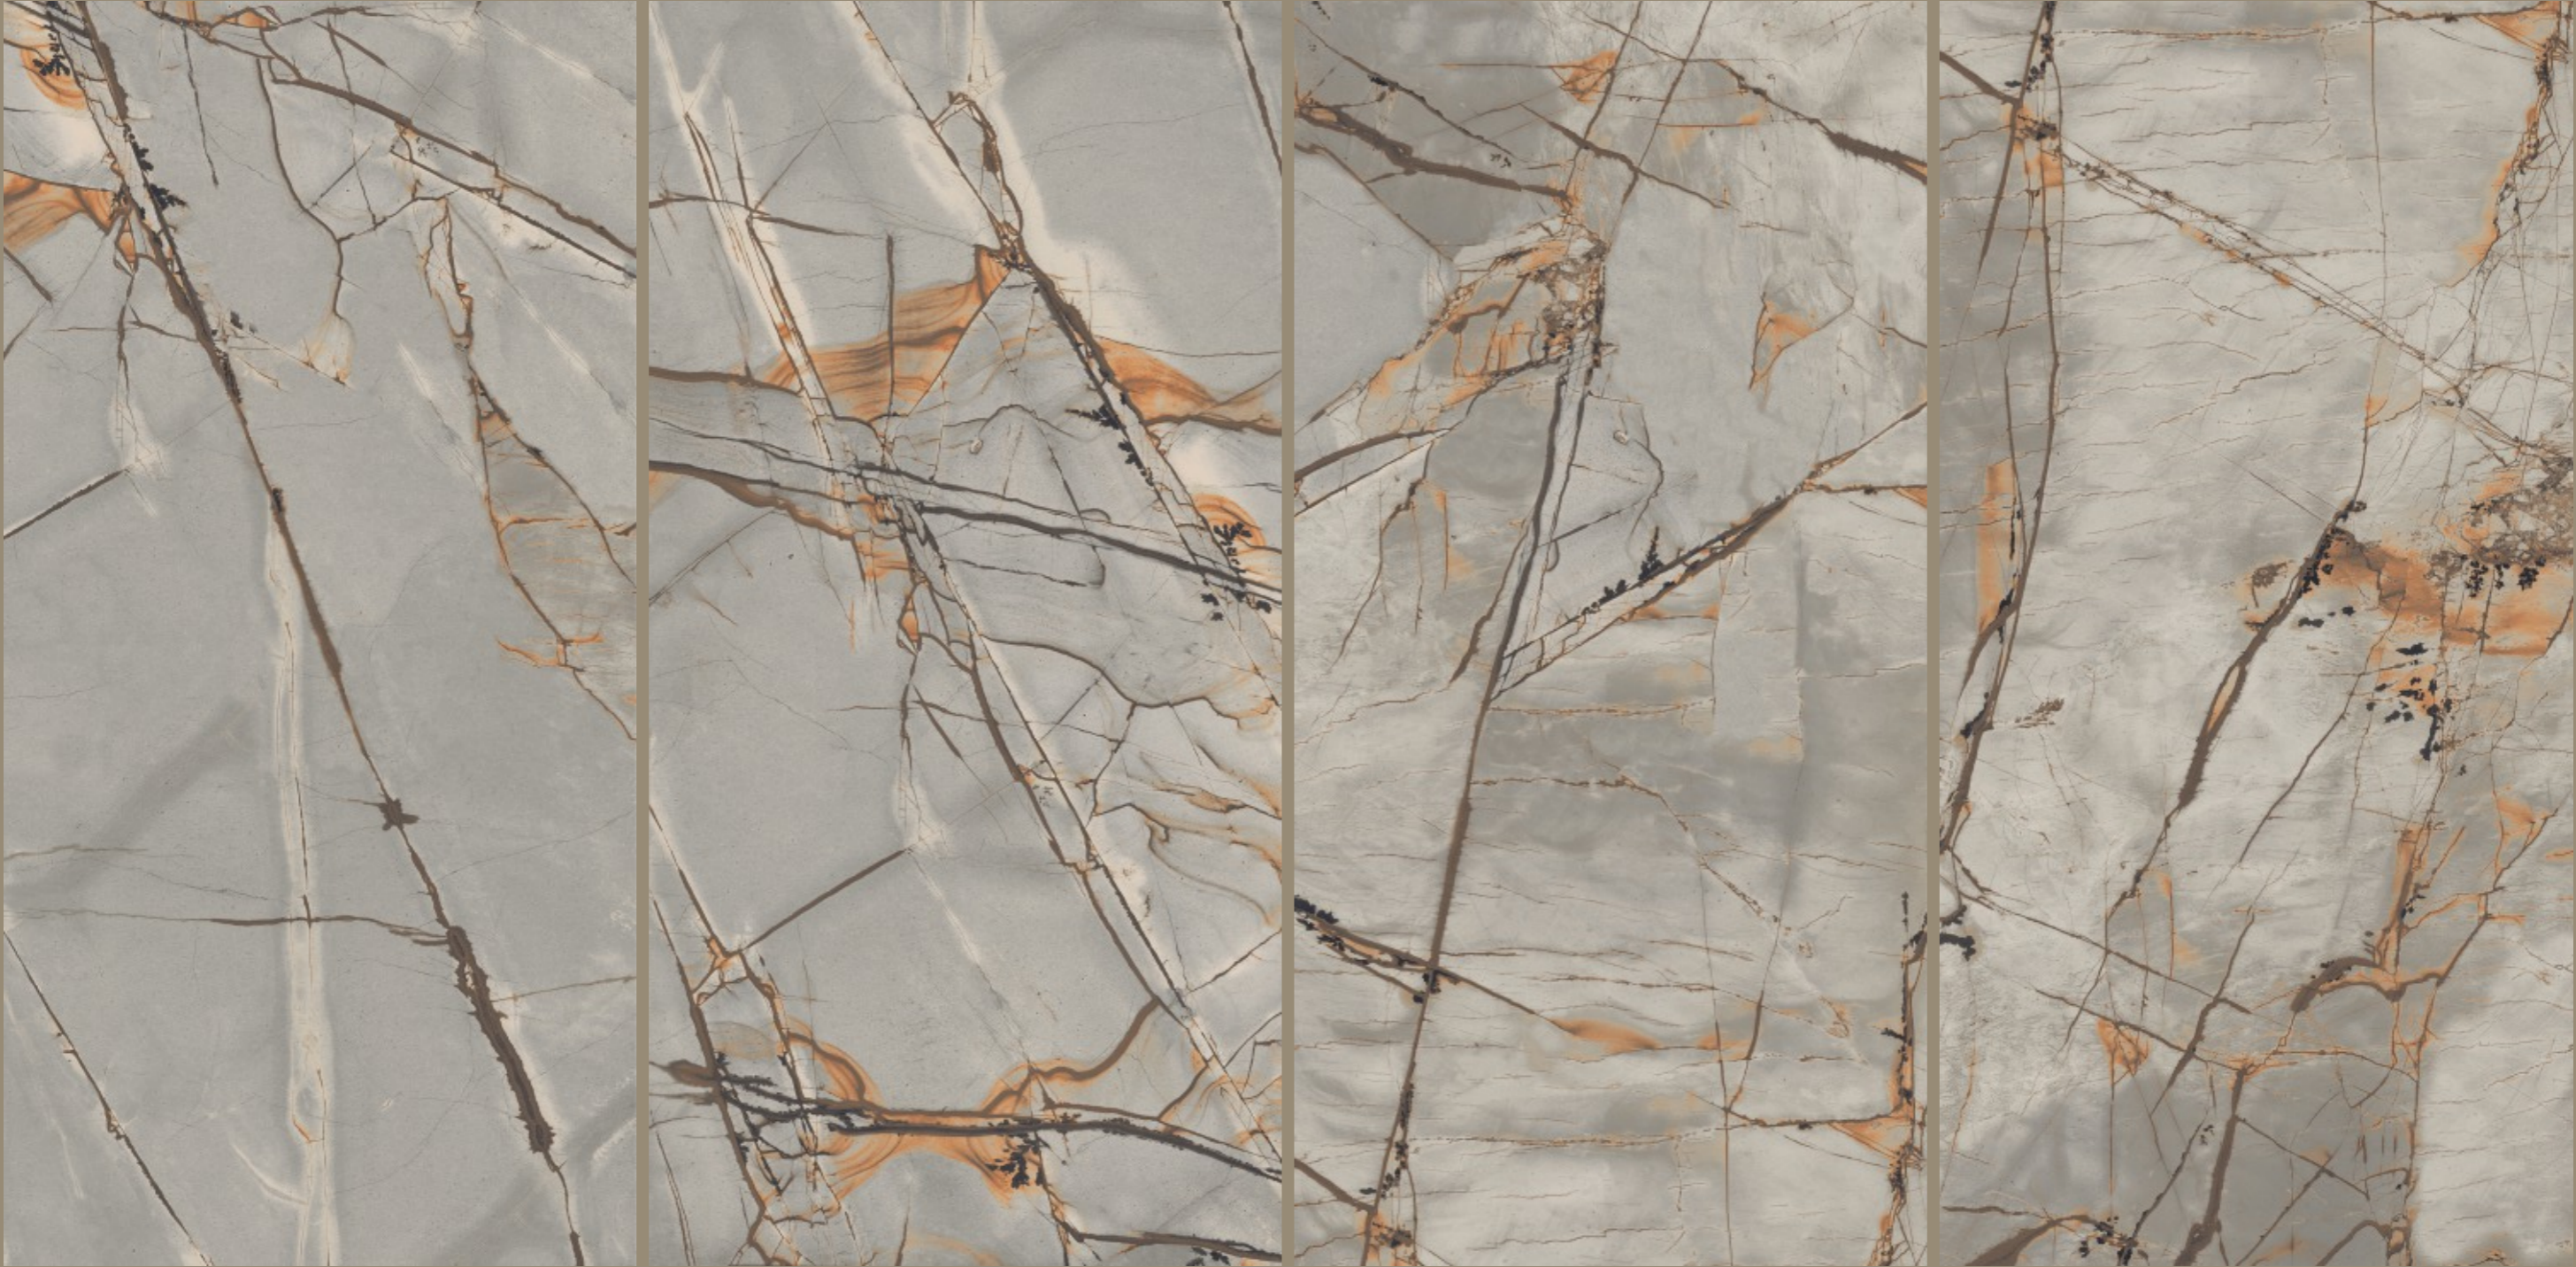

THUNDER GRIS

SIZE
600x
1200MM

Series
GLOSSY

Random
04