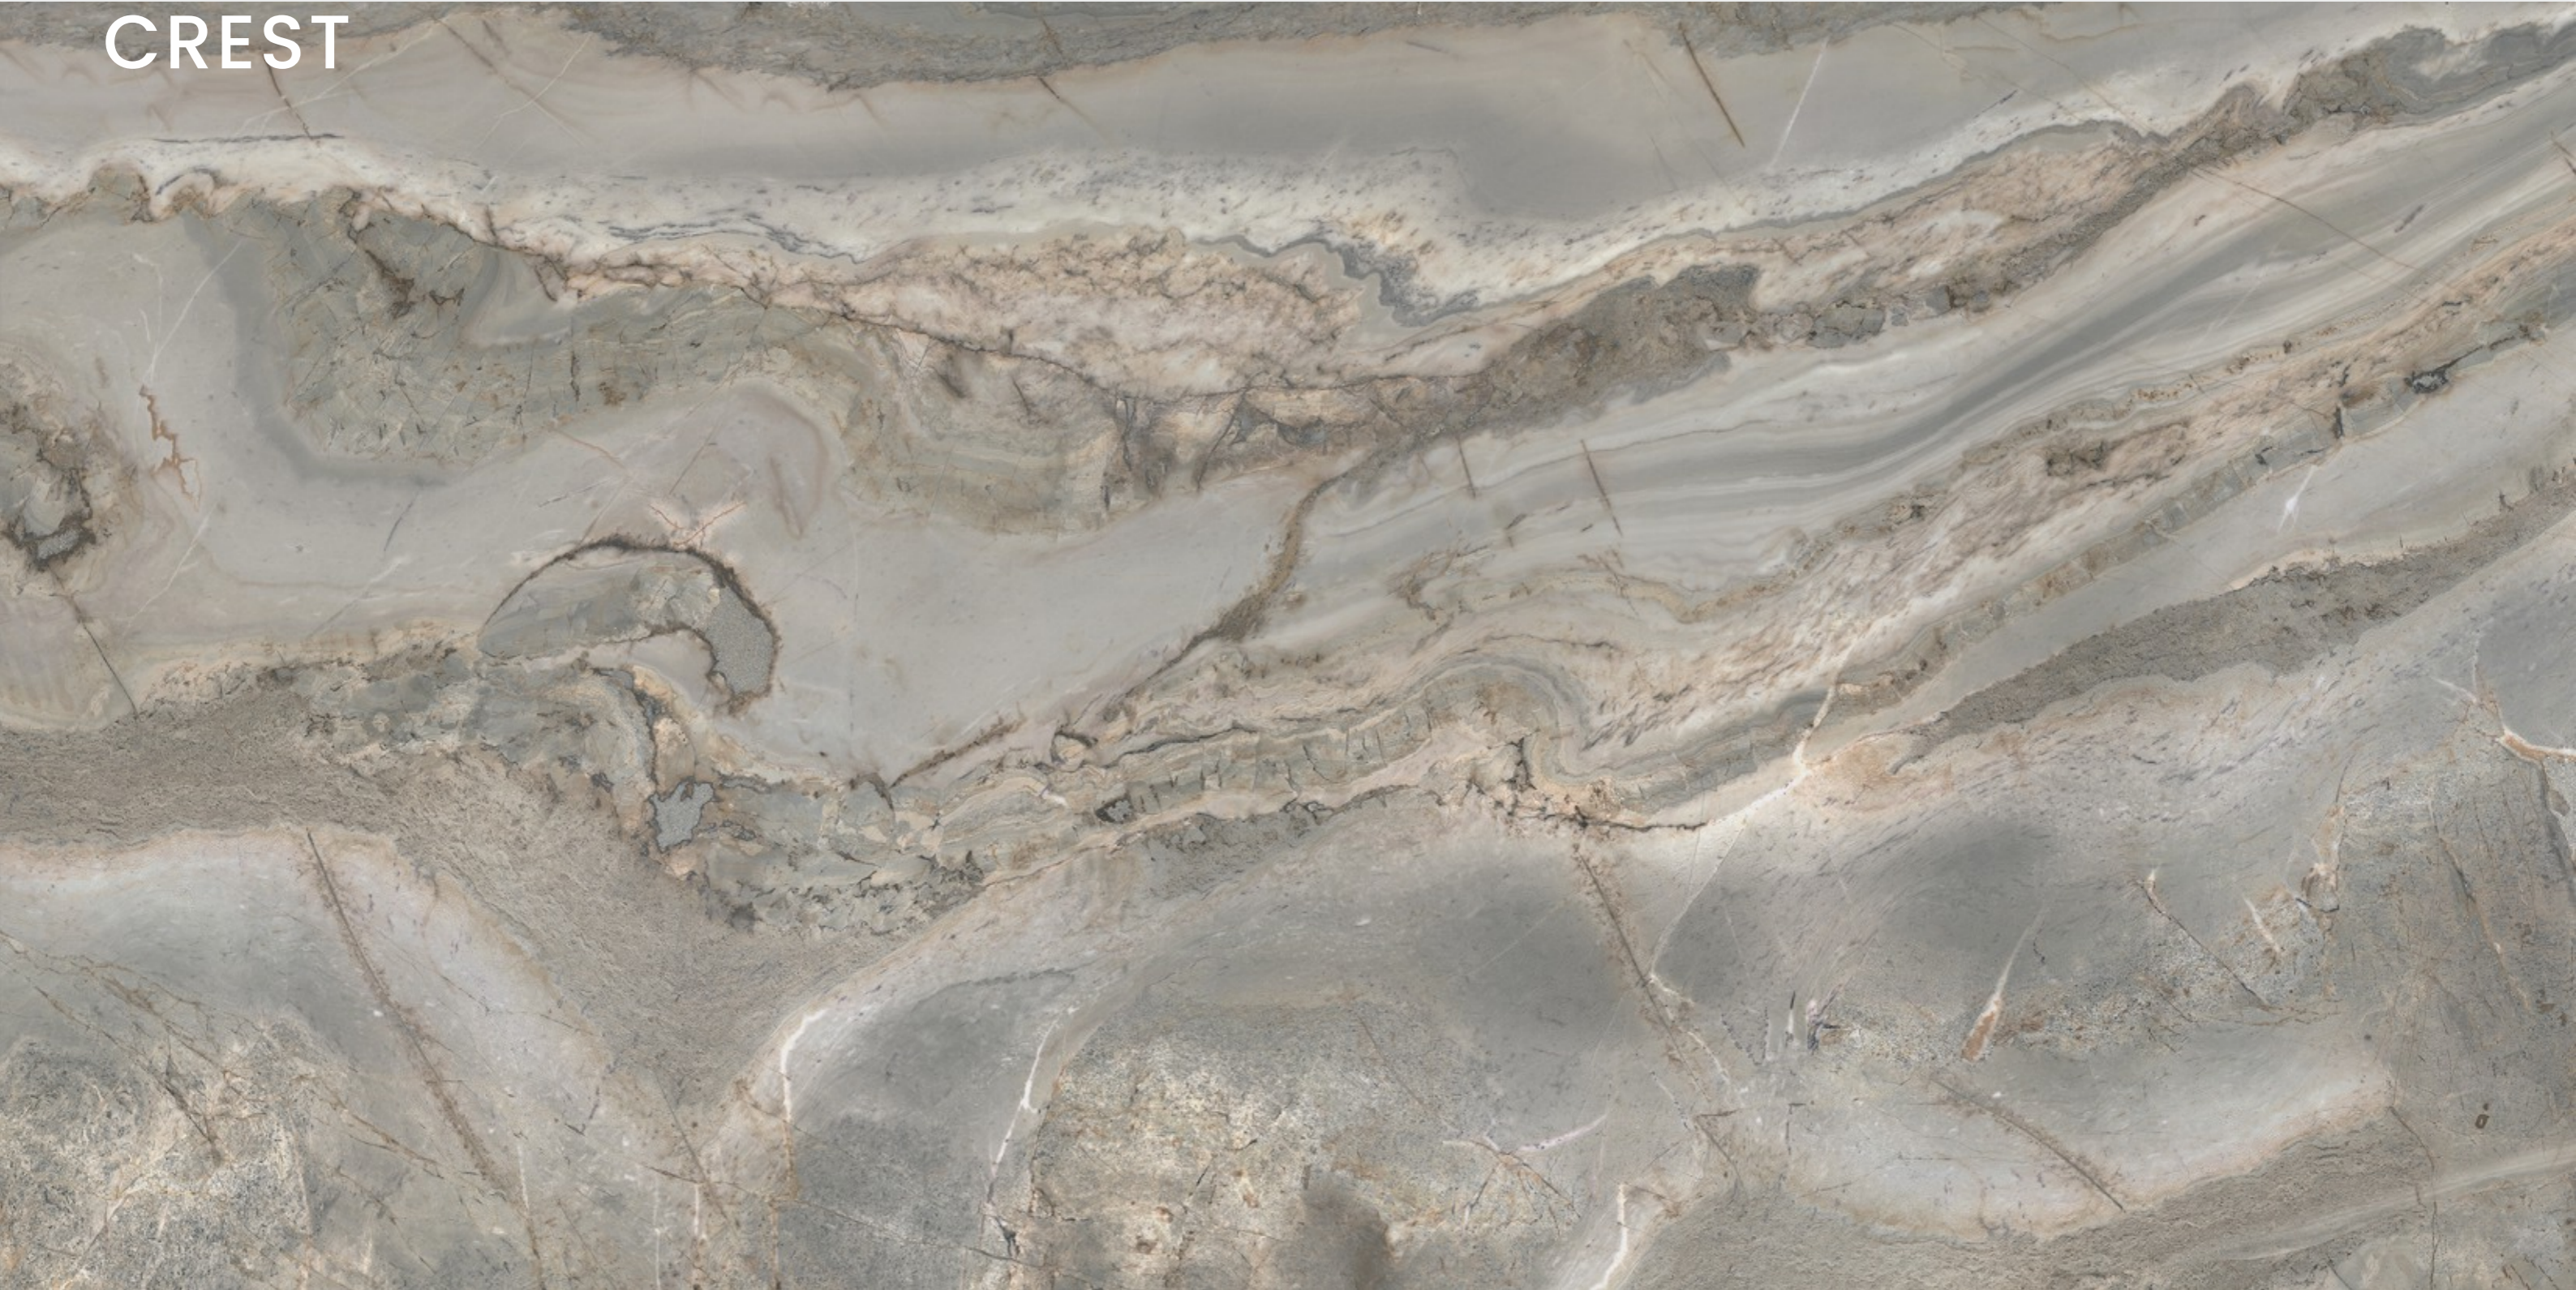

**OROBICO
CREST**