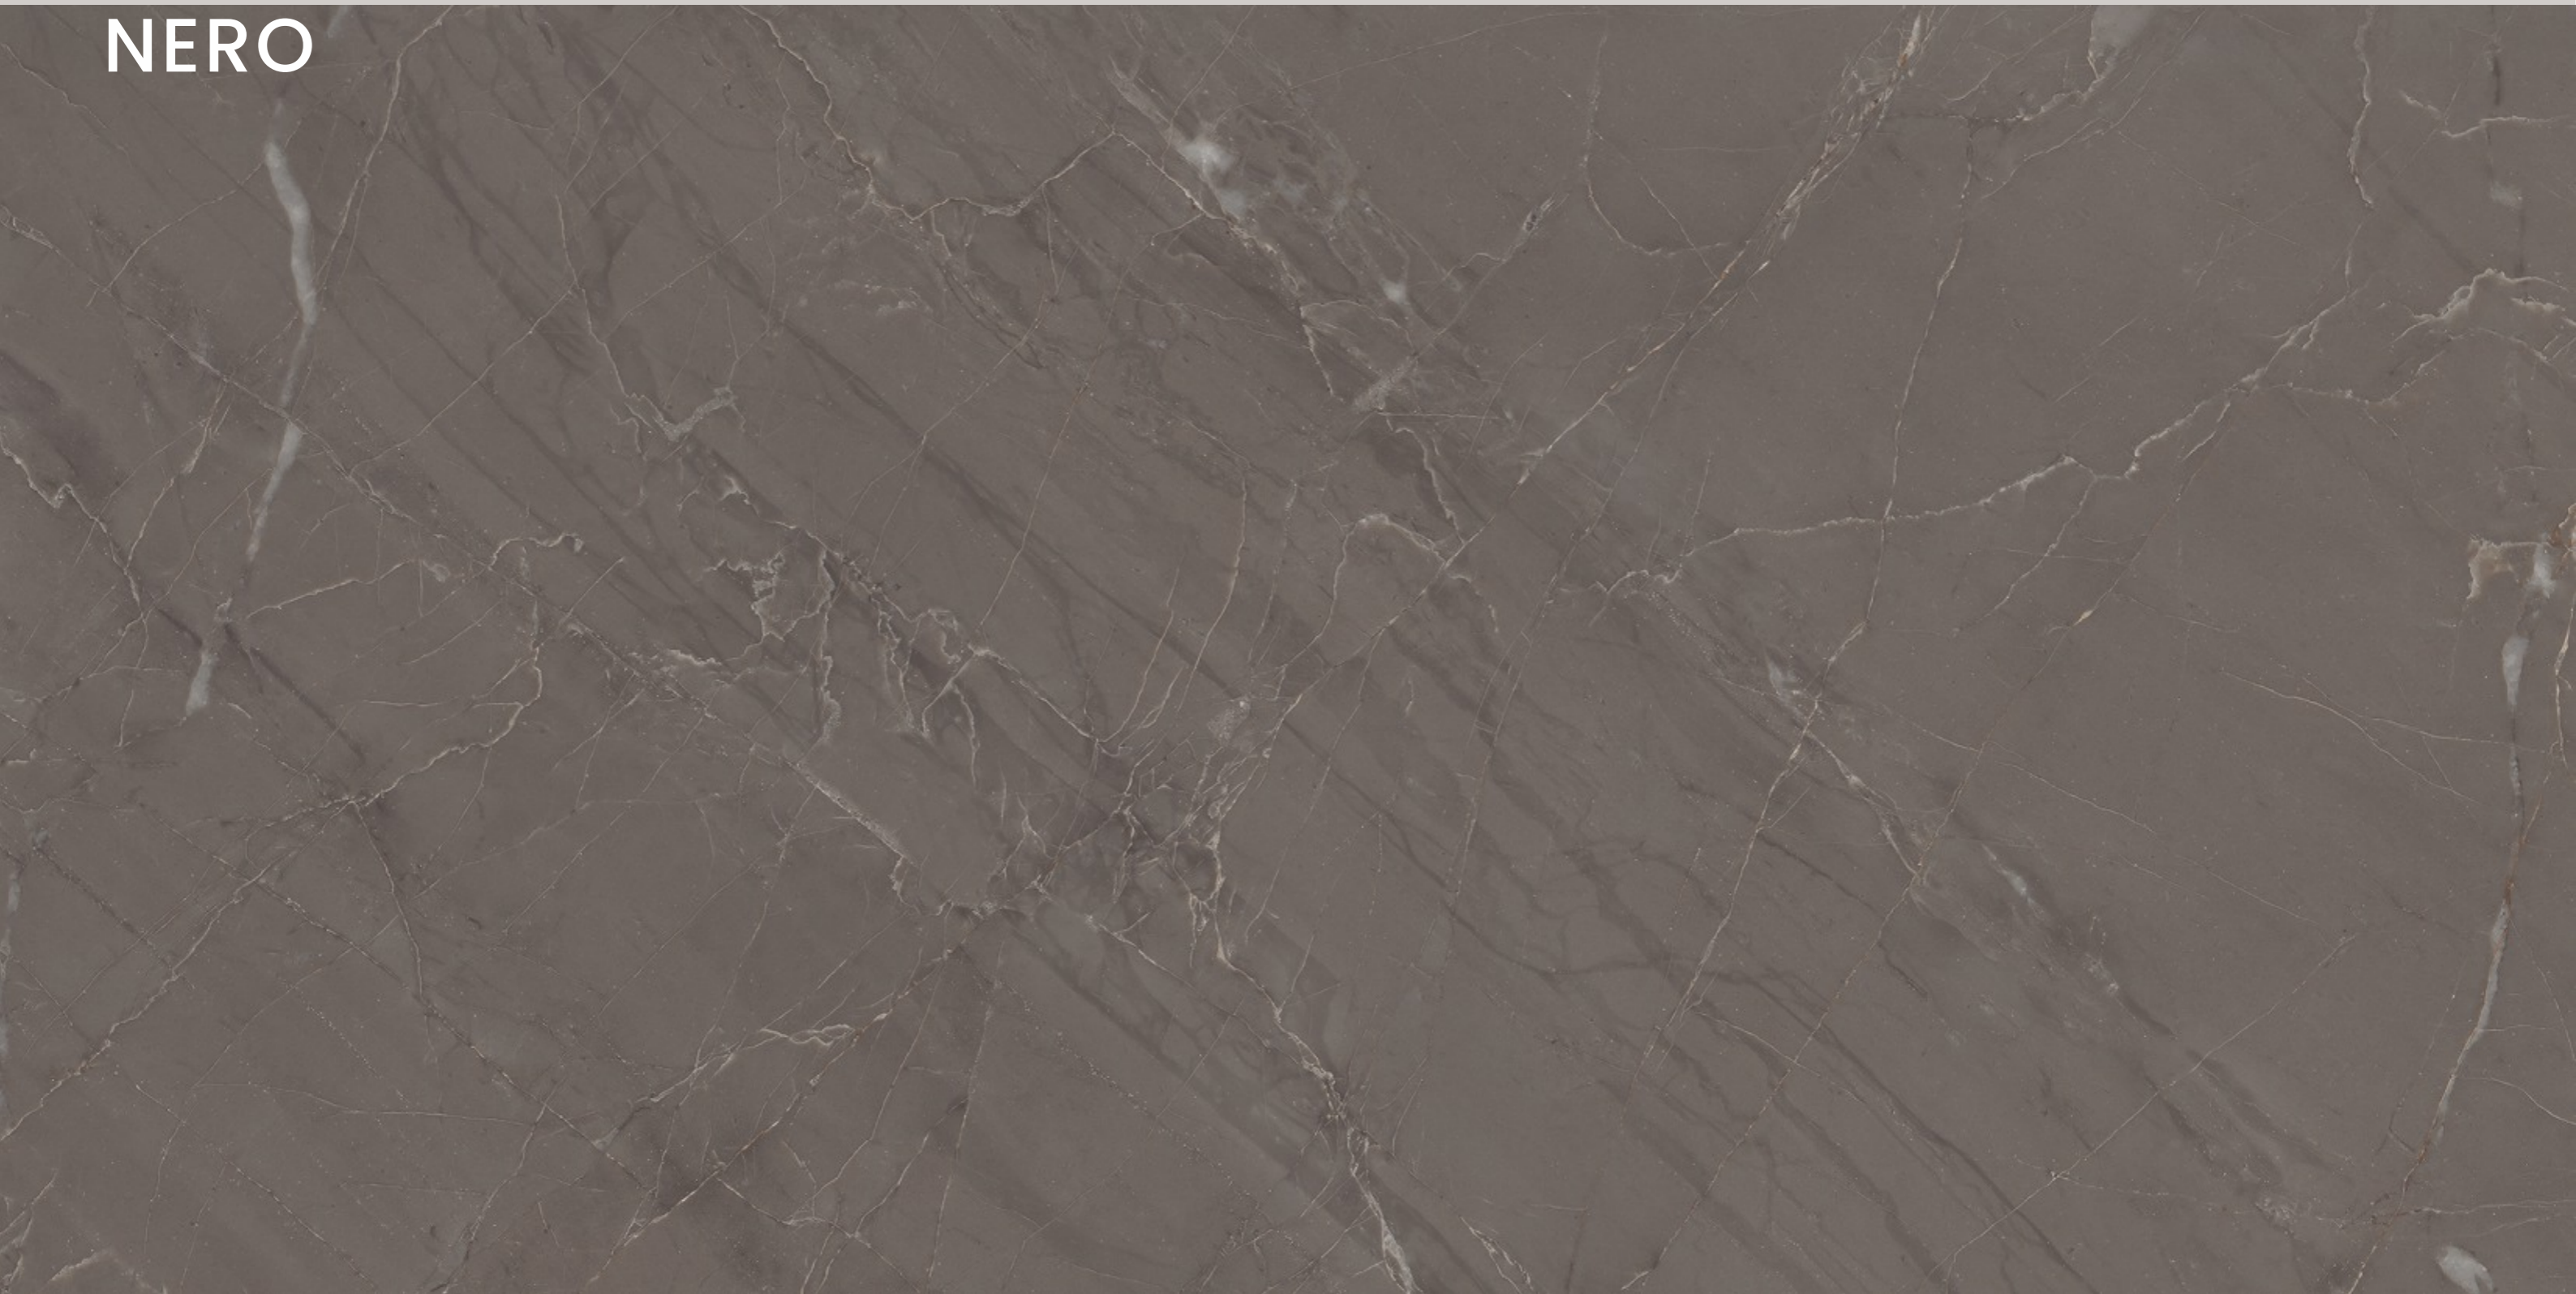

**PERSIAN
NERO**