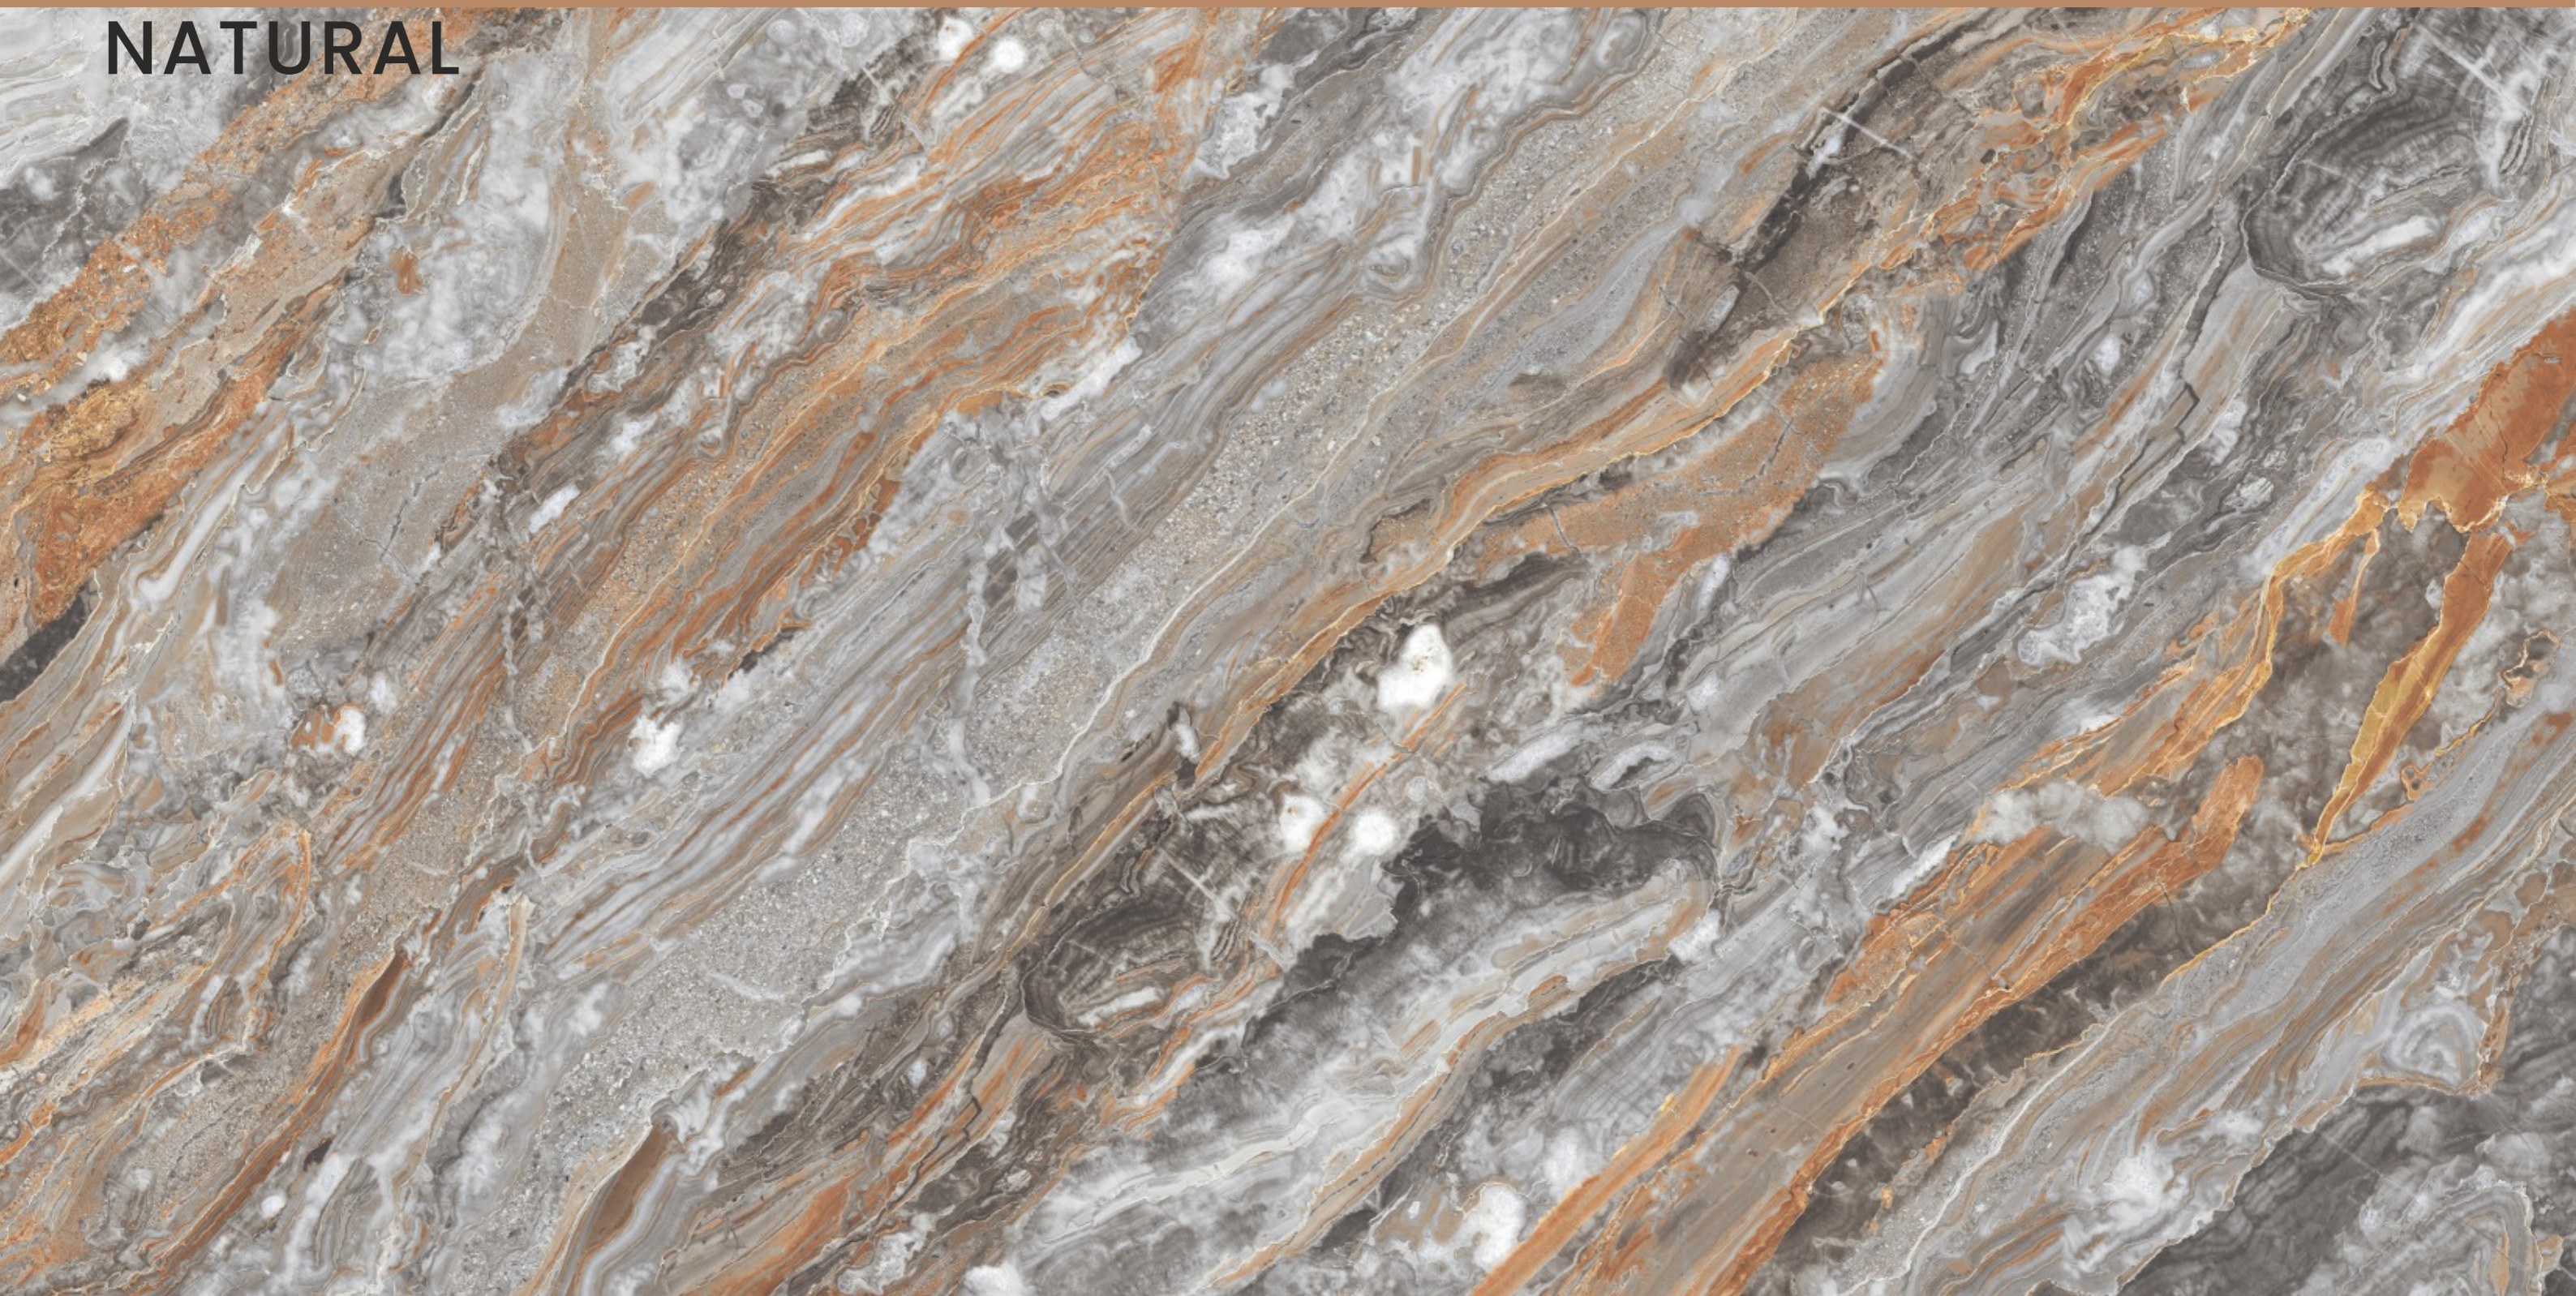

Series
GLOSSY

Random
03

VALENCIA OLD LACE

**VOLGA
NATURAL**

VOLGA NATURAL

SIZE
600x
1200MM

Series
GLOSSY

Random
04