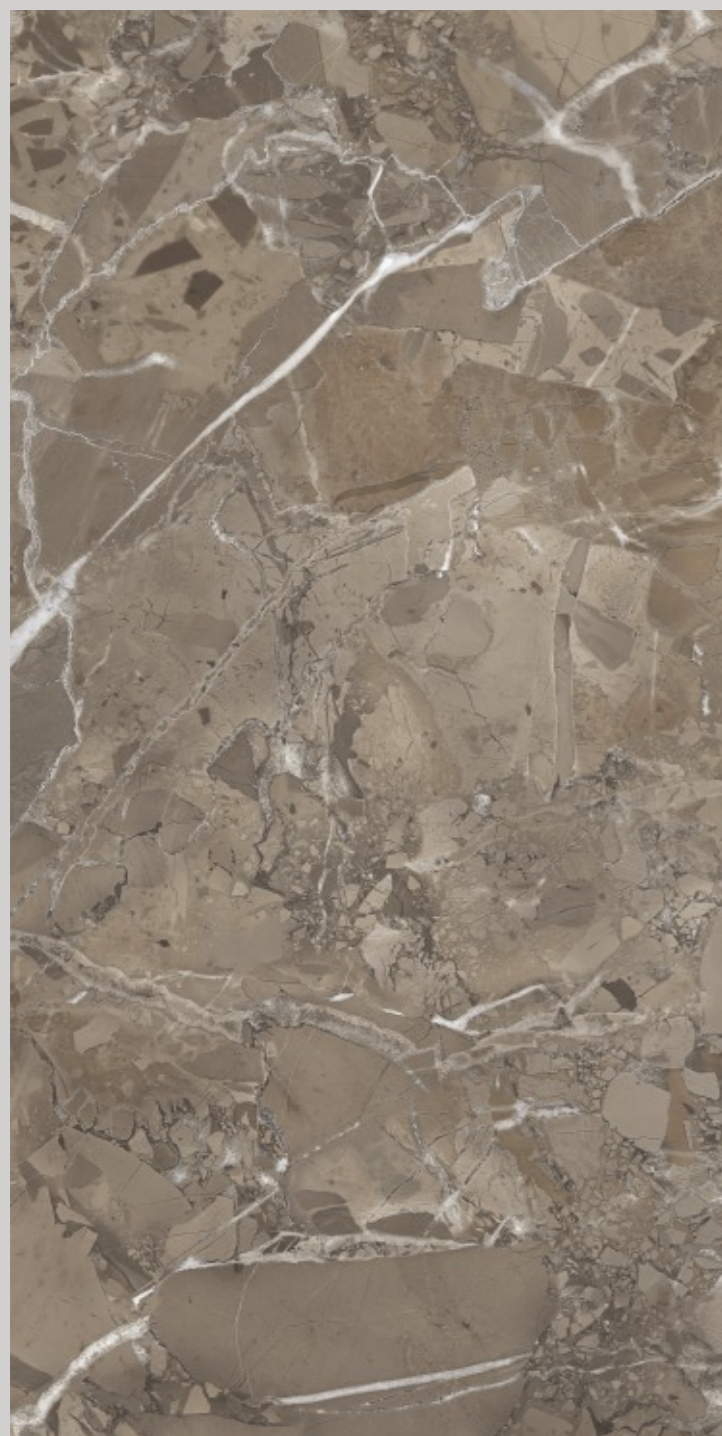

STONEX FISSURE ASPHALT

SIZE
600x
1200MM

Series
GLOSSY

Random
03