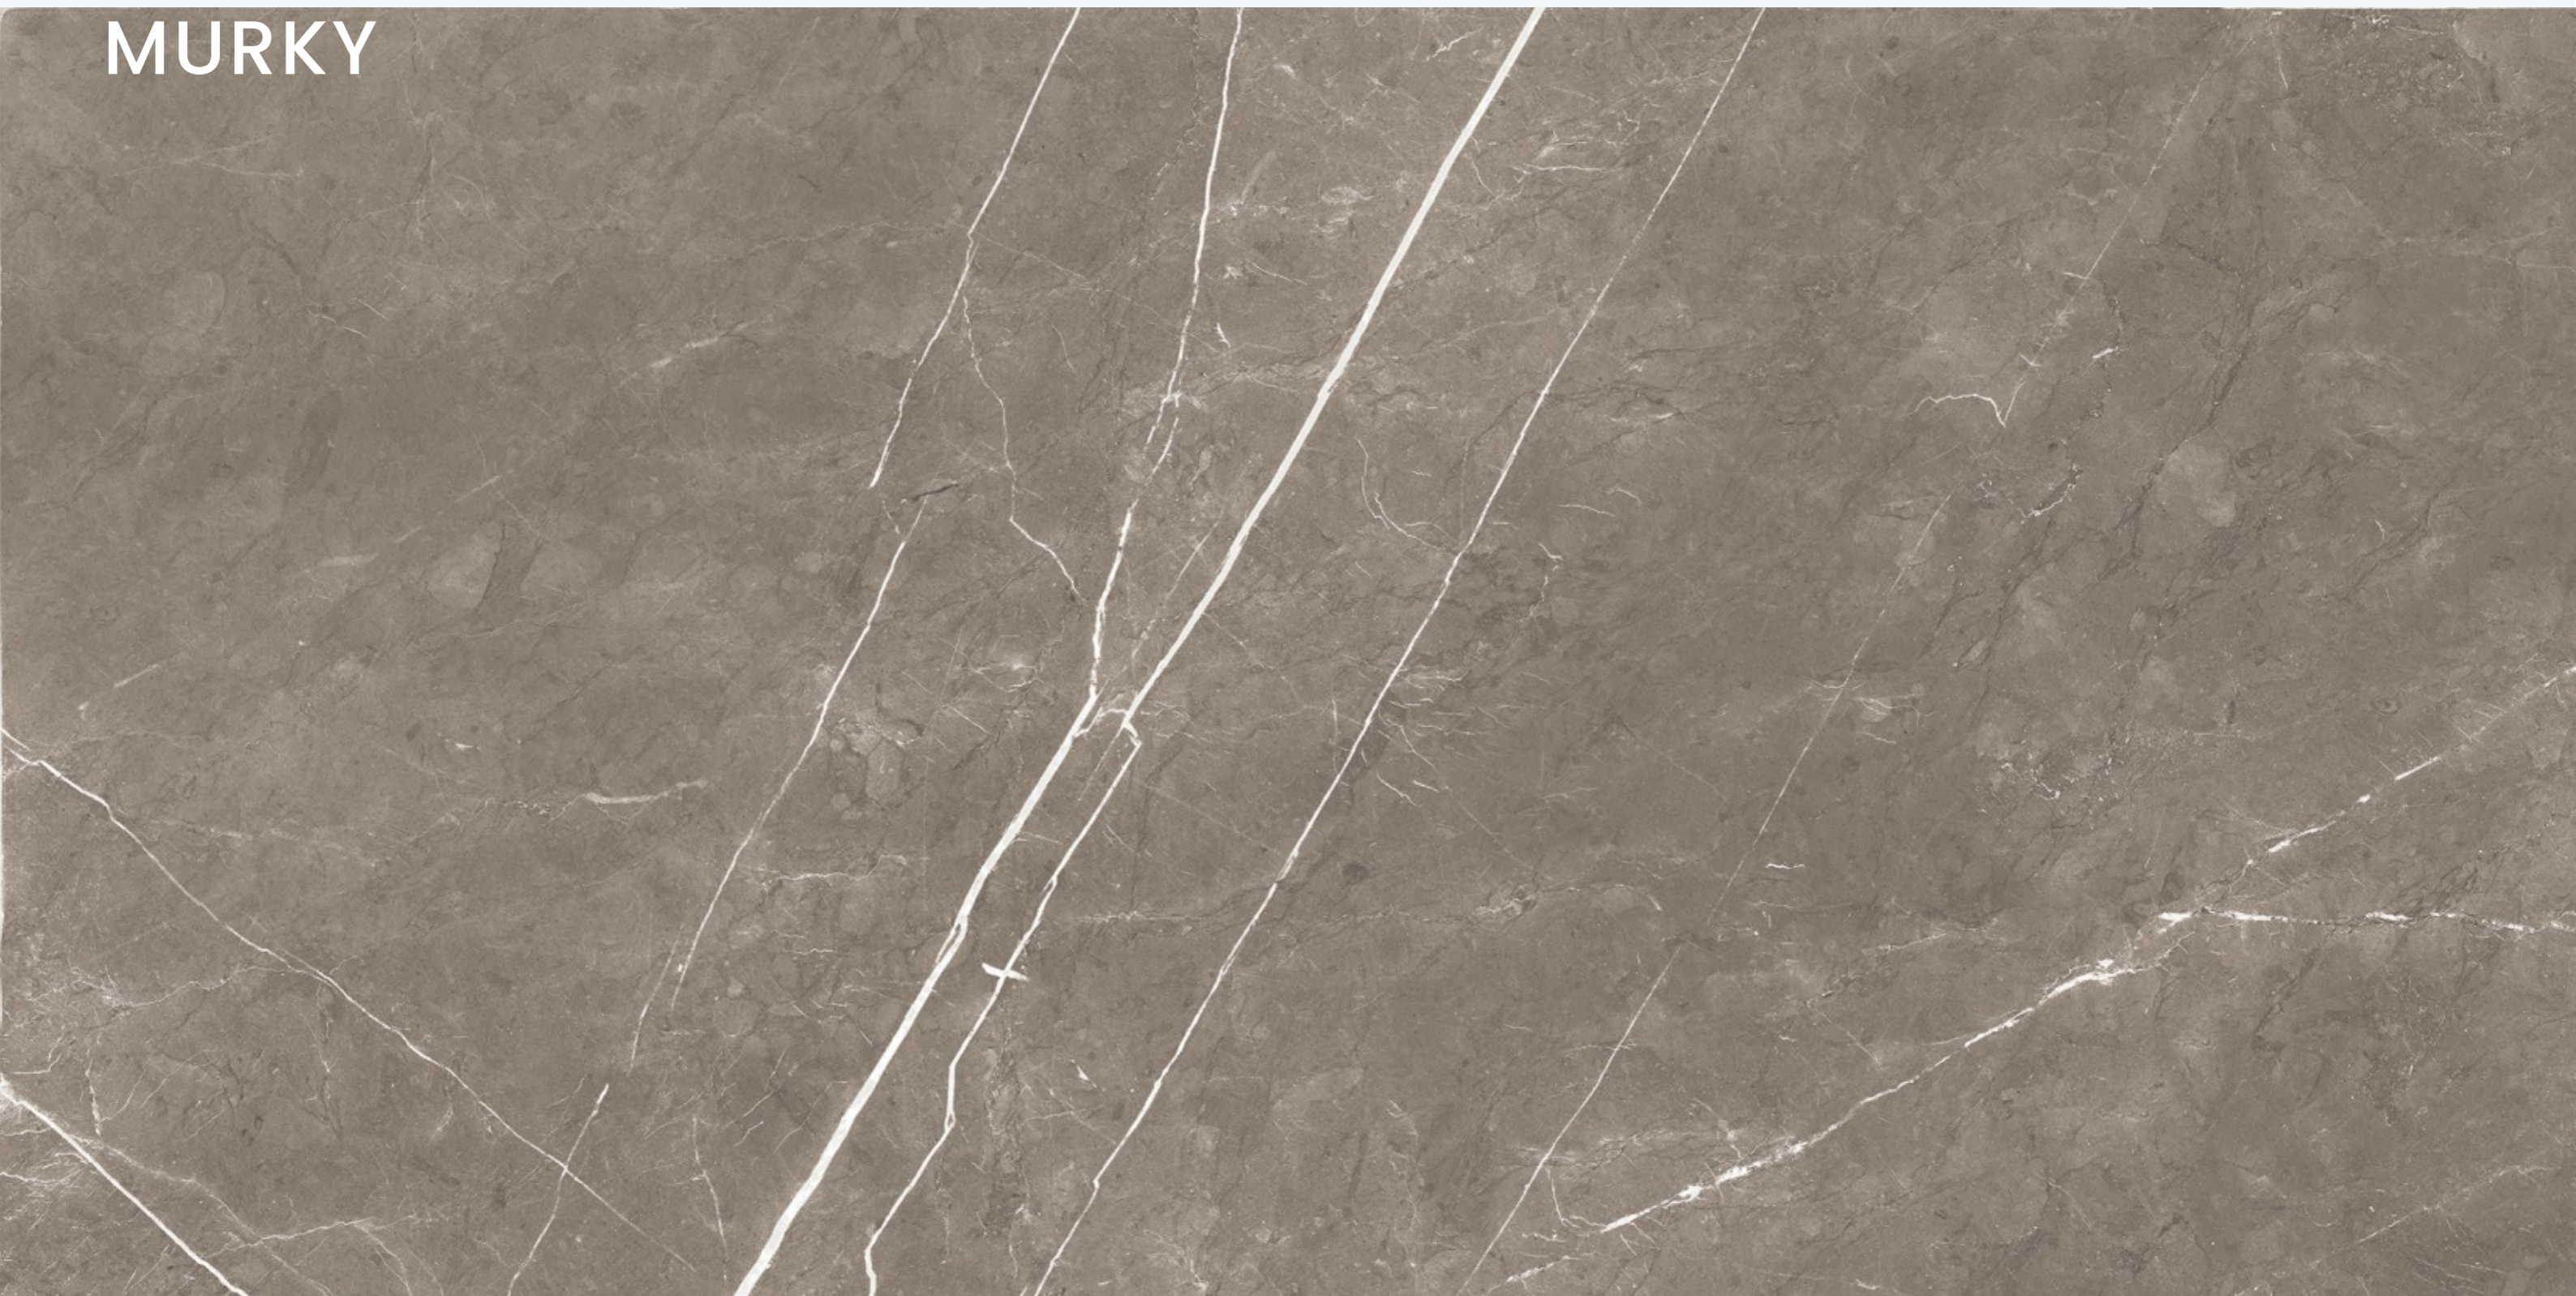

PIETRA MOCHA

SIZE
600x
1200MM

Series
GLOSSY

Random
04

PIETRA MOCHA

PIETRA
MURKY

PIETRA MURKY

SIZE
600x
1200MM