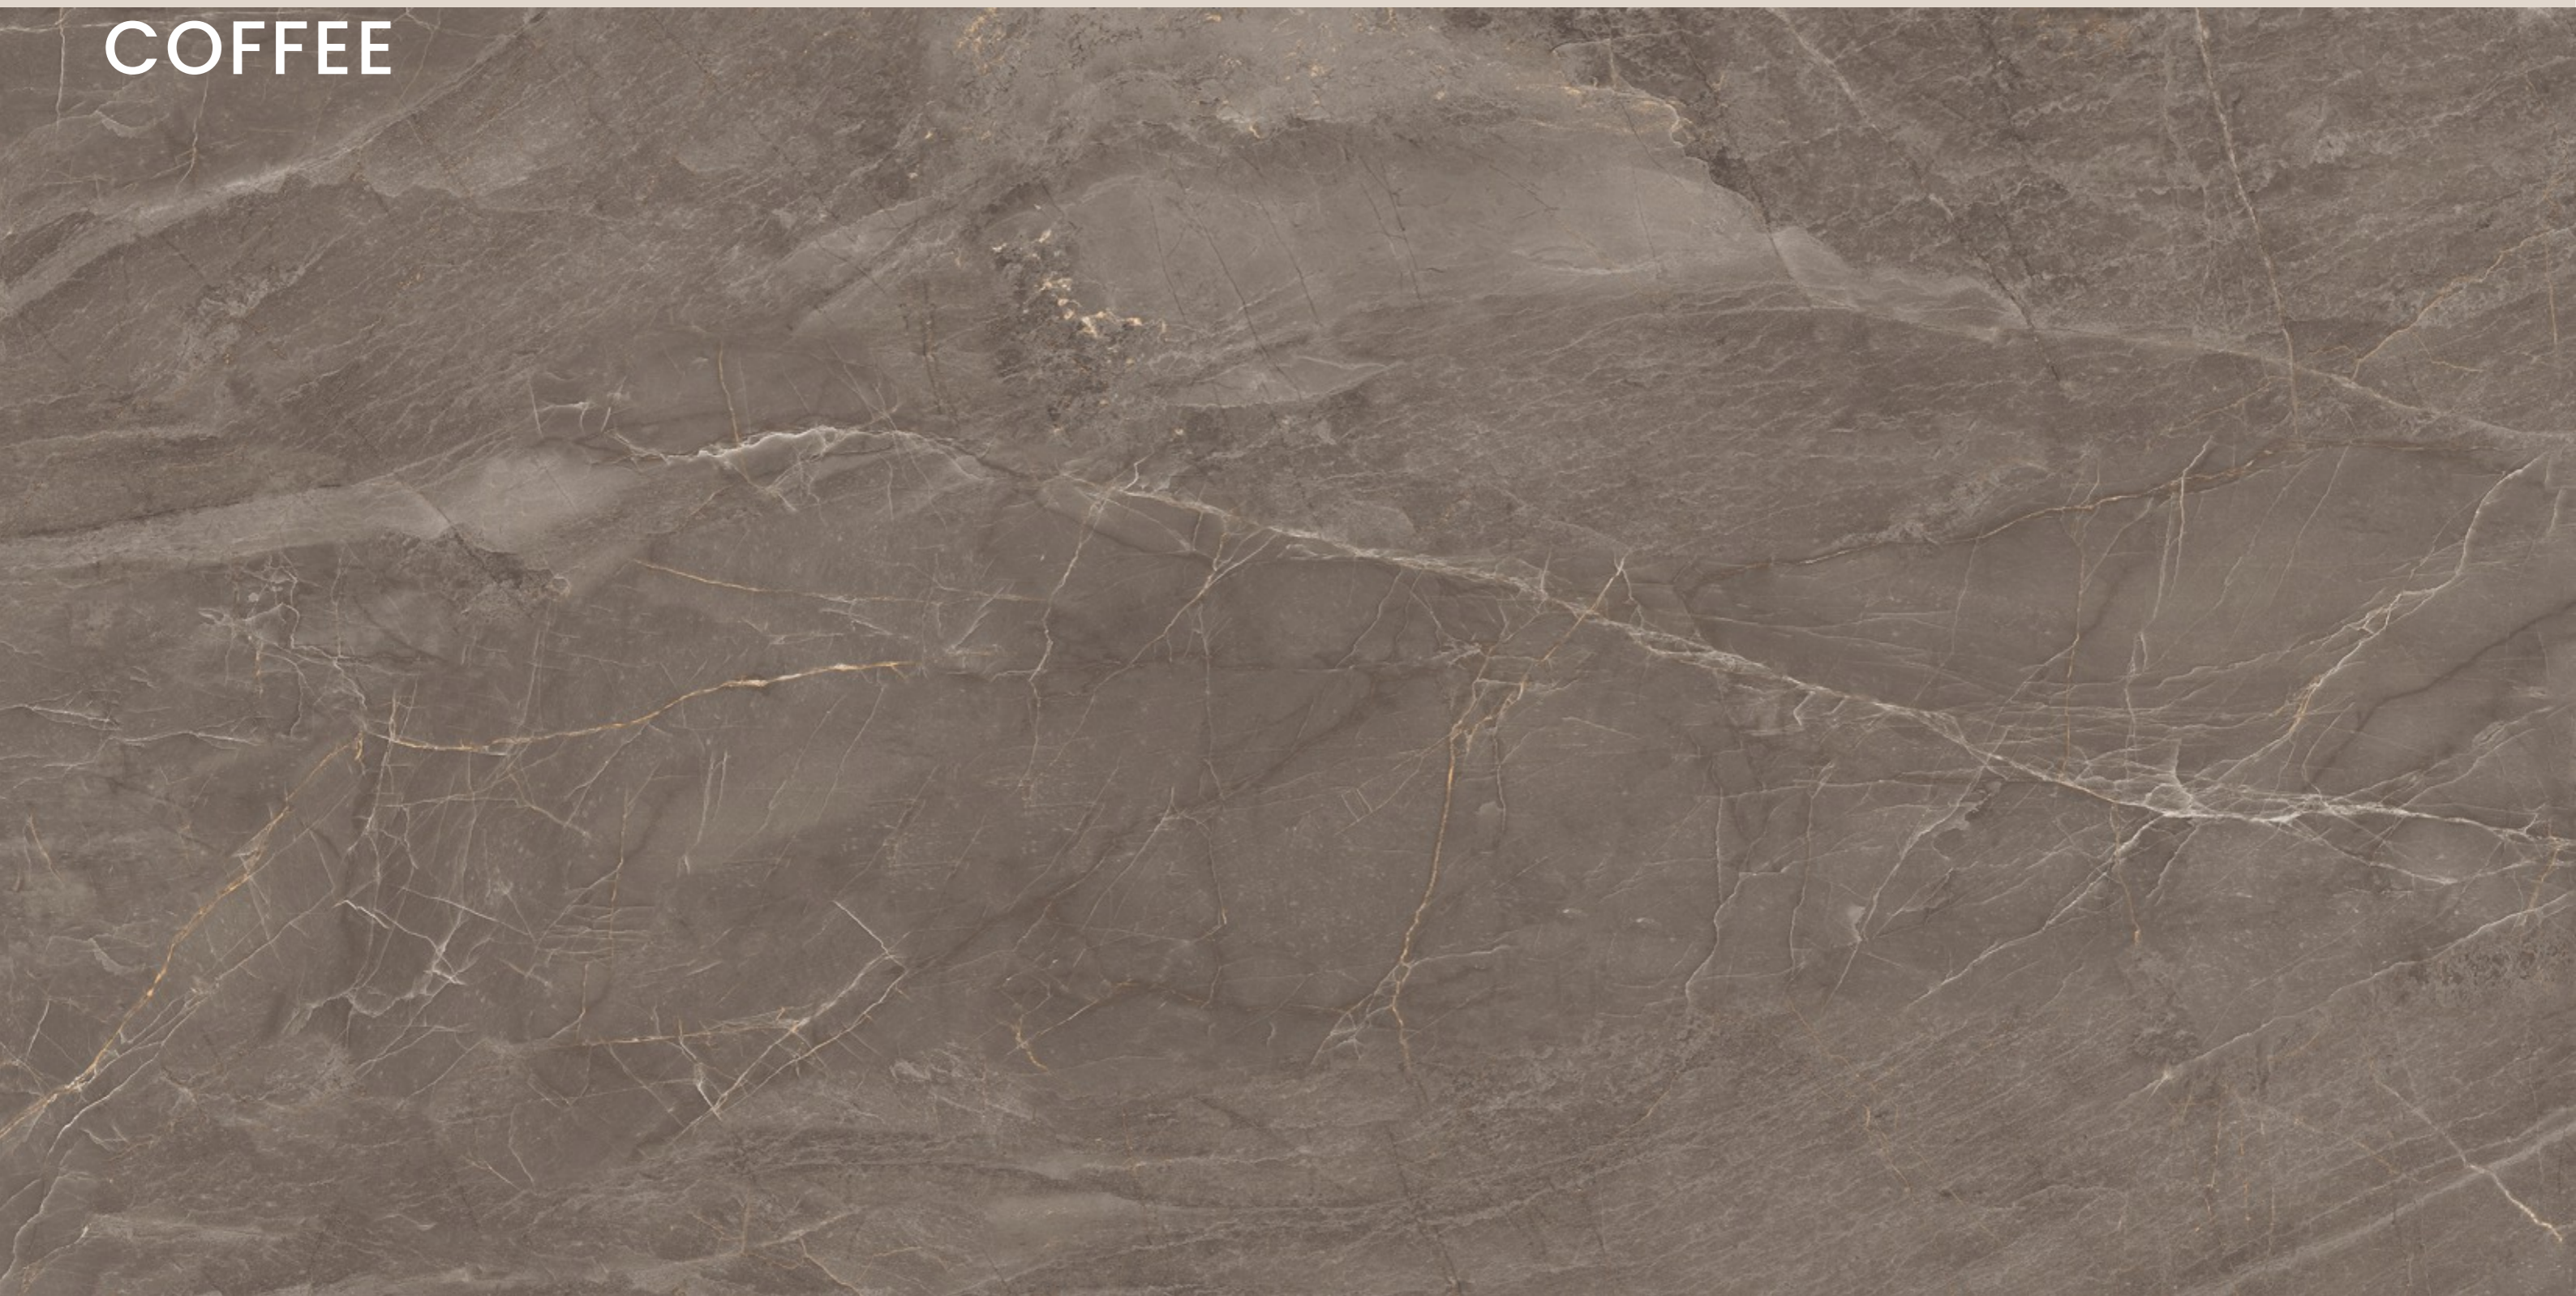

SIZE
600x
1200MM

Series
GLOSSY

Random
04

MARMO FUSION GREY

MADRID
COFFEE

MADRID COFFEE

SIZE
600x
1200MM

Series
GLOSSY