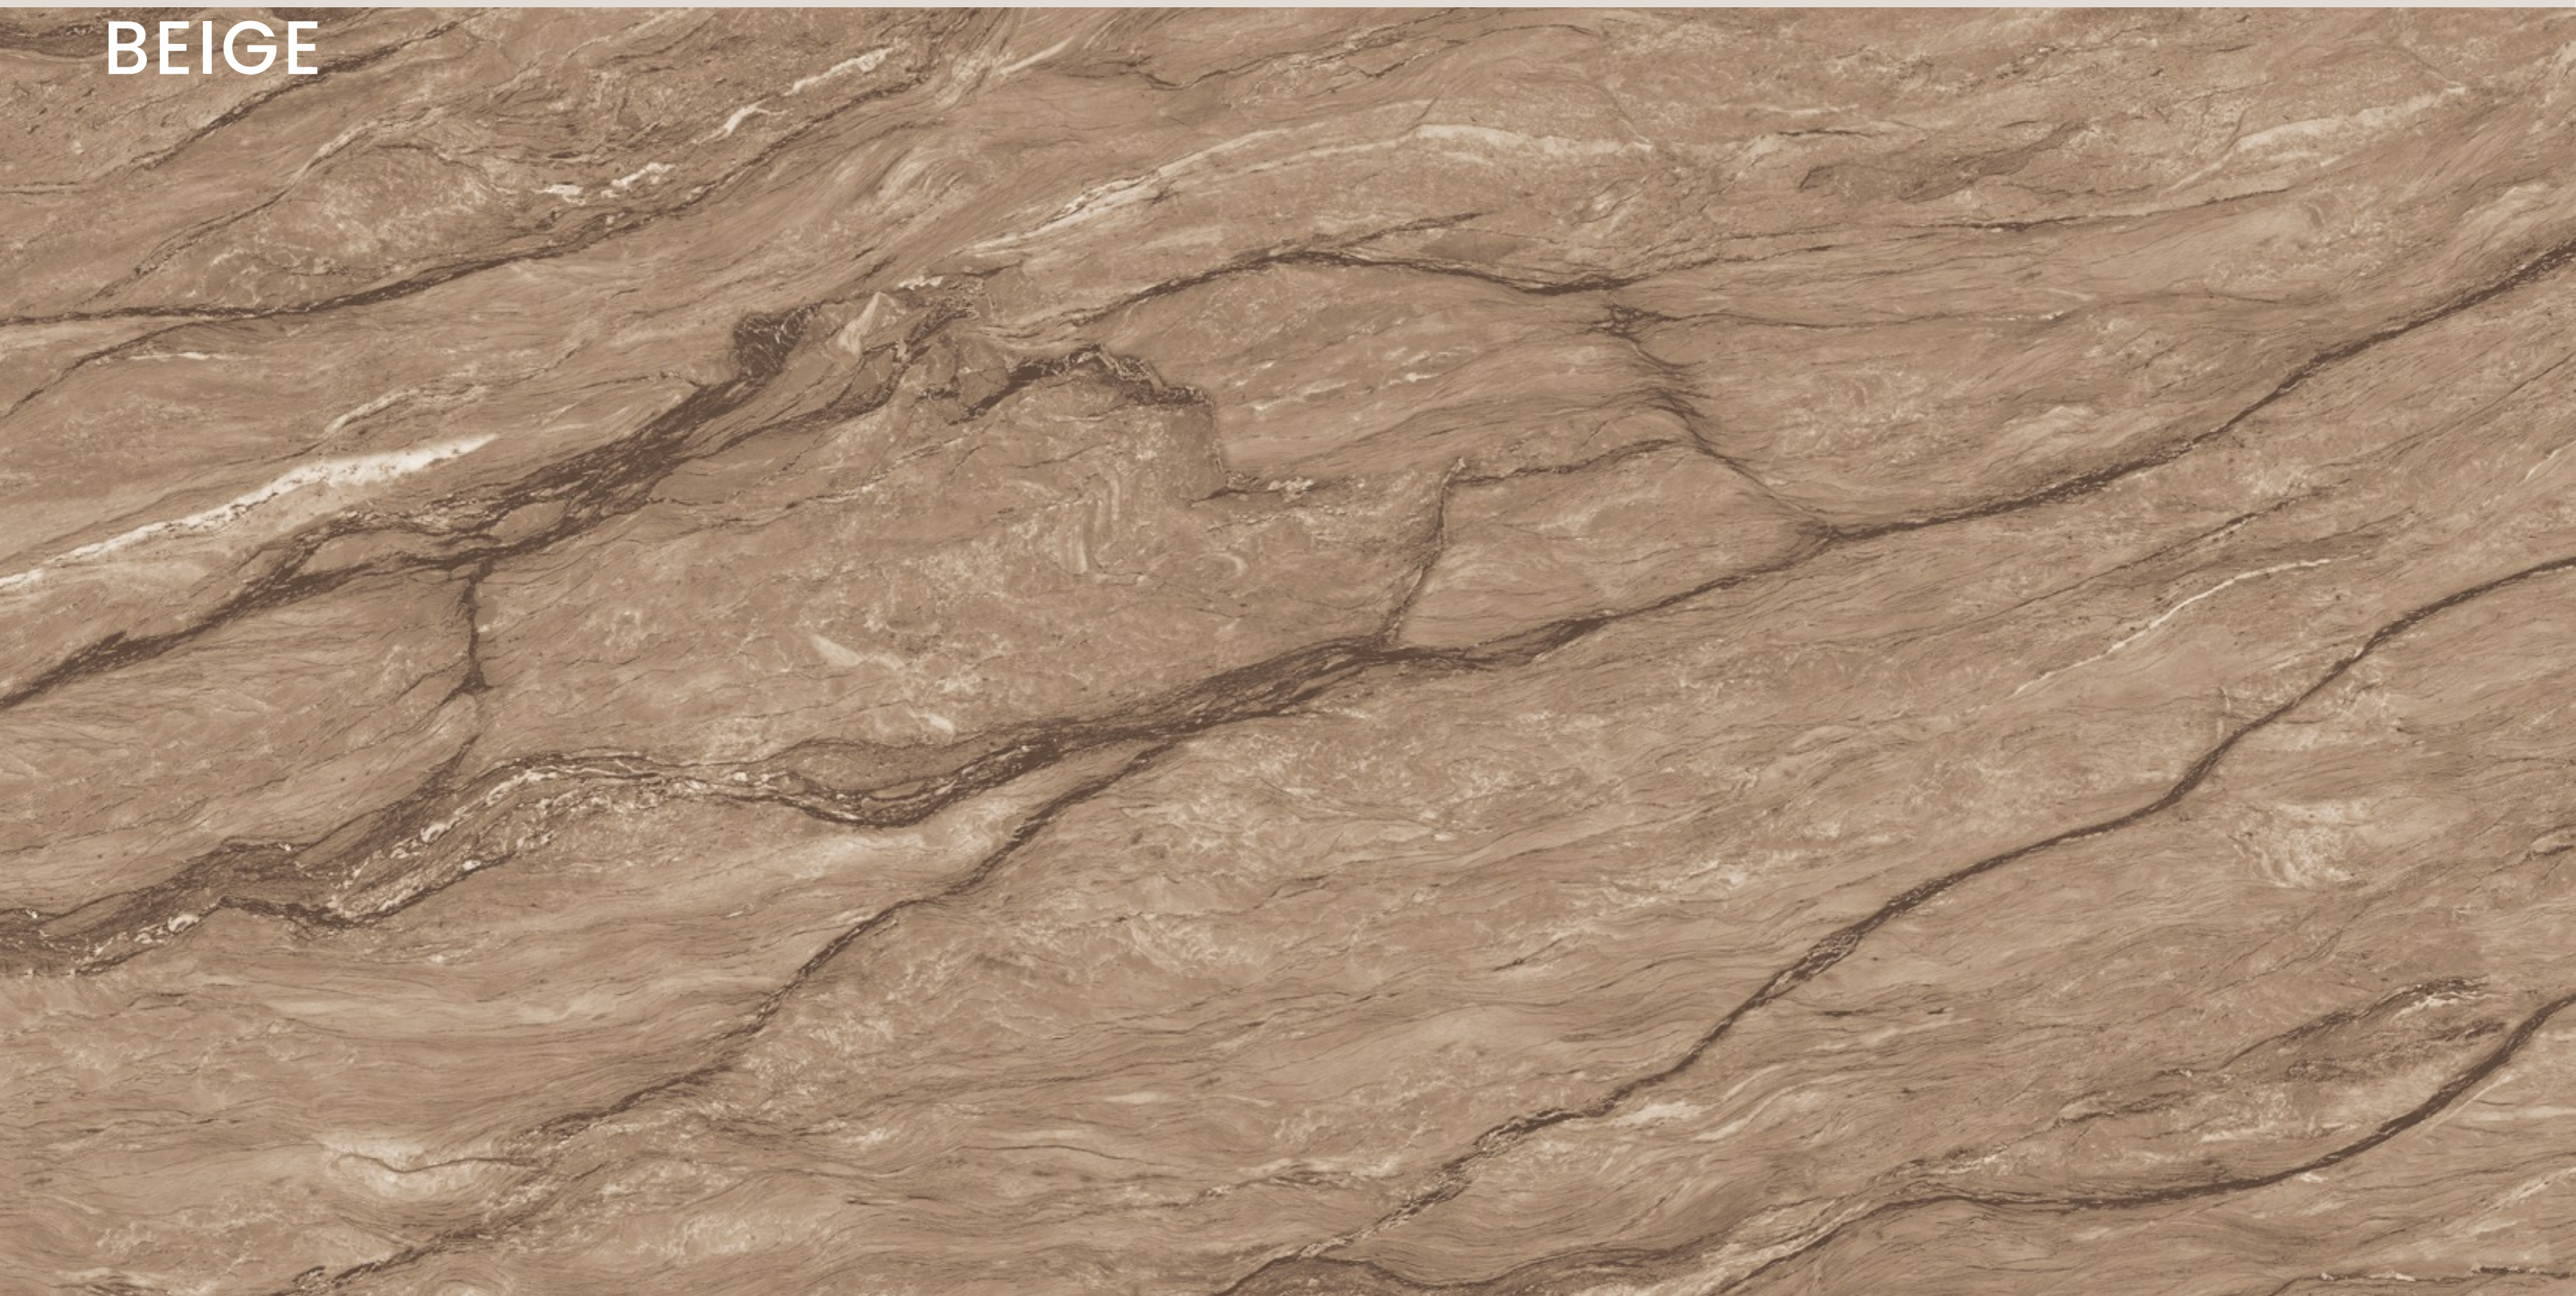

COZY SNOW WHITE

**CRIST
TEN**

CRIST TEN

SIZE
600x
1200MM

Series
GLOSSY

Random
05

CRIST TEN

DORLIN
BEIGE