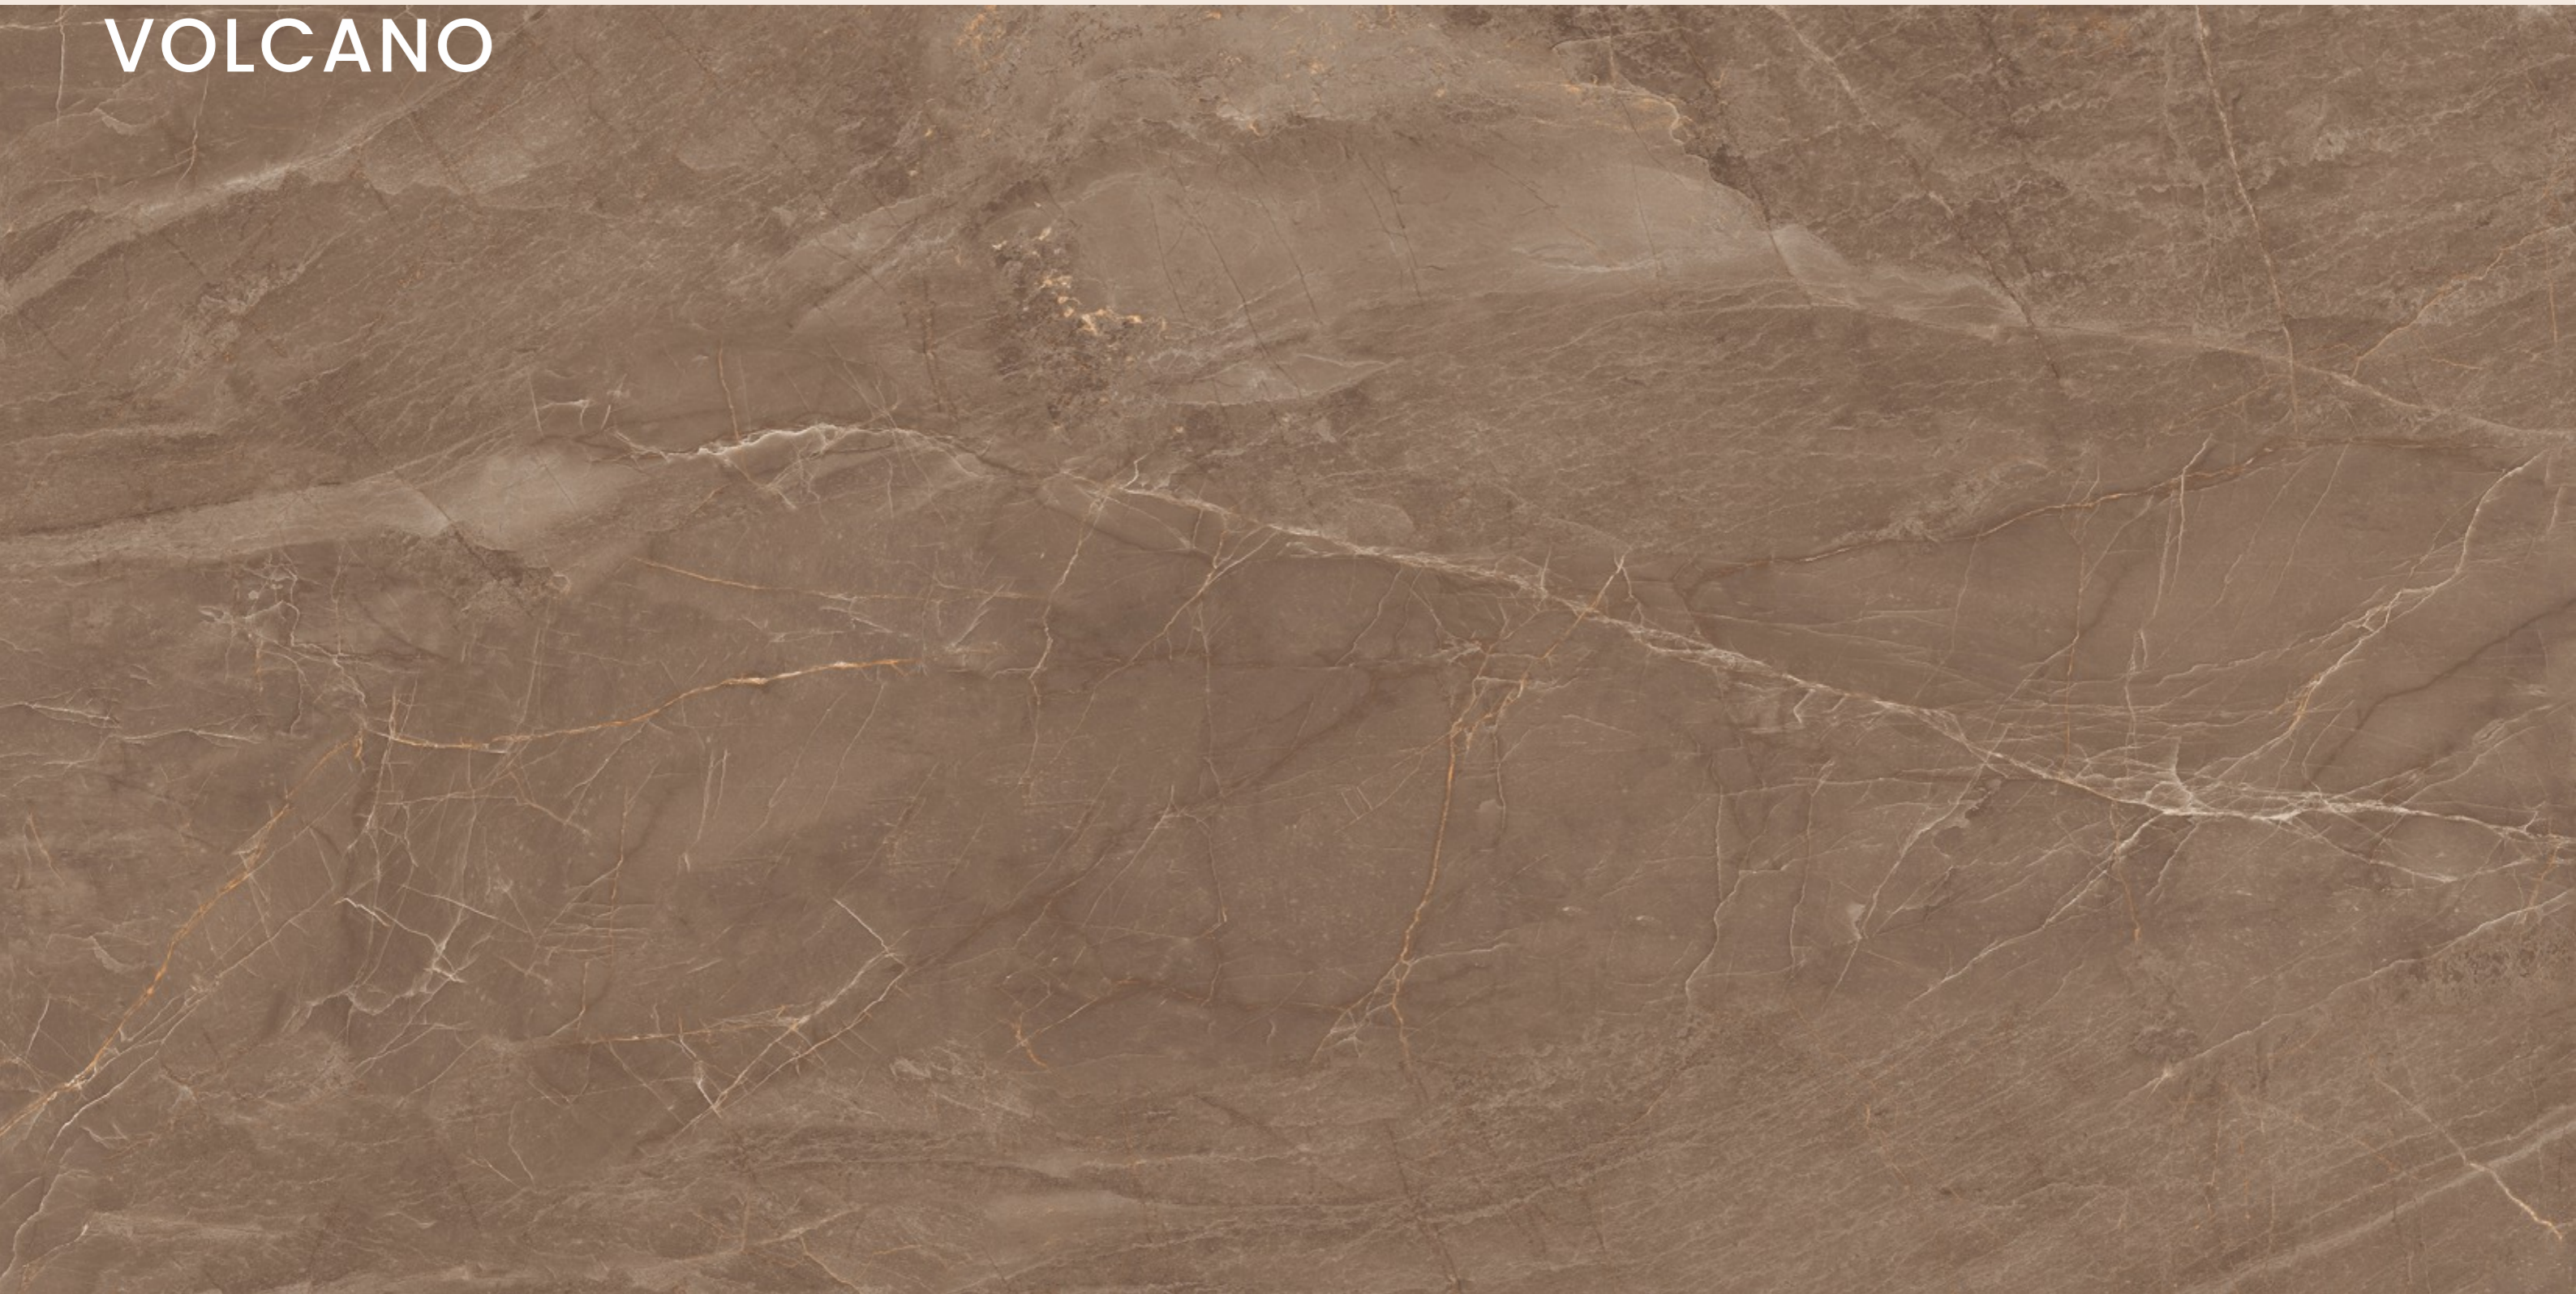

SIZE
600x
1200MM

Series
GLOSSY

Random
04

MADRID GREIGE

MADRID
VOLCANO

MADRID VOLCANO

SIZE
600x
1200MM

Series
GLOSSY