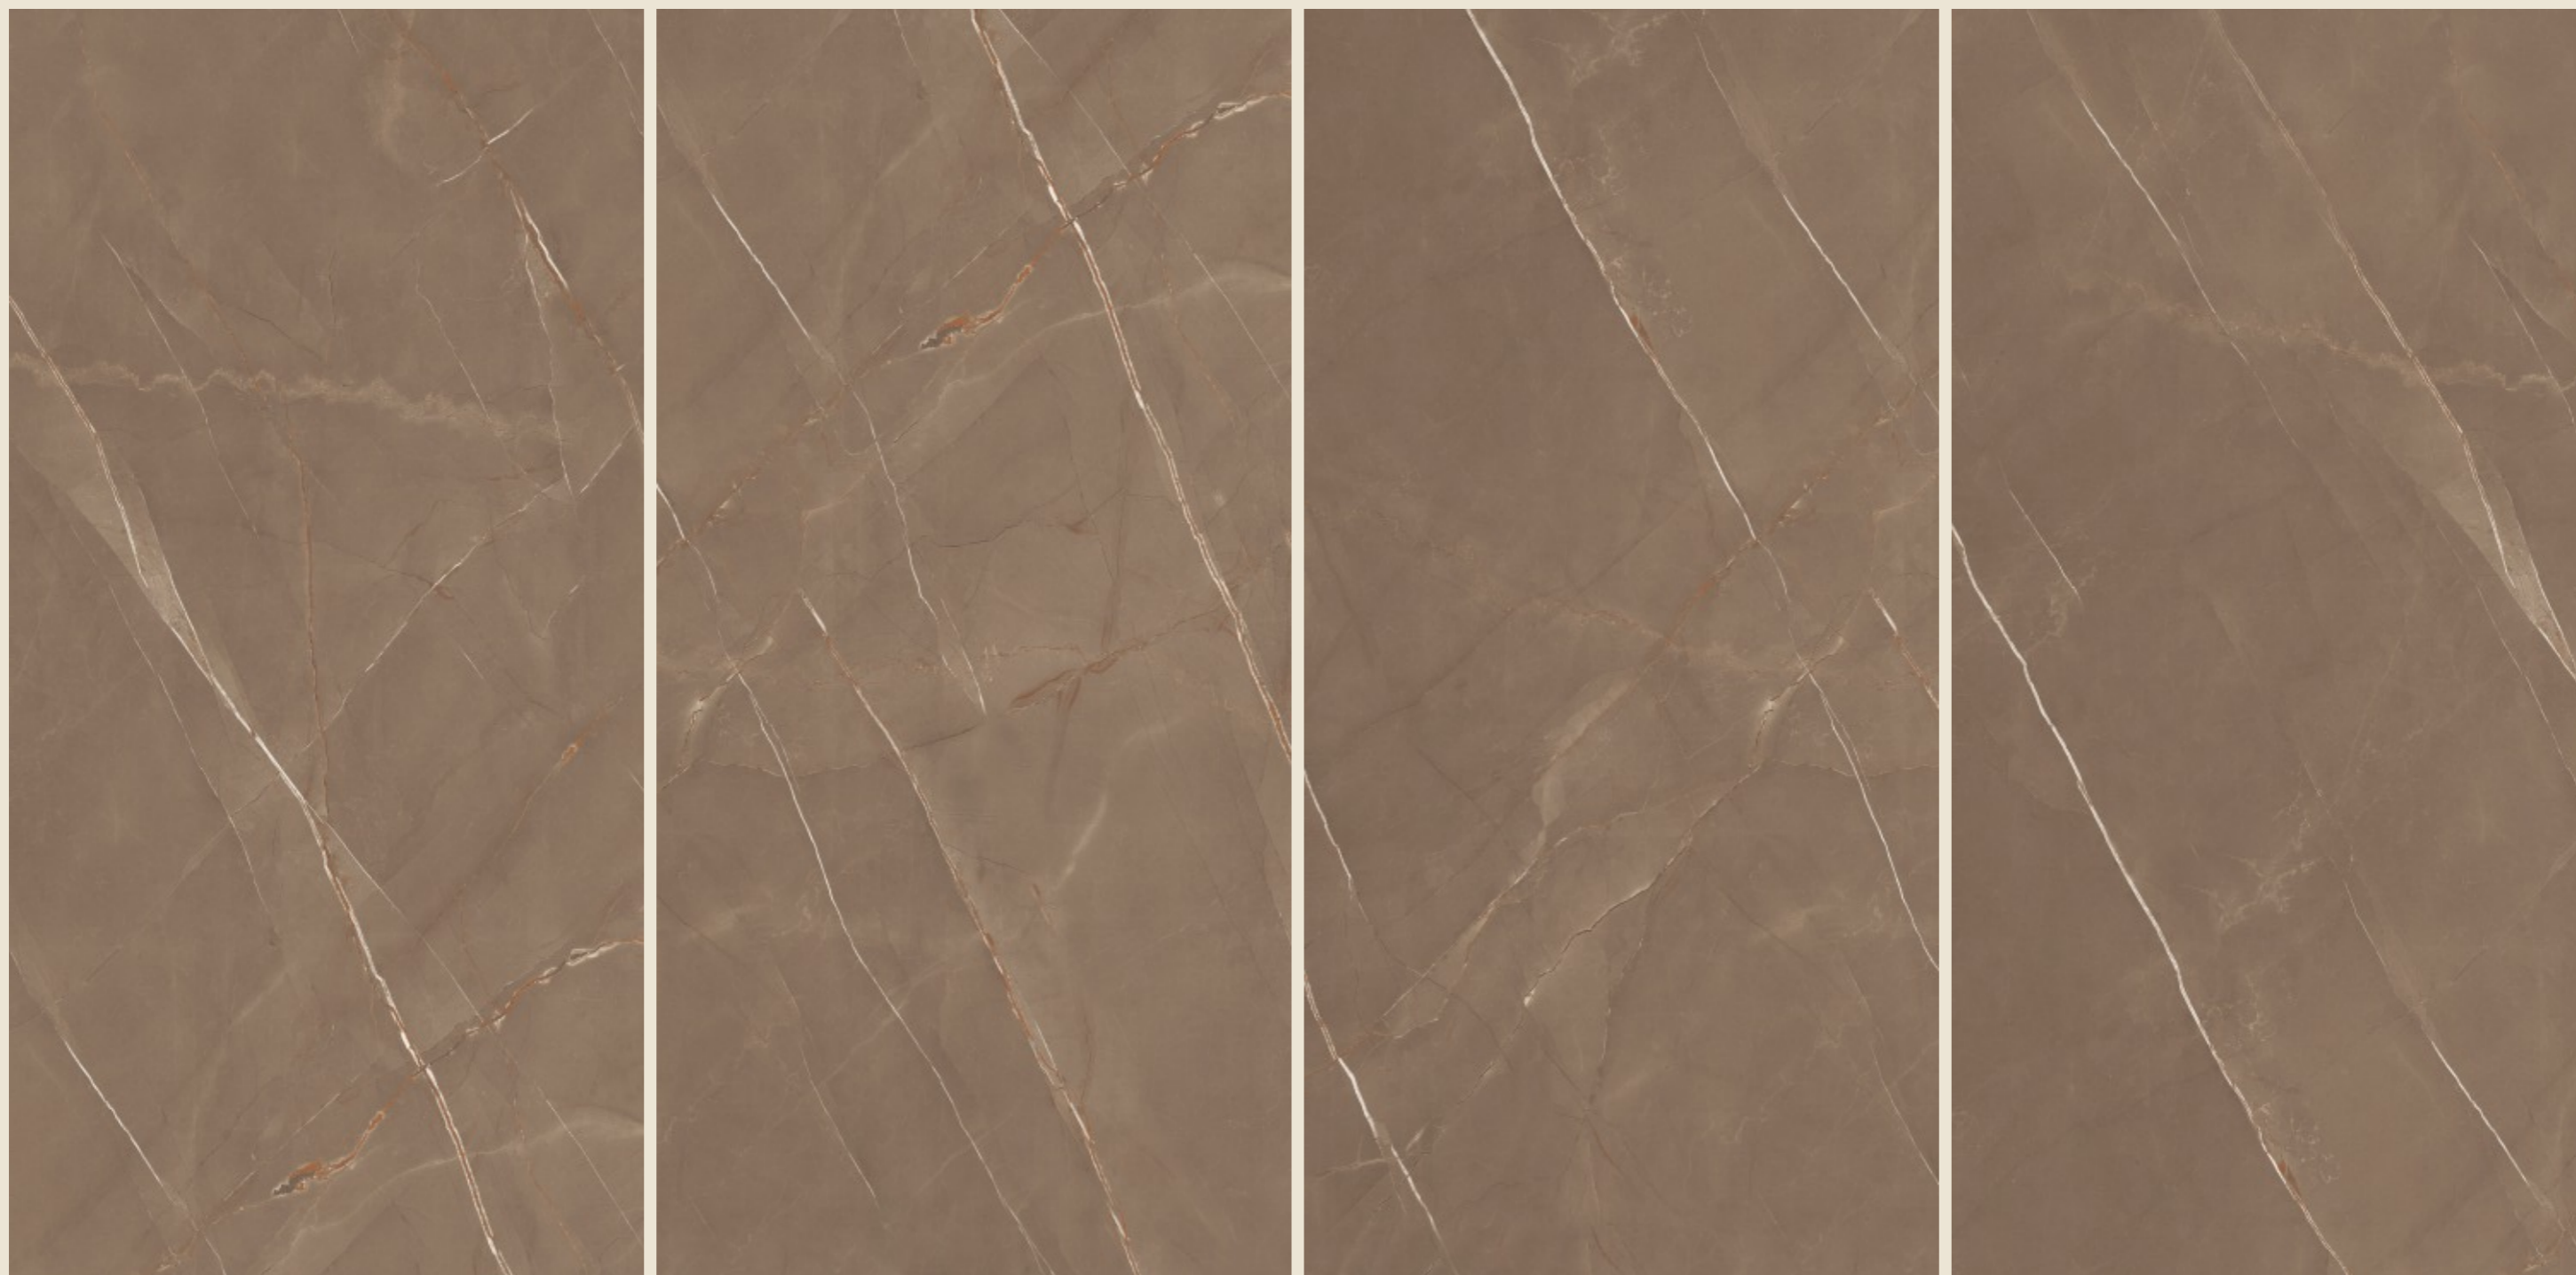

ARMANI LORIAL CAFÉ

SIZE
600x
1200MM

Series
GLOSSY

Random
04