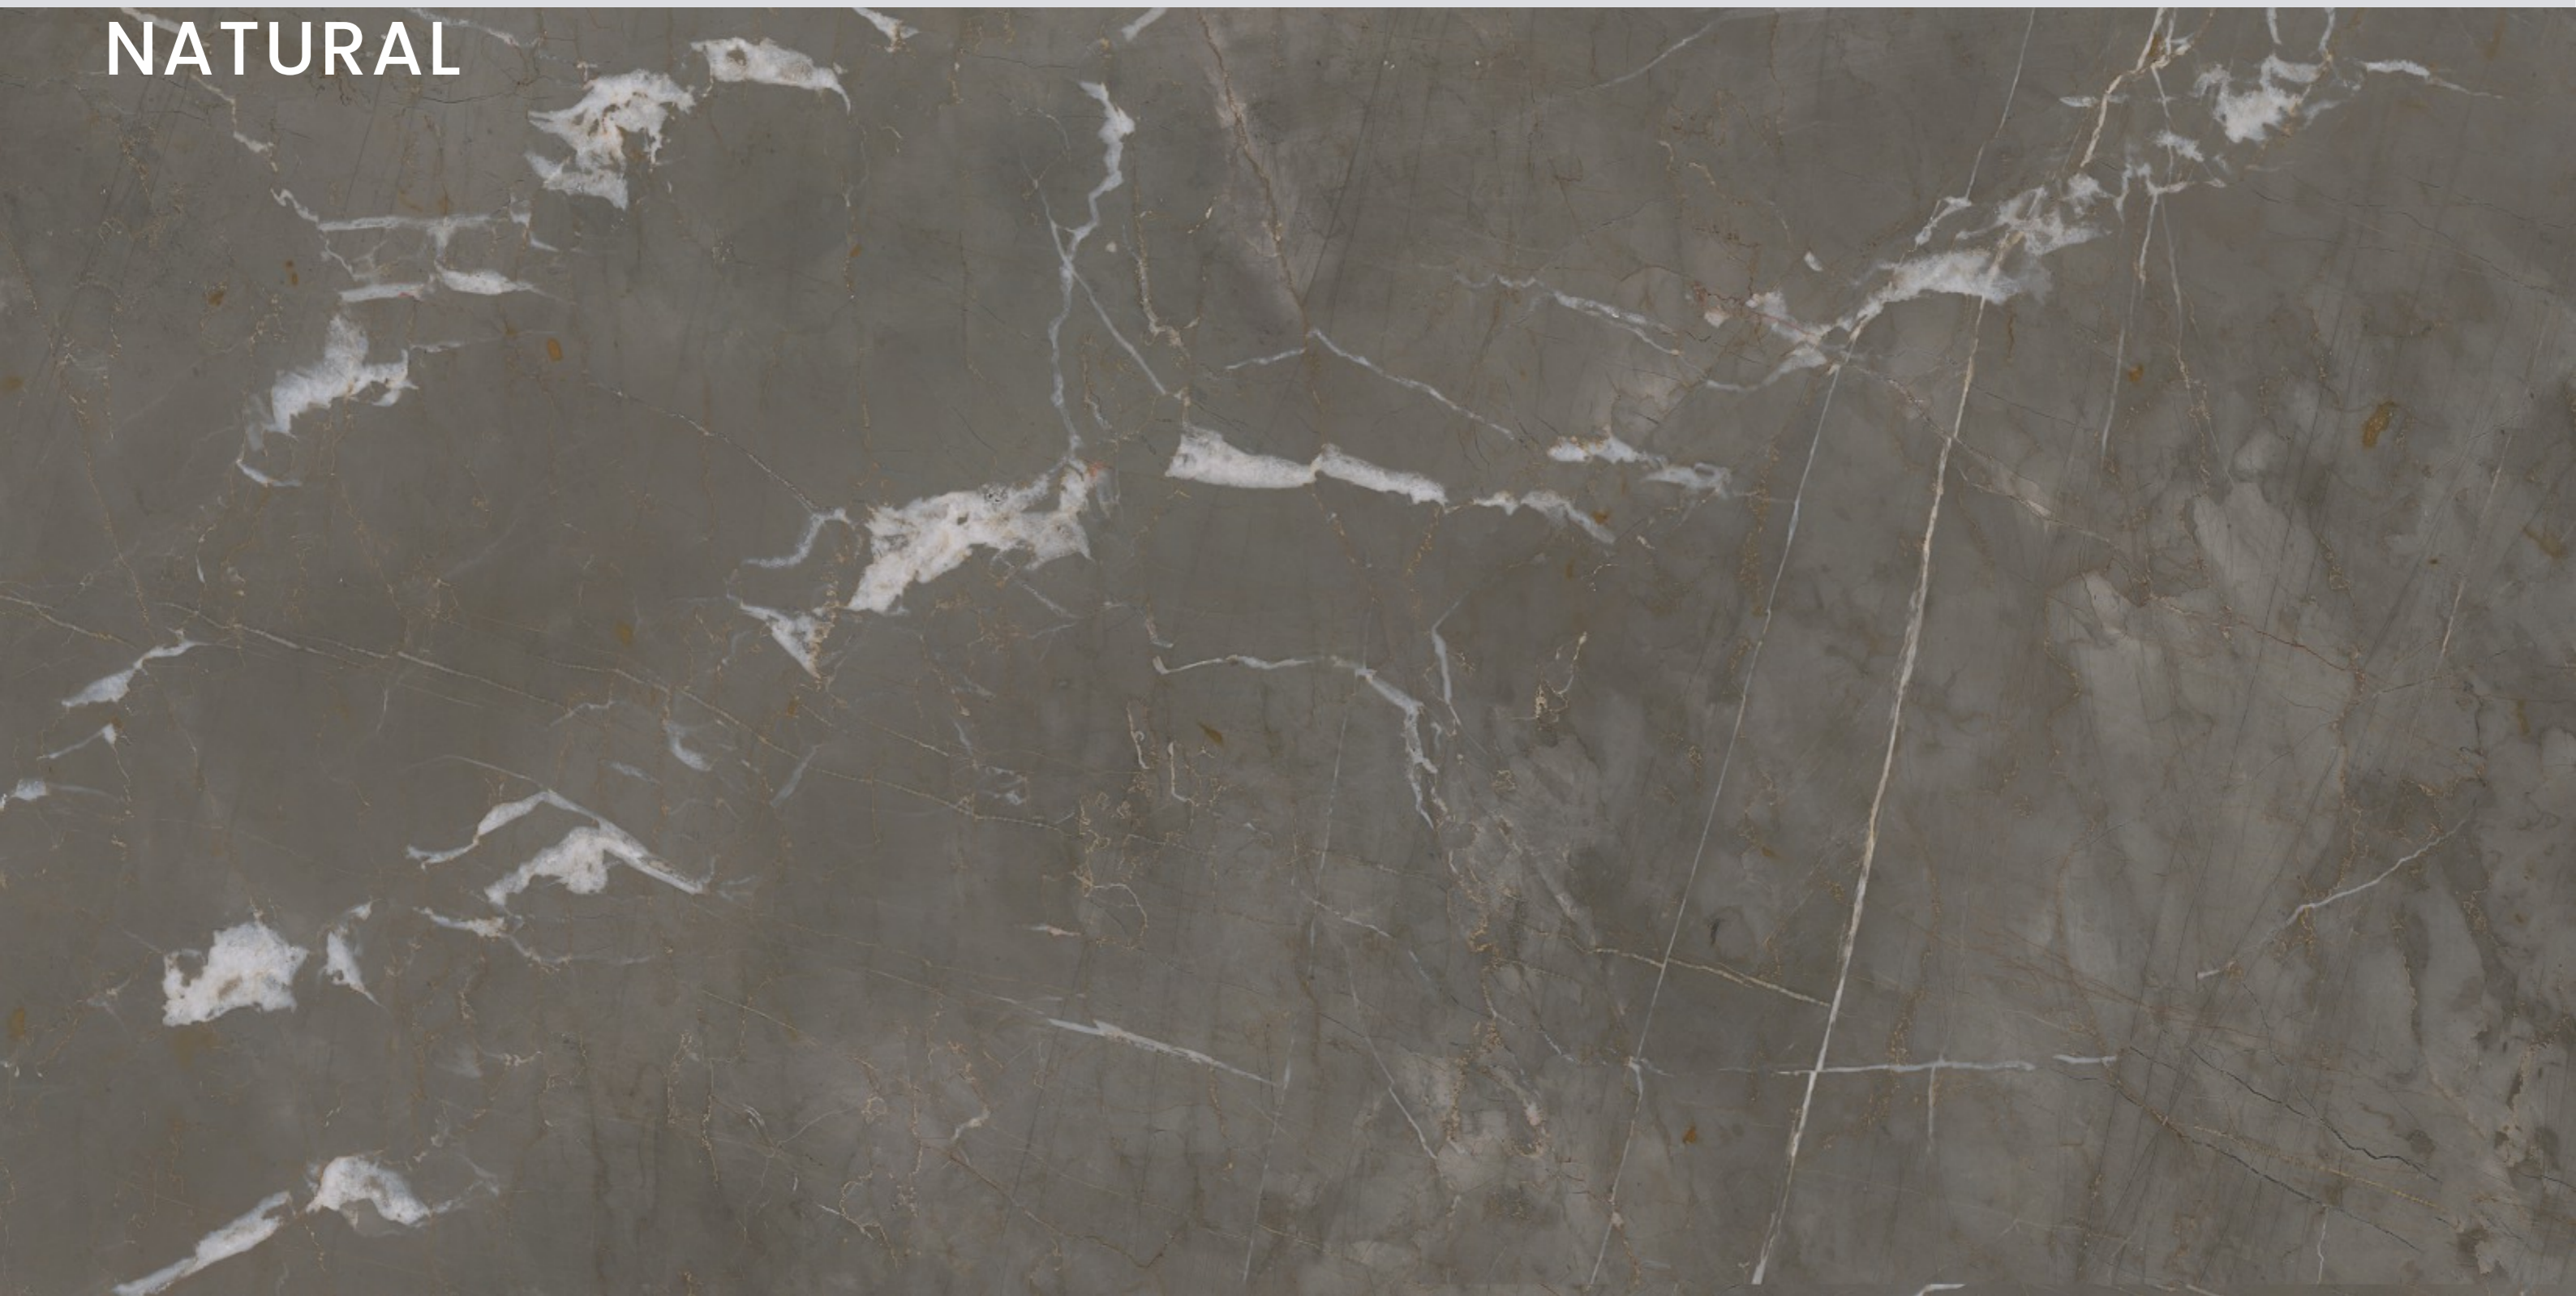

# ICONIC GOLD

SIZE  
600x  
1200MM

Series  
GLOSSY

Random  
03

ICONIC GOLD

**ICONIC**  
**NATURAL**