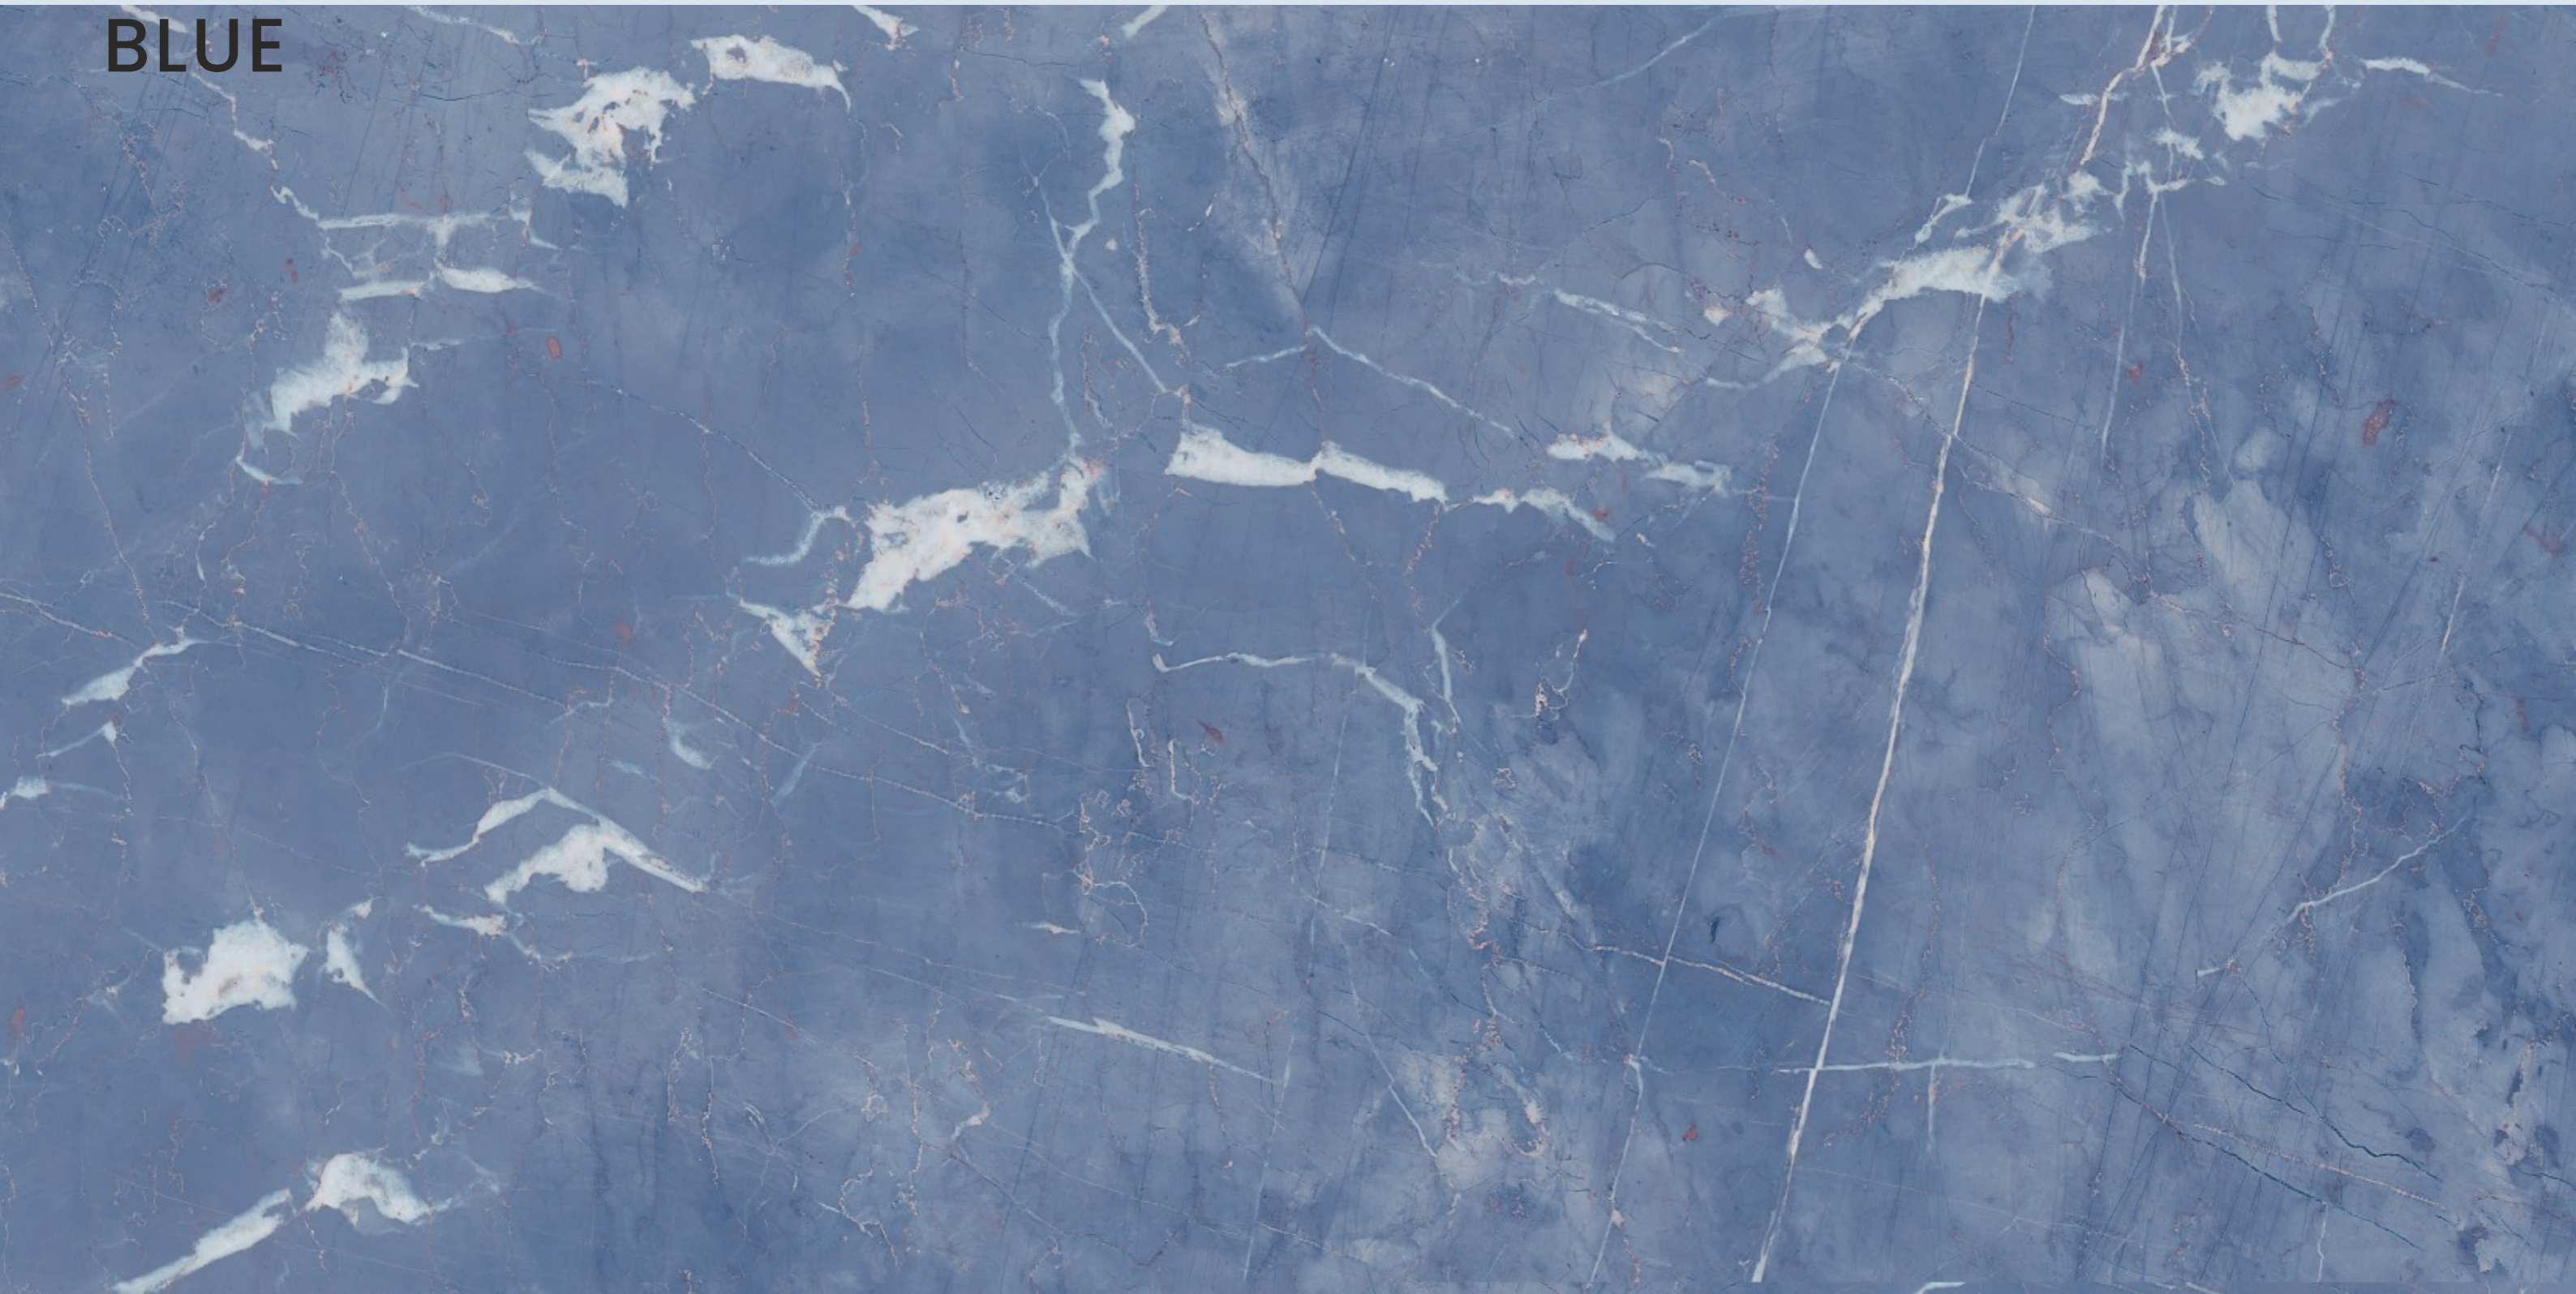

# ICONIC BEIGE

SIZE  
600x  
1200MM

Series  
GLOSSY

Random  
03

**ICONIC  
BLUE**