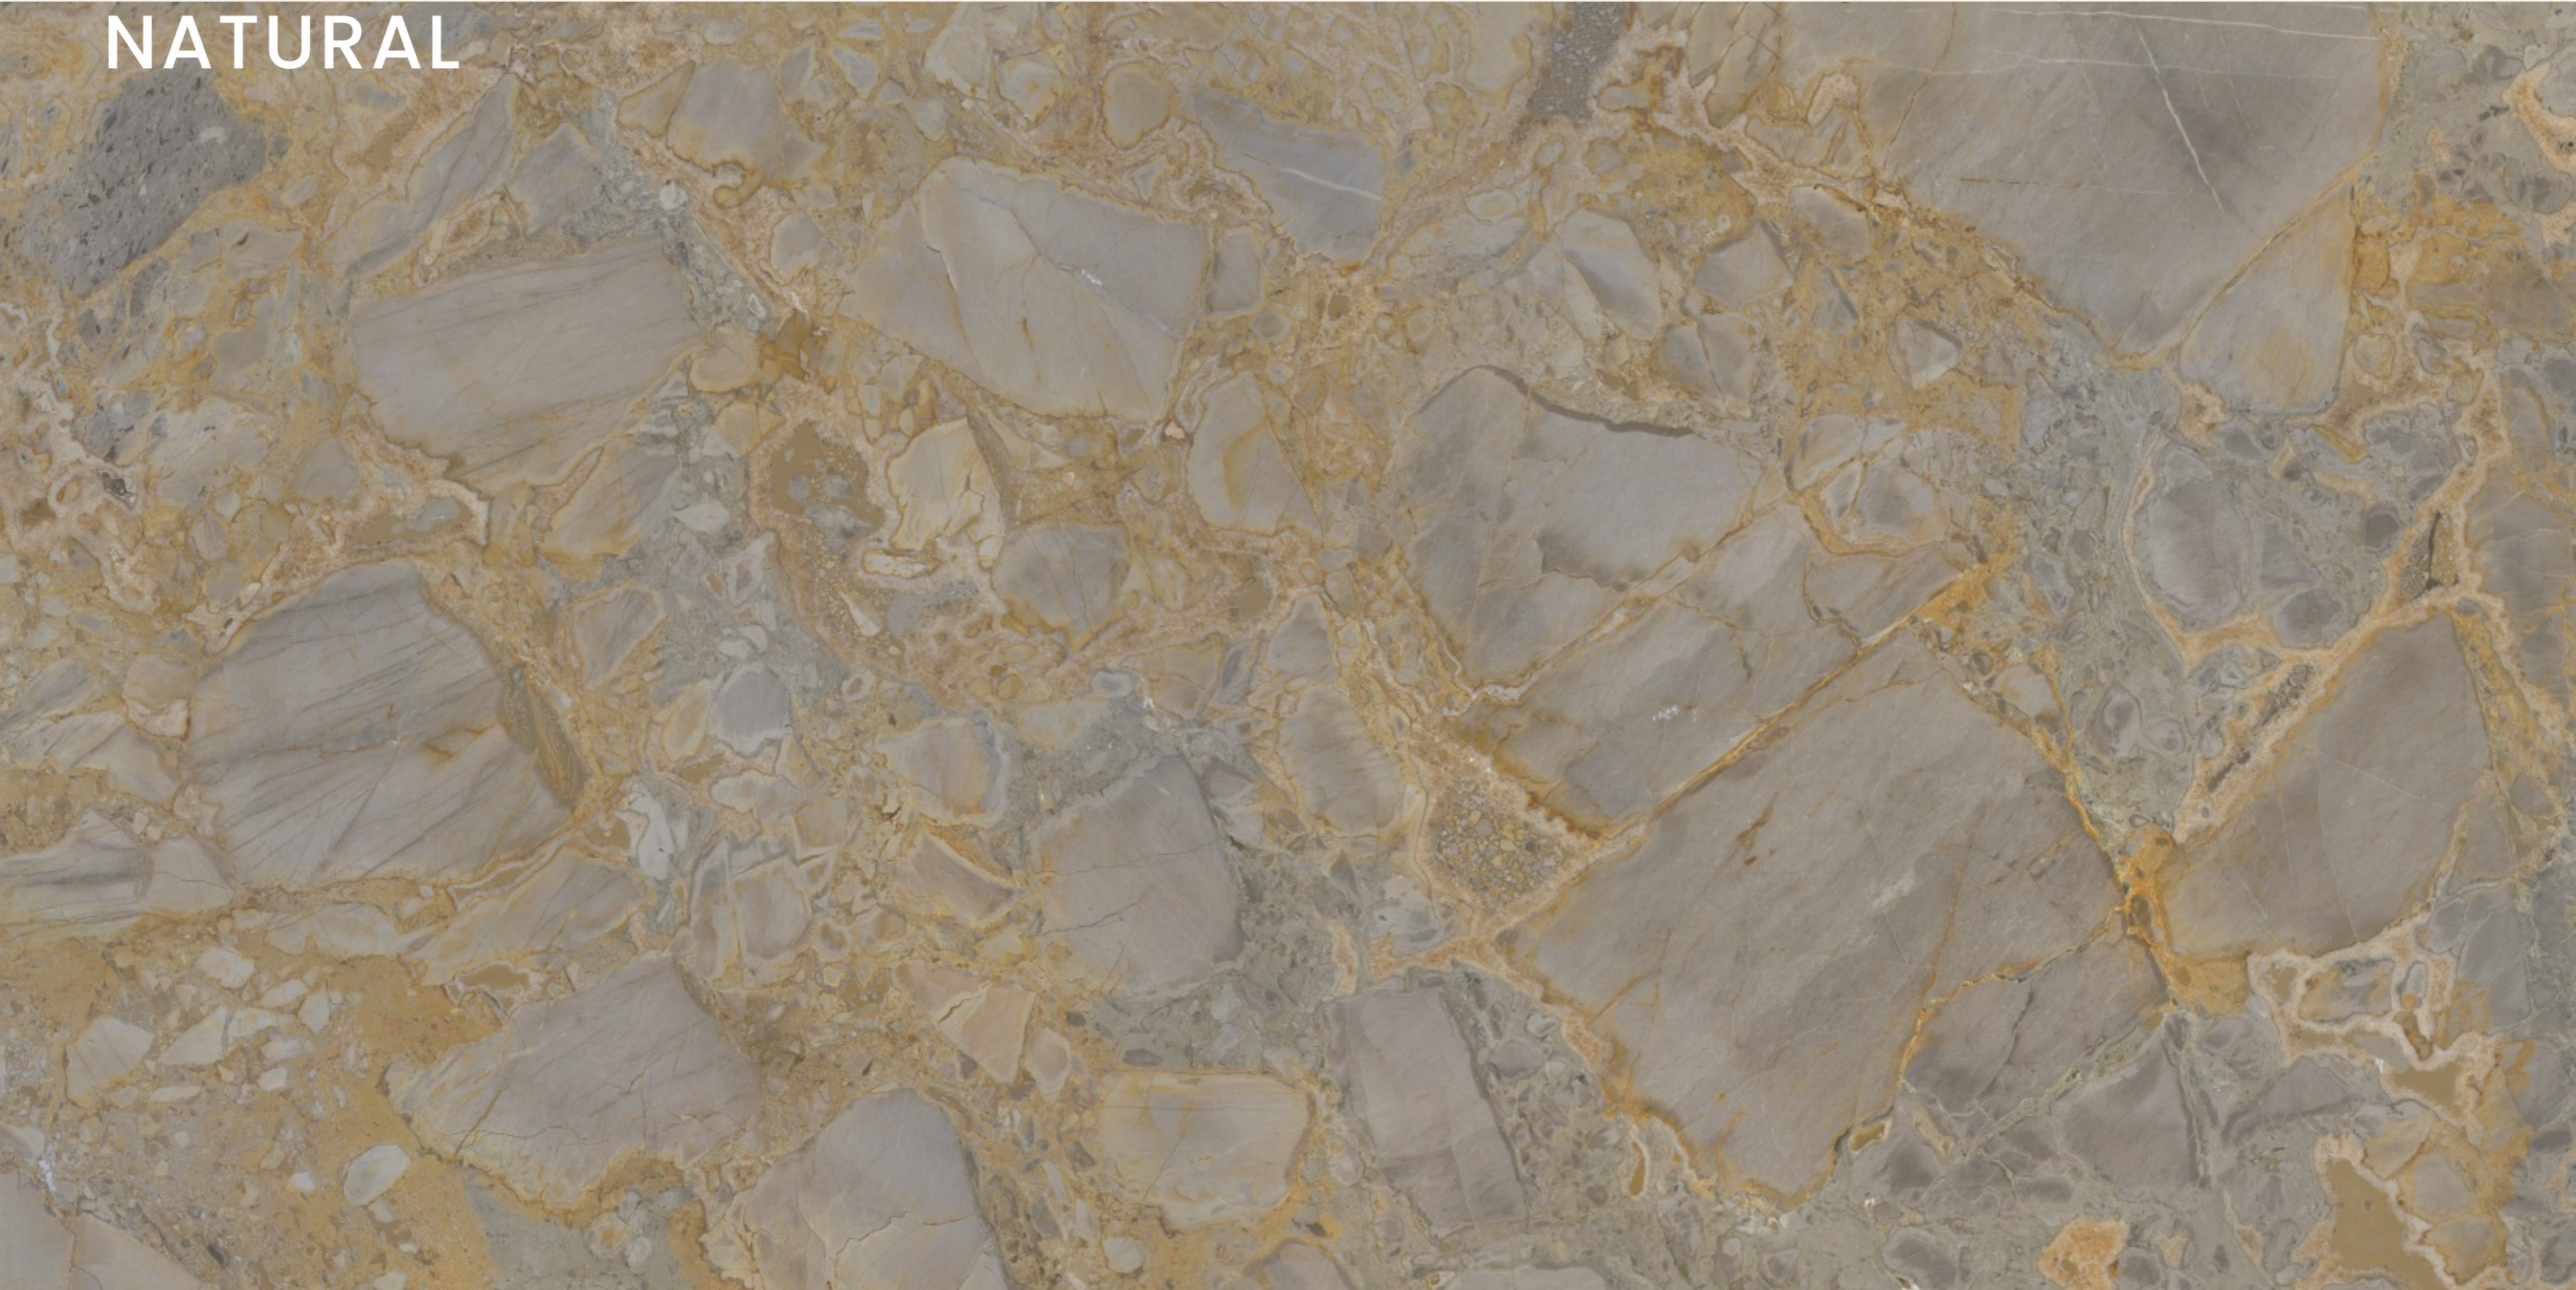

# GLORIOUS WHITE

SIZE  
600x  
1200MM

Series  
GLOSSY

Random  
05

GLORIOUS WHITE

**GRANITILLO**  
**NATURAL**