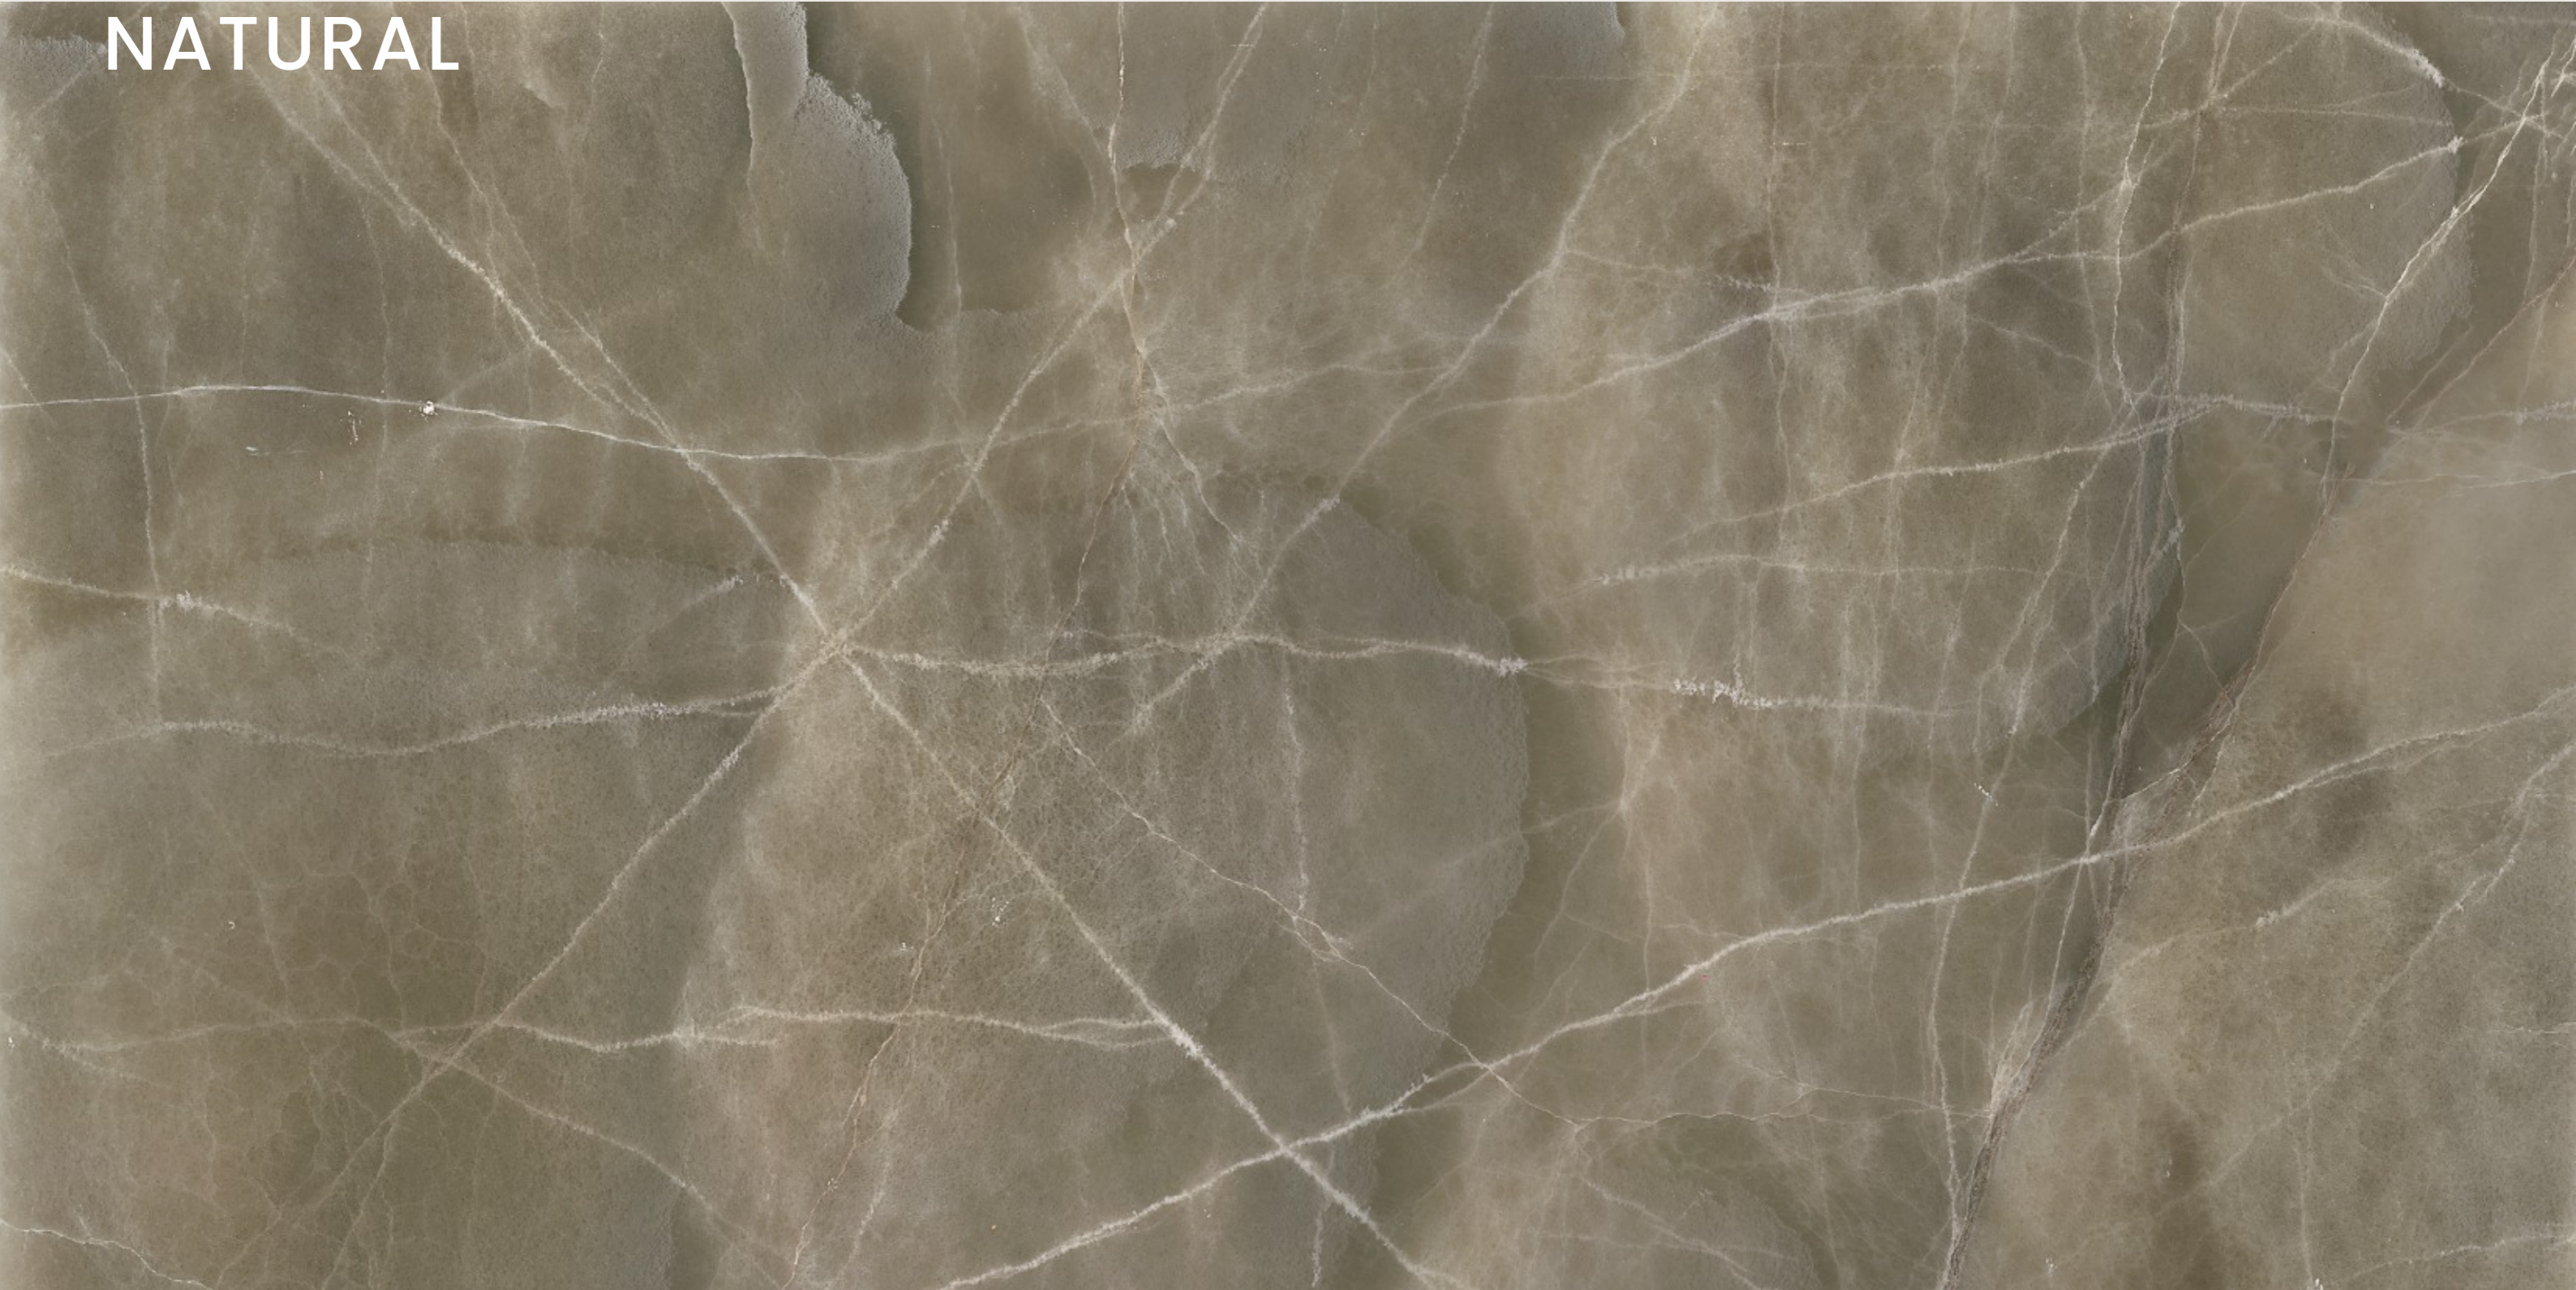

# GRAZIA IVORY

SIZE  
600x  
1200MM

Series  
GLOSSY

Random  
05

**GRAZIA**  
**NATURAL**