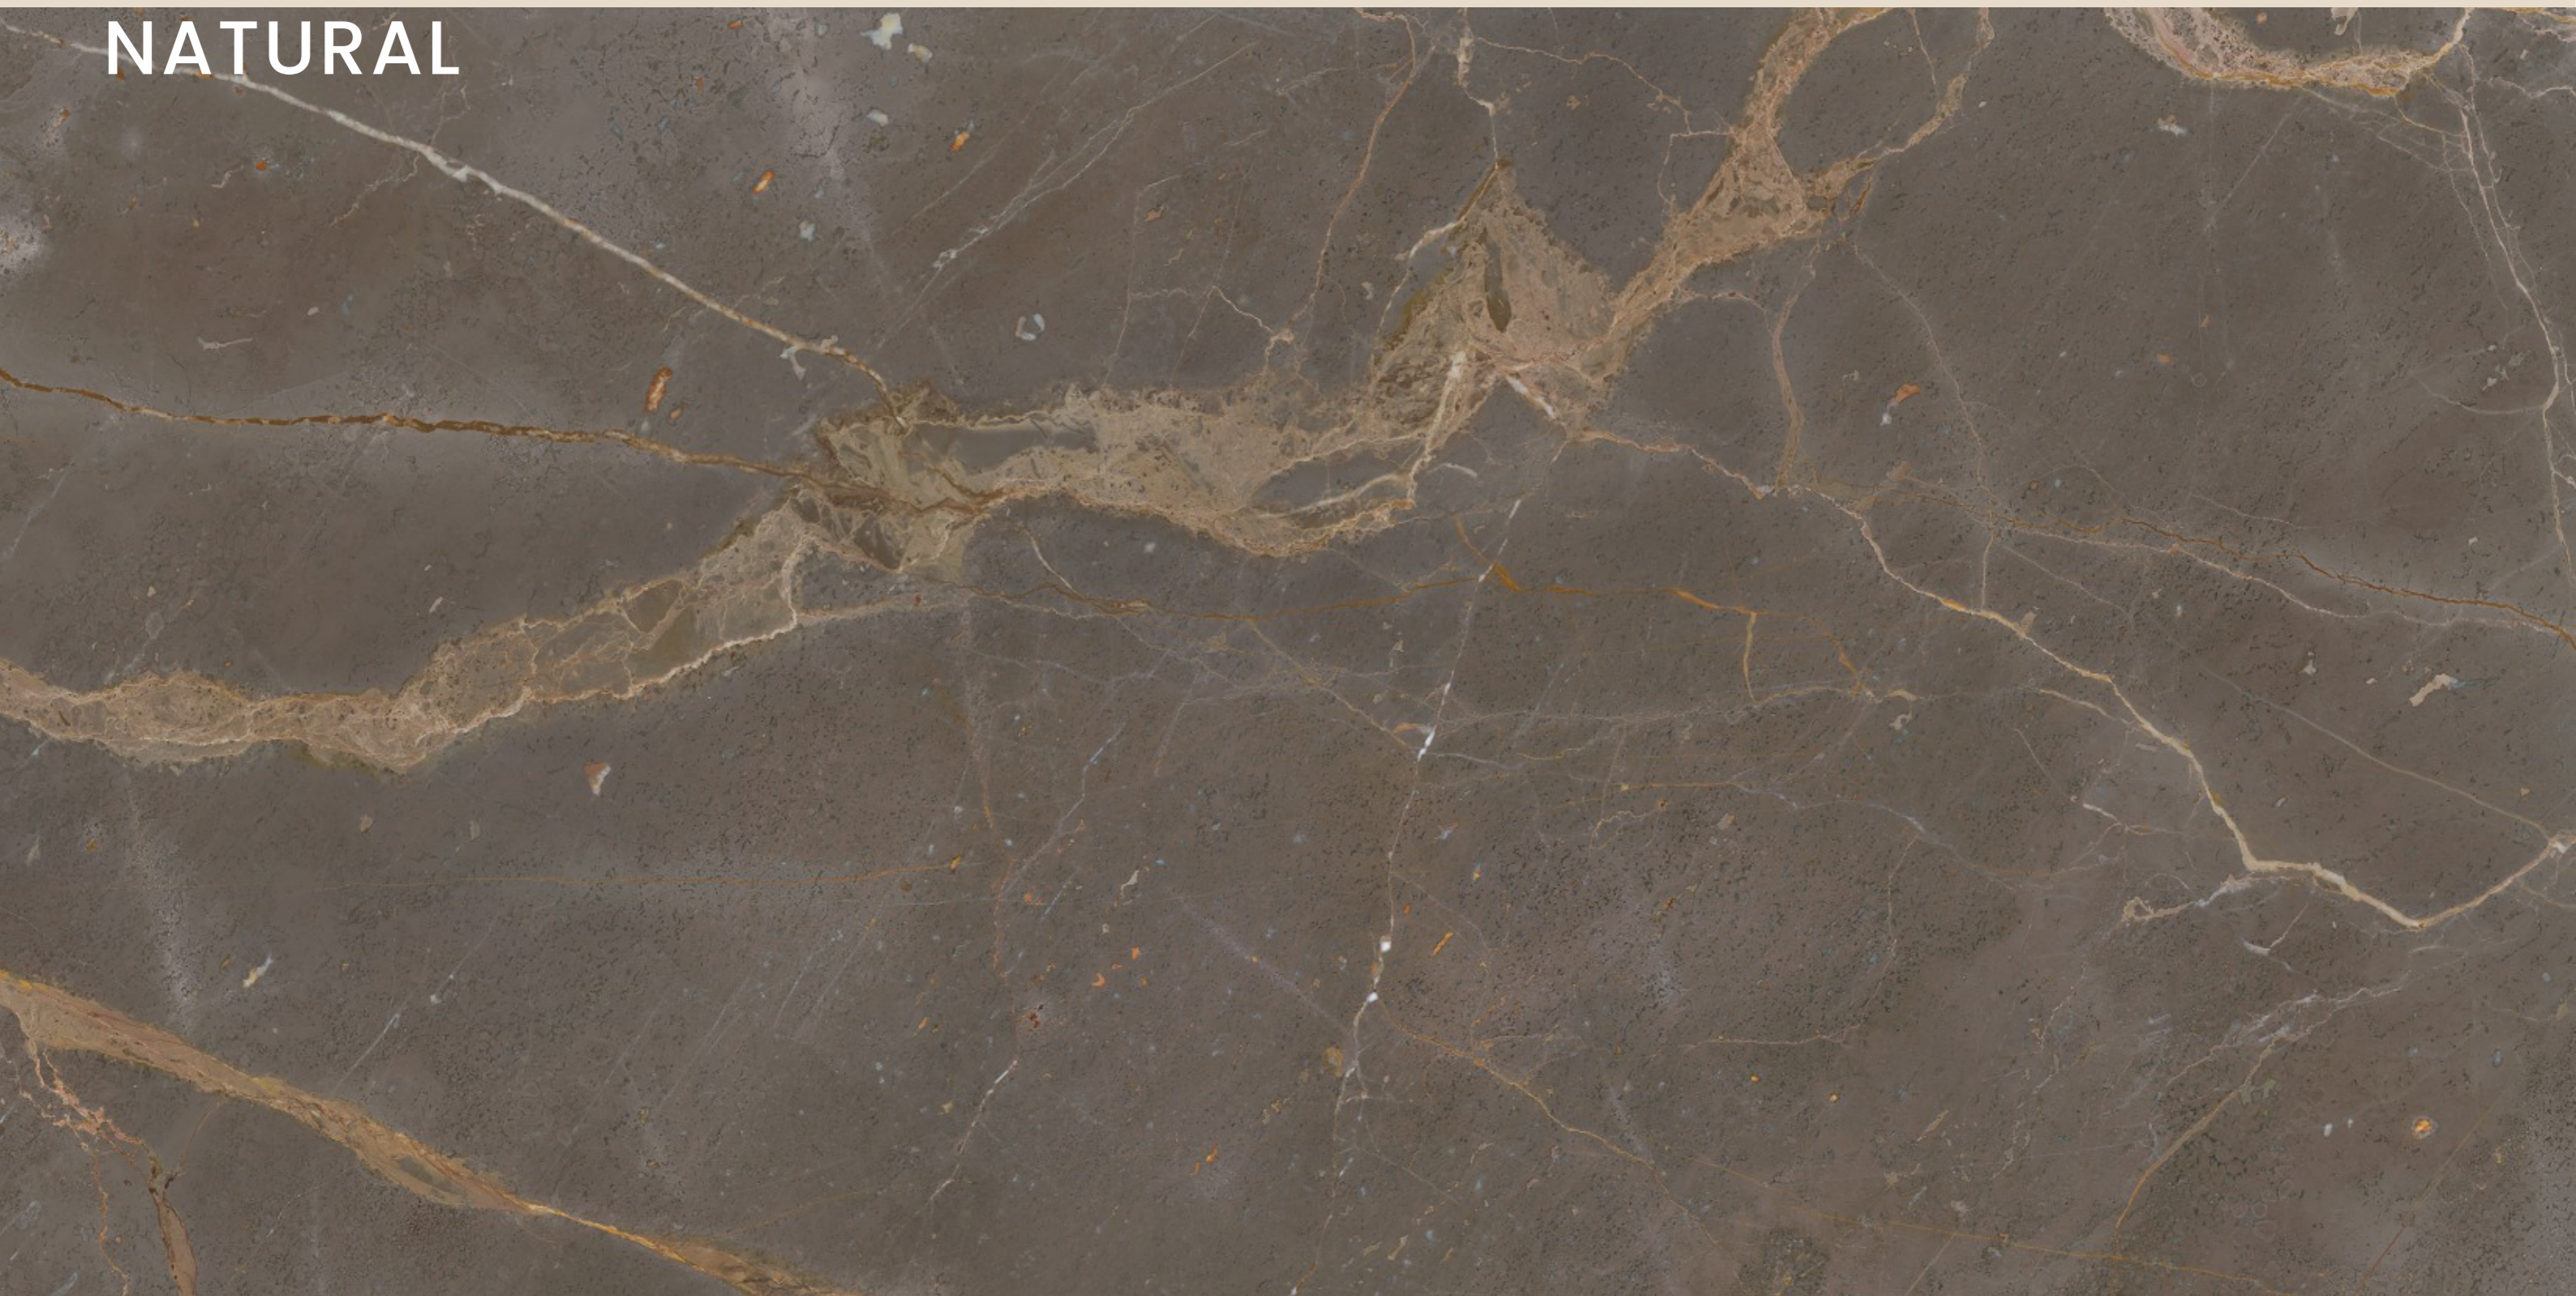

# MINGELO BLUE

SIZE  
600x  
1200MM

Series  
GLOSSY

Random  
04

**MINGELO**  
**NATURAL**