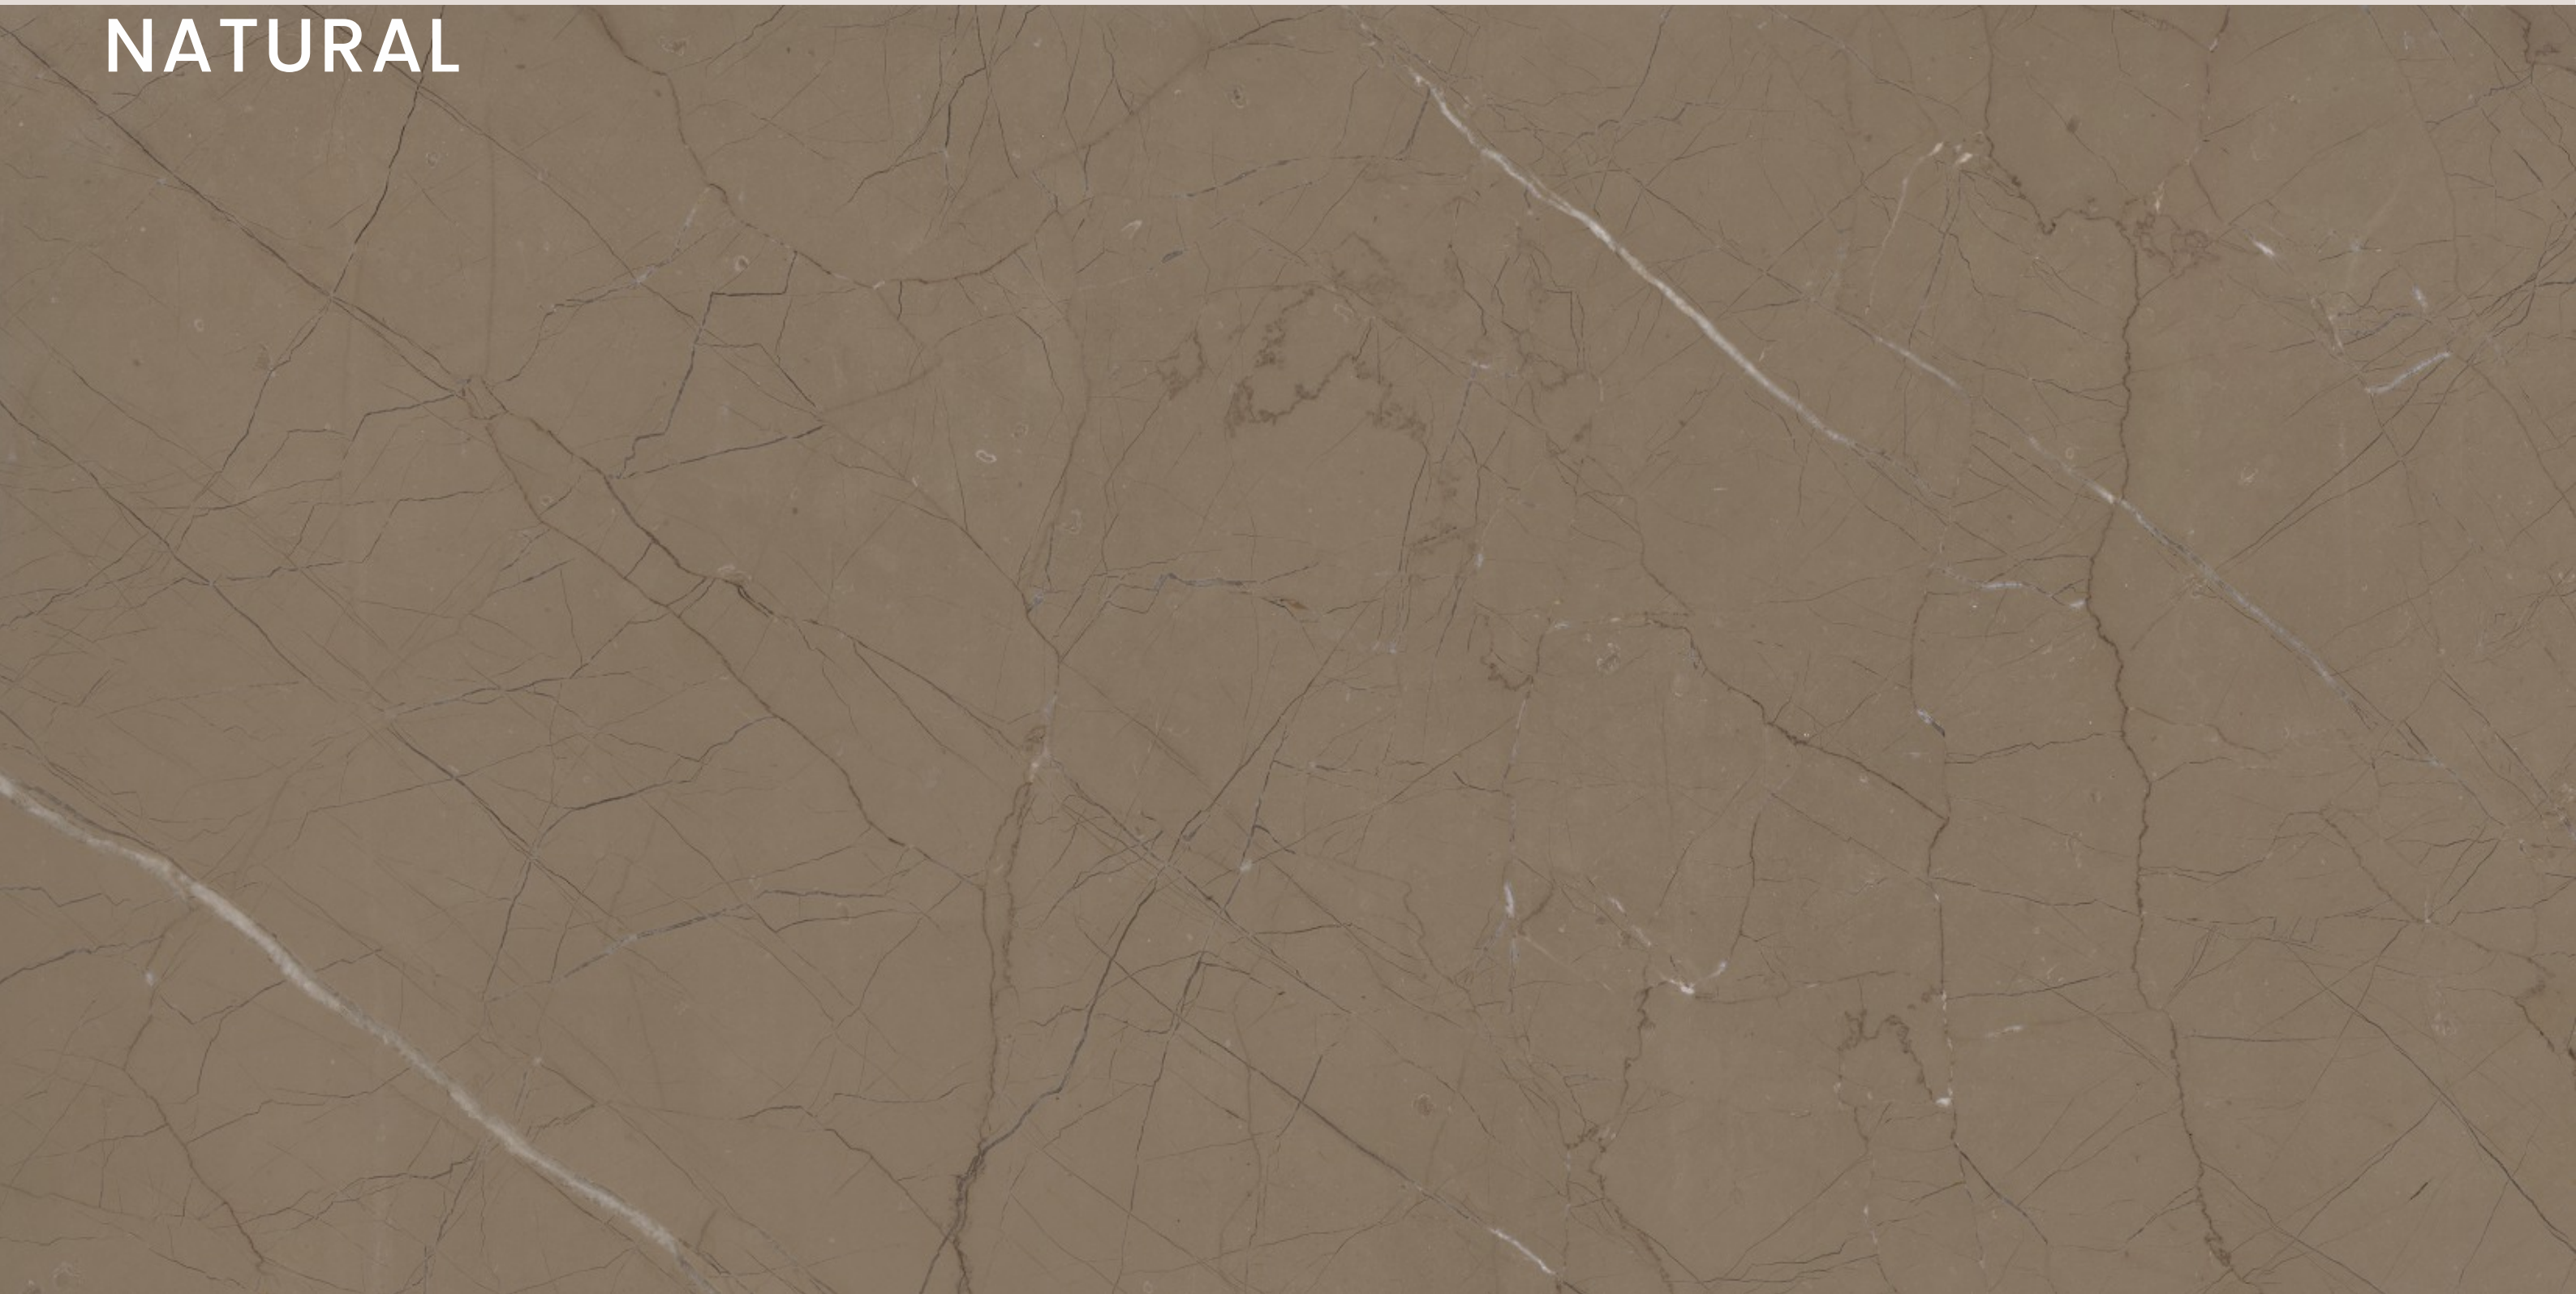

# BURBERRY GREY

SIZE  
600x  
1200MM

Series  
GLOSSY

Random  
05

**BURBERRY**  
**NATURAL**