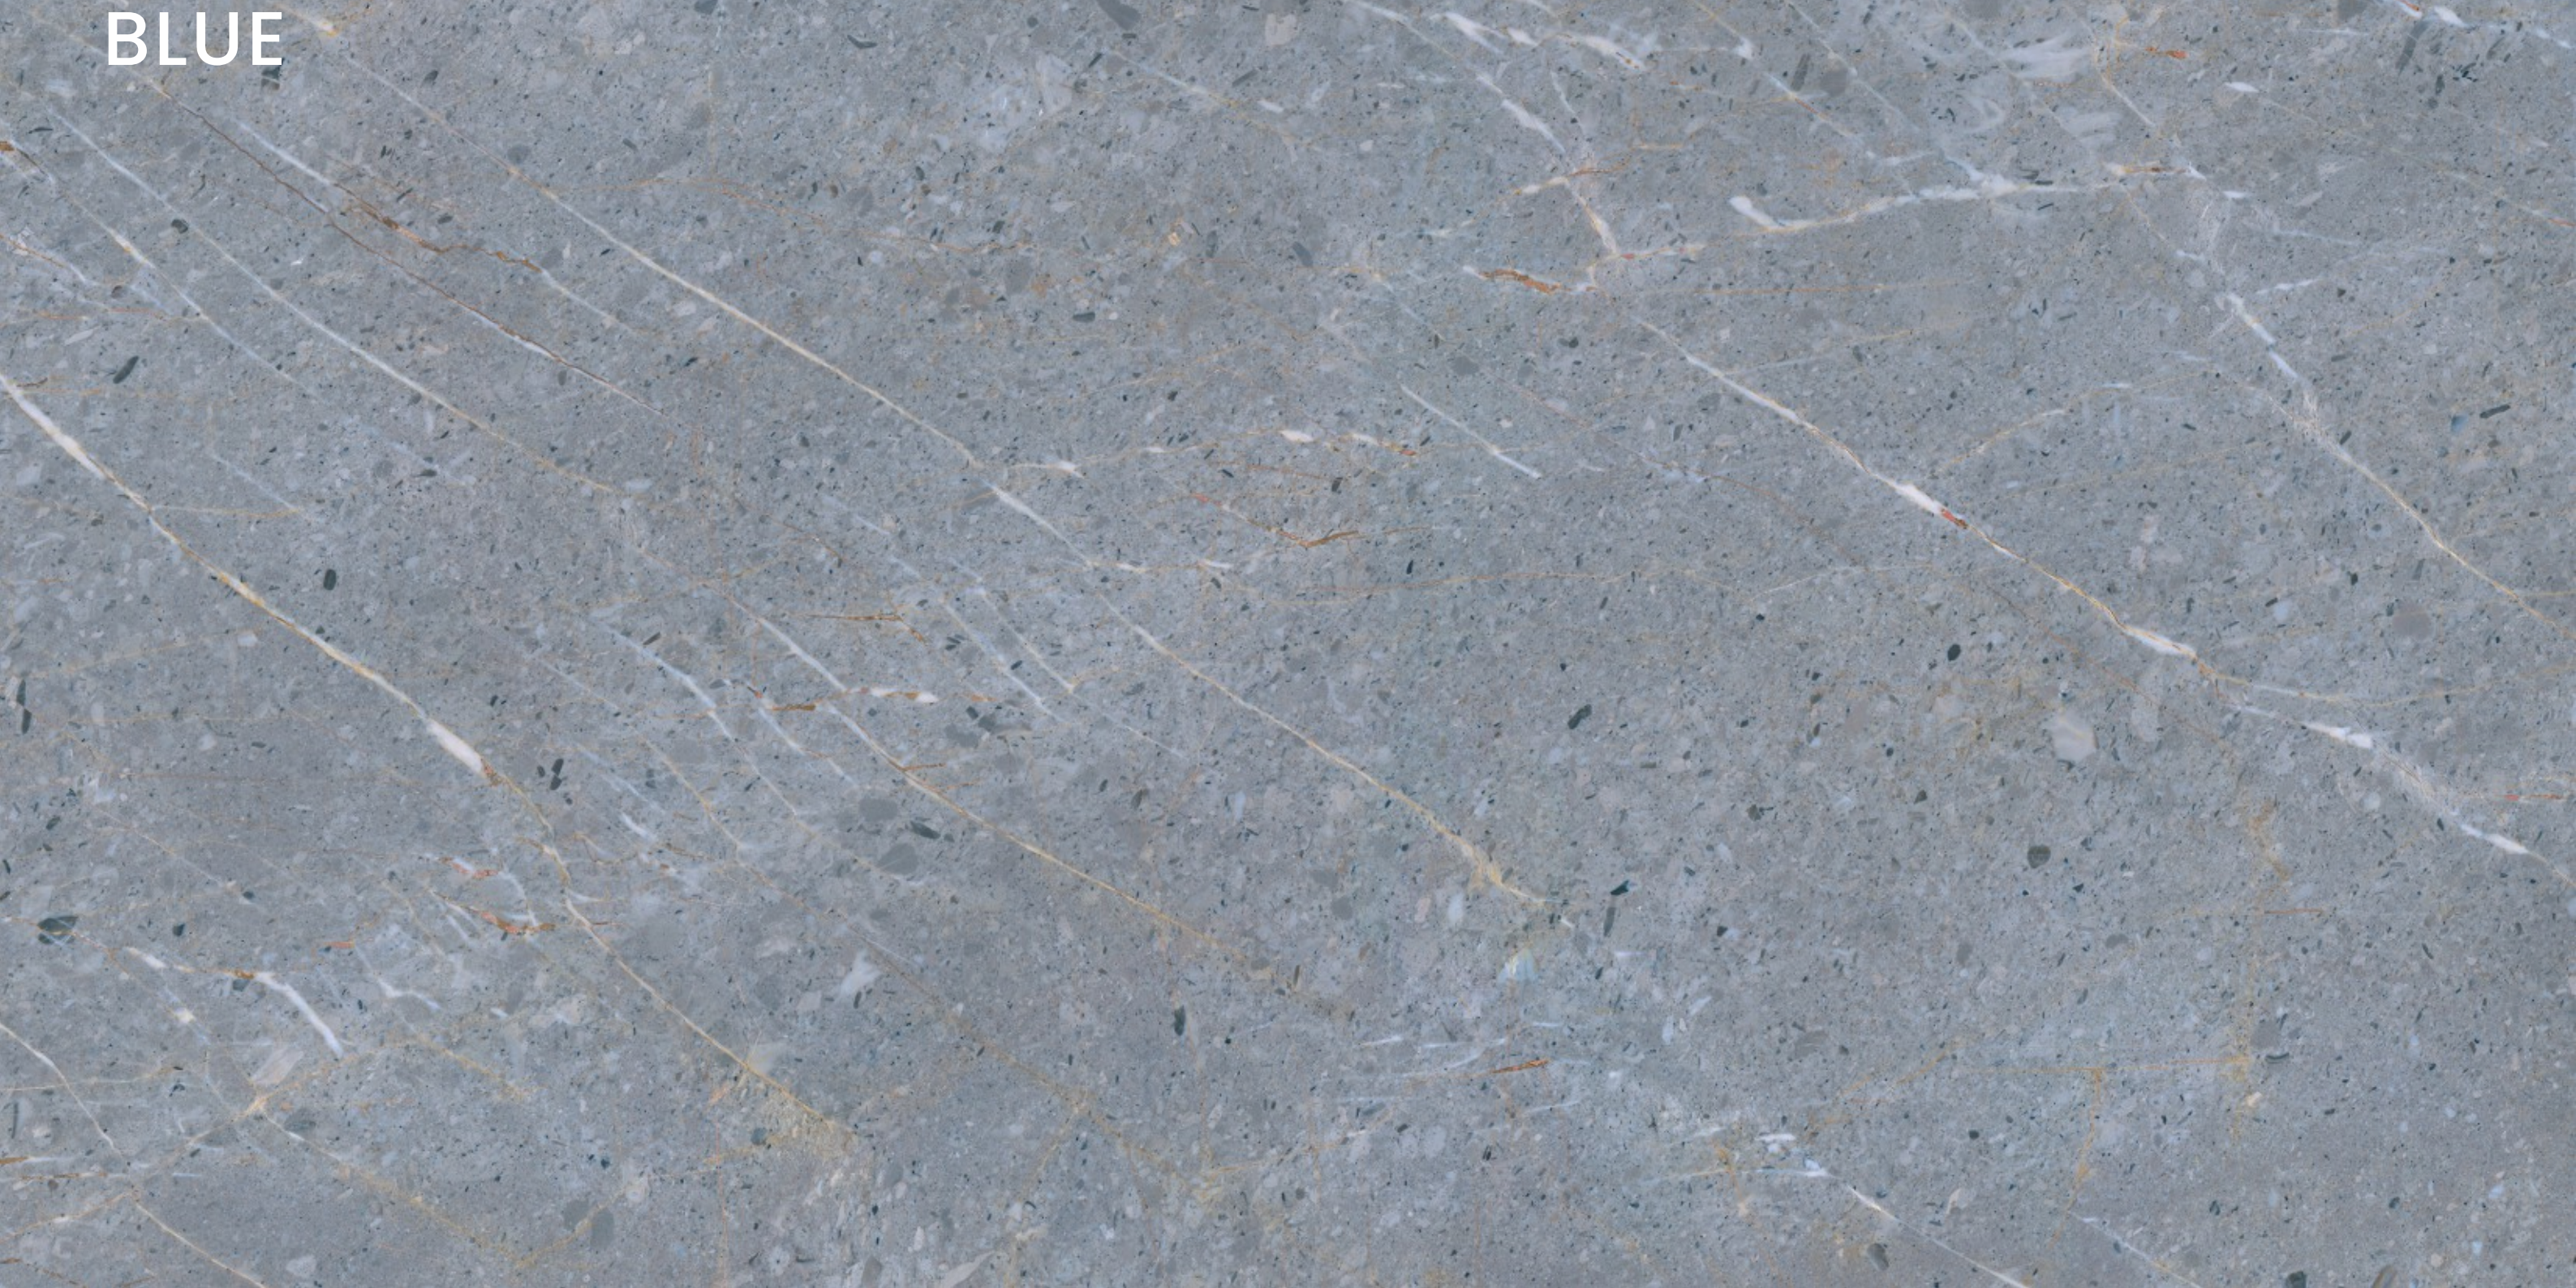

# AFYON WHITE

SIZE  
600x  
1200MM

Series  
GLOSSY

Random  
05

**AFYON**

**BLUE**