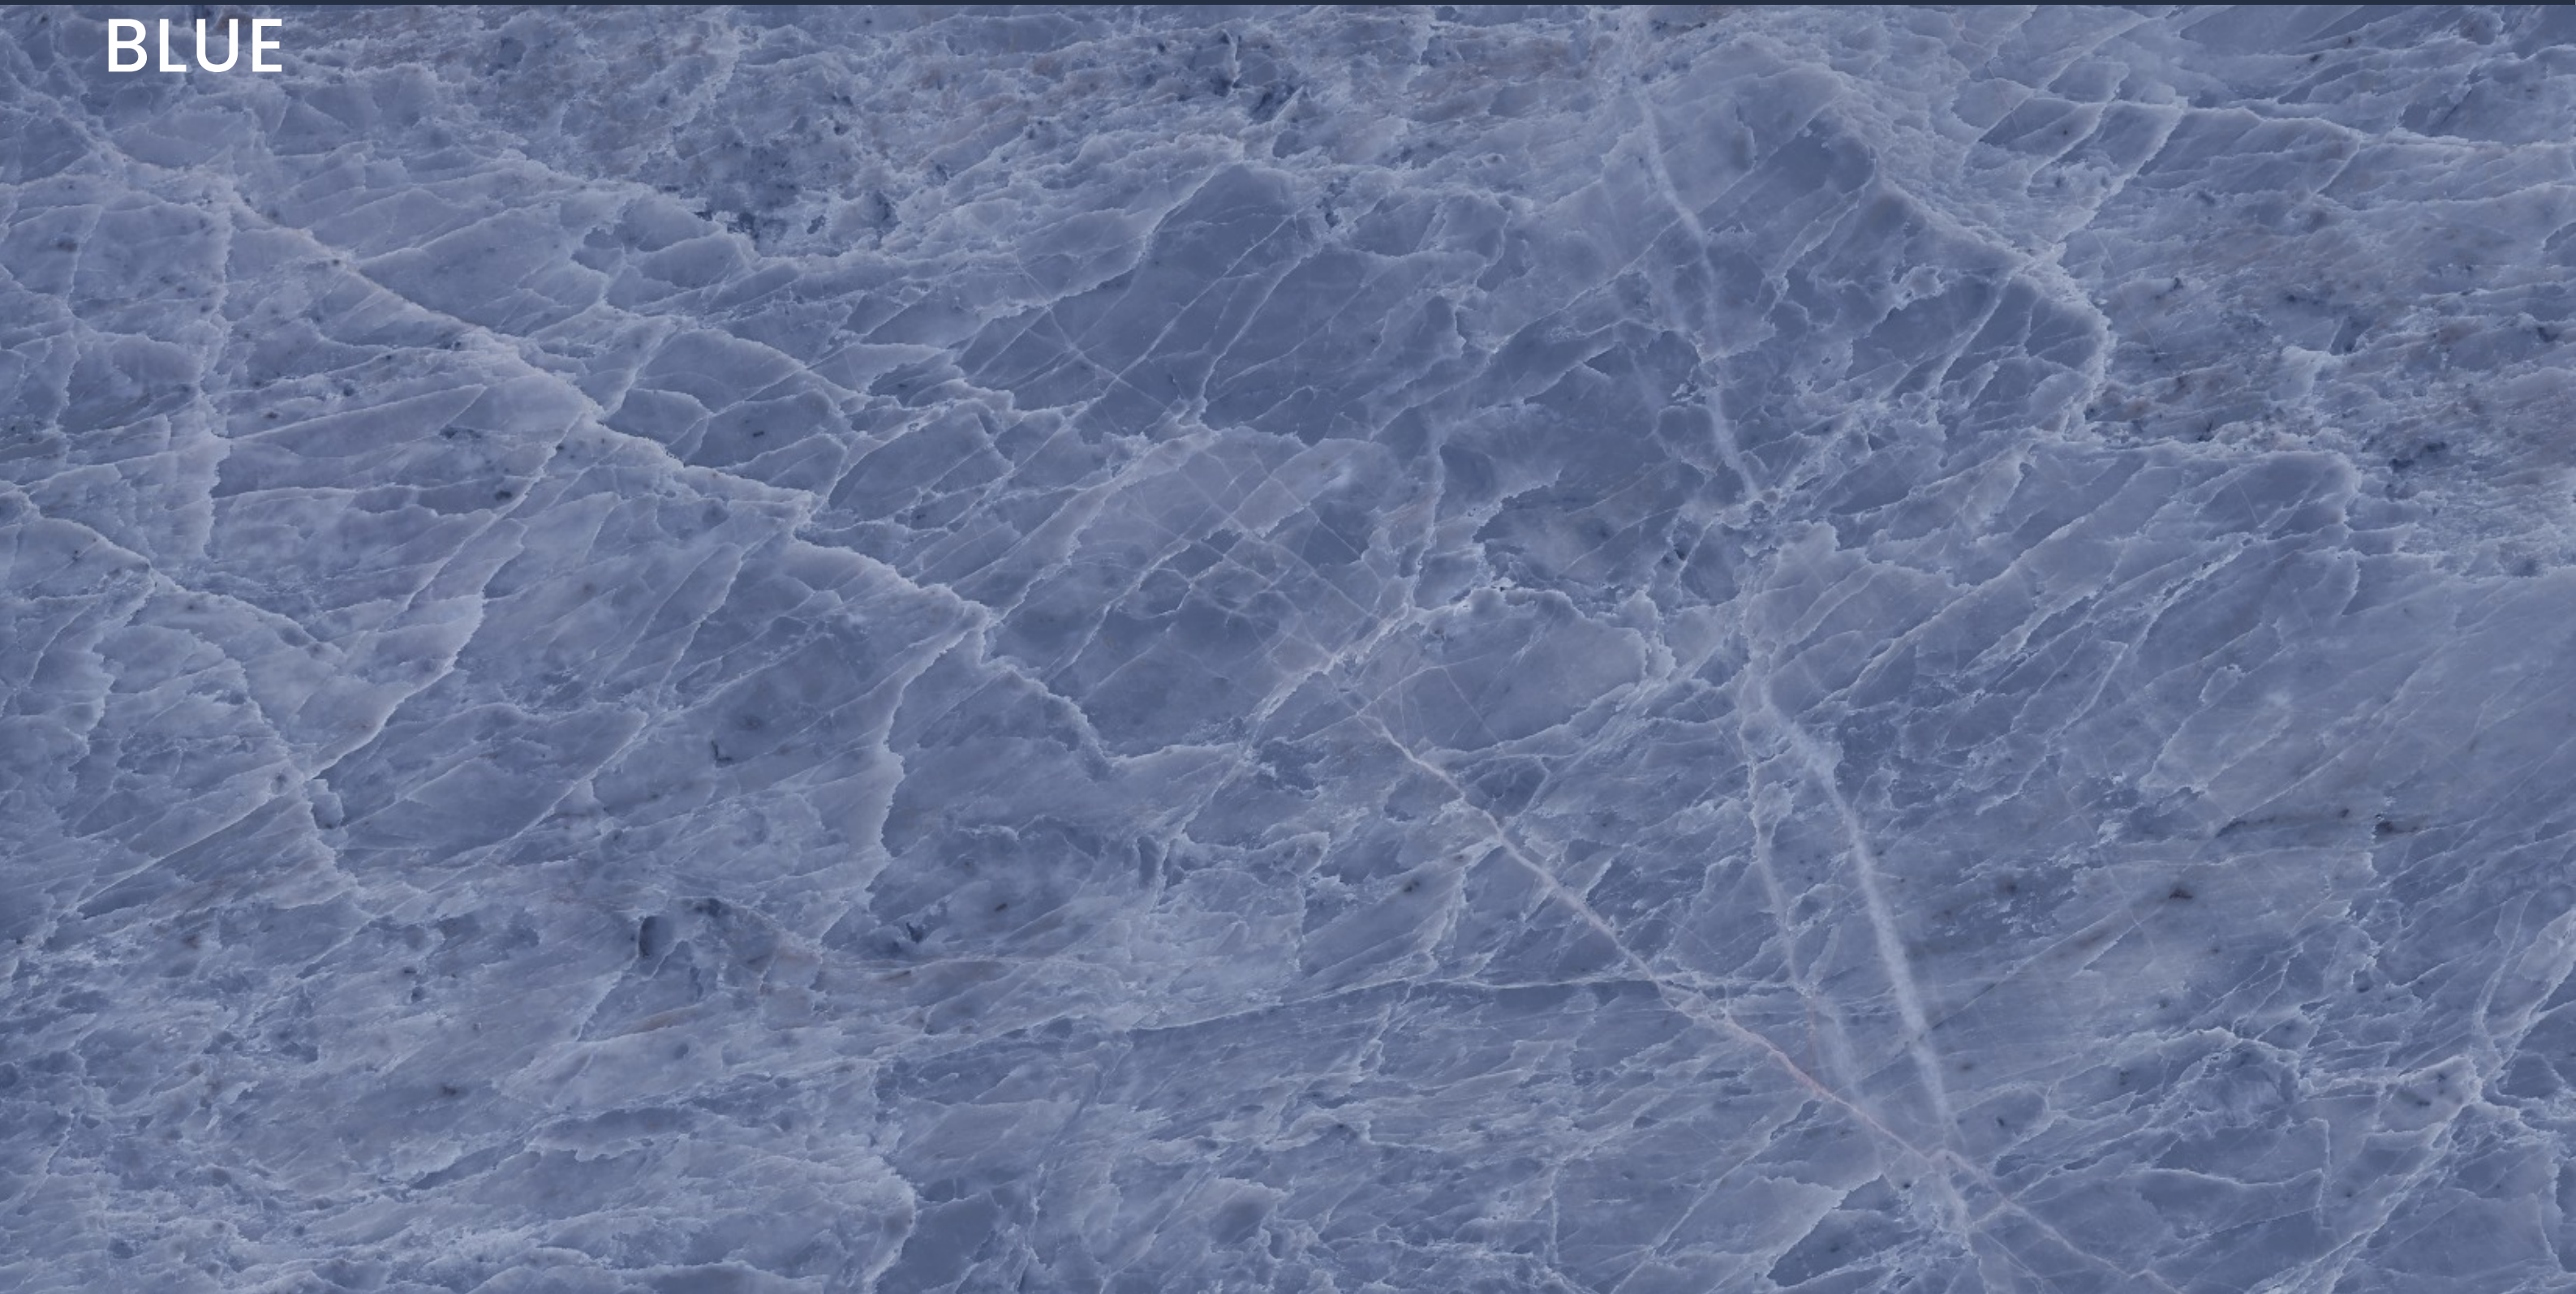

# BRUNO ASH

SIZE  
600x  
1200MM

Series  
GLOSSY

Random  
05

**BRUNO  
BLUE**