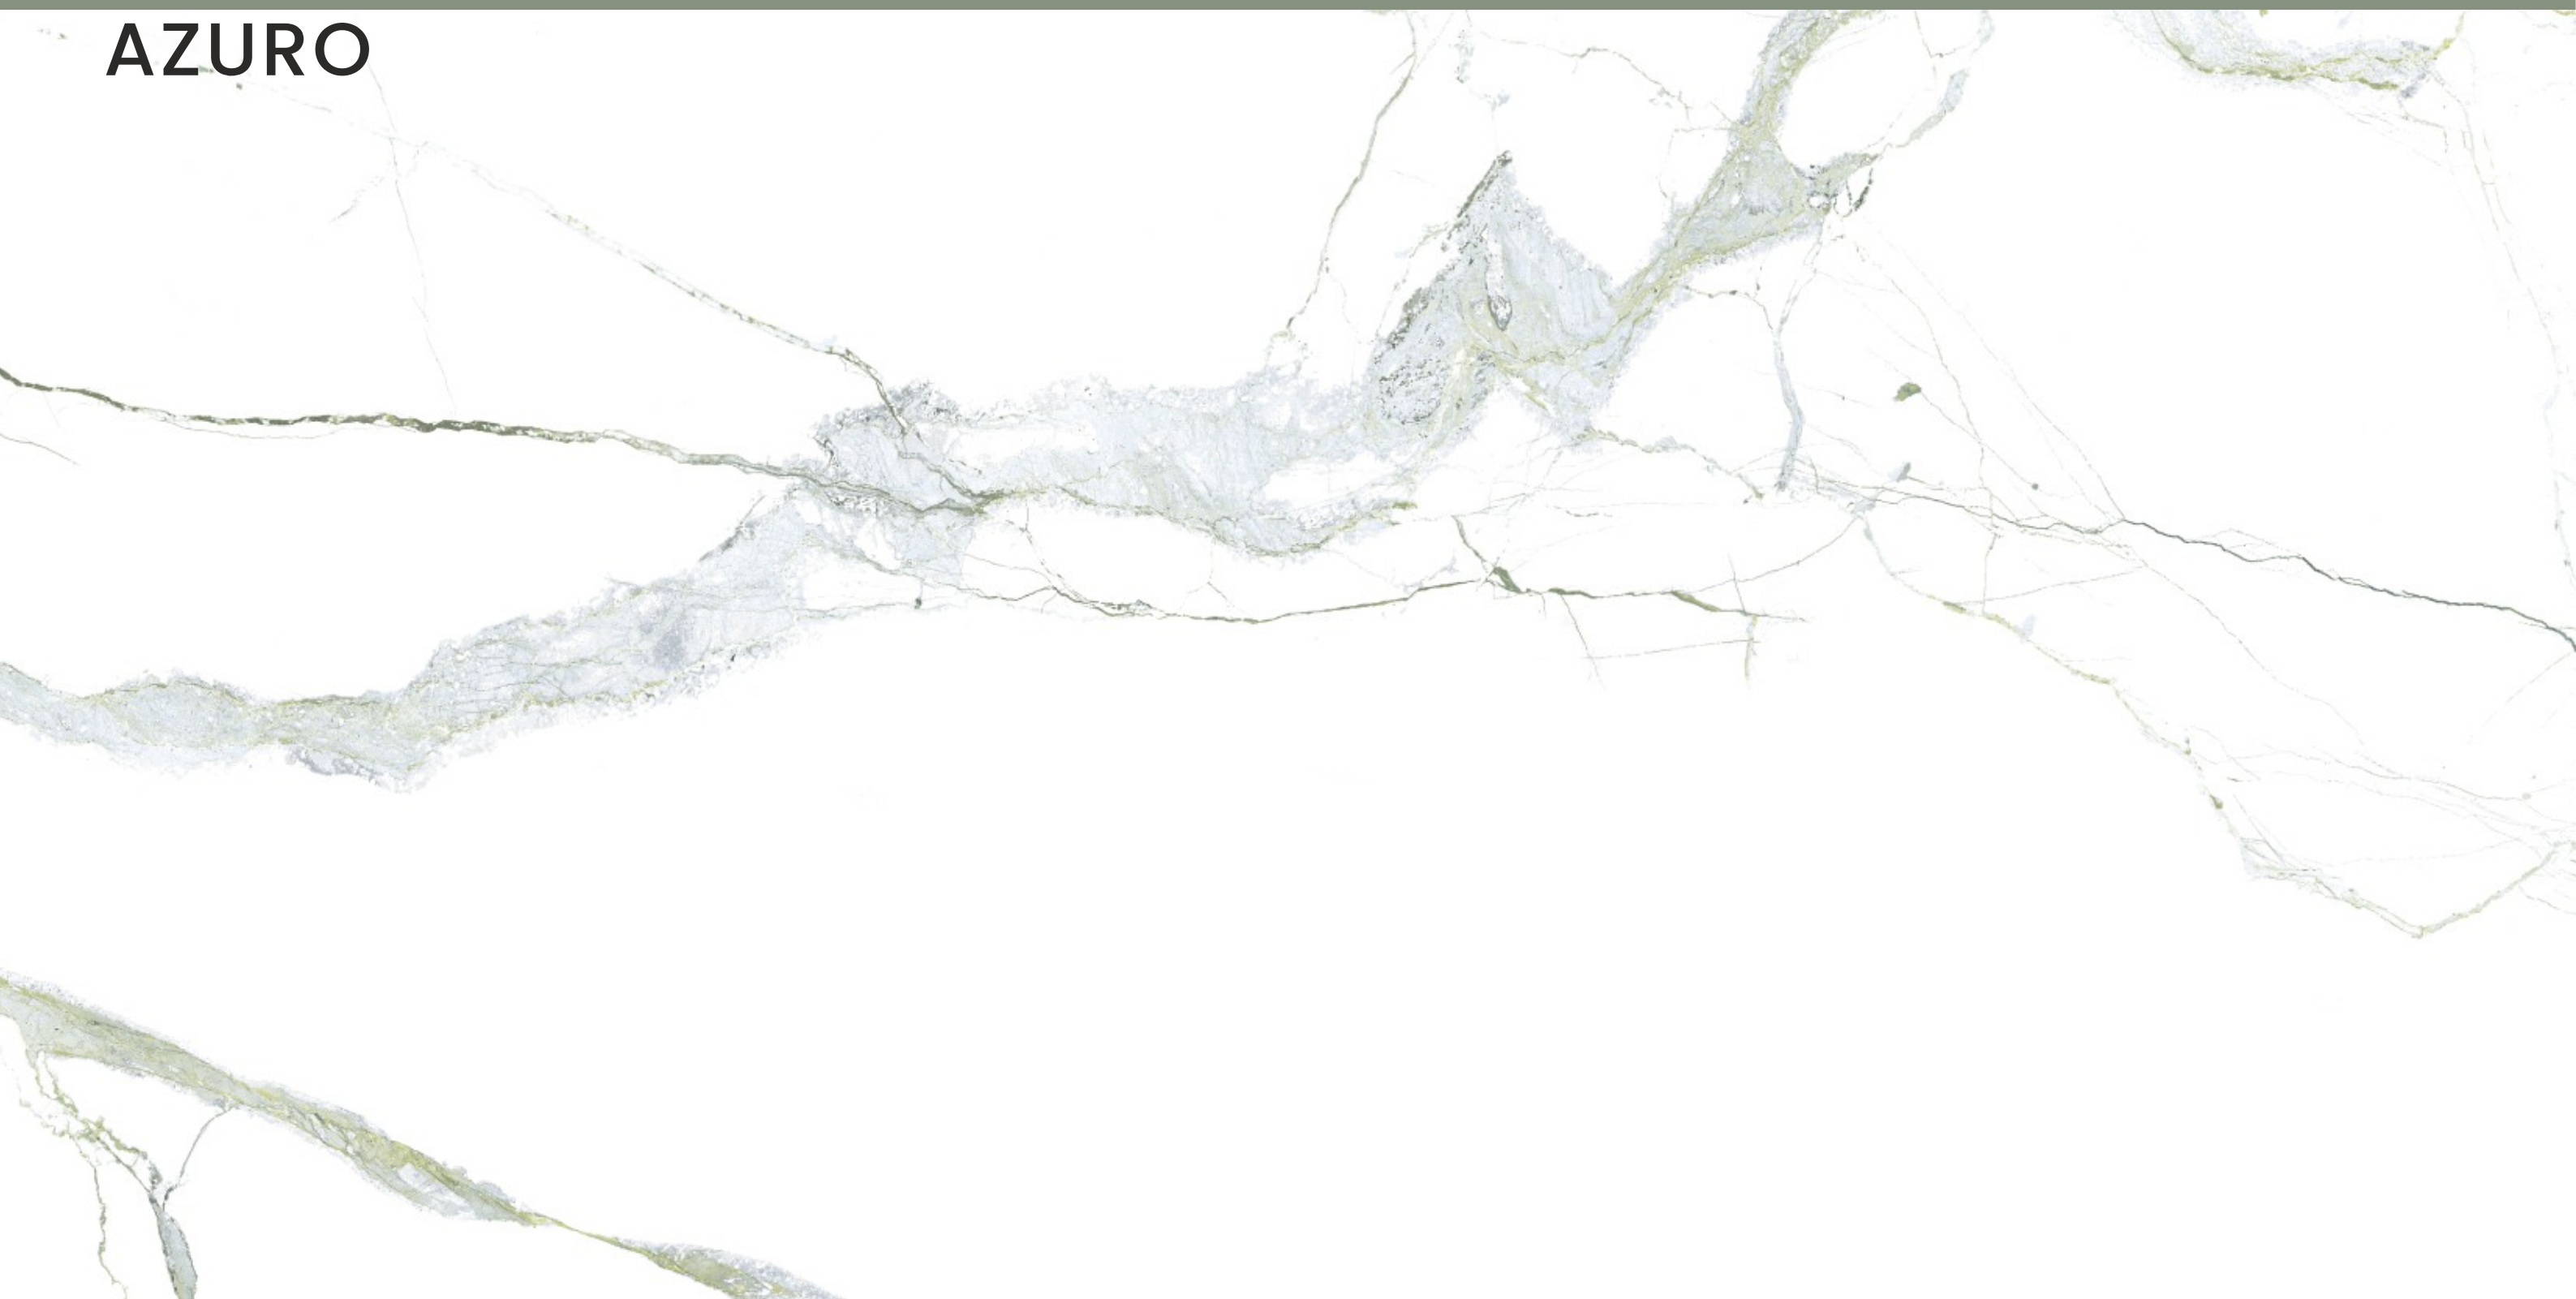

# ALFA AZURO

SIZE  
600x  
1200MM

Series  
GLOSSY

Random  
04

**ALFA KLEIN  
BLUE**