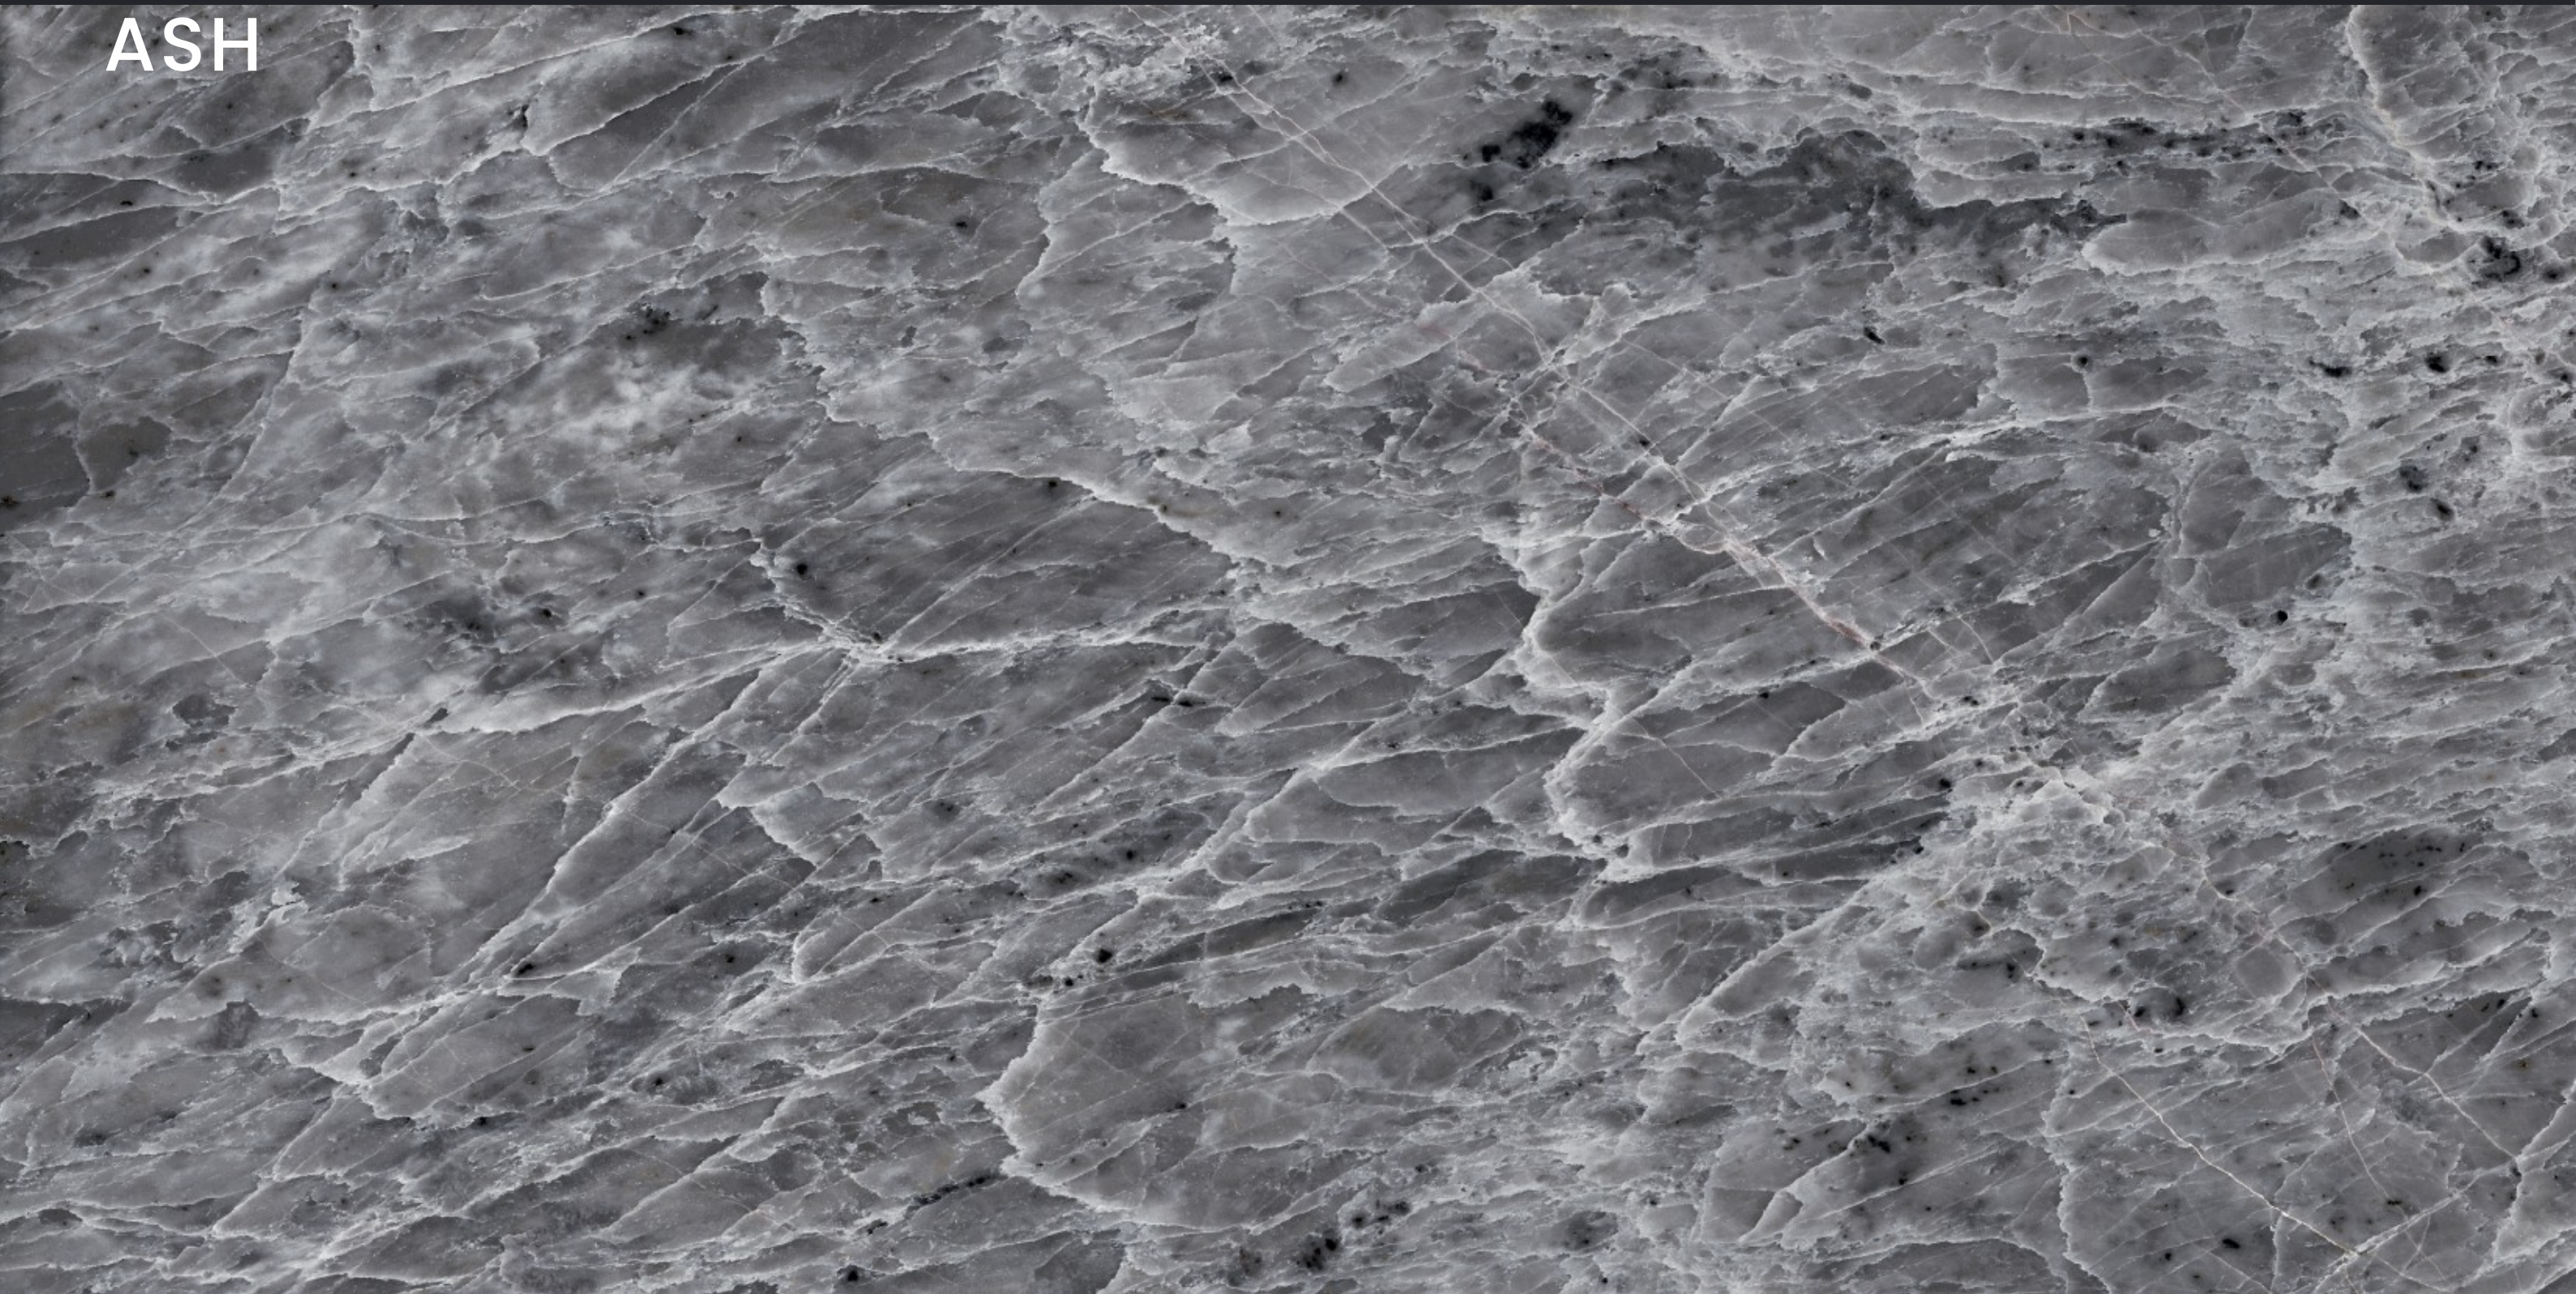

# BOSSY

SIZE  
600x  
1200MM

Series  
GLOSSY

Random  
05

BOSSY

BRUNO  
ASH