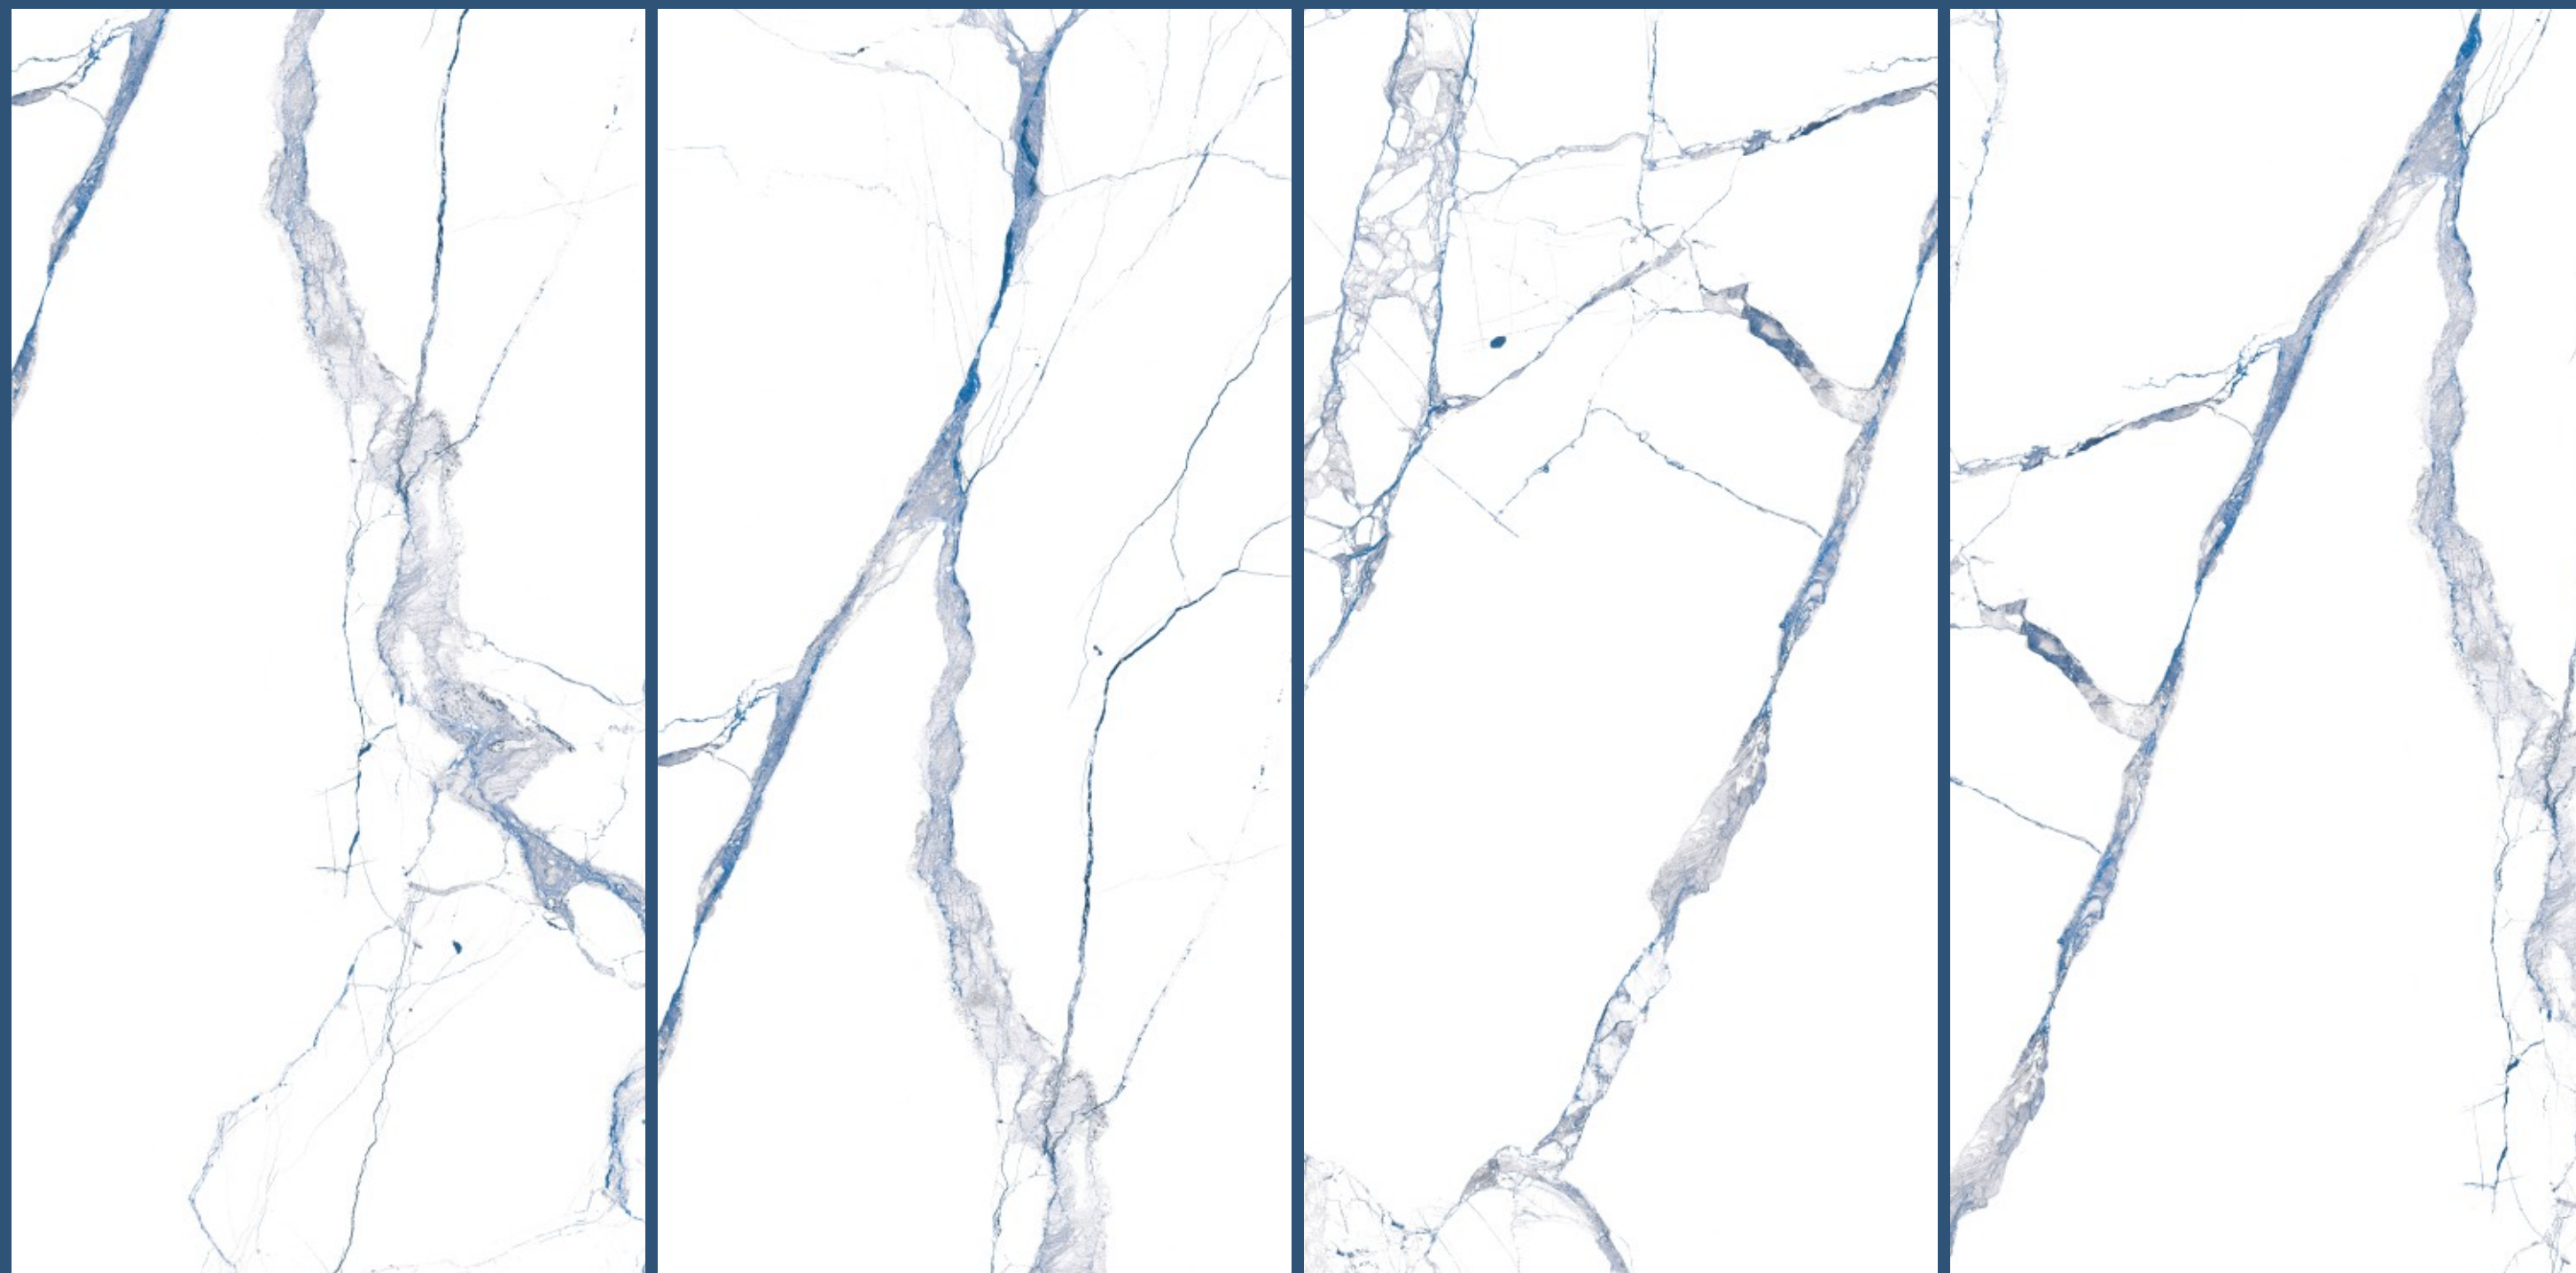

ALFA KLEIN BLUE

SIZE
600x
1200MM

Series
GLOSSY

Random
04