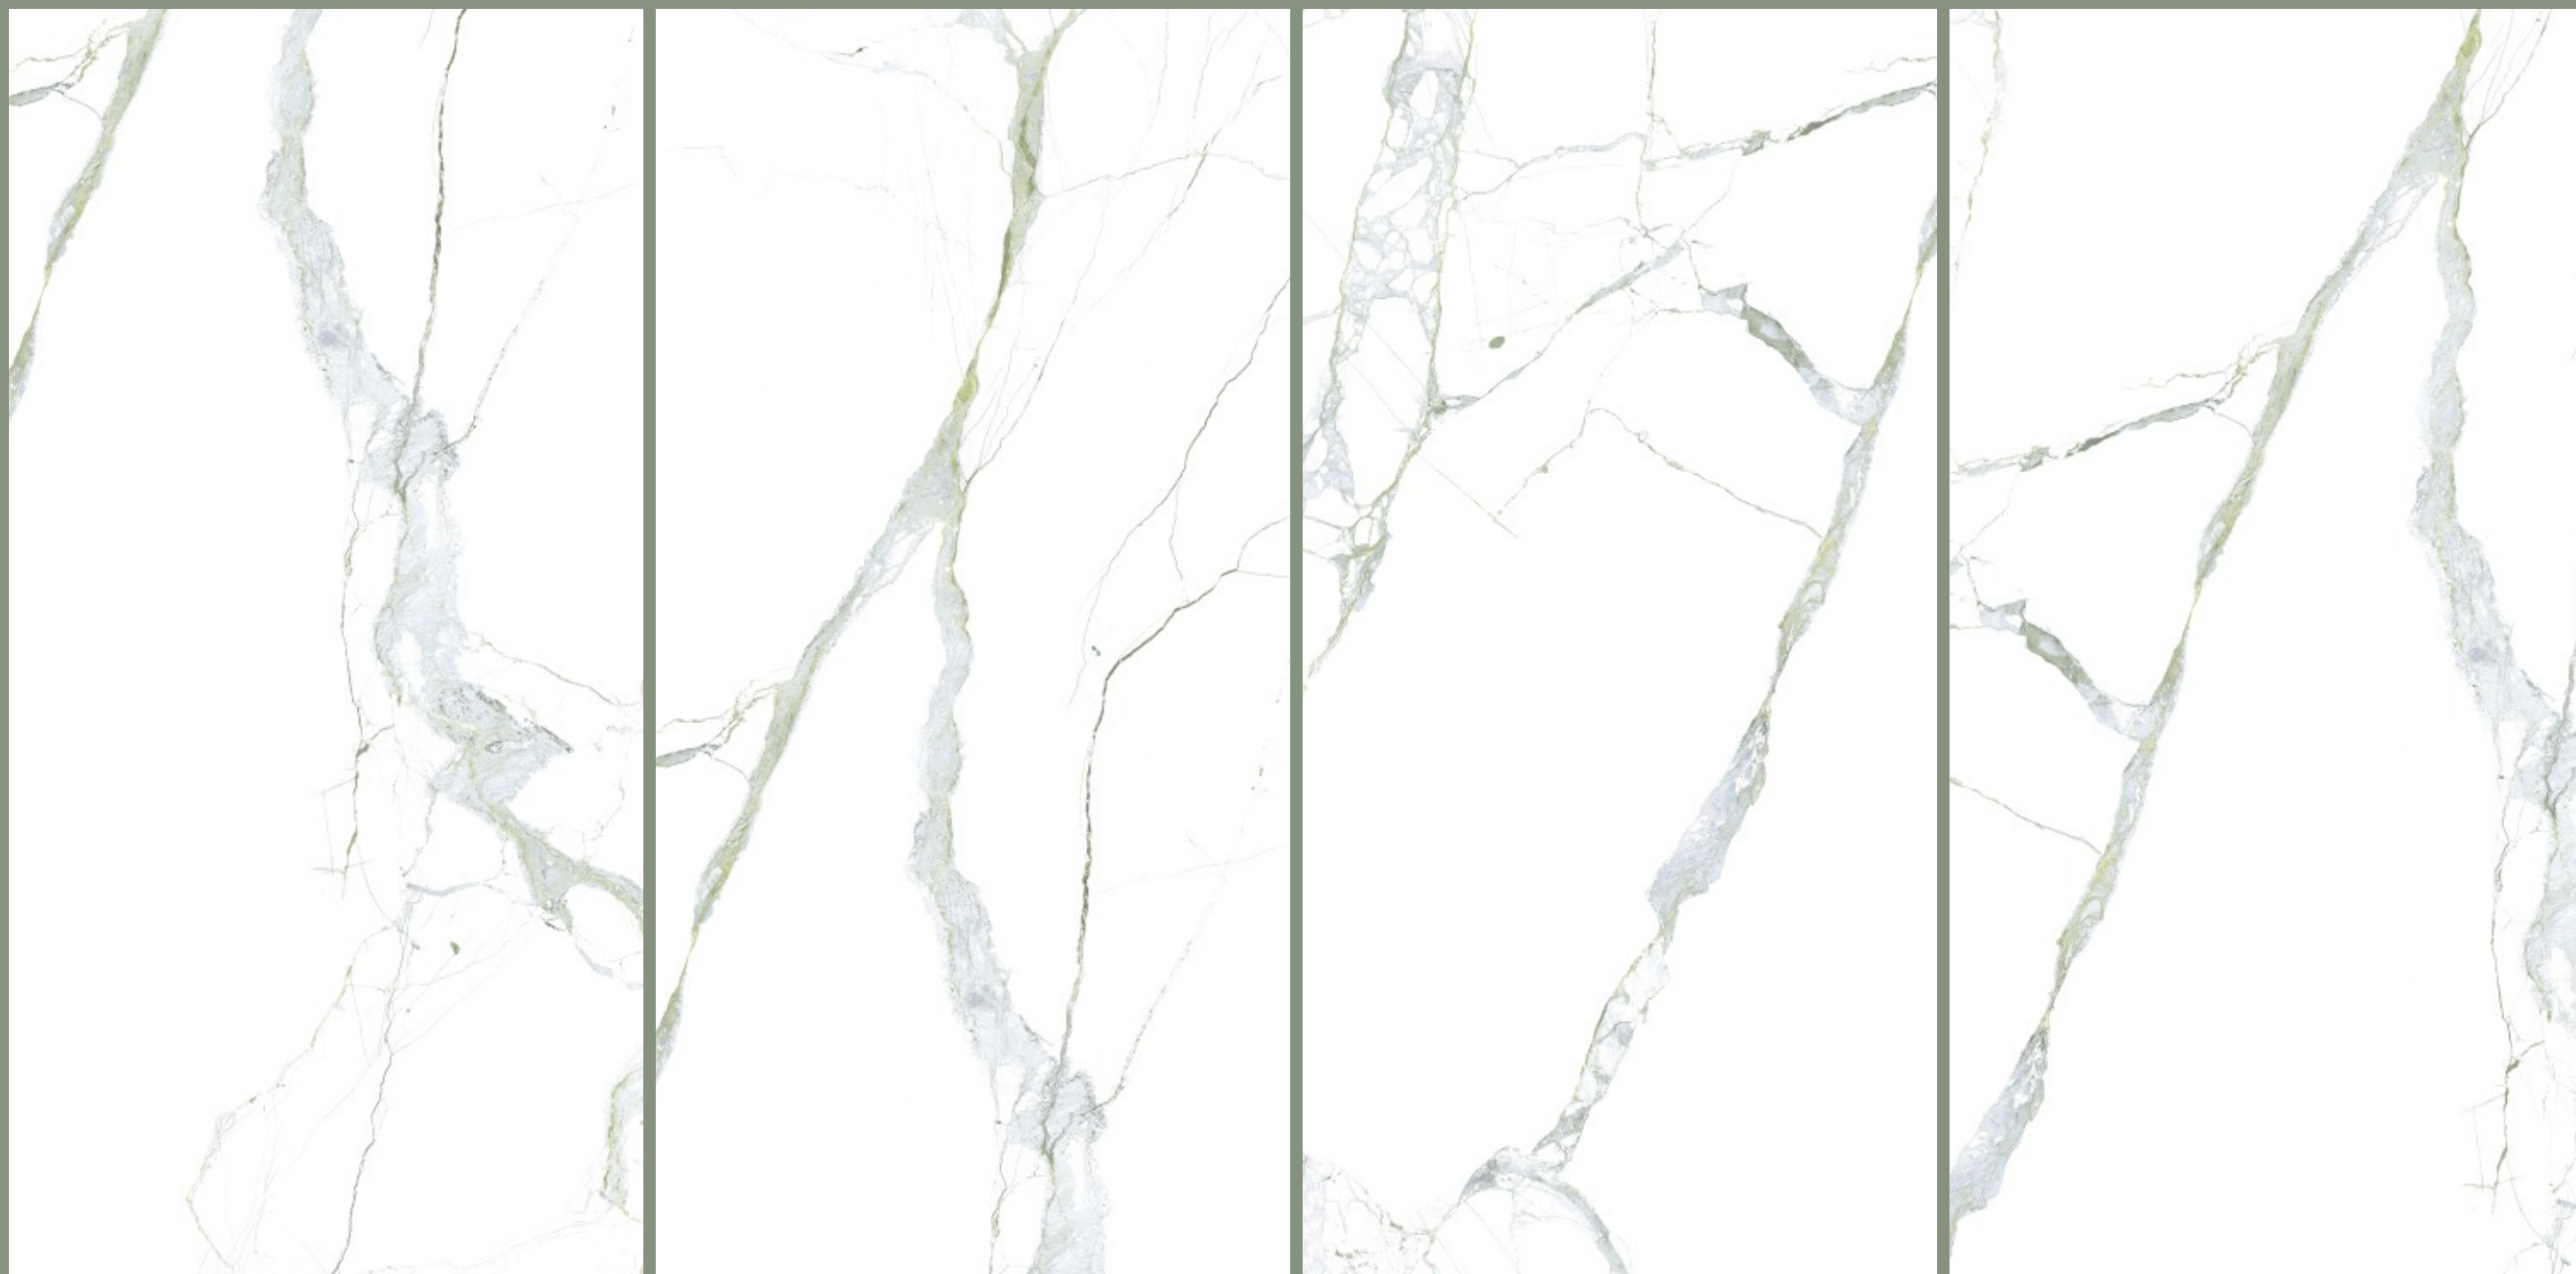

ALFA AZURO

SIZE
600x
1200MM

Series
GLOSSY

Random
04