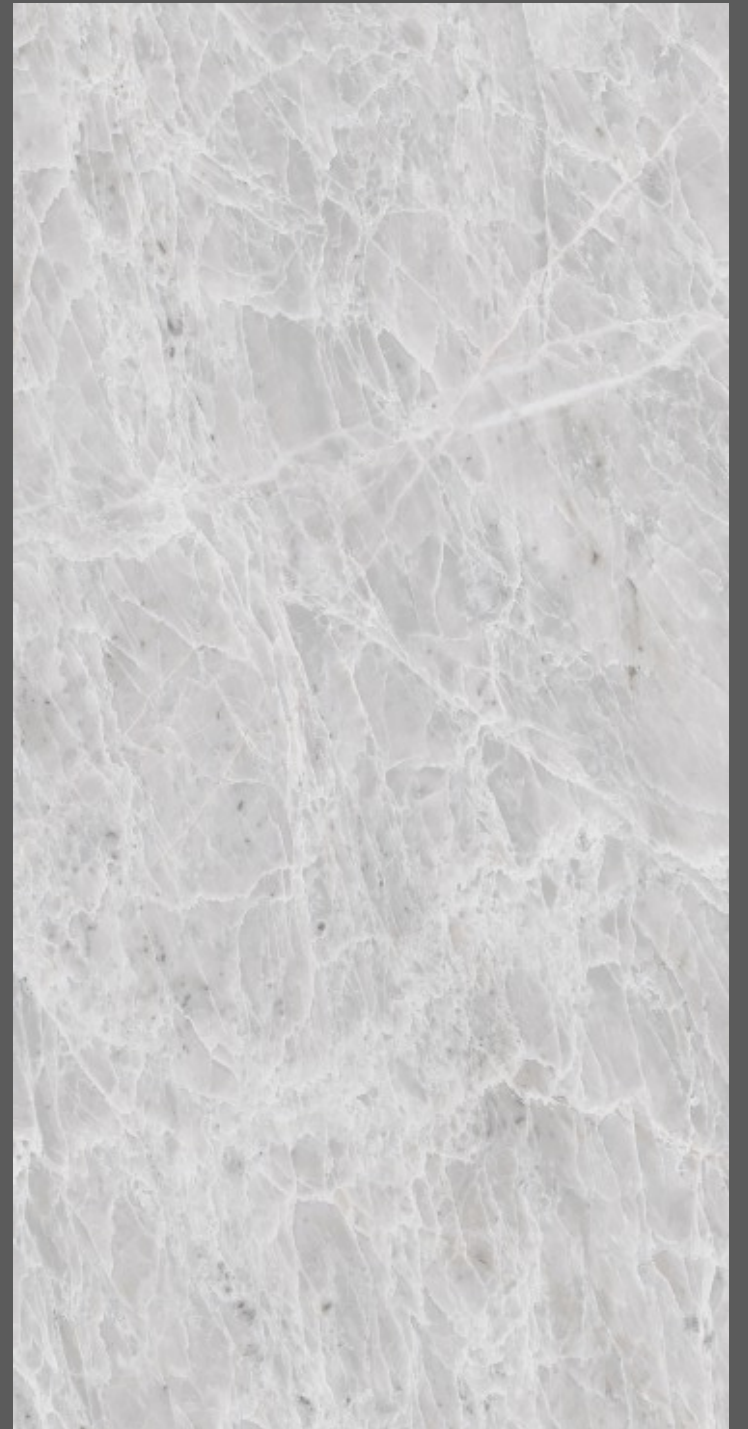

BRUNO WHITE

SIZE
600x
1200MM

Series
GLOSSY

Random
05