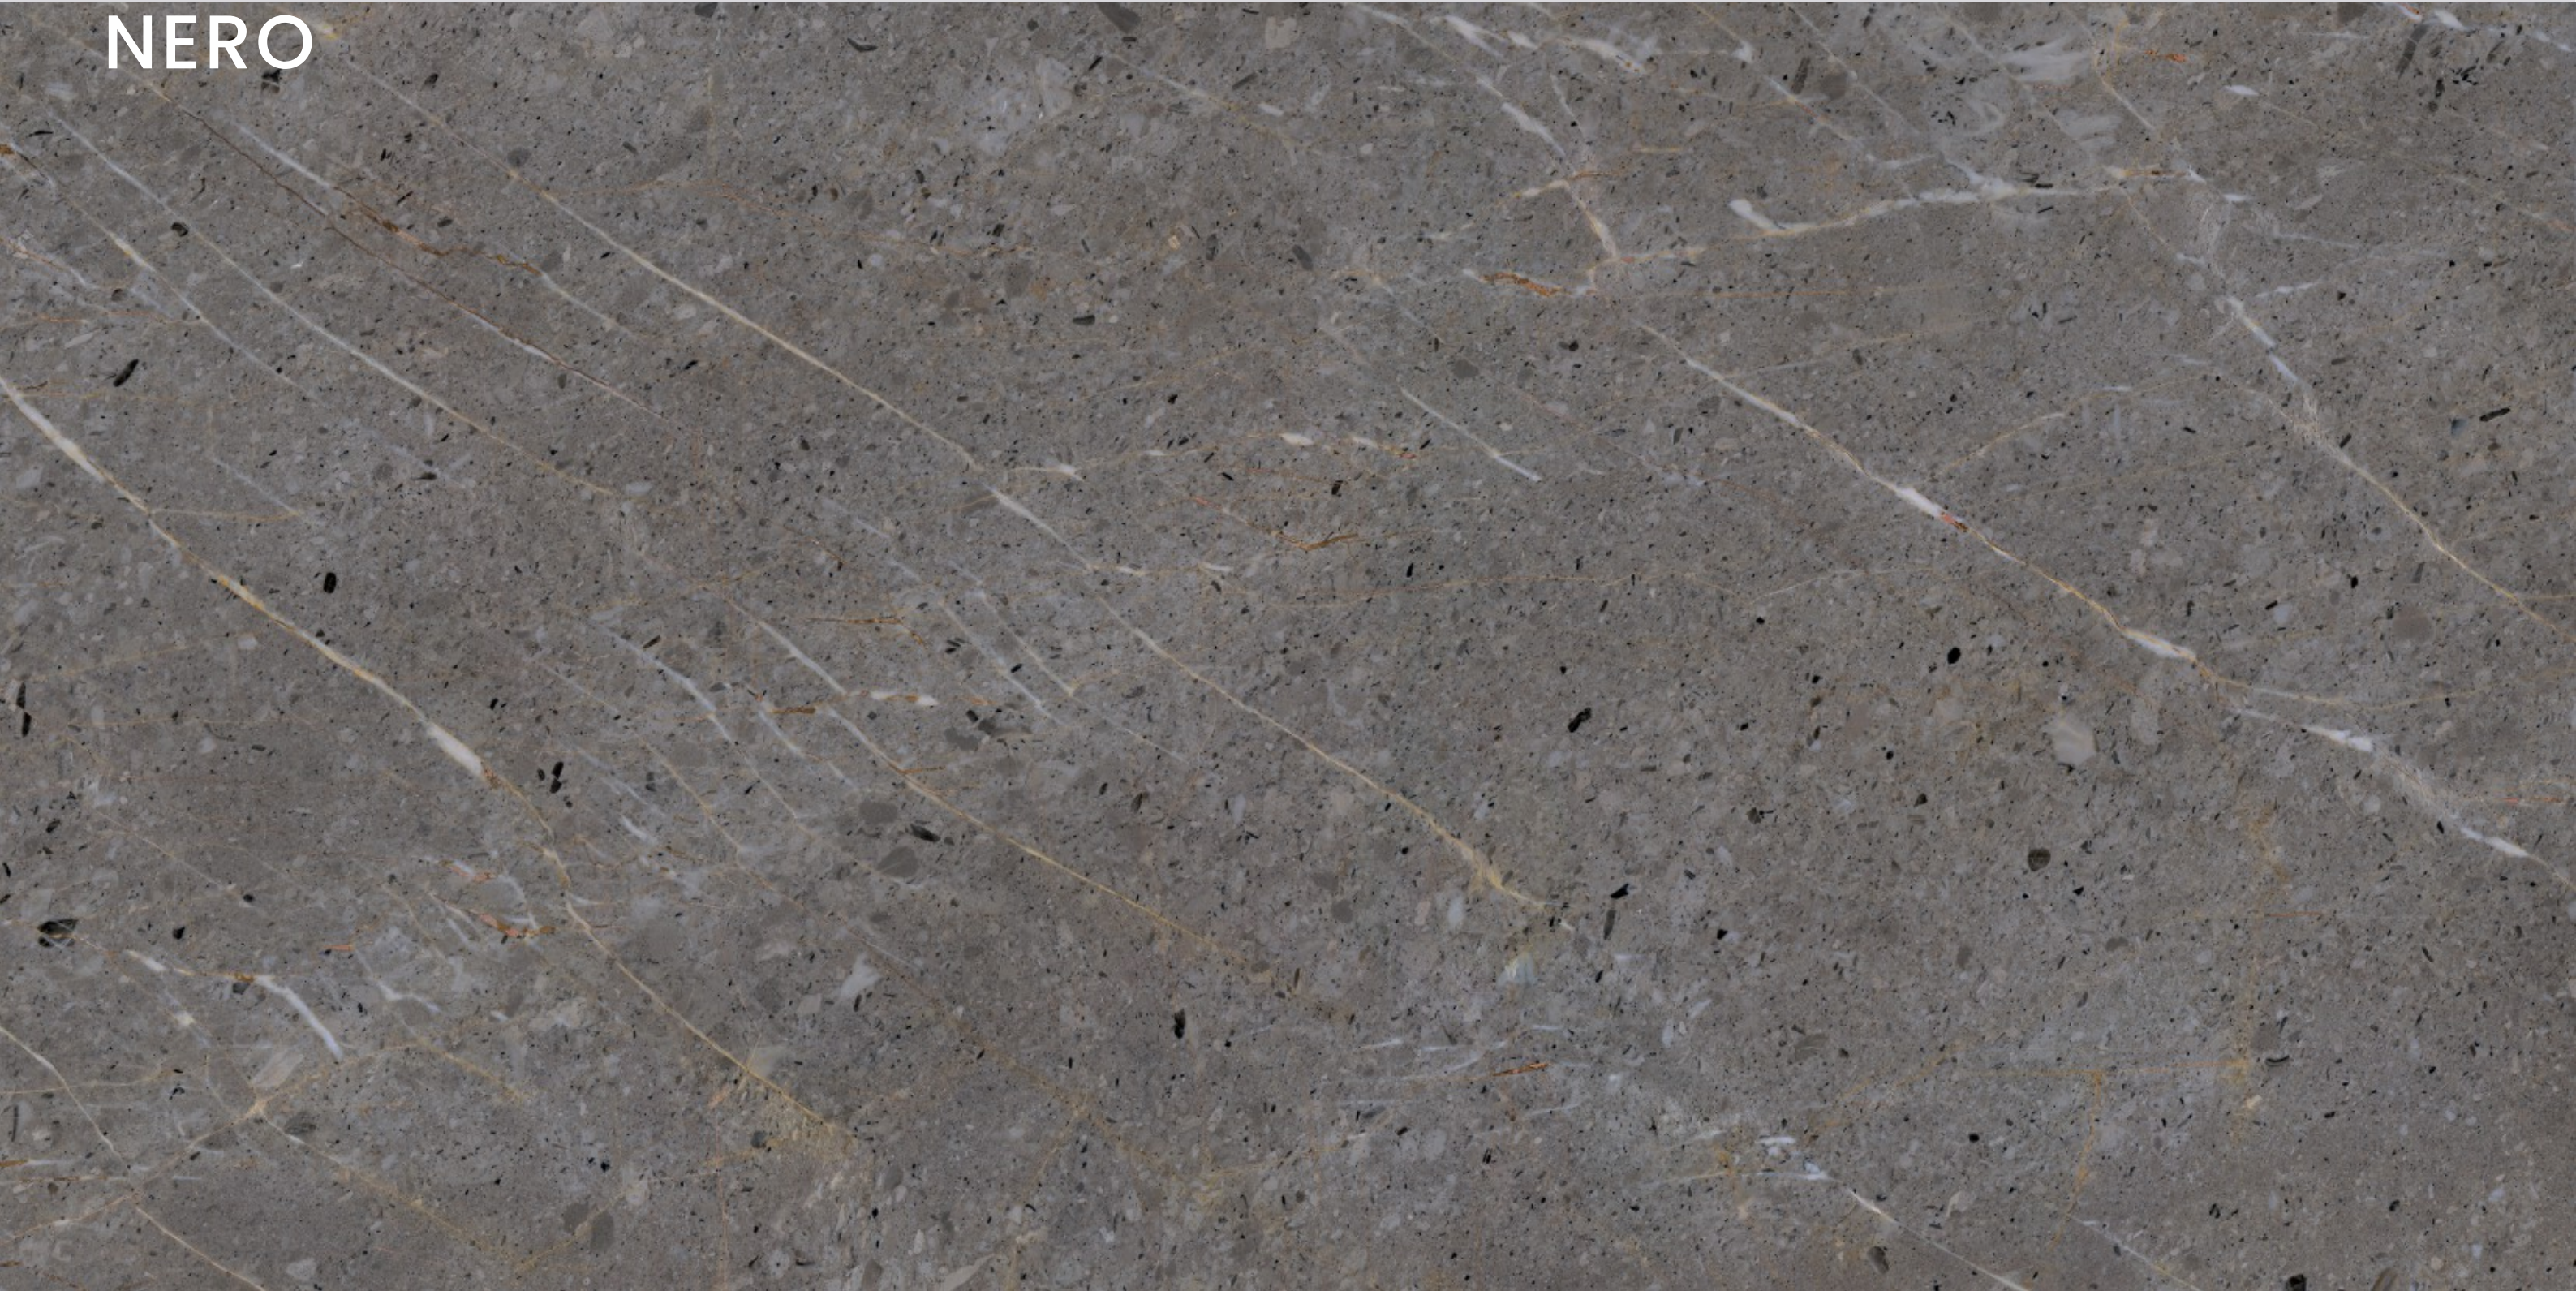

# AFYON GOLD

SIZE  
600x  
1200MM

Series  
GLOSSY

Random  
05

AFYON GOLD

**AFYON  
NERO**