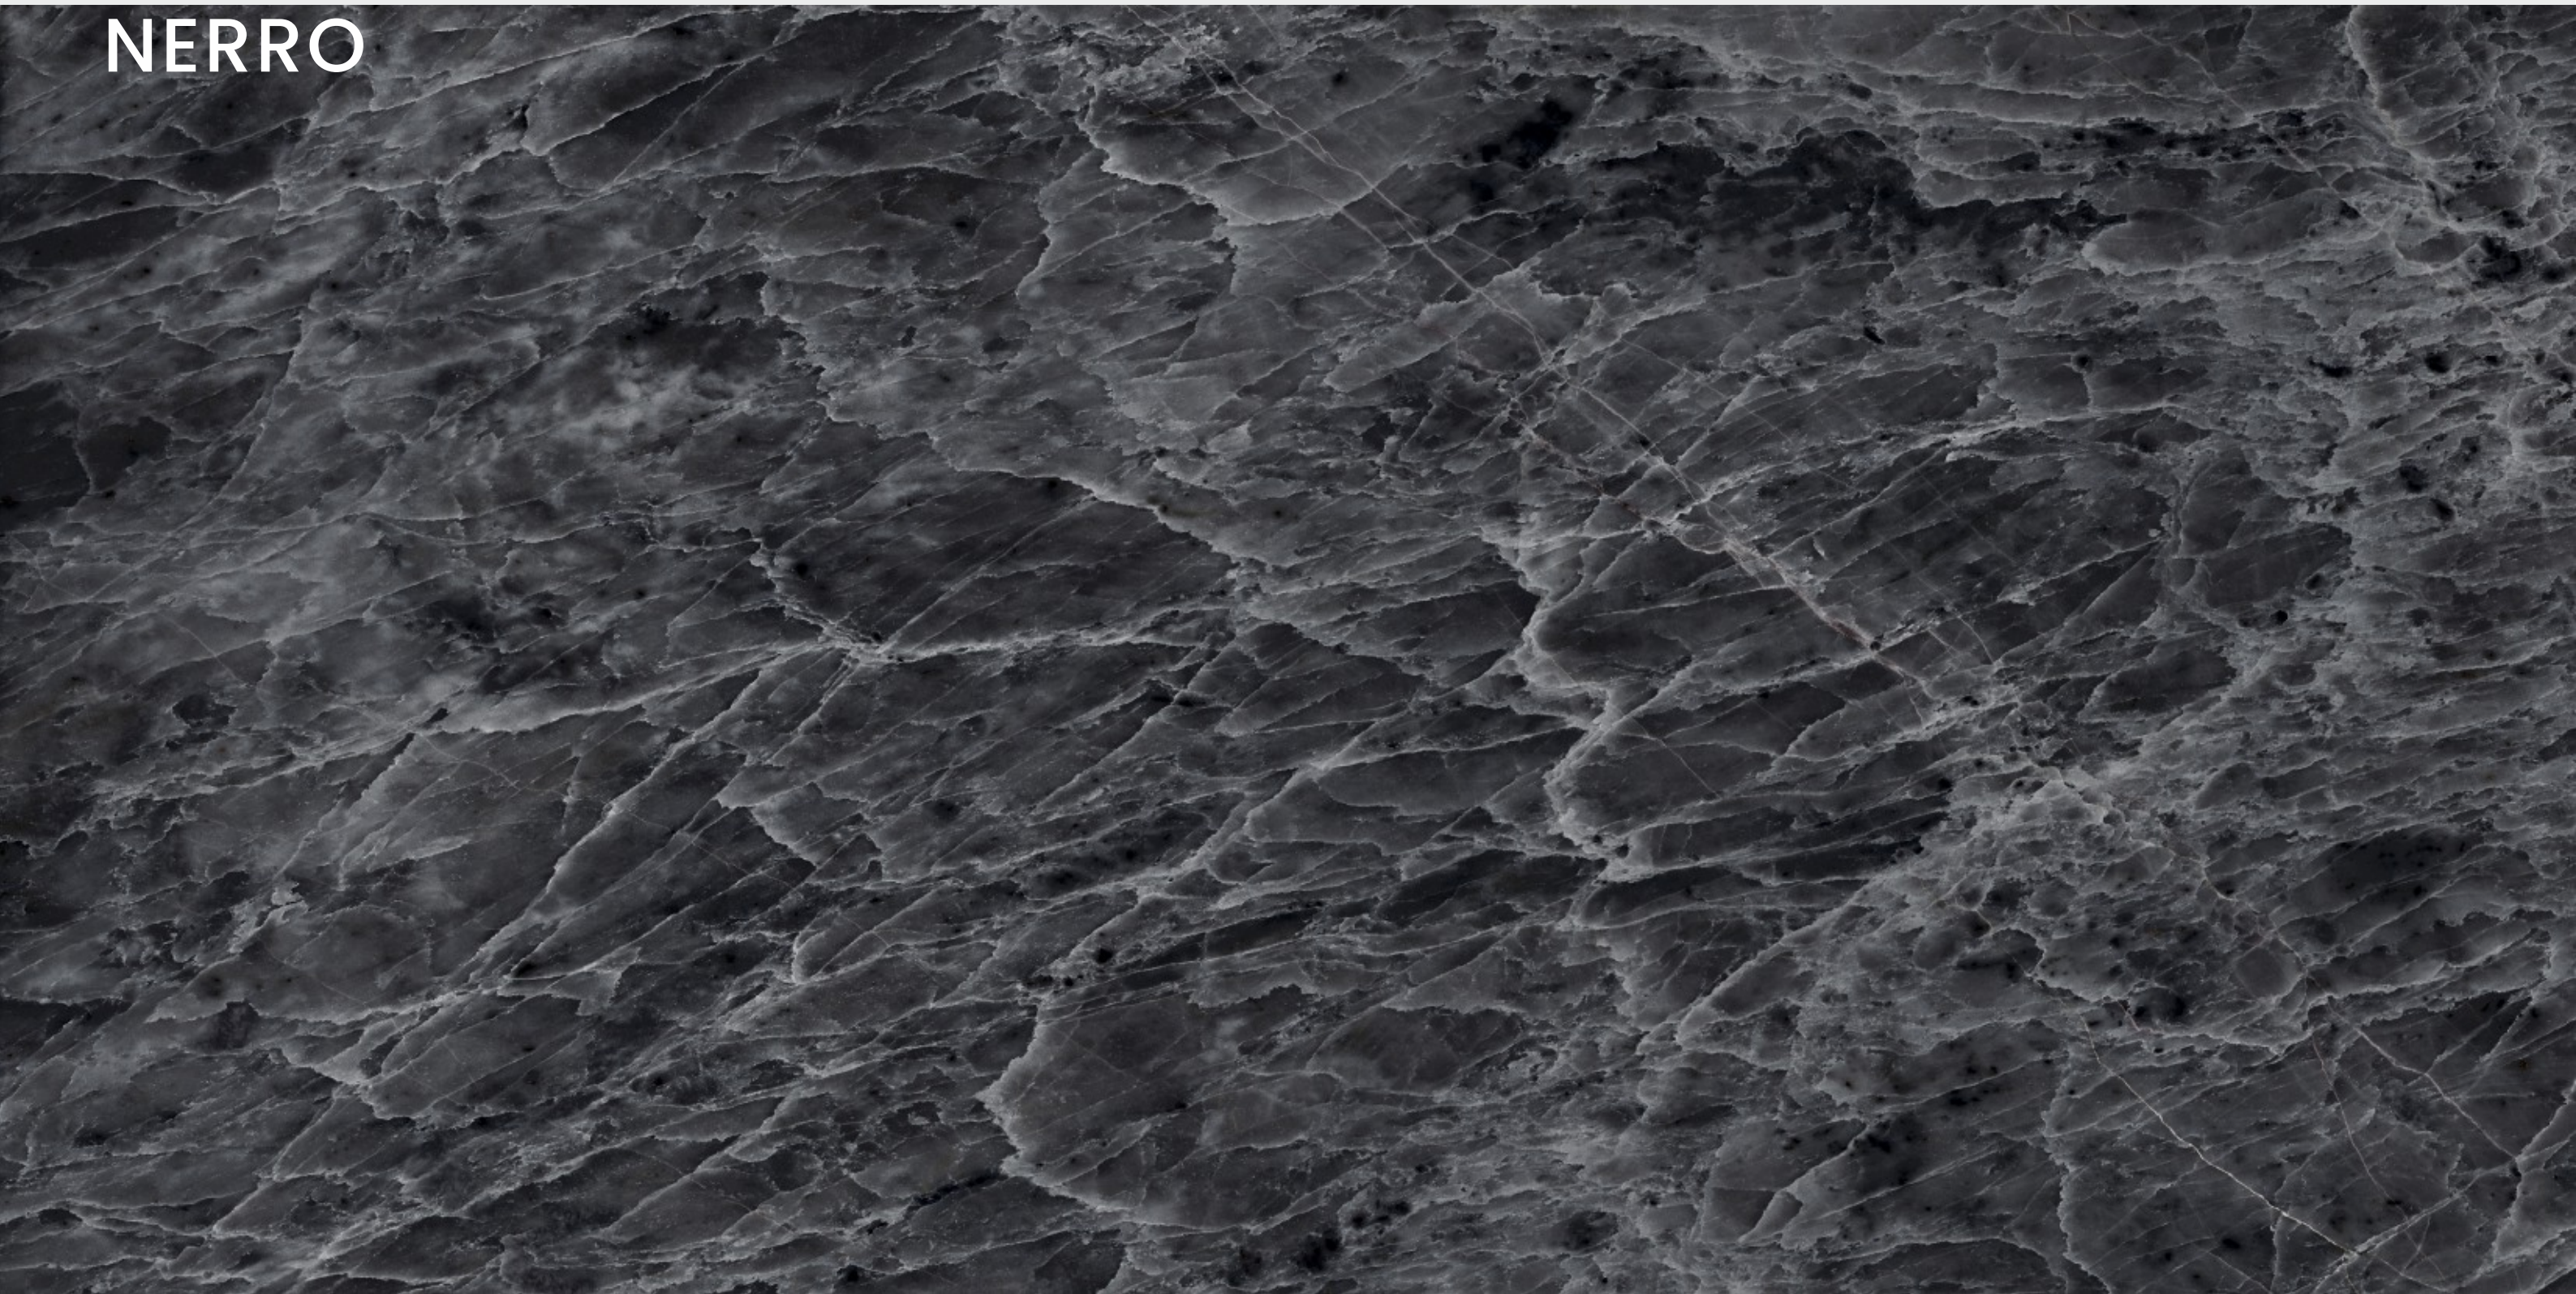

# BRUNO BLUE

SIZE  
600x  
1200MM

Series  
GLOSSY

Random  
05

**BRUNO  
NERRO**